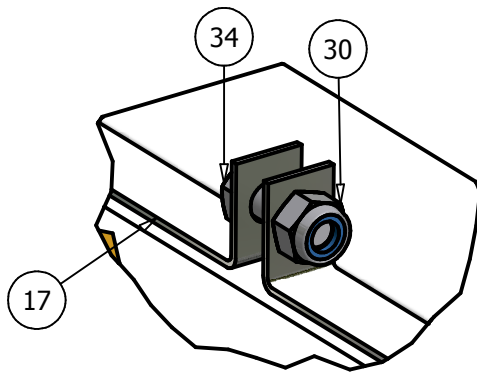

Diesel Seat Frame

DETAIL D

DETAIL C

Seat Frame			
ITEM	QTY	PART NUMBER	DESCRIPTION
1	1	080-6010-00	Seat Frame
2	1	069-8054-00	Brake Lever
3	3	077-8073-00	Brake Handle Switch
4	4	018-8056-00	1024 x 1" Bolt
5	2	018-8051-00	9" Stove Bolt for Diesel (Aos gets 8")
6	2	013-8051-00	1/4" Wing Nut
7	1	068-8050-00	Diesel Battery
8	1	043-8929-00	Battery hold-down
9	2	062-8013-00	Filter Head
10	1	066-8048-00	Hydraulic Tank Cap
11	1	064-8055-00	Short Brake Cable
12	1	064-8056-00	Long Brake Cable
13	2	063-8014-00	Hydraulic Filter
14	4	024-5050-00	1/2" x 1/2" Filter Head Fitting
15	4	018-8052-00	1/4" x 3/4" Hex Bolt
16	1	067-9016-00	Hydraulic Tank
17	2	213-6001-00	Hydraulic Tank Strap
18	2	024-5205-00	3/8" X 3/8" Hose Barb
19	2	024-5203-00	1/2" x 1/2" Filter Head Fitting (90 Degree)
20	1	055-8018-00	Throttle
21	2	034-8045-00	Seat Spring
22	2	014-8047-00	1 1/2" Spring Cap Cover
23	2	019-5029-00	3/8" Flat Washer
24	2	018-6012-00	3/8" x 1 1/2" Hex Bolt
25	4	019-5037-00	3/8" Lock Washer
26	8	013-6014-00	3/8" Hex Nut
27	2	019-8051-00	5/16" Lock Washer
28	2	013-8043-00	5/16" Nut
29	1	054-8016-00	Choke
30	2	013-8047-00	5/16" Nylock Nut
31	2	018-5200-00	1024 X 5/8" Buttonhead Bolt
32	2	018-8059-00	5/16" x 1 3/4" Hex Bolt
33	4	019-4008-00	1/4" Lock Washer
34	2	018-8063-00	5/16" x 3/4" Hex Bolt
35	1	029-8059-00	Piezo Buzzer
36	1	077-6000-00	Momentary Start Switch- Diesel