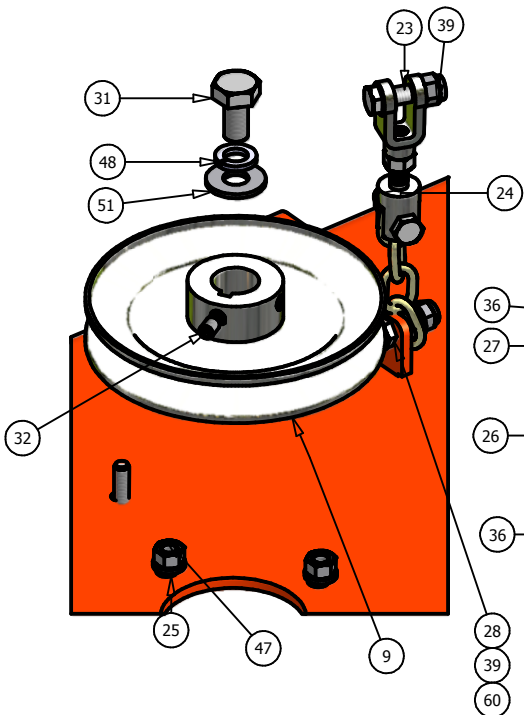

60" Deck

DETAIL C

DETAIL E

DETAIL B

DETAIL D

60 Inch Deck Parts List			
ITEM	QTY	PART NUMBER	DESCRIPTION
1	1	041-0236-00	60" Deck Belt
2	3	038-6060-00	60" Fusion Blade
3	1	060-5403-00	60" Deck
4	1	206-6017-00	Discharge Chute Hanger
5	2	014-6004-00	Pulley Guard
6	3	037-6015-00	Spindle
7	1	039-6936-00	Deck Idler Arm
8	2	033-6001-00	4 3/4" Idler Pulley
9	3	033-6004-00	6 1/4" Drive Pulley
10	2	033-5001-00	5 3/4" Flat Idler Pulley
11	1	025-5337-00	1 1/4" Pulley Spacer
12	2	025-5338-00	Pup Pulley Spacer
13	1	025-5339-00	1 3/4" Pulley Spacer
14	2	048-6056-00	Turnbuckle
15	2	013-6058-00	3/4" Left Handed Nut
16	2	031-6027-00	Deck Support Arm (Left)
17	2	031-6028-00	Deck Support Arm (Right)
18	6	022-5234-00	Anti-Scalp Rollers
19	6	018-5019-00	1/2" x 4" Bolt (Grade 8)
20	6	013-5300-00	1/2" Flange Nut
21	1	034-9035-00	Deck Idler Spring
22	4	045-6043-00	5/16" Knob
23	2	046-6044-00	Female Yoke
24	2	046-6048-00	Male Yoke
25	2	047-6047-00	3" Chain
26	1	024-6034-00	Grease Fitting (Drive-In Type)
27	2	032-6033-00	5/8" ID x 1 1/8" Brass Bushing
28	2	018-6049-00	3/8" x 1" Hex Bolt
29	13	019-5037-00	3/8" Lock Washer
30	3	018-6021-00	5/8" x 1.5" Fine Threaded Bolt
31	3	018-5006-00	1/2" x 1 1/2" Bolt (Fine Threaded)
32	3	030-6029-00	3/8" Set Screw
33	3	019-4807-00	5/8" Lock Washer
34	3	018-5250-00	3/8" x 3/4" Hex Bolt
35	1	018-5311-00	5/8" x 4" Hex Bolt
36	2	019-6017-00	.635 ID Plastic Washer
37	2	019-6042-00	.360 ID Plastic Washer
38	2	018-5015-00	5/16" x 1" Hex Bolt
39	15	013-7021-00	5/16" Nylock Nut
40	4	018-6059-00	5/8" x 2 1/2" Hex Bolt
41	4	013-7021-00	5/8" Nylock Nut
42	3	018-6054-00	1/2" x 3 1/2" Bolt
44	4	019-5010-00	1/2" Brass Washer
45	2	018-7050-00	1/2" x 4 1/2" Bolt
46	18	018-5040-00	3/8" x 1 1/4" Hex Bolt
47	14	013-6014-00	3/8" Hex Nut
48	3	019-5007-00	1/2" Lock Washer
49	2	018-6036-00	1/2" x 2 1/2" Hex Bolt
50	5	018-6012-00	3/8" x 1 1/2" Hex Bolt
51	3	019-6020-00	1/2" Cupped Washer
52	13	013-8050-00	1/2" Flange Lock Nut
53	1	039-4863-00	2007 Lower Hanger Plate
54	1	039-4864-00	2007 Hanger Plate
55	1	210-6005-00	Rubber Side Discharge
56	5	018-5020-00	5/16" x 1 1/2" Carriage Bolt
57	5	013-8049-00	5/16" Nylock Flange Nut
58	1	018-7016-00	1/2" x 3" Bolt
59	3	013-5201-00	3/8" Flange Nut
60	1	019-5029-00	3/8" Flat Washer