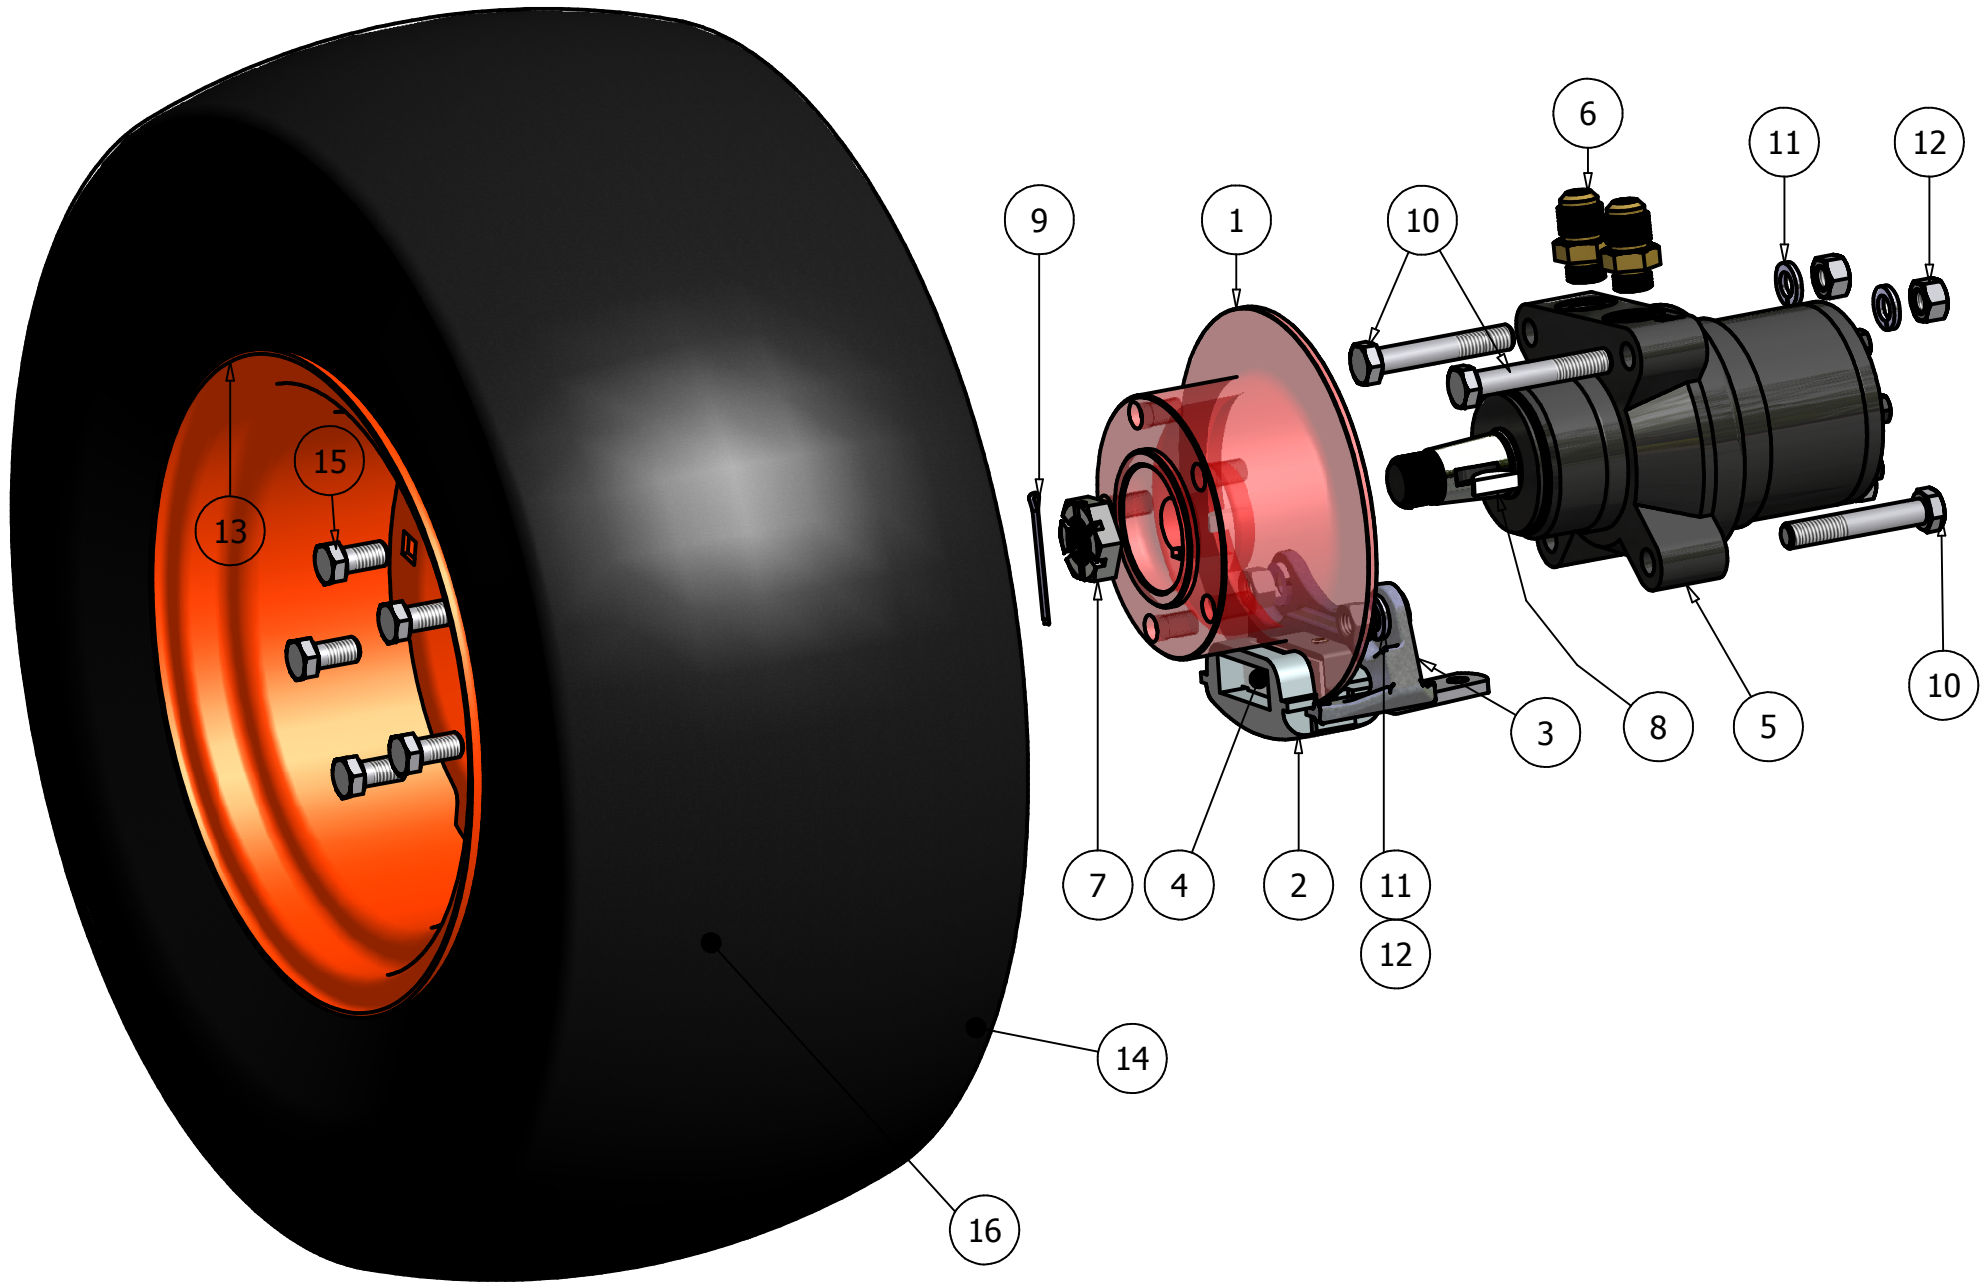

Wheel Motor/Tire and Wheel Assembly (Diesel)

Wheel Motor/ Tire and Wheel Assmebly			
ITEM	QTY	PART NUMBER	DESCRIPTION
1	1	092-5201-00	Brake Disc
2	1	016-1610-98/016-1609-98	Right Brake Assmebly/ Left
3	1	039-8936-00	Brake Casting
4	1	016-9998-00	Brake Pads
5	1	015-5302-00/ 015-5303-00	Right Wheel Motor/ Left
6	2	024-5204-00	3" Hydraulic Fitting
7	1	013-7050-00	Castle Nut
8	1	042-7041-00	Woodruff Key
9	1	020-7022-00	1/8" x 2 1/4" Cotter #8
10	4	018-7016-00	1/2" x 3" Hex Bolt
11	4	019-5007-00	1/2" Lock Washer
12	4	013-7018-00	1/2" Hex Nut
13	1	022-7033-00	12" Rim - AOS Models
14	1	022-7032-00	26x12-12 Tire - AOS Models
15	5	018-7033-00	1/2" x 1" Lug Bolt (Fine Thread)
16	1	022-7031-00	26 x 12-12 Tire and Wheel Assembly