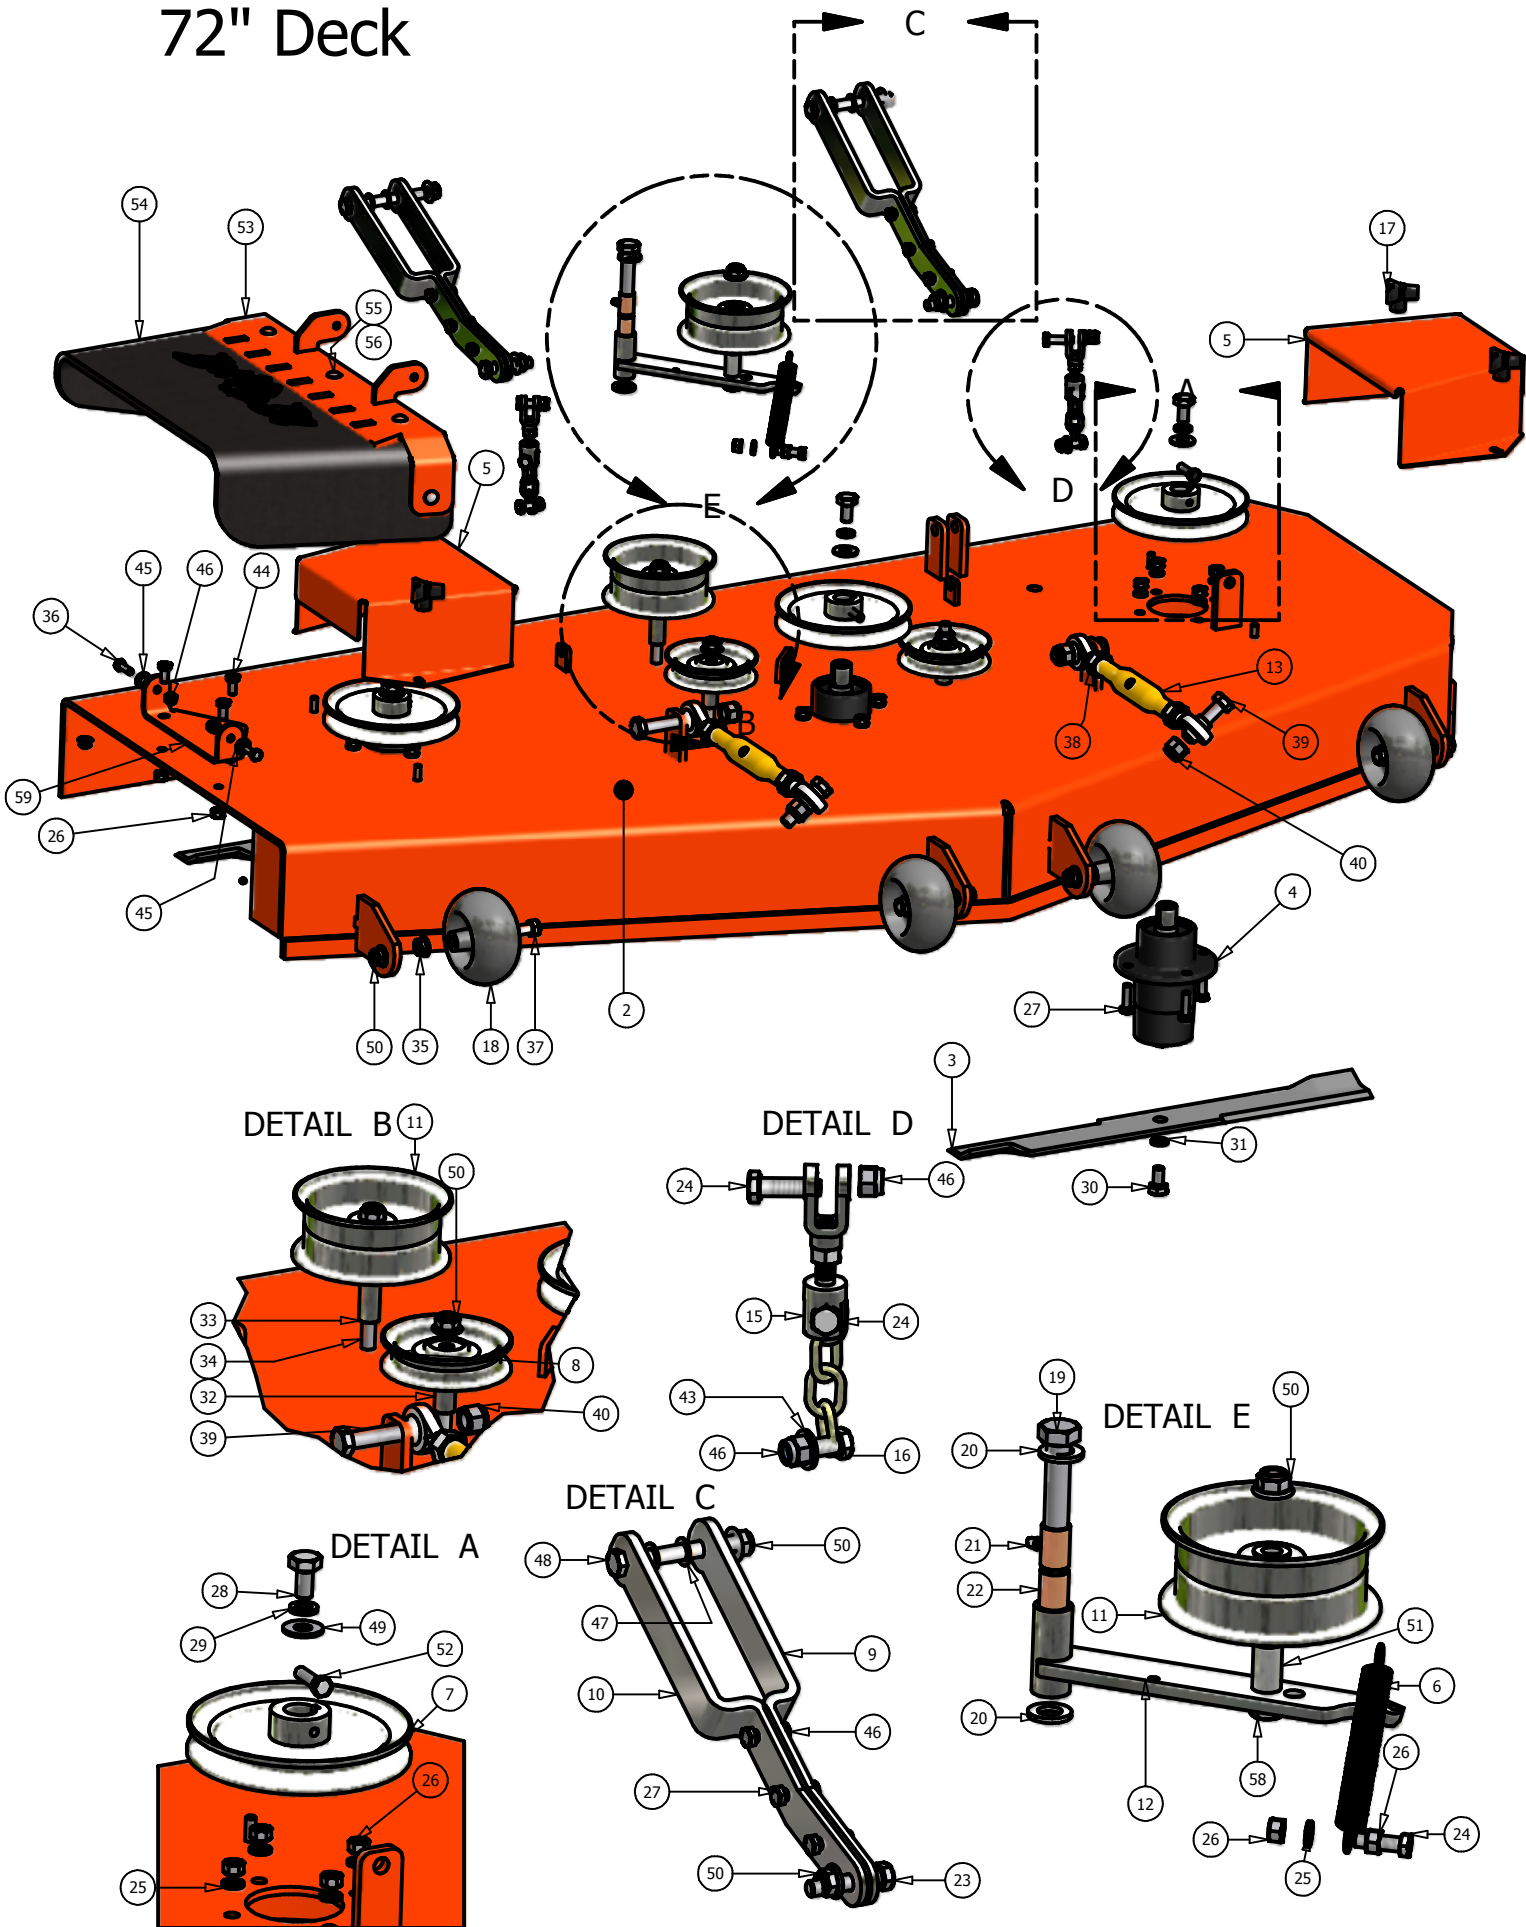

72" Deck

72" Deck			
ITEM	QTY	PART NUMBER	DESCRIPTION
1	1	041-0254-00	72" Deck Belt
2	1	060-7205-00	72" Deck
3	3	038-7230-00	72" Fusion Blade
4	3	037-6015-00	Spindle
5	2	014-7204-00	Pulley Guard
6	1	034-9035-00	Deck Idler Spring
7	3	033-7203-00	7" Deck Pulley
8	2	033-6001-00	4 3/4" Idler Pulley
9	2	031-6028-00	Deck Support Arm (Righth)
10	2	031-6027-00	Deck Support Arm (Left)
11	2	033-5001-01	5 3/4" Flat Idler Pulley
12	1	039-6936-00	Deck Idler Arm
13	2	048-6056-00	Turnbuckle
14	2	046-6044-00	Female Yoke
15	2	046-6048-00	Male Yoke
16	2	047-6047-00	3" Chain
17	4	045-6043-00	5/16" Knob
18	6	022-5234-00	Anti-Scalp Rollers
19	1	018-5311-00	5/8" x 4" Hex Bolt
20	2	019-6017-00	.635 ID Plastic Washer
21	1	024-6034-00	Grease Fitting (Drive-In Type)
22	2	032-6033-00	5/8" ID x 1 1/8" Brass Bushing
23	2	018-6036-00	1/2" x 2 1/2" Hex Bolt
24	5	018-6012-00	3/8" x 1 1/4" Hex Bolt
25	13	019-5037-00	3/8" Lock Washer
26	17	013-6014-00	3/8" Hex Nut
27	18	018-5040-00	3/8" x 1 1/4" Hex Bolt
28	3	018-6019-00	1/2" x 1 1/2" Fine Thread Bolt
29	3	019-5007-00	1/2" Lock Washer
30	3	018-6021-00	5/8" x 1.5" Fine Threaded Bolt
31	3	019-4807-00	5/8" Lock Washer
32	2	025-5338-00	1 1/2" Pulley Spacer
33	1	025-5339-00	1 3/4" Pulley Spacer
34	1	018-6054-00	1/2" x 3 1/2" Bolt
35	6	013-5300-00	1/2" Flange Nut
36	6	018-5015-00	5/16" x 1" Hex Bolt
37	6	018-5019-00	1/2" x 4" Bolt (Grade 8)
38	2	013-6058-00	3/4" Left Handed Nut
39	4	018-6059-00	5/8" x 2 1/2" Hex Bolt
40	5	013-7021-00	5/8 Std NC Nylock Nut
41	2	013-6051-00	3/8" Fine Threaded Jam Nut
43	2	019-5029-00	3/8" Flat Washer
44	3	018-5250-00	3/8" x 3/4" Hex Bolt
45	2	019-6042-00	.360 ID Plastic Washer
46	14	013-8047-00	5/16" Nylock Nut
47	4	019-5010-00	1/2" Brass Washer
48	2	018-7050-00	1/2" x 4 1/2" Bolt
49	3	019-6020-00	1/2" Cupped Washer
50	14	013-8050-00	1/2" Flange Lock Nut
51	1	025-5337-00	1 1/4" Pulley Spacer
52	3	030-6029-00	3/8" Hex Bolt
53	1	039-4880-00	2007 Hanger Plate
54	1	210-6005-00	Rubber Side Discharge
55	5	018-5020-00	5/16" x 1 1/2" Carriage Bolt
56	5	013-8049-00	5/16" Nylock Flange Nut
57	1	039-4881-00	2007 Lower Hanger Plate
58	1	018-7016-00	1/2" x 3" Bolt
59	1	206-6017-00	2007 Lower Hanger Plate