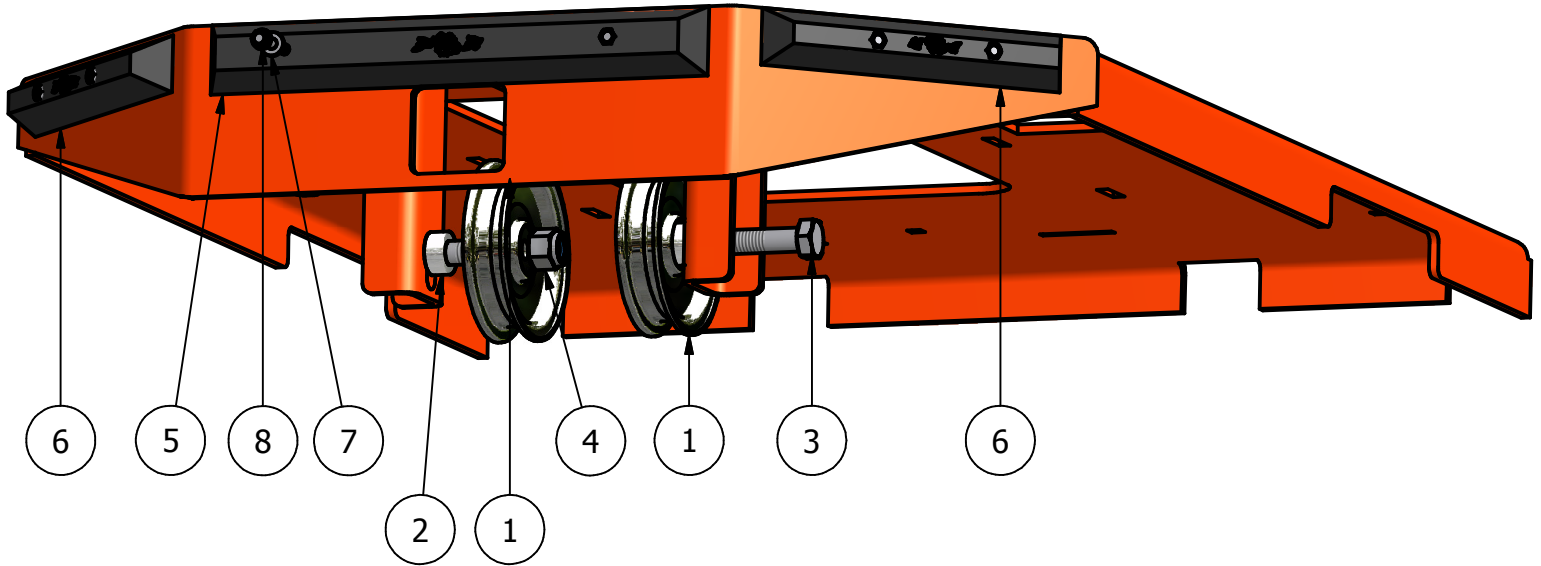

Parts List			
ITEM	QTY	PART NUMBER	DESCRIPTION
1	2	033-7025-00	5" V Idler Pulley
2	2	025-7020-00	5/8" x 1/2" Collar Spacer
3	2	018-6059-00	5/8" x 2 1/2" Bolt
4	2	013-7021-00	5/8" Nylock Nut
5	1	029-7037-00	14" Bumper
6	2	029-7038-00	8" Bumper
7	6	019-7040-00	1/4" Flat Washer
8	6	030-7039-00	1/4" x 1 1/2" Self Tapping Screw