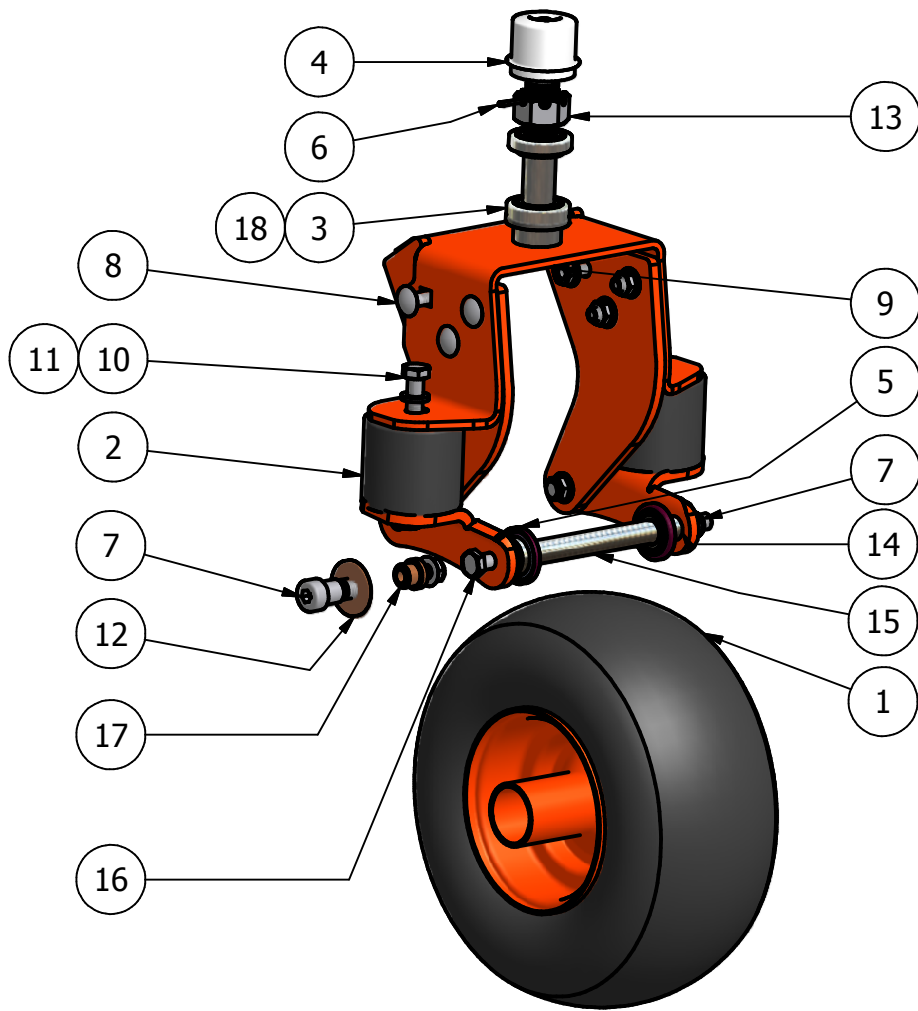

Parts List			
ITEM	QTY	PART NUMBER	DESCRIPTION
1	1	022-2006-00	13" x 6.50 - 6 Tire and Orange Wheel
2	2	032-9001-00	Rubber Isolator
3	2	010-7001-00	Bearing
4	1	014-7005-00	Dust Cover
5	2	022-7009-00	5/8" Bearing
6	1	020-7022-00	1/8" x 2 1/4" Cotter #8
7	2	018-3001-00	5/8" x 5/8" Shoulder Bolt
8	6	018-3003-00	1/2" x 1 1/4" Carriage Bolt
9	8	013-5300-00	1/2" Flange Nut
10	4	018-5006-00	1/2" x 1 1/2" Hex Bolt
11	4	019-5007-00	1/2" Lock Washer
12	2	019-5038-00	5/8" Flat Washer
13	1	013-7004-00	1" Fine Threaded Castle Nut
14	2	025-7036-00	1/2" x 1/2" Collar Spacer
15	1	025-5202-00	7" x 1/2" ID Tire Spacer
16	1	018-3002-00	1/2" x 10" Bolt
17	2	032-5052-00	5/8" Shoulder Bushing
18	2	011-7002-00	Race