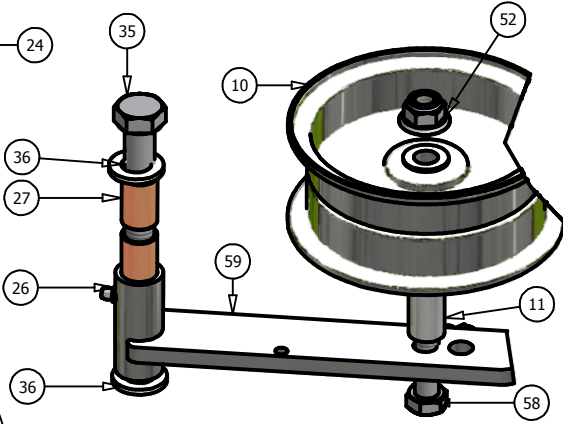

60" Deck

DETAIL C

DETAIL E

DETAIL B

DETAIL D

60 Inch Deck Parts List			
ITEM	QTY	PART NUMBER	DESCRIPTION
1	1	041-0236-00	60" Deck Belt
2	3	038-6060-00	60" Fusion Blade
3	1	060-5403-00	60" Deck
4	1	206-6017-00	Discharge Chute Hanger
5	2	014-6004-00	Pulley Guard
6	3	037-6015-00	Spindle
7	1	039-6936-00	Deck Idler Arm
8	2	033-6001-00	4 3/4" Idler Pulley
9	3	033-6004-00	6 1/4" Drive Pulley
10	2	033-5001-00	5 3/4" Flat Idler Pulley
11	1	025-5337-00	1 1/4" Pulley Spacer
12	2	025-5338-00	Pup Pulley Spacer
13	1	025-5339-00	1 3/4" Pulley Spacer
14	2	048-6056-00	Turnbuckle
15	2	013-6058-00	3/4" Left Handed Nut
16	2	031-6027-00	Deck Support Arm (Left)
17	2	031-6028-00	Deck Support Arm (Right)
18	6	022-5234-00	Anti-Scalp Rollers
19	6	018-5019-00	1/2" x 4" Bolt (Grade 8)
20	6	013-5300-00	1/2" Flange Nut
21	1	034-9035-00	Deck Idler Spring
22	4	045-6043-00	5/16" Knob
23	2	046-6044-00	Female Yoke
24	2	046-6048-00	Male Yoke
25	2	047-6047-00	3" Chain
26	1	024-6034-00	Grease Fitting (Drive-In Type)
27	2	032-6033-00	5/8" ID x 1 1/8" Brass Bushing
28	2	018-6049-00	3/8" x 1" Hex Bolt
29	13	019-5037-00	3/8" Lock Washer
30	3	018-6021-00	5/8" x 1.5" Fine Threaded Bolt
31	3	018-5006-00	1/2" x 1 1/2" Bolt (Fine Threaded)
32	3	030-6029-00	3/8" Set Screw
33	3	019-4807-00	5/8" Lock Washer
34	3	018-5250-00	3/8" x 3/4" Hex Bolt
35	1	018-5311-00	5/8" x 4" Hex Bolt
36	2	019-6017-00	.635 ID Plastic Washer
37	2	019-6042-00	.360 ID Plastic Washer
38	2	018-5015-00	5/16" x 1" Hex Bolt
39	15	013-7021-00	5/16" Nylock Nut
40	4	018-6059-00	5/8" x 2 1/2" Hex Bolt
41	4	013-7021-00	5/8" Nylock Nut
42	3	018-6054-00	1/2" x 3 1/2" Bolt
44	4	019-5010-00	1/2" Brass Washer
45	2	018-7050-00	1/2" x 4 1/2" Bolt
46	18	018-5040-00	3/8" x 1 1/4" Hex Bolt
47	14	013-6014-00	3/8" Hex Nut
48	3	019-5007-00	1/2" Lock Washer
49	2	018-6036-00	1/2" x 2 1/2" Hex Bolt
50	5	018-6012-00	3/8" x 1 1/2" Hex Bolt
51	3	019-6020-00	1/2" Cupped Washer
52	13	013-8050-00	1/2" Flange Lock Nut
53	1	039-4863-00	2007 Lower Hanger Plate
54	1	039-4864-00	2007 Hanger Plate
55	1	210-6005-00	Rubber Side Discharge
56	5	018-5020-00	5/16" x 1 1/2" Carriage Bolt
57	5	013-8049-00	5/16" Nylock Flange Nut
58	1	018-7016-00	1/2" x 3" Bolt
59	3	013-5201-00	3/8" Flange Nut
60	1	019-5029-00	3/8" Flat Washer