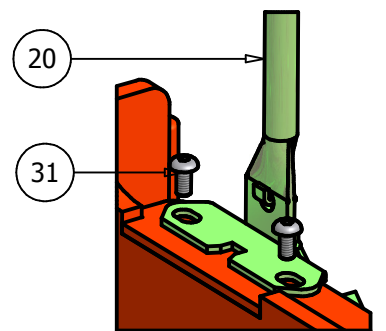

Diesel Seat Frame

DETAIL A

DETAIL D

DETAIL C

Seat Frame			
ITEM	QTY	PART NUMBER	DESCRIPTION
1	1	080-6010-00	Seat Frame
2	1	069-8054-00	Brake Lever
3	3	077-8073-00	Brake Handle Switch
4	4	018-8056-00	1024 x 1" Bolt
5	2	018-8051-00	9" Stove Bolt for Diesel (Aos gets 8")
6	2	013-8051-00	1/4" Wing Nut
7	1	068-8050-00	Diesel Battery
8	1	043-8929-00	Battery hold-down
9	2	062-8013-00	Filter Head
10	1	066-8048-00	Hydraulic Tank Cap
11	1	064-8055-00	Short Brake Cable
12	1	064-8056-00	Long Brake Cable
13	2	063-8014-00	Hydraulic Filter
14	4	024-5050-00	1/2" x 1/2" Filter Head Fitting
15	4	018-8052-00	1/4" x 3/4" Hex Bolt
16	1	067-9016-00	Hydraulic Tank
17	2	213-6001-00	Hydraulic Tank Strap
18	2	024-5205-00	3/8" X 3/8" Hose Barb
19	2	024-5203-00	1/2" x 1/2" Filter Head Fitting (90 Degree)
20	1	055-8018-00	Throttle
21	2	034-8045-00	Seat Spring
22	2	014-8047-00	1 1/2" Spring Cap Cover
23	2	019-5029-00	3/8" Flat Washer
24	2	018-6012-00	3/8" x 1 1/2" Hex Bolt
25	4	019-5037-00	3/8" Lock Washer
26	8	013-6014-00	3/8" Hex Nut
27	2	019-8051-00	5/16" Lock Washer
28	2	013-8043-00	5/16" Nut
29	1	054-8016-00	Choke
30	2	013-8047-00	5/16" Nylock Nut
31	2	018-5200-00	1024 X 5/8" Buttonhead Bolt
32	2	018-8059-00	5/16" x 1 3/4" Hex Bolt
33	4	019-4008-00	1/4" Lock Washer
34	2	018-8063-00	5/16" x 3/4" Hex Bolt
35	1	029-8059-00	Piezo Buzzer
36	1	077-6000-00	Momentary Start Switch- Diesel