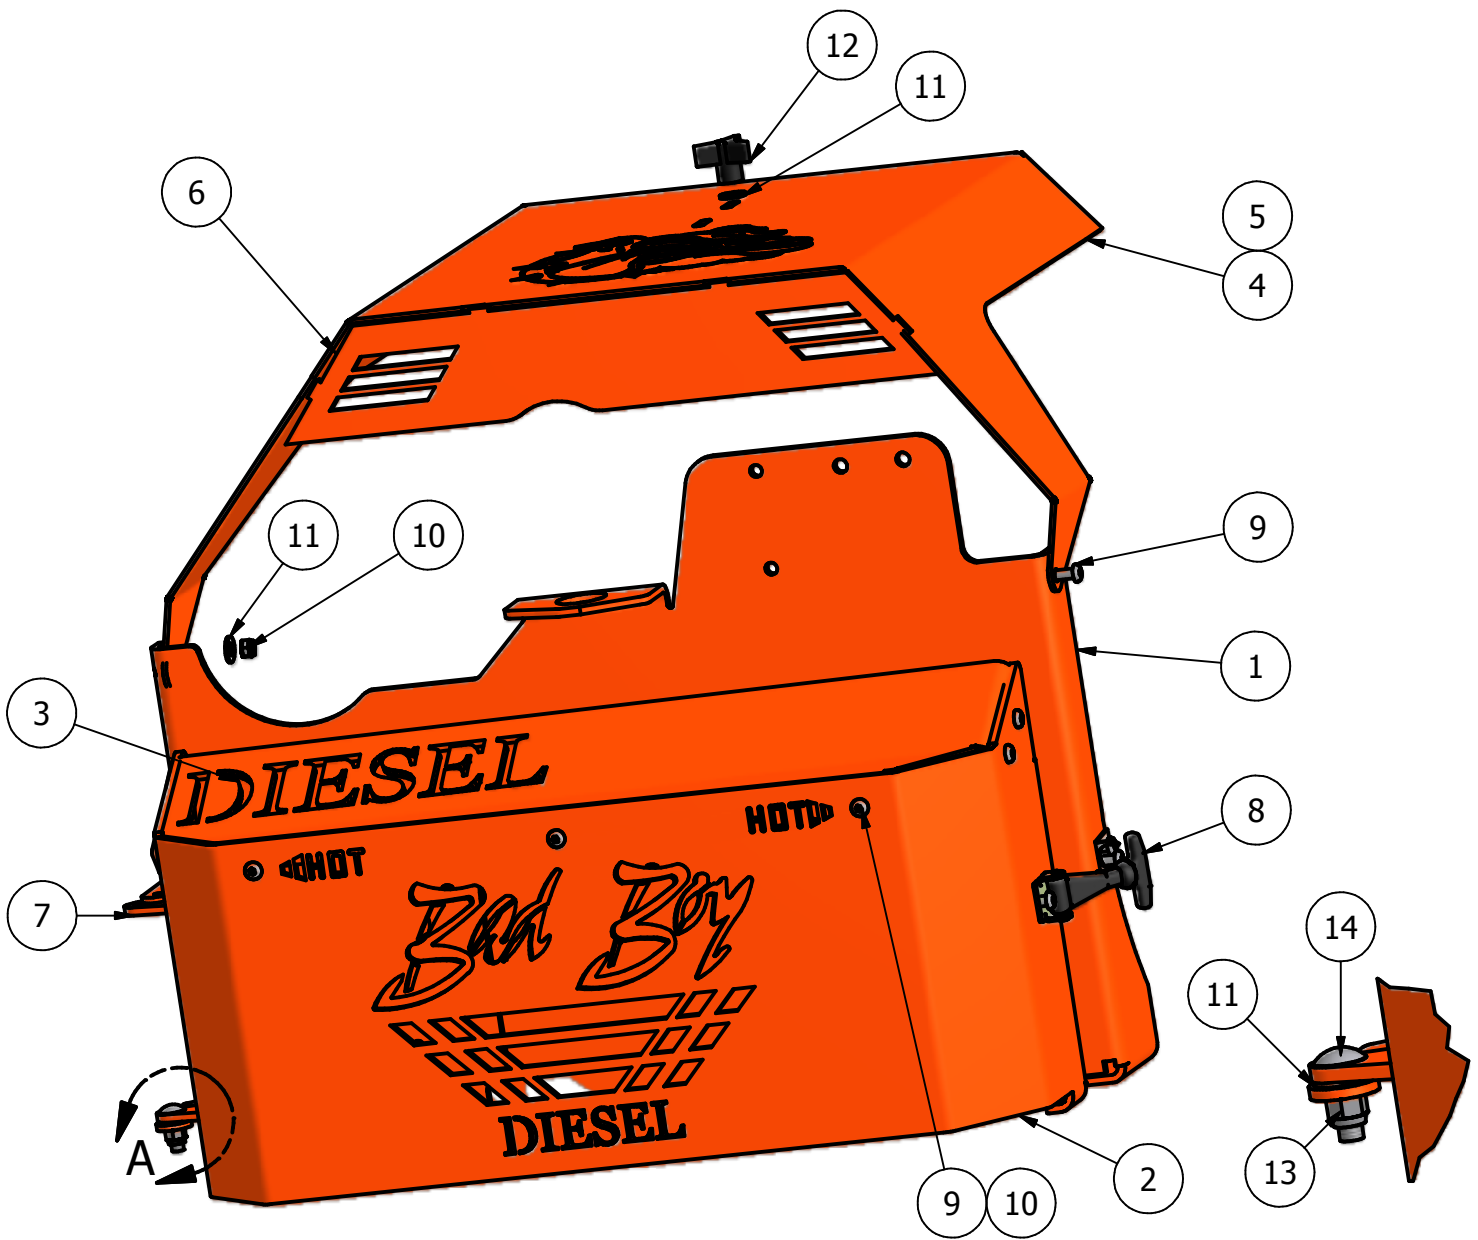

www.badboymowers.com

**PARTS MANUAL FOR BAD BOY DIESEL
MODELS
2008**

**35hp Caterpillar
28hp Caterpillar**

www.badboymowers.com

Actuator Bar	3
Back Panel/Hood	4
AOS Clutch Assembly	5,6
Wheel Motor	7,8
Floor Panel	9
Seat Frame	10,11
Drive Arm	12,13
Front Wheel Assembly - Suspension	14
Rear Suspension	15
Fuel Tanks	16
Spindle	17
Hydraulic Cooler	18
Engine	19,20
Rear Pulley Assembly	21
Air Filter	22
60" Deck	23,24
72" Deck	25,26
Wiring Schematic	27
Technical Support	28

Diesel Actuator Bar

Actuator Bar			
ITEM	QTY	PART NUMBER	DESCRIPTION
1	1	035-7033-00	Actuator
2	1	028-7930-00	Actuator Bar
3	2	017-7008-00	1" Pillow Block
4	1	028-5203-00	Height Indicator
5	2	019-5702-00	1/2" Washer
6	1	031-7000-00	2006 Height Indicator Lever
7	2	018-6036-00	1/2" x 2 1/2" Hex Bolt
8	2	013-6037-00	1/2" Nylock Nut
9	4	013-5300-00	1/2" Flange Nut
10	4	018-5600-00	1/2" x 1 1/2" Hex Bolt
11	1	019-6042-00	.360 ID Plastic Washer
12	4	019-5007-00	1/2" Lock Washer
13	1	018-6049-00	3/8" x 1" Hex Bolt
14	1	013-5041-00	3/8 Nylock Nut

DETAIL A
SCALE 1 / 3

Parts List			
ITEM	QTY	PART NUMBER	DESCRIPTION
1	1	026-8030-00	Pump Plate
2	1	014-5920-00	Back Pump Cover
3	1	059-8000-00	Top Back Cover
4	1	059-8010-00	35 HP Hood
5	1	059-8020-00	28 HP Hood
6	1	059-8011-00	Back Cover For Hood
7	1	039-0070-00	Pump Cover Hinge
8	1	052-5020-00	Pump Cover Latch
9	9	018-5007-00	5/16" x 3/4" Bolt
10	9	013-8047-00	5/16" Nylock Nut
11	5	019-6042-00	.360 ID Plastic Washer
12	1	045-6043-00	5/16" Knob
13	2	013-8047-00	5/16" Nylock Nut
14	2	018-8065-00	5/16" x 3/4" Carraige Bolt