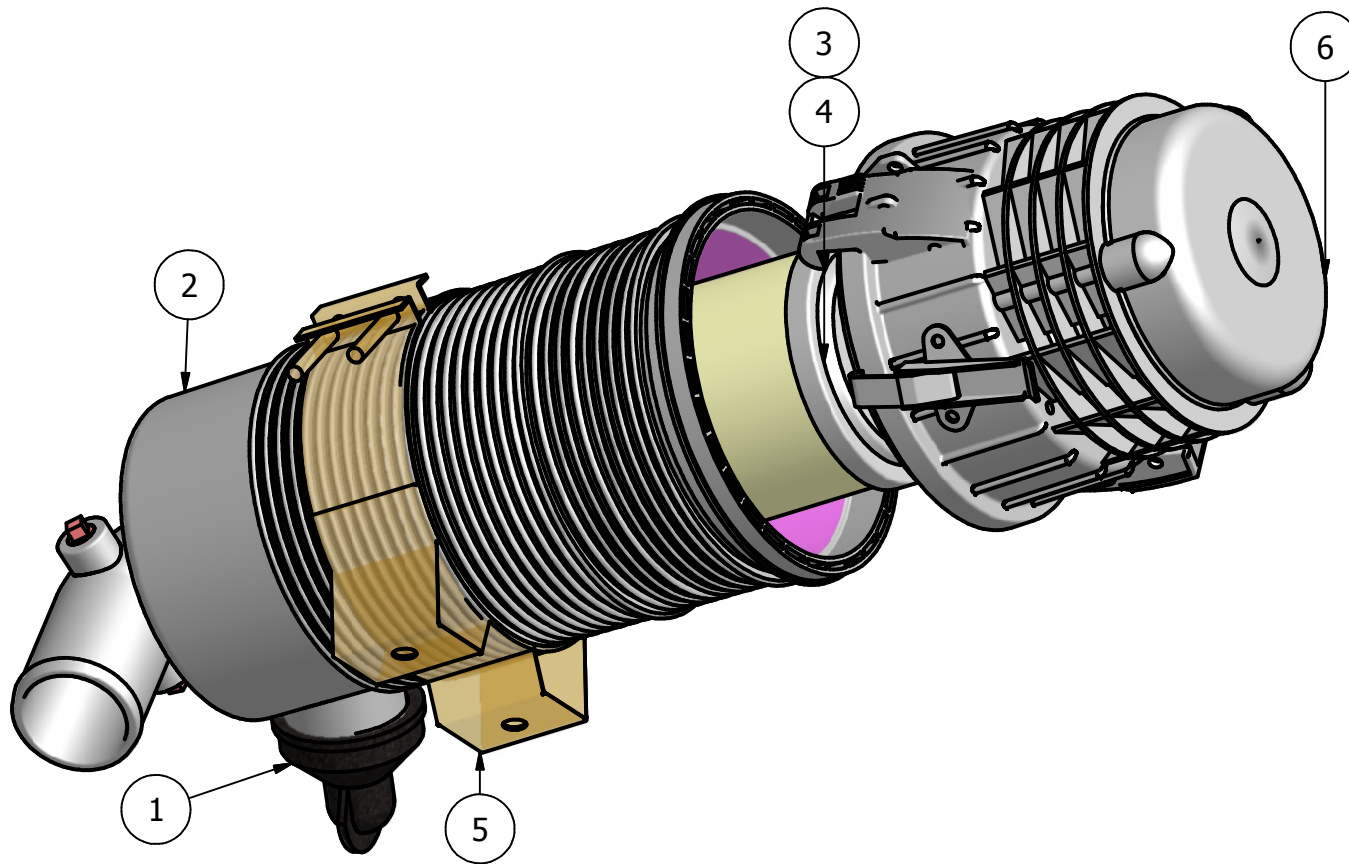

Parts List			
ITEM	QTY	PART NUMBER	DESCRIPTION
1	1	088-1020-00	Debris Plug
2	1	088-1018-00	Canister Body
3	1	063-2060-00	Inner Filter
4	1	063-2050-00	Outer Filter
5	1	088-1019-00	Mounting Bracket
6	1	088-1017-00	Diesel Air Filter