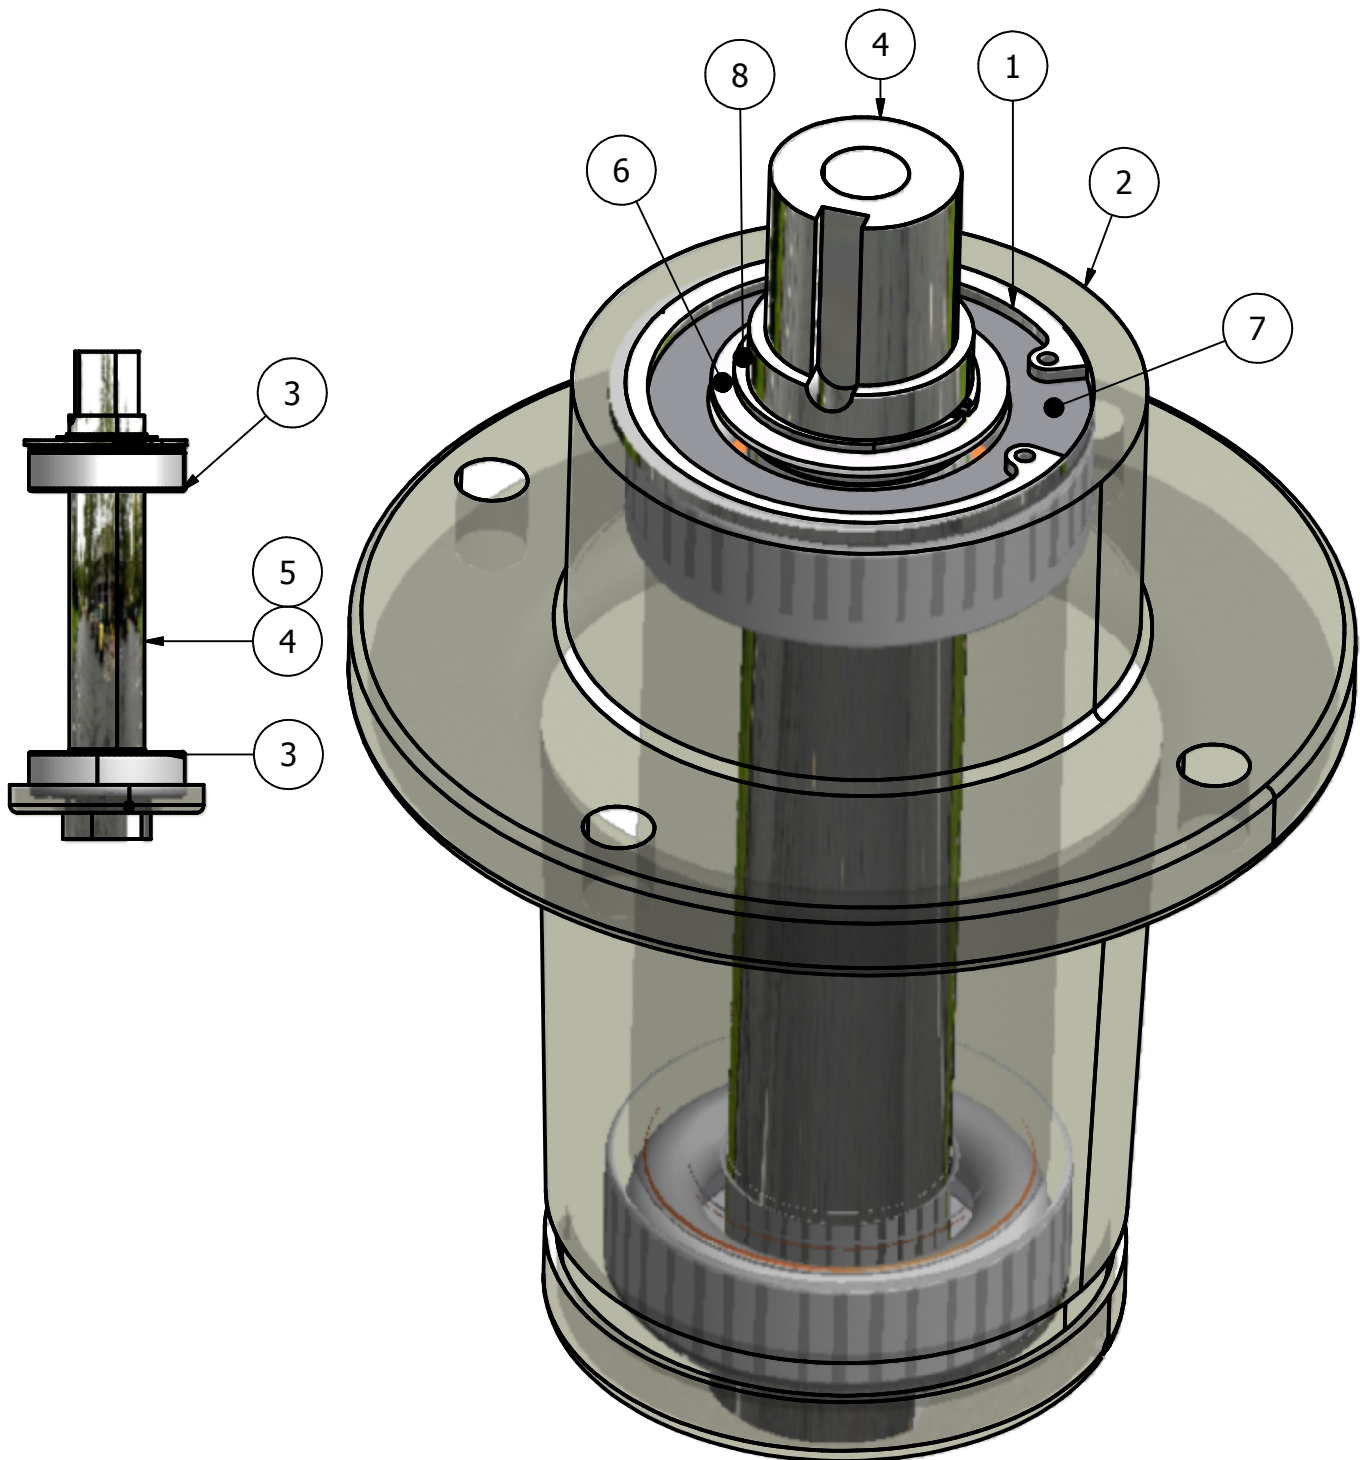

Parts List			
ITEM	QTY	PART NUMBER	DESCRIPTION
1	2	037-6009-00	Bearing Retainer Ring
2	1	037-6017-00	Spindle Housing
3	2	037-6023-00	Bearing
4	1	037-6019-00	Short Shaft
5	1	037-6018-00	Long Shaft
6	2	037-6021-00	Small Bearing Spacer
7	2	037-6020-00	Large Bearing Spacer
8	1	037-6022-00	Shaft Retainer Ring