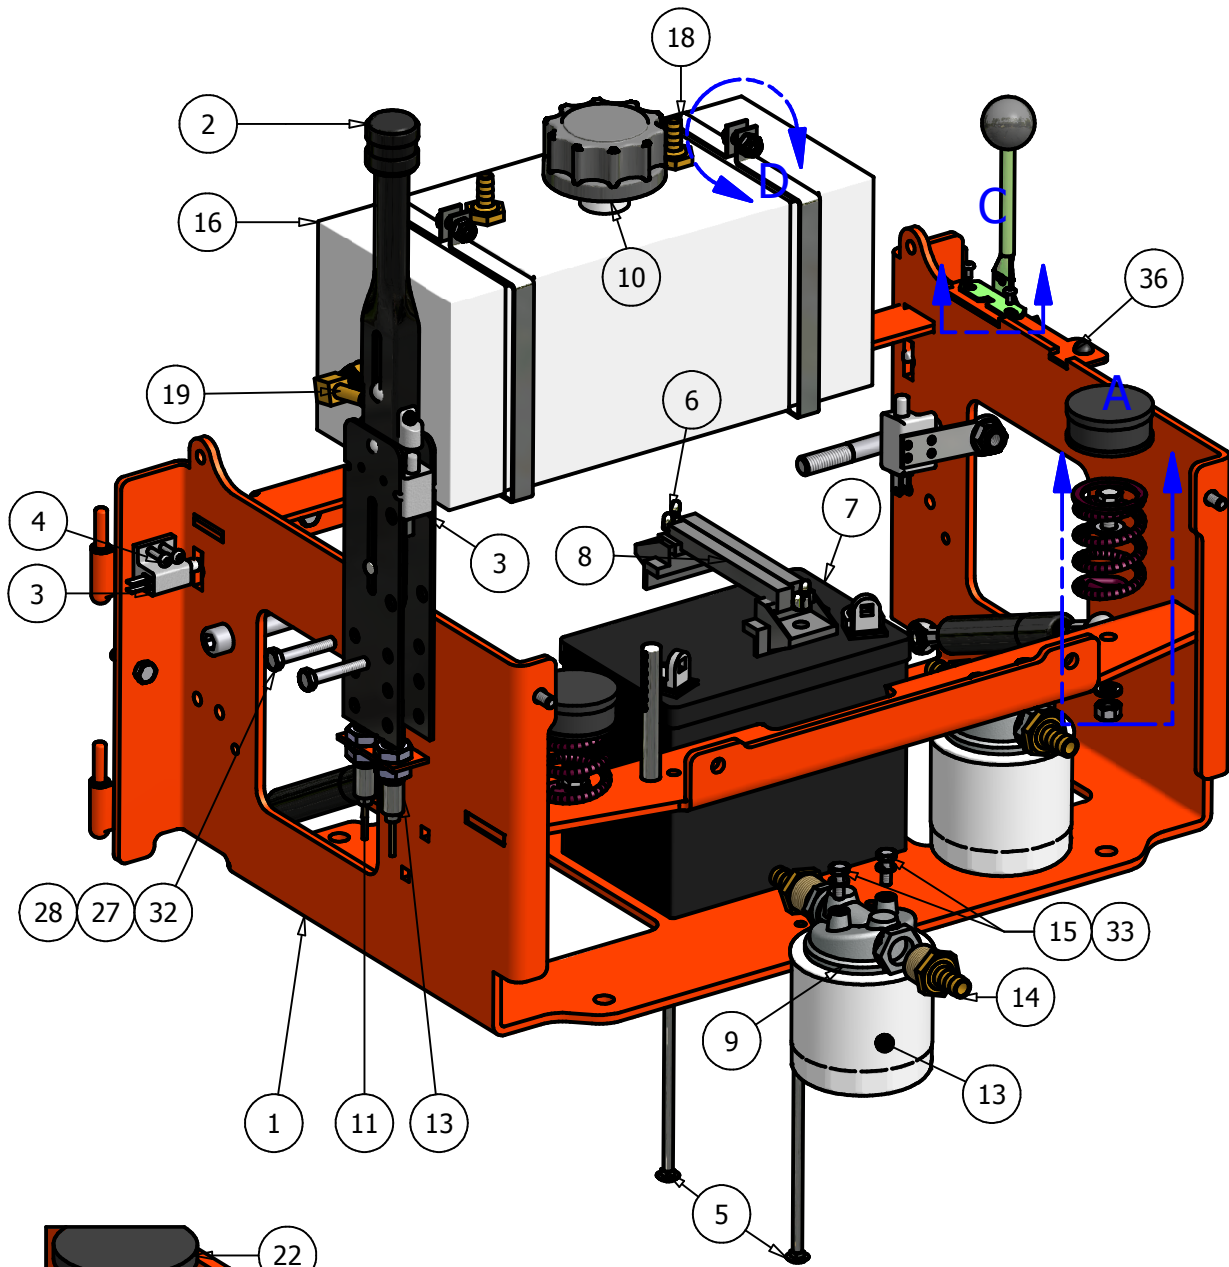

Diesel Seat Frame

DETAIL A

DETAIL D

DETAIL C

Seat Frame			
ITEM	QTY	PART NUMBER	DESCRIPTION
1	1	080-6010-00	Seat Frame
2	1	069-8054-00	Brake Lever
3	3	077-8073-00	Brake Handle Switch
4	4	018-8056-00	1024 x 1" Bolt
5	2	018-8051-00	9" Stove Bolt for Diesel (Aos gets 8")
6	2	013-8051-00	1/4" Wing Nut
7	1	068-8050-00	Diesel Battery
8	1	043-8929-00	Battery hold-down
9	2	062-8013-00	Filter Head
10	1	066-8048-00	Hydraulic Tank Cap
11	1	064-8055-00	Short Brake Cable
12	1	064-8056-00	Long Brake Cable
13	2	063-8014-00	Hydraulic Filter
14	4	024-5050-00	1/2" x 1/2" Filter Head Fitting
15	4	018-8052-00	1/4" x 3/4" Hex Bolt
16	1	067-9016-00	Hydraulic Tank
17	2	213-6001-00	Hydraulic Tank Strap
18	2	024-5205-00	3/8" X 3/8" Hose Barb
19	2	024-5203-00	1/2" x 1/2" Filter Head Fitting (90 Degree)
20	1	055-8018-00	Throttle
21	2	034-8045-00	Seat Spring
22	2	014-8047-00	1 1/2" Spring Cap Cover
23	2	019-5029-00	3/8" Flat Washer
24	2	018-6012-00	3/8" x 1 1/2" Hex Bolt
25	4	019-5037-00	3/8" Lock Washer
26	8	013-6014-00	3/8" Hex Nut
27	2	019-8051-00	5/16" Lock Washer
28	2	013-8043-00	5/16" Nut
29	1	054-8016-00	Choke
30	2	013-8047-00	5/16" Nylock Nut
31	2	018-5200-00	1024 X 5/8" Buttonhead Bolt
32	2	018-8059-00	5/16" x 1 3/4" Hex Bolt
33	4	019-4008-00	1/4" Lock Washer
34	2	018-8063-00	5/16" x 3/4" Hex Bolt
35	1	029-8059-00	Piezo Buzzer
36	1	077-6000-00	Momentary Start Switch- Diesel