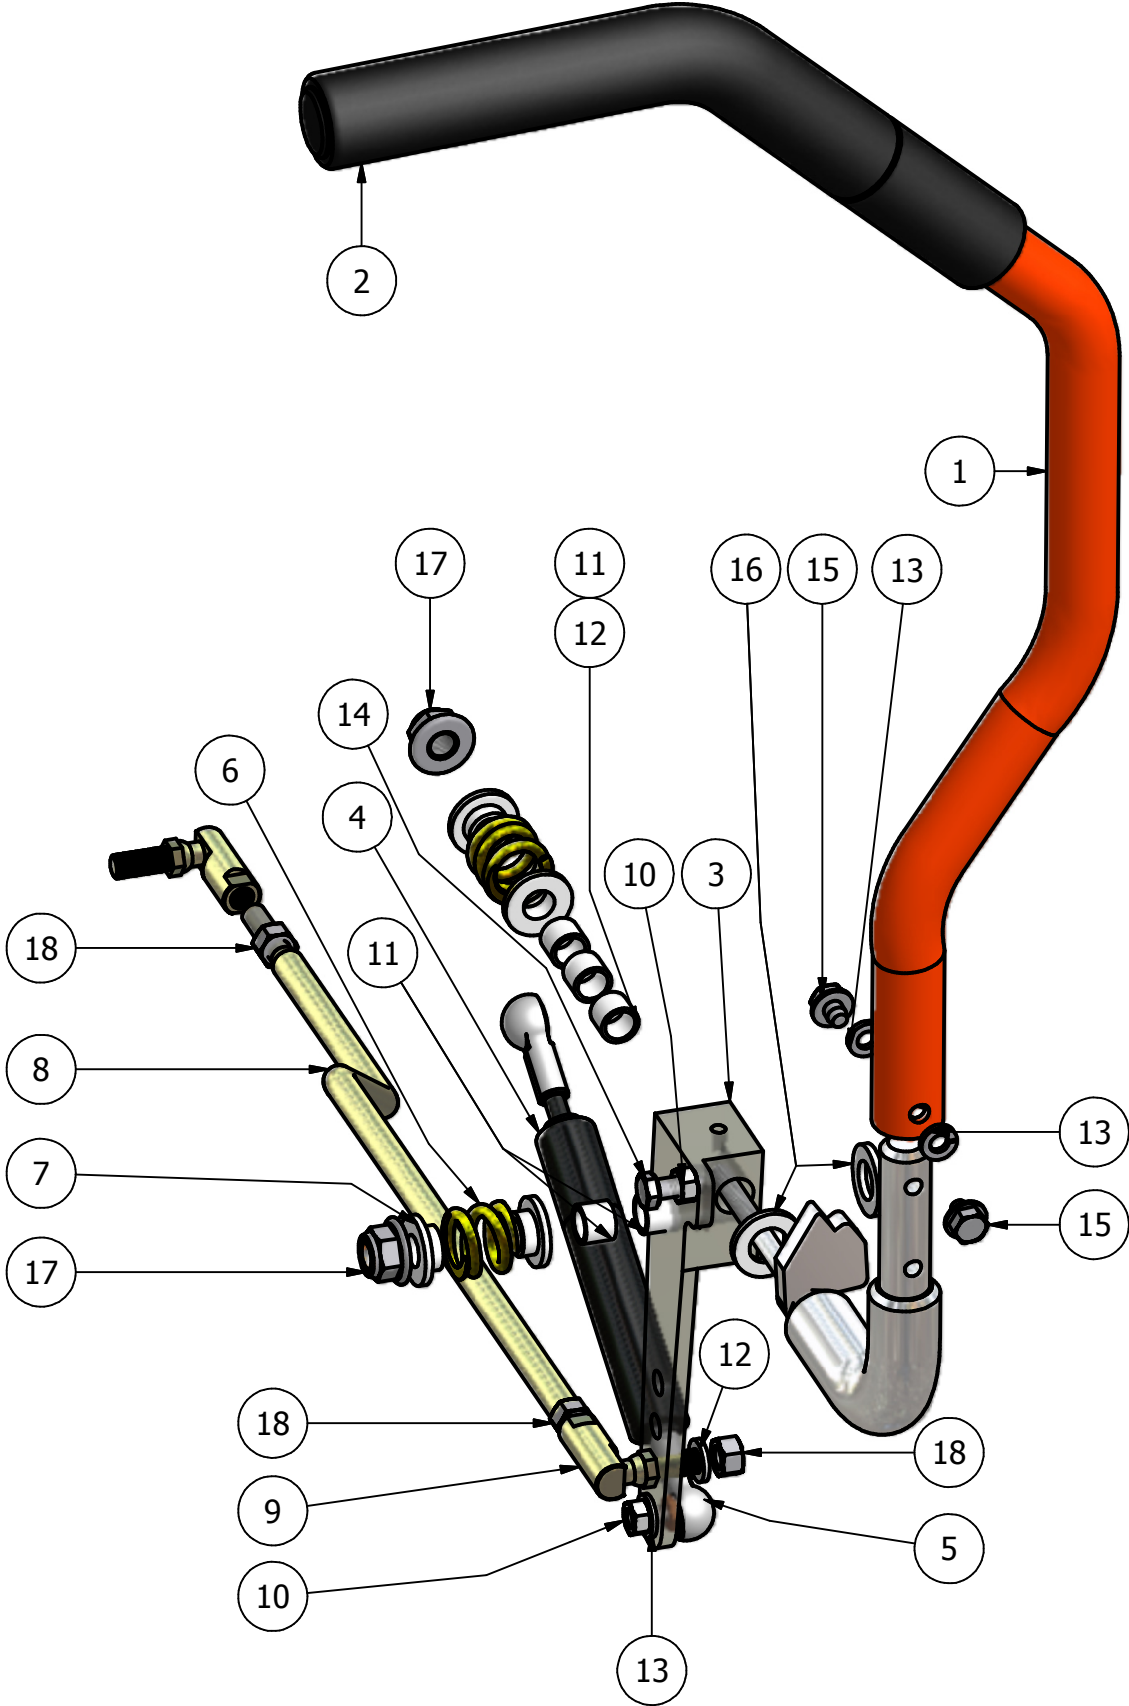

Drive Arms

Parts List			
ITEM	QTY	PART NUMBER	DESCRIPTION
1	1	031-8822-00/031-8821-00	Right Drive Arm/ Left
2	2	069-4010-00	Rubber Steering Handle
3	1	027-8819-00/027-8820-00	Left Drive Arm Lever Housing/Right
4	2	087-8080-00	Damper
5	2	018-2050-00	10MM Damper Ball Stud
6	4	034-8025-00	Drive Lever Spring
7	8	019-8027-00	.515 ID Nylon Shoulder Washer
8	2	035-5344-00	Push Rod
9	4	099-6046-00	3/8-24 Ball joint (female/male)
10	4	013-8043-00	5/16" Nut
11	10	032-8024-00	.507 ID Nylon Bushing
12	4	019-5037-00	3/8" Lock Washer
13	6	019-8051-00	5/16" Lock Washer
14	2	018-8063-00	5/16" x 3/4" Hex Bolt
15	4	018-2007-00	5/16" x 1/2" Flange Bolt
16	4	019-8054-00	.505 ID Plastic Washer
17	4	013-8050-00	1/2" Flange Lock Nut
18	8	013-6051-00	3/8" Fine Thread Nut