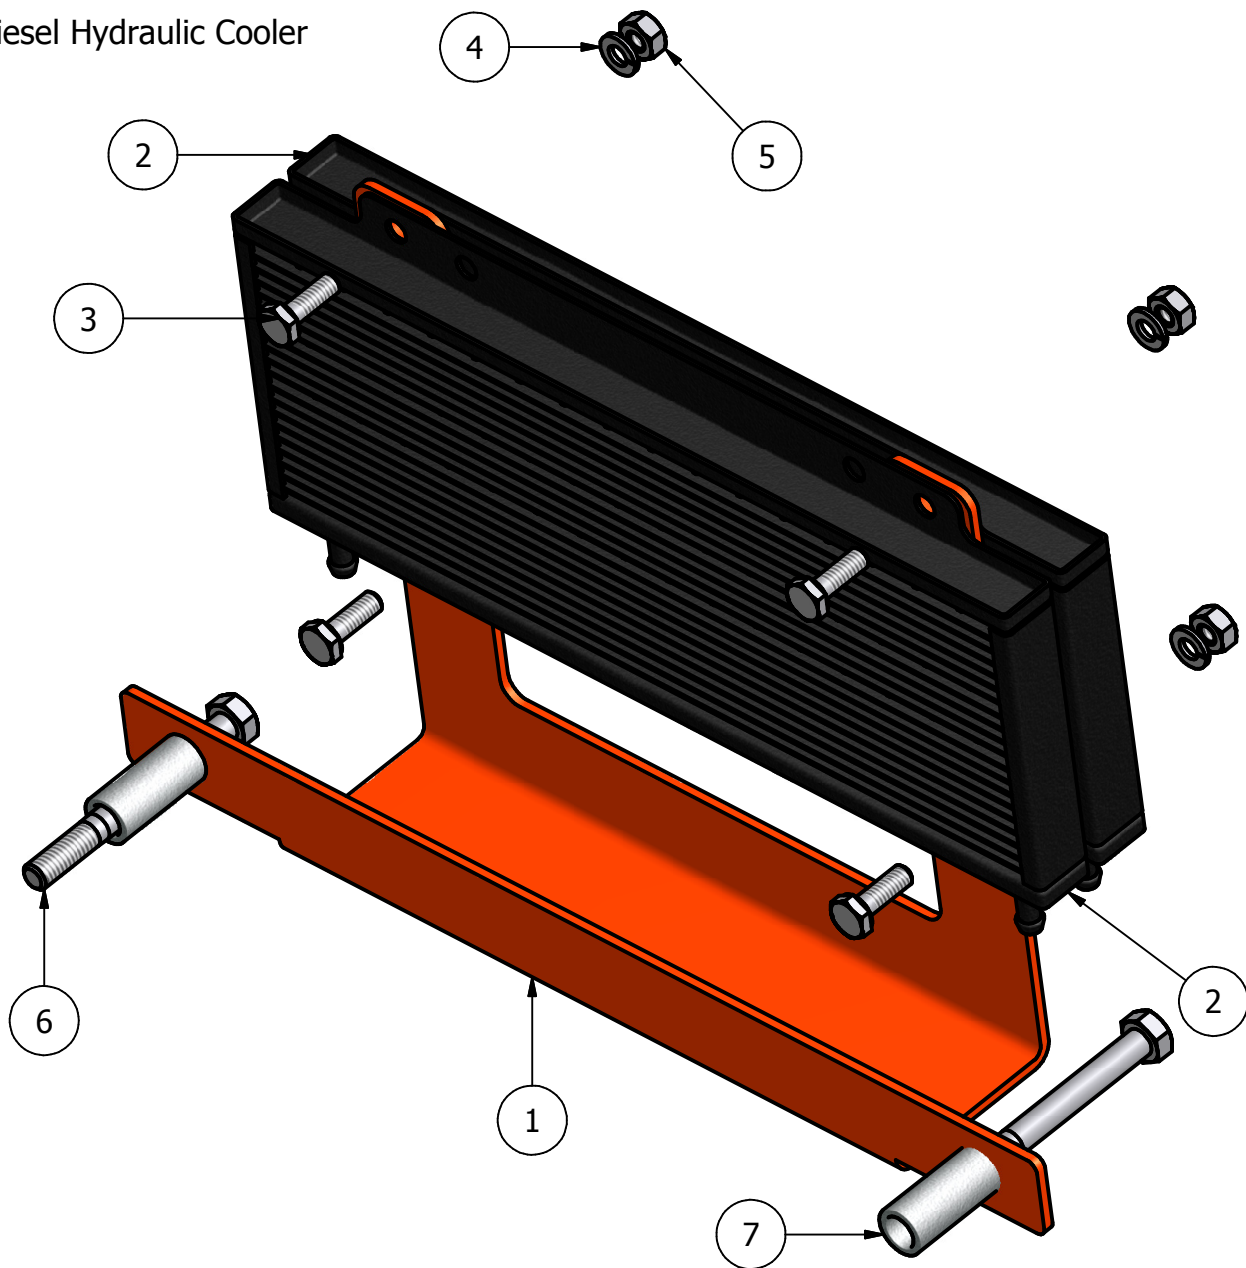

Diesel Hydraulic Cooler

Parts List			
ITEM	QTY	PART NUMBER	DESCRIPTION
1	1	057-5950-00	Cooler Holder
2	2	061-8012-00	Hydraulic Cooler
3	4	018-8052-00	1/4" x 3/4" Hex Bolt
4	4	019-4008-00	1/4" Lock Washer
5	4	013-8039-00	1/4" Hex Nut
6	2	018-5355-00	5/16" x 6" Bolt (28hp)
6	2	018-4701-00	5/16" x 3" Bolt (35hp)
7	2	025-8000-00	Cooler Holder Spacer (35hp)
7	2	025-3100-00	Cooler Holder Spacer (28hp)