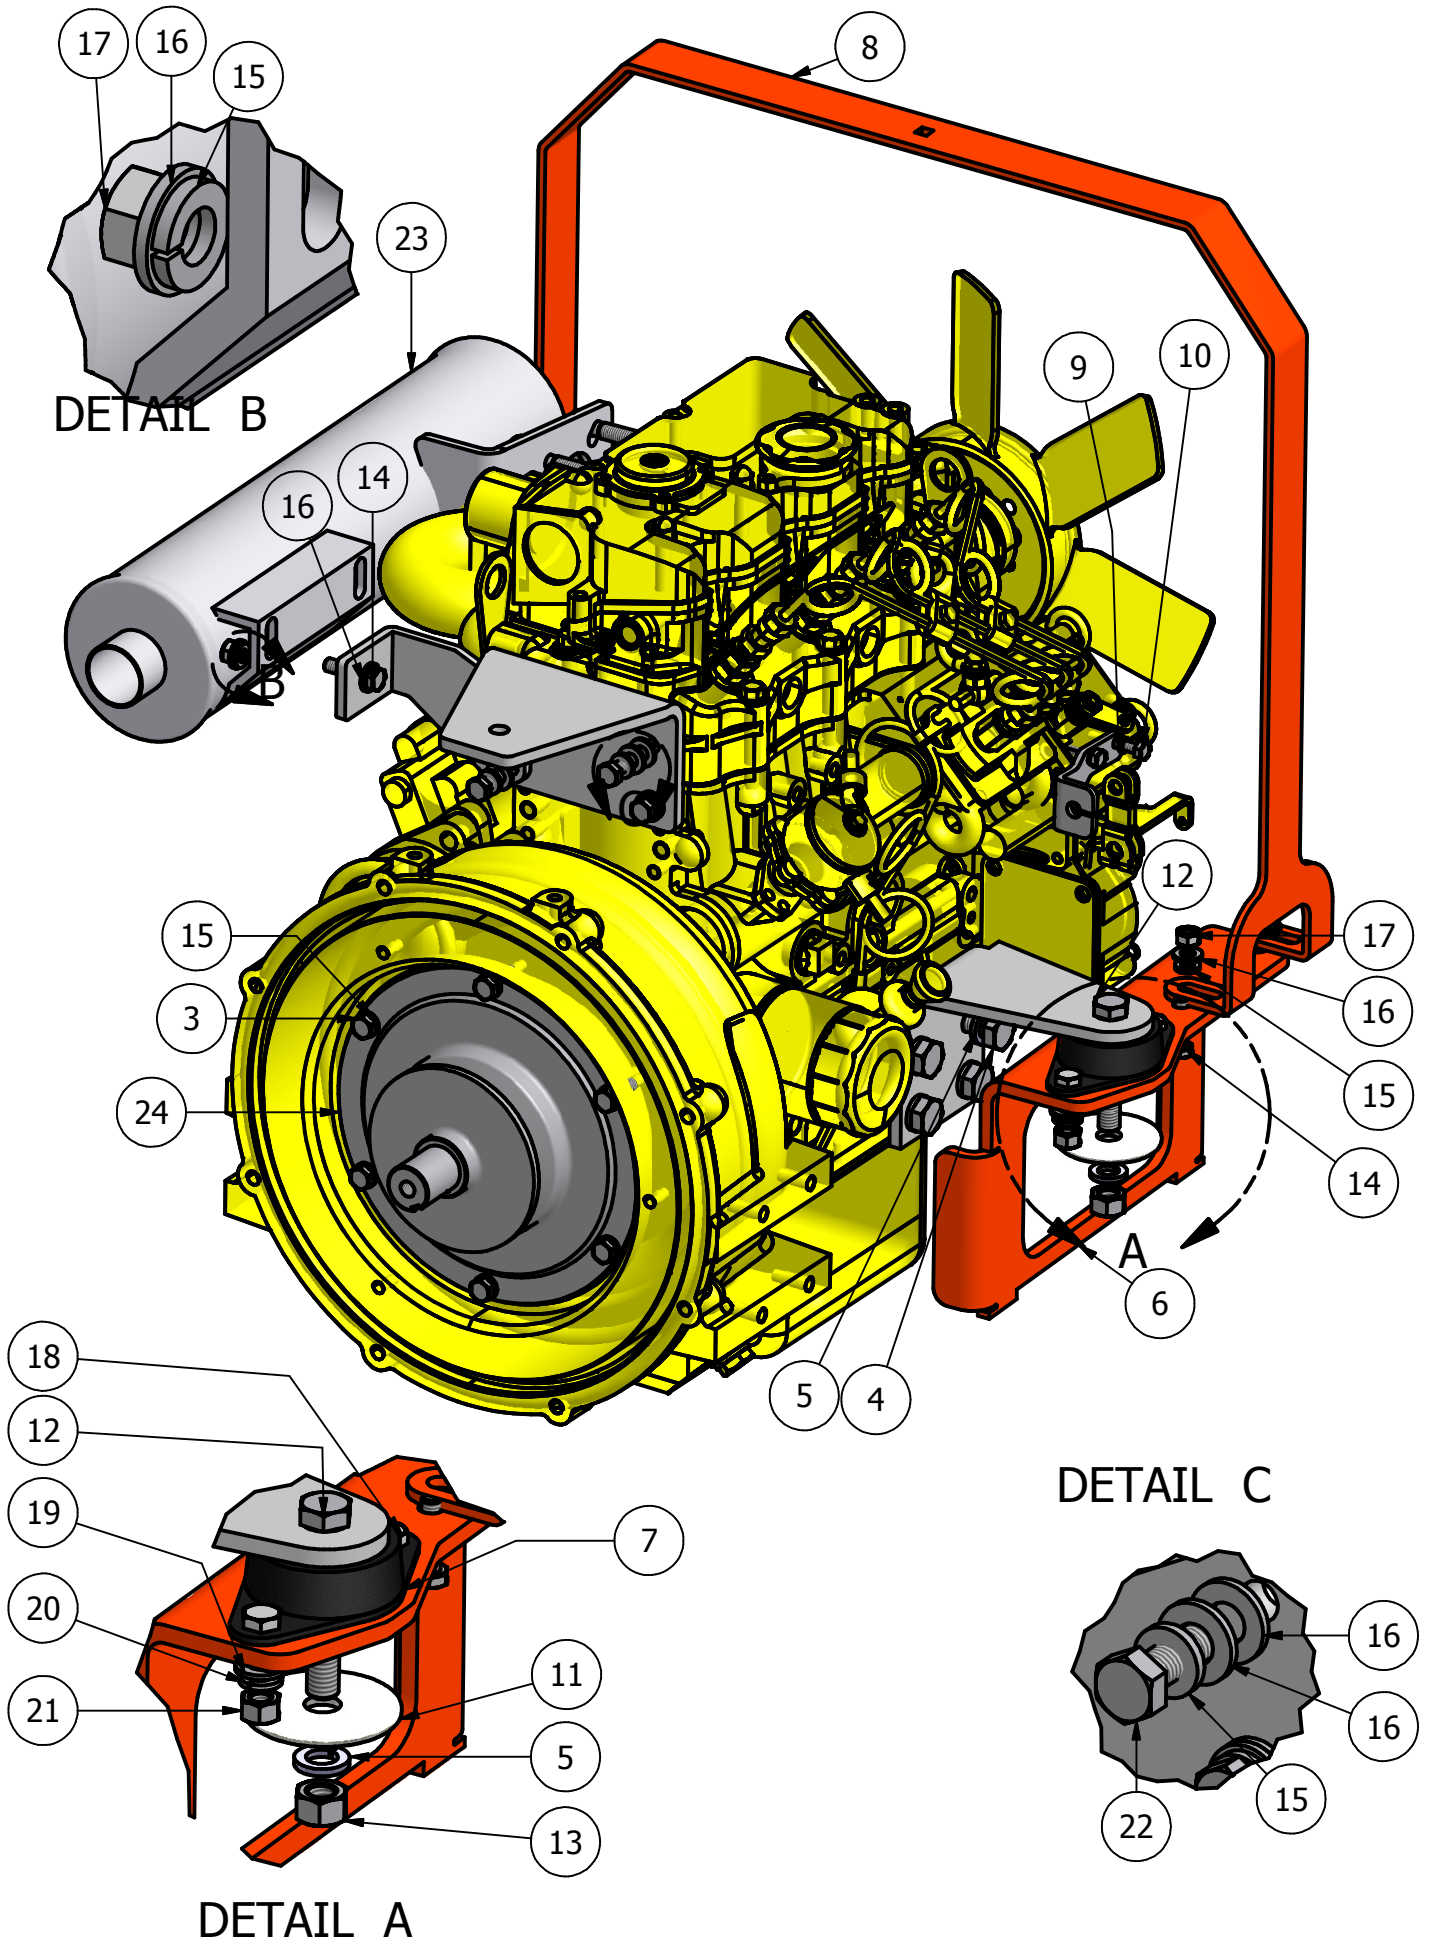

Parts List			
ITEM	QTY	PART NUMBER	DESCRIPTION
1	1	015-0004-00	28hp Caterpillar Engine
2	1	015-5600-00	35hp Caterpillar Engine
3	6	018-2007-00	5/16" x 1" Bolt
4	8	018-6022-00	12mm x 25mm Bolt
5	10	019-5007-00	1/2" Lock Washer
6	1	070-5510-00	28hp Diesel Frame
6	1	070-5520-00	35hp Diesel Frame
7	2	032-2000-00	Rubber Isolator
8	1	201-8001-00	Hood Holder
9	2	019-4008-00	1/4" Lock Washer
10	2	018-2000-00	6mm x 20mm Bolt
11	2	032-4051-00	Snubbing Washer
12	2	018-7016-00	1/2" x 3" Hex Bolt
13	2	013-7018-00	1/2" Hex Nut
14	5	018-5025-00	5/16" x 1 1/4" Hex Bolt
15	15	019-8051-00	5/16" Lock Washer
16	12	019-8044-00	5/16" Flat Washer
17	5	013-8043-00	5/16" Nut
18	4	018-6049-00	3/8" x 1" Hex Bolt
19	4	019-5029-00	3/8" Flat Washer
20	4	019-5037-00	3/8" Lock Washer
21	4	013-6014-00	3/8" Hex Nut
22	4	018-2001-00	8mm x 25 Bolt
23	1	015-0005-00	Diesel Muffler
24	1	017-3000-00	Stub Shaft