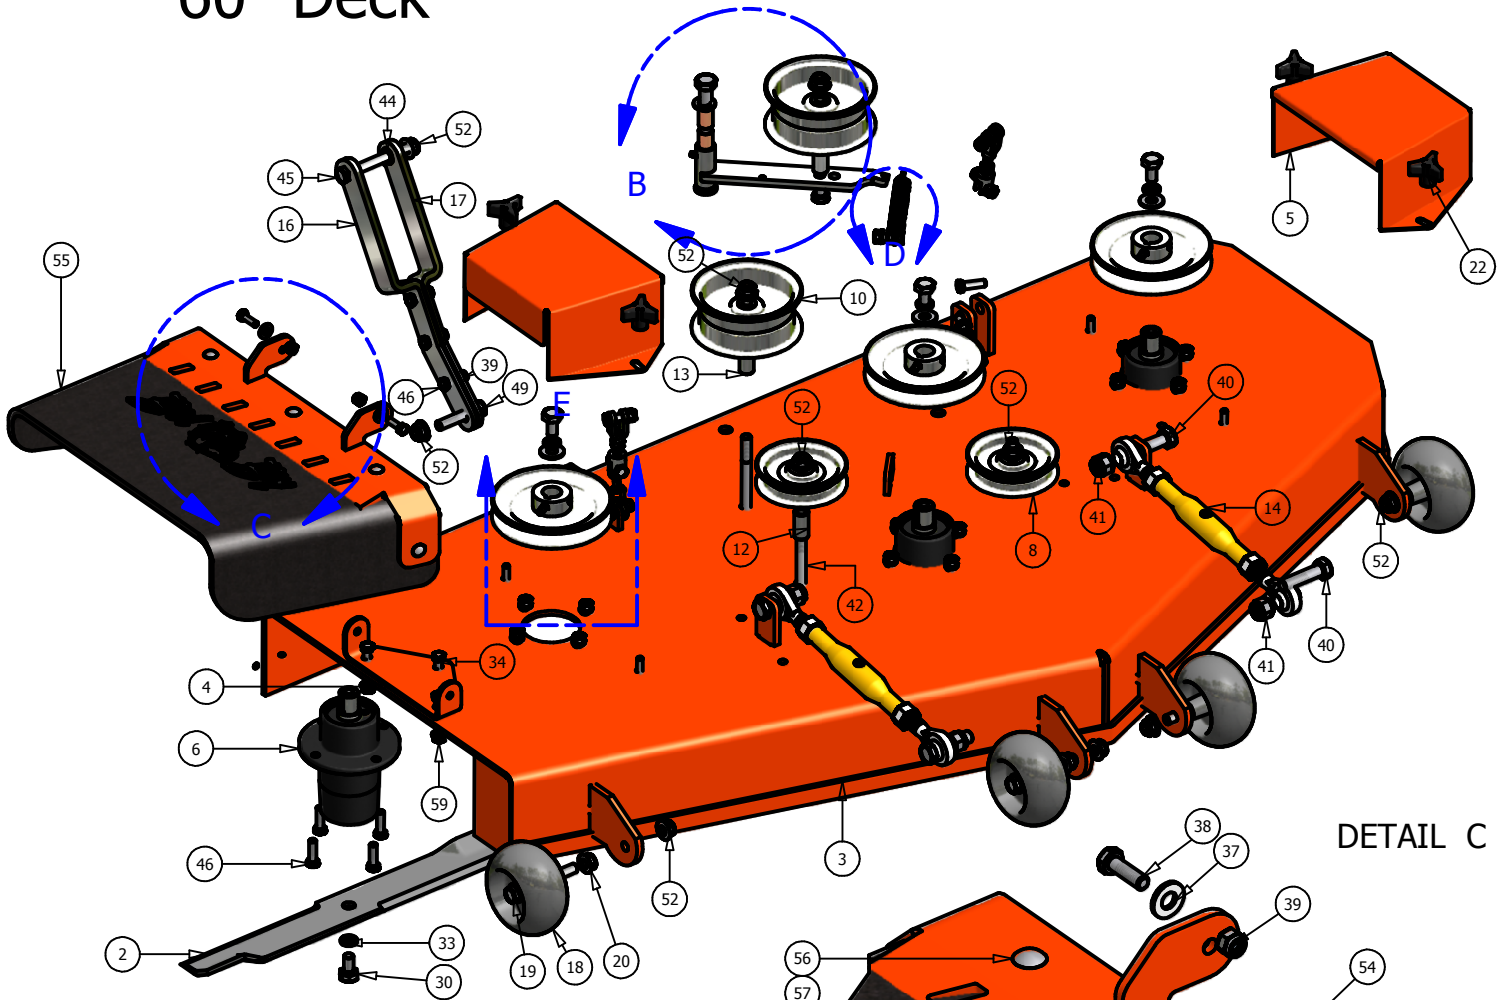

60" Deck

DETAIL C

60 Inch Deck Parts List			
ITEM	QTY	PART NUMBER	DESCRIPTION
1	1	041-0236-00	60" Deck Belt
2	3	038-6060-00	60" Fusion Blade
3	1	060-5403-00	60" Deck
4	1	206-6017-00	Discharge Chute Hanger
5	2	014-6004-00	Pulley Guard
6	3	037-6015-00	Spindle
7	1	039-6936-00	Deck Idler Arm
8	2	033-6001-00	4 3/4" Idler Pulley
9	3	033-6004-00	6 1/4" Drive Pulley
10	2	033-5001-00	5 3/4" Flat Idler Pulley
11	1	025-5337-00	1 1/4" Pulley Spacer
12	2	025-5338-00	Pup Pulley Spacer
13	1	025-5339-00	1 3/4" Pulley Spacer
14	2	048-6056-00	Turnbuckle
15	2	013-6058-00	3/4" Left Handed Nut
16	2	031-6027-00	Deck Support Arm (Left)
17	2	031-6028-00	Deck Support Arm (Right)
18	6	022-5234-00	Anti-Scalp Rollers
19	6	018-5019-00	1/2" x 4" Bolt (Grade 8)
20	6	013-5300-00	1/2" Flange Nut
21	1	034-9035-00	Deck Idler Spring
22	4	045-6043-00	5/16" Knob
23	2	046-6044-00	Female Yoke
24	2	046-6048-00	Male Yoke
25	2	047-6047-00	3" Chain
26	1	024-6034-00	Grease Fitting (Drive-In Type)
27	2	032-6033-00	5/8" ID x 1 1/8" Brass Bushing
28	2	018-6049-00	3/8" x 1" Hex Bolt
29	13	019-5037-00	3/8" Lock Washer
30	3	018-6021-00	5/8" x 1.5" Fine Threaded Bolt
31	3	018-5006-00	1/2" x 1 1/2" Bolt (Fine Threaded)
32	3	030-6029-00	3/8" Set Screw
33	3	019-4807-00	5/8" Lock Washer
34	3	018-5250-00	3/8" x 3/4" Hex Bolt
35	1	018-5311-00	5/8" x 4" Hex Bolt
36	2	019-6017-00	.635 ID Plastic Washer
37	2	019-6042-00	.360 ID Plastic Washer
38	2	018-5015-00	5/16" x 1" Hex Bolt
39	15	013-7021-00	5/16" Nylock Nut
40	4	018-6059-00	5/8" x 2 1/2" Hex Bolt
41	4	013-7021-00	5/8" Nylock Nut
42	3	018-6054-00	1/2" x 3 1/2" Bolt
44	4	019-5010-00	1/2" Brass Washer
45	2	018-7050-00	1/2" x 4 1/2" Bolt
46	18	018-5040-00	3/8" x 1 1/4" Hex Bolt
47	14	013-6014-00	3/8" Hex Nut
48	3	019-5007-00	1/2" Lock Washer
49	2	018-6036-00	1/2" x 2 1/2" Hex Bolt
50	5	018-6012-00	3/8" x 1 1/2" Hex Bolt
51	3	019-6020-00	1/2" Cupped Washer
52	13	013-8050-00	1/2" Flange Lock Nut
53	1	039-4863-00	2007 Lower Hanger Plate
54	1	039-4864-00	2007 Hanger Plate
55	1	210-6005-00	Rubber Side Discharge
56	5	018-5020-00	5/16" x 1 1/2" Carriage Bolt
57	5	013-8049-00	5/16" Nylock Flange Nut
58	1	018-7016-00	1/2" x 3" Bolt
59	3	013-5201-00	3/8" Flange Nut
60	1	019-5029-00	3/8" Flat Washer