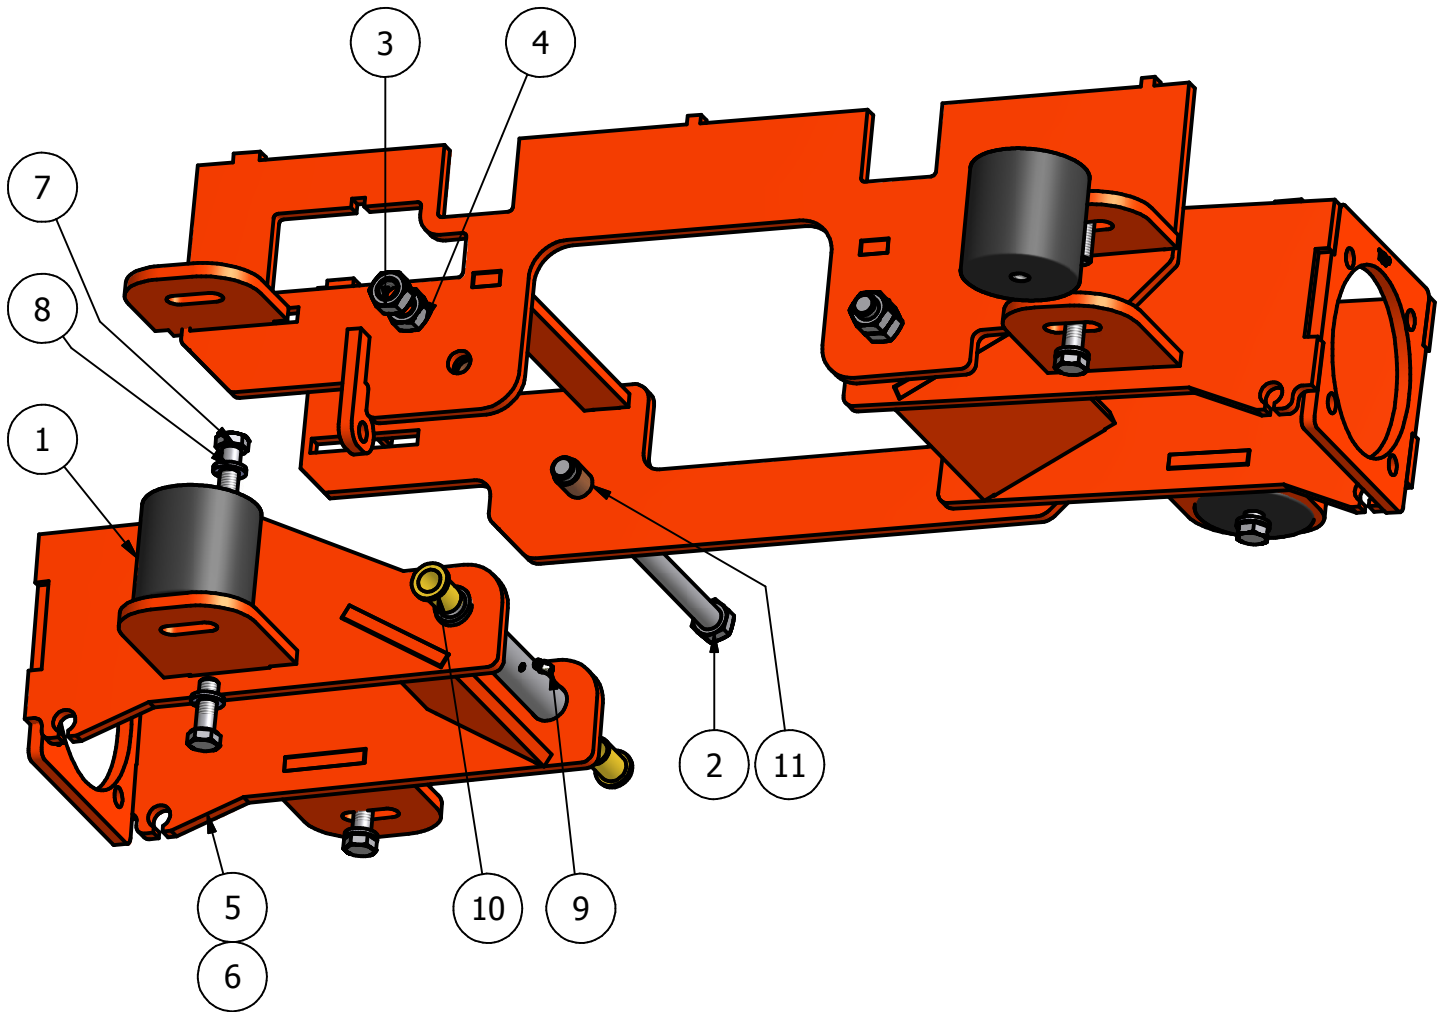

Drive Arms

Parts List			
ITEM	QTY	PART NUMBER	DESCRIPTION
1	1	031-8822-00/031-8821-00	Right Drive Arm/ Left
2	2	069-4010-00	Rubber Steering Handle
3	1	027-8819-00/027-8820-00	Left Drive Arm Lever Housing/Right
4	2	087-8080-00	Damper
5	2	018-2050-00	10MM Damper Ball Stud
6	4	034-8025-00	Drive Lever Spring
7	8	019-8027-00	.515 ID Nylon Shoulder Washer
8	2	035-5344-00	Push Rod
9	4	099-6046-00	3/8-24 Ball joint (female/male)
10	4	013-8043-00	5/16" Nut
11	10	032-8024-00	.507 ID Nylon Bushing
12	4	019-5037-00	3/8" Lock Washer
13	6	019-8051-00	5/16" Lock Washer
14	2	018-8063-00	5/16" x 3/4" Hex Bolt
15	4	018-2007-00	5/16" x 1/2" Flange Bolt
16	4	019-8054-00	.505 ID Plastic Washer
17	4	013-8050-00	1/2" Flange Lock Nut
18	8	013-6051-00	3/8" Fine Thread Nut

Parts List			
ITEM	QTY	PART NUMBER	DESCRIPTION
1	1	022-2006-00	13" x 6.50 - 6 Tire and Orange Wheel
2	2	032-9001-00	Rubber Isolator
3	2	010-7001-00	Bearing
4	1	014-7005-00	Dust Cover
5	2	022-7009-00	5/8" Bearing
6	1	020-7022-00	1/8" x 2 1/4" Cotter #8
7	2	018-3001-00	5/8" x 5/8" Shoulder Bolt
8	6	018-3003-00	1/2" x 1 1/4" Carriage Bolt
9	8	013-5300-00	1/2" Flange Nut
10	4	018-5006-00	1/2" x 1 1/2" Hex Bolt
11	4	019-5007-00	1/2" Lock Washer
12	2	019-5038-00	5/8" Flat Washer
13	1	013-7004-00	1" Fine Threaded Castle Nut
14	2	025-7036-00	1/2" x 1/2" Collar Spacer
15	1	025-5202-00	7" x 1/2" ID Tire Spacer
16	1	018-3002-00	1/2" x 10" Bolt
17	2	032-5052-00	5/8" Shoulder Bushing
18	2	011-7002-00	Race

Suspension

Parts List			
ITEM	QTY	PART NUMBER	DESCRIPTION
1	4	032-8999-00	Vibration Mount
2	2	018-2051-00	5/8" x 10" Hex Bolt (Grade 8)
3	2	013-5301-00	5/8" Nylock 1/2 Jam
4	2	013-5020-00	5/8" Nut
5	2	070-8000-00	60" Inner Suspension Cage
6	2	070-8001-00	72" Inner Suspension Cage
7	8	018-5006-00	1/2" x 1" Hex Bolt
8	8	019-5007-00	1/2" Lock Washer
9	2	024-6034-00	Grease Fitting (Drive-In)
10	4	032-5050-00	Shoulder Spacer
11	4	215-2000-00	3/4" Brass Bushing