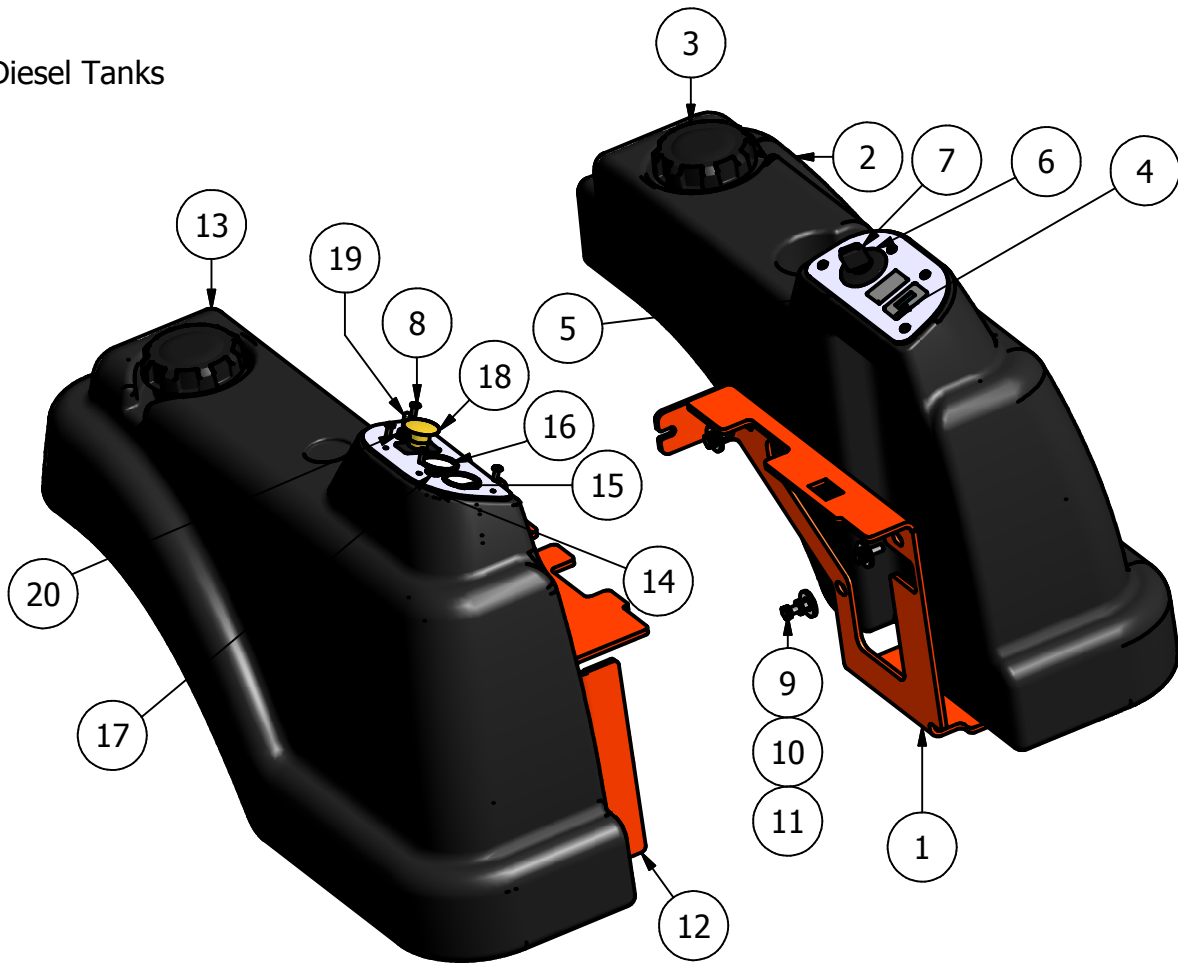

Diesel Tanks

Parts List			
ITEM	QTY	PART NUMBER	DESCRIPTION
1	1	031-2006-00	Left Fuel Tank Swing Support
2	1	067-3000-00	Left Fuel Tank with Fender
3	2	066-8076-00	Diesel Fuel Cap
4	1	083-4014-00	Hourmeter-Diesel
5	1	079-3402-00	Control Panel (Left)
6	1	077-8076-00	Ignition Switch
7	1	042-9000-00	Ignition Key
8	8	018-5301-00	10mm x 32 x 1" Bolt
9	10	018-5015-00	5/16" x 1" Hex Bolt
10	10	019-8051-00	5/16" Lock Washer
11	10	019-8044-00	1 5/16" Flat Washer
12	1	031-2011-00	Right Fuel Tank Support
13	1	067-3001-00	Right Fuel Tank with Fender
14	1	079-3403-00	Diesel Control Panel (Right)
15	1	086-5001-00	Oil Gauge
16	1	086-5000-00	Temperature Gauge
17	1	089-1000-00	Oil Light
18	1	056-8058-00	PTO Engager
19	1	078-8077-00	Deck Lift Joystick
20	1	014-8077-00	Joystick Cover