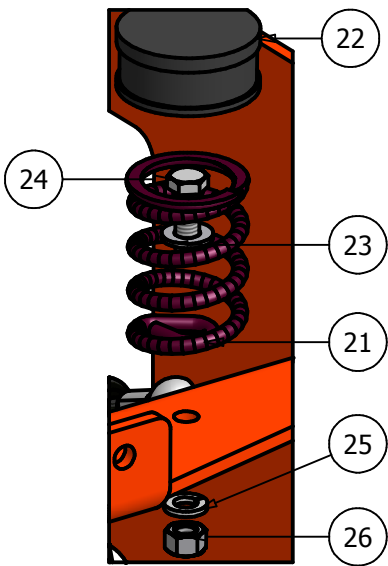

Diesel Seat Frame

DETAIL A

DETAIL C

Seat Frame			
ITEM	QTY	PART NUMBER	DESCRIPTION
1	1	080-6010-00	Seat Frame
2	1	069-8054-00	Brake Lever
3	3	077-8073-00	Brake Handle Switch
4	4	018-8056-00	1024 x 1" Bolt
5	2	018-8051-00	9" Stove Bolt for Diesel (Aos gets 8")
6	2	013-8051-00	1/4" Wing Nut
7	1	068-8050-00	Diesel Battery
8	1	043-8929-00	Battery hold-down
9	2	062-8013-00	Filter Head
10	1	066-8048-00	Hydraulic Tank Cap
11	1	064-8055-00	Short Brake Cable
12	1	064-8056-00	Long Brake Cable
13	2	063-8014-00	Hydraulic Filter
14	4	024-5050-00	1/2" x 1/2" Filter Head Fitting
15	4	018-8052-00	1/4" x 3/4" Hex Bolt
16	1	067-9016-00	Hydraulic Tank
17	2	213-6001-00	Hydraulic Tank Strap
18	2	024-5205-00	3/8" X 3/8" Hose Barb
19	2	024-5203-00	1/2" x 1/2" Filter Head Fitting (90 Degree)
20	1	055-8018-00	Throttle
21	2	034-8045-00	Seat Spring
22	2	014-8047-00	1 1/2" Spring Cap Cover
23	2	019-5029-00	3/8" Flat Washer
24	2	018-6012-00	3/8" x 1 1/2" Hex Bolt
25	4	019-5037-00	3/8" Lock Washer
26	8	013-6014-00	3/8" Hex Nut
27	2	019-8051-00	5/16" Lock Washer
28	2	013-8043-00	5/16" Nut
29	1	054-8016-00	Choke
30	2	013-8047-00	5/16" Nylock Nut
31	2	018-5200-00	1024 X 5/8" Buttonhead Bolt
32	2	018-8059-00	5/16" x 1 3/4" Hex Bolt
33	4	019-4008-00	1/4" Lock Washer
34	2	018-8063-00	5/16" x 3/4" Hex Bolt
35	1	029-8059-00	Piezo Buzzer
36	1	077-6000-00	Momentary Start Switch- Diesel