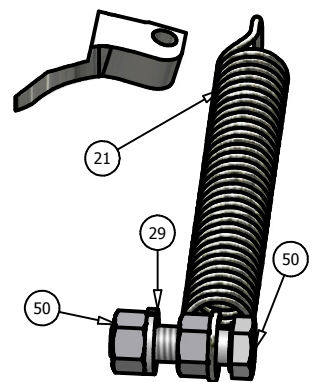

60" Deck

DETAIL C

DETAIL E

DETAIL B

DETAIL D

60 Inch Deck Parts List			
ITEM	QTY	PART NUMBER	DESCRIPTION
1	1	041-0236-00	60" Deck Belt
2	3	038-6060-00	60" Fusion Blade
3	1	060-5403-00	60" Deck
4	1	206-6017-00	Discharge Chute Hanger
5	2	014-6004-00	Pulley Guard
6	3	037-6015-00	Spindle
7	1	039-6936-00	Deck Idler Arm
8	2	033-6001-00	4 3/4" Idler Pulley
9	3	033-6004-00	6 1/4" Drive Pulley
10	2	033-5001-00	5 3/4" Flat Idler Pulley
11	1	025-5337-00	1 1/4" Pulley Spacer
12	2	025-5338-00	Pup Pulley Spacer
13	1	025-5339-00	1 3/4" Pulley Spacer
14	2	048-6056-00	Turnbuckle
15	2	013-6058-00	3/4" Left Handed Nut
16	2	031-6027-00	Deck Support Arm (Left)
17	2	031-6028-00	Deck Support Arm (Right)
18	6	022-5234-00	Anti-Scalp Rollers
19	6	018-5019-00	1/2" x 4" Bolt (Grade 8)
20	6	013-5300-00	1/2" Flange Nut
21	1	034-9035-00	Deck Idler Spring
22	4	045-6043-00	5/16" Knob
23	2	046-6044-00	Female Yoke
24	2	046-6048-00	Male Yoke
25	2	047-6047-00	3" Chain
26	1	024-6034-00	Grease Fitting (Drive-In Type)
27	2	032-6033-00	5/8" ID x 1 1/8" Brass Bushing
28	2	018-6049-00	3/8" x 1" Hex Bolt
29	13	019-5037-00	3/8" Lock Washer
30	3	018-6021-00	5/8" x 1.5" Fine Threaded Bolt
31	3	018-5006-00	1/2" x 1 1/2" Bolt (Fine Threaded)
32	3	030-6029-00	3/8" Set Screw
33	3	019-4807-00	5/8" Lock Washer
34	3	018-5250-00	3/8" x 3/4" Hex Bolt
35	1	018-5311-00	5/8" x 4" Hex Bolt
36	2	019-6017-00	.635 ID Plastic Washer
37	2	019-6042-00	.360 ID Plastic Washer
38	2	018-5015-00	5/16" x 1" Hex Bolt
39	15	013-7021-00	5/16" Nylock Nut
40	4	018-6059-00	5/8" x 2 1/2" Hex Bolt
41	4	013-7021-00	5/8" Nylock Nut
42	3	018-6054-00	1/2" x 3 1/2" Bolt
44	4	019-5010-00	1/2" Brass Washer
45	2	018-7050-00	1/2" x 4 1/2" Bolt
46	18	018-5040-00	3/8" x 1 1/4" Hex Bolt
47	14	013-6014-00	3/8" Hex Nut
48	3	019-5007-00	1/2" Lock Washer
49	2	018-6036-00	1/2" x 2 1/2" Hex Bolt
50	5	018-6012-00	3/8" x 1 1/2" Hex Bolt
51	3	019-6020-00	1/2" Cupped Washer
52	13	013-8050-00	1/2" Flange Lock Nut
53	1	039-4863-00	2007 Lower Hanger Plate
54	1	039-4864-00	2007 Hanger Plate
55	1	210-6005-00	Rubber Side Discharge
56	5	018-5020-00	5/16" x 1 1/2" Carriage Bolt
57	5	013-8049-00	5/16" Nylock Flange Nut
58	1	018-7016-00	1/2" x 3" Bolt
59	3	013-5201-00	3/8" Flange Nut
60	1	019-5029-00	3/8" Flat Washer