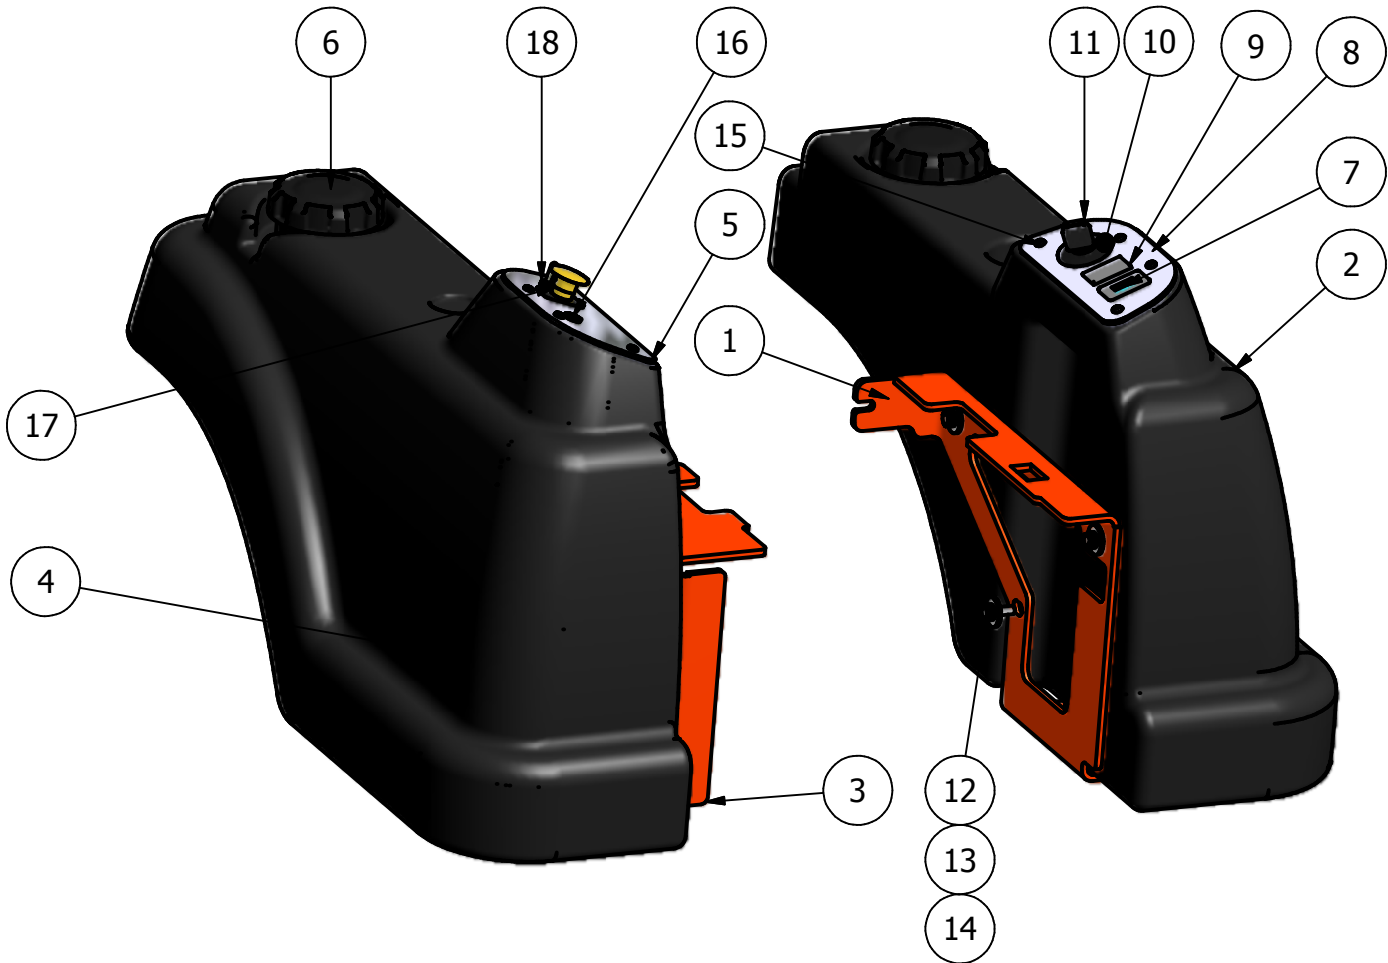

AOS Tanks

Parts List			
ITEM	QTY	PART NUMBER	DESCRIPTION
1	1	031-2006-00	Left Fuel Tank Swing Support
2	1	067-3000-00	Left Fuel Tank with Fender
3	1	031-2011-00	Fuel Tank Support (Right)
4	1	067-3001-00	Right Fuel Tank with Fender
5	1	079-3403-00	AOS control panel (Right)
6	2	066-8076-00	Fuel Cap
7	1	083-4013-00	Tachometer
8	1	079-3402-00	Control Panel (Left)
9	1	018-1040-00	control panel stop
10	1	077-8076-00	Ignition Switch
11	1	042-9000-00	Ignition Key
12	10	018-5015-00	5/16" x 1" Hex Bolt
13	10	019-8051-00	5/16" Lock Washer
14	5	019-8054-00	.505 Nylon Spacer
15	8	018-5301-00	10mm x 32 x 1" Bolt
16	1	089-1000-00	Oil Light
17	1	056-8058-00	PTO Engager
18	1	078-8077-00	Deck Lift Joystick