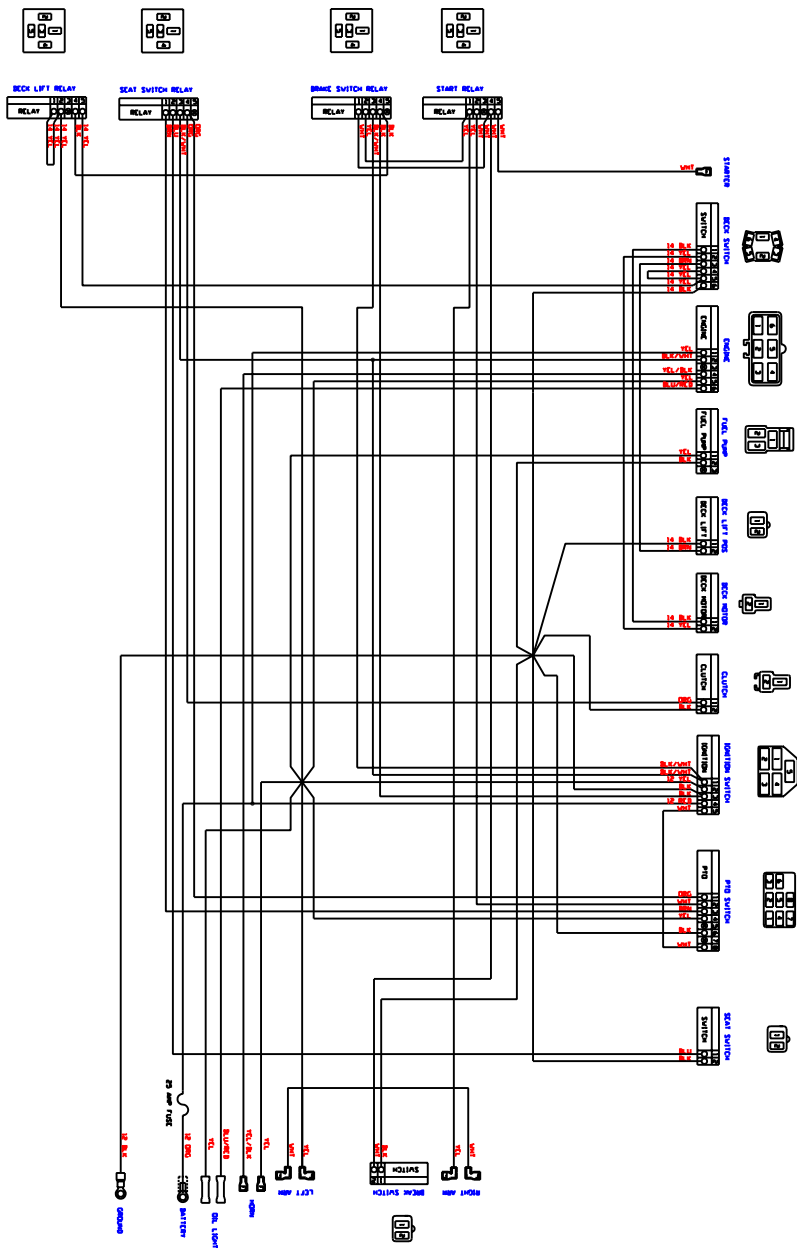

72" Deck			
ITEM	QTY	PART NUMBER	DESCRIPTION
1	1	041-0236-00	72" Deck Belt-B189
2	1	060-7205-00	72" Deck
3	3	038-7230-00	72" Fusion Blade
4	3	037-6015-00	Spindle
5	2	014-7204-00	Pulley Guard
6	1	034-9035-00	Deck Idler Spring
7	3	033-7203-00	7" Deck Pulley
8	2	033-6001-00	4 3/4" Idler Pulley
9	2	031-6028-00	Deck Support Arm (Right)
10	2	031-6027-00	Deck Support Arm (Left)
11	2	033-5001-00	5 3/4" Flat Idler Pulley
12	1	039-6936-00	Deck Idler Arm
13	2	048-6056-00	Turnbuckle
14	2	046-6044-00	Female Yoke
15	2	046-6048-00	Male Yoke
16	2	047-6047-00	3" Chain
17	4	045-6043-00	5/16" Knob
18	6	022-5234-00	Anti-Scalp Rollers
19	1	018-5311-00	5/8" x 4" Hex Bolt
20	2	019-6017-00	.635 ID Plastic Washer
21	1	024-6034-00	Grease Fitting (Drive-In Type)
22	2	032-6033-00	5/8" ID x 1 1/8" Brass Bushing
23	2	018-6036-00	1/2" x 2 1/2" Hex Bolt
24	5	018-6012-00	3/8" x 1 1/4" Hex Bolt
25	13	019-5037-00	3/8" Lock Washer
26	17	013-6014-00	3/8" Hex Nut
27	18	018-5040-00	3/8" x 1 1/4" Hex Bolt
28	3	018-6019-00	1/2" x 1 1/2" Fine Thread Bolt
29	3	019-5007-00	1/2" Lock Washer
30	3	018-6021-00	5/8" x 1.5" Fine Threaded Bolt
31	3	019-4807-00	5/8" Lock Washer
32	2	025-5338-00	1 1/2" Pulley Spacer
33	1	025-5339-00	1 3/4" Pulley Spacer
34	1	018-6054-00	1/2" x 3 1/2" Bolt
35	6	013-5300-00	1/2" Flange Nut
36	6	018-5015-00	5/16" x 1" Hex Bolt
37	6	018-5019-00	1/2" x 4" Bolt (Grade 8)
38	2	013-6058-00	3/4" Left Handed Nut
39	4	018-6059-00	5/8" x 2 1/2" Hex Bolt
40	5	013-7021-00	5/8 Std NC Nylock Nut
41	2	013-6051-00	3/8" Fine Threaded Jam Nut
43	2	019-5029-00	3/8" Flat Washer
44	3	018-5250-00	3/8" x 3/4" Hex Bolt
45	2	019-6042-00	.360 ID Plastic Washer
46	14	013-8047-00	5/16" Nylock Nut
47	4	019-5010-00	1/2" Brass Washer
48	2	018-7050-00	1/2" x 4 1/2" Bolt
49	3	019-6020-00	1/2" Cupped Washer
50	14	013-8050-00	1/2" Flange Lock Nut
51	1	025-5337-00	1 1/4" Pulley Spacer
52	3	030-6029-00	3/8" Hex Bolt
53	1	039-4880-00	2007 Hanger Plate
54	1	210-6005-00	Rubber Side Discharge
55	5	018-5020-00	5/16" x 1 1/2" Carriage Bolt
56	5	013-8049-00	5/16" Nylock Flange Nut
57	1	039-4881-00	2007 Lower Hanger Plate
58	1	018-7016-00	1/2" x 3" Bolt
59	1	206-6017-00	2007 Lower Hanger Plate

ALL WIRTS MUST BE WIRTS OR EQUIVALENT.

ELECTREX, INC.
AUTOMOBILE, INC.
CUSTOMER: _____
ORDER P/N: _____
DATE P/N: _____
DRAWN BY: _____
DATE: _____