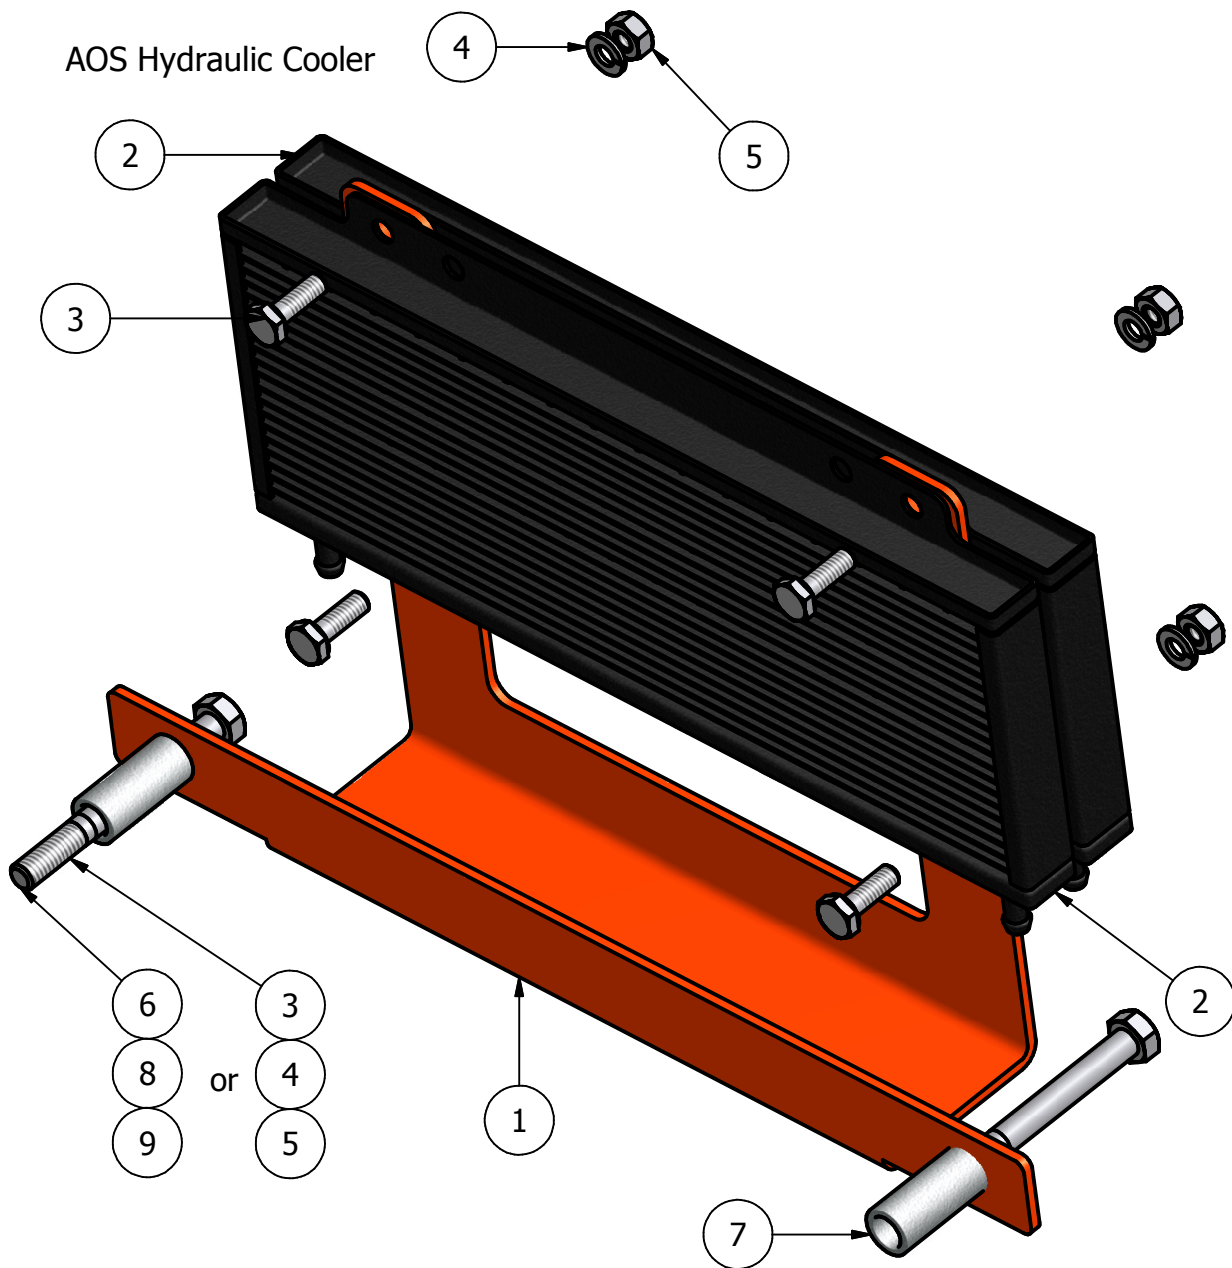

Parts List			
ITEM	QTY	PART NUMBER	DESCRIPTION
1	1	057-5950-00	Cooler Holder
2	2	061-8012-00	Hydraulic Cooler
3	4	018-8052-00	1/4" x 3/4" Hex Bolt
4	2	019-4008-00	1/4" Lock Washer
5	2	013-8039-00	1/4" Hex Nut
6	2	018-5355-00	5/16" x 6" Hex Bolt (35hp AOS)
7	2	025-3100-00	5" Cooler Holder Spacer (35hp AOS)
8	1	019-8051-00	5/16" Lock Washer
9	1	013-8043-00	5/16" Nut

27 Kawasaki Only			
ITEM	QTY	PART NUMBER	DESCRIPTION
3	4	018-8052-00	1/4" x 3/4" Hex Bolt
4	2	019-4008-00	1/4" Lock Washer
5	2	013-8039-00	1/4" Hex Nut