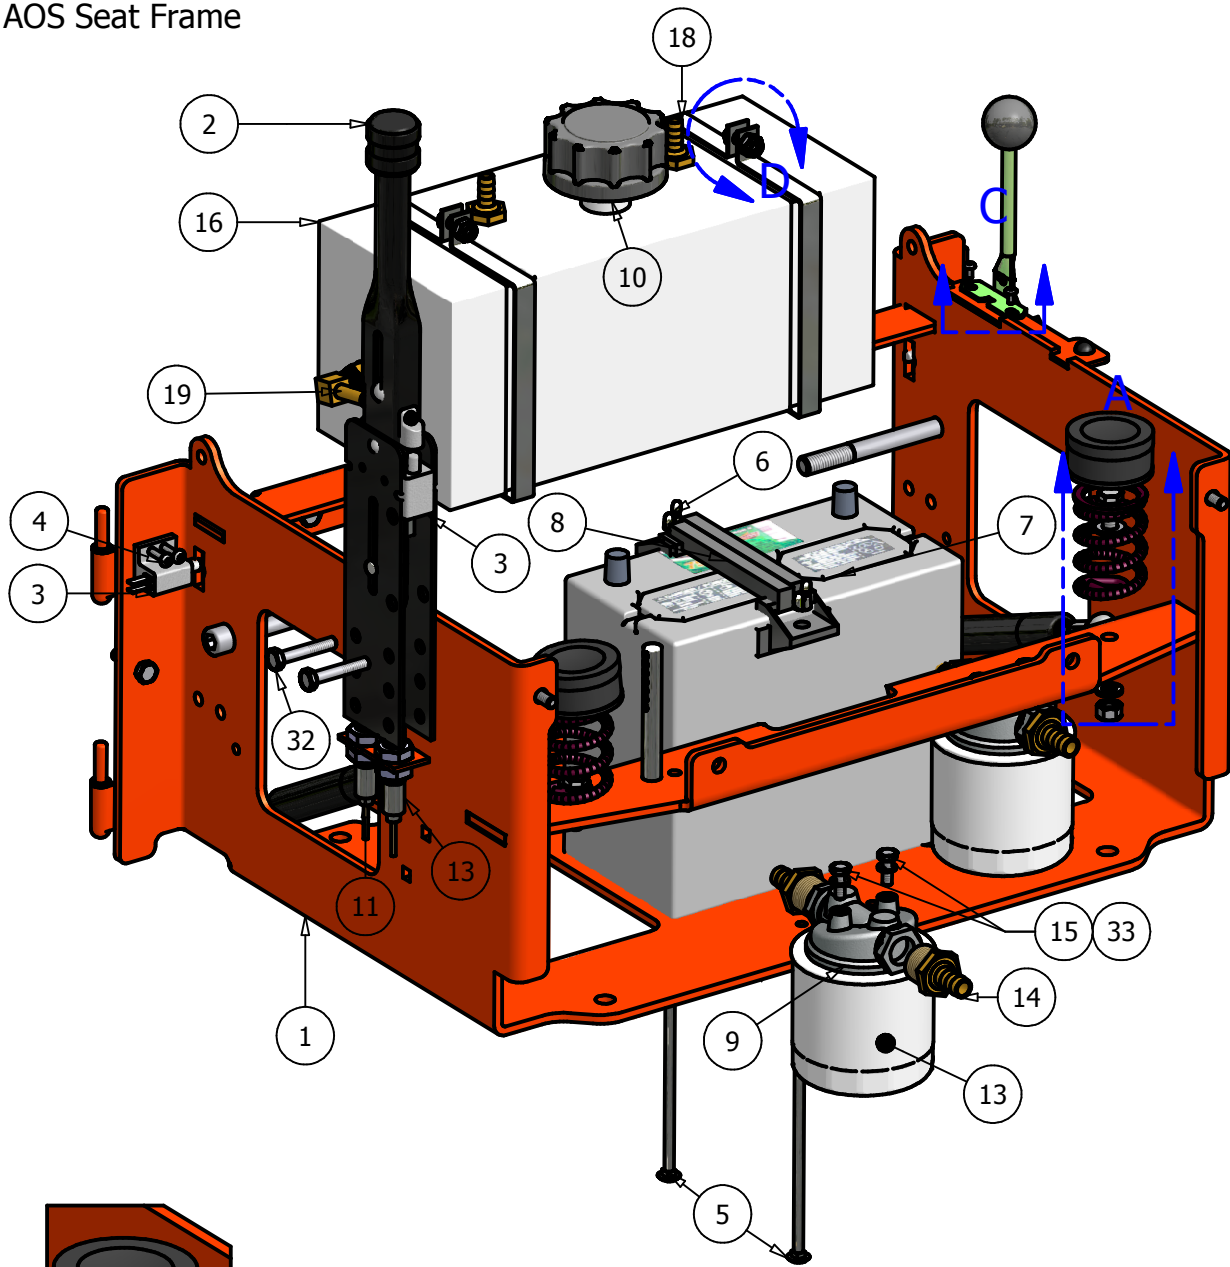

AOS Seat Frame

DETAIL A

Seat Frame			
ITEM	QTY	PART NUMBER	DESCRIPTION
1	1	080-6010-00	Seat Frame
2	1	069-8054-00	Brake Lever
3	3	077-8073-00	Brake Handle Switch
4	4	018-8056-00	1024 x 1" Bolt
5	2	018-8051-00	8" Stove Bolt (Diesel gets 9")
6	2	013-8051-00	1/4" Wing Nut
7	1	068-8049-00	Battery
8	1	043-8929-00	Battery Hold-Down
9	2	062-8013-00	Filter Head
10	1	066-8048-00	Hydraulic Tank Cap
11	1	064-8055-00	Short Brake Cable
12	1	064-8056-00	Long Brake Cable
13	2	063-8014-00	Hydraulic Filter
14	4	024-5050-00	1/2" x 1/2" Filter Head Fitting
15	4	018-8052-00	1/4" x 3/4" Hex Bolt
16	1	067-9016-00	Hydraulic Tank
17	2	213-6001-00	Hydraulic Tank Strap
18	2	024-5205-00	3/8" X 3/8" Hose Barb
19	2	024-5203-00	1/2" x 1/2" Filter Head Fitting (90 Degree)
20	1	055-8017-00	Throttle
21	2	034-8045-00	Seat Spring
22	2	014-8047-00	Spring Cap Cover
23	2	019-5029-00	3/8" Flat Washer
24	2	018-6012-00	3/8" x 1 1/2" Hex Bolt
25	4	019-5037-00	3/8" Lock Washer
26	8	013-6014-00	3/8" Hex Nut
27	12	019-8051-00	5/16" Lock Washer
28	8	019-8044-00	5/16" Flat Washer
29	1	054-8016-00	Choke
30	1	013-8047-00	5/16" Nylock Nut
31	2	018-5200-00	1024 X 5/8" Buttonhead Bolt
32	2	018-8059-00	5/16" x 1 3/4" Hex Bolt
33	4	019-4008-00	1/4" Lock Washer
34	4	018-8063-00	5/16" x 3/4" Hex Bolt
35	1	029-8059-00	Piezo Buzzer- 27 Kawasaki Only
36	1	071-3000-00	Seat
37	1	026-2006-00	Seat Plate