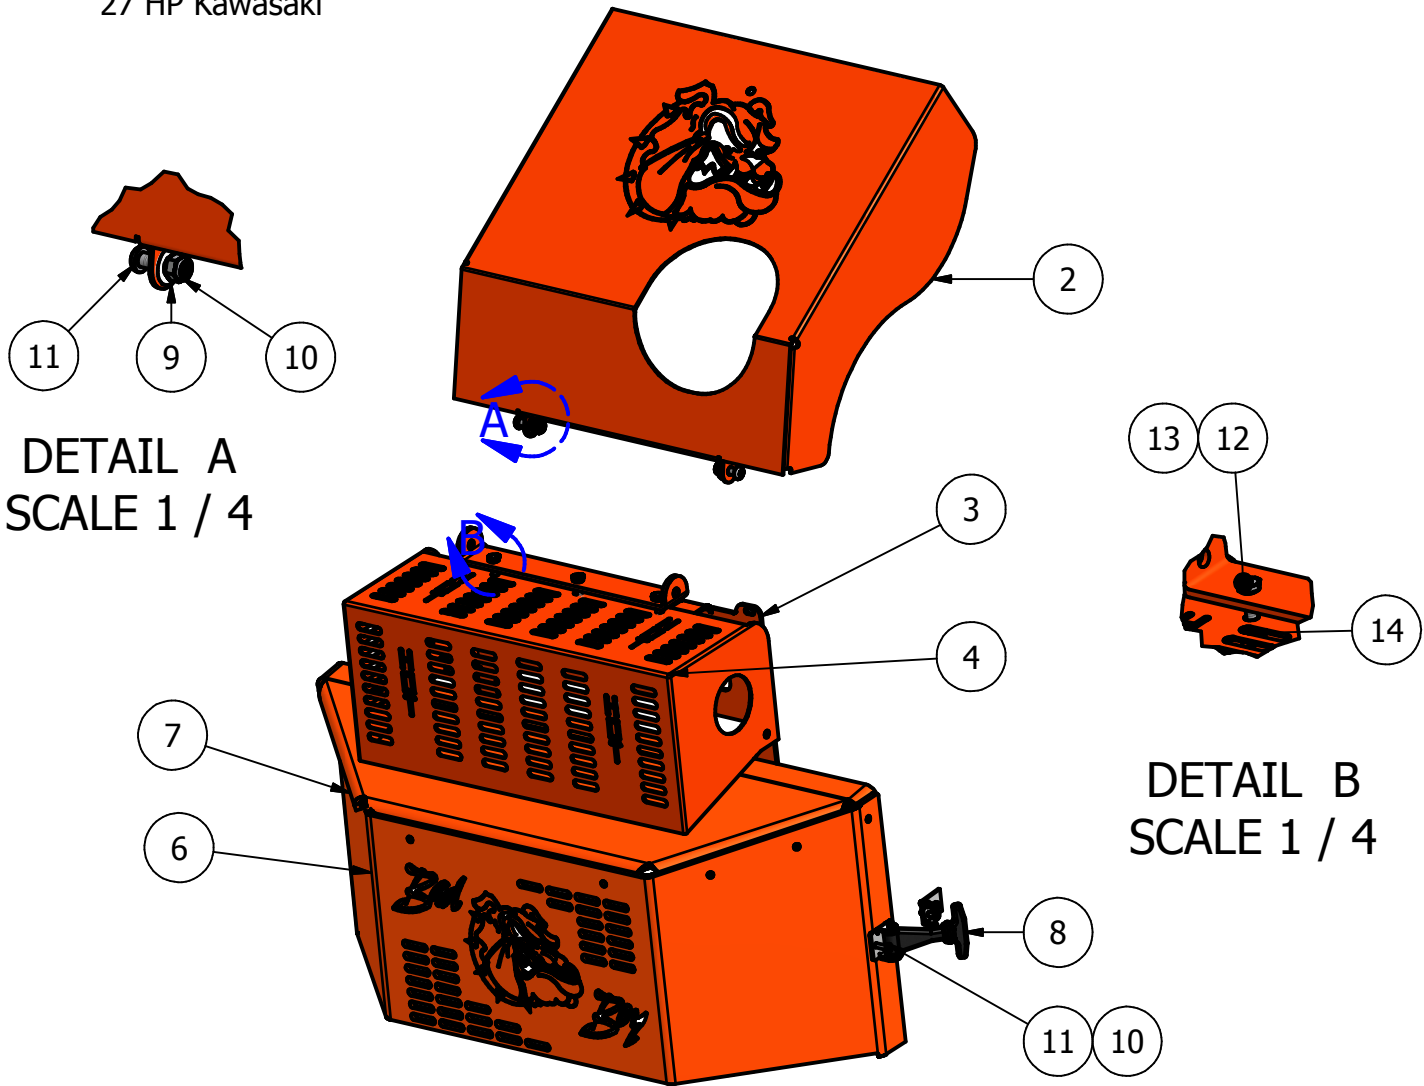

27 HP Kawasaki

Parts List			
ITEM	QTY	PART NUMBER	DESCRIPTION
1	1	026-8020-00	AOS Pump Plate
2	1	059-5204-00	Donaldson hood
3	1	039-5951-00	Hood Holder Bracket
4	1	043-5941-00	Muffer Guard
6	1	014-5940-00	Back Pump Cover
7	1	014-5912-00	Top Pump Cover
8	1	052-5020-00	Pump Cover Latch
9	3	019-6042-00	.360 ID Plastic Washer
10	4	013-5019-00	1024 Nylock Nut
11	4	018-8056-00	1024 x 1/2" Buttonhead Bolt
12	5	018-8052-00	1/4" x 3/4" SS Buttonhead Bolt
13	5	019-4008-00	1/4" Lock Washer
14	5	013-8039-00	1/4" Hex Nut