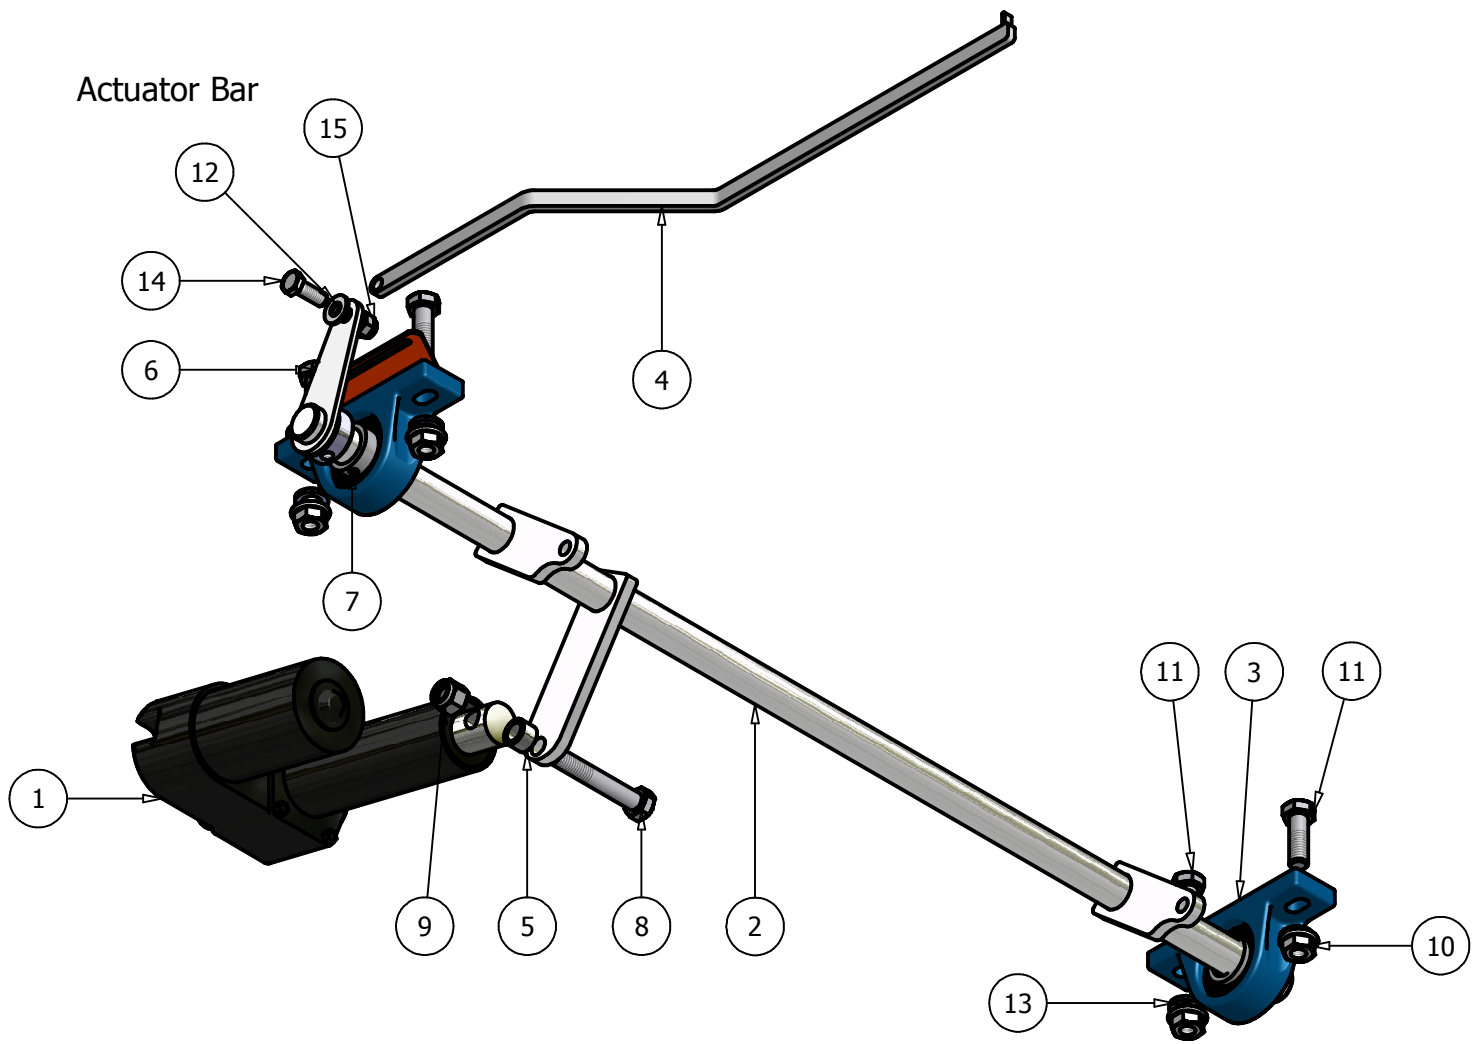

www.badboymowers.com

**PARTS MANUAL FOR BAD BOY AOS
MODELS
2008**

**35hp Vanguard
27hp Kawasaki**

www.badboymowers.com

Actuator Bar	3
Back Panel	4,5
AOS Clutch Assembly	6,7
Clutch Stack	8
Wheel Motor	9,10
Floor Panel	11
Seat Frame	12,13
Drive Arm	14,15
Front Wheel Assembly - Suspension	16
Rear Suspension	17
Fuel Tanks	18
Spindle	19
Hydraulic Cooler	20
Engine	21
Rear Pulley Assembly	22
60" Deck	23,24
72" Deck	25,26
Wiring Schematic - 27hp Kawasaki	27
Wiring Schematic - 35hp Vanguard	28
Technical Support	29

Actuator Bar			
ITEM	QTY	PART NUMBER	DESCRIPTION
1	1	035-7033-00	Actuator
2	1	028-7920-00	Actuator Bar
3	2	017-7008-00	1" Pillow Block
4	1	028-5203-00	Height Indicator
5	2	025-7036-00	1/2" x 1/2" Collar Spacer
6	1	031-7000-00	2006 Height Indicator Lever
7	1	030-6029-00	3/8 " Set Screw
8	2	018-7016-00	1/2" x 3" Hex Bolt
9	2	013-6037-00	1/2" Nylock Nut
10	4	013-5300-00	1/2" Flange Nut
11	4	018-5600-00	1/2" x 1 1/2" Hex Bolt
12	1	019-6042-00	.360 ID Plastic Washer
13	4	019-5007-00	1/2" Lock Washer
14	1	018-6049-00	3/8" x 1" Hex Bolt
15	1	013-5041-00	3/8 Nylock Nut

35hp Briggs

DETAIL A
SCALE 1 / 3

Parts List			
ITEM	QTY	PART NUMBER	DESCRIPTION
1	1	043-2004-00	Muffler Guard (35hp)
2	1	014-5940-00	Pump Cover (35hp)
3	1	014-5912-00	Top Pump Cover
4	6	018-8052-00	1/4" x 3/4" SS Buttonhead Bolt
5	1	019-4008-00	1/4" Lock Washer
6	1	013-8039-00	1/4" Nut
7	1	018-8057-00	1024 x 3/4" Buttonhead Bolt
8	1	052-5020-00	Cover Latch
9	2	013-5019-00	1024 Nylock Nut

Parts List			
ITEM	QTY	PART NUMBER	DESCRIPTION
1	2	033-7025-00	5" V Idler Pulley
2	2	025-7020-00	5/8" x 1/2" Collar Spacer
3	2	018-6059-00	5/8" x 2 1/2" Bolt
4	2	013-7021-00	5/8" Nylock Nut
5	1	029-7037-00	14" Bumper
6	2	029-7038-00	8" Bumper
7	6	019-7040-00	1/4" Flat Washer
8	6	030-7039-00	1/4" x 1 1/2" Self Tapping Screw