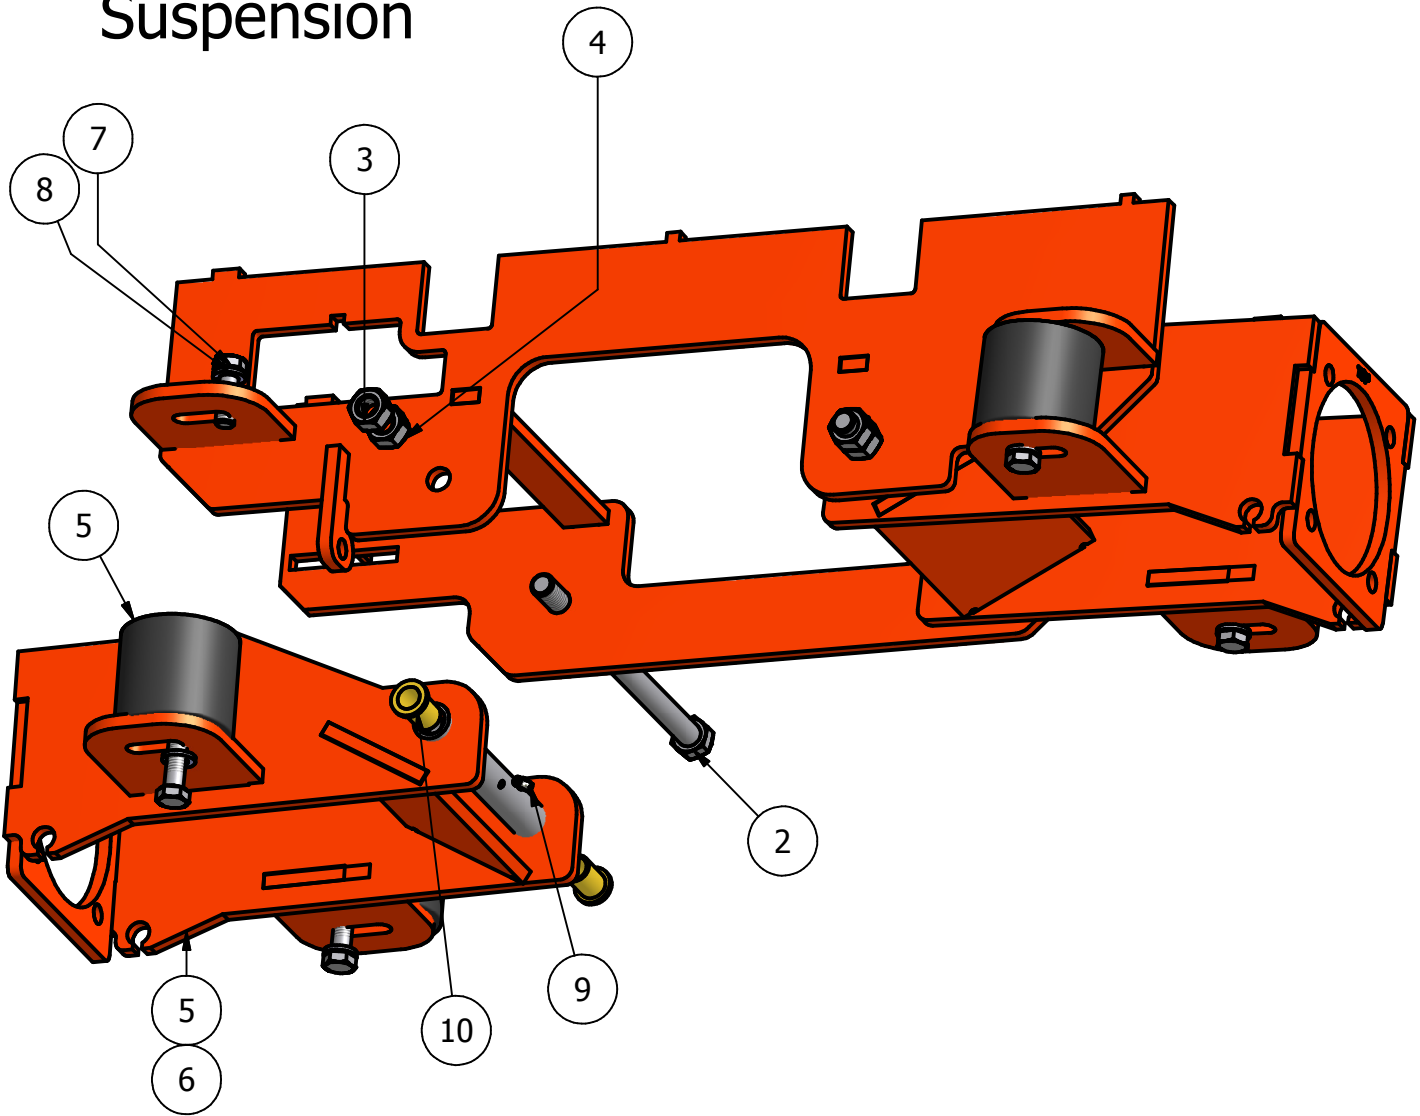

Suspension

Parts List			
ITEM	QTY	PART NUMBER	DESCRIPTION
1	4	032-9000-00	Vibration Mount
2	2	018-2051-00	5/8" x 10" Hex Bolt (Grade 8)
3	2	013-5301-00	5/8" Nylock 1/2 Jam
4	2	013-5020-00	5/8" Nut
5	2	070-8000-00	60" Inner Suspension Cage
6	2	070-8001-00	72" Inner Suspension Cage
7	8	018-5006-00	1/2" x 1 1/2" Hex Bolt
8	8	019-5007-00	1/2" Lock Washer
9	2	024-6034-00	Grease Fitting (Drive-In)
10	4	032-5050-00	Shoulder Spacer
11	4	215-2000-00	3/4" Brass Bushing