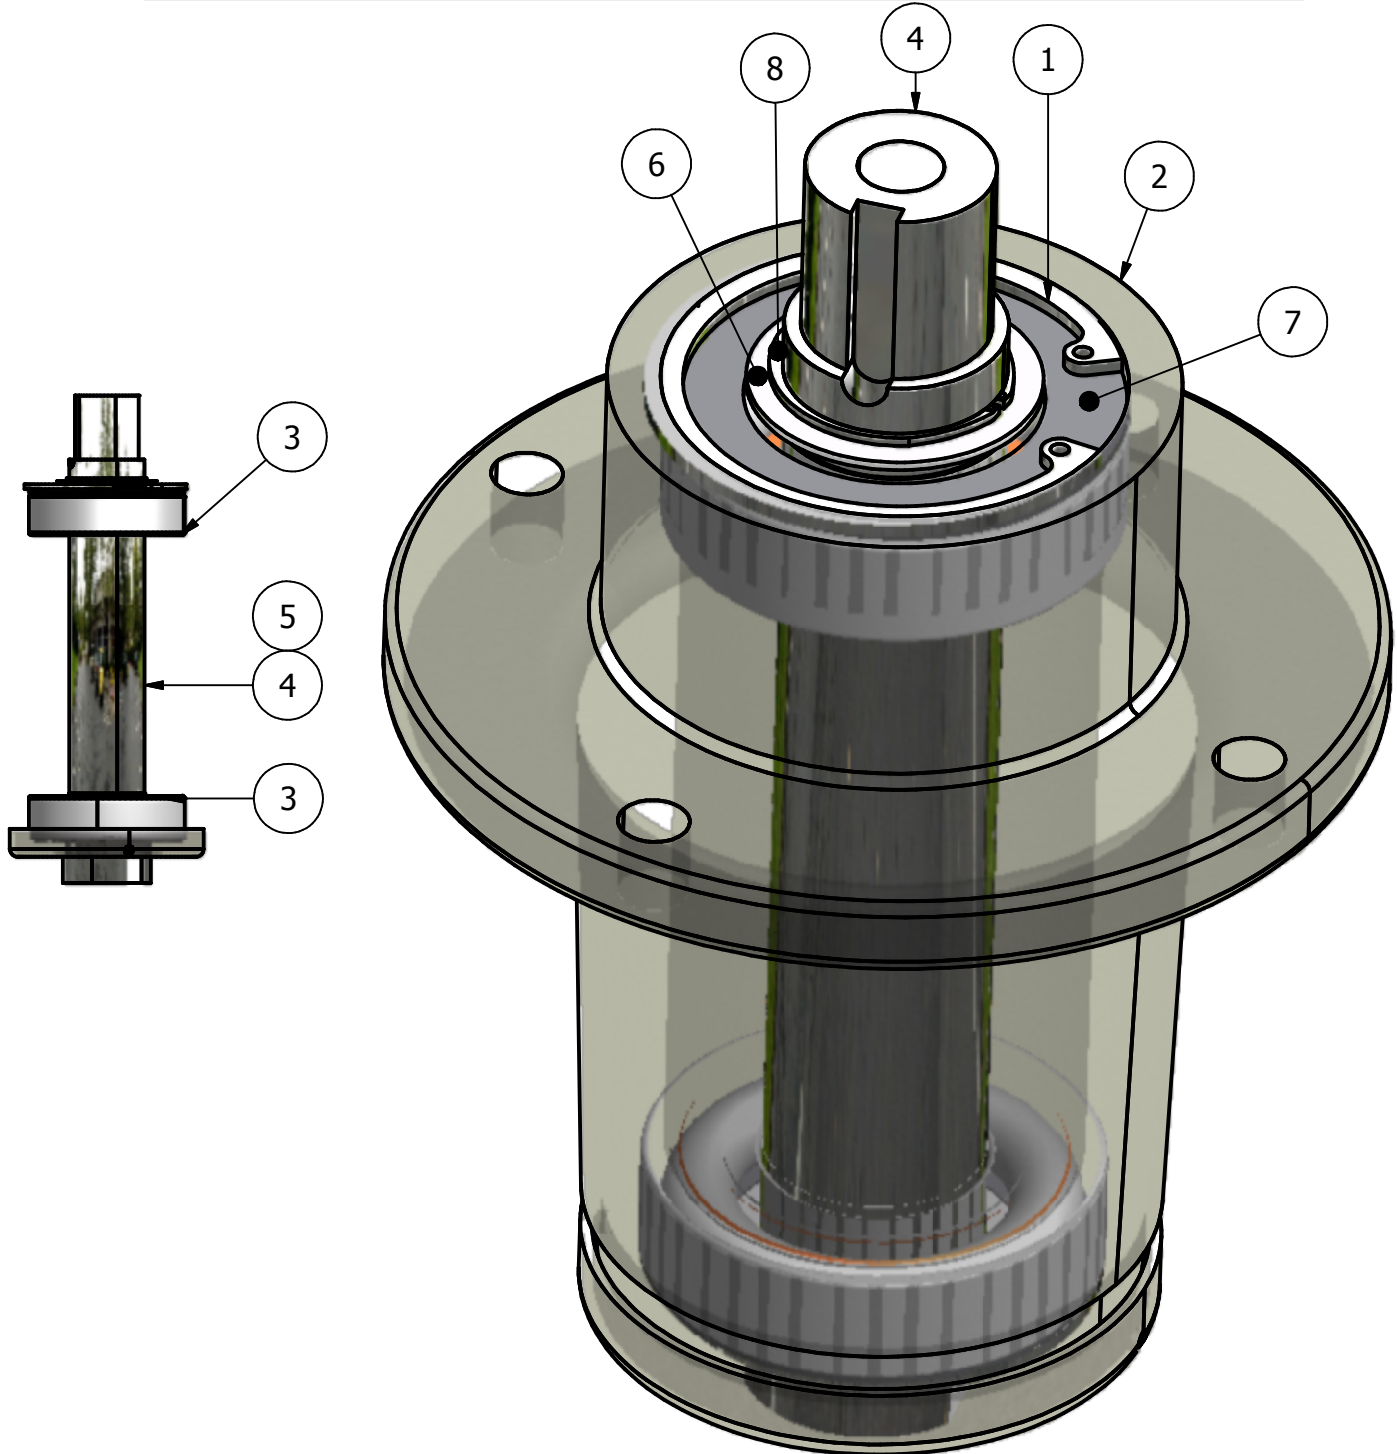

Parts List			
ITEM	QTY	PART NUMBER	DESCRIPTION
1	2	037-6009-00	Bearing Retainer Ring
2	1	037-6017-00	Spindle Housing
3	2	037-6023-00	Bearing
4	1	037-6019-00	Short Shaft
5	1	037-6018-00	Long Shaft
6	2	037-6021-00	Small Bearing Spacer
7	2	037-6020-00	Large Bearing Spacer
8	1	037-6022-00	Shaft Retainer Ring