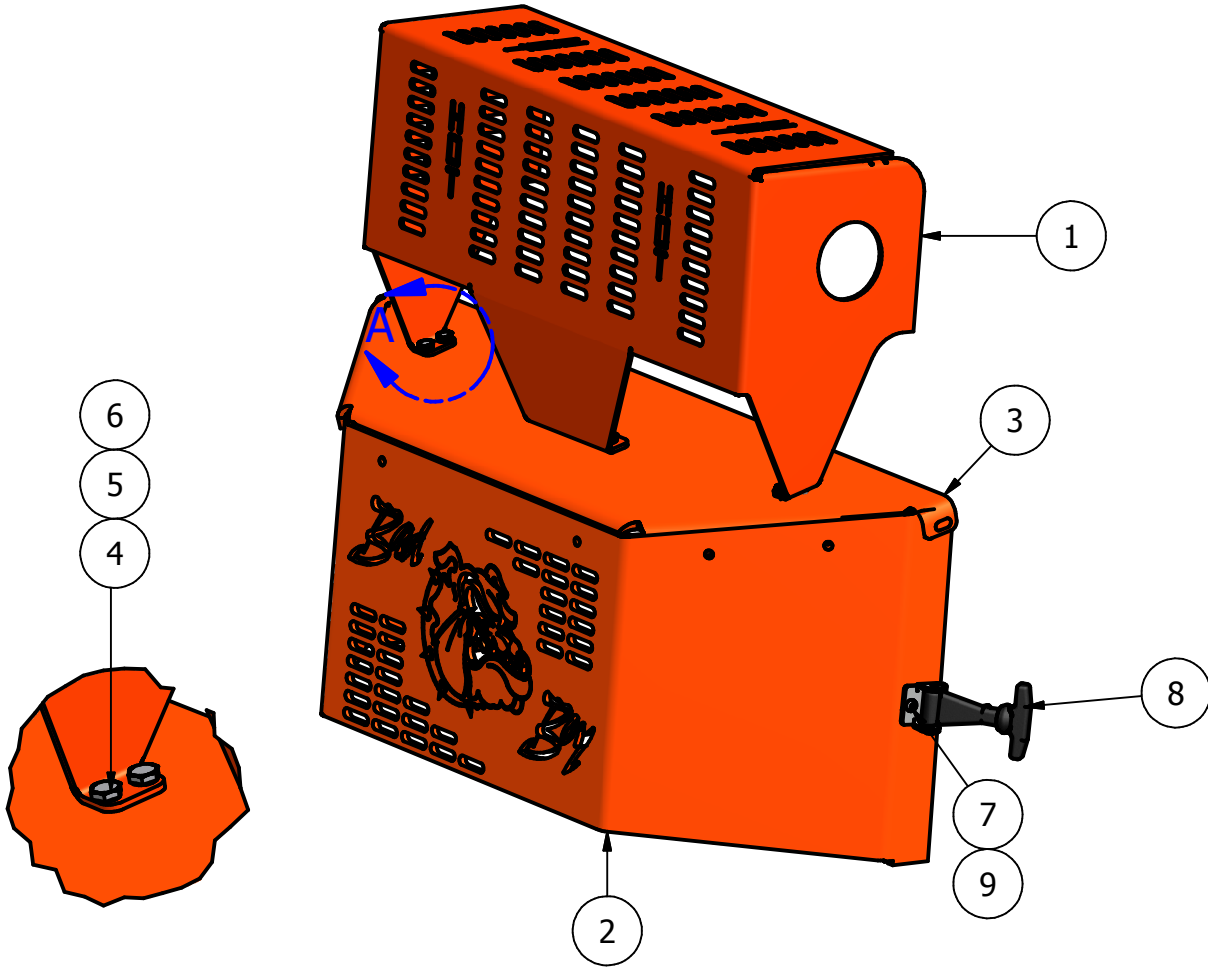

www.badboymowers.com

**PARTS MANUAL FOR BAD BOY AOS
MODELS
2008**

**35hp Vanguard
27hp Kawasaki**

www.badboymowers.com

Actuator Bar	3
Back Panel	4,5
AOS Clutch Assembly	6,7
Clutch Stack	8
Wheel Motor	9,10
Floor Panel	11
Seat Frame	12,13
Drive Arm	14,15
Front Wheel Assembly - Suspension	16
Rear Suspension	17
Fuel Tanks	18
Spindle	19
Hydraulic Cooler	20
Engine	21
Rear Pulley Assembly	22
60" Deck	23,24
72" Deck	25,26
Wiring Schematic - 27hp Kawasaki	27
Wiring Schematic - 35hp Vanguard	28
Technical Support	29

Actuator Bar			
ITEM	QTY	PART NUMBER	DESCRIPTION
1	1	035-7033-00	Actuator
2	1	028-7920-00	Actuator Bar
3	2	017-7008-00	1" Pillow Block
4	1	028-5203-00	Height Indicator
5	2	025-7036-00	1/2" x 1/2" Collar Spacer
6	1	031-7000-00	2006 Height Indicator Lever
7	1	030-6029-00	3/8 " Set Screw
8	2	018-7016-00	1/2" x 3" Hex Bolt
9	2	013-6037-00	1/2" Nylock Nut
10	4	013-5300-00	1/2" Flange Nut
11	4	018-5600-00	1/2" x 1 1/2" Hex Bolt
12	1	019-6042-00	.360 ID Plastic Washer
13	4	019-5007-00	1/2" Lock Washer
14	1	018-6049-00	3/8" x 1" Hex Bolt
15	1	013-5041-00	3/8 Nylock Nut

27 HP Kawasaki

Parts List			
ITEM	QTY	PART NUMBER	DESCRIPTION
1	1	026-8020-00	AOS Pump Plate
2	1	059-5204-00	Donaldson hood
3	1	039-5951-00	Hood Holder Bracket
4	1	043-5941-00	Muffer Guard
6	1	014-5940-00	Back Pump Cover
7	1	014-5912-00	Top Pump Cover
8	1	052-5020-00	Pump Cover Latch
9	3	019-6042-00	.360 ID Plastic Washer
10	4	013-5019-00	1024 Nylock Nut
11	4	018-8056-00	1024 x 1/2" Buttonhead Bolt
12	5	018-8052-00	1/4" x 3/4" SS Buttonhead Bolt
13	5	019-4008-00	1/4" Lock Washer
14	5	013-8039-00	1/4" Hex Nut

35hp Briggs

DETAIL A
SCALE 1 / 3

Parts List			
ITEM	QTY	PART NUMBER	DESCRIPTION
1	1	043-2004-00	Muffler Guard (35hp)
2	1	014-5940-00	Pump Cover (35hp)
3	1	014-5912-00	Top Pump Cover
4	6	018-8052-00	1/4" x 3/4" SS Buttonhead Bolt
5	1	019-4008-00	1/4" Lock Washer
6	1	013-8039-00	1/4" Nut
7	1	018-8057-00	1024 x 3/4" Buttonhead Bolt
8	1	052-5020-00	Cover Latch
9	2	013-5019-00	1024 Nylock Nut