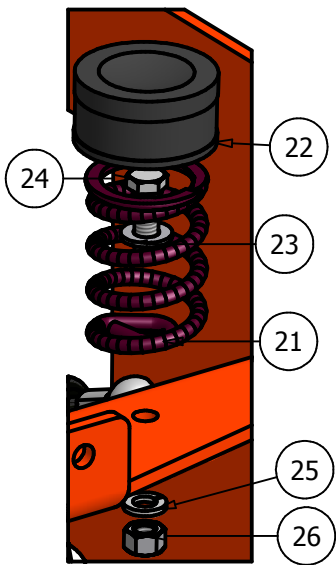

AOS Seat Frame

DETAIL A