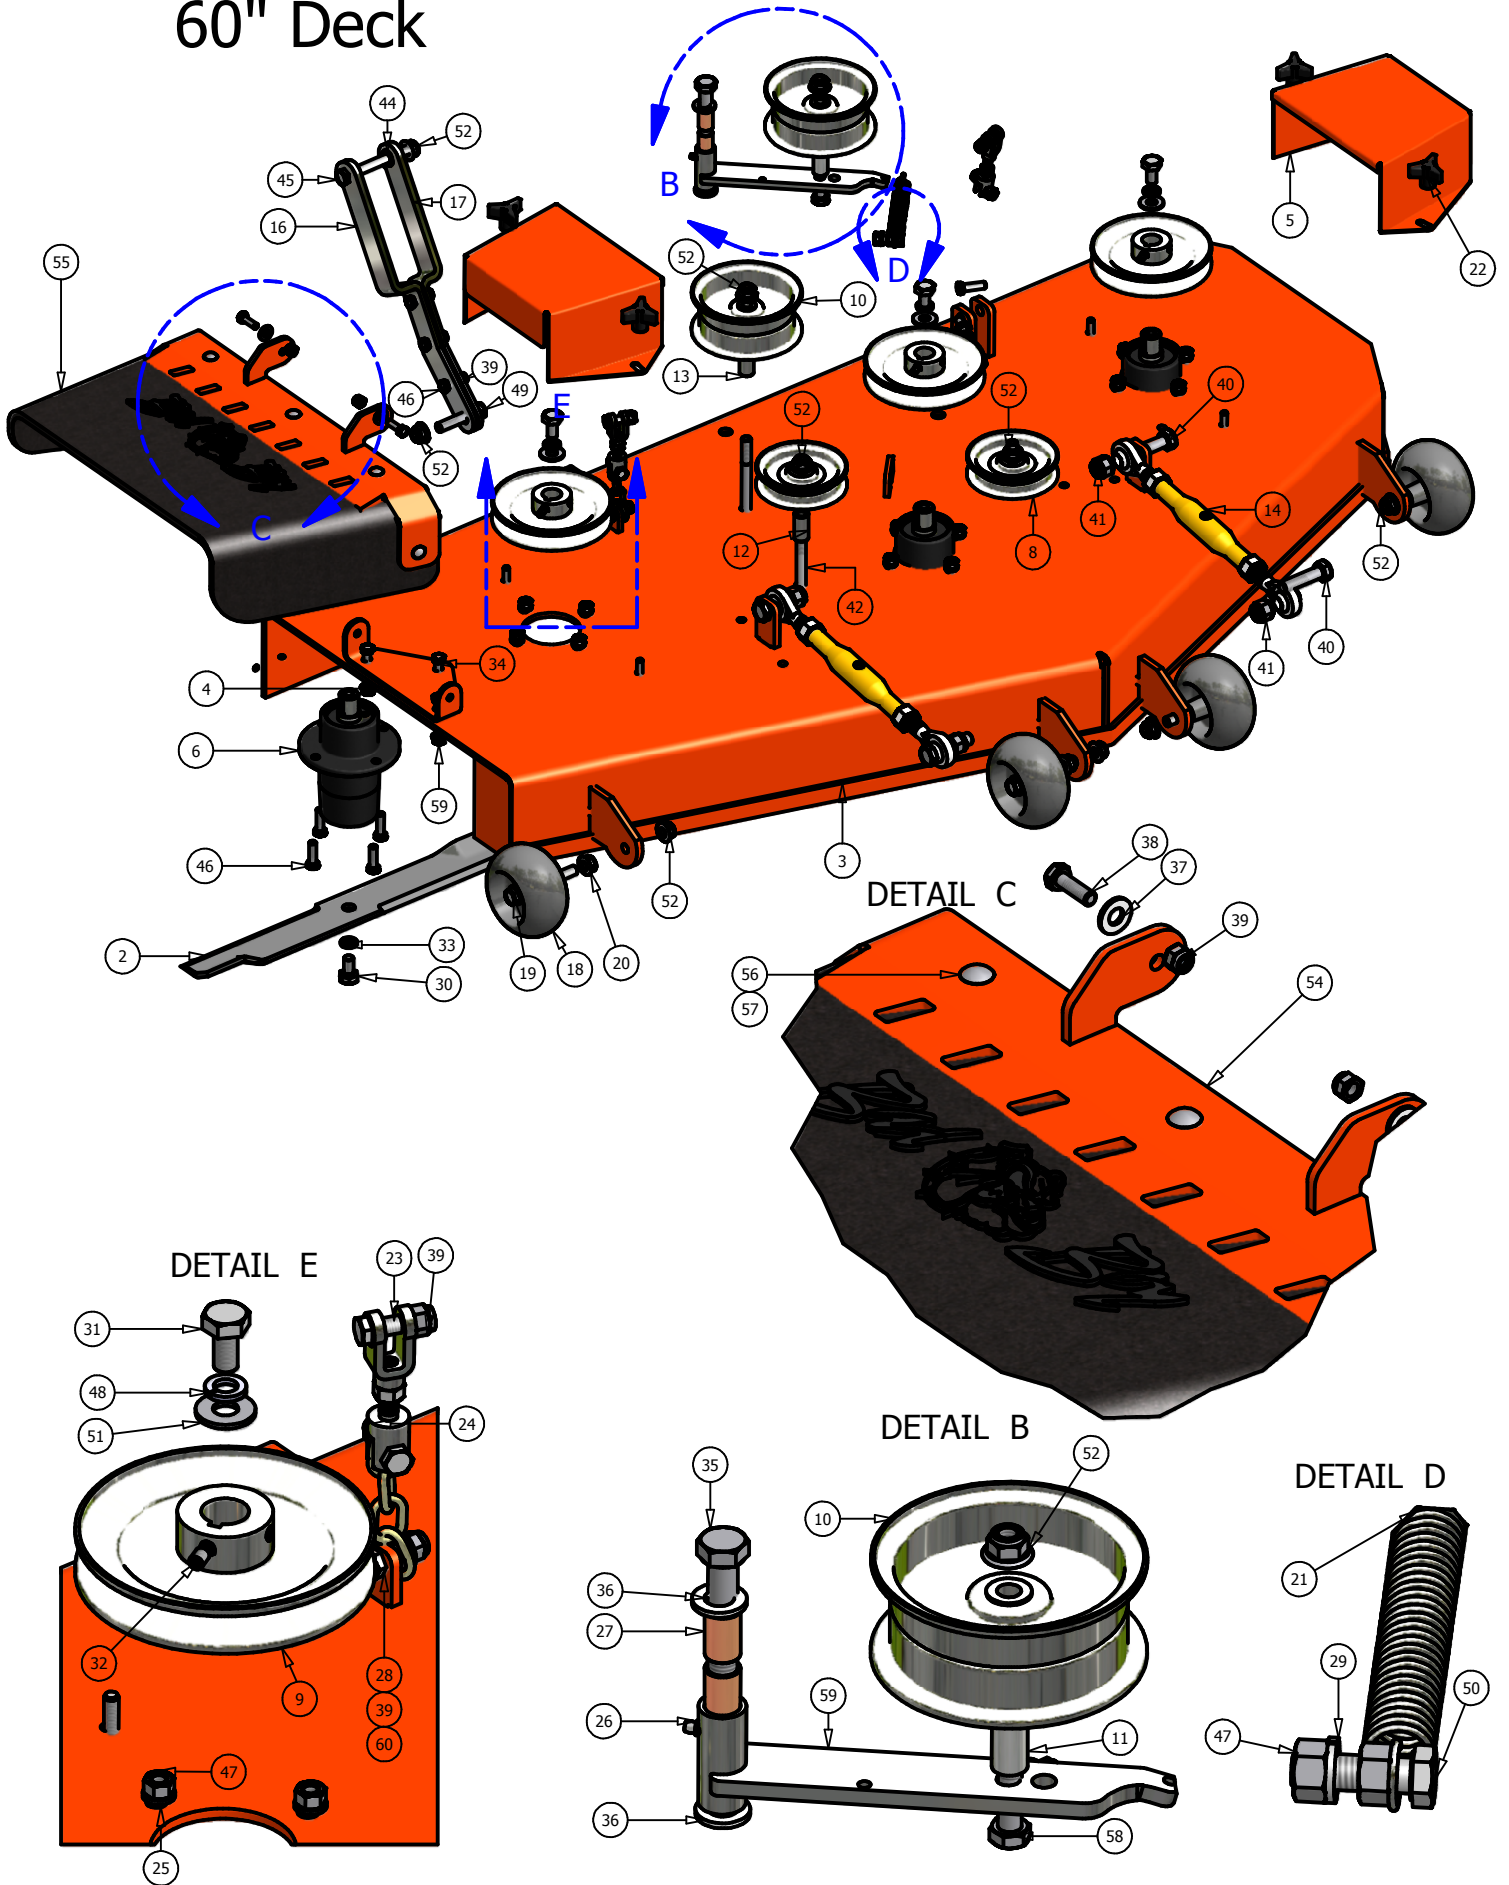

60" Deck

60 Inch Deck Parts List			
ITEM	QTY	PART NUMBER	DESCRIPTION
1	1	041-0219-00	60" Deck Belt
2	3	038-6060-00	60" Fusion Blade
3	1	060-5403-00	60" Deck
4	1	206-6017-00	Discharge Chute Hanger
5	2	014-6004-00	Pulley Guard
6	3	037-6015-00	Spindle
7	1	039-6936-00	Deck Idler Arm
8	2	033-6001-00	4 3/4" Idler Pulley
9	3	033-6004-00	6 1/4" Drive Pulley
10	2	033-5001-00	5 3/4" Flat Idler Pulley
11	1	025-5337-00	1 1/4" Pulley Spacer
12	2	025-5338-00	Pup Pulley Spacer
13	1	025-5339-00	1 3/4" Pulley Spacer
14	2	048-6056-00	Turnbuckle
15	2	013-6058-00	3/4" Left Handed Nut
16	2	031-6027-00	Deck Support Arm (left)
17	2	031-6028-00	Deck Support Arm (Right)
18	6	022-5234-00	Anti-Scalp Rollers
19	6	018-5019-00	1/2" x 4" Bolt (Grade 8)
20	6	013-5300-00	1/2" Flange Nut
21	1	034-9035-00	Deck Idler Spring
22	4	045-6043-00	5/16" Knob
23	2	046-6044-00	Female Yoke
24	2	046-6048-00	Male Yoke
25	2	047-6047-00	3" Chain
26	1	024-6034-00	Grease Fitting (Drive-In Type)
27	2	032-6033-00	5/8" ID x 1 1/8" Brass Bushing
28	2	018-6049-00	3/8" x 1" Hex Bolt
29	13	019-5037-00	3/8" Lock Washer
30	3	018-6021-00	5/8" x 1.5" Fine Threaded Bolt
31	3	018-5006-00	1/2" x 1 1/2" Bolt (Fine Threaded)
32	3	030-6029-00	3/8" Set Screw
33	3	019-4807-00	5/8" Lock Washer
34	3	018-5250-00	3/8" x 3/4" Hex Bolt
35	1	018-5311-00	5/8" x 4" Hex Bolt
36	2	019-6017-00	.635 ID Plastic Washer
37	2	019-6042-00	.360 ID Plastic Washer
38	2	018-5015-00	5/16" x 1" Hex Bolt
39	15	013-8047-00	5/16" Nylock Nut
40	4	018-6059-00	5/8" x 2 1/2" Hex Bolt
41	4	013-7021-00	5/8 Std NC Nylock Nut
42	3	018-6054-00	1/2" x 3 1/2" Bolt
44	4	019-5010-00	1/2" Brass Washer
45	2	018-7050-00	1/2" x 4 1/2" Bolt
46	18	018-5040-00	3/8" x 1 1/4" Hex Bolt
47	14	013-6014-00	3/8" Hex Nut
48	3	019-5007-00	1/2" Lock Washer
49	2	018-6036-00	1/2" x 2 1/2" Hex Bolt
50	5	018-6012-00	3/8" x 1 1/2" Hex Bolt
51	3	019-6020-00	1/2" Cupped Washer
52	13	013-8050-00	1/2" Flange Lock Nut
53	1	039-4863-00	2007 Lower Hanger Plate
54	1	039-4864-00	2007 Hanger Plate
55	1	210-6005-00	Rubber Side Discharge
56	5	018-5020-00	5/16" x 1 1/2" Carriage Bolt
57	5	013-8049-00	5/16" Nylock Flange Nut
58	1	018-7016-00	1/2" x 3" Bolt
59	3	013-5201-00	3/8" Flange Nut
60	1	019-5029-00	3/8" Flat Washer