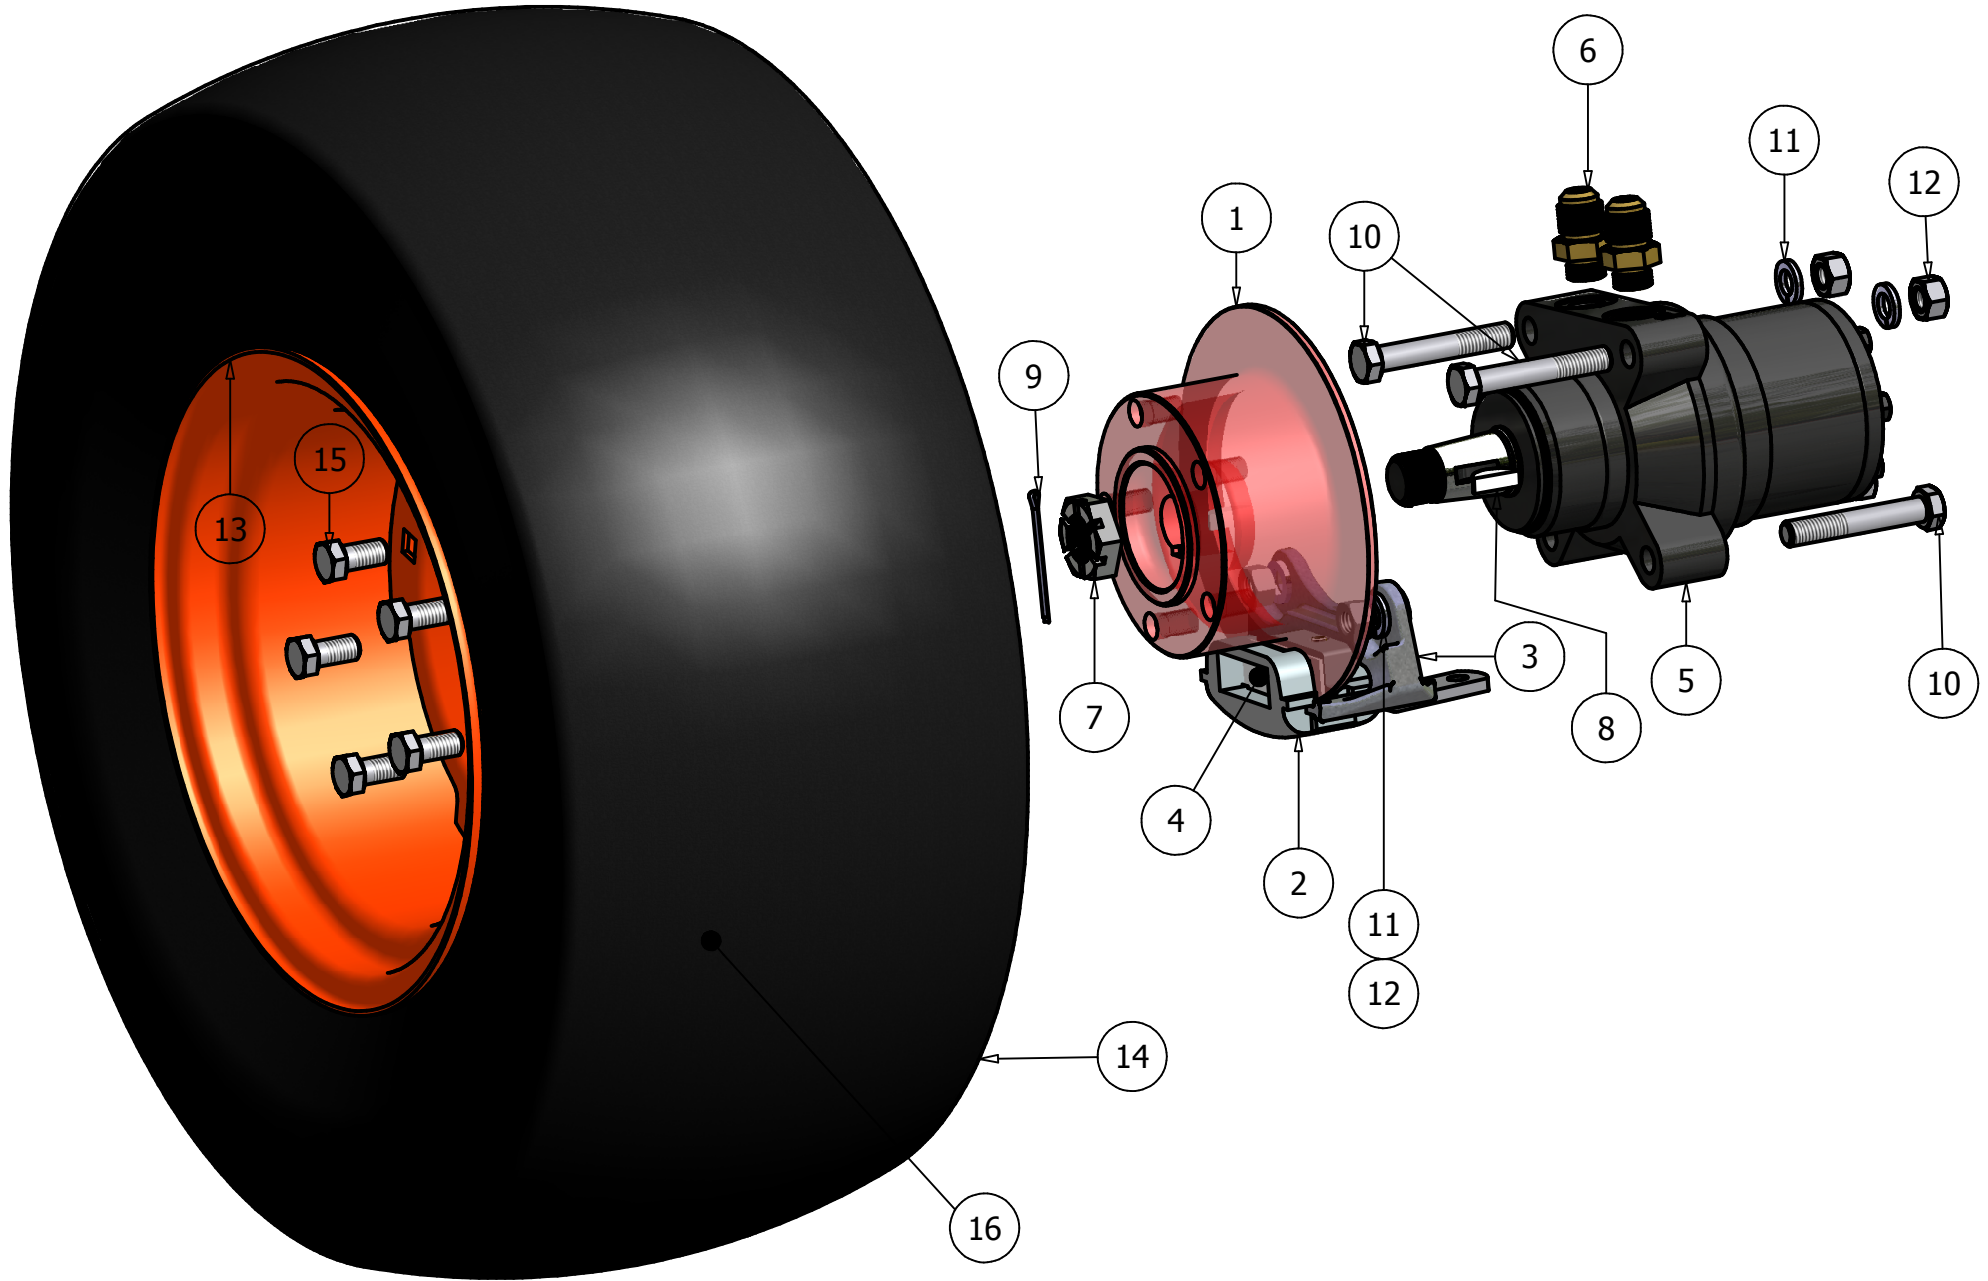

Wheel Motor/Tire and Wheel Assembly (AOS)

Wheel Motor/ Tire and Wheel Assmebly			
ITEM	QTY	PART NUMBER	DESCRIPTION
1	1	092-5201-00	Brake Disc
2	1	016-1610-98/016-1609-98	Right Brake Assmebly/ Left
3	1	039-8936-00	Brake Casting
4	1	016-9998-00	Brake Pads
5	1	015-5302-00/ 015-5303-00	Right Wheel Motor/ Left
6	2	024-5204-00	3" Hydraulic Fitting
7	1	013-7050-00	Castle Nut
8	1	042-7041-00	Woodruff Key
9	1	020-7022-00	1/8" x 2 1/4" Cotter #8
10	4	018-7016-00	1/2" x 3" Hex Bolt
11	4	019-5007-00	1/2" Lock Washer
12	4	013-7018-00	1/2" Hex Nut
13	1	022-7033-00	12" Rim - AOS Models
14	1	022-7032-00	26x12-12 Tire - AOS Models
15	5	018-7033-00	1/2" x 1" Lug Bolt (Fine Thread)
16	1	022-7031-00	26 x 12-12 Tire and Wheel Assembly