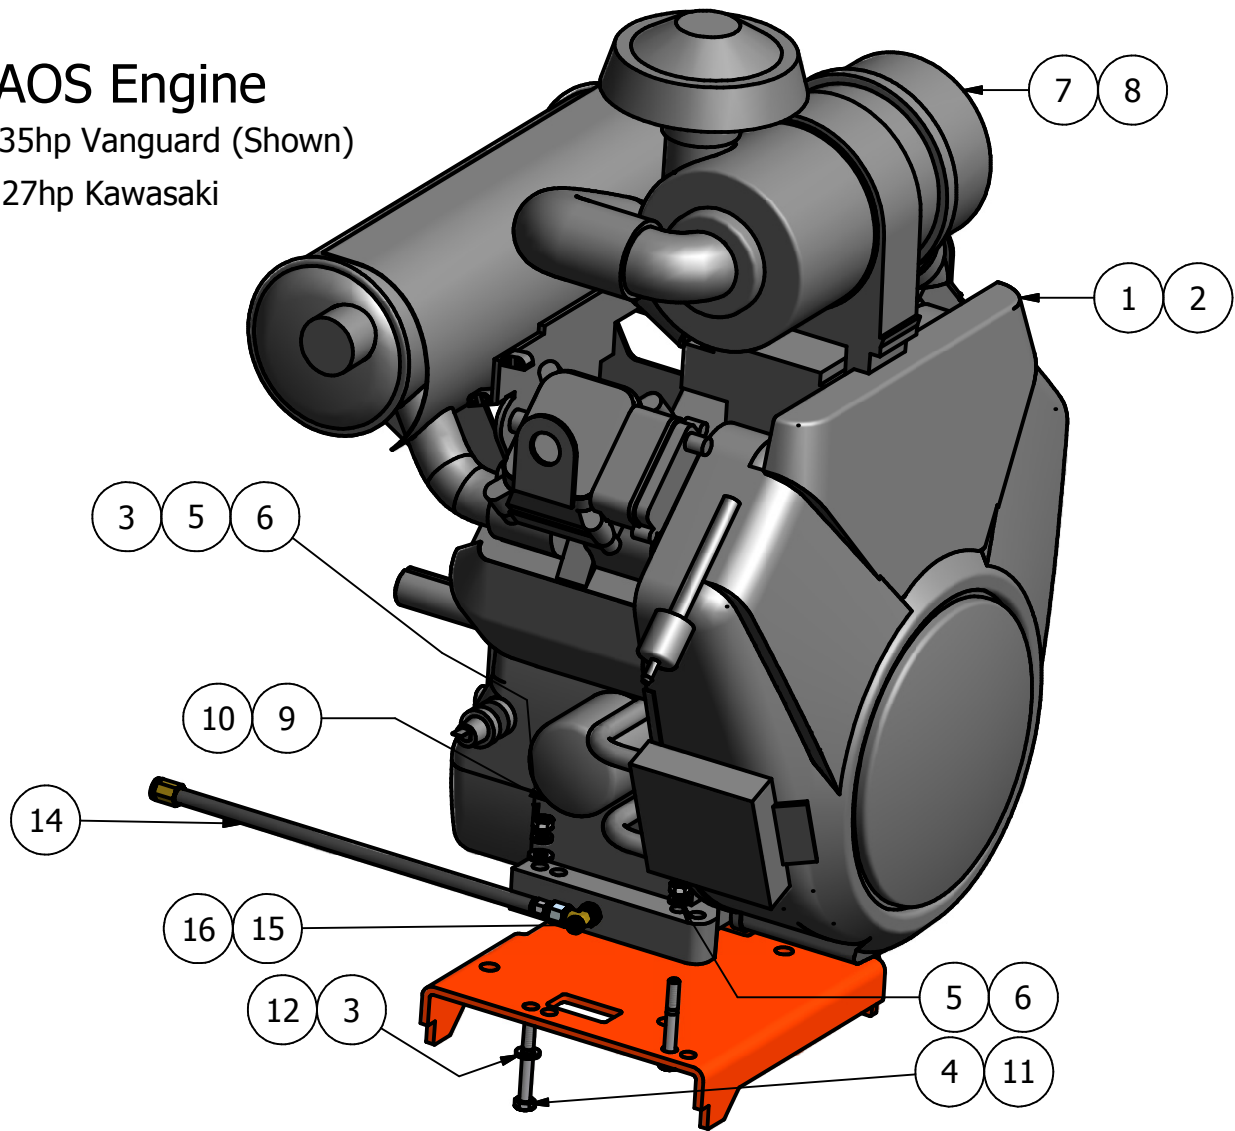

AOS Engine

35hp Vanguard (Shown)

27hp Kawasaki

Parts List

ITEM	QTY	PART NUMBER	DESCRIPTION
1	1	015-5405-00	35hp Vanguard Engine
2	1	015-0003-00	27hp Kawasaki Engine with Donaldson Air Filter
3	5	019-8044-00	5/16" Flat Washer (35 Vanguard Only)
4	4	018-5344-00	5/16" x 2 1/2" Bolt (35 Vanguard Only)
5	4	019-8051-00	5/16" Lock Washer (35 Vanguard Only)
6	4	013-8043-00	5/16" Nut (35 Vanguard Only)
7	1	063-8019-00	Air Filter (Outer Canister)
8	1	063-8020-00	Air Filter (Inner Canister)
9	1	063-8018-00	Oil Filter (35hp Vanguard)
10	1	063-8017-00	Oil Filter (27hp Kawasaki)
11	1	018-5028-00	10mm x 552 Bolt (27hp Only)
12	1	019-8053-00	7/16" Lock Washer (27hp Only)
13	1	051-5400-00	Oil Drain Hose (35hp Vanguard)
14	1	051-5401-00	Oil Drain Hose (27hp Kawasaki)
15	1	036-5400-00	Oil Drain Adapter (35hp Vanguard)
16	1	036-5500-00	Oil Drain Adapter (27hp Kawasaki)
17	1	086-2004-00	27hp Kawasaki Wiring Harness
18	1	086-0031-00	35hp Vanguard Wiring Harness