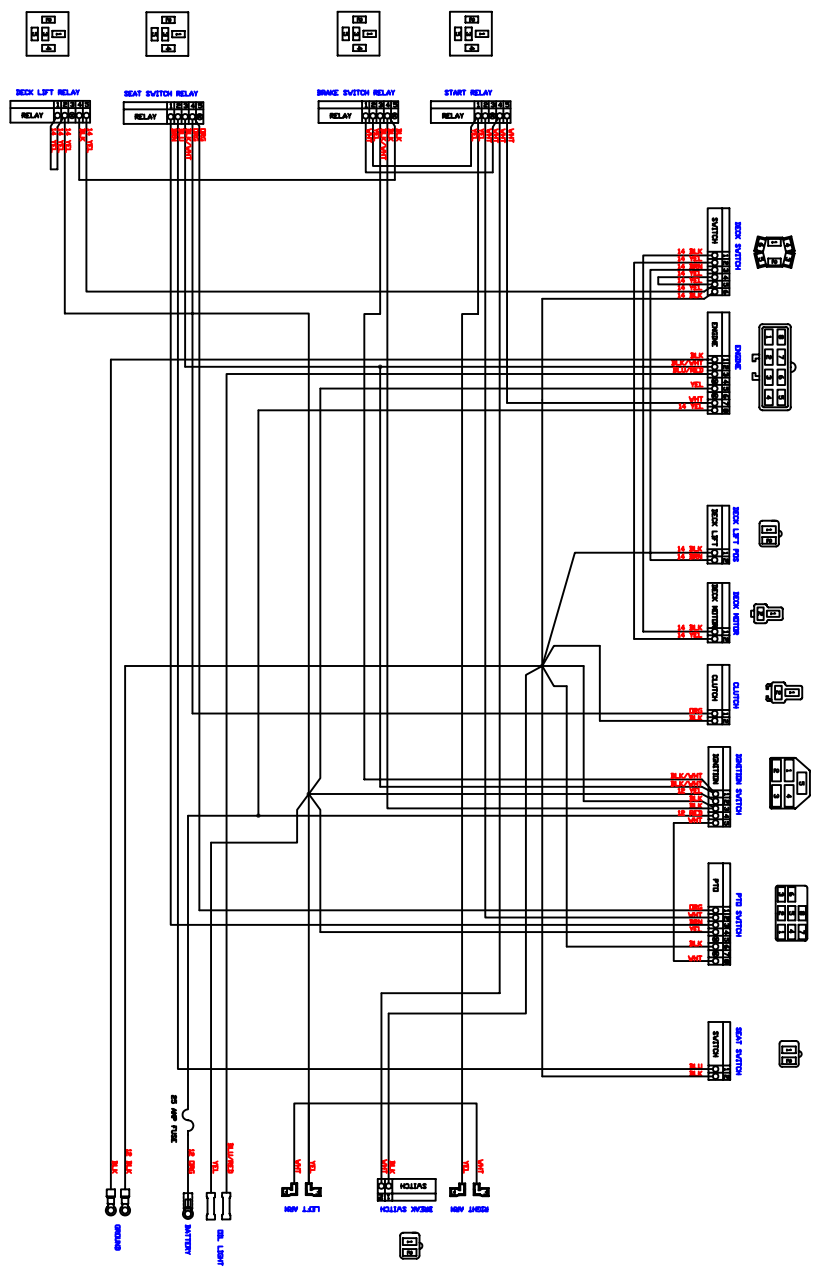

ALL VALUES 160A UNLESS NOTED OTHERWISE.