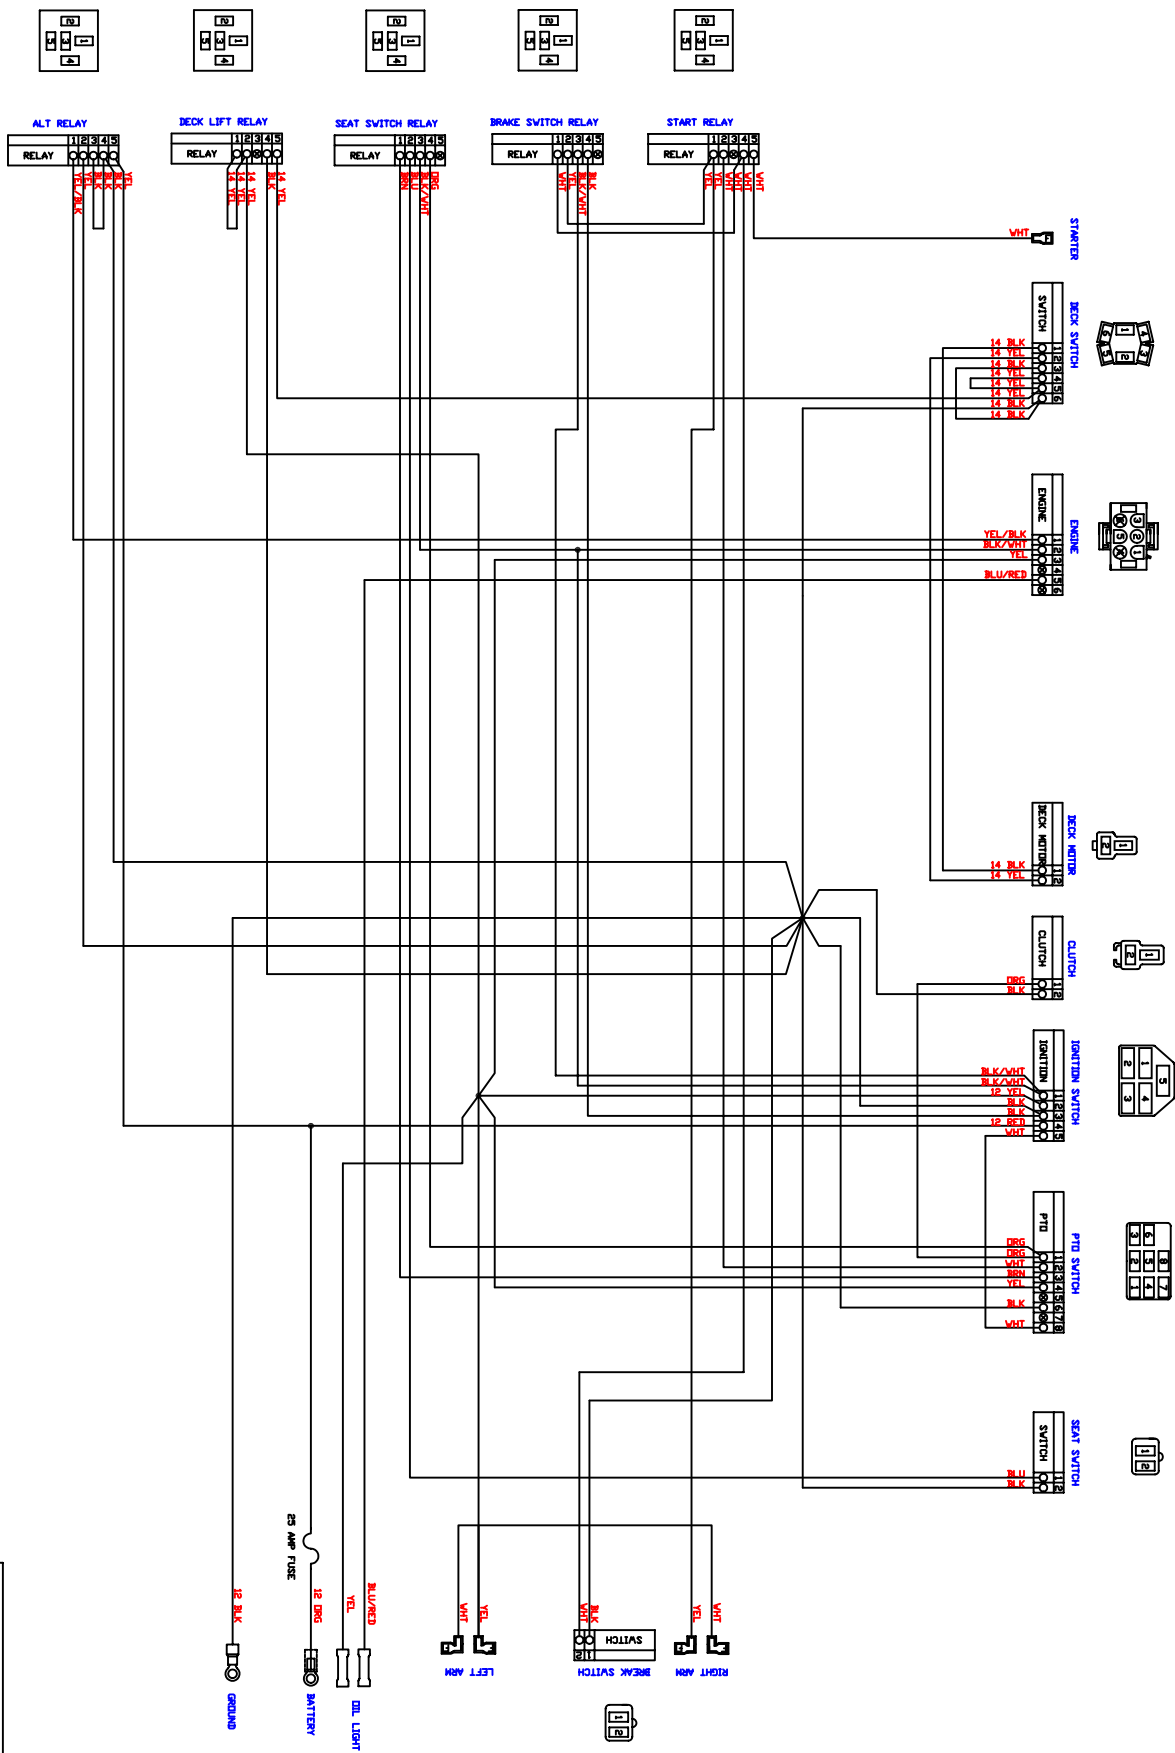

ALL WIRES 16GA UNLESS NOTED OTHERWISE.

ELECTREX, INC.
HUTCHINSON, KS

CUSTOMER: BAUD BOY
THEIR P/N: 086-2050-00
DWG TITLE: SCHEMATIC
OUR P/N: 9199028SCHEMATIC

REV. 1
DATE: 9/28/05

THIS DRAWING AND THE INFORMATION IT CONTAINS ARE THE PROPERTY OF ELECTREX, INC. AND MAY BE USED BY OTHERS ONLY AS AUTHORIZED BY US.