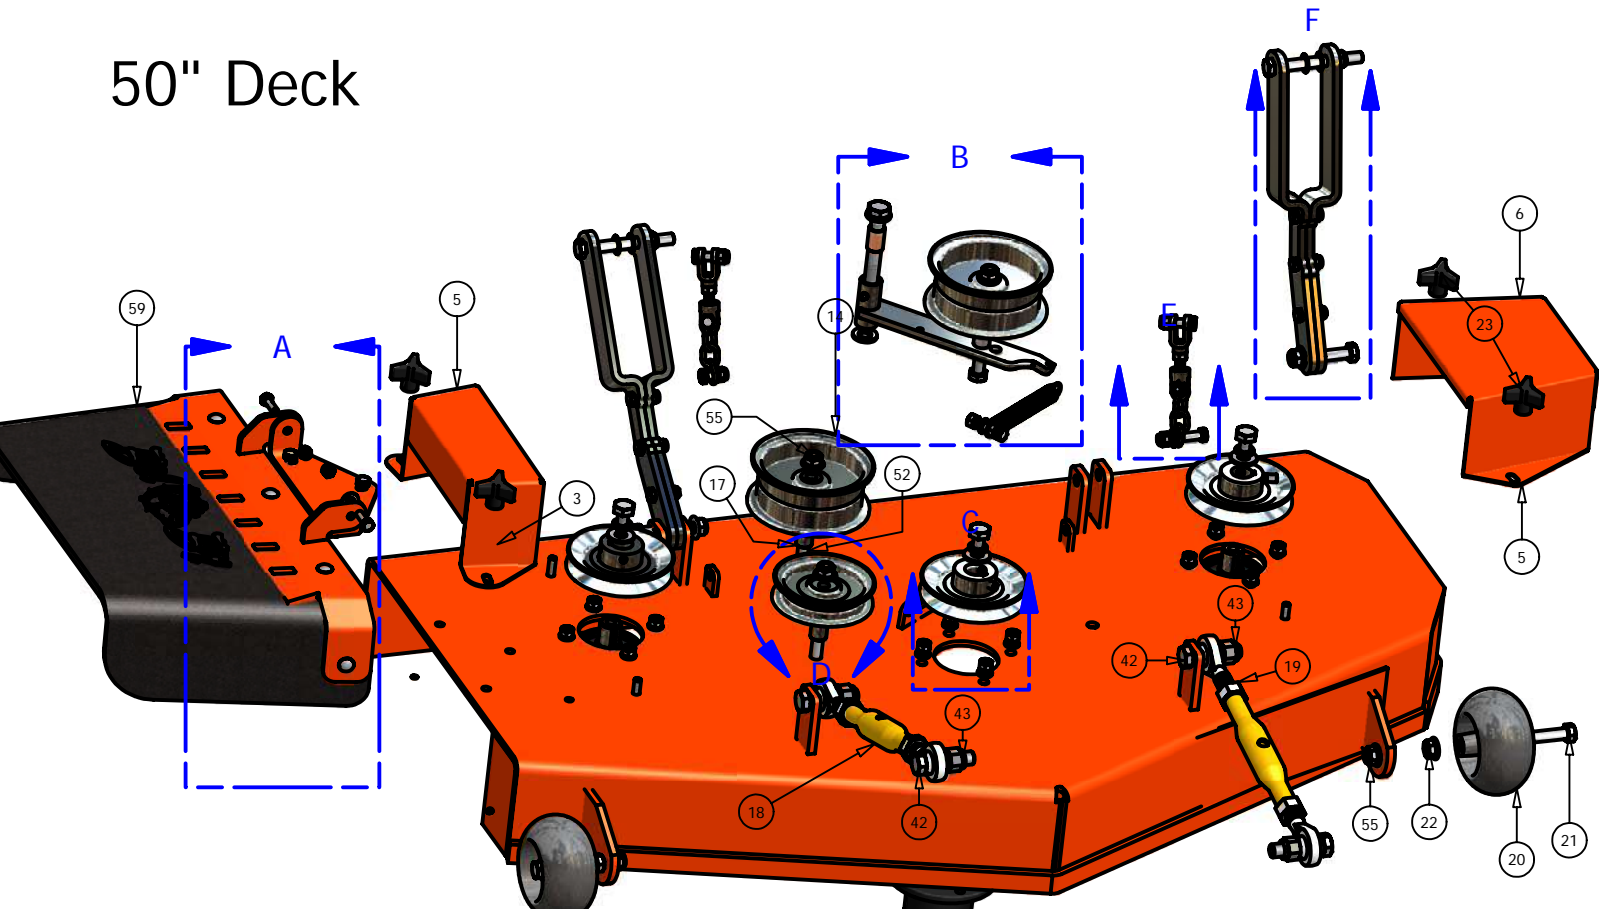

DETAIL F

50" Deck

DETAIL E

50" Deck

ITEM	QTY	PART NUMBER	DESCRIPTION
1	1	041-1420-00	50" Deck Belt
2	3	038-4830-00	50" Fusion Blade
3	1	060-4800-00	50" Deck
4	1	206-6017-00	Discharge Chute Hanger
5	1	014-4801-00	Spindle Cover
6	1	014-6004-00	Spindle Cover
7	3	037-6015-00	Spindle
8	1	039-6936-00	Deck Idler Arm
9	1	018-5311-00	5/8" x 4" Hex Bolt
10	2	019-6017-00	.635 ID Plastic Washer
11	2	032-6033-00	5/8" ID x 1 1/8" Brass Bushing
12	1	033-6001-00	4 3/4" Idler Pulley
13	3	033-6003-01	5" Deck Pulley
14	2	033-5001-00	5 3/4" Deck Idler Pulley
15	1	025-5337-00	1 1/4" Pulley Spacer
16	1	025-5338-00	1 1/2" Pulley Spacer
17	1	025-5339-00	1 3/4" Pulley Spacer
18	2	048-6056-00	Turnbuckle
19	2	013-6058-00	3/4" Left Handed Nut
20	4	022-5234-00	Anti-Scalp Rollers
21	4	018-5019-00	1/2" x 4" Bolt (Grade 8)
22	4	013-5300-00	1/2" Flange Nut
23	4	045-6043-00	5/16" Knob
24	2	031-5351-00	Deck Support Arm (left)
25	2	031-5352-00	Deck Support Arm (Right)
26	1	034-9035-00	Deck Idler Spring
27	2	046-6044-00	Female Yoke
28	2	046-6048-00	Male Yoke
29	2	047-6047-00	3" Chain
30	18	018-5040-00	3/8" x 1 1/4" Hex Bolt
31	14	013-6014-00	3/8" Hex Nut
32	13	019-5037-00	3/8" Lock Washer
33	3	018-5006-00	1/2" x 1 1/2" Bolt Fine Threaded
34	3	019-5007-00	1/2" Lock Washer
35	3	018-6021-00	5/8" x 1.5" Fine Threaded Bolt
36	3	019-4807-00	5/8" Lock Washer
37	12	013-5041-00	3/8" Nylock Nut
38	2	018-7050-00	1/2" x 4 1/2" Bolt
39	3	019-6020-00	1/2" Cup Washer
40	6	018-5015-00	5/16" x 1" Hex Bolt
41	3	018-6036-00	1/2" x 2 1/2" Hex Bolt
42	4	018-6059-00	5/8" x 2 1/2" Hex Bolt
43	4	013-7021-00	5/8" Nylock Nut
44	2	013-8047-00	5/16" Nylock Nut
45	2	019-6042-00	.360 ID Plastic Washer
46	3	018-5250-00	3/8" x 3/4" Hex Bolt
47	3	013-5201-00	3/8" Flange Nut
48	2	018-6049-00	3/8" x 1" Hex Bolt
49	2	019-5029-00	3/8" Flat Washer
50	5	018-6012-00	3/8" x 1 1/2" Hex Bolt
51	2	013-6051-00	3/8" Fine Threaded Jam Nut
52	2	018-6054-00	1/2" x 3 1/2" Bolt
53	1	024-6034-00	Grease Fitting (Drive-In Type)
54	3	030-6054-00	3/8" Set Screw
55	11	013-8050-00	1/2" Flange Lock Nut
56	4	019-5010-00	1/2" Brass Washer
57	1	039-4870-00	2007 Hanger Plate
58	1	039-4871-00	2007 Lower Hanger Plate
59	1	210-6005-00	Rubber Side Discharge
60	5	018-5020-00	5/16" x 1 1/2" Carriage Bolt
61	5	013-8049-00	5/16" Nylock Flange Nut