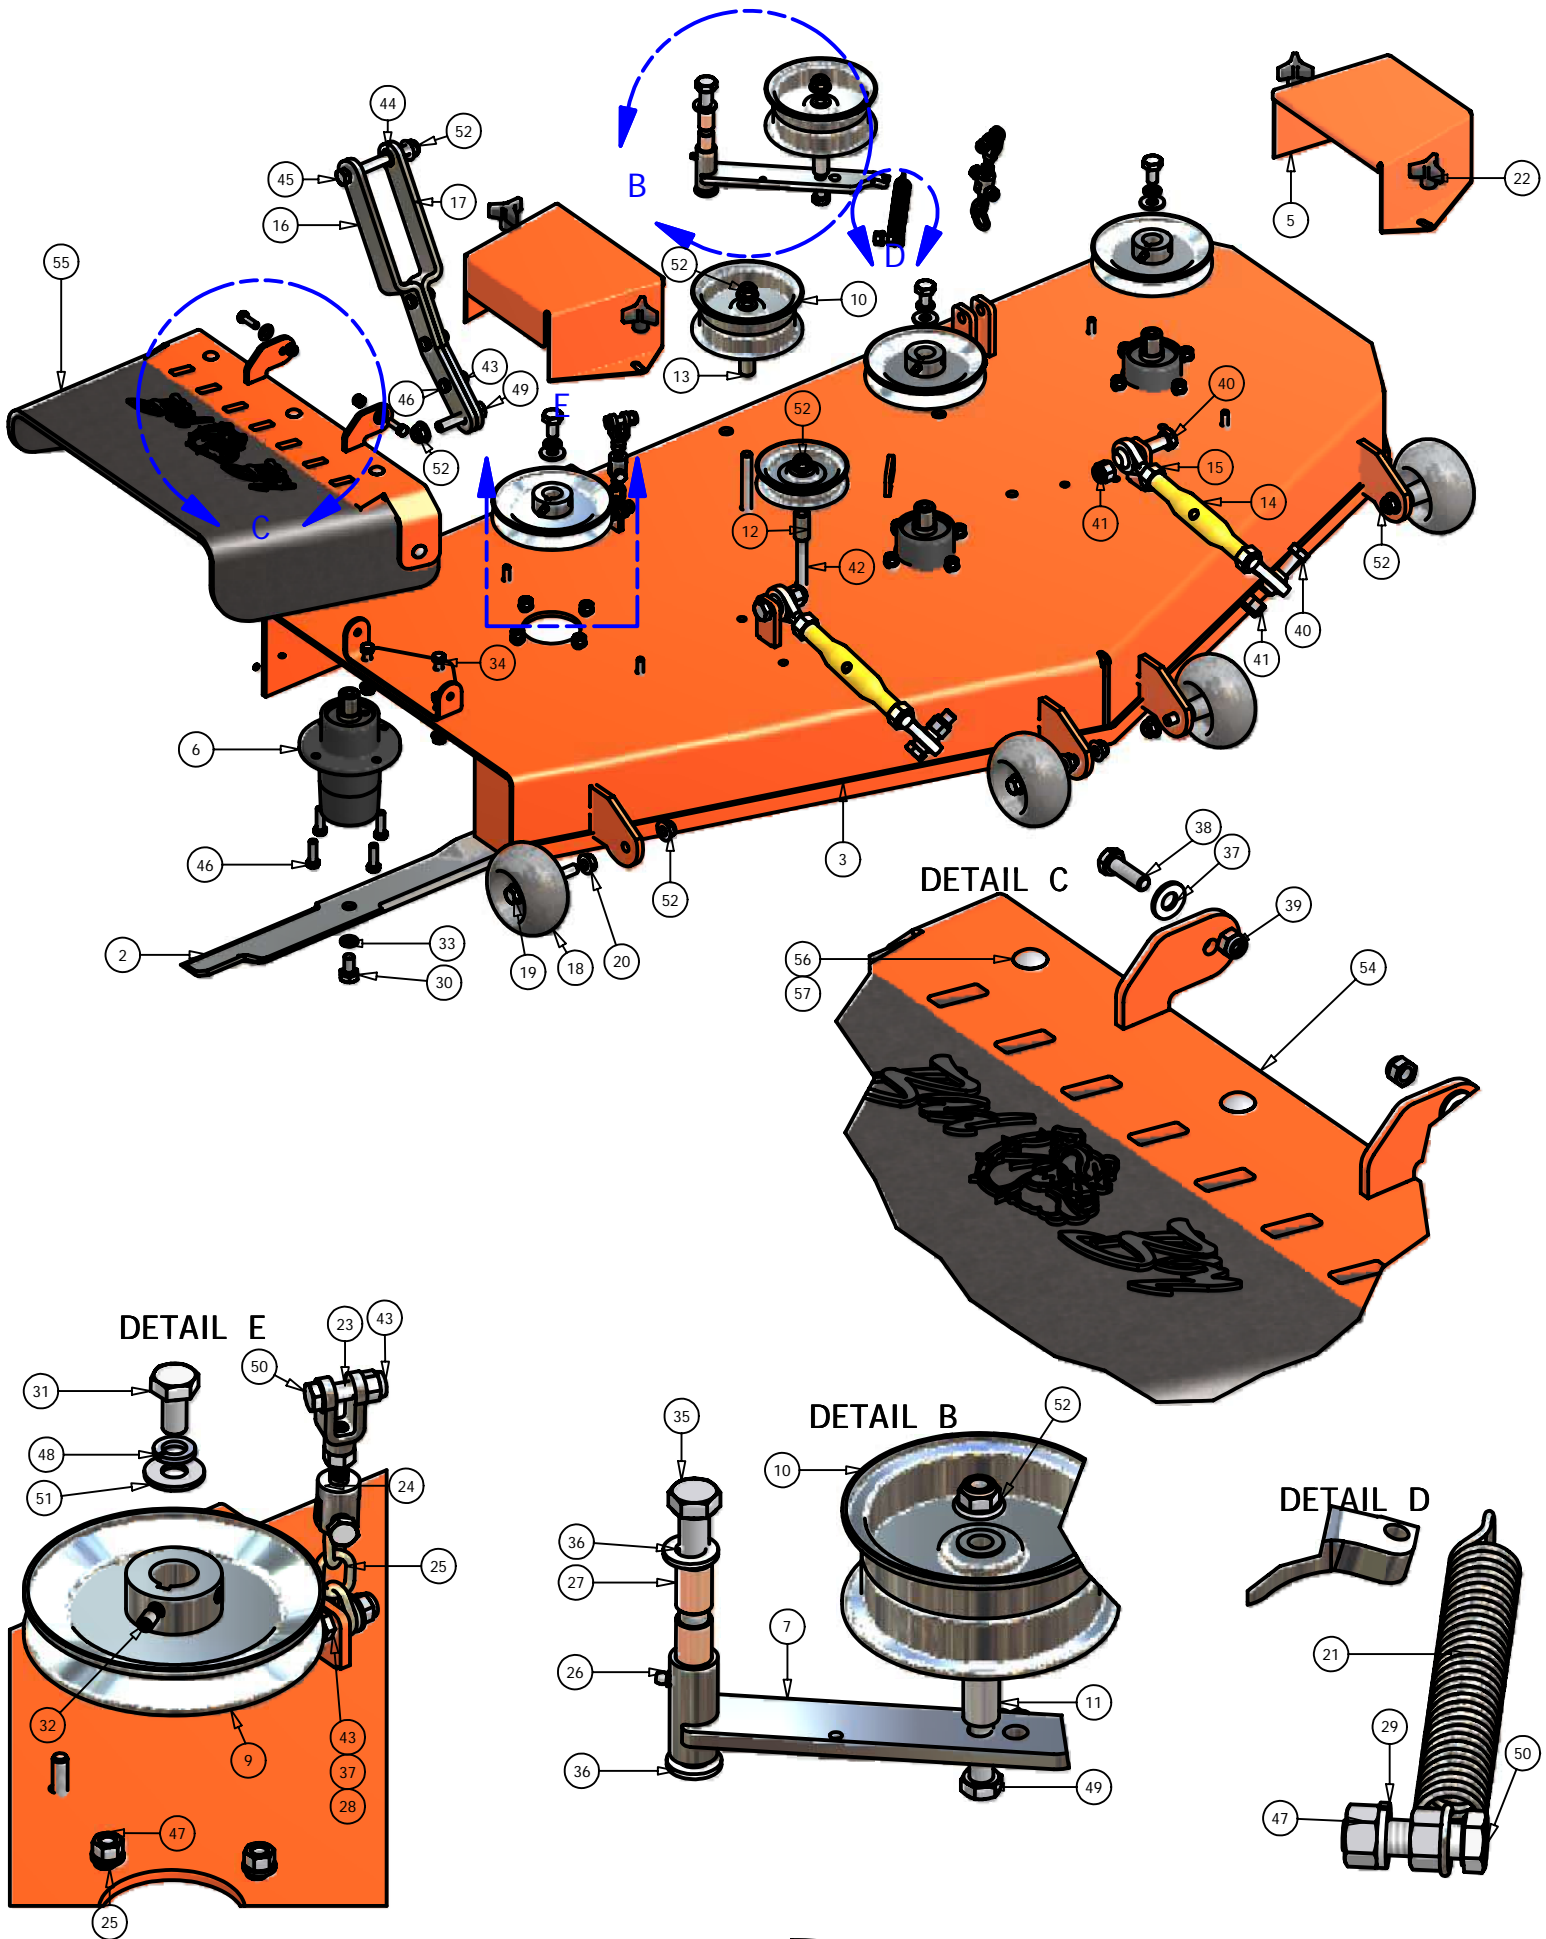

60" Deck

60 Inch Deck Parts List

ITEM	QTY	PART NUMBER	DESCRIPTION
1	1	041-1650-00	60" Deck Belt
2	3	038-6060-00	60" Fusion Blade
3	1	060-6005-00	60" Deck
4	1	206-6017-00	Discharge Chute Hanger
5	2	014-6004-00	Pulley Guard
6	3	037-6015-00	Spindle
7	1	039-6936-00	Deck Idler Arm
8	1	033-6001-00	4 3/4" Idler Pulley
9	3	033-6004-00	6 1/4" Drive Pulley
10	2	033-5001-01	5 3/4" Flat Idler Pulley
11	1	025-5337-00	1 1/4" Pulley Spacer
12	1	025-5338-00	1 1/2" Pulley Spacer
13	1	025-5339-00	1 3/4" Pulley Spacer
14	2	048-6056-00	Turnbuckle
15	2	013-6058-00	3/4" Left Handed Nut
16	2	031-6027-00	Deck Support Arm (left)
17	2	031-6028-00	Deck Support Arm (Right)
18	6	022-5234-00	Anti-Scalp Rollers
19	6	018-5019-00	1/2" x 4" Bolt (Grade 8)
20	6	013-5300-00	1/2" Flange Nut
21	1	034-9035-00	Deck Idler Spring
22	4	045-6043-00	5/16" Knob
23	2	046-6044-00	Female Yoke
24	2	046-6048-00	Male Yoke
25	2	047-6047-00	3" Chain
26	1	024-6034-00	Grease Fitting (Drive-In Type)
27	2	032-6033-00	5/8" ID x 1 1/8" Brass Bushing
28	3	018-6049-00	3/8" x 1" Hex Bolt
29	13	019-5037-00	3/8" Lock Washer
30	3	018-6021-00	5/8" x 1 1/2" Fine Threaded Bolt
31	3	018-5006-00	1/2" x 1 1/2" Bolt (Fine Threaded)
32	3	030-6029-00	3/8" Set Screw
33	3	019-4807-00	5/8" Lock Washer
34	3	018-5250-00	3/8" x 3/4" Hex Bolt
35	1	018-5311-00	5/8" x 4" Hex Bolt
36	2	019-6017-00	.635 ID Plastic Washer
37	2	019-6042-00	.360 ID Plastic Washer
38	2	018-5015-00	5/16" x 1" Hex Bolt
39	2	013-8047-00	5/16" Nylock Nut
40	4	018-6059-00	5/8" x 2 1/2" Hex Bolt
41	4	013-7021-00	5/8" Nylock Nut
42	2	018-6054-00	1/2" x 3 1/2" Bolt
43	13	013-5041-00	3/8" Nylock Nut
44	4	019-5010-00	1/2" Brass Washer
45	2	018-7050-00	1/2" x 4 1/2" Bolt
46	18	018-5040-00	3/8" x 1 1/4" Hex Bolt
47	14	013-6014-00	3/8" Hex Nut
48	3	019-5007-00	1/2" Lock Washer
49	2	018-6036-00	1/2" x 2 1/2" Hex Bolt
50	5	018-6012-00	3/8" x 1 1/2" Hex Bolt
51	3	019-6020-00	1/2" Cupped Washer
52	12	013-8050-00	1/2" Flange Lock Nut
53	1	039-4863-00	2007 Lower Hanger Plate
54	1	039-4864-00	2007 Hanger Plate
55	1	210-6005-00	Rubber Side Discharge
56	5	018-5020-00	5/16" x 1 1/2" Carriage Bolt
57	5	013-8049-00	5/16" Nylock Flange Nut