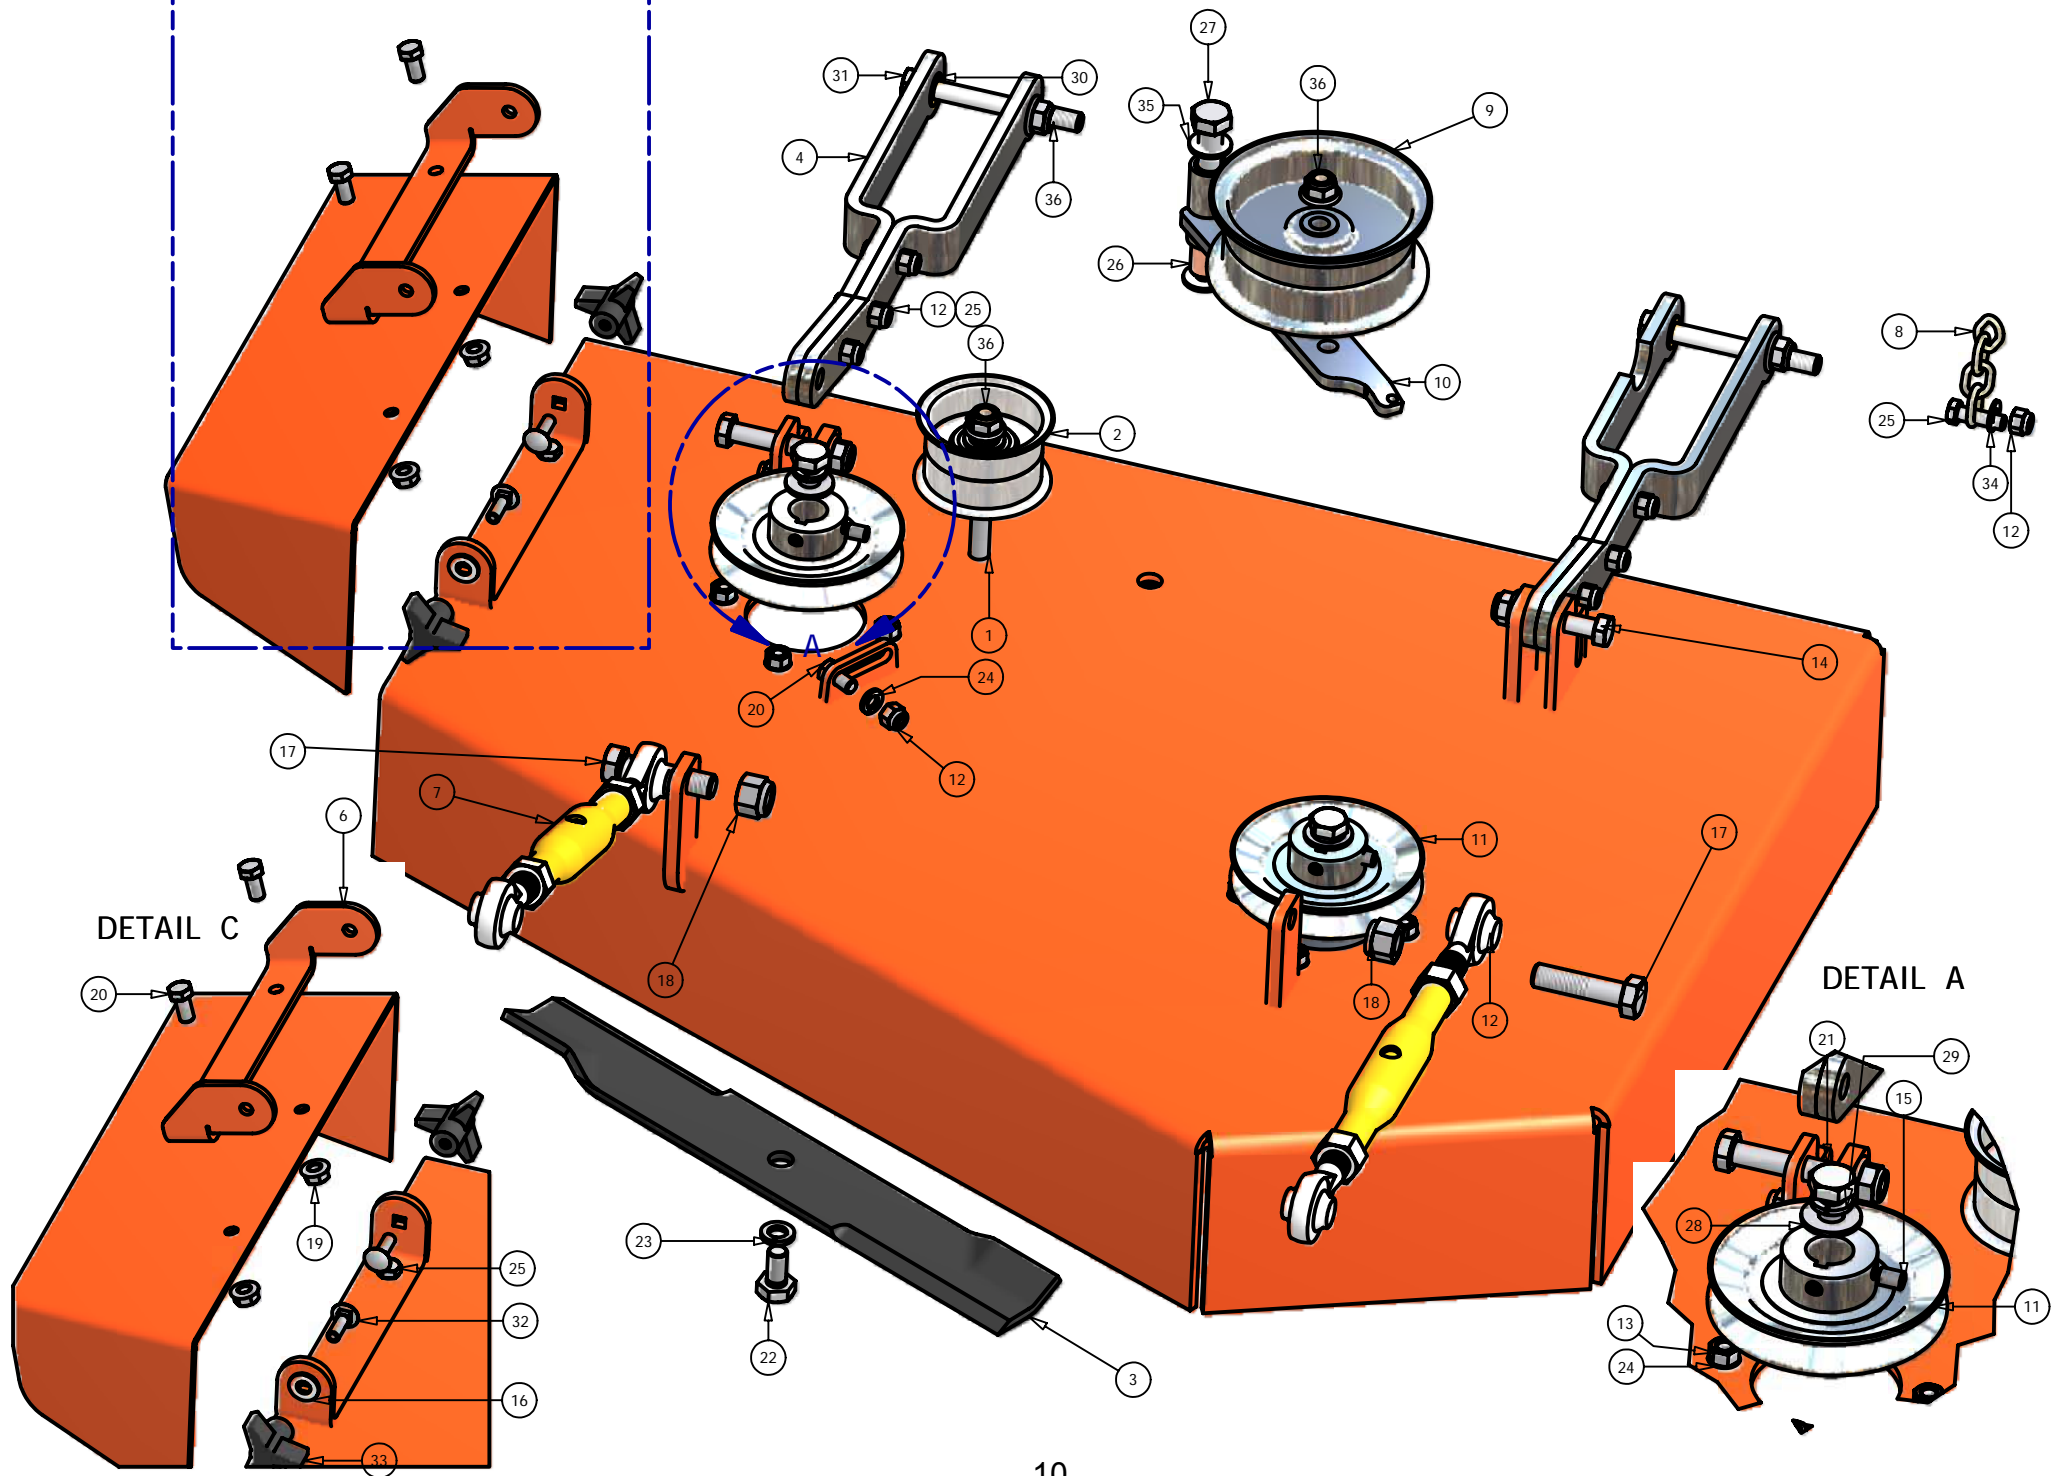

36" ZT Deck

Parts List			
ITEM	QTY	PART NUMBER	DESCRIPTION
1	1	060-3500-00	36 Inch ZT Deck
2	1	033-4000-00	36" ZT Idler Pulley
3	2	038-3010-00	36" Fusion Blade
4	2	031-6027-00	Deck Support Arm (left)
5	2	031-6028-00	Deck Support Arm (Right)
6	1	039-4860-00	Discharge Chute Bracket
7	2	048-6056-00	Turnbuckle
8	2	047-6047-00	3" Chain
9	1	033-5001-00	5 3/4" Flat Idler Pulley
10	1	039-6936-00	Deck Idler Arm
11	2	033-6003-01	5" Deck Pulley
12	9	013-5041-00	3/8" Nylock Nut
13	10	013-6014-00	3/8" Hex Nut
14	3	018-6036-00	1/2" x 2 1/2" Hex Bolt
15	2	030-6029-00	3/8" Set Screw
16	2	019-6042-00	.360 ID Plastic Washer
17	2	018-6059-00	5/8" x 2 1/2" Hex Bolt
18	2	013-7021-00	5/8" Nylock Nut
19	2	013-5201-00	3/8" Flange Nut
20	2	018-5250-00	3/8" x 3/4" Hex Bolt
21	2	018-5006-00	1/2" x 1 1/2" Fine Threaded Bolt
22	2	018-6021-00	5/8" x 1 1/2" Fine Threaded Bolt
23	2	019-4807-00	5/8" Lock Washer
24	9	019-5037-00	3/8" Lock Washer
25	18	018-5040-00	3/8" x 1 1/4" Hex Bolt
26	2	032-6033-00	5/8" ID x 1 1/8" Brass Bushing
27	1	018-5311-00	5/8" x 4" Hex Bolt
28	2	019-6020-00	1/2" Cup Washer
29	2	019-5007-00	1/2" Lock Washer
30	4	019-5010-00	1/2" Brass Washer
31	2	018-7050-00	1/2" x 4 1/2" Bolt
32	2	018-8065-00	5/16" x 1" Carriage Bolt
33	2	045-6043-00	5/16" Knob
34	2	019-5050-00	3/8" Washer
35	2	019-6017-00	.635 Nylon Washer
36	6	013-8050-00	1/2" Flange Lock Nut