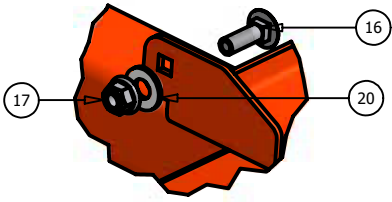

Wheel Motor/Tire and Wheel Assembly

Wheel Motor/ Tire and Wheel Assmebly			
ITEM	QTY	PART NUMBER	DESCRIPTION
1	1	092-5201-00	Brake Disc
2	1	016-1610-98/016-1609-98	Right Brake Assmebly/ Left
3	1	039-8936-00	Brake Casting
4	1	016-9998-00	Brake Pads
5	1	015-2004-00/ 015-2005-00	Right Wheel Motor/ Left
6	2	024-7033-00	Hydraulic Fitting
7	1	013-7050-00	Castle Nut
8	1	042-7041-00	Woodruff Key
9	1	020-7022-00	1/8" x 2 1/4" Cotter #8
10	4	018-7016-00	1/2" x 3" Hex Bolt
11	4	019-5007-00	1/2" Lock Washer
12	4	013-7018-00	1/2" Hex Nut
13	1	022-7061-00	12" Rim - 60" & 72" Cut
14	1	022-5349-00	24x12-12 Tire - 60" & 72" Cut
15	1	022-5450-00	24" Tire and Wheel Assembly
16	5	018-7033-00	1/2" x 1" Hex Bolt
17	1	022-7062-00	12" Rim - 48" & 52" Cut
18	1	022-5351-00	23x10.50-12 Tire - 48" & 52" Cut
19	1	022-5352-00	23x10.50-12 Tire and Wheel Assembly

Floor Panel

DETAIL D

DETAIL B

DETAIL C

DETAIL A

Floor Panel			
ITEM	QTY	PART NUMBER	DESCRIPTION
1	1	071-3000-00	Suspension Seat (All Lightning)
2	1	071-2004-00	EVC Seat (23hp and 30hp Pup Models)
3	1	014-2006-00	Cooler Cover
4	1	081-2006-00	Pup Floor Mat
5	1	064-2005-00	Floor Board Cable
6	1	026-2006-00	Seat Plate
7	1	079-5340-00	Pup Floor Panel
8	4	029-7029-00	Floor Rubber Bumper
9	4	014-9000-00	Frame Plug
10	1	058-2000-00	Floor Panel Stop
11	1	040-6060-00	#9 Hit clip (seat latch)
12	1	019-7040-00	1/4" Flat Washer
13	1	030-7040-00	1/4" x 1" Self Tapping Screw
14	1	018-8064-00	1/4" x 5/8" Button Head Bolt
15	2	030-3050-00	#10 x 1/2" Self Taping Screw
16	2	018-8065-00	5/16" x 1" Carriage Bolt
17	10	013-8049-00	5/16" Nylock Flange Nut
18	1	013-8039-00	1/4" Hex Nut
19	1	019-4008-00	1/4" Lock Washer
20	2	019-6042-00	.360 ID Plastic Washer