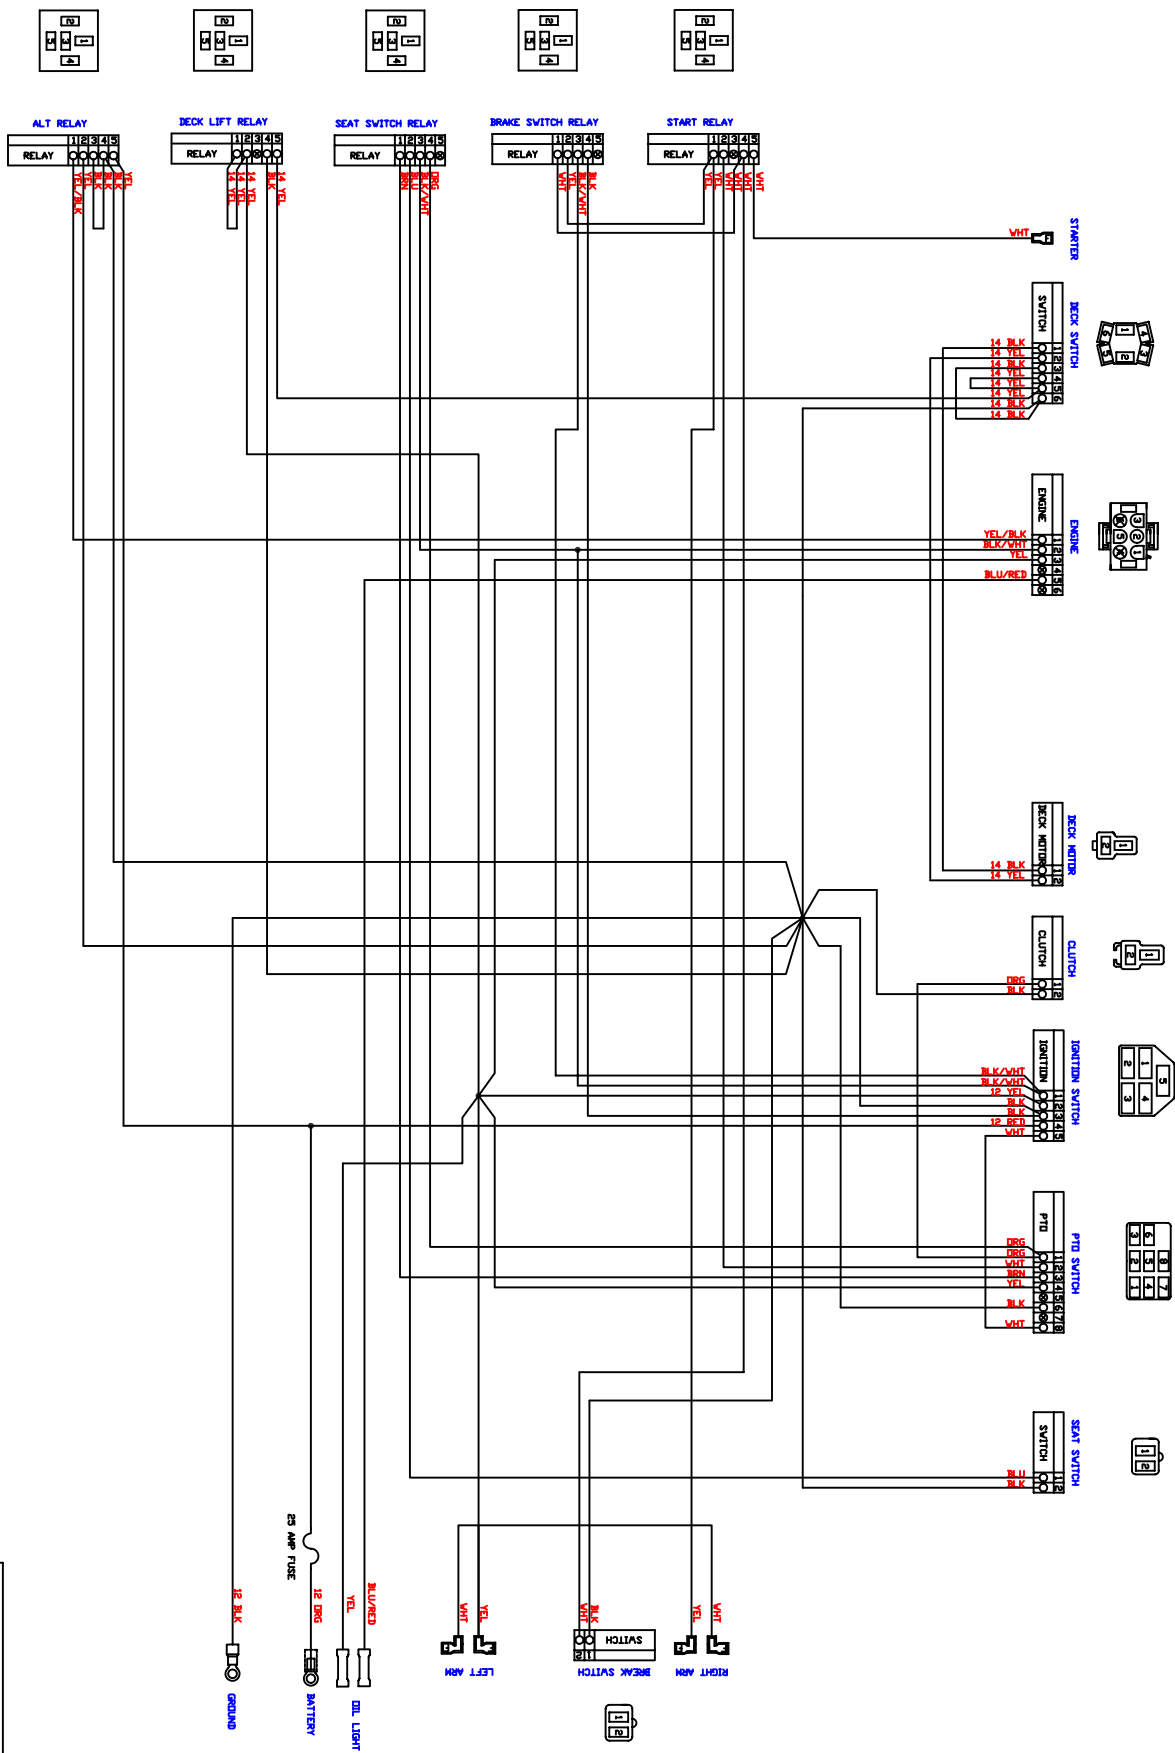

ALL WIRES 16GA UNLESS NOTED OTHERWISE.

ELECTREX, INC.
HUTCHINSON, KS
CUSTOMER: BAID BOY
THEIR P/N: 086-2050-00
DWG TITLE: SCHEMATIC
OUR P/N: 9199028SCHMATIC
P 1 OF 1 REVISION: B
DRAWN BY: AND DATE: 9/28/05