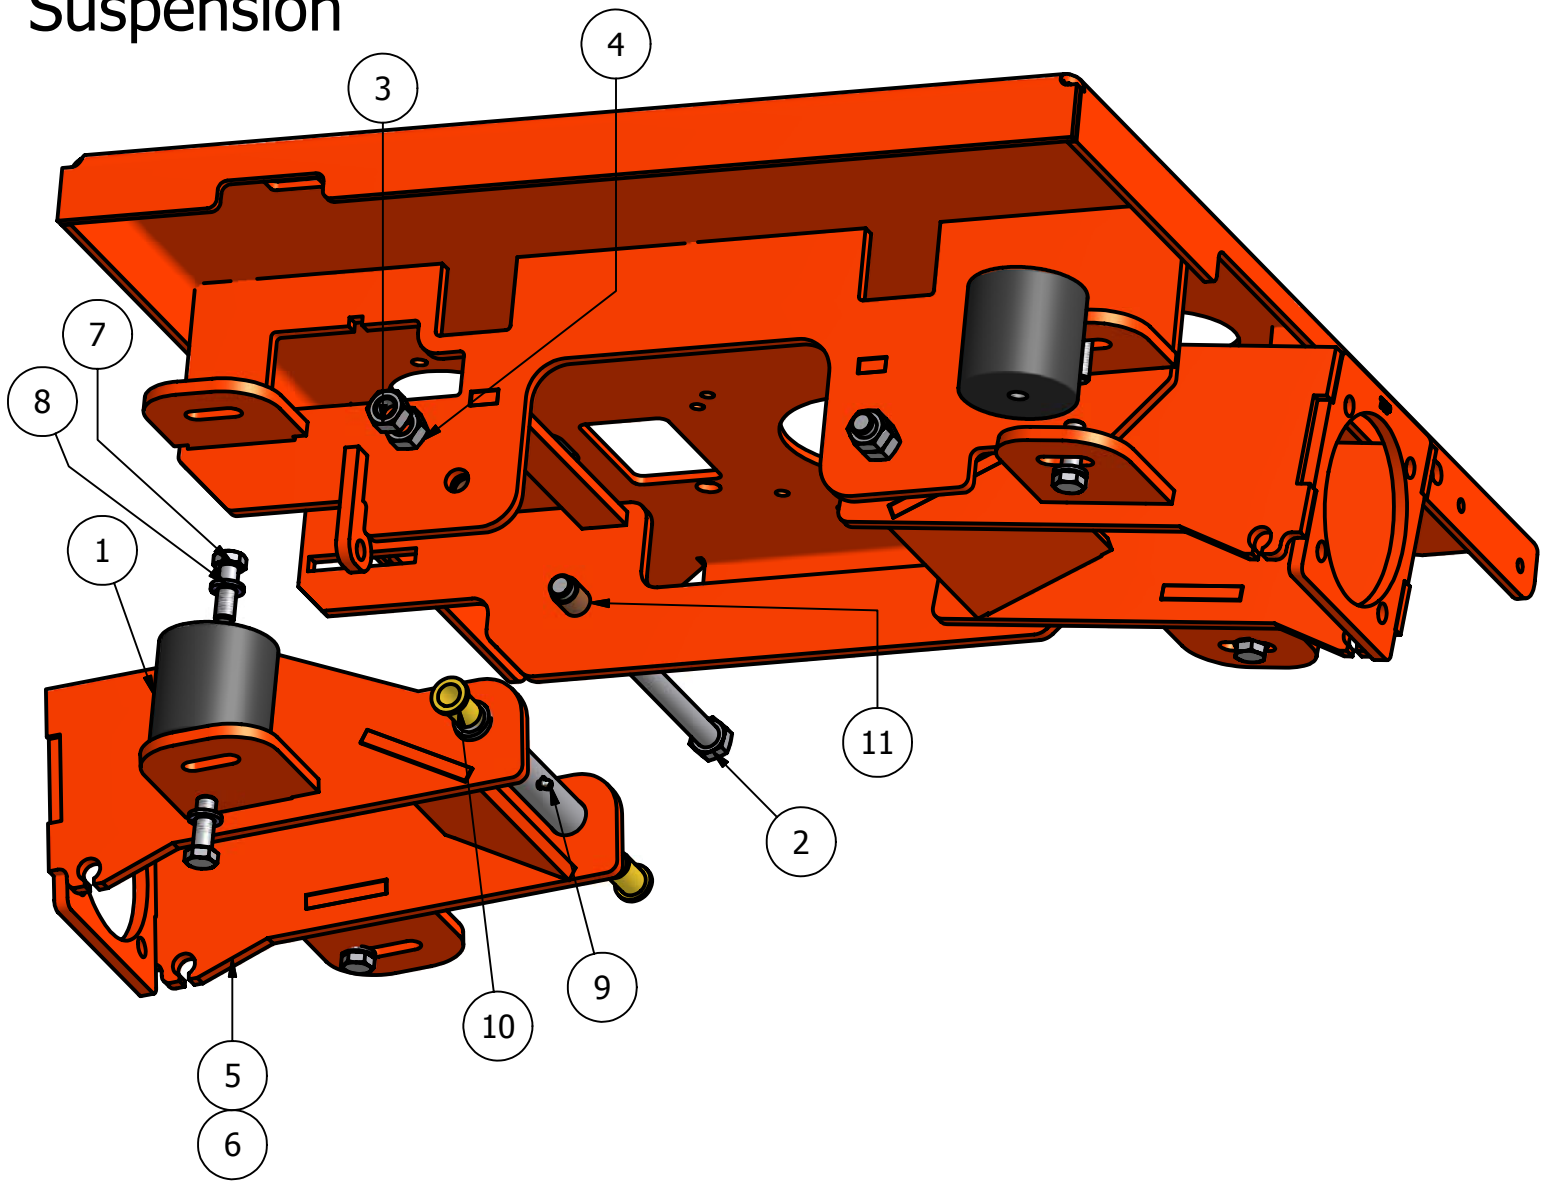

REV: 1 OF 1
 DATE: 9/28/05

THIS DRAWING AND THE INFORMATION IT CONTAINS ARE THE PROPERTY OF ELECTREX, INC. AND MAY BE USED BY OTHERS ONLY AS AUTHORIZED BY US.

Suspension

Parts List			
ITEM	QTY	PART NUMBER	DESCRIPTION
1	4	032-9000-00	Vibration Mount
2	2	018-2051-00	5/8" x 10" Hex Bolt (Grade 8)
3	2	013-5301-00	5/8" Nylock 1/2 Jam
4	2	013-5020-00	5/8" Nut
5	2	070-8000-00	60" Inner Suspension Cage
6	2	070-8001-00	72" Inner Suspension Cage
7	8	018-5006-00	1/2" x 1 1/2" Hex Bolt
8	8	019-5007-00	1/2" Lock Washer
9	2	024-6034-00	Grease Fitting (Drive-In)
10	4	032-5050-00	Shoulder Spacer
11	4	024-5204-00	3" Long Motor Fitting
12	4	215-2000-00	3/4" Brass Bushing