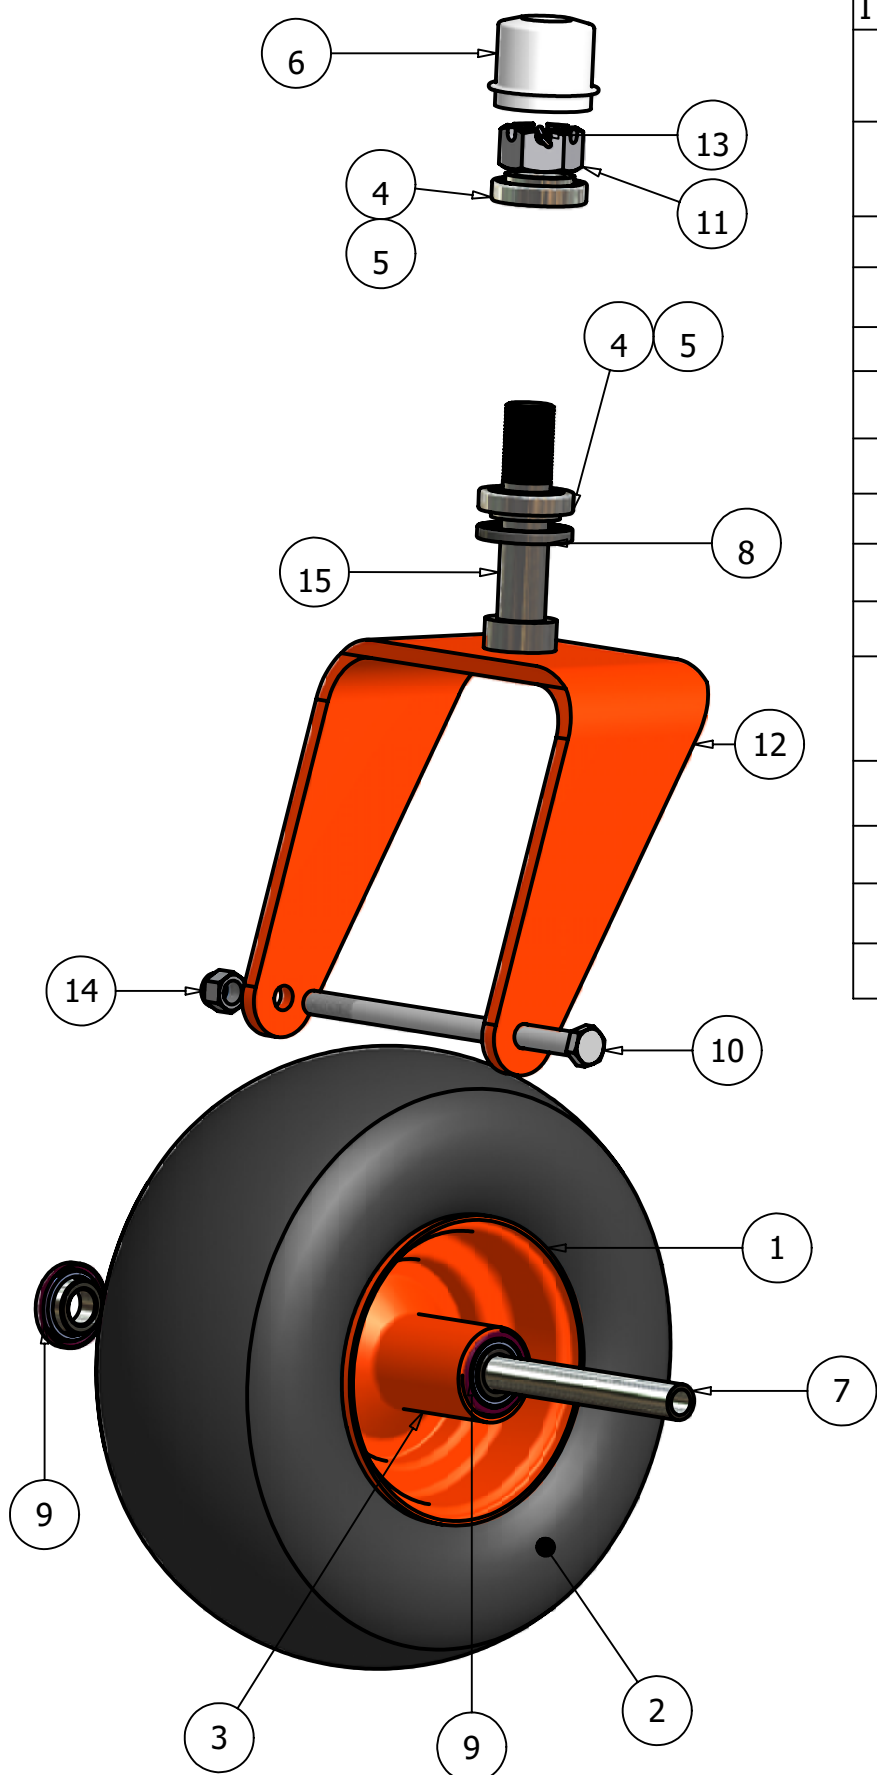

Drive Arms

Parts List

ITEM	QTY	PART NUMBER	DESCRIPTION
1	1	031-8822-00/031-8821-00	Right Drive Arm/ Left
2	2	069-4010-00	Rubber Steering Handle
3	1	027-8819-00/027-8820-00	Left Drive Arm Lever Housing/Right
4	2	087-8080-00	Damper
5	2	018-2050-00	10MM Damper Ball Stud
6	4	034-8025-00	Drive Lever Spring
7	8	019-8027-00	.515 ID Nylon Shoulder Washer
8	2	035-5344-00	Push Rod
9	4	099-6046-00	3/8-24 Ball joint (female/male)
10	4	013-8043-00	5/16" Nut
11	10	032-8024-00	.507 ID Nylon Bushing
12	4	019-5037-00	3/8" Lock Washer
13	6	019-8051-00	5/16" Lock Washer
14	2	018-8063-00	5/16" x 3/4" Hex Bolt
15	4	018-2007-00	5/16" x 1/2" Flange Bolt
16	4	019-8054-00	.505 ID Plastic Washer
17	4	013-8050-00	1/2" Flange Lock Nut
18	8	013-6051-00	3/8" Fine Thread Nut

Clutch Stack

Clutch Assembly		
ITE	PART NUMBER	DESCRIPTION
1	070-1000-00	Clutch Assembly
2	033-5034-00	4 3/4" Motor Pulley
3	019-6029-00	1 1/8" Flat Spacer
4	025-5000-00	1 1/8" Collar Spacer
5	025-0025-00	1.125 ID X .625 Spacer
6	018-5300-00	7/16" x 2 1/2" Fine Thread Bolt
7	019-8053-00	7/16" Lock Washer
8	042-6030-00	1/4" x 1" Key
9	030-6029-00	3/8" Set Screw
10	018-5028-00	10mm x 552 Bolt

Belt			
ITEM	QTY	PART NUMBER	DESCRIPTION
1	1	041-5048-00	Pump Belt
2	1	033-5034-00	4 3/4" Motor Pulley
3	2	033-5003-00	5" Pump Pulley
4	1	013-7021-00	5/8" Nylock Nut
5	2	042-5301-00	5mm x 1 Key
6	1	030-6029-00	3/8" Set Screw
7	1	034-5039-00	Pump Idler Spring 6"
8	1	024-6034-00	Grease Fitting (Drive-In Type)
9	2	019-6017-00	.635 ID Plastic Washer
10	1	018-5311-00	5/8" x 4" Hex Bolt
11	1	018-2004-00	Spring Tensioner
12	2	013-7018-00	1/2" Hex Nut