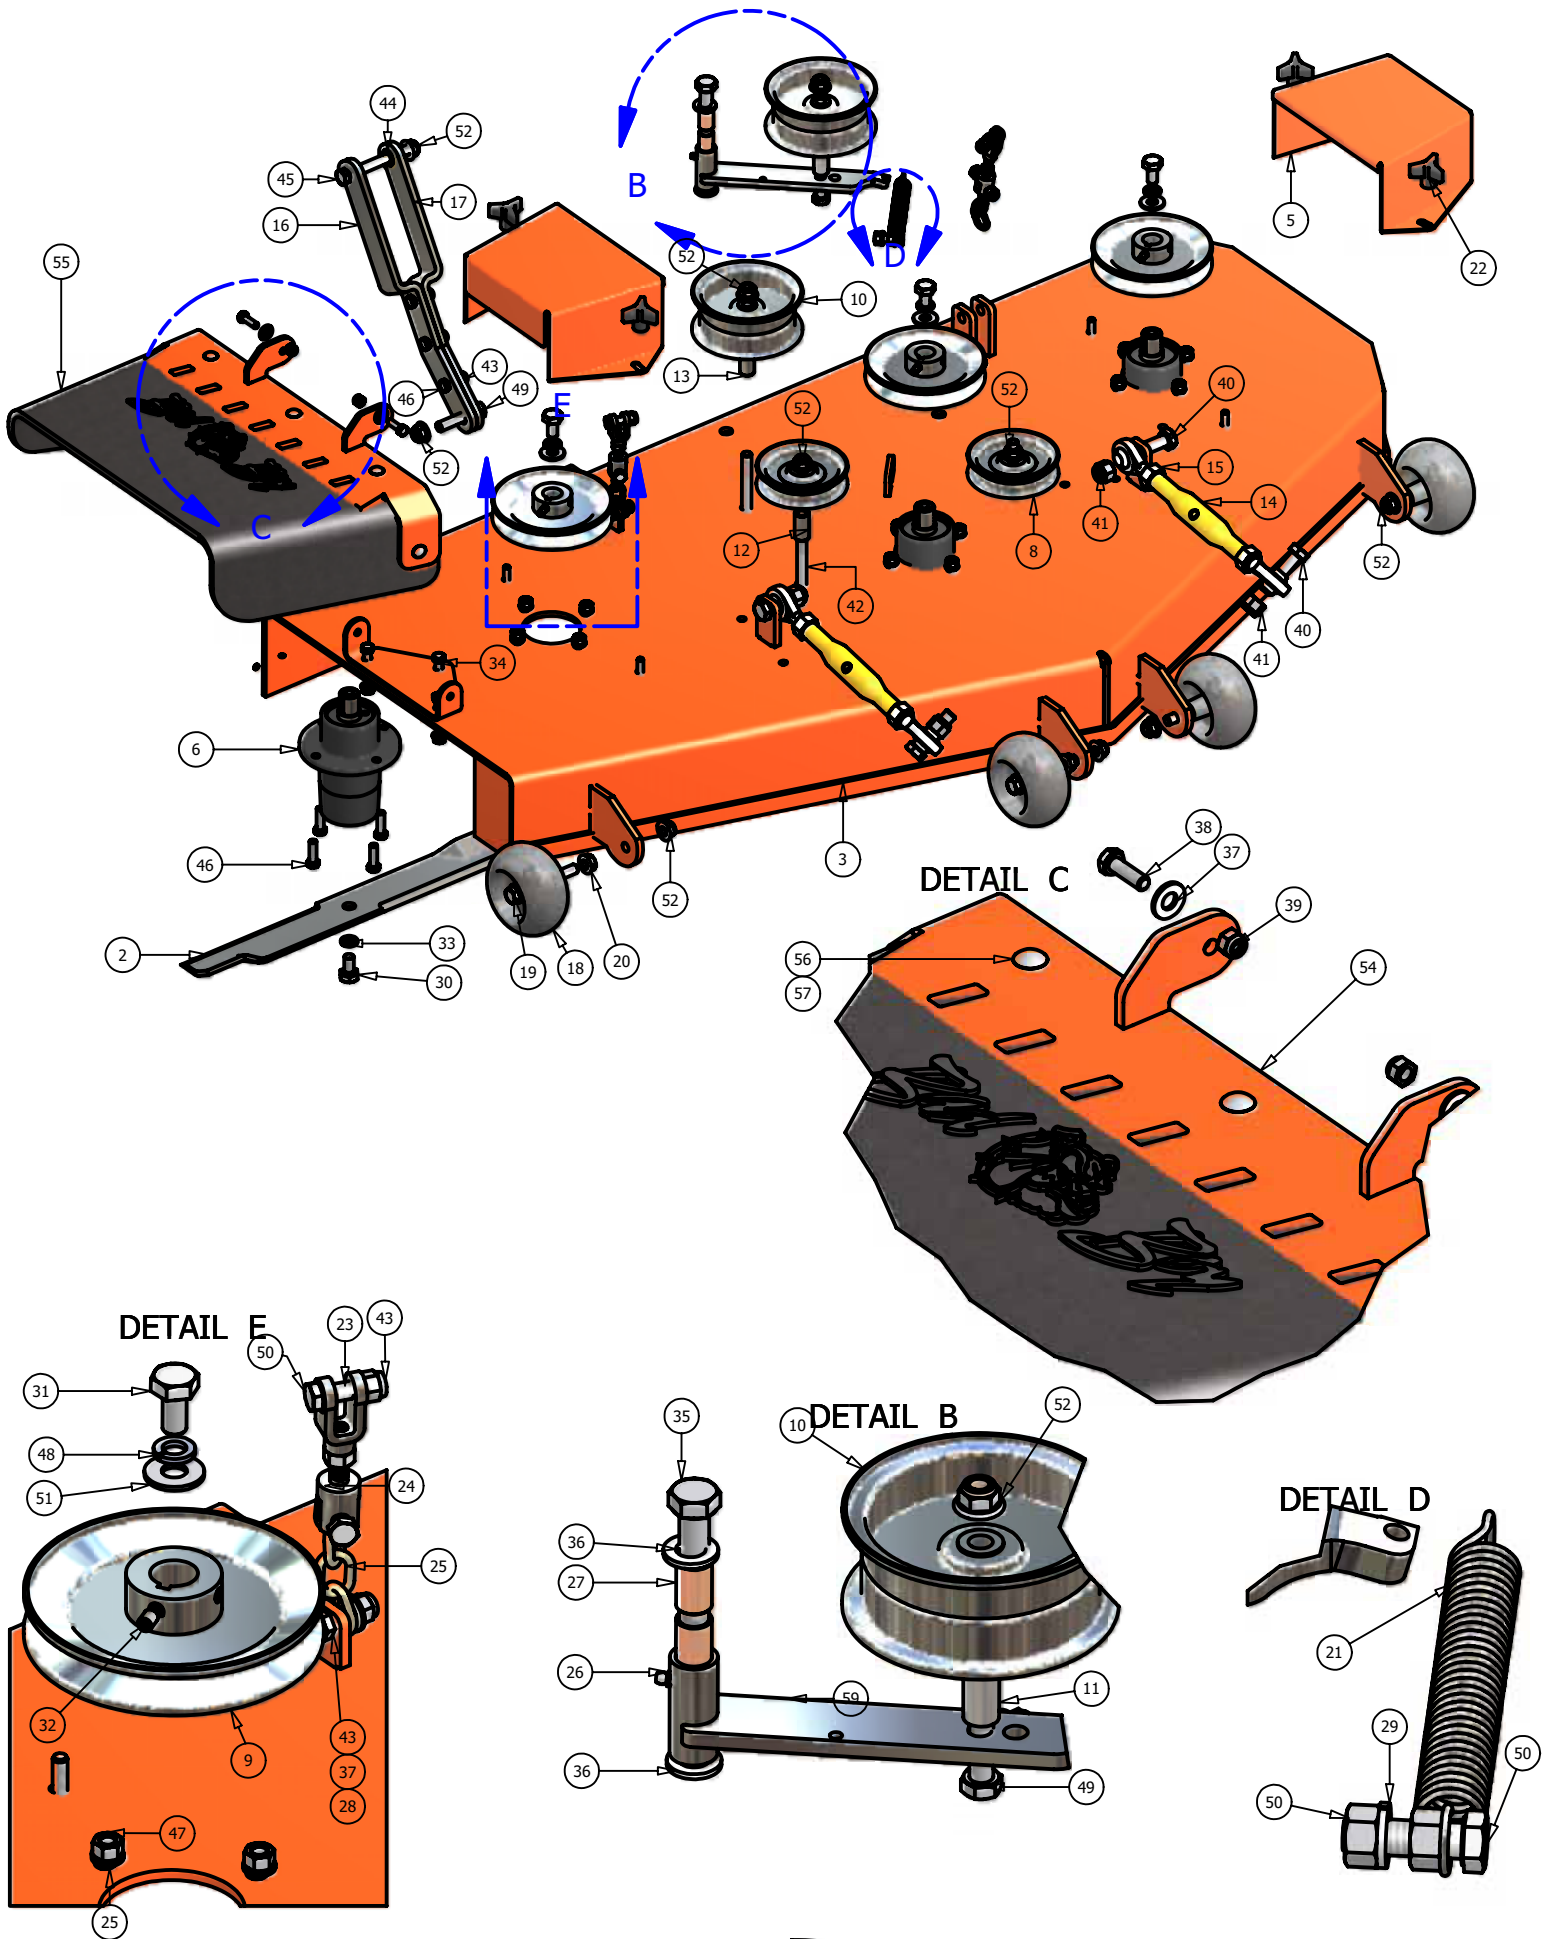

60" Pup Deck

60 Inch Deck Parts List

ITEM	QTY	PART NUMBER	DESCRIPTION
1	1	041-1650-00	60" Deck Belt
2	3	038-6060-00	60" Fusion Blade
3	1	060-5403-00	60" Deck
4	1	206-6017-00	Discharge Chute Hanger
5	2	014-6004-00	Pulley Guard
6	3	037-6015-00	Spindle
7	1	039-6936-00	Deck Idler Arm
8	2	033-6001-00	4 3/4" Idler Pulley
9	3	033-6004-00	6 1/4" Drive Pulley
10	2	033-5001-01	5 3/4" Flat Idler Pulley
11	1	025-5337-00	1 1/4" Pulley Spacer
12	2	025-5338-00	1 1/2" Pulley Spacer
13	1	025-5339-00	1 3/4" Pulley Spacer
14	2	048-6056-00	Turnbuckle
15	2	013-6058-00	3/4" Left Handed Nut
16	2	031-6027-00	Deck Support Arm (left)
17	2	031-6028-00	Deck Support Arm (Right)
18	6	022-5234-00	Anti-Scalp Rollers
19	6	018-5019-00	1/2" x 4" Bolt (Grade 8)
20	6	013-5300-00	1/2" Flange Nut
21	1	034-9035-00	Deck Idler Spring
22	4	045-6043-00	5/16" Knob
23	2	046-6044-00	Female Yoke
24	2	046-6048-00	Male Yoke
25	2	047-6047-00	3" Chain
26	1	024-6034-00	Grease Fitting (Drive-In Type)
27	2	032-6033-00	5/8" ID x 1 1/8" Brass Bushing
28	3	018-6049-00	3/8" x 1" Hex Bolt
29	13	019-5037-00	3/8" Lock Washer
30	3	018-6021-00	5/8" x 1.5" Fine Threaded Bolt
31	3	018-5006-00	1/2" x 1 1/2" Bolt (Fine Threaded)
32	3	030-6029-00	3/8" Set Screw
33	3	019-4807-00	5/8" Lock Washer
34	3	018-5250-00	3/8" x 3/4" Hex Bolt
35	1	018-5311-00	5/8" x 4" Hex Bolt
36	2	019-6017-00	.635 ID Plastic Washer
37	2	019-6042-00	.360 ID Plastic Washer
38	2	018-5015-00	5/16" x 1" Hex Bolt
39	2	013-8047-00	5/16" Nylock Nut
40	4	018-6059-00	5/8" x 2 1/2" Hex Bolt
41	4	013-7021-00	5/8" Nylock Nut
42	3	018-6054-00	1/2" x 3 1/2" Bolt
43	13	013-5041-00	3/8" Nylock Nut
44	4	019-5010-00	1/2" Brass Washer
45	2	018-7050-00	1/2" x 4 1/2" Bolt
46	18	018-5040-00	3/8" x 1 1/4" Hex Bolt
47	14	013-6014-00	3/8" Hex Nut
48	3	019-5007-00	1/2" Lock Washer
49	2	018-6036-00	1/2" x 2 1/2" Hex Bolt
50	5	018-6012-00	3/8" x 1 1/2" Hex Bolt
51	3	019-6020-00	1/2" Cupped Washer
52	13	013-8050-00	1/2" Flange Lock Nut
53	1	039-4863-00	2007 Lower Hanger Plate
54	1	039-4864-00	2007 Hanger Plate
55	1	210-6005-00	Rubber Side Discharge
56	5	018-5020-00	5/16" x 1 1/2" Carriage Bolt
57	5	013-8049-00	5/16" Nylock Flange Nut