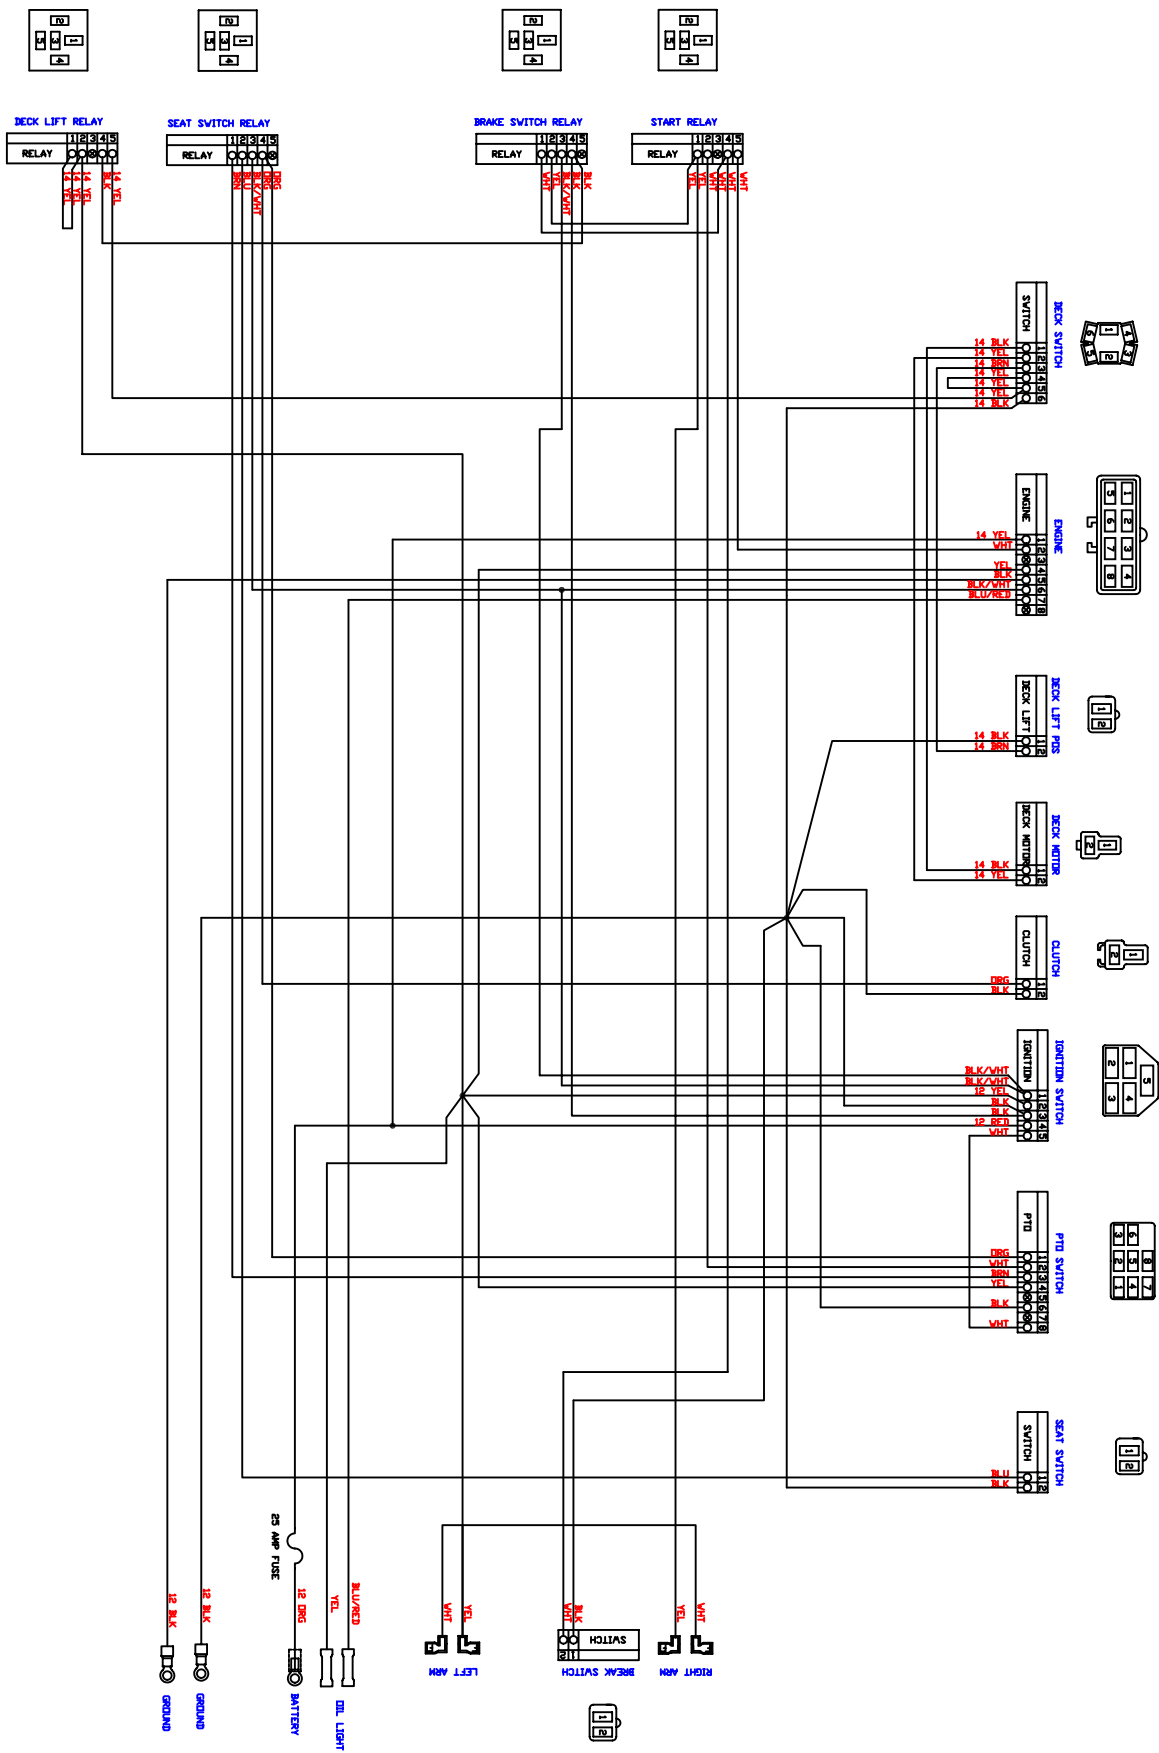

ALL WIRES 16GA UNLESS NOTED OTHERWISE.

ELECTREX, INC.
HUTCHINSON, KS

CUSTOMER: BAID BOY
THEIR P/N: 086-0032-00
DWG TITLE: SCHEMATIC
OUR P/N: 919802SCHEMATIC

REV: 1 OF 1
DATE: 9/28/05

THIS DRAWING AND THE INFORMATION IT CONTAINS ARE THE PROPERTY OF ELECTREX, INC. AND MAY BE USED BY OTHERS ONLY AS AUTHORIZED BY US.