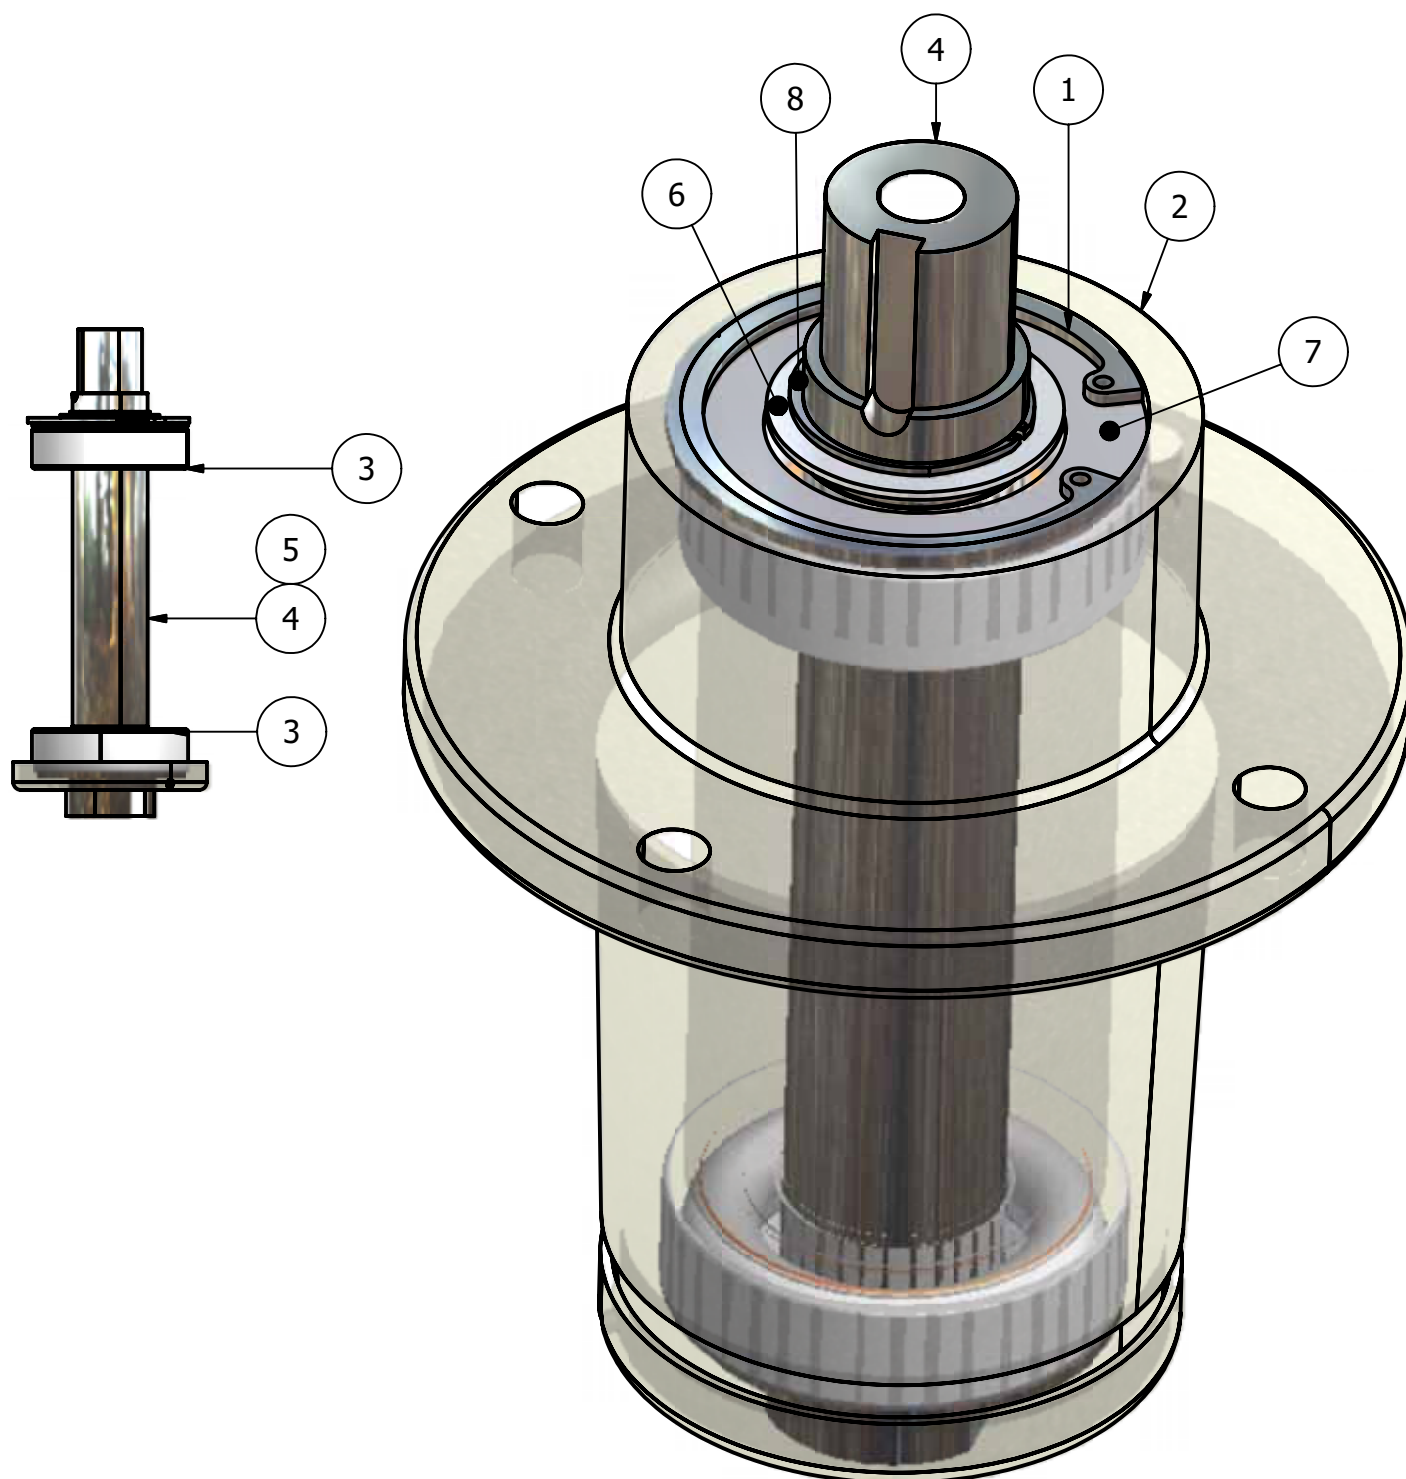

Clutch Stack

Clutch Assembly		
ITE	PART NUMBER	DESCRIPTION
1	070-1000-00	Clutch Assembly
2	033-5034-00	4 3/4" Motor Pulley
3	019-6029-00	1 1/8" Flat Spacer
4	025-5000-00	1 1/8" Collar Spacer
5	025-0025-00	1.125 ID X .625 Spacer
6	018-5300-00	7/16" x 2 1/2" Fine Thread Bolt
7	019-8053-00	7/16" Lock Washer
8	042-6030-00	1/4" x 1" Key
9	030-6029-00	3/8" Set Screw
10	018-5028-00	10mm x 552 Bolt

Front Wheel			
ITEM	QT	PART NUMBER	DESCRIPTION
1	1	022-2006-00	13" x 6.50 - 6" Tire and Wheel Assembly
2	1	022-5347-00	13" x 6.50 - 6" Tire ONLY
3	1	022-7002-00	6" Wheel ONLY
4	2	010-7001-00	Bearing
5	2	011-7002-00	Race
6	1	014-7005-00	Dust Cover
7	1	025-5202-00	Front Wheel Spacer
8	1	012-7003-00	Seal
9	2	022-7009-00	Wheel Bearing
10	1	018-7010-00	1/2" x 9" Bolt
11	1	013-7004-00	1" Fine Threaded Castle Nut
12	1	023-7913-00	Front Fork with Spindle
13	1	020-7022-00	1/8" x 2 1/4" Cotter #8
14	1	013-6037-00	1/2" Nylock Nut
15	1	037-0001-00	Front Fork Spindle

Belt			
ITEM	QTY	PART NUMBER	DESCRIPTION
1	1	041-5048-00	Pump Belt
2	1	033-5034-00	4 3/4" Motor Pulley
3	2	033-5003-00	5" Pump Pulley
4	1	013-7021-00	5/8" Nylock Nut
5	2	042-5301-00	5mm x 1 Key
6	1	030-6029-00	3/8" Set Screw
7	1	034-5039-00	Pump Idler Spring 6"
8	1	024-6034-00	Grease Fitting (Drive-In Type)
9	2	019-6017-00	.635 ID Plastic Washer
10	1	018-5311-00	5/8" x 4" Hex Bolt
11	1	018-2004-00	Spring Tensioner
12	2	013-7018-00	1/2" Hex Nut