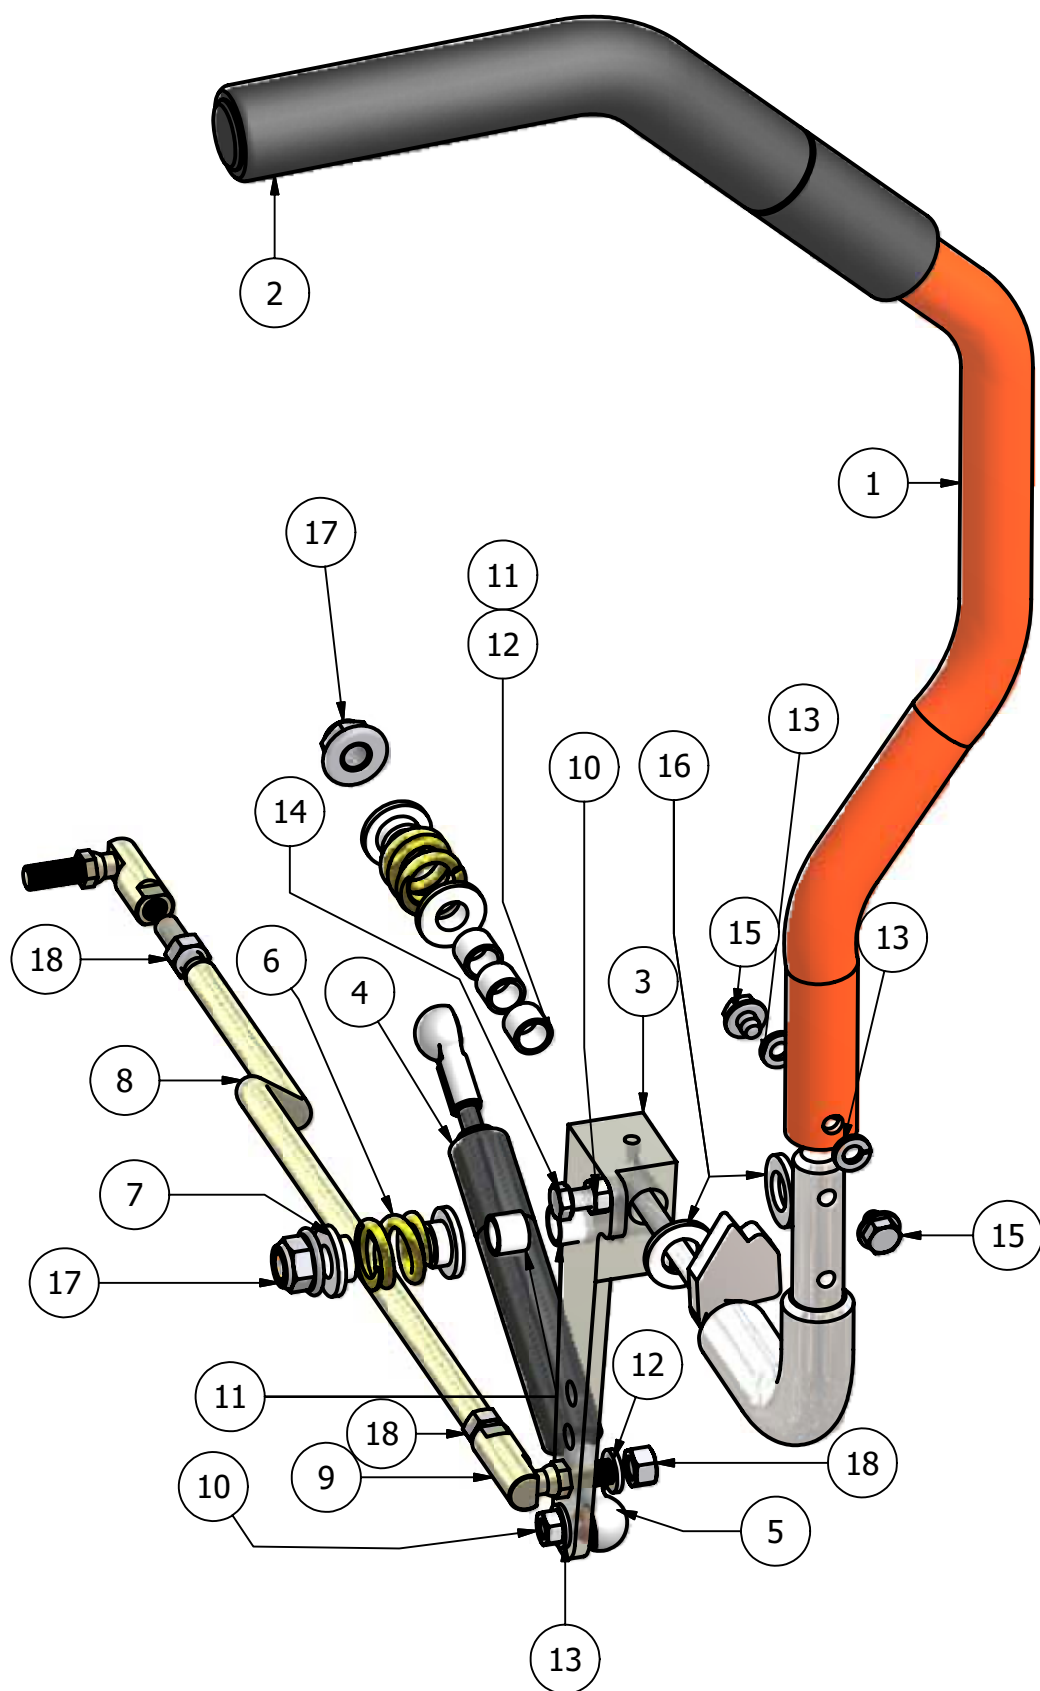

Drive Arms

Parts List

ITEM	QTY	PART NUMBER	DESCRIPTION
1	1	031-8822-00/031-8821-00	Right Drive Arm/ Left
2	2	069-4010-00	Rubber Steering Handle
3	1	027-8819-00/027-8820-00	Left Drive Arm Lever Housing/Right
4	2	087-8080-00	Damper
5	2	018-2050-00	10MM Damper Ball Stud
6	4	034-8025-00	Drive Lever Spring
7	8	019-8027-00	.515 ID Nylon Shoulder Washer
8	2	035-5344-00	Push Rod
9	4	099-6046-00	3/8-24 Ball joint (female/male)
10	4	013-8043-00	5/16" Nut
11	10	032-8024-00	.507 ID Nylon Bushing
12	4	019-5037-00	3/8" Lock Washer
13	6	019-8051-00	5/16" Lock Washer
14	2	018-8063-00	5/16" x 3/4" Hex Bolt
15	4	018-2007-00	5/16" x 1/2" Flange Bolt
16	4	019-8054-00	.505 ID Plastic Washer
17	4	013-8050-00	1/2" Flange Lock Nut
18	8	013-6051-00	3/8" Fine Thread Nut