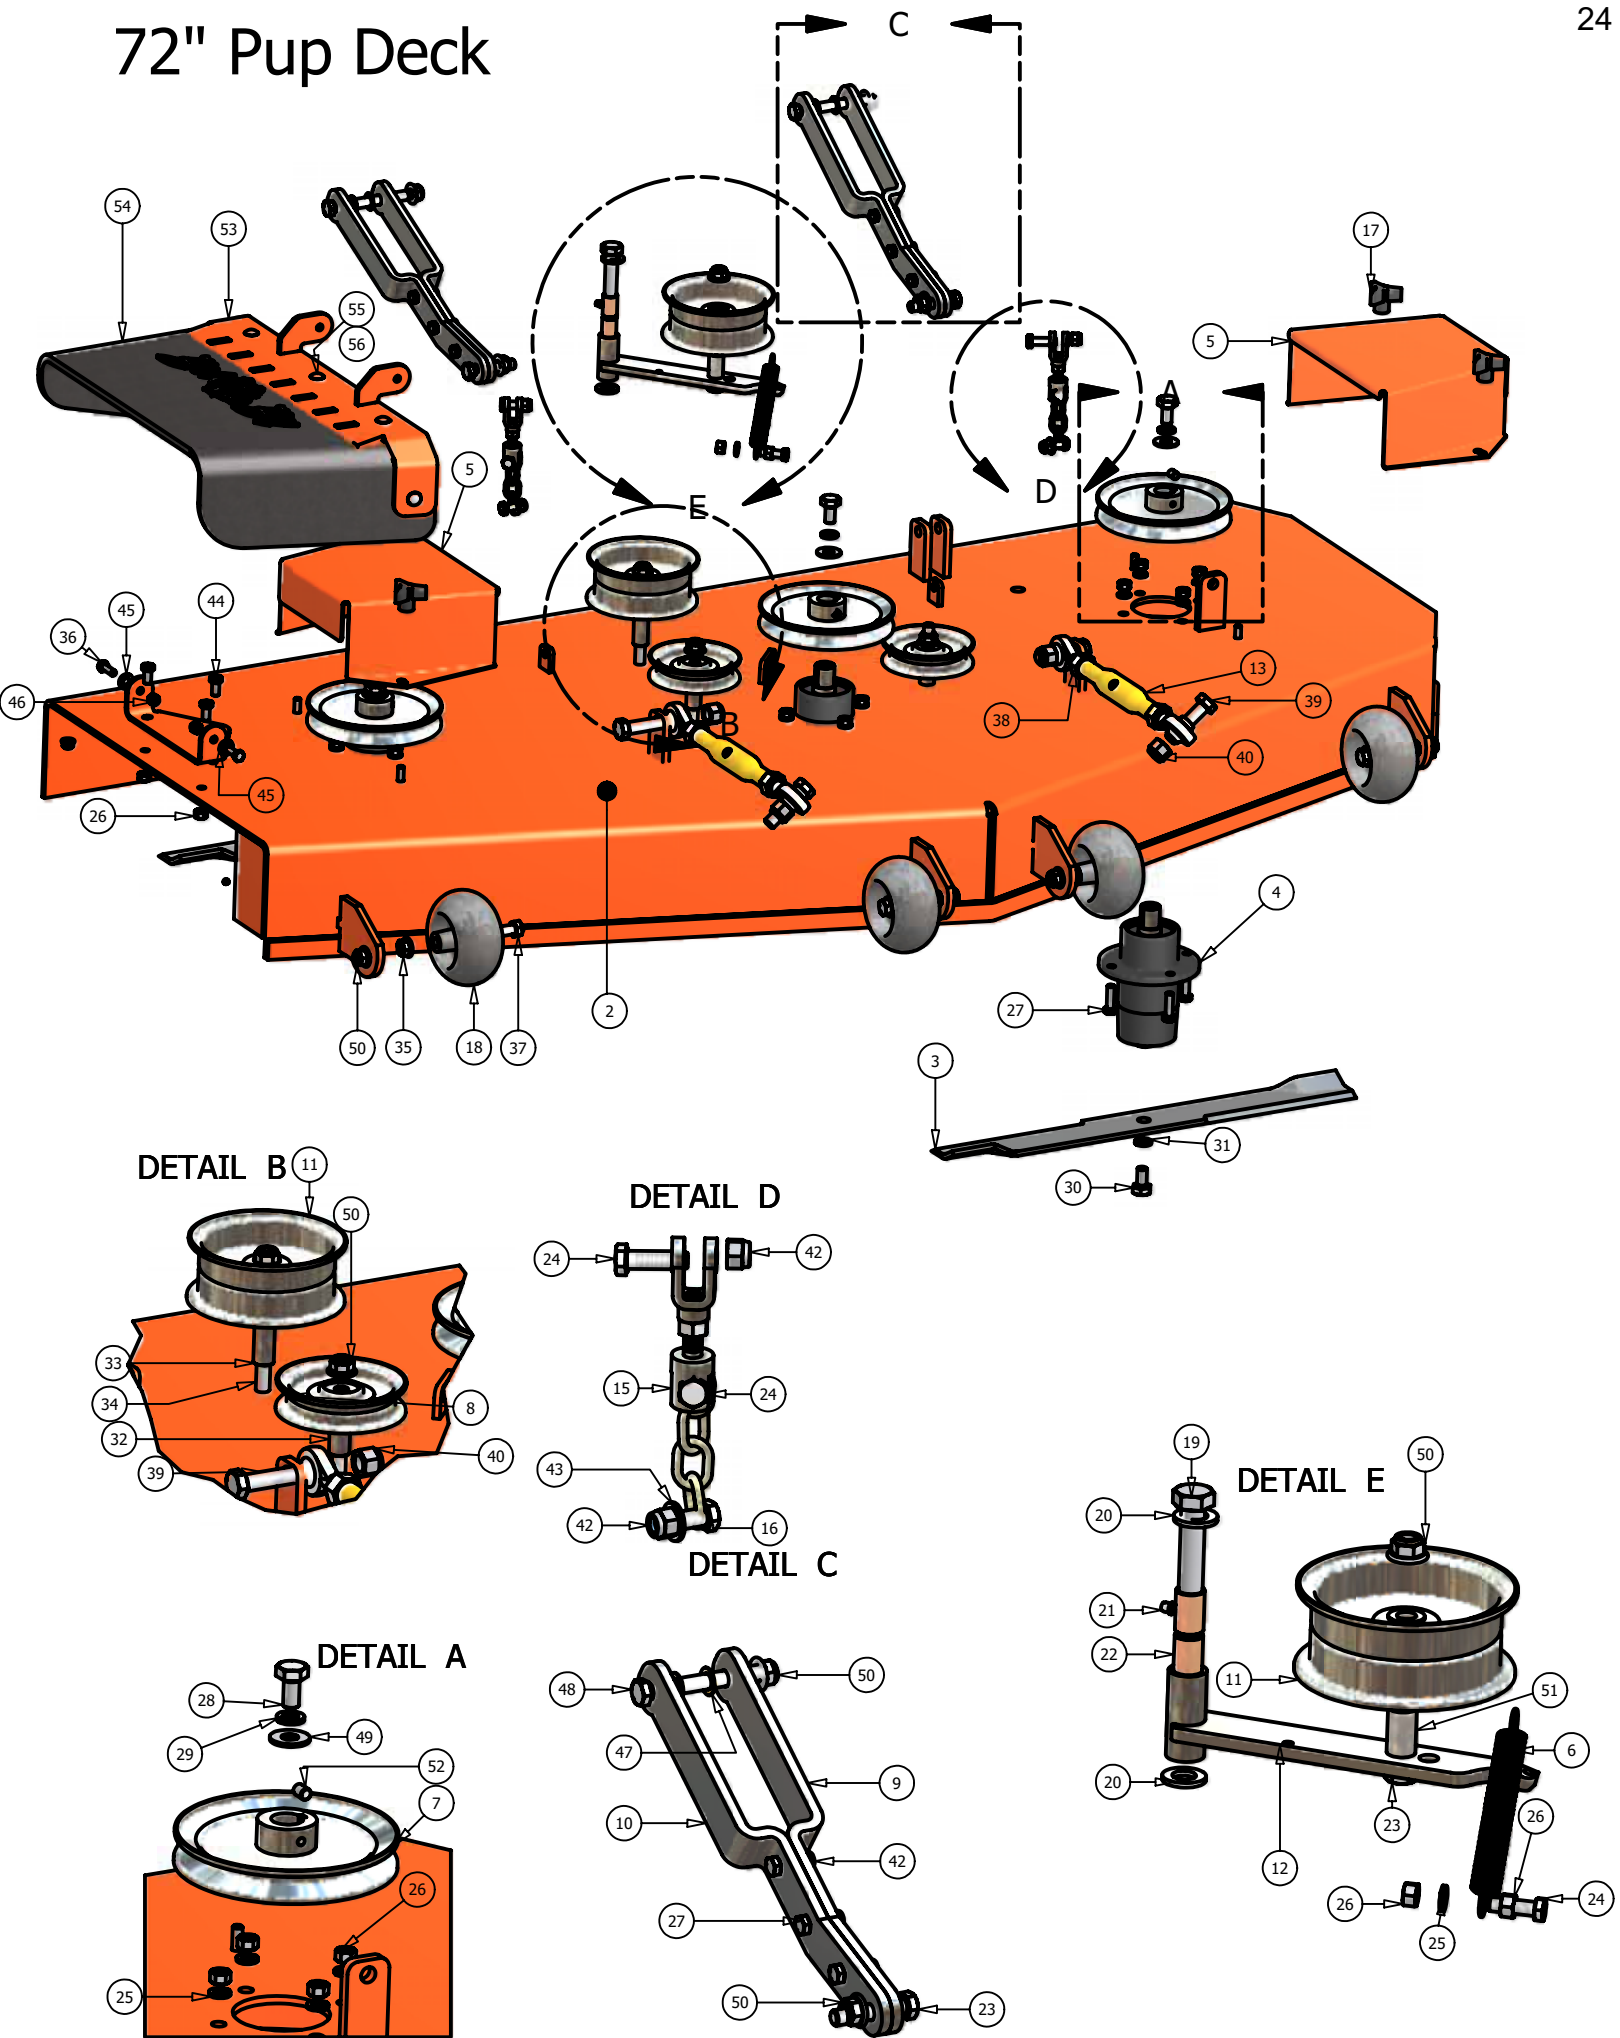

72" Pup Deck

72" Pup Deck			
ITEM	QTY	PART NUMBER	DESCRIPTION
1	1	041-1890-00	72" Deck Belt-B189
2	1	060-7205-00	72" Deck
3	3	038-7230-00	72" Fusion Blade
4	3	037-6015-00	Spindle
5	2	014-7204-00	Pulley Guard
6	1	034-9035-00	Deck Idler Spring
7	3	033-7203-00	7" Deck Pulley
8	2	033-6001-00	4 3/4" Idler Pulley
9	2	031-6028-00	Deck Support Arm (Right)
10	2	031-6027-00	Deck Support Arm (Left)
11	2	033-5001-01	5 3/4" Flat Idler Pulley
12	1	039-6936-00	Deck Idler Arm
13	2	048-6056-00	Turnbuckle
14	2	046-6044-00	Female Yoke
15	2	046-6048-00	Male Yoke
16	2	047-6047-00	3" Chain
17	4	045-6043-00	5/16" Knob
18	6	022-5234-00	Anti-Scalp Rollers
19	1	018-5311-00	5/8" x 4" Hex Bolt
20	2	019-6017-00	.635 ID Plastic Washer
21	1	024-6034-00	Grease Fitting (Drive-In Type)
22	2	032-6033-00	5/8" ID x 1 1/8" Brass Bushing
23	3	018-6036-00	1/2" x 2 1/2" Hex Bolt
24	5	018-6012-00	3/8" x 1 1/4" Hex Bolt
25	13	019-5037-00	3/8" Lock Washer
26	17	013-6014-00	3/8" Hex Nut
27	18	018-5040-00	3/8" x 1 1/4" Hex Bolt
28	3	018-6019-00	1/2" x 1 1/2" Fine Thread Bolt
29	3	019-5007-00	1/2" Lock Washer
30	3	018-6021-00	5/8" x 1.5" Fine Threaded Bolt
31	3	019-4807-00	5/8" Lock Washer
32	2	025-5338-00	1 1/2" Pulley Spacer
33	1	025-5339-00	1 3/4" Pulley Spacer
34	1	018-6054-00	1/2" x 3 1/2" Bolt
35	6	013-5300-00	1/2" Flange Nut
36	6	018-5015-00	5/16" x 1" Hex Bolt
37	6	018-5019-00	1/2" x 4" Bolt (Grade 8)
38	2	013-6058-00	3/4" Left Handed Nut
39	4	018-6059-00	5/8" x 2 1/2" Hex Bolt
40	4	013-7021-00	5/8" Nylock Nut
41	2	013-6051-00	3/8" Fine Threaded Jam Nut
42	12	013-5041-00	3/8" Nylock Nut
43	2	019-5029-00	3/8" Flat Washer
44	3	018-5250-00	3/8" x 3/4" Hex Bolt
45	2	019-6042-00	.360 ID Plastic Washer
46	2	013-8047-00	5/16" Nylock Nut
47	4	019-5010-00	1/2" Brass Washer
48	2	018-7050-00	1/2" x 4 1/2" Bolt
49	3	019-6020-00	1/2" Cupped Washer
50	14	013-8050-00	1/2" Flange Lock Nut
51	1	025-5337-00	1 1/4" Pulley Spacer
52	3	030-6029-00	3/8" Set Screw
53	1	039-4880-00	2007 Hanger Plate
54	1	210-6005-00	Rubber Side Discharge
55	5	018-5020-00	5/16" x 1 1/2" Carriage Bolt
56	5	013-8049-00	5/16" Nylock Flange Nut
57	1	039-4881-00	2007 Lower Hanger Plate