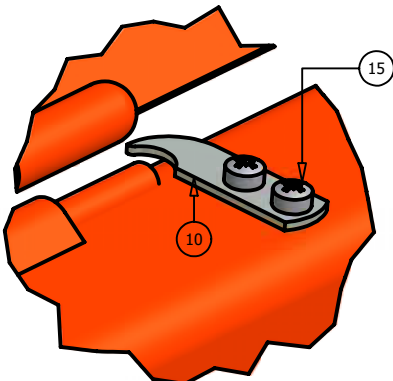

Floor Panel

DETAIL D

DETAIL B

DETAIL C

DETAIL A