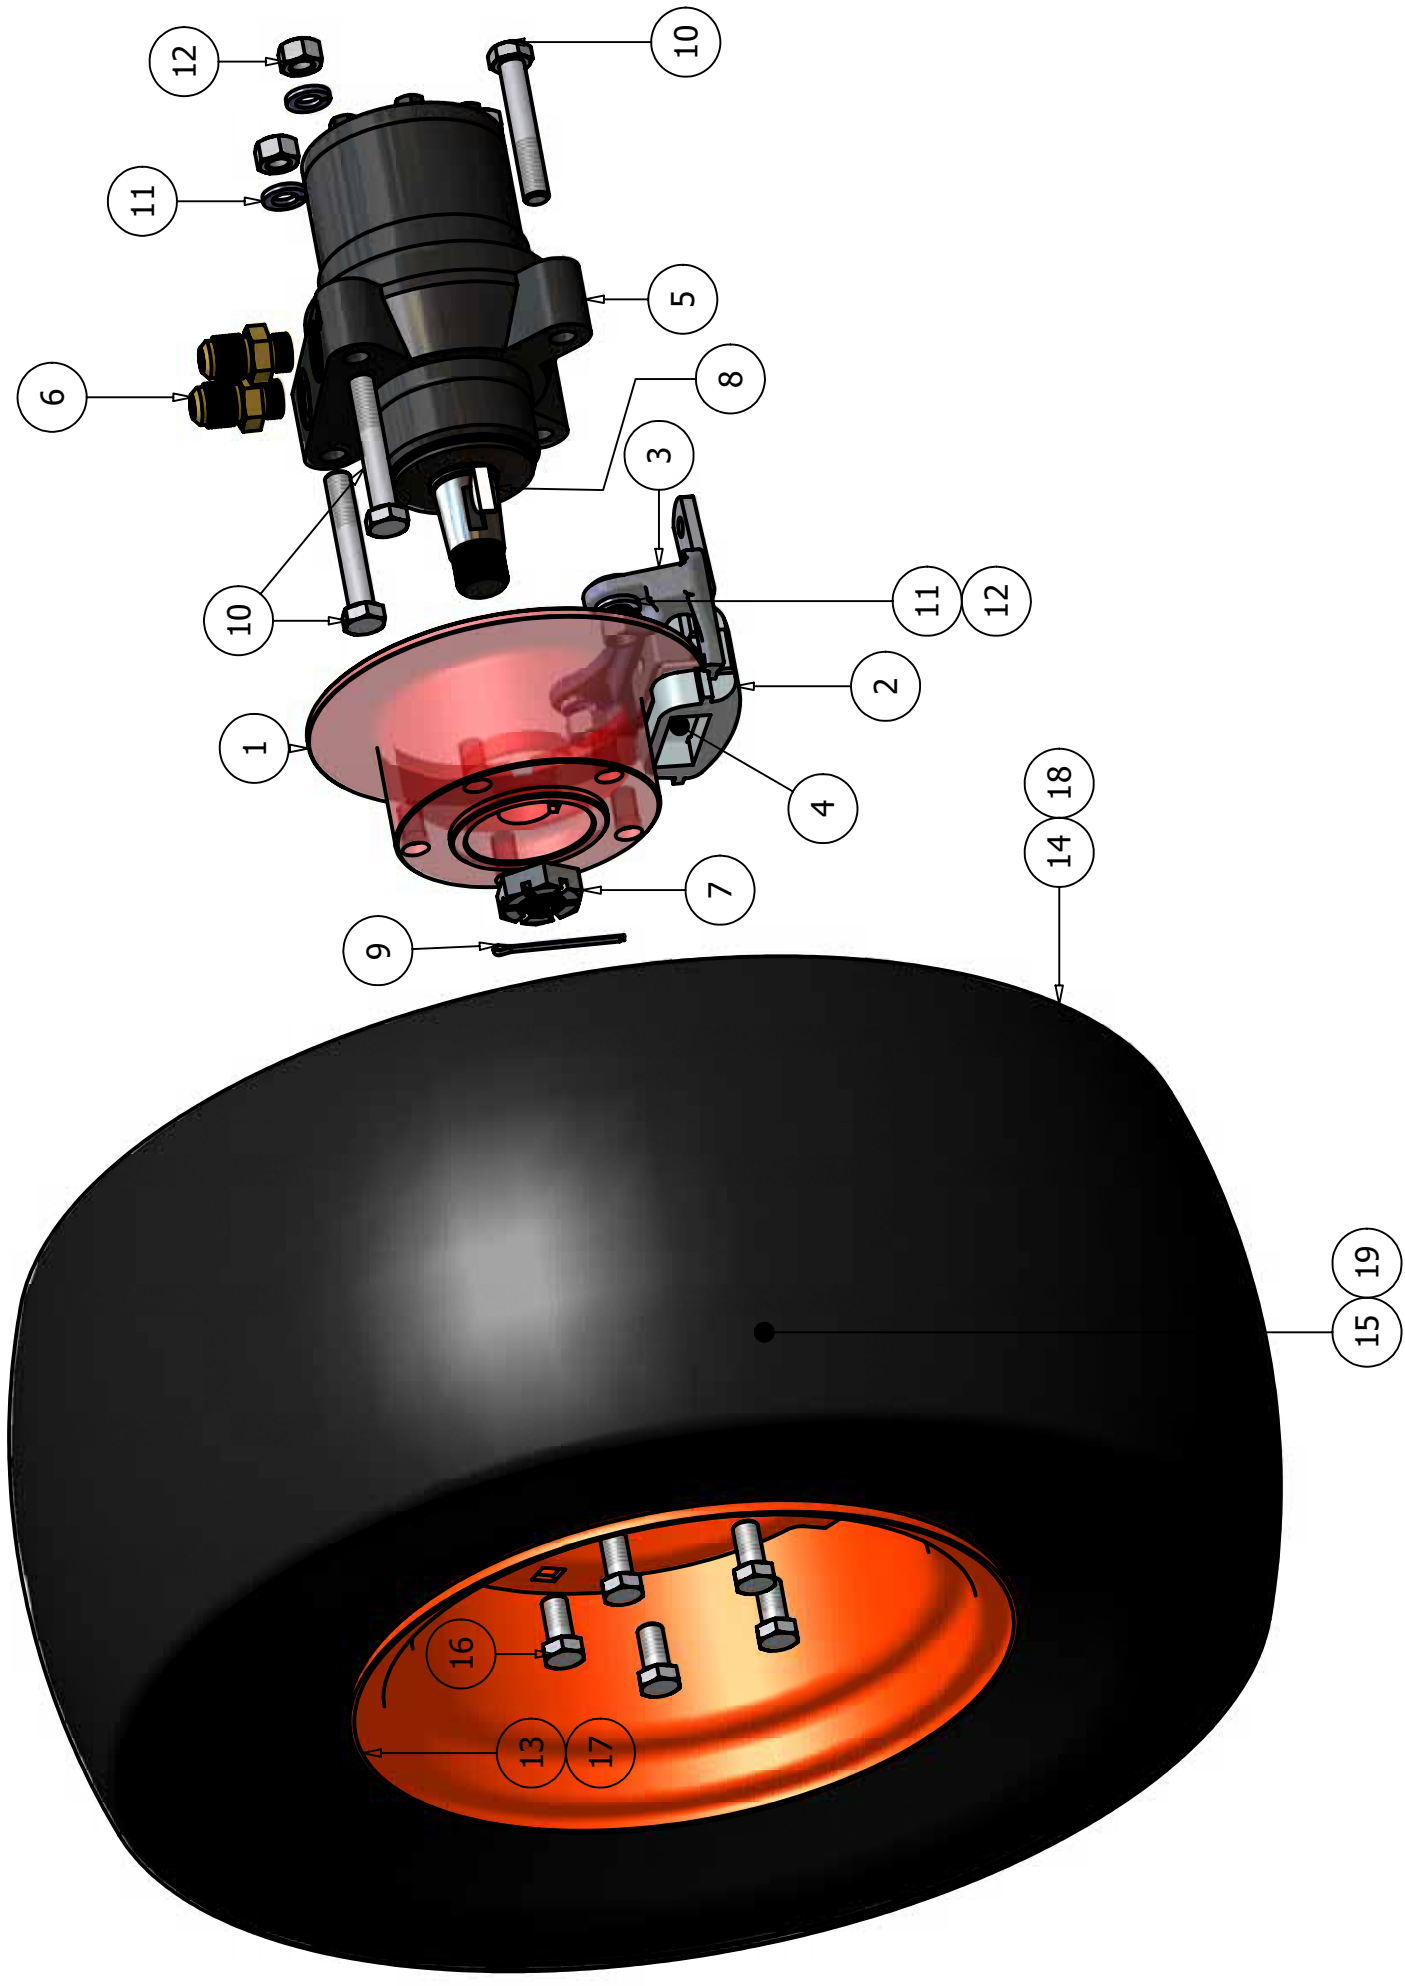

Wheel Motor/Tire and Wheel Assembly

Wheel Motor/ Tire and Wheel Assmebly			
ITEM	QTY	PART NUMBER	DESCRIPTION
1	1	092-5201-00	Brake Disc
2	1	016-1610-98/016-1609-98	Right Brake Assmebly/ Left
3	1	039-8936-00	Brake Casting
4	1	016-9998-00	Brake Pads
5	1	015-2004-00/ 015-2005-00	Right Wheel Motor/ Left
6	2	024-7033-00	Hydraulic Fitting
7	1	013-7050-00	Castle Nut
8	1	042-7041-00	Woodruff Key
9	1	020-7022-00	1/8" x 2 1/4" Cotter #8
10	4	018-7016-00	1/2" x 3" Hex Bolt
11	4	019-5007-00	1/2" Lock Washer
12	4	013-7018-00	1/2" Hex Nut
13	1	022-7061-00	12" Rim - 60" & 72" Cut
14	1	022-5349-00	24x12-12 Tire - 60" & 72" Cut
15	1	022-5450-00	24" Tire and Wheel Assembly
16	5	018-7033-00	1/2" x 1" Hex Bolt
17	1	022-7062-00	12" Rim - 48" & 52" Cut
18	1	022-5351-00	23x10.50-12 Tire - 48" & 52" Cut
19	1	022-5352-00	23x10.50-12 Tire and Wheel Assembly