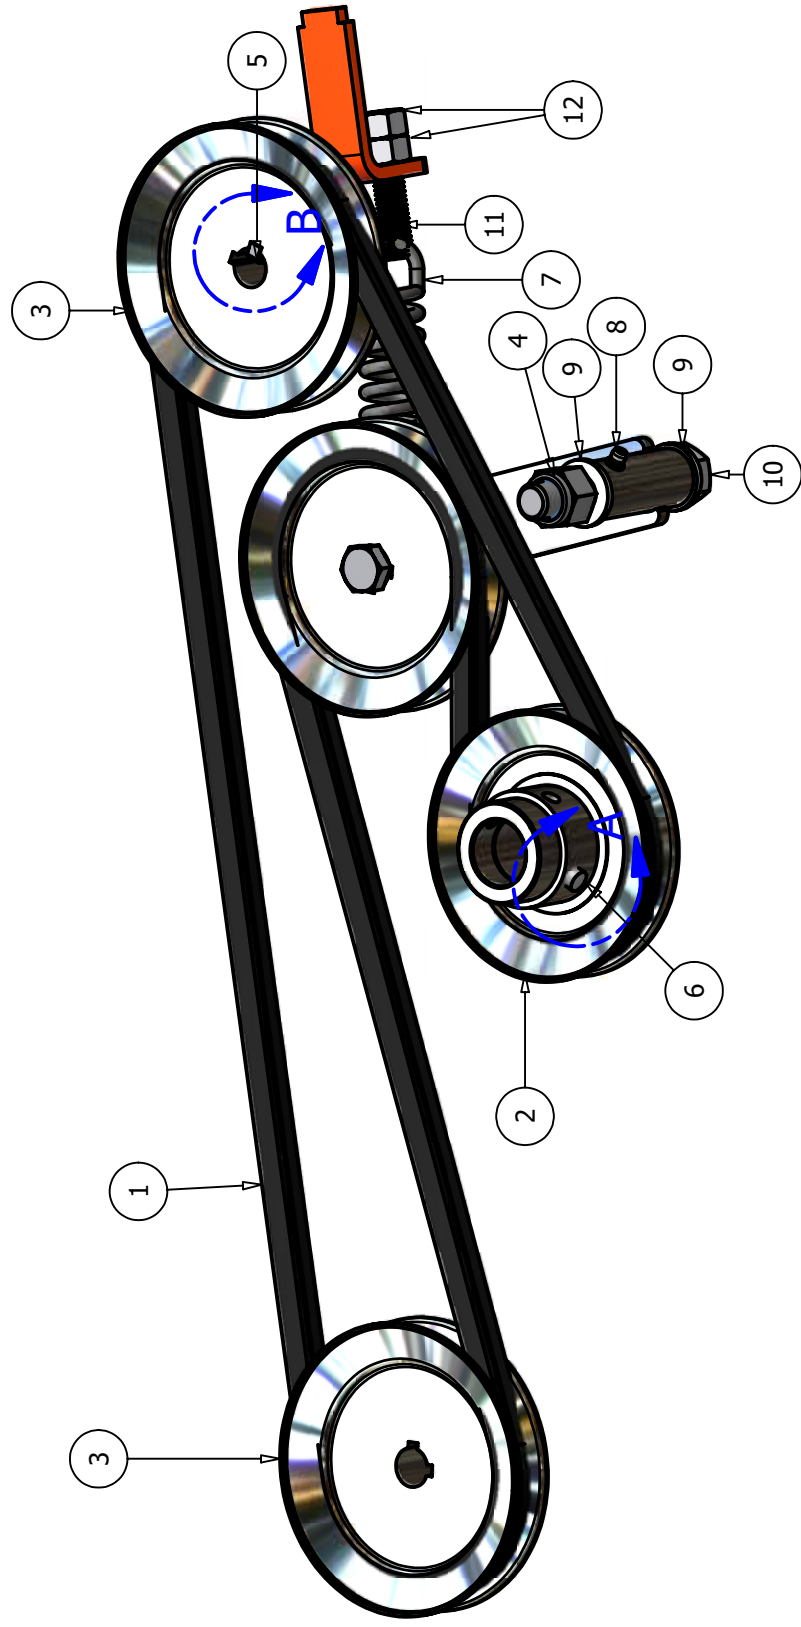

Drive Arms

Parts List

ITEM	QTY	PART NUMBER	DESCRIPTION
1	1	031-8822-00/031-8821-00	Right Drive Arm/ Left
2	2	069-4010-00	Rubber Steering Handle
3	1	027-8819-00/027-8820-00	Left Drive Arm Lever Housing/Right
4	2	087-8080-00	Damper
5	2	018-2050-00	10MM Damper Ball Stud
6	4	034-8025-00	Drive Lever Spring
7	8	019-8027-00	.515 ID Nylon Shoulder Washer
8	2	035-5344-00	Push Rod
9	4	099-6046-00	3/8-24 Ball joint (female/male)
10	4	013-8043-00	5/16" Nut
11	10	032-8024-00	.507 ID Nylon Bushing
12	4	019-5037-00	3/8" Lock Washer
13	6	019-8051-00	5/16" Lock Washer
14	2	018-8063-00	5/16" x 3/4" Hex Bolt
15	4	018-2007-00	5/16" x 1/2" Flange Bolt
16	4	019-8054-00	.505 ID Plastic Washer
17	4	013-8050-00	1/2" Flange Lock Nut
18	8	013-6051-00	3/8" Fine Thread Nut

Clutch Stack

Clutch Assembly		
ITE	PART NUMBER	DESCRIPTION
1	070-1000-00	Clutch Assembly
2	033-5034-00	4 3/4" Motor Pulley
3	019-6029-00	1 1/8" Flat Spacer
4	025-5000-00	1 1/8" Collar Spacer
5	025-0025-00	1.125 ID X .625 Spacer
6	018-5300-00	7/16" x 2 1/2" Fine Thread Bolt
7	019-8053-00	7/16" Lock Washer
8	042-6030-00	1/4" x 1" Key
9	030-6029-00	3/8" Set Screw
10	018-5028-00	10mm x 552 Bolt

Belt			
ITEM	QTY	PART NUMBER	DESCRIPTION
1	1	041-5048-00	Pump Belt
2	1	033-5034-00	4 3/4" Motor Pulley
3	2	033-5003-00	5" Pump Pulley
4	1	013-7021-00	5/8" Nylock Nut
5	2	042-5301-00	5mm x 1 Key
6	1	030-6029-00	3/8" Set Screw
7	1	034-5039-00	Pump Idler Spring 6"
8	1	024-6034-00	Grease Fitting (Drive-In Type)
9	2	019-6017-00	.635 ID Plastic Washer
10	1	018-5311-00	5/8" x 4" Hex Bolt
11	1	018-2004-00	Spring Tensioner
12	2	013-7018-00	1/2" Hex Nut