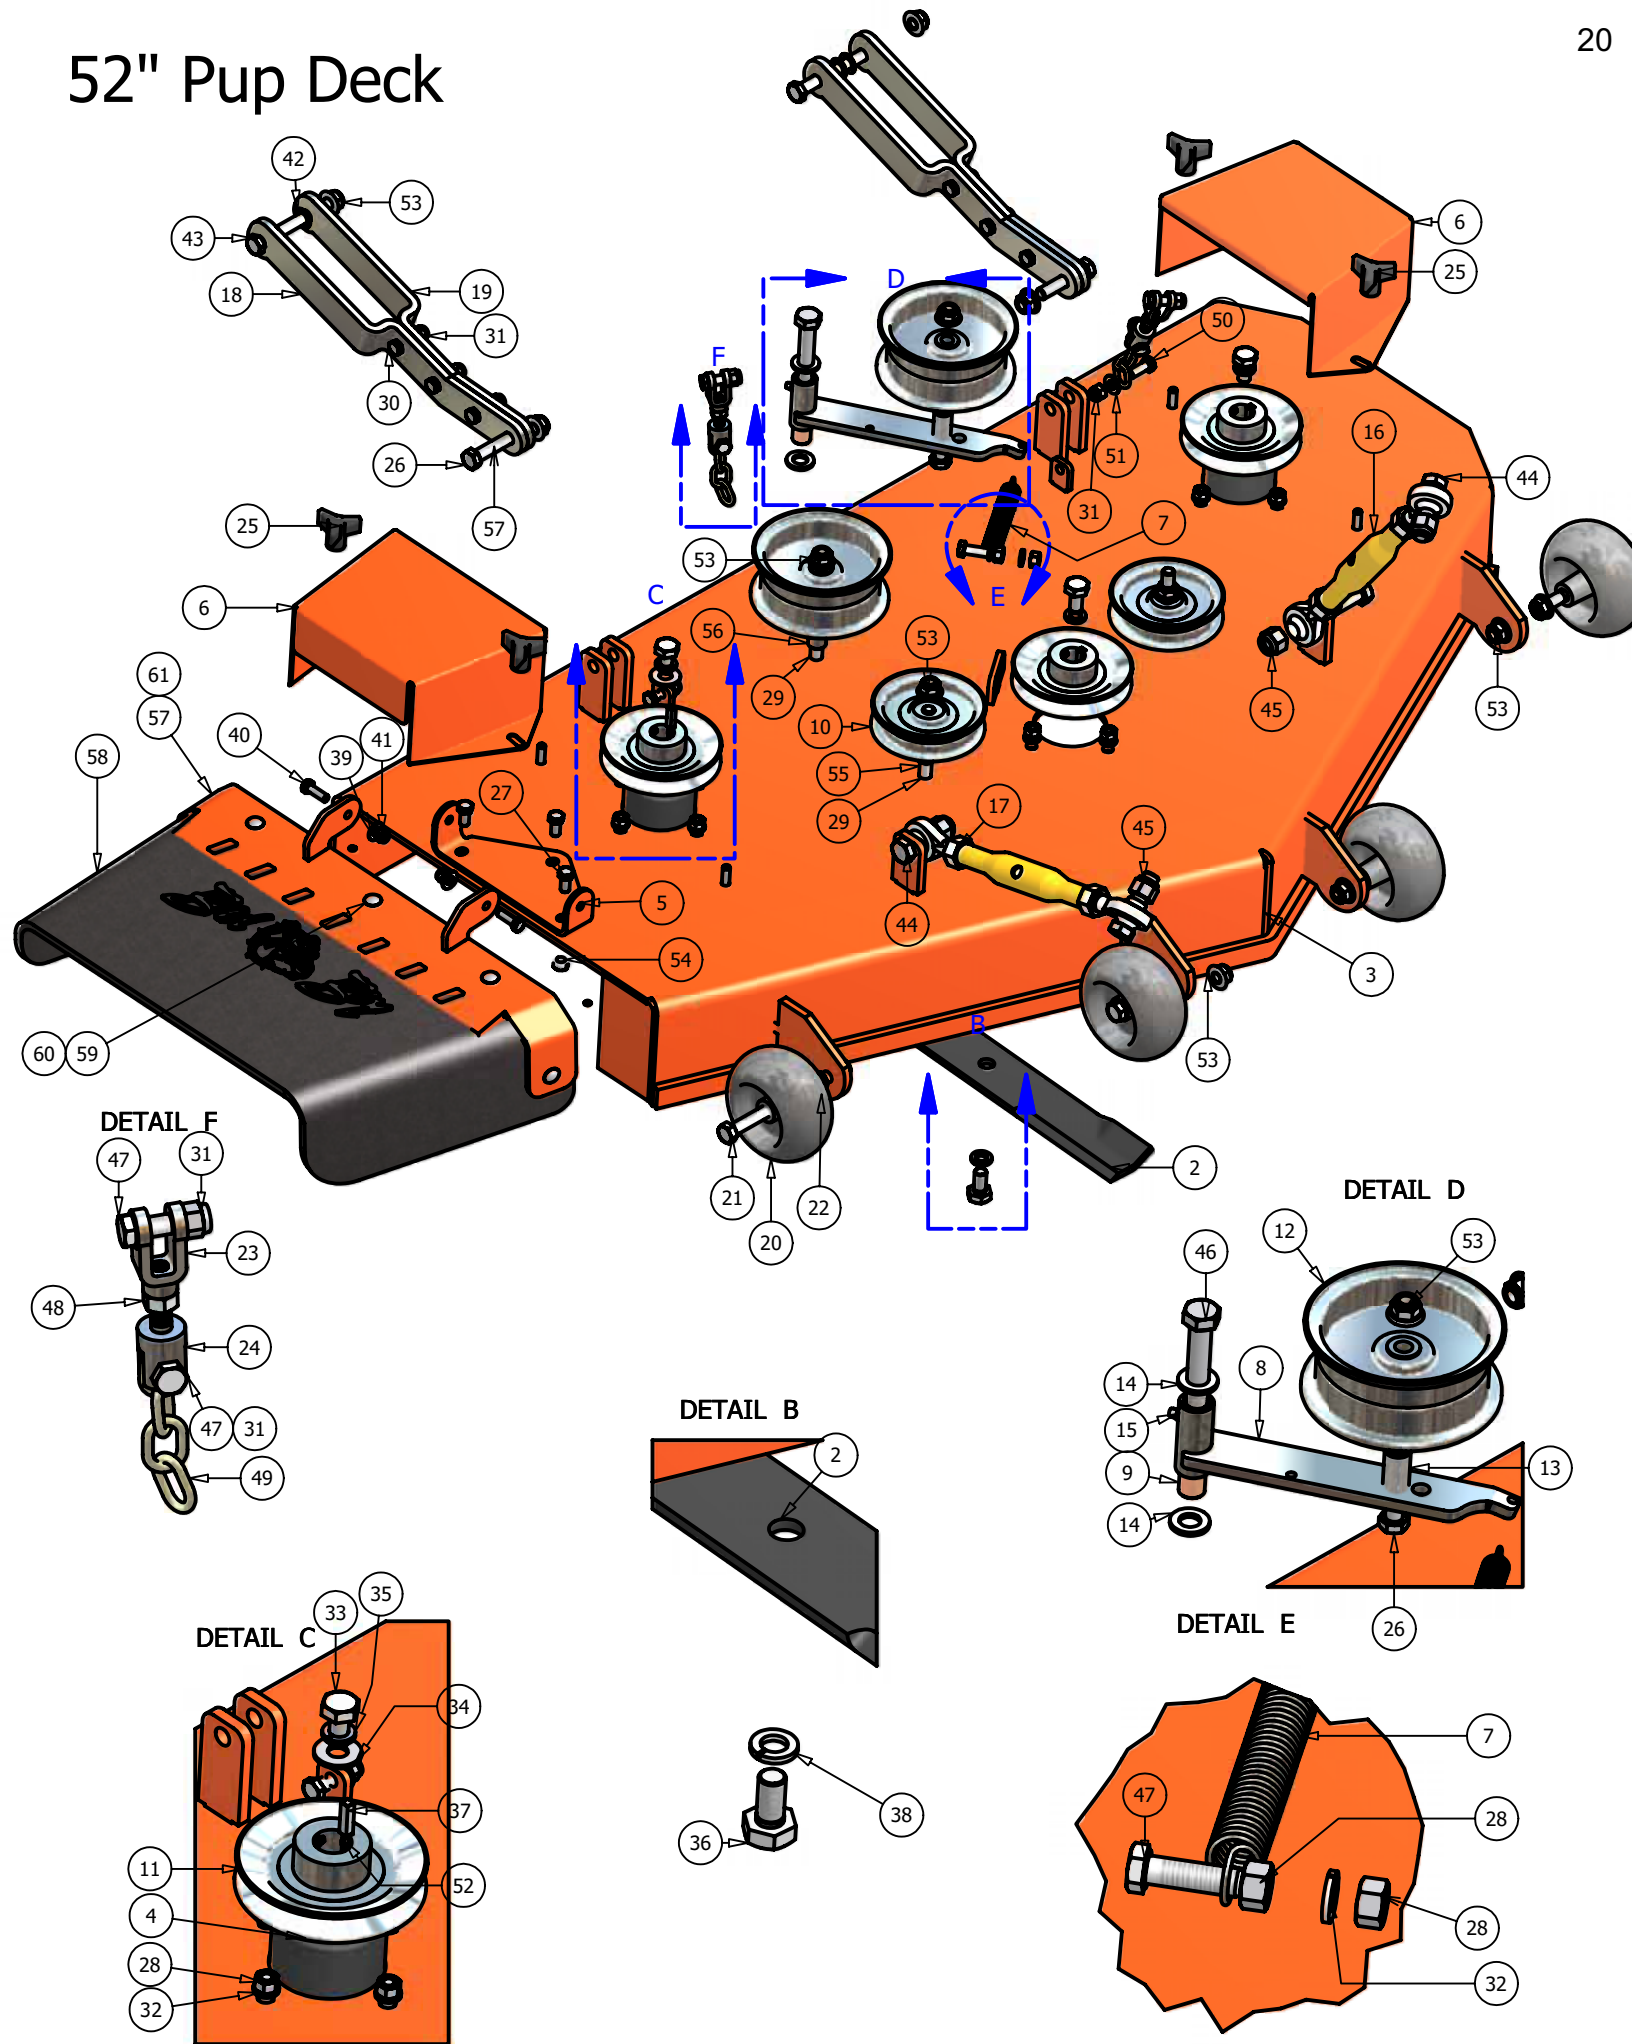

52" Pup Deck

52" Pup Deck- Parts List

ITEM	QTY	PART NUMBER	DESCRIPTION
1	1	041-1490-00	52" Pup Deck Belt
2	3	038-3010-00	52" Fusion Blade
3	1	060-5402-00	52" Deck
4	3	037-6015-00	Spindle
5	1	206-6017-00	Discharge Chute Hanger
6	2	014-6004-00	Pulley Guard
7	1	034-9035-00	Deck Idler Spring
8	1	039-6936-00	Deck Idler Arm
9	2	032-6033-00	5/8" ID x 1 1/8" Brass Bushing
10	2	033-6001-00	4 3/4" Idler Pulley
11	3	033-6003-01	5" Deck Pulley
12	2	033-5001-00	5 3/4" Flat Idler Pulley
13	1	025-5337-00	1 1/4" Pulley Spacer
14	2	019-6017-00	.635 ID Plastic Washer
15	1	024-6034-00	Grease Fitting (Drive-In Type)
16	2	048-6056-00	Turnbuckle
17	2	013-6058-00	3/4" Left Handed Nut
18	2	031-6027-00	Deck Support Arm (left)
19	2	031-6028-00	Deck Support Arm (Right)
20	6	022-5234-00	Anti-Scalp Rollers
21	6	018-5019-00	1/2" x 4" Bolt (Grade 8)
22	6	013-5300-00	1/2" Flange Nut
23	2	046-6044-00	Female Yoke
24	2	046-6048-00	Male Yoke
25	4	045-6043-00	5/16" Knob
26	3	018-6036-00	1/2" x 2 1/2" Hex Bolt
27	3	018-5250-00	3/8" x 3/4" Hex Bolt
28	14	013-6014-00	3/8" Hex Nut
29	3	018-6054-00	1/2" x 3 1/2" Bolt
30	18	018-5040-00	3/8" x 1 1/4" Hex Bolt
31	12	013-5041-00	3/8" Nylock Nut
32	13	019-5037-00	3/8" Lock Washer
33	3	018-5006-00	1/2" x 1 1/2" Bolt
34	3	019-6020-00	1/2" Spring Cupped Washer
35	3	019-5007-00	1/2" Lock Washer
36	3	018-6021-00	5/8" x 1.5" Fine Threaded Bolt
37	3	042-6030-00	1/4" x 1" Key
38	3	019-4807-00	5/8" Lock Washer
39	2	019-6042-00	.360 ID Plastic Washer
40	2	018-5015-00	5/16" x 1" Hex Bolt
41	2	013-8047-00	5/16" Nylock Nut
42	4	019-5010-00	1/2" Brass Washer
43	2	018-7050-00	1/2" x 4 1/2" Bolt
44	4	018-6059-00	5/8" x 2 1/2" Hex Bolt
45	4	013-7021-00	5/8" Nylock Nut
46	1	018-5311-00	5/8" x 4" Hex Bolt
47	5	018-6012-00	3/8" x 1 1/4" Hex Bolt
48	2	013-6051-00	3/8" Fine Threaded Jam Nut
49	2	047-6047-00	3" Chain
50	2	018-6049-00	3/8" x 1" Hex Bolt
51	2	019-5029-00	3/8" Flat Washer
52	3	030-6029-00	3/8" Set Screw
53	14	013-8050-00	1/2" Flange Lock Nut
54	3	013-5201-00	3/8" Flange Nut
55	2	025-5338-00	1 1/2" Pulley Spacer
56	1	025-5339-00	1 3/4" Pulley Spacer
57	1	039-4870-00	2007 Hanger Plate
58	1	210-6005-00	Rubber Side Discharge
59	5	018-5020-00	5/16" x 1 1/2" Carriage Bolt
60	5	013-8049-00	5/16" Nylock Flange Nut
61	1	039-4871-00	2007 Lower Hanger Plate