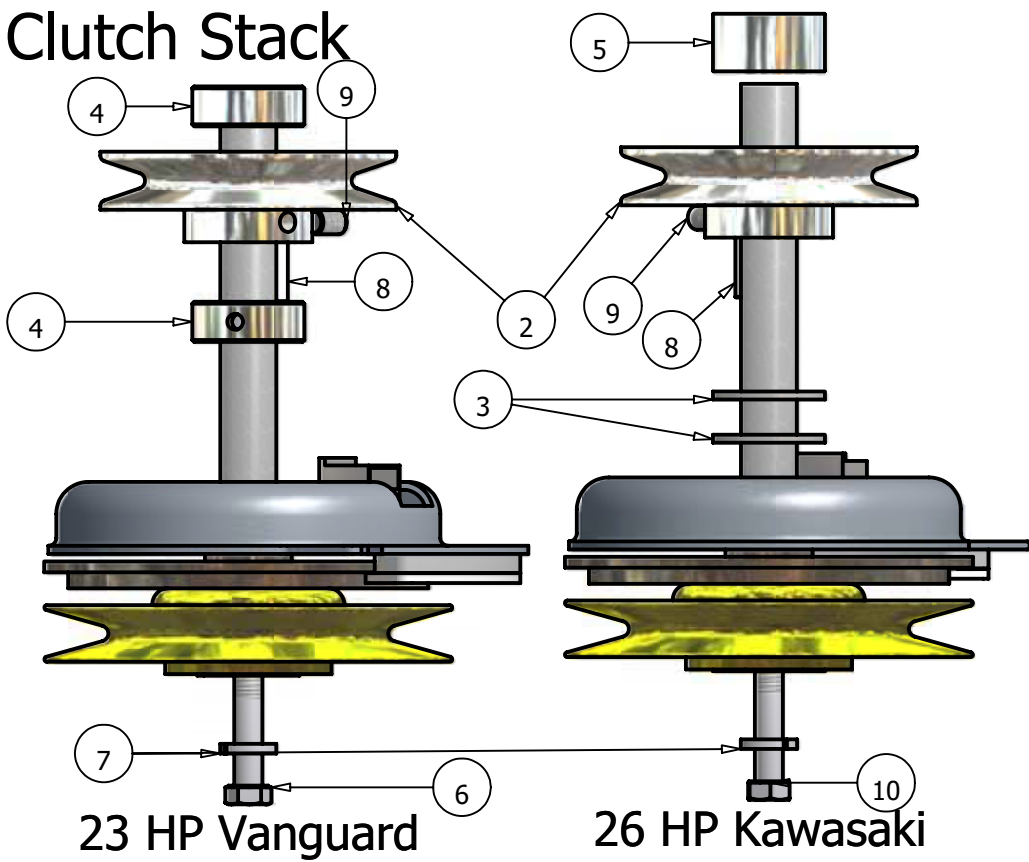

Clutch Stack

Clutch Assembly		
ITE	PART NUMBER	DESCRIPTION
1	070-1000-00	Clutch Assembly
2	033-5034-00	4 3/4" Motor Pulley
3	019-6029-00	1 1/8" Flat Spacer
4	025-5000-00	1 1/8" Collar Spacer
5	025-0025-00	1.125 ID X .625 Spacer
6	018-5300-00	7/16" x 2 1/2" Fine Thread Bolt
7	019-8053-00	7/16" Lock Washer
8	042-6030-00	1/4" x 1" Key
9	030-6029-00	3/8" Set Screw
10	018-5028-00	10mm x 552 Bolt