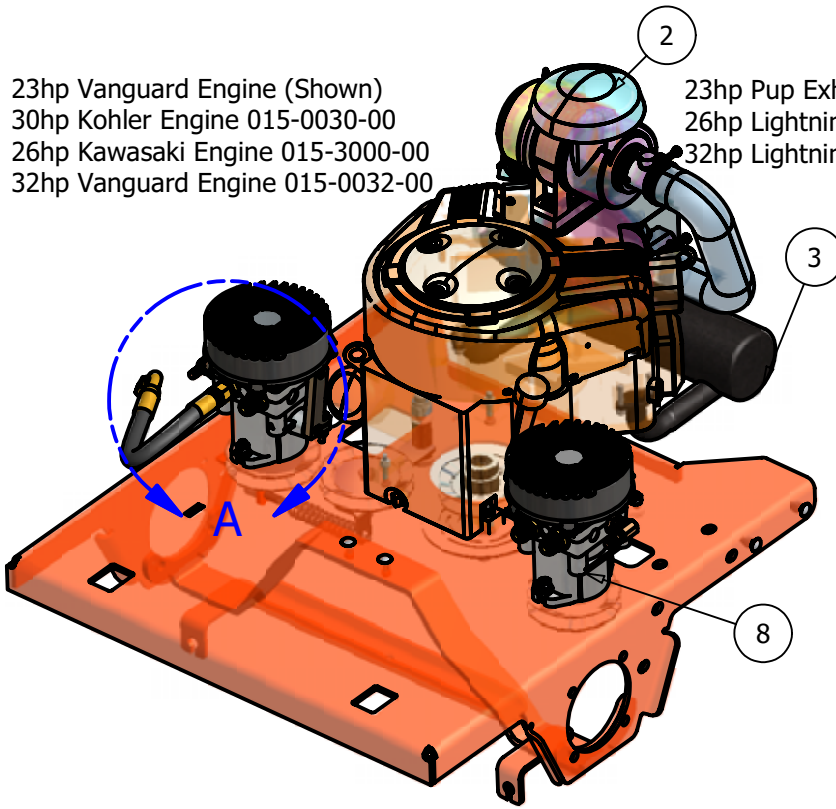

**BAD BOY PARTS MANUAL FOR PUP AND LIGHTNING MODELS
2007**

**23hp Vanguard
26hp Kawasaki
30hp Kohler
32hp Vanguard**

Actuator Bar	3
Hydraulic Pump/ Clutch	4
Wheel Motor/ Tire And Wheel Assembly	6
Floor Panel	8
Seat Frame And Tank	10
Drive Arm	12
Clutch Stack	14
Front Wheel Assembly	15
Spindle	16
Belt Route	17
48" Deck	18
52" Deck	20
60" Deck	22
72" Deck	24
Wiring Schematic- 26hp Lightning	26
Wiring Schematic- 23hp Pup	27
Wiring Schematic- 30hp Pup	28
Wiring Schematic- 32hp Lightning	29

Actuator Bar

ITEM	QTY	PART NUMBER	DESCRIPTION
1	1	035-7033-00	Actuator
2	1	028-7920-00	Actuator Bar
3	1	028-2501-00	Pup Height Indicator
4	1	031-7000-00	Height Indicator Tab
5	2	017-7008-00	1" Pillow Block
6	2	018-7016-00	1/2" x 3" Hex Bolt
7	2	025-7036-00	1/2" x 1/2" Collar Spacer
8	2	013-6037-00	1/2" Nylock Nut
9	4	013-7018-00	1/2" Nut
10	4	019-5007-00	1/2" Lock Washer
11	4	018-5006-00	1/2" x 1 1/2" Hex Bolt
12	1	019-6042-00	3/8" Plastic Washer
13	1	018-6049-00	3/8" x 1" Hex Bolt
14	1	013-5041-00	3/8" Nylock Nut
15	1	039-2005-00	Deck Stop Bracket

DETAIL A

10A Pump (Shown)
 12A Pump: 26hp and 32hp Lightning Models
 050-3050-00 Right Pump
 050-3000-00 Left Pump

DETAIL B

For more detail concerning clutch assembly, refer to the table of context and look for the clutch stack page.