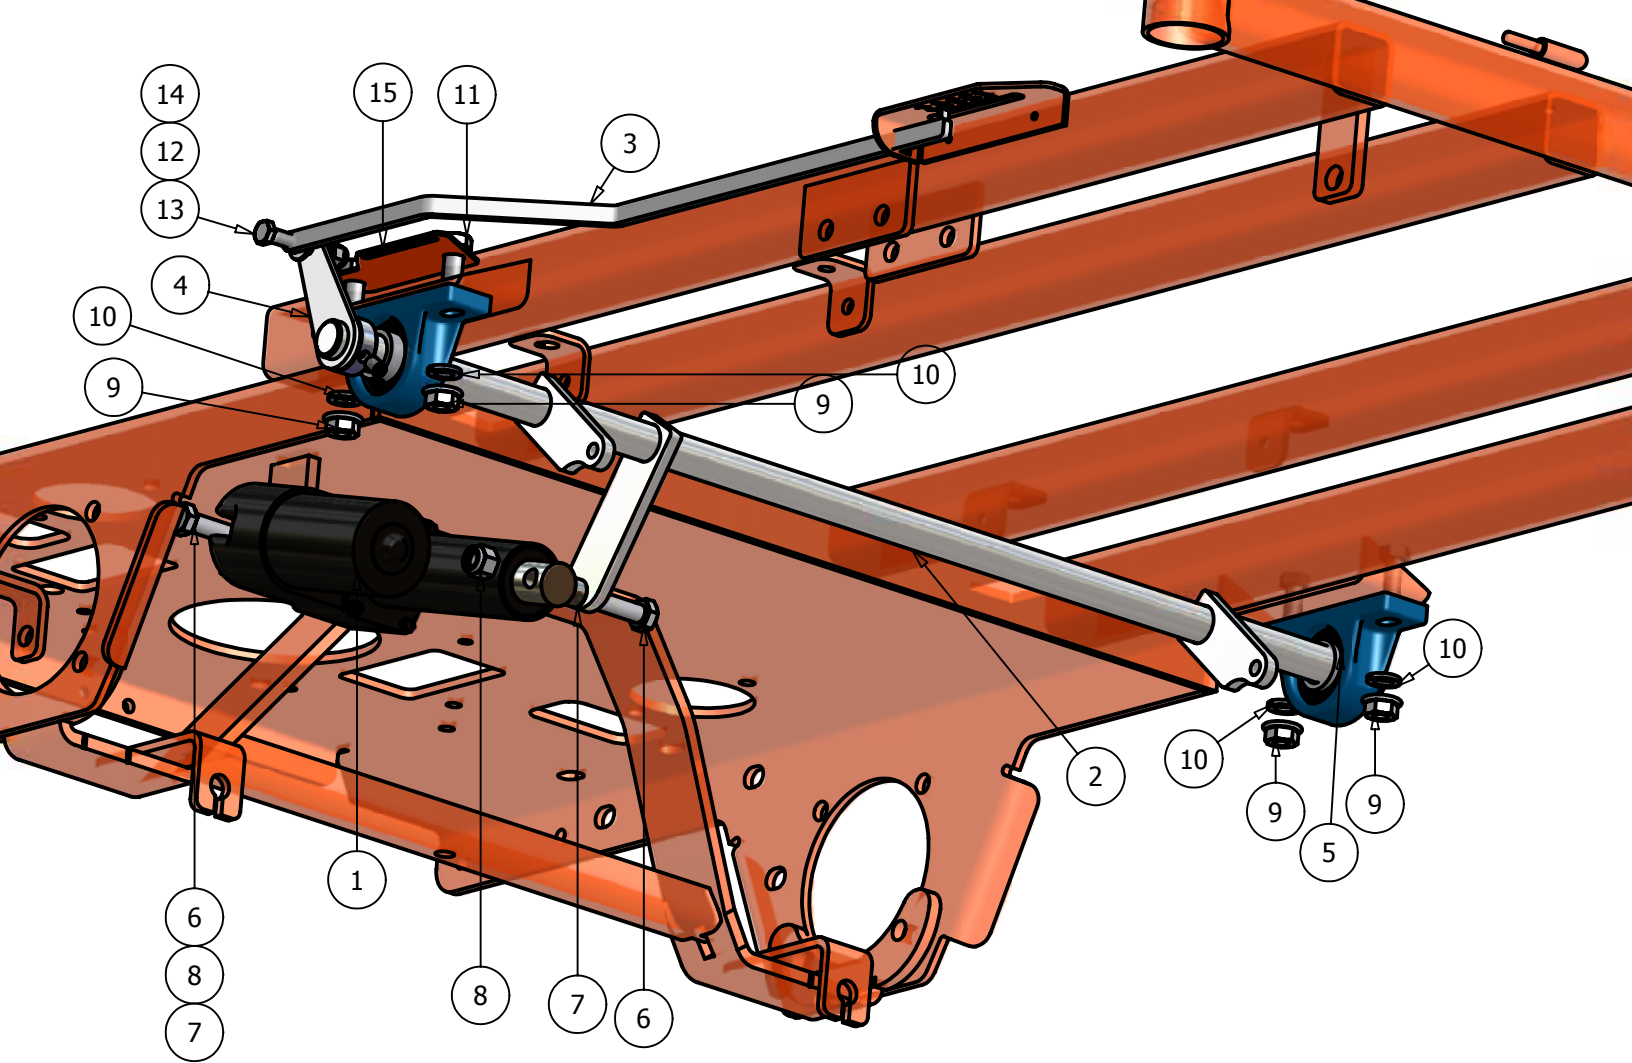

**BAD BOY PARTS MANUAL FOR PUP AND LIGHTNING MODELS
2007**

**23hp Vanguard
26hp Kawasaki
30hp Kohler
32hp Vanguard**

Actuator Bar	3
Hydraulic Pump/ Clutch	4
Wheel Motor/ Tire And Wheel Assembly	6
Floor Panel	8
Seat Frame And Tank	10
Drive Arm	12
Clutch Stack	14
Front Wheel Assembly	15
Spindle	16
Belt Route	17
48" Deck	18
52" Deck	20
60" Deck	22
72" Deck	24
Wiring Schematic- 26hp Lightning	26
Wiring Schematic- 23hp Pup	27
Wiring Schematic- 30hp Pup	28
Wiring Schematic- 32hp Lightning	29

Actuator Bar

ITEM	QTY	PART NUMBER	DESCRIPTION
1	1	035-7033-00	Actuator
2	1	028-7920-00	Actuator Bar
3	1	028-2501-00	Pup Height Indicator
4	1	031-7000-00	Height Indicator Tab
5	2	017-7008-00	1" Pillow Block
6	2	018-7016-00	1/2" x 3" Hex Bolt
7	2	025-7036-00	1/2" x 1/2" Collar Spacer
8	2	013-6037-00	1/2" Nylock Nut
9	4	013-7018-00	1/2" Nut
10	4	019-5007-00	1/2" Lock Washer
11	4	018-5006-00	1/2" x 1 1/2" Hex Bolt
12	1	019-6042-00	3/8" Plastic Washer
13	1	018-6049-00	3/8" x 1" Hex Bolt
14	1	013-5041-00	3/8" Nylock Nut
15	1	039-2005-00	Deck Stop Bracket

Floor Panel

DETAIL D

DETAIL B

DETAIL C

DETAIL A

Floor Panel			
ITEM	QTY	PART NUMBER	DESCRIPTION
1	1	071-3000-00	Suspension Seat (All Lightning)
2	1	071-2004-00	EVC Seat (23hp and 30hp Pup Models)
3	1	014-2006-00	Cooler Cover
4	1	081-2006-00	Pup Floor Mat
5	1	064-2005-00	Floor Board Cable
6	1	026-2006-00	Seat Plate
7	1	079-5340-00	Pup Floor Panel
8	4	029-7029-00	Floor Rubber Bumper
9	4	014-9000-00	Frame Plug
10	1	058-2000-00	Floor Panel Stop
11	1	040-6060-00	#9 Hit clip (seat latch)
12	1	019-7040-00	1/4" Flat Washer
13	1	030-7040-00	1/4" x 1" Self Tapping Screw
14	1	018-8064-00	1/4" x 5/8" Button Head Bolt
15	2	030-3050-00	#10 x 1/2" Self Taping Screw
16	2	018-8065-00	5/16" x 1" Carriage Bolt
17	10	013-8049-00	5/16" Nylock Flange Nut
18	1	013-8039-00	1/4" Hex Nut
19	1	019-4008-00	1/4" Lock Washer
20	2	019-6042-00	.360 ID Plastic Washer