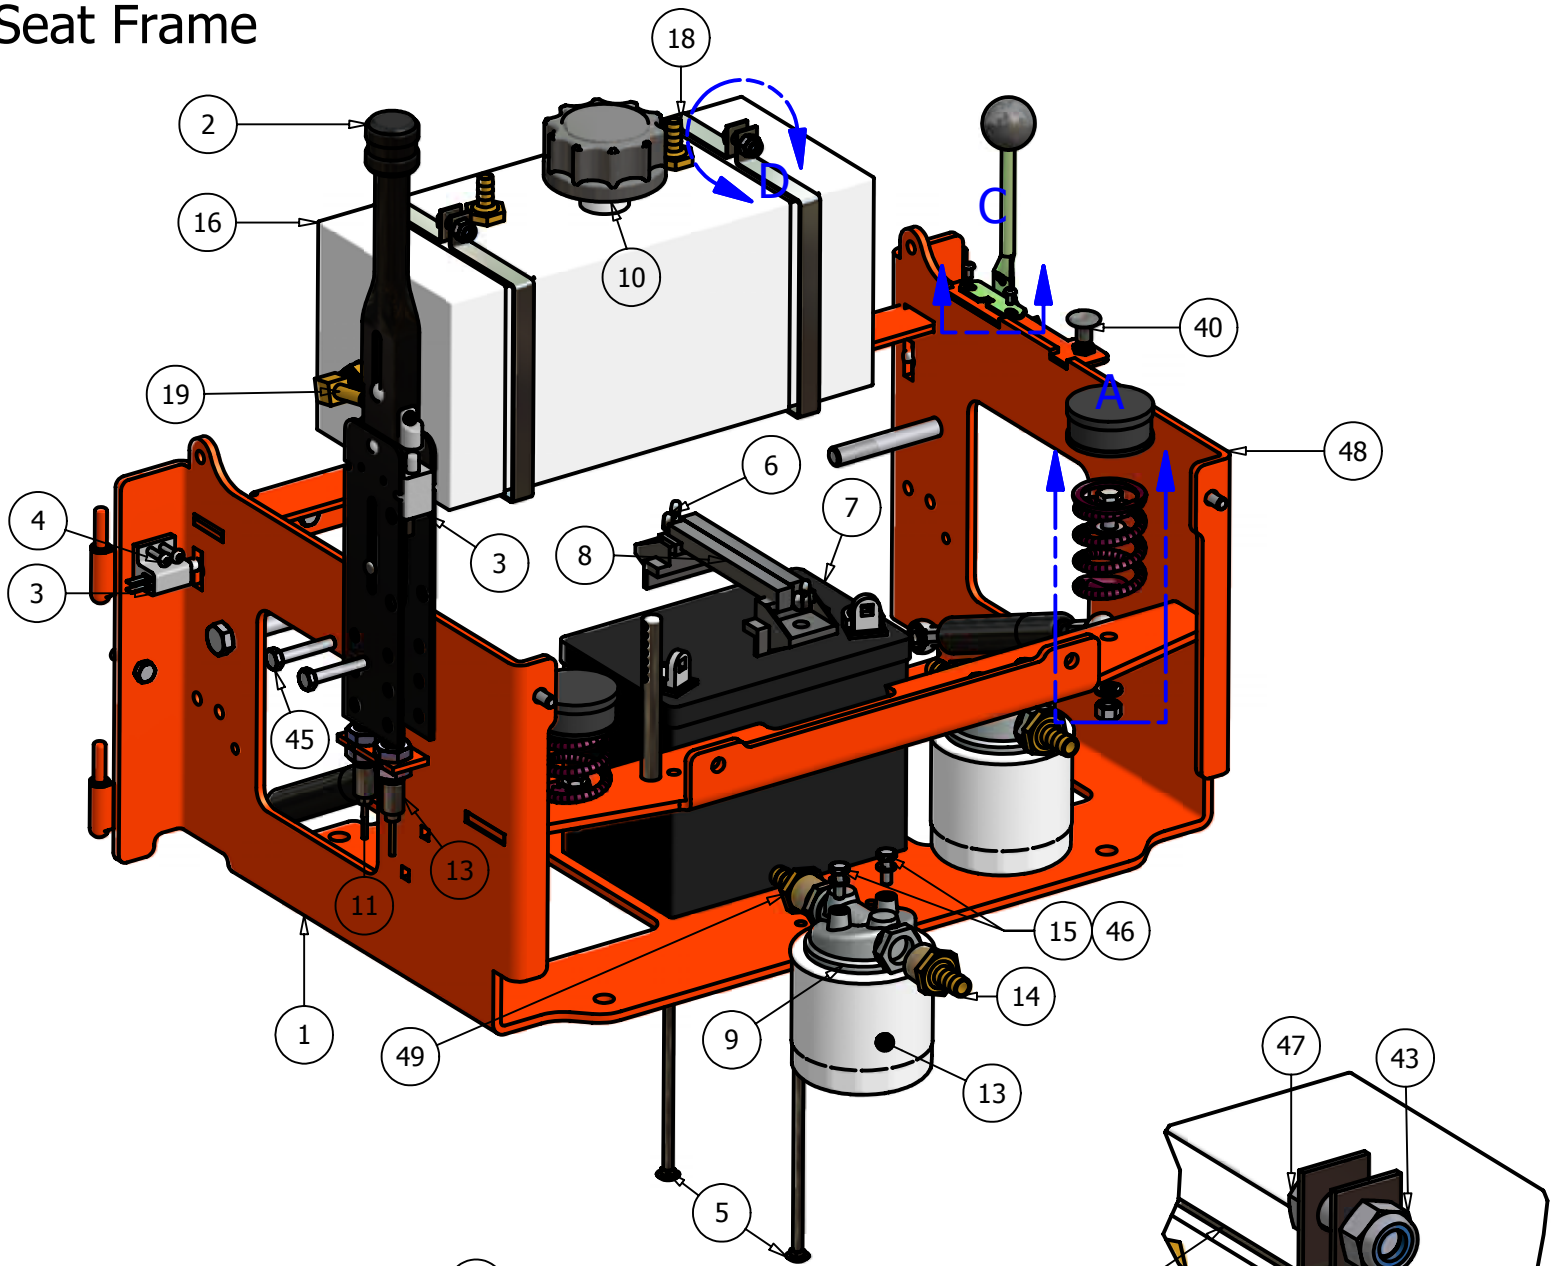

Seat Frame

DETAIL D

Seat Frame & Tanks

ITEM	QTY	PART NUMBER	DESCRIPTION
1	1	080-6010-00	Seat Frame
2	1	069-8054-00	Brake Lever
3	3	077-8073-00	Brake Handle Switch
4	4	018-8056-00	1024 x 1" Bolt
5	2	018-8050-00	7" Stove Bolt
6	2	013-8051-00	1/4" Wing Nut
7	1	068-8049-00	Battery
8	1	043-8929-00	Battery hold-down
9	2	062-8013-00	Filter Head
10	1	066-8048-00	Hydraulic Tank Cap
11	1	064-8055-00	Short Brake Cable
12	1	064-8056-00	Long Brake Cable
13	2	063-8014-00	Hydraulic Filter
14	2	024-5050-00	Filter Head Fitting
15	4	018-8052-00	1/4" x 3/4" Hex Bolt
16	1	067-9016-00	Hydraulic Tank
17	2	213-6001-00	Hydraulic Tank Strap
18	2	024-5205-00	3/8" X 3/8" Hose Barb
19	2	024-5203-00	1/2" x 1/2" Filter Head Fitting (90 Degree)
20	1	055-8017-00	Throttle (23 Briggs, 26 Kawasaki, 30 Kohler)
21	1	055-8021-00	Throttle (32 Briggs)
22	2	034-8045-00	Seat Spring
23	2	014-8047-00	1 1/2" Spring Cap Cover
24	2	019-5029-00	3/8" Flat Washer
25	2	018-6012-00	3/8" x 1 1/2" Hex Bolt
26	4	019-5037-00	3/8" Lock Washer
27	8	013-6014-00	3/8" Hex Nut
28	8	018-5015-00	5/16" x 1" Hex Bolt
29	12	019-8051-00	5/16" Lock Washer
30	8	019-8044-00	5/16" Flat Washer
31	1	079-3401-00	Control Panel
32	1	056-8058-00	Blade Engager
33	1	067-5000-00/ 067-5001-00	Right Fuel Tank/ Left Fuel Tank
34	2	066-8076-00	Fuel Cap
35	1	031-2007-00/ 031-2006-00	Right Tank Swing Arm/ Left
36	1	089-1000-00	Oil Light
37	1	077-8076-00	Ignition Switch
38	1	042-9000-00	Ignition Key
39	1	083-4013-00	Tachometer
40	1	054-8016-00	Choke
41	1	054-8017-00	Choke (All Kohler Engines)
42	1	078-8077-00	Deck Lift
43	1	013-8047-00	5/16" Nylock Nut
44	6	018-5200-00	1024 X 5/8" Buttonhead Bolt
45	2	018-8059-00	5/16" x 1 3/4" Hex Bolt
46	4	019-4008-00	1/4" Lock Washer
47	4	018-8063-00	5/16" x 3/4" Hex Bolt
48	1	029-8059-00	Piezo Buzzer
49	2	024-5342-00	1/2" x 3/8" Barb Fitting