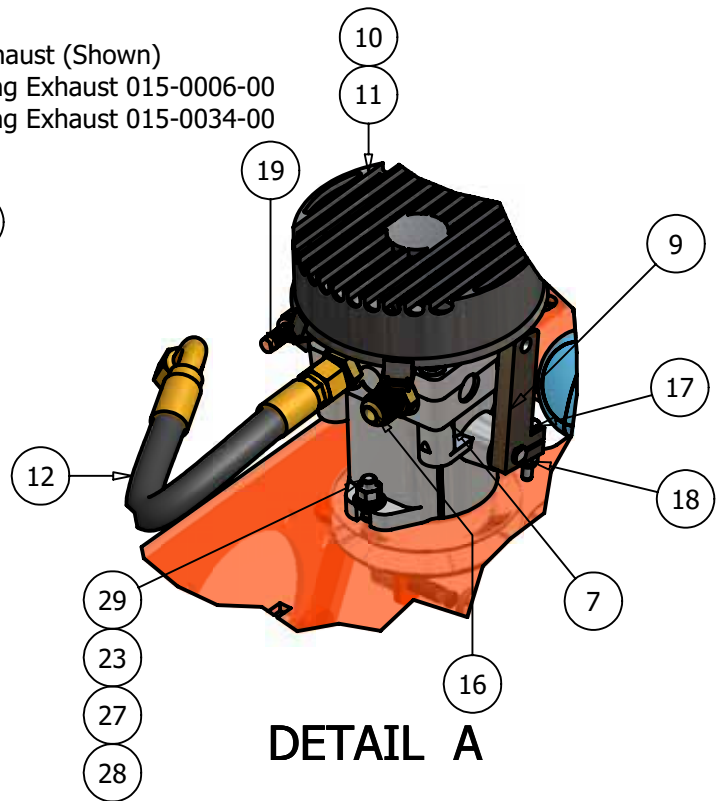

23hp Vanguard Engine (Shown)
30hp Kohler Engine 015-0030-00
26hp Kawasaki Engine 015-3000-00
32hp Vanguard Engine 015-0032-00

23hp Pup Exhaust (Shown)
26hp Lightning Exhaust 015-0006-00
32hp Lightning Exhaust 015-0034-00

DETAIL A

10A Pump (Shown)
12A Pump: 26hp and 32hp Lightning Models
050-3050-00 Right Pump
050-3000-00 Left Pump