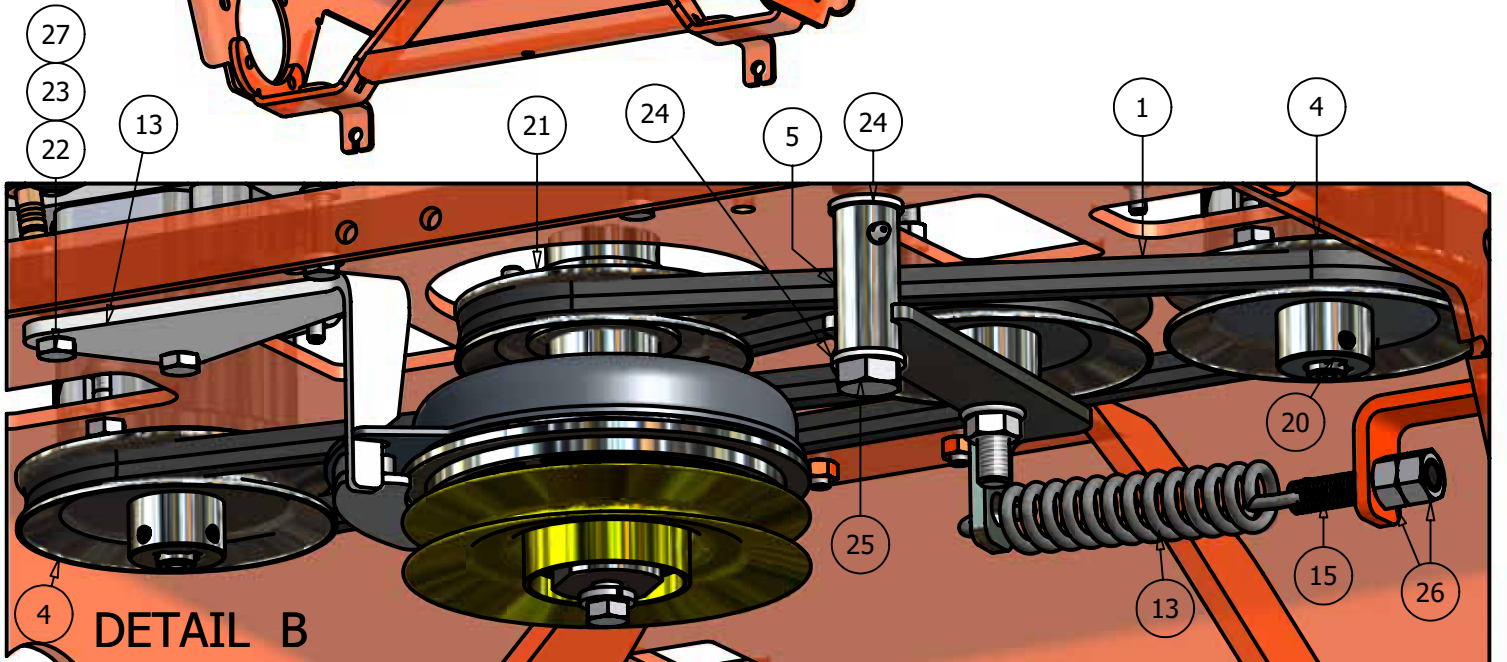

DETAIL B

For more detail concerning clutch assembly, refer to the table of context and look for the clutch stack page.