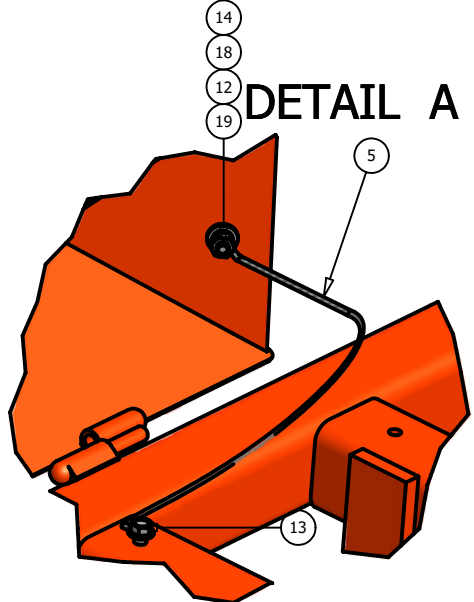

Floor Panel

DETAIL D

DETAIL B

DETAIL C

DETAIL A

Floor Panel			
ITEM	QTY	PART NUMBER	DESCRIPTION
1	1	071-3000-00	Suspension Seat (All Lightning)
2	1	071-2004-00	EVC Seat (23hp and 30hp Pup Models)
3	1	014-2006-00	Cooler Cover
4	1	081-2006-00	Pup Floor Mat
5	1	064-2005-00	Floor Board Cable
6	1	026-2006-00	Seat Plate
7	1	079-5340-00	Pup Floor Panel
8	4	029-7029-00	Floor Rubber Bumper
9	4	014-9000-00	Frame Plug
10	1	058-2000-00	Floor Panel Stop
11	1	040-6060-00	#9 Hit clip (seat latch)
12	1	019-7040-00	1/4" Flat Washer
13	1	030-7040-00	1/4" x 1" Self Tapping Screw
14	1	018-8064-00	1/4" x 5/8" Button Head Bolt
15	2	030-3050-00	#10 x 1/2" Self Taping Screw
16	2	018-8065-00	5/16" x 1" Carriage Bolt
17	10	013-8049-00	5/16" Nylock Flange Nut
18	1	013-8039-00	1/4" Hex Nut
19	1	019-4008-00	1/4" Lock Washer
20	2	019-6042-00	.360 ID Plastic Washer