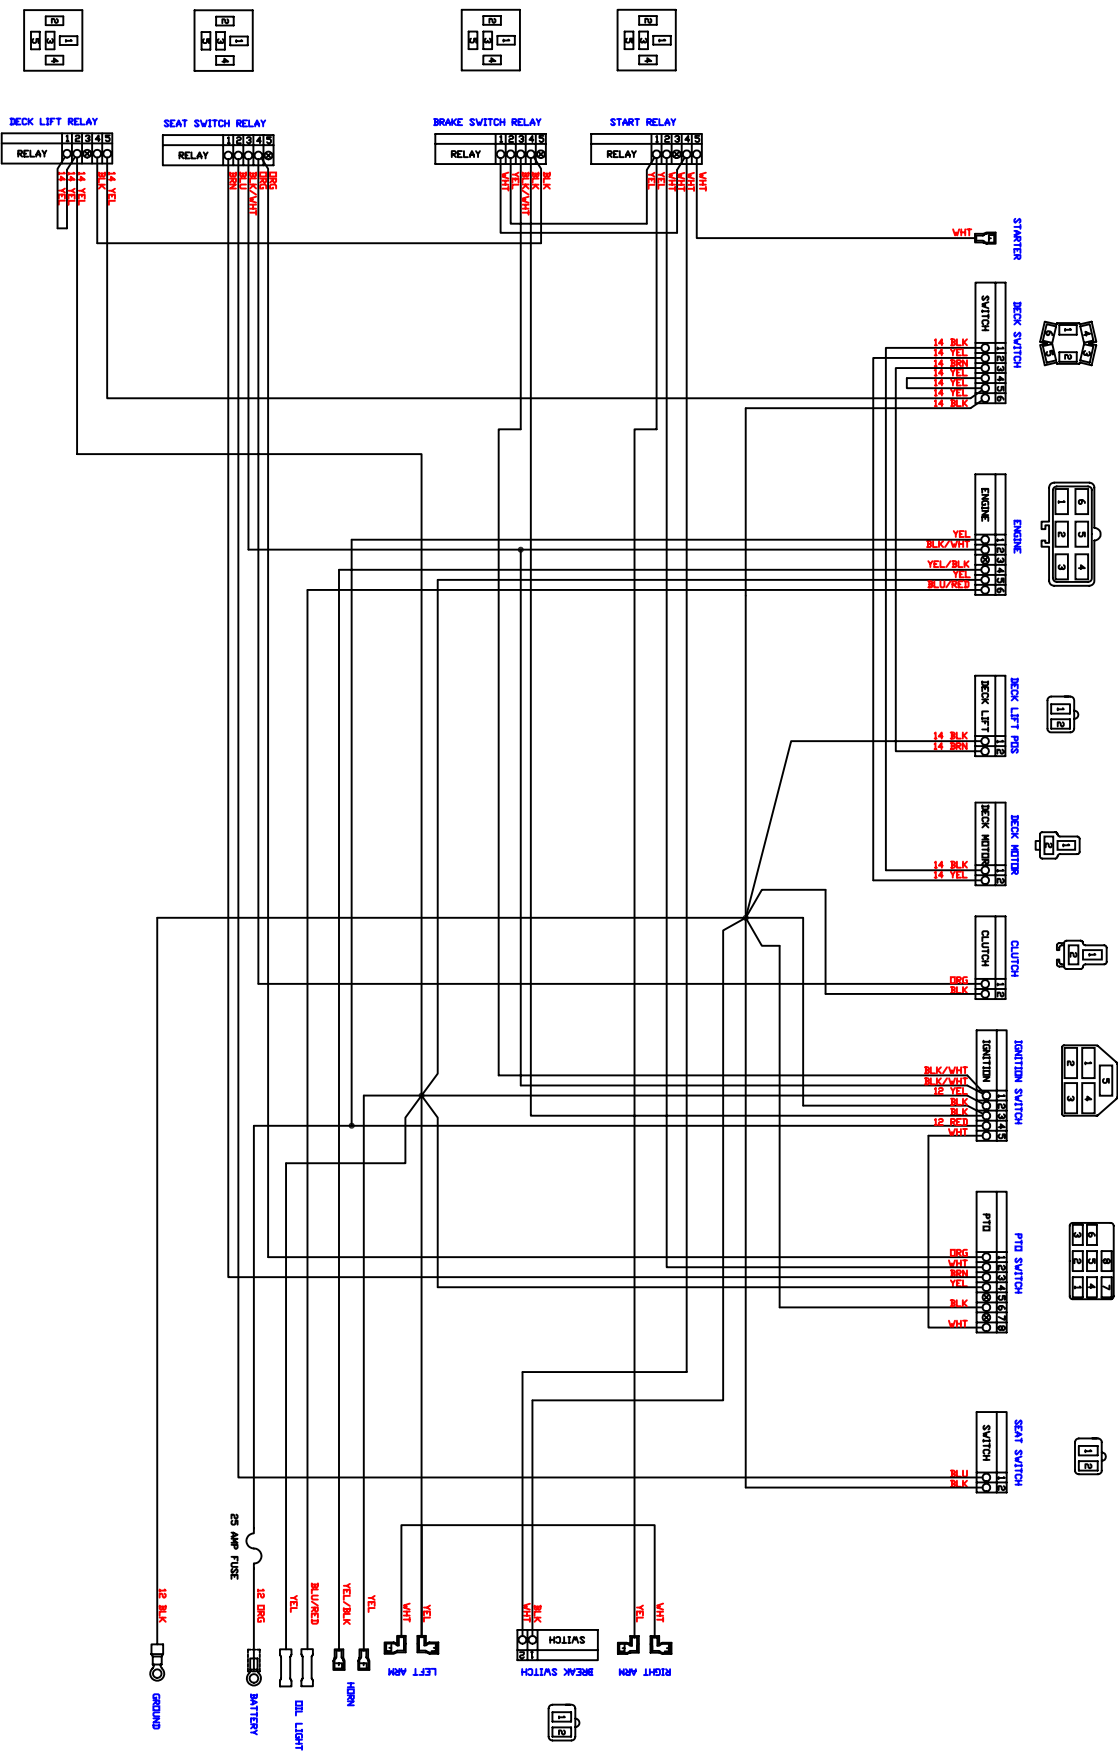

72" Pup Deck			
ITEM	QTY	PART NUMBER	DESCRIPTION
1	1	041-1890-00	72" Deck Belt-B189
2	1	060-7205-00	72" Deck
3	3	038-7230-00	72" Fusion Blade
4	3	037-6015-00	Spindle
5	2	014-7204-00	Pulley Guard
6	1	034-9035-00	Deck Idler Spring
7	3	033-7203-00	7" Deck Pulley
8	2	033-6001-00	4 3/4" Idler Pulley
9	2	031-6028-00	Deck Support Arm (Right)
10	2	031-6027-00	Deck Support Arm (Left)
11	2	033-5001-01	5 3/4" Flat Idler Pulley
12	1	039-6936-00	Deck Idler Arm
13	2	048-6056-00	Turnbuckle
14	2	046-6044-00	Female Yoke
15	2	046-6048-00	Male Yoke
16	2	047-6047-00	3" Chain
17	4	045-6043-00	5/16" Knob
18	6	022-5234-00	Anti-Scalp Rollers
19	1	018-5311-00	5/8" x 4" Hex Bolt
20	2	019-6017-00	.635 ID Plastic Washer
21	1	024-6034-00	Grease Fitting (Drive-In Type)
22	2	032-6033-00	5/8" ID x 1 1/8" Brass Bushing
23	3	018-6036-00	1/2" x 2 1/2" Hex Bolt
24	5	018-6012-00	3/8" x 1 1/4" Hex Bolt
25	13	019-5037-00	3/8" Lock Washer
26	17	013-6014-00	3/8" Hex Nut
27	18	018-5040-00	3/8" x 1 1/4" Hex Bolt
28	3	018-6019-00	1/2" x 1 1/2" Fine Thread Bolt
29	3	019-5007-00	1/2" Lock Washer
30	3	018-6021-00	5/8" x 1.5" Fine Threaded Bolt
31	3	019-4807-00	5/8" Lock Washer
32	2	025-5338-00	1 1/2" Pulley Spacer
33	1	025-5339-00	1 3/4" Pulley Spacer
34	1	018-6054-00	1/2" x 3 1/2" Bolt
35	6	013-5300-00	1/2" Flange Nut
36	6	018-5015-00	5/16" x 1" Hex Bolt
37	6	018-5019-00	1/2" x 4" Bolt (Grade 8)
38	2	013-6058-00	3/4" Left Handed Nut
39	4	018-6059-00	5/8" x 2 1/2" Hex Bolt
40	4	013-7021-00	5/8" Nylock Nut
41	2	013-6051-00	3/8" Fine Threaded Jam Nut
42	12	013-5041-00	3/8" Nylock Nut
43	2	019-5029-00	3/8" Flat Washer
44	3	018-5250-00	3/8" x 3/4" Hex Bolt
45	2	019-6042-00	.360 ID Plastic Washer
46	2	013-8047-00	5/16" Nylock Nut
47	4	019-5010-00	1/2" Brass Washer
48	2	018-7050-00	1/2" x 4 1/2" Bolt
49	3	019-6020-00	1/2" Cupped Washer
50	14	013-8050-00	1/2" Flange Lock Nut
51	1	025-5337-00	1 1/4" Pulley Spacer
52	3	030-6029-00	3/8" Set Screw
53	1	039-4880-00	2007 Hanger Plate
54	1	210-6005-00	Rubber Side Discharge
55	5	018-5020-00	5/16" x 1 1/2" Carriage Bolt
56	5	013-8049-00	5/16" Nylock Flange Nut
57	1	039-4881-00	2007 Lower Hanger Plate

ALL WIRES 16GA UNLESS NOTED OTHERWISE.

ELECTREX, INC.
HUTCHINSON, KS
CUSTOMER: BAID BIV
THEIR P/N: 086-2010-00
DWG TITLE: SCHEMATIC
OUR P/N: 919806SCHEMATIC
REVISION: C
DRAWN BY: AMD DATE: 9/28/05