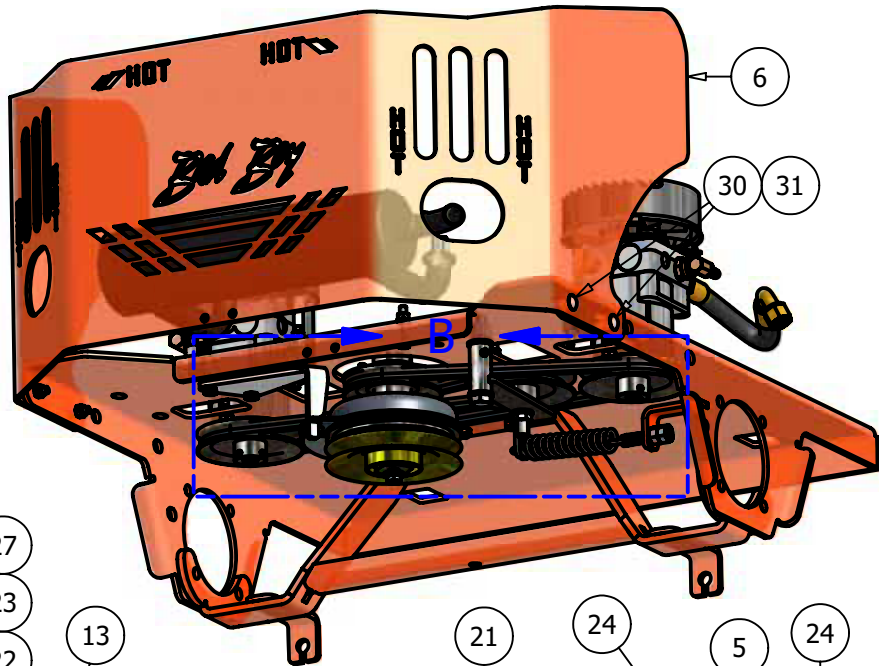

DETAIL B

For more detail concerning clutch assembly, refer to the table of context and look for the clutch stack page.