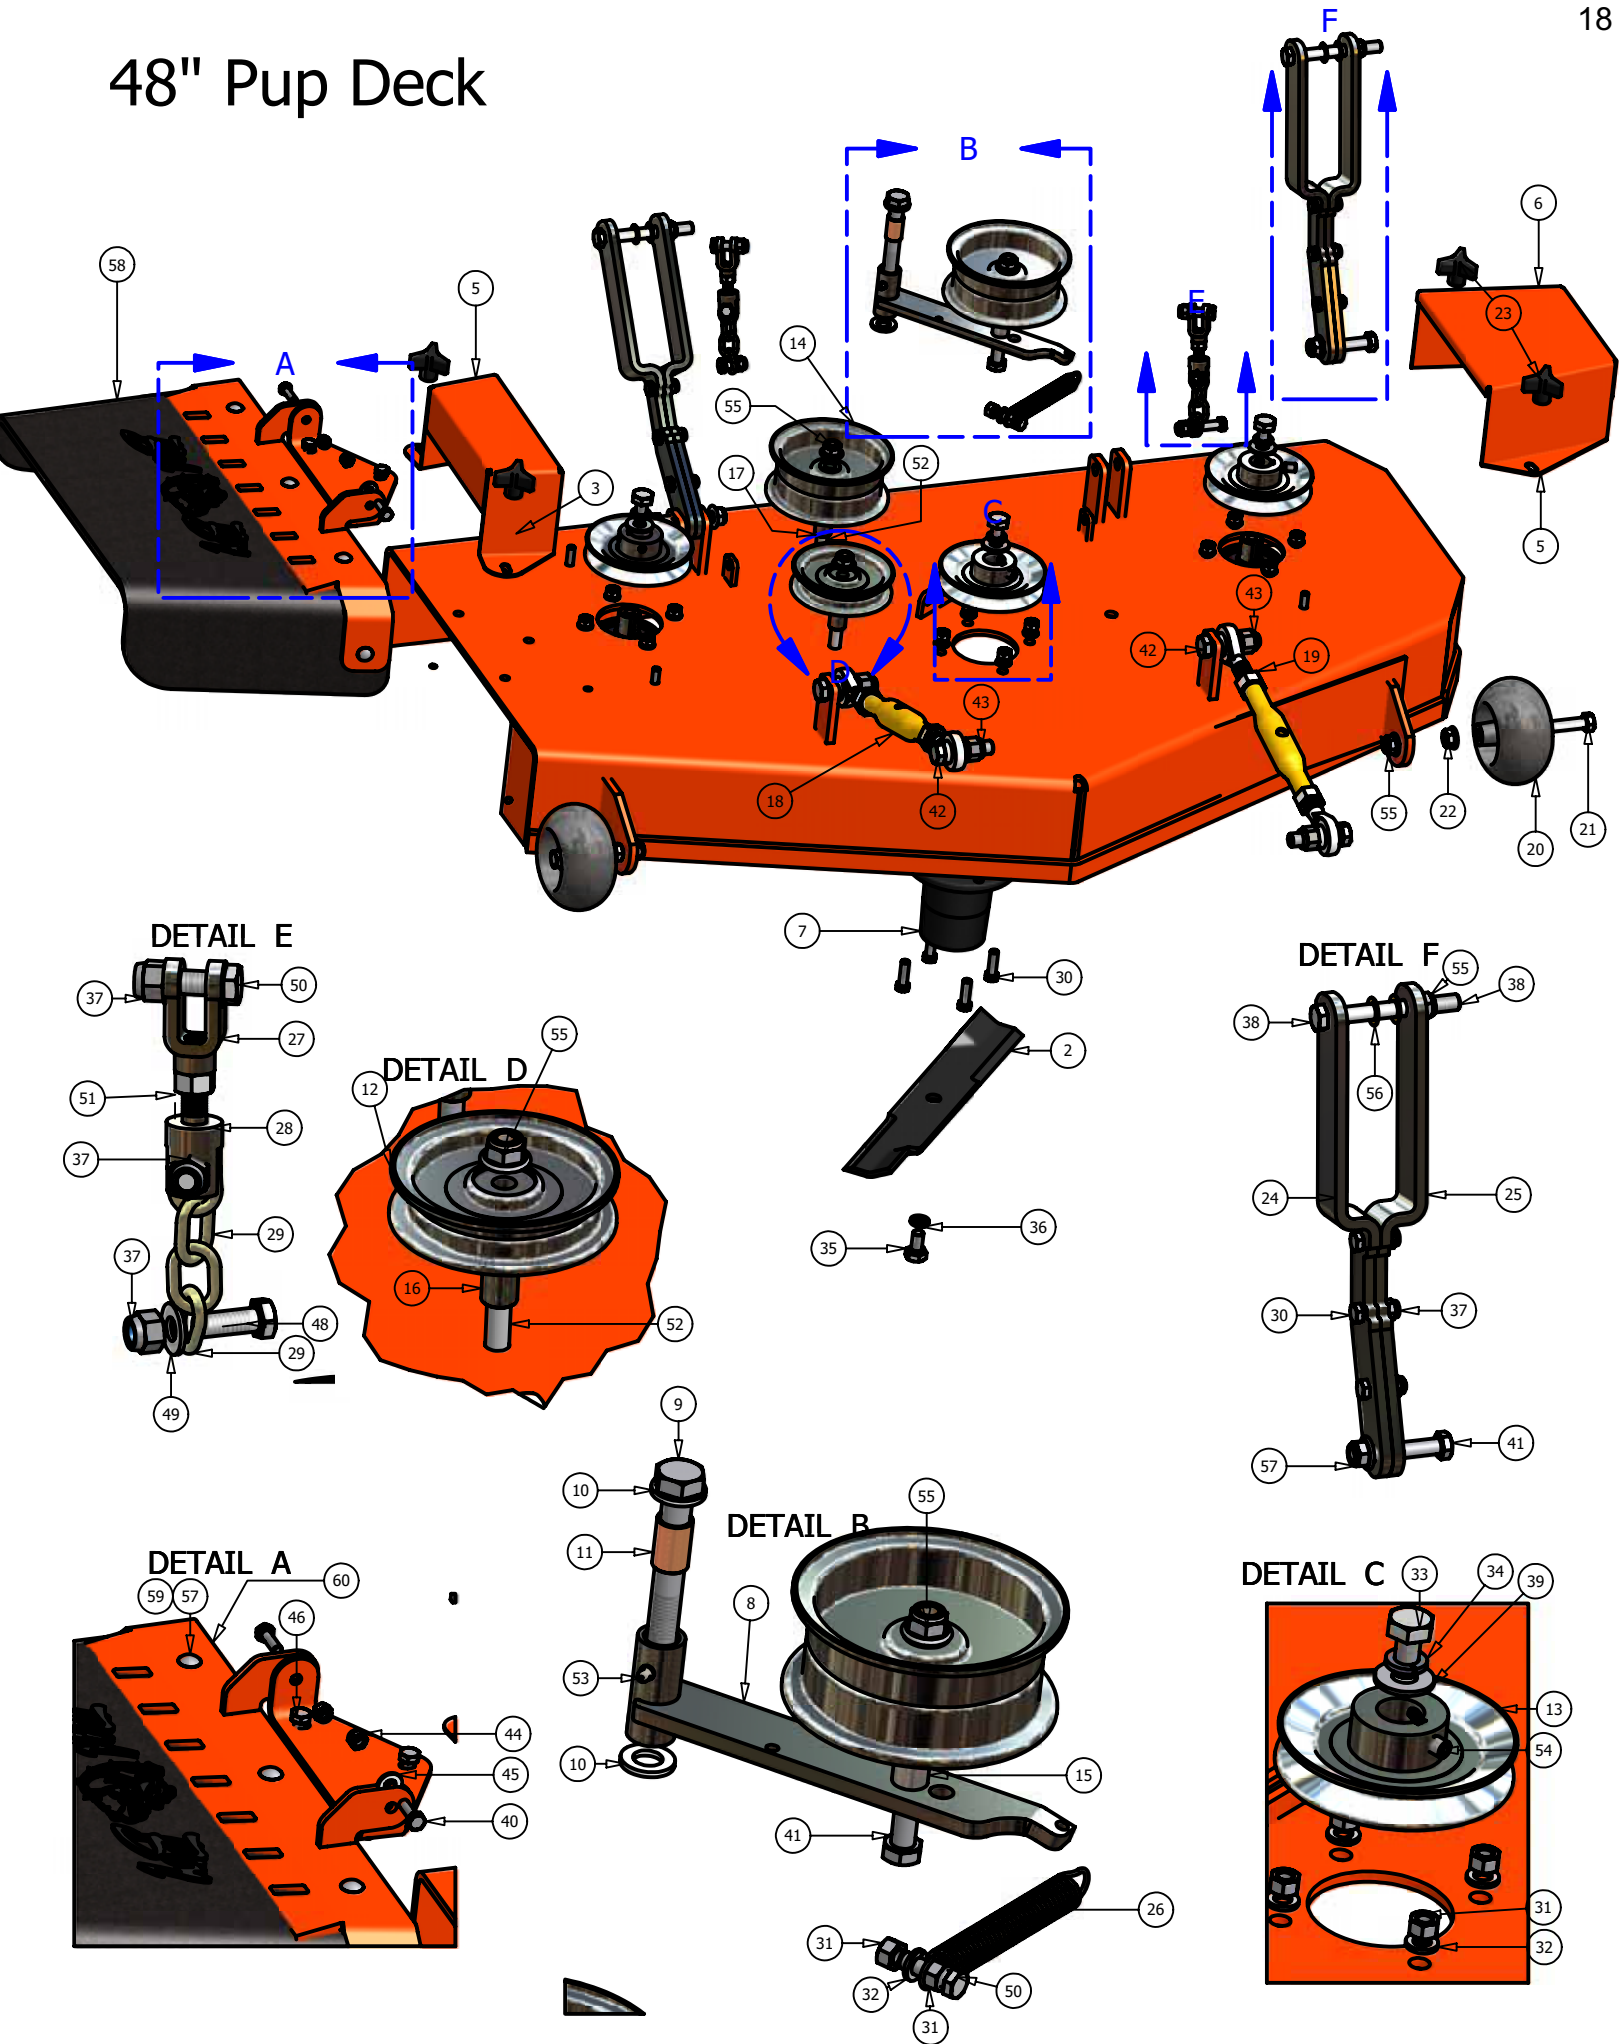

48" Pup Deck

48" Pup Deck

ITEM	QTY	PART NUMBER	DESCRIPTION
1	1	041-1420-00	48" Deck Belt
2	3	038-4830-00	48" Fusion Blade
3	1	060-4800-00	48" Deck
4	1	206-6017-00	Discharge Chute Hanger
5	1	014-4801-00	48" Spindle Cover
6	1	014-6004-00	Spindle Cover
7	3	037-6015-00	Spindle
8	1	039-6936-00	Deck Idler Arm
9	1	018-5311-00	5/8" x 4" Hex Bolt
10	2	019-6017-00	.635 ID Plastic Washer
11	2	032-6033-00	5/8" ID x 1 1/8" Brass Bushing
12	1	033-6001-00	4 3/4" Idler Pulley
13	3	033-6003-01	5" Deck Pulley
14	2	033-5001-00	5 3/4" Deck Idler Pulley
15	1	025-5337-00	1 1/4" Pulley Spacer
16	1	025-5338-00	1 1/2" Pulley Spacer
17	1	025-5339-00	1 3/4" Pulley Spacer
18	2	048-6056-00	Turnbuckle
19	2	013-6058-00	3/4" Left Handed Nut
20	4	022-5234-00	Anti-Scalp Rollers
21	4	018-5019-00	1/2" x 4" Bolt (Grade 8)
22	4	013-5300-00	1/2" Flange Nut
23	4	045-6043-00	5/16" Knob
24	2	031-5351-00	Deck Support Arm (left)
25	2	031-5352-00	Deck Support Arm (Right)
26	1	034-9035-00	Deck Idler Spring
27	2	046-6044-00	Female Yoke
28	2	046-6048-00	Male Yoke
29	2	047-6047-00	3" Chain
30	18	018-5040-00	3/8" x 1 1/4" Hex Bolt
31	14	013-6014-00	3/8" Hex Nut
32	13	019-5037-00	3/8" Lock Washer
33	3	018-5006-00	1/2" x 1 1/2" Bolt Fine Threaded
34	3	019-5007-00	1/2" Lock Washer
35	3	018-6021-00	5/8" x 1.5" Fine Threaded Bolt
36	3	019-4807-00	5/8" Lock Washer
37	12	013-5041-00	3/8" Nylock Nut
38	2	018-7050-00	1/2" x 4 1/2" Bolt
39	3	019-6020-00	1/2" Cup Washer
40	6	018-5015-00	5/16" x 1" Hex Bolt
41	3	018-6036-00	1/2" x 2 1/2" Hex Bolt
42	4	018-6059-00	5/8" x 2 1/2" Hex Bolt
43	4	013-7021-00	5/8" Nylock Nut
44	2	013-8047-00	5/16" Nylock Nut
45	2	019-6042-00	.360 ID Plastic Washer
46	3	018-5250-00	3/8" x 3/4" Hex Bolt
47	3	013-5201-00	3/8" Flange Nut
48	2	018-6049-00	3/8" x 1" Hex Bolt
49	2	019-5029-00	3/8" Flat Washer
50	5	018-6012-00	3/8" x 1 1/2" Hex Bolt
51	2	013-6051-00	3/8" Fine Threaded Jam Nut
52	2	018-6054-00	1/2" x 3 1/2" Bolt
53	1	024-6034-00	Grease Fitting (Drive-In Type)
54	3	030-6029-00	3/8" Set Screw
55	11	013-8050-00	1/2" Flange Lock Nut
56	4	019-5010-00	1/2" Brass Washer
57	5	018-5020-00	5/16" x 1 1/2" Carriage Bolt
58	1	210-6005-00	Rubber Side Discharge
59	5	013-8049-00	5/16" Nylock Flange Nut
60	1	039-4870-00	2007 Hanger Plate
61	1	039-4871-00	2007 Lower Hanger Plate