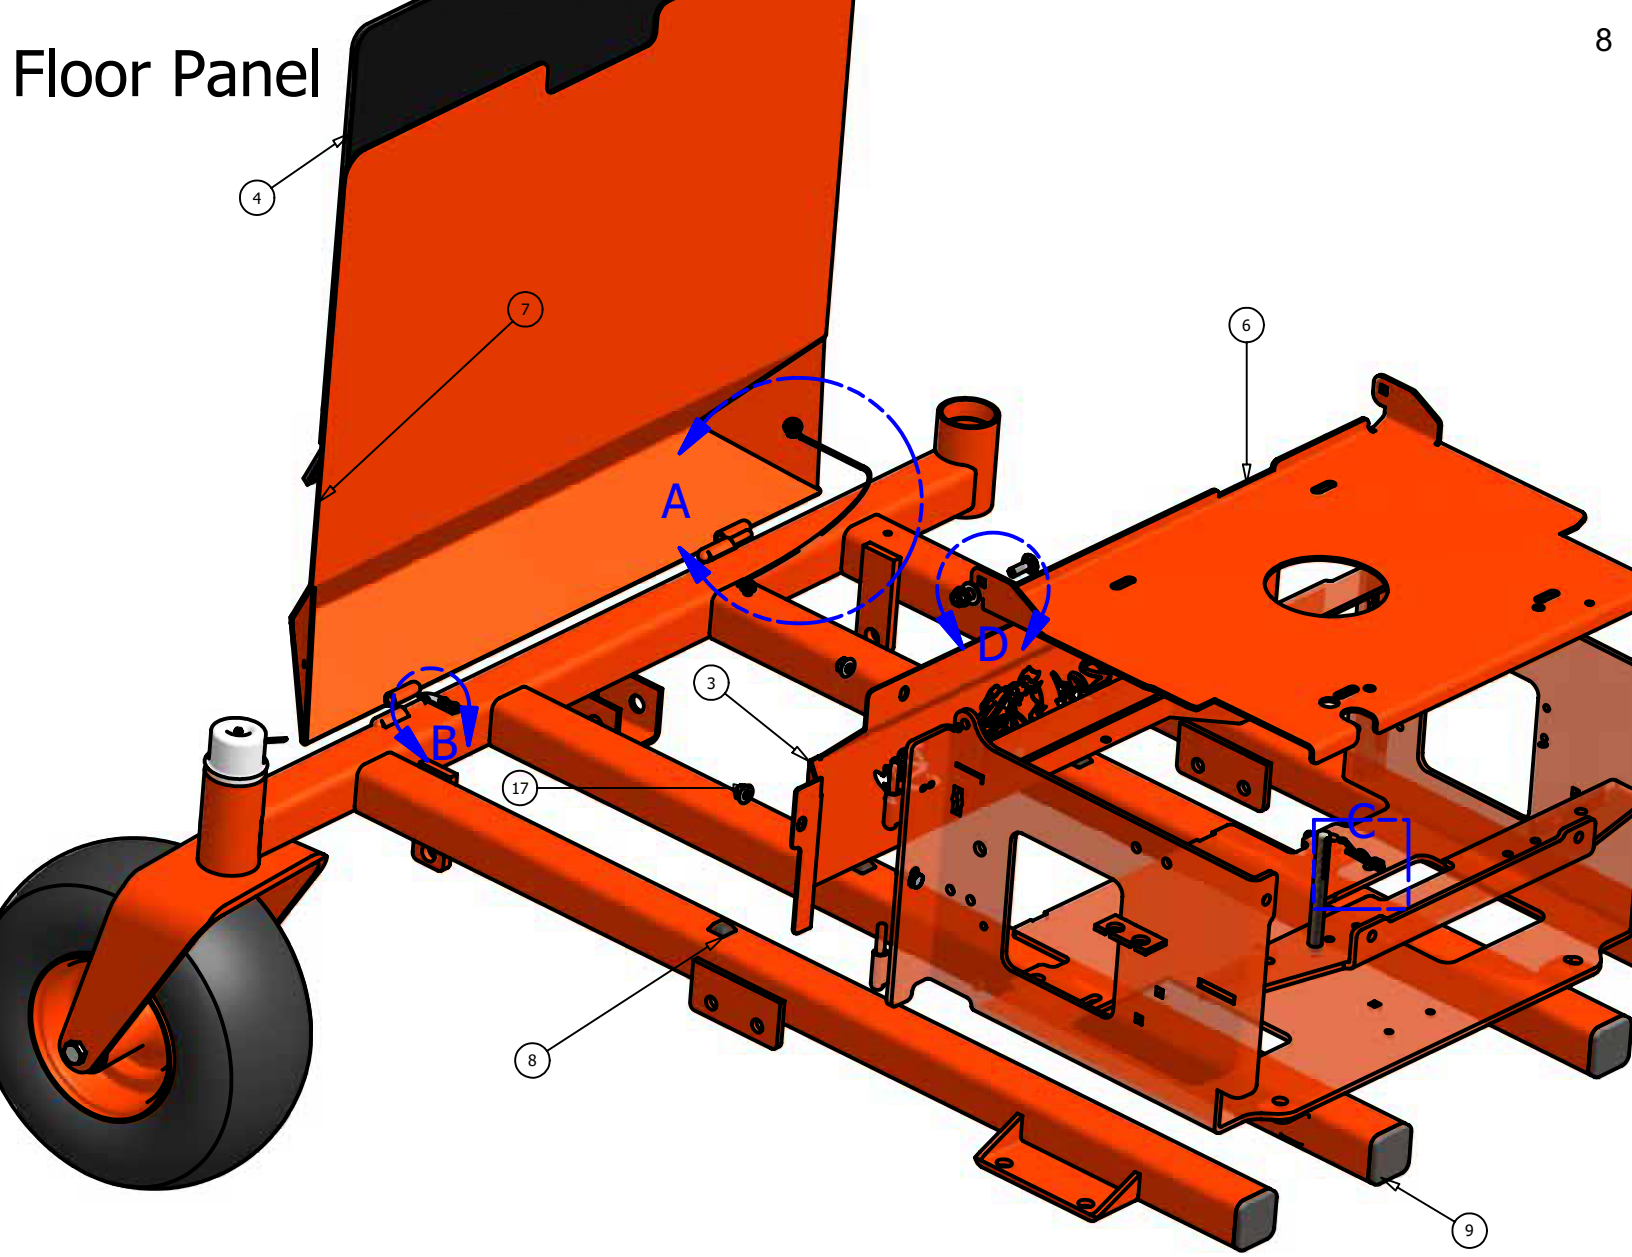

Actuator Bar

ITEM	QTY	PART NUMBER	DESCRIPTION
1	1	035-7033-00	Actuator
2	1	028-7920-00	Actuator Bar
3	1	028-2501-00	Pup Height Indicator
4	1	031-7000-00	Height Indicator Tab
5	2	017-7008-00	1" Pillow Block
6	2	018-7016-00	1/2" x 3" Hex Bolt
7	2	025-7036-00	1/2" x 1/2" Collar Spacer
8	2	013-6037-00	1/2" Nylock Nut
9	4	013-7018-00	1/2" Nut
10	4	019-5007-00	1/2" Lock Washer
11	4	018-5006-00	1/2" x 1 1/2" Hex Bolt
12	1	019-6042-00	3/8" Plastic Washer
13	1	018-6049-00	3/8" x 1" Hex Bolt
14	1	013-5041-00	3/8" Nylock Nut
15	1	039-2005-00	Deck Stop Bracket

Floor Panel

DETAIL D

DETAIL B

DETAIL C

DETAIL A

Floor Panel			
ITEM	QTY	PART NUMBER	DESCRIPTION
1	1	071-3000-00	Suspension Seat (All Lightning)
2	1	071-2004-00	EVC Seat (23hp and 30hp Pup Models)
3	1	014-2006-00	Cooler Cover
4	1	081-2006-00	Pup Floor Mat
5	1	064-2005-00	Floor Board Cable
6	1	026-2006-00	Seat Plate
7	1	079-5340-00	Pup Floor Panel
8	4	029-7029-00	Floor Rubber Bumper
9	4	014-9000-00	Frame Plug
10	1	058-2000-00	Floor Panel Stop
11	1	040-6060-00	#9 Hit clip (seat latch)
12	1	019-7040-00	1/4" Flat Washer
13	1	030-7040-00	1/4" x 1" Self Tapping Screw
14	1	018-8064-00	1/4" x 5/8" Button Head Bolt
15	2	030-3050-00	#10 x 1/2" Self Taping Screw
16	2	018-8065-00	5/16" x 1" Carriage Bolt
17	10	013-8049-00	5/16" Nylock Flange Nut
18	1	013-8039-00	1/4" Hex Nut
19	1	019-4008-00	1/4" Lock Washer
20	2	019-6042-00	.360 ID Plastic Washer