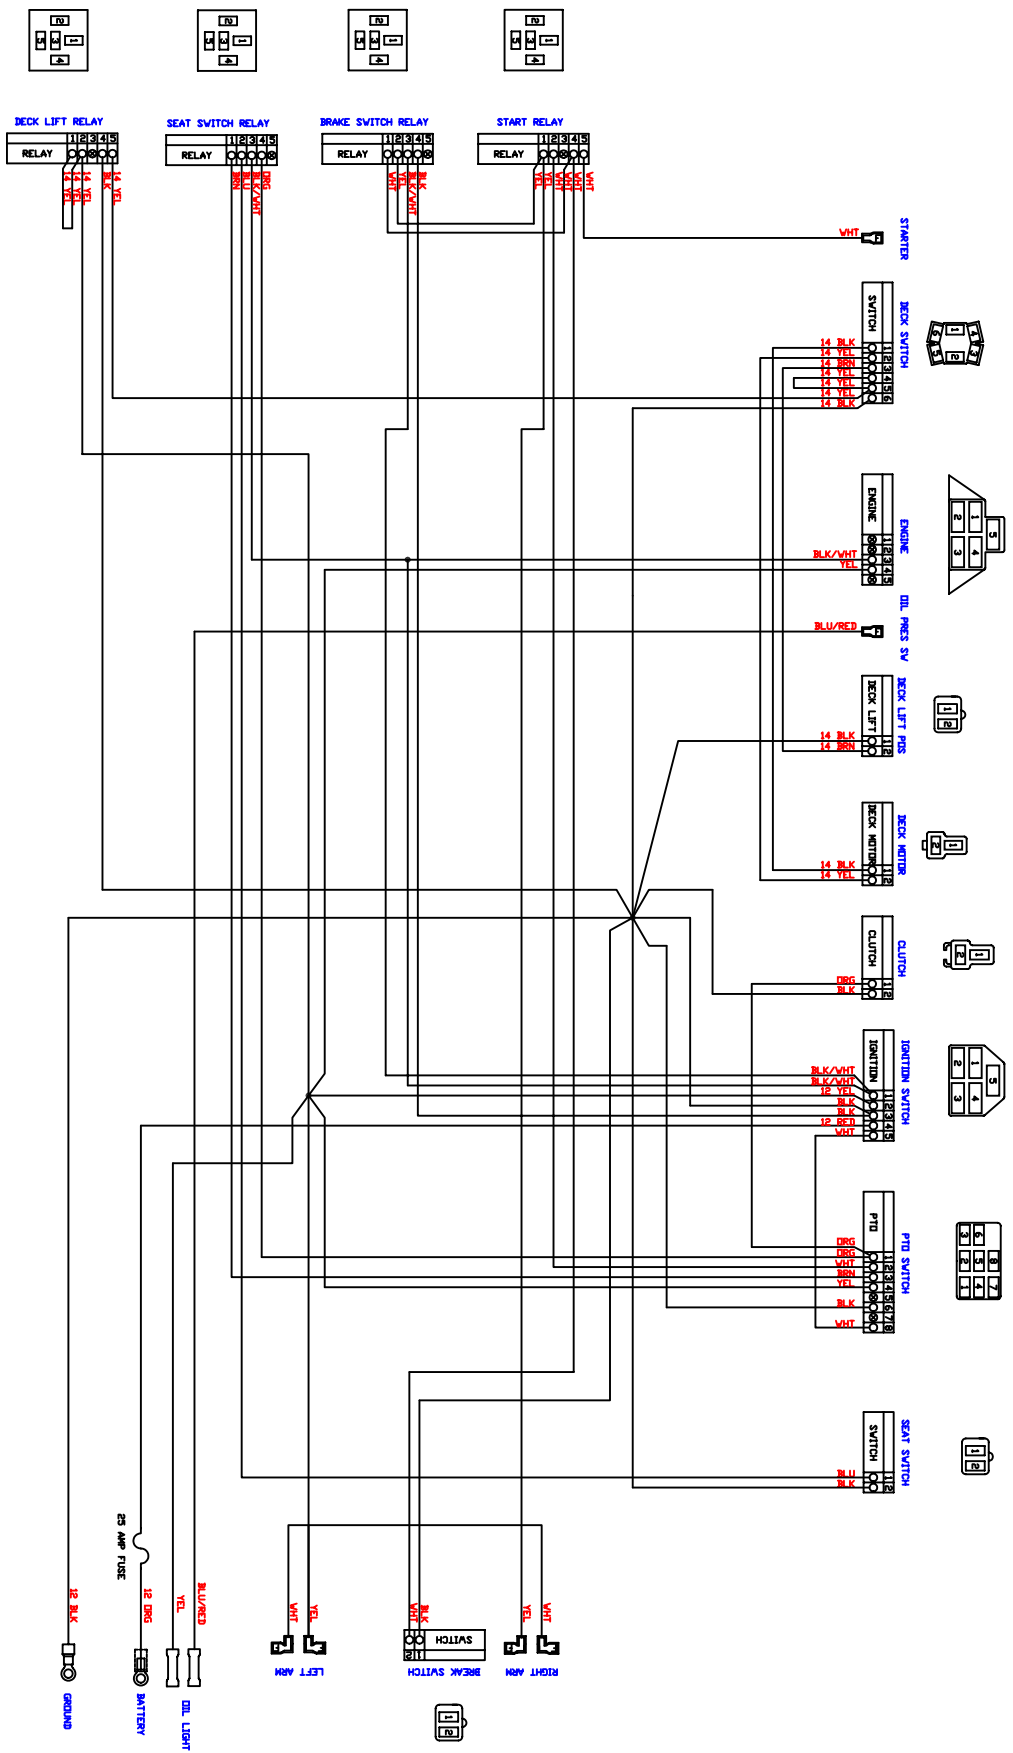

ALL WIRES 16GA UNLESS NOTED OTHERWISE.

ELECTREX, INC.
HUTCHINSON, KS
CUSTOMER: BAID BOY
THEIR P/N: 086-2008-00
DWG TITLE: SCHEMATIC
OUR P/N: 9199030SCHEMATIC
REVISION: A
DRAWN BY: AND DATE: 9/28/05