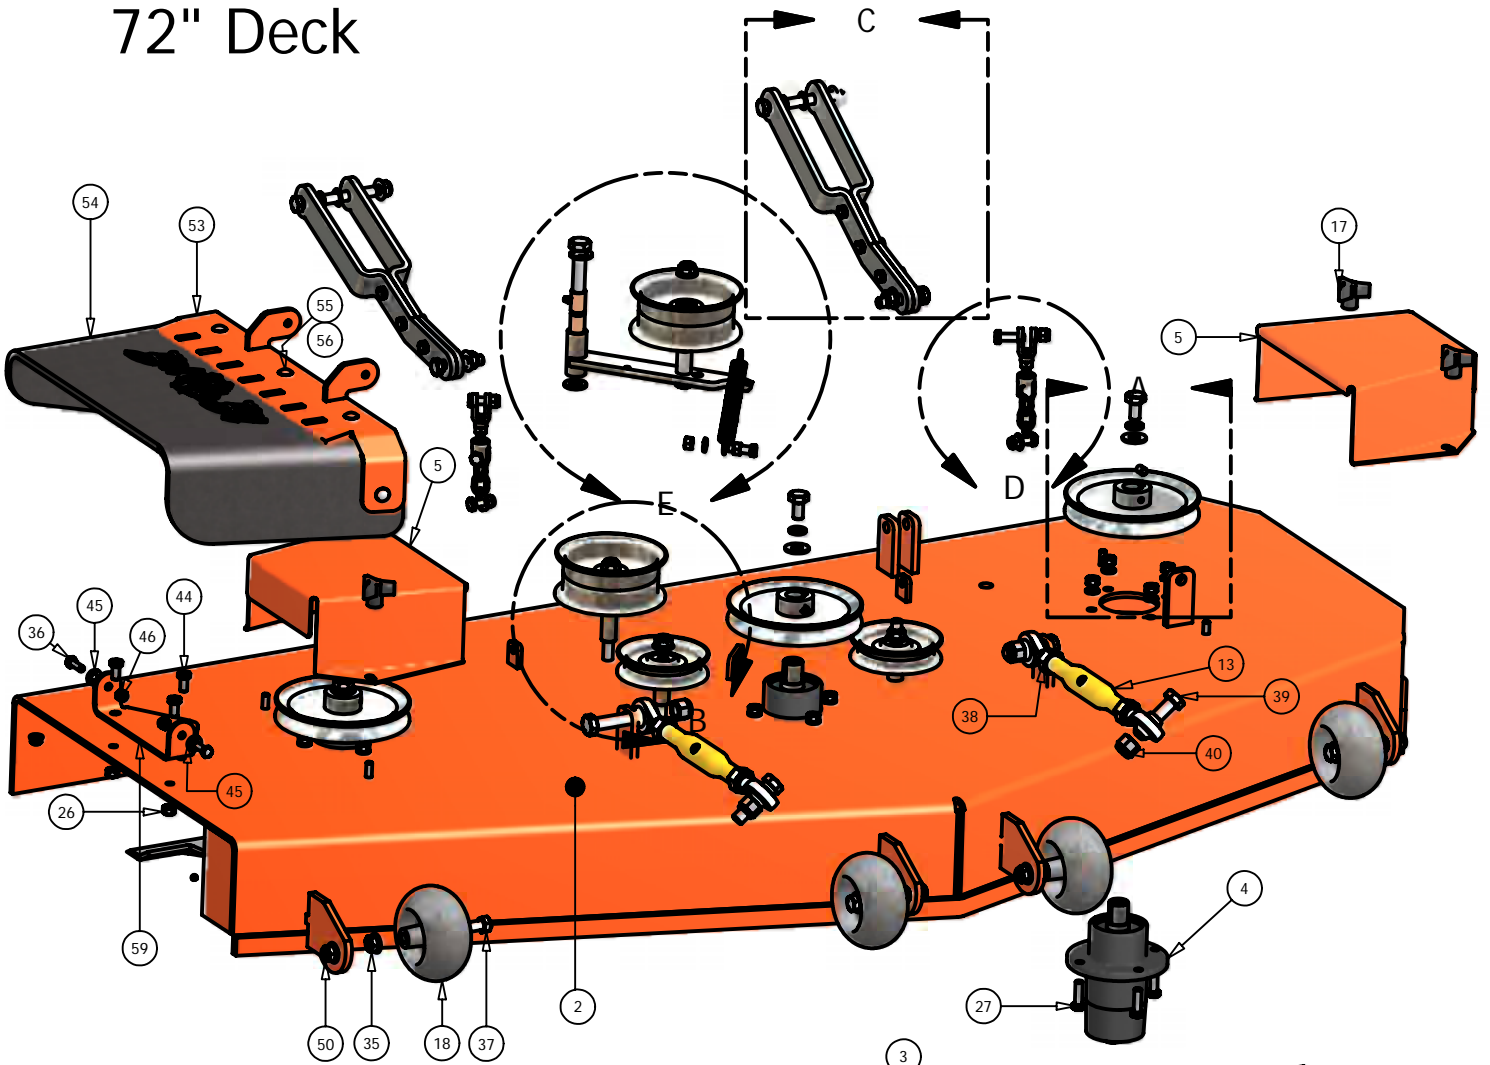

DETAIL D

72" Deck

DETAIL B

72" Deck			
ITEM	QTY	PART NUMBER	DESCRIPTION
1	1	041-0254-00	72" Deck Belt
2	1	060-7205-00	72" Deck
3	3	038-7230-00	72" Fusion Blade
4	3	037-6015-00	Spindle
5	2	014-7204-00	Pulley Guard
6	1	034-9035-00	Deck Idler Spring
7	3	033-7203-00	7" Deck Pulley
8	2	033-6001-00	4 3/4" Idler Pulley
9	2	031-6028-00	Deck Support Arm (Right)
10	2	031-6027-00	Deck Support Arm (Left)
11	2	033-5001-01	5 3/4" Flat Idler Pulley
12	1	039-6936-00	Deck Idler Arm
13	2	048-6056-00	Turnbuckle
14	2	046-6044-00	Female Yoke
15	2	046-6048-00	Male Yoke
16	2	047-6047-00	3" Chain
17	4	045-6043-00	5/16" Knob
18	6	022-5234-00	Anti-Scalp Rollers
19	1	018-5311-00	5/8" x 4" Hex Bolt
20	2	019-6017-00	.635 ID Plastic Washer
21	1	024-6034-00	Grease Fitting (Drive-In Type)
22	2	032-6033-00	5/8" ID x 1 1/8" Brass Bushing
23	2	018-6036-00	1/2" x 2 1/2" Hex Bolt
24	5	018-6012-00	3/8" x 1 1/4" Hex Bolt
25	13	019-5037-00	3/8" Lock Washer
26	17	013-6014-00	3/8" Hex Nut
27	18	018-5040-00	3/8" x 1 1/4" Hex Bolt
28	3	018-6019-00	1/2" x 1 1/2" Fine Thread Bolt
29	3	019-5007-00	1/2" Lock Washer
30	3	018-6021-00	5/8" x 1.5" Fine Threaded Bolt
31	3	019-4807-00	5/8" Lock Washer
32	2	025-5338-00	1 1/2" Pulley Spacer
33	1	025-5339-00	1 3/4" Pulley Spacer
34	1	018-6054-00	1/2" x 3 1/2" Bolt
35	6	013-5300-00	1/2" Flange Nut
36	6	018-5015-00	5/16" x 1" Hex Bolt
37	6	018-5019-00	1/2" x 4" Bolt (Grade 8)
38	2	013-6058-00	3/4" Left Handed Nut
39	4	018-6059-00	5/8" x 2 1/2" Hex Bolt
40	4	013-7021-00	5/8" Nylock Nut
41	2	013-6051-00	3/8" Fine Threaded Jam Nut
42	12	013-5041-00	3/8" Nylock Nut
43	2	019-5029-00	3/8" Flat Washer
44	3	018-5250-00	3/8" x 3/4" Hex Bolt
45	2	019-6042-00	.360 ID Plastic Washer
46	2	013-8047-00	5/16" Nylock Nut
47	4	019-5010-00	1/2" Brass Washer
48	2	018-7050-00	1/2" x 4 1/2" Bolt
49	3	019-6020-00	1/2" Cupped Washer
50	14	013-8050-00	1/2" Flange Lock Nut
51	1	025-5337-00	1 1/4" Pulley Spacer
52	3	030-6029-00	3/8" Set Screw
53	1	039-4880-00	2007 Hanger Plate
54	1	210-6005-00	Rubber Side Discharge
55	5	018-5020-00	5/16" x 1 1/2" Carriage Bolt
56	5	013-8049-00	5/16" Nylock Flange Nut
57	1	039-4881-00	2007 Lower Hanger Plate
58	1	018-7016-00	1/2" x 3" Bolt
59	1	206-6017-00	2007 Lower Hanger Plate