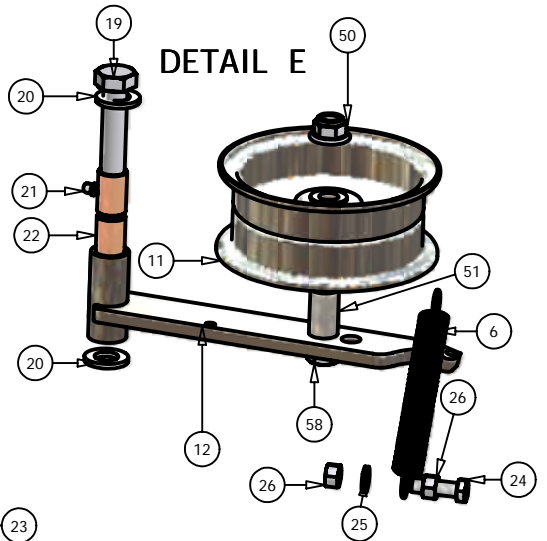

72" Deck

DETAIL B

DETAIL D

DETAIL A

DETAIL C

DETAIL E

72" Deck			
ITEM	QTY	PART NUMBER	DESCRIPTION
1	1	041-0254-00	72" Deck Belt
2	1	060-7205-00	72" Deck
3	3	038-7230-00	72" Fusion Blade
4	3	037-6015-00	Spindle
5	2	014-7204-00	Pulley Guard
6	1	034-9035-00	Deck Idler Spring
7	3	033-7203-00	7" Deck Pulley
8	2	033-6001-00	4 3/4" Idler Pulley
9	2	031-6028-00	Deck Support Arm (Right)
10	2	031-6027-00	Deck Support Arm (Left)
11	2	033-5001-01	5 3/4" Flat Idler Pulley
12	1	039-6936-00	Deck Idler Arm
13	2	048-6056-00	Turnbuckle
14	2	046-6044-00	Female Yoke
15	2	046-6048-00	Male Yoke
16	2	047-6047-00	3" Chain
17	4	045-6043-00	5/16" Knob
18	6	022-5234-00	Anti-Scalp Rollers
19	1	018-5311-00	5/8" x 4" Hex Bolt
20	2	019-6017-00	.635 ID Plastic Washer
21	1	024-6034-00	Grease Fitting (Drive-In Type)
22	2	032-6033-00	5/8" ID x 1 1/8" Brass Bushing
23	2	018-6036-00	1/2" x 2 1/2" Hex Bolt
24	5	018-6012-00	3/8" x 1 1/4" Hex Bolt
25	13	019-5037-00	3/8" Lock Washer
26	17	013-6014-00	3/8" Hex Nut
27	18	018-5040-00	3/8" x 1 1/4" Hex Bolt
28	3	018-6019-00	1/2" x 1 1/2" Fine Thread Bolt
29	3	019-5007-00	1/2" Lock Washer
30	3	018-6021-00	5/8" x 1.5" Fine Threaded Bolt
31	3	019-4807-00	5/8" Lock Washer
32	2	025-5338-00	1 1/2" Pulley Spacer
33	1	025-5339-00	1 3/4" Pulley Spacer
34	1	018-6054-00	1/2" x 3 1/2" Bolt
35	6	013-5300-00	1/2" Flange Nut
36	6	018-5015-00	5/16" x 1" Hex Bolt
37	6	018-5019-00	1/2" x 4" Bolt (Grade 8)
38	2	013-6058-00	3/4" Left Handed Nut
39	4	018-6059-00	5/8" x 2 1/2" Hex Bolt
40	4	013-7021-00	5/8" Nylock Nut
41	2	013-6051-00	3/8" Fine Threaded Jam Nut
42	12	013-5041-00	3/8" Nylock Nut
43	2	019-5029-00	3/8" Flat Washer
44	3	018-5250-00	3/8" x 3/4" Hex Bolt
45	2	019-6042-00	.360 ID Plastic Washer
46	2	013-8047-00	5/16" Nylock Nut
47	4	019-5010-00	1/2" Brass Washer
48	2	018-7050-00	1/2" x 4 1/2" Bolt
49	3	019-6020-00	1/2" Cupped Washer
50	14	013-8050-00	1/2" Flange Lock Nut
51	1	025-5337-00	1 1/4" Pulley Spacer
52	3	030-6029-00	3/8" Set Screw
53	1	039-4880-00	2007 Hanger Plate
54	1	210-6005-00	Rubber Side Discharge
55	5	018-5020-00	5/16" x 1 1/2" Carriage Bolt
56	5	013-8049-00	5/16" Nylock Flange Nut
57	1	039-4881-00	2007 Lower Hanger Plate
58	1	018-7016-00	1/2" x 3" Bolt
59	1	206-6017-00	2007 Lower Hanger Plate