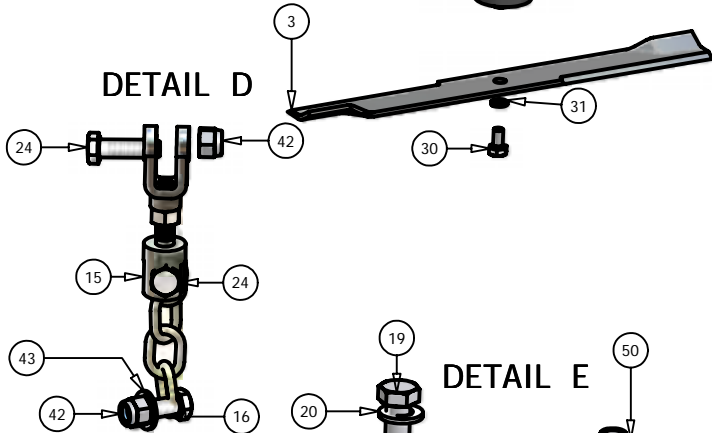

DETAIL C

DETAIL E