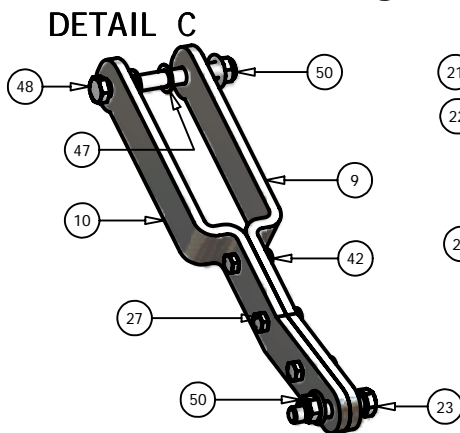

72" Deck

DETAIL B

DETAIL D

DETAIL A

DETAIL C

DETAIL E

72" Deck			
ITEM	QTY	PART NUMBER	DESCRIPTION
1	1	041-0254-00	72" Deck Belt
2	1	060-7205-00	72" Deck
3	3	038-7230-00	72" Fusion Blade
4	3	037-6015-00	Spindle
5	2	014-7204-00	Pulley Guard
6	1	034-9035-00	Deck Idler Spring
7	3	033-7203-00	7" Deck Pulley
8	2	033-6001-00	4 3/4" Idler Pulley
9	2	031-6028-00	Deck Support Arm (Right)
10	2	031-6027-00	Deck Support Arm (Left)
11	2	033-5001-01	5 3/4" Flat Idler Pulley
12	1	039-6936-00	Deck Idler Arm
13	2	048-6056-00	Turnbuckle
14	2	046-6044-00	Female Yoke
15	2	046-6048-00	Male Yoke
16	2	047-6047-00	3" Chain
17	4	045-6043-00	5/16" Knob
18	6	022-5234-00	Anti-Scalp Rollers
19	1	018-5311-00	5/8" x 4" Hex Bolt
20	2	019-6017-00	.635 ID Plastic Washer
21	1	024-6034-00	Grease Fitting (Drive-In Type)
22	2	032-6033-00	5/8" ID x 1 1/8" Brass Bushing
23	2	018-6036-00	1/2" x 2 1/2" Hex Bolt
24	5	018-6012-00	3/8" x 1 1/4" Hex Bolt
25	13	019-5037-00	3/8" Lock Washer
26	17	013-6014-00	3/8" Hex Nut
27	18	018-5040-00	3/8" x 1 1/4" Hex Bolt
28	3	018-6019-00	1/2" x 1 1/2" Fine Thread Bolt
29	3	019-5007-00	1/2" Lock Washer
30	3	018-6021-00	5/8" x 1.5" Fine Threaded Bolt
31	3	019-4807-00	5/8" Lock Washer
32	2	025-5338-00	1 1/2" Pulley Spacer
33	1	025-5339-00	1 3/4" Pulley Spacer
34	1	018-6054-00	1/2" x 3 1/2" Bolt
35	6	013-5300-00	1/2" Flange Nut
36	6	018-5015-00	5/16" x 1" Hex Bolt
37	6	018-5019-00	1/2" x 4" Bolt (Grade 8)
38	2	013-6058-00	3/4" Left Handed Nut
39	4	018-6059-00	5/8" x 2 1/2" Hex Bolt
40	4	013-7021-00	5/8" Nylock Nut
41	2	013-6051-00	3/8" Fine Threaded Jam Nut
42	12	013-5041-00	3/8" Nylock Nut
43	2	019-5029-00	3/8" Flat Washer
44	3	018-5250-00	3/8" x 3/4" Hex Bolt
45	2	019-6042-00	.360 ID Plastic Washer
46	2	013-8047-00	5/16" Nylock Nut
47	4	019-5010-00	1/2" Brass Washer
48	2	018-7050-00	1/2" x 4 1/2" Bolt
49	3	019-6020-00	1/2" Cupped Washer
50	14	013-8050-00	1/2" Flange Lock Nut
51	1	025-5337-00	1 1/4" Pulley Spacer
52	3	030-6029-00	3/8" Set Screw
53	1	039-4880-00	2007 Hanger Plate
54	1	210-6005-00	Rubber Side Discharge
55	5	018-5020-00	5/16" x 1 1/2" Carriage Bolt
56	5	013-8049-00	5/16" Nylock Flange Nut
57	1	039-4881-00	2007 Lower Hanger Plate
58	1	018-7016-00	1/2" x 3" Bolt
59	1	206-6017-00	2007 Lower Hanger Plate