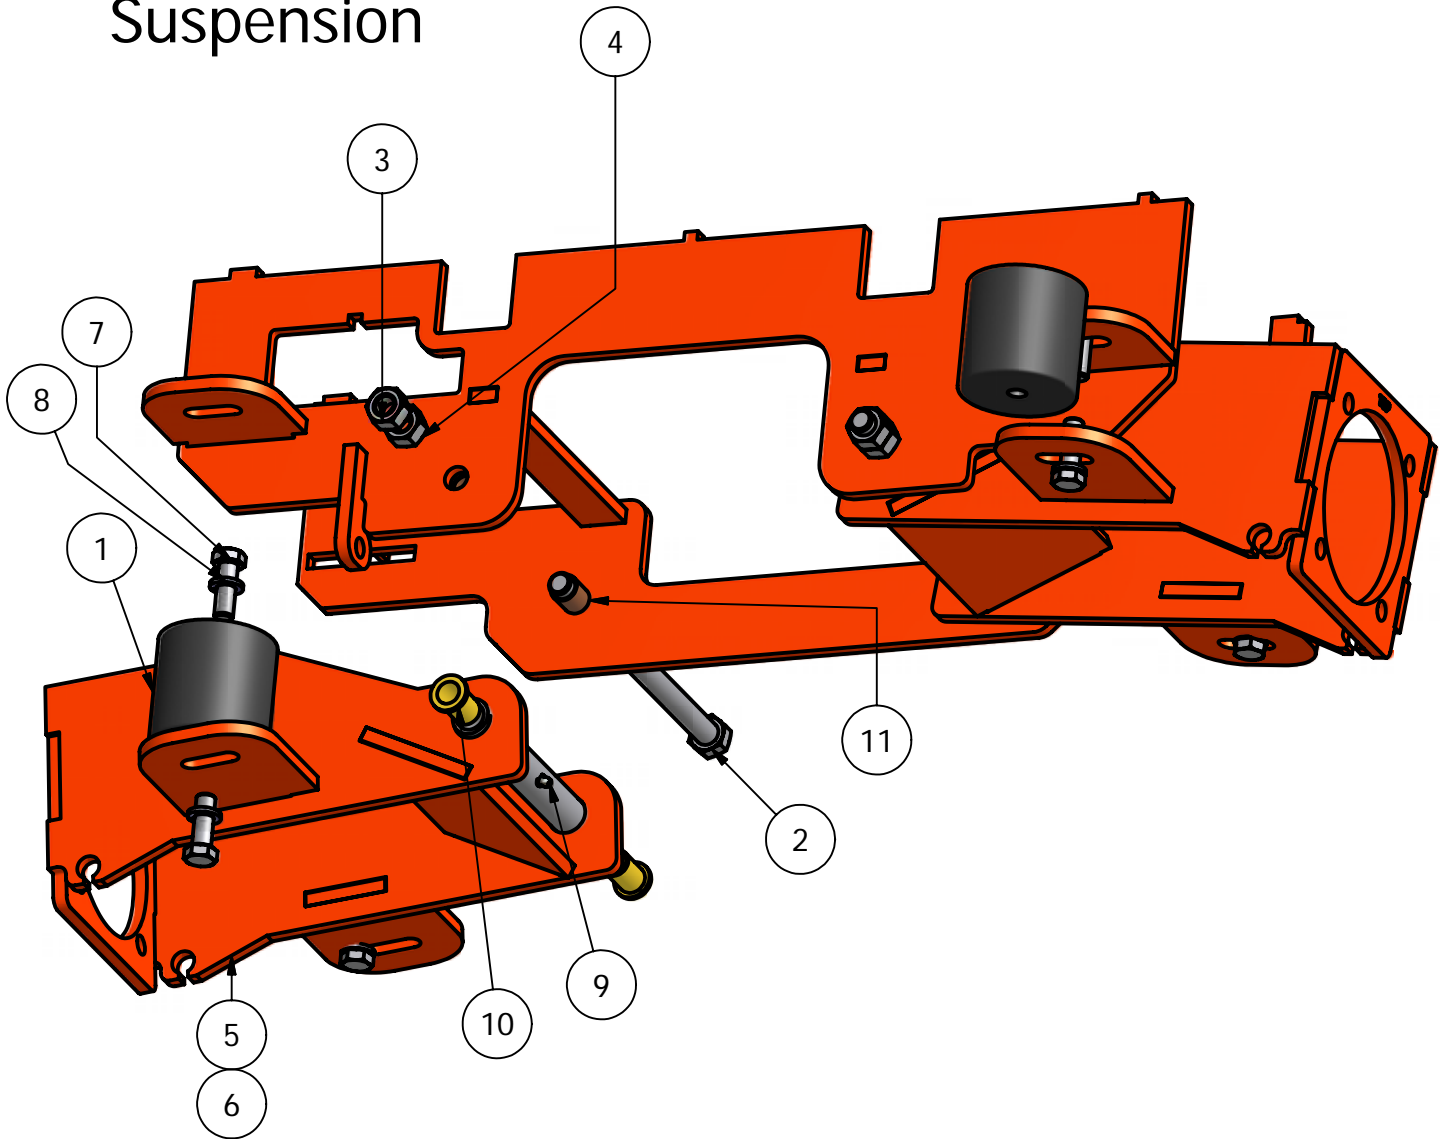

Suspension

Parts List			
ITEM	QTY	PART NUMBER	DESCRIPTION
1	4	032-8999-00	Vibration Mount
2	2	018-2051-00	5/8" x 10" Hex Bolt (Grade 8)
3	2	013-5301-00	5/8" Nylock 1/2 Jam
4	2	013-5020-00	5/8" Nut
5	2	070-8000-00	60" Inner Suspension Cage
6	2	070-8001-00	72" Inner Suspension Cage
7	8	018-5006-00	1/2" x 1 1/2" Hex Bolt
8	8	019-5007-00	1/2" Lock Washer
9	2	024-6034-00	Grease Fitting (Drive-In)
10	4	032-5050-00	Shoulder Spacer
11	4	215-2000-00	3/4" Brass Bushing