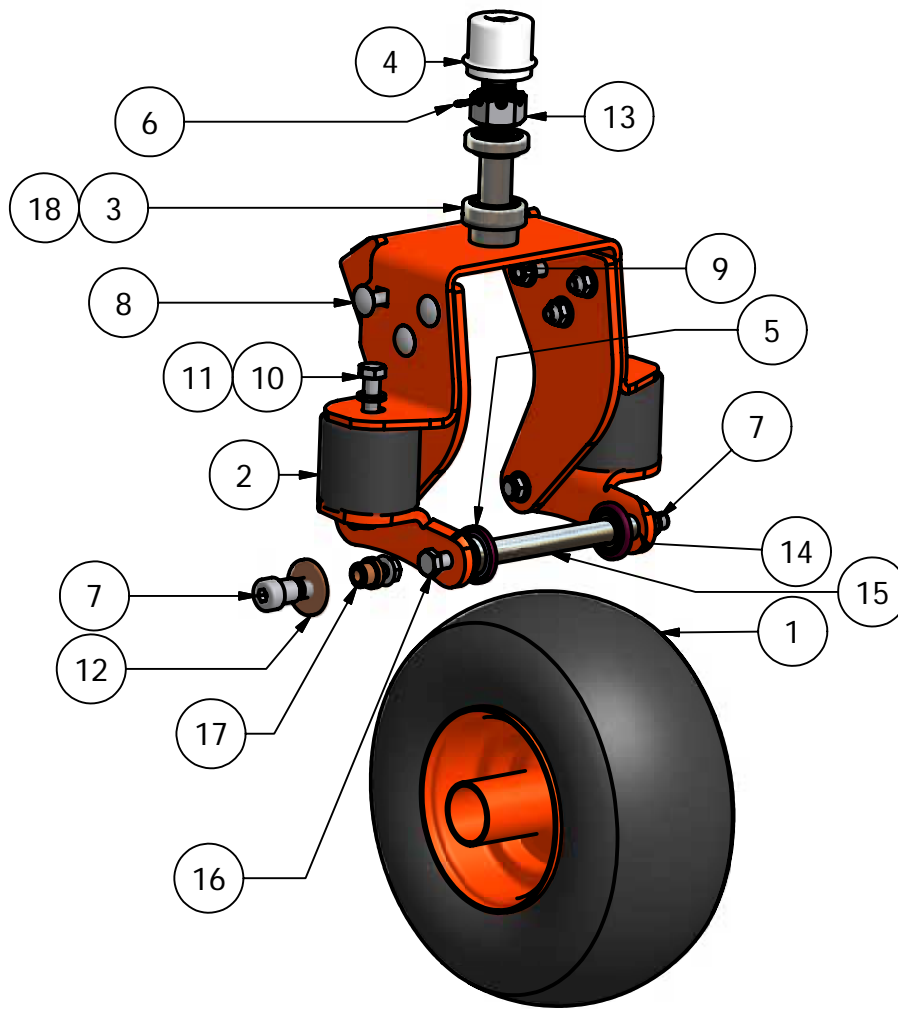

Parts List			
ITEM	QTY	PART NUMBER	DESCRIPTION
1	1	022-2006-00	13" x 6.50 - 6 Tire and Orange Wheel
2	2	032-9001-00	Rubber Isolator
3	2	010-7001-00	Bearing
4	1	014-7005-00	Dust Cover
5	2	022-7009-00	5/8" Bearing
6	1	020-7022-00	1/8" x 2 1/4" Cotter #8
7	2	018-3001-00	5/8" x 5/8" Shoulder Bolt
8	6	018-3003-00	1/2" x 1 1/4" Carriage Bolt
9	8	013-5300-00	1/2" Flange Nut
10	4	018-5006-00	1/2" x 1 1/2" Hex Bolt
11	4	019-5007-00	1/2" Lock Washer
12	2	019-5038-00	5/8" Flat Washer
13	1	013-7004-00	1" Fine Threaded Castle Nut
14	2	025-7036-00	1/2" x 1/2" Collar Spacer
15	1	025-5202-00	7" x 1/2" ID Tire Spacer
16	1	018-3002-00	1/2" x 10" Bolt
17	2	032-5052-00	5/8" Shoulder Bushing
18	2	011-7002-00	Race