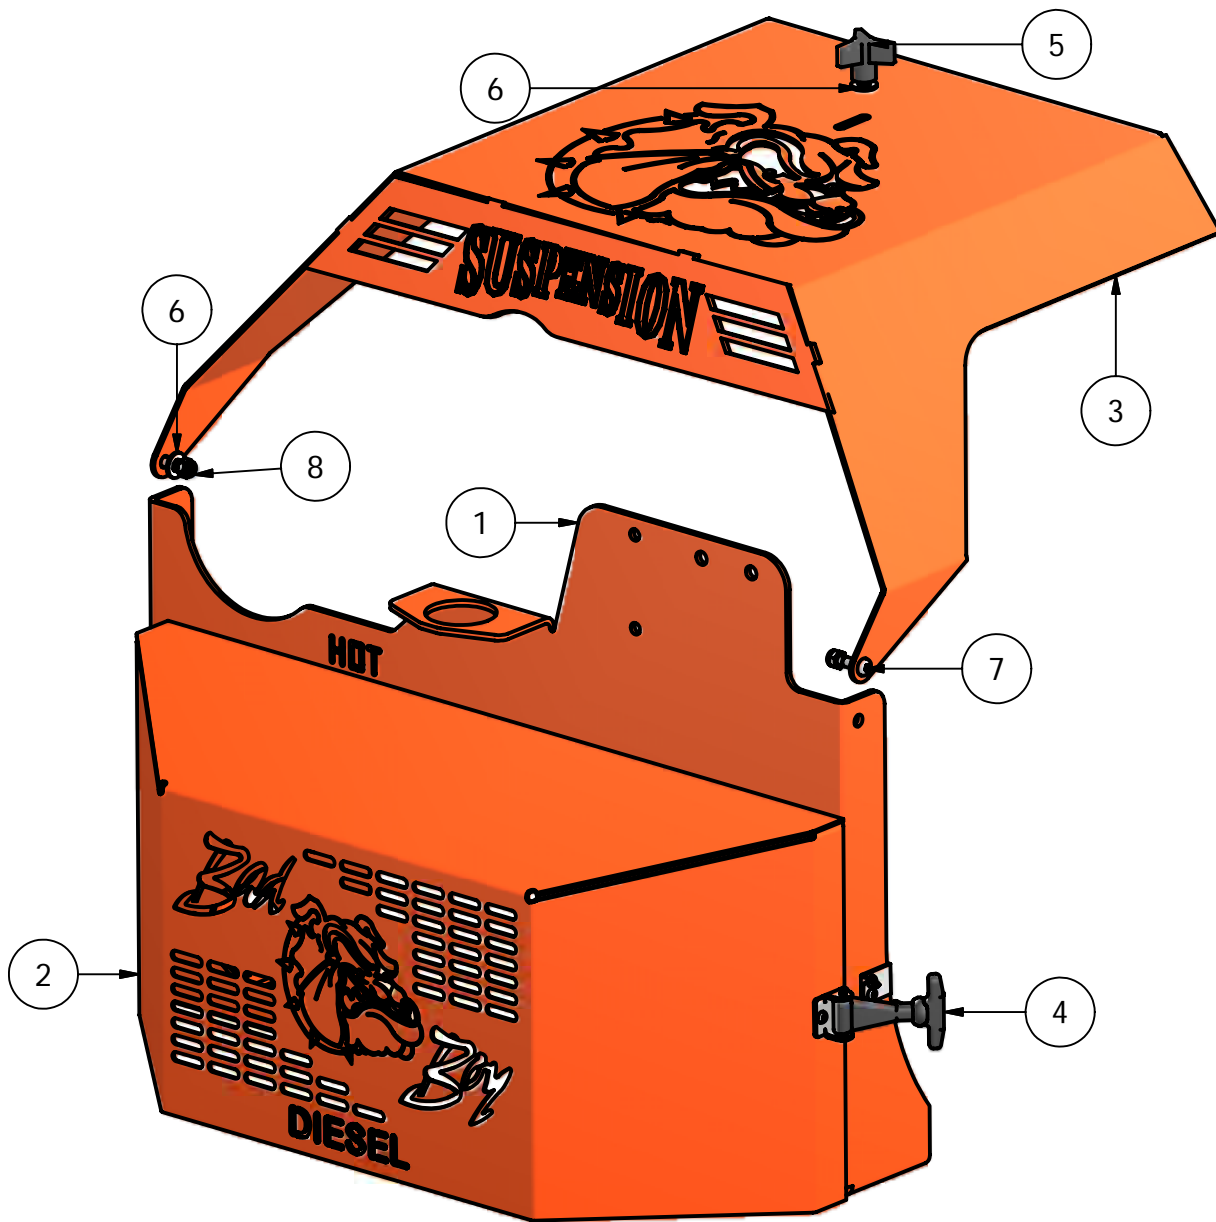

www.badboymowers.com

BAD BOY DIESEL PART MANUAL 2007

**35hp Caterpillar Diesel
28hp Caterpillar Diesel**

Click Page To View

Actuator Bar	3
Back Panel	4
Diesel Pump Plate	5
Wheel Motor	7
Floorboard	9
Seat Frame	10
Drive Arm	12
Suspension Front Wheel (Mfg. by Bad Boy, Inc)	14
Suspension Front Wheel	15
Rear Suspension	17
Diesel Tanks	18
Spindle	19
Hydraulic Cooler	20
Engine	21
Pulley Assembly	23
60" Deck	24
72" Deck	26
Air Filter	28
Wiring Schematic	29
Technical Support	30

Diesel Actuator Bar

Actuator Bar			
ITEM	QTY	PART NUMBER	DESCRIPTION
1	1	035-7033-00	Actuator
2	1	028-7930-00	Actuator Bar
3	2	017-7008-00	1" Pillow Block
4	1	028-5203-00	Height Indicator
5	2	019-5702-00	1/2" Washer
6	1	031-7000-00	2006 Height Indicator Lever
7	2	018-6036-00	1/2" x 2 1/2" Hex Bolt
8	2	013-6037-00	1/2" Nylock Nut
9	4	013-5300-00	1/2" Flange Nut
10	4	018-5600-00	1/2" x 1 1/2" Hex Bolt
11	1	019-6042-00	.360 ID Plastic Washer
12	4	019-5007-00	1/2" Lock Washer
13	1	018-6049-00	3/8" x 1" Hex Bolt
14	1	013-5041-00	3/8" Nylock Nut