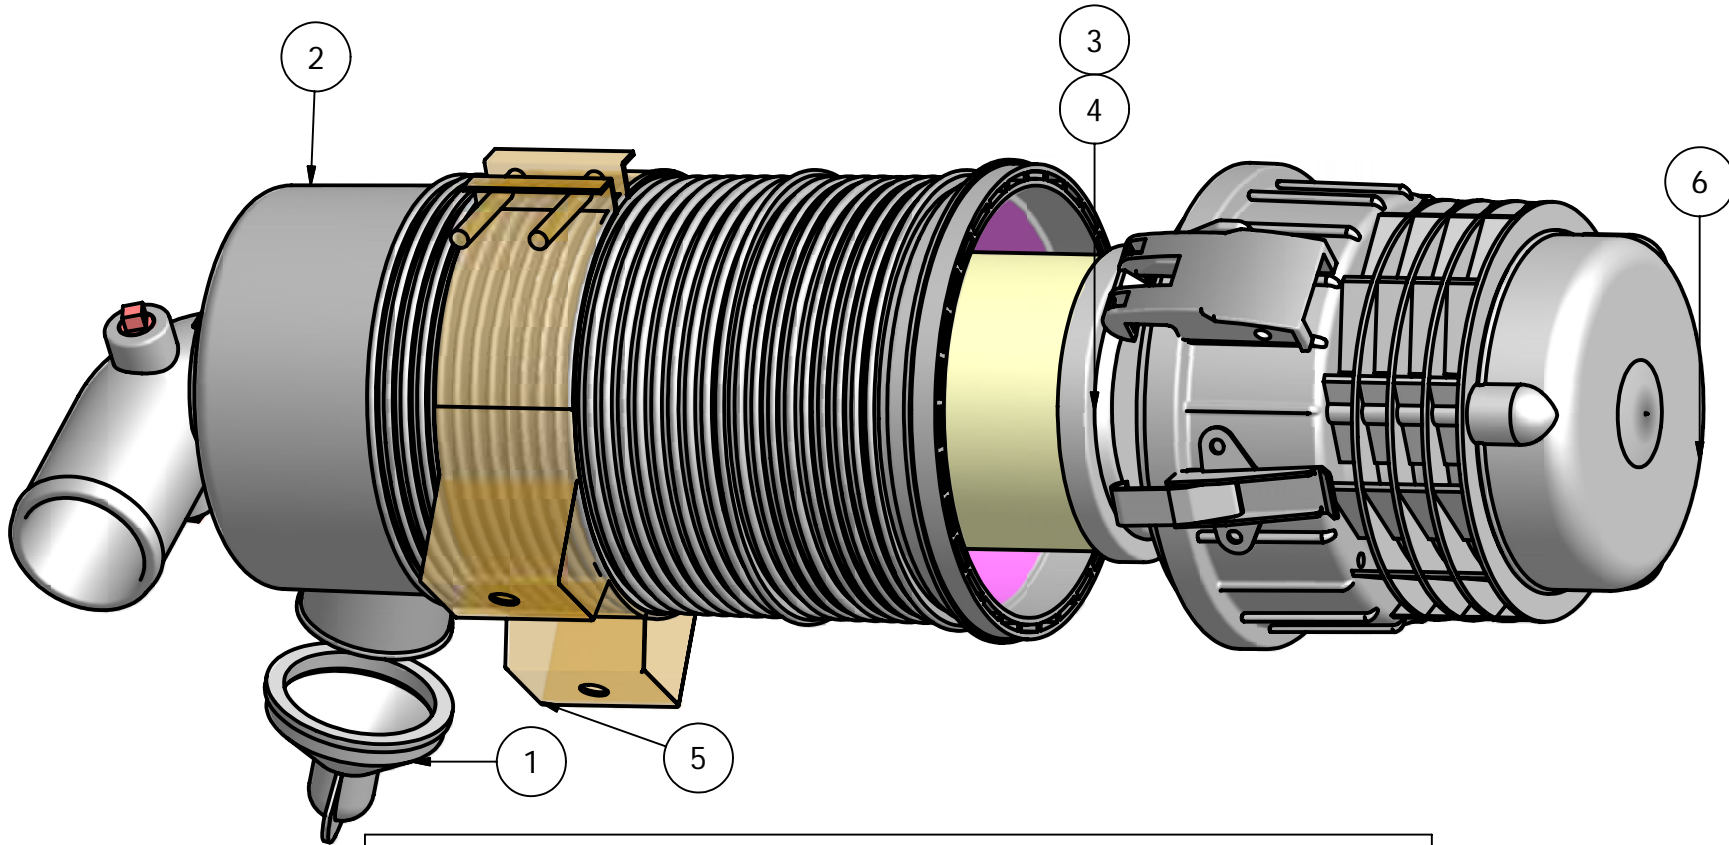

72" Deck

DETAIL B

DETAIL D

DETAIL A

DETAIL C

DETAIL E

72" Deck			
ITEM	QTY	PART NUMBER	DESCRIPTION
1	1	041-0254-00	72" Deck Belt
2	1	060-7205-00	72" Deck
3	3	038-7230-00	72" Fusion Blade
4	3	037-6015-00	Spindle
5	2	014-7204-00	Pulley Guard
6	1	034-9035-00	Deck Idler Spring
7	3	033-7203-00	7" Deck Pulley
8	2	033-6001-00	4 3/4" Idler Pulley
9	2	031-6028-00	Deck Support Arm (Right)
10	2	031-6027-00	Deck Support Arm (Left)
11	2	033-5001-01	5 3/4" Flat Idler Pulley
12	1	039-6936-00	Deck Idler Arm
13	2	048-6056-00	Turnbuckle
14	2	046-6044-00	Female Yoke
15	2	046-6048-00	Male Yoke
16	2	047-6047-00	3" Chain
17	4	045-6043-00	5/16" Knob
18	6	022-5234-00	Anti-Scalp Rollers
19	1	018-5311-00	5/8" x 4" Hex Bolt
20	2	019-6017-00	.635 ID Plastic Washer
21	1	024-6034-00	Grease Fitting (Drive-In Type)
22	2	032-6033-00	5/8" ID x 1 1/8" Brass Bushing
23	2	018-6036-00	1/2" x 2 1/2" Hex Bolt
24	5	018-6012-00	3/8" x 1 1/4" Hex Bolt
25	13	019-5037-00	3/8" Lock Washer
26	17	013-6014-00	3/8" Hex Nut
27	18	018-5040-00	3/8" x 1 1/4" Hex Bolt
28	3	018-6019-00	1/2" x 1 1/2" Fine Thread Bolt
29	3	019-5007-00	1/2" Lock Washer
30	3	018-6021-00	5/8" x 1.5" Fine Threaded Bolt
31	3	019-4807-00	5/8" Lock Washer
32	2	025-5338-00	1 1/2" Pulley Spacer
33	1	025-5339-00	1 3/4" Pulley Spacer
34	1	018-6054-00	1/2" x 3 1/2" Bolt
35	6	013-5300-00	1/2" Flange Nut
36	6	018-5015-00	5/16" x 1" Hex Bolt
37	6	018-5019-00	1/2" x 4" Bolt (Grade 8)
38	2	013-6058-00	3/4" Left Handed Nut
39	4	018-6059-00	5/8" x 2 1/2" Hex Bolt
40	4	013-7021-00	5/8" Nylock Nut
41	2	013-6051-00	3/8" Fine Threaded Jam Nut
42	12	013-5041-00	3/8" Nylock Nut
43	2	019-5029-00	3/8" Flat Washer
44	3	018-5250-00	3/8" x 3/4" Hex Bolt
45	2	019-6042-00	.360 ID Plastic Washer
46	2	013-8047-00	5/16" Nylock Nut
47	4	019-5010-00	1/2" Brass Washer
48	2	018-7050-00	1/2" x 4 1/2" Bolt
49	3	019-6020-00	1/2" Cupped Washer
50	14	013-8050-00	1/2" Flange Lock Nut
51	1	025-5337-00	1 1/4" Pulley Spacer
52	3	030-6029-00	3/8" Set Screw
53	1	039-4880-00	2007 Hanger Plate
54	1	210-6005-00	Rubber Side Discharge
55	5	018-5020-00	5/16" x 1 1/2" Carriage Bolt
56	5	013-8049-00	5/16" Nylock Flange Nut
57	1	039-4881-00	2007 Lower Hanger Plate
58	1	018-7016-00	1/2" x 3" Bolt
59	1	206-6017-00	2007 Lower Hanger Plate