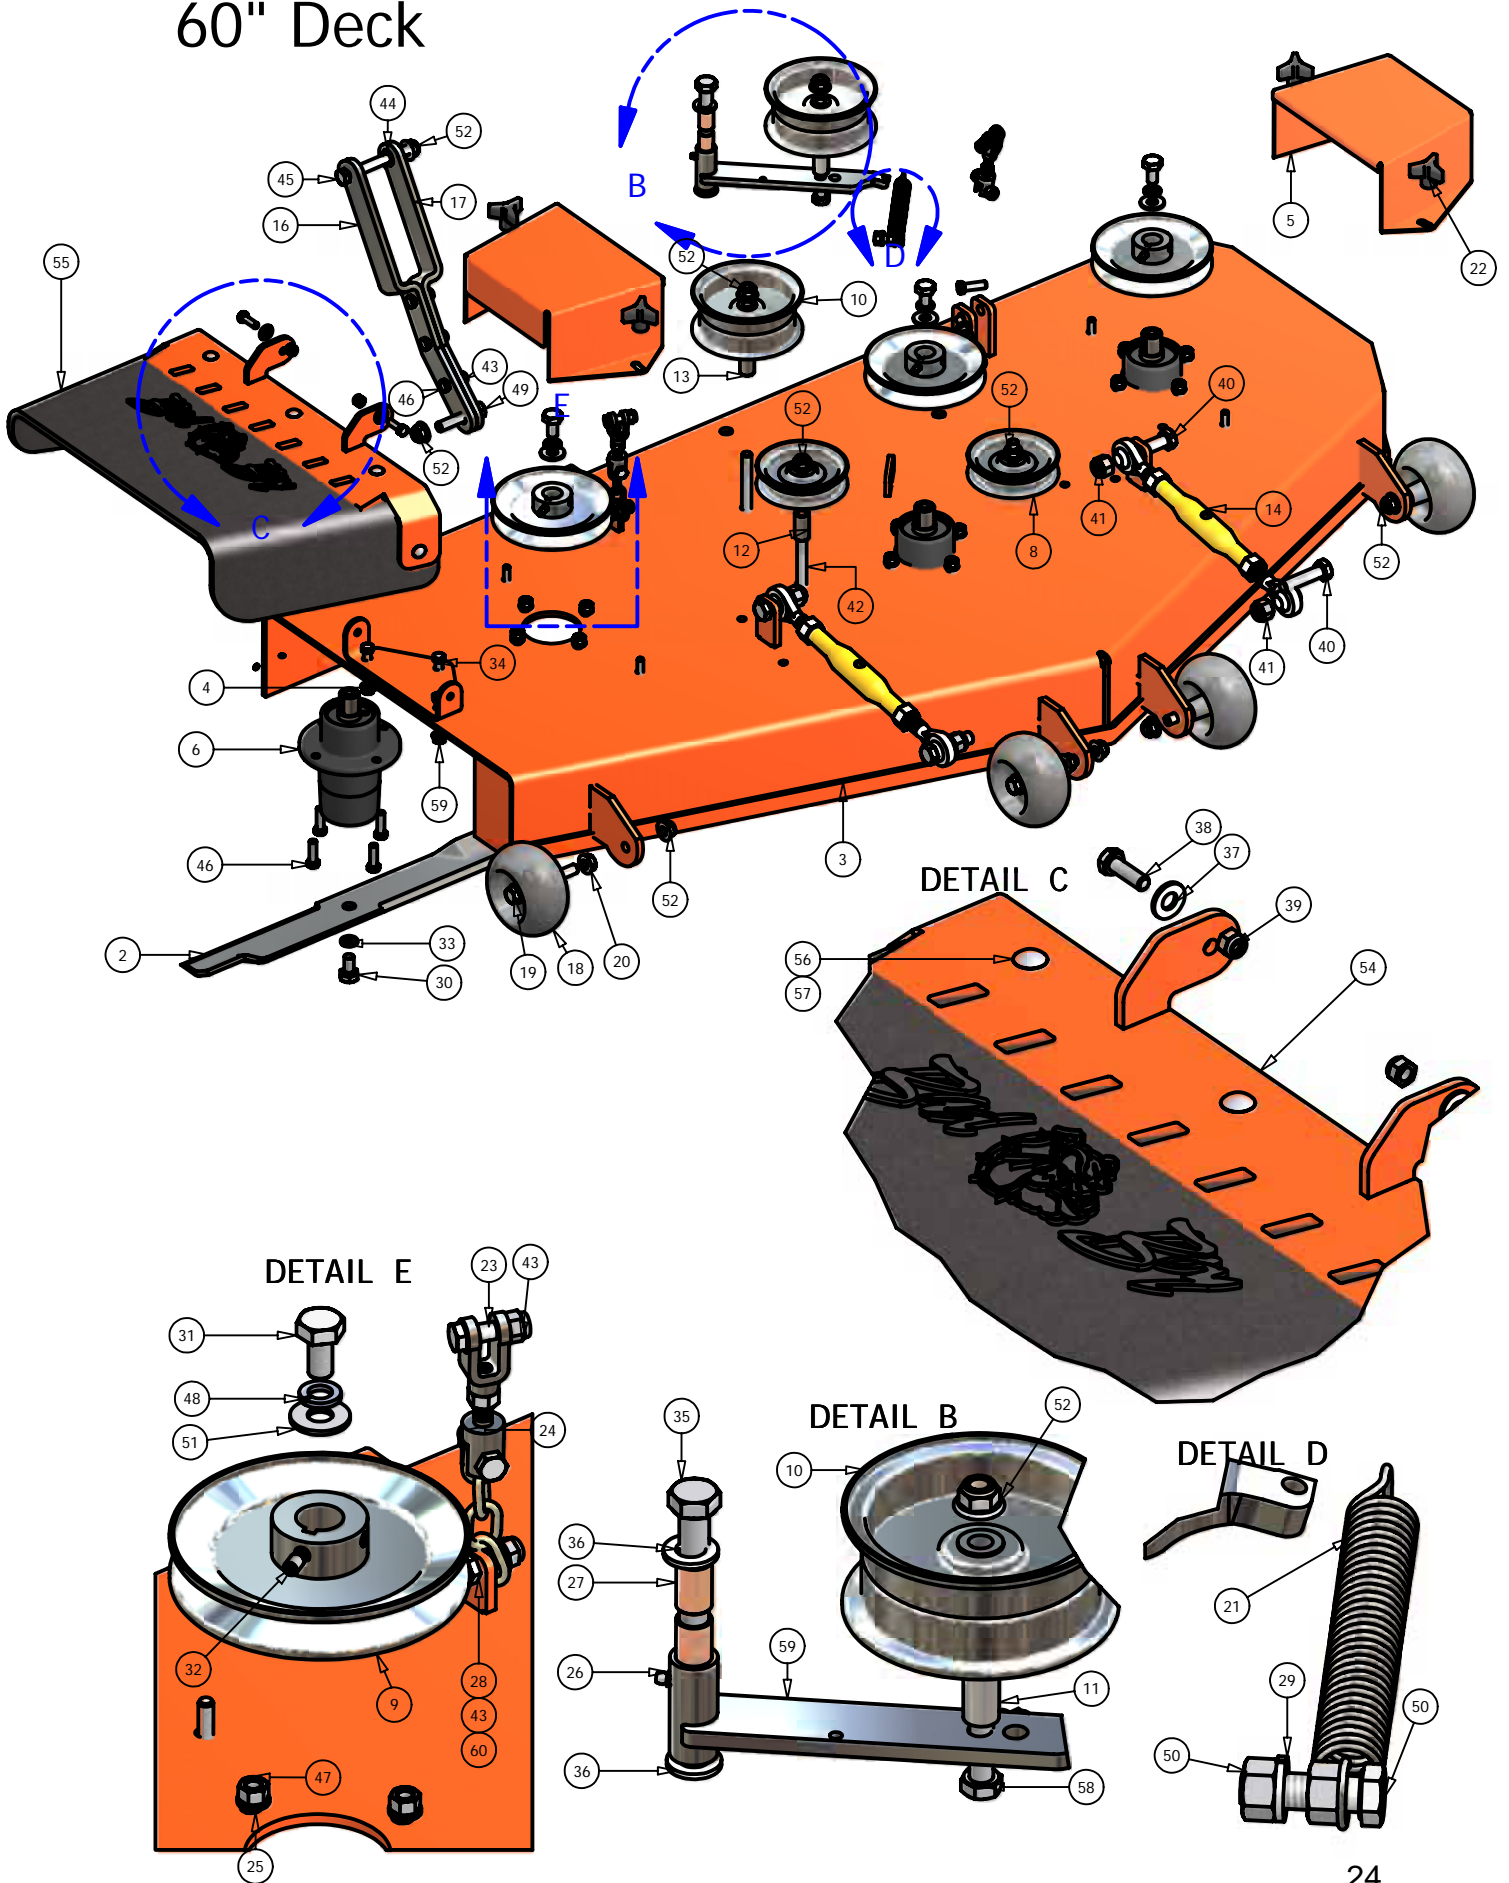

60" Deck

60 Inch Deck Parts List

ITEM	QTY	PART NUMBER	DESCRIPTION
1	1	041-0236-00	60" Deck Belt
2	3	038-6060-00	60" Fusion Blade
3	1	060-5403-00	60" Deck
4	1	206-6017-00	Discharge Chute Hanger
5	2	014-6004-00	Pulley Guard
6	3	037-6015-00	Spindle
7	1	039-6936-00	Deck Idler Arm
8	2	033-6001-00	4 3/4" Idler Pulley
9	3	033-6004-00	6 1/4" Drive Pulley
10	2	033-5001-01	5 3/4" Flat Idler Pulley
11	1	025-5337-00	1 1/4" Pulley Spacer
12	2	025-5338-00	1 1/2" Pulley Spacer
13	1	025-5339-00	1 3/4" Pulley Spacer
14	2	048-6056-00	Turnbuckle
15	2	013-6058-00	3/4" Left Handed Nut
16	2	031-6027-00	Deck Support Arm (left)
17	2	031-6028-00	Deck Support Arm (Right)
18	6	022-5234-00	Anti-Scalp Rollers
19	6	018-5019-00	1/2" x 4" Bolt (Grade 8)
20	6	013-5300-00	1/2" Flange Nut
21	1	034-9035-00	Deck Idler Spring
22	4	045-6043-00	5/16" Knob
23	2	046-6044-00	Female Yoke
24	2	046-6048-00	Male Yoke
25	2	047-6047-00	3" Chain
26	1	024-6034-00	Grease Fitting (Drive-In Type)
27	2	032-6033-00	5/8" ID x 1 1/8" Brass Bushing
28	2	018-6049-00	3/8" x 1" Hex Bolt
29	13	019-5037-00	3/8" Lock Washer
30	3	018-6021-00	5/8" x 1.5" Fine Threaded Bolt
31	3	018-5006-00	1/2" x 1 1/2" Bolt (Fine Threaded)
32	3	030-6029-00	3/8" Set Screw
33	3	019-4807-00	5/8" Lock Washer
34	3	018-5250-00	3/8" x 3/4" Hex Bolt
35	1	018-5311-00	5/8" x 4" Hex Bolt
36	2	019-6017-00	.635 ID Plastic Washer
37	2	019-6042-00	.360 ID Plastic Washer
38	2	018-5015-00	5/16" x 1" Hex Bolt
39	2	013-8047-00	5/16" Nylock Nut
40	4	018-6059-00	5/8" x 2 1/2" Hex Bolt
41	4	013-7021-00	5/8" Nylock Nut
42	3	018-6054-00	1/2" x 3 1/2" Bolt
43	13	013-5041-00	3/8" Nylock Nut
44	4	019-5010-00	1/2" Brass Washer
45	2	018-7050-00	1/2" x 4 1/2" Bolt
46	18	018-5040-00	3/8" x 1 1/4" Hex Bolt
47	14	013-6014-00	3/8" Hex Nut
48	3	019-5007-00	1/2" Lock Washer
49	2	018-6036-00	1/2" x 2 1/2" Hex Bolt
50	5	018-6012-00	3/8" x 1 1/2" Hex Bolt
51	3	019-6020-00	1/2" Cupped Washer
52	13	013-8050-00	1/2" Flange Lock Nut
53	1	039-4863-00	2007 Lower Hanger Plate
54	1	039-4864-00	2007 Hanger Plate
55	1	210-6005-00	Rubber Side Discharge
56	5	018-5020-00	5/16" x 1 1/2" Carriage Bolt
57	5	013-8049-00	5/16" Nylock Flange Nut
58	1	018-7016-00	1/2" x 3" Bolt
59	3	013-5201-00	3/8" Flange Nut
60	1	019-5029-00	3/8" Flat Washer