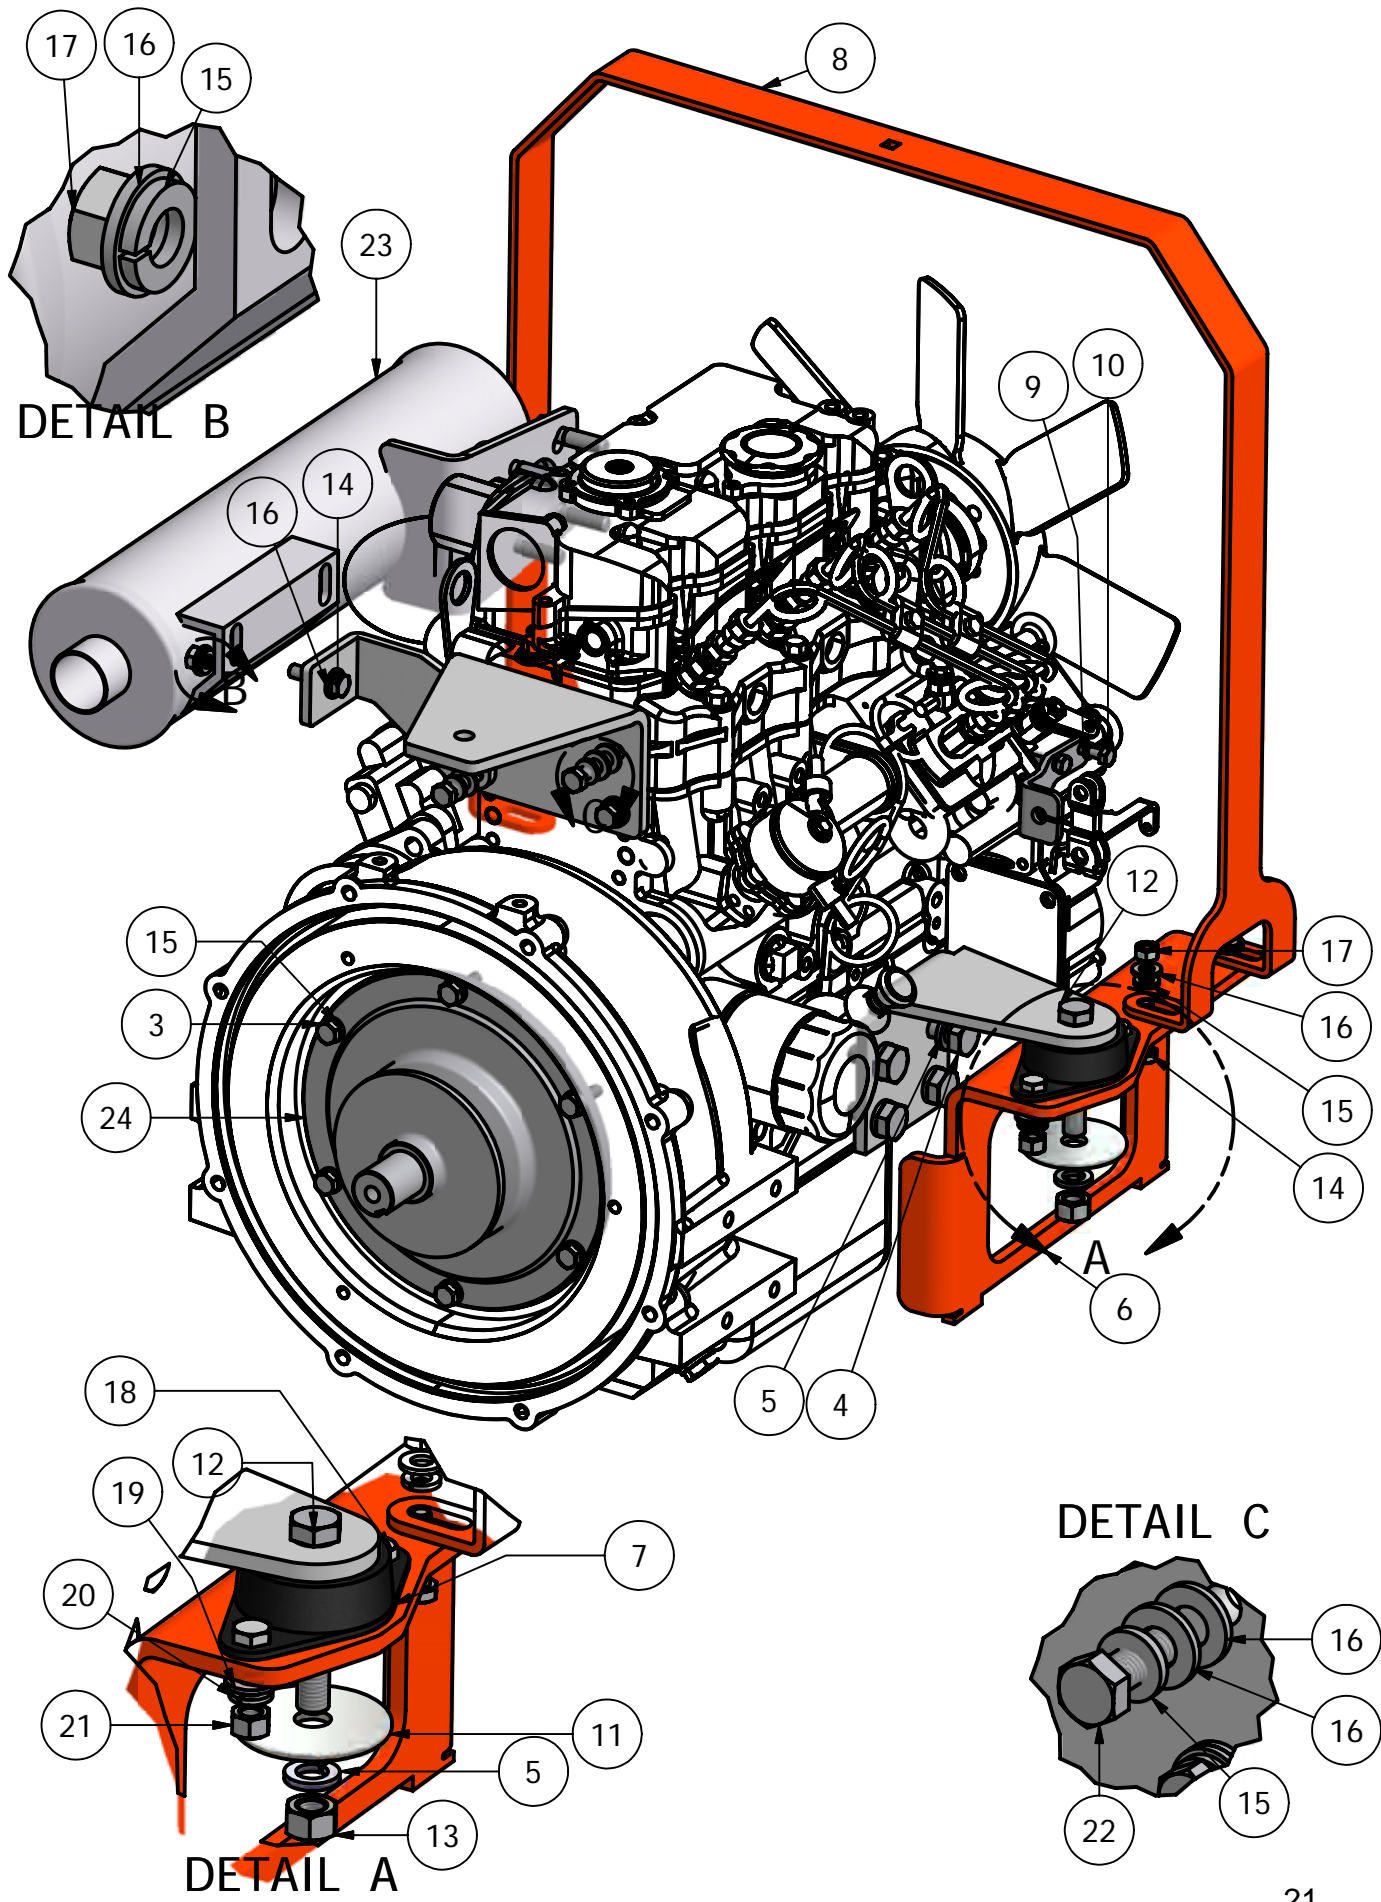

Parts List			
ITEM	QTY	PART NUMBER	DESCRIPTION
1	1	015-0004-00	28hp Caterpillar Engine
2	1	015-5600-00	35hp Caterpillar Engine
3	6	018-2007-00	5/16" x 1" Bolt
4	8	018-6022-00	12mm x 25mm Bolt
5	10	019-5007-00	1/2" Lock Washer
6	1	070-5510-00	28hp Diesel Frame
6	1	070-5520-00	35hp Diesel Frame
7	2	032-2000-00	Rubber Isolator
8	1	201-8001-00	Hood Holder
9	2	019-4008-00	1/4" Lock Washer
10	2	018-2000-00	6mm x 20mm Bolt
11	2	032-4051-00	Snubbing Washer
12	2	018-7016-00	1/2" x 3" Hex Bolt
13	2	013-7018-00	1/2" Hex Nut
14	5	018-5025-00	5/16" x 1 1/4" Hex Bolt
15	15	019-8051-00	5/16" Lock Washer
16	12	019-8044-00	5/16" Flat Washer
17	5	013-8043-00	5/16" Nut
18	4	018-6049-00	3/8" x 1" Hex Bolt
19	4	019-5029-00	3/8" Flat Washer
20	4	019-5037-00	3/8" Lock Washer
21	4	013-6014-00	3/8" Hex Nut
22	4	018-2001-00	8mm x 25 Bolt
23	1	015-0005-00	Diesel Muffler
24	1	017-3000-00	Stub Shaft