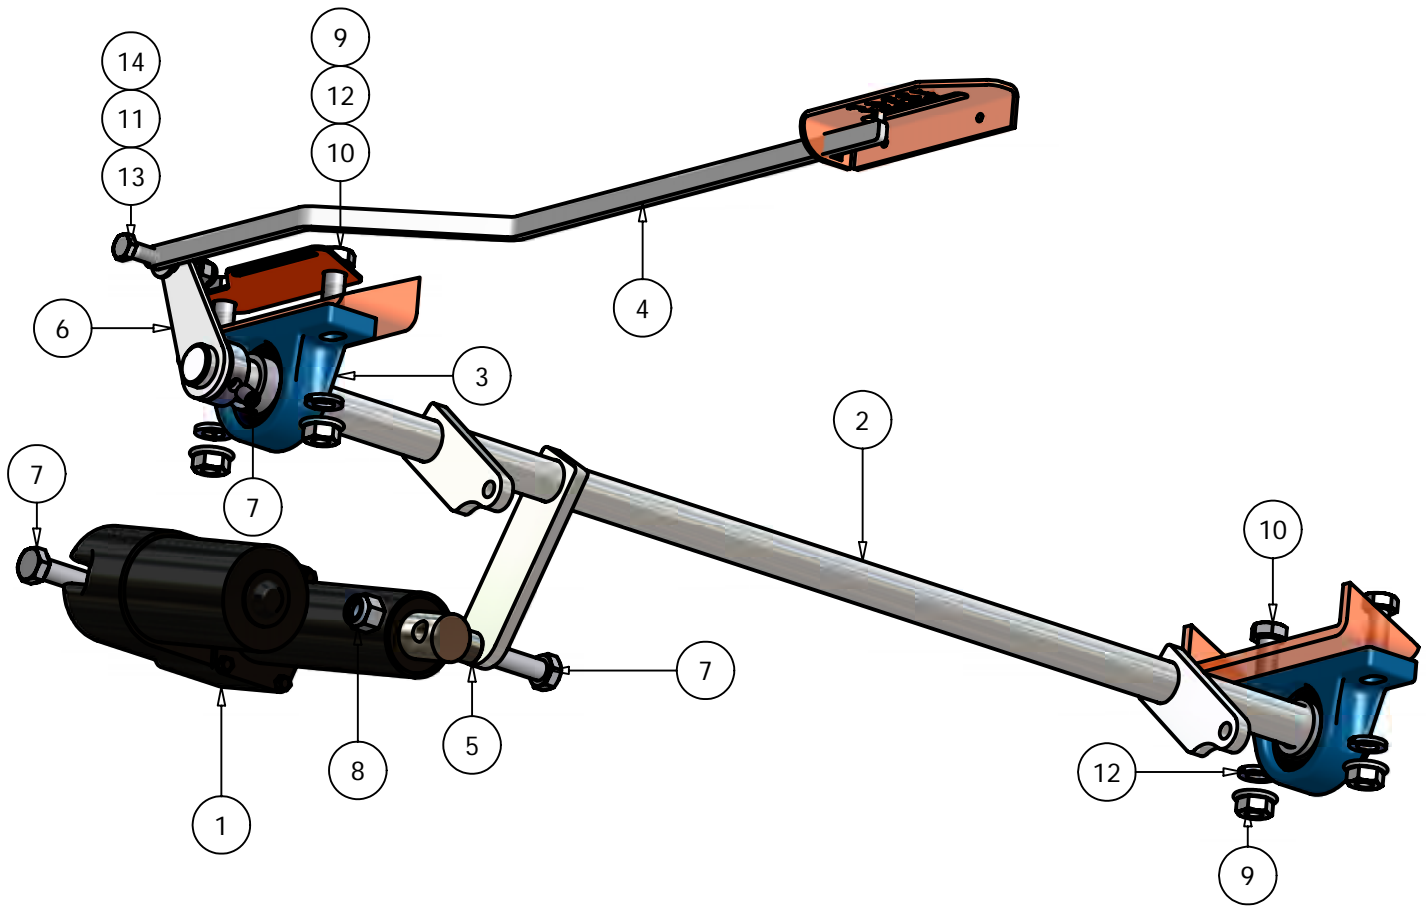

www.badboymowers.com

BAD BOY DIESEL PART MANUAL 2007

**35hp Caterpillar Diesel
28hp Caterpillar Diesel**

Click Page To View

Actuator Bar	3
Back Panel	4
Diesel Pump Plate	5
Wheel Motor	7
Floorboard	9
Seat Frame	10
Drive Arm	12
Suspension Front Wheel (Mfg. by Bad Boy, Inc)	14
Suspension Front Wheel	15
Rear Suspension	17
Diesel Tanks	18
Spindle	19
Hydraulic Cooler	20
Engine	21
Pulley Assembly	23
60" Deck	24
72" Deck	26
Air Filter	28
Wiring Schematic	29
Technical Support	30

Diesel Actuator Bar

Actuator Bar			
ITEM	QTY	PART NUMBER	DESCRIPTION
1	1	035-7033-00	Actuator
2	1	028-7930-00	Actuator Bar
3	2	017-7008-00	1" Pillow Block
4	1	028-5203-00	Height Indicator
5	2	019-5702-00	1/2" Washer
6	1	031-7000-00	2006 Height Indicator Lever
7	2	018-6036-00	1/2" x 2 1/2" Hex Bolt
8	2	013-6037-00	1/2" Nylock Nut
9	4	013-5300-00	1/2" Flange Nut
10	4	018-5600-00	1/2" x 1 1/2" Hex Bolt
11	1	019-6042-00	.360 ID Plastic Washer
12	4	019-5007-00	1/2" Lock Washer
13	1	018-6049-00	3/8" x 1" Hex Bolt
14	1	013-5041-00	3/8" Nylock Nut