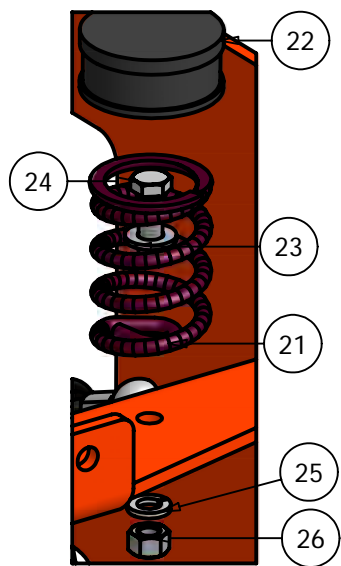

Diesel Seat Frame

DETAIL A

Seat Frame			
ITEM	QTY	PART NUMBER	DESCRIPTION
1	1	080-6010-00	Seat Frame
2	1	069-8054-00	Brake Lever
3	3	077-8073-00	Brake Handle Switch
4	4	018-8056-00	1024 x 1" Bolt
5	2	018-8051-00	9" Stove Bolt for Diesel (Aos gets 8")
6	2	013-8051-00	1/4" Wing Nut
7	1	068-8050-00	Diesel Battery
8	1	043-8929-00	Battery hold-down
9	2	062-8013-00	Filter Head
10	1	066-8048-00	Hydraulic Tank Cap
11	1	064-8055-00	Short Brake Cable
12	1	064-8056-00	Long Brake Cable
13	2	063-8014-00	Hydraulic Filter
14	4	024-5050-00	1/2" x 1/2" Filter Head Fitting
15	4	018-8052-00	1/4" x 3/4" Hex Bolt
16	1	067-9016-00	Hydraulic Tank
17	2	213-6001-00	Hydraulic Tank Strap
18	2	024-5205-00	3/8" X 3/8" Hose Barb
19	2	024-5203-00	1/2" x 1/2" Filter Head Fitting (90 Degree)
20	1	055-8018-00	Throttle
21	2	034-8045-00	Seat Spring
22	2	014-8047-00	1 1/2" Spring Cap Cover
23	2	019-5029-00	3/8" Flat Washer
24	2	018-6012-00	3/8" x 1 1/2" Hex Bolt
25	4	019-5037-00	3/8" Lock Washer
26	8	013-6014-00	3/8" Hex Nut
27	2	019-8051-00	5/16" Lock Washer
28	2	013-8043-00	5/16" Nut
29	1	054-8016-00	Choke
30	2	013-8047-00	5/16" Nylock Nut
31	2	018-5200-00	1024 X 5/8" Buttonhead Bolt
32	2	018-8059-00	5/16" x 1 3/4" Hex Bolt
33	4	019-4008-00	1/4" Lock Washer
34	2	018-8063-00	5/16" x 3/4" Hex Bolt
35	1	029-8059-00	Piezo Buzzer
36	1	077-6000-00	Momentary Start Switch- Diesel