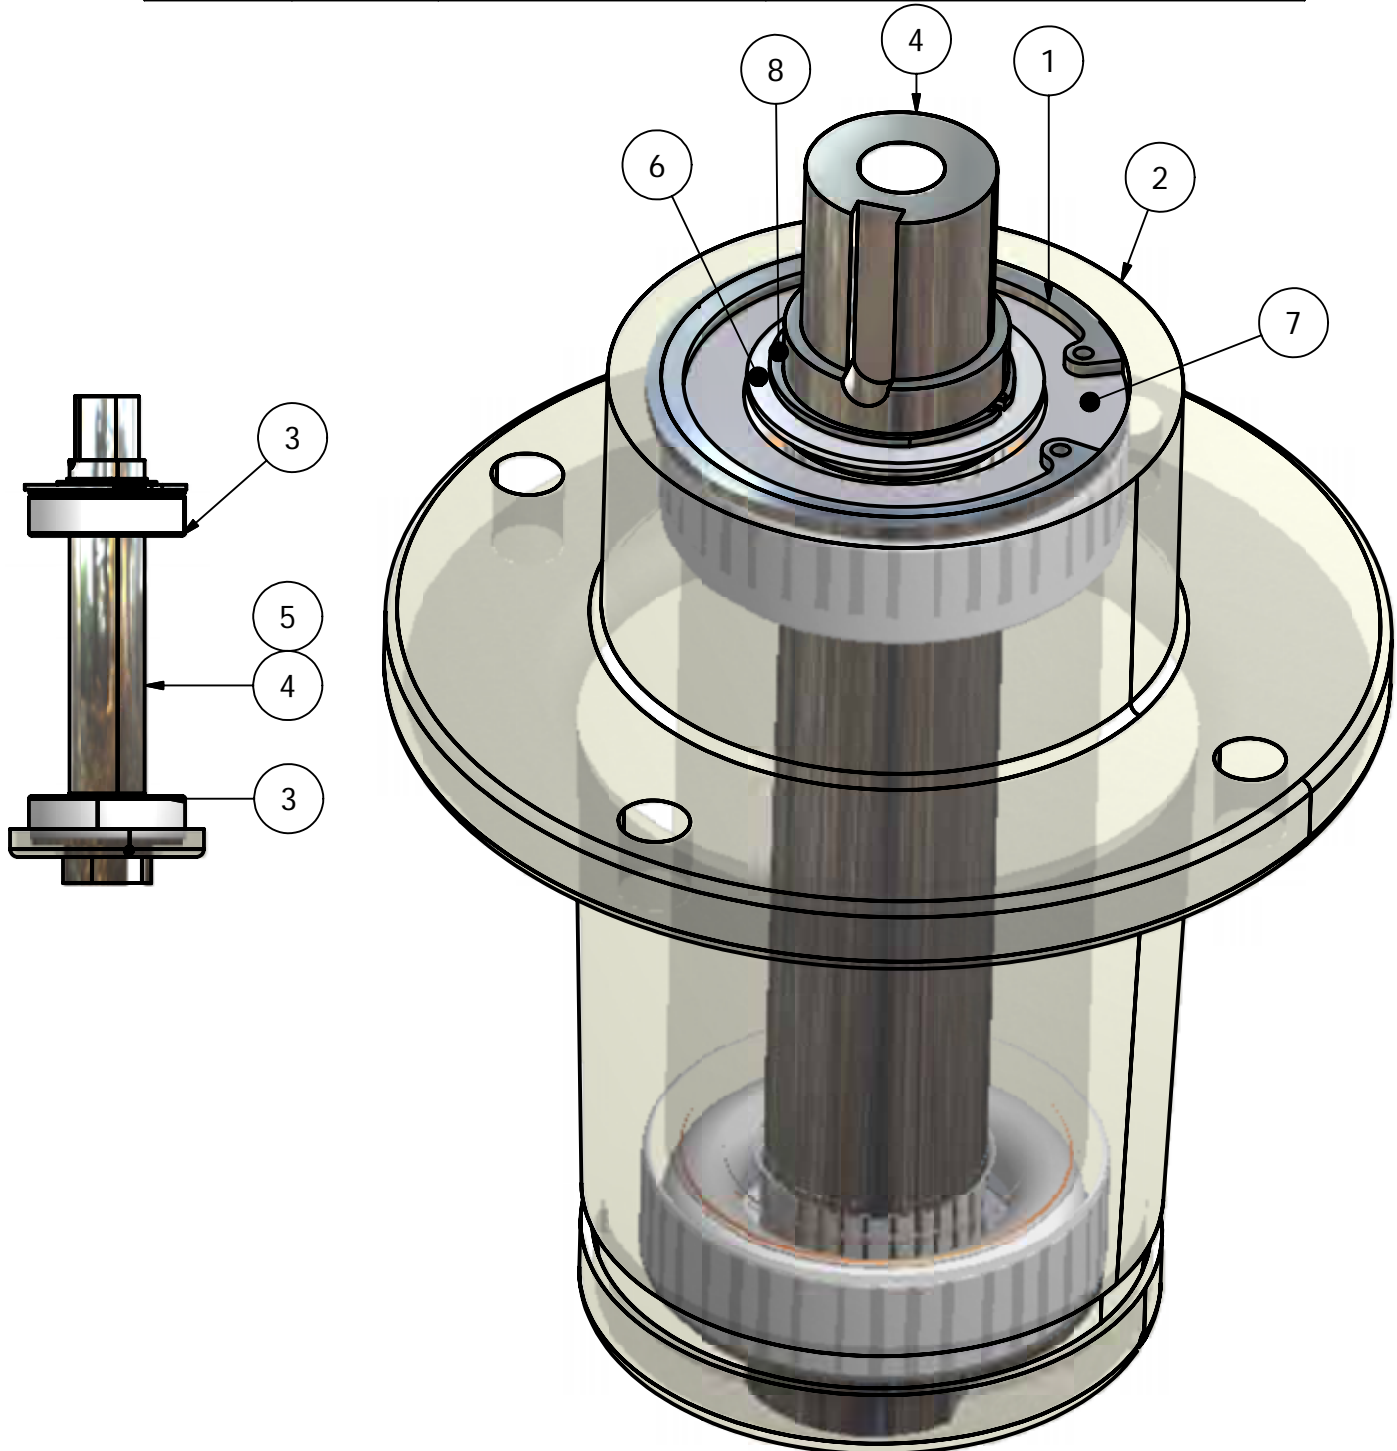

Parts List			
ITEM	QTY	PART NUMBER	DESCRIPTION
1	2	037-6009-00	Bearing Retainer Ring
2	1	037-6017-00	Spindle Housing
3	2	037-6023-00	Bearing
4	1	037-6019-00	Short Shaft
5	1	037-6018-00	Long Shaft
6	2	037-6021-00	Small Bearing Spacer
7	2	037-6020-00	Large Bearing Spacer
8	1	037-6022-00	Shaft Retainer Ring