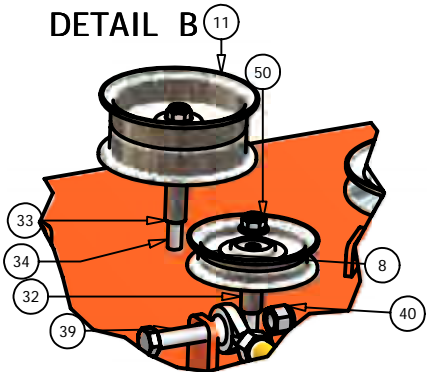

DETAIL A

DETAIL C