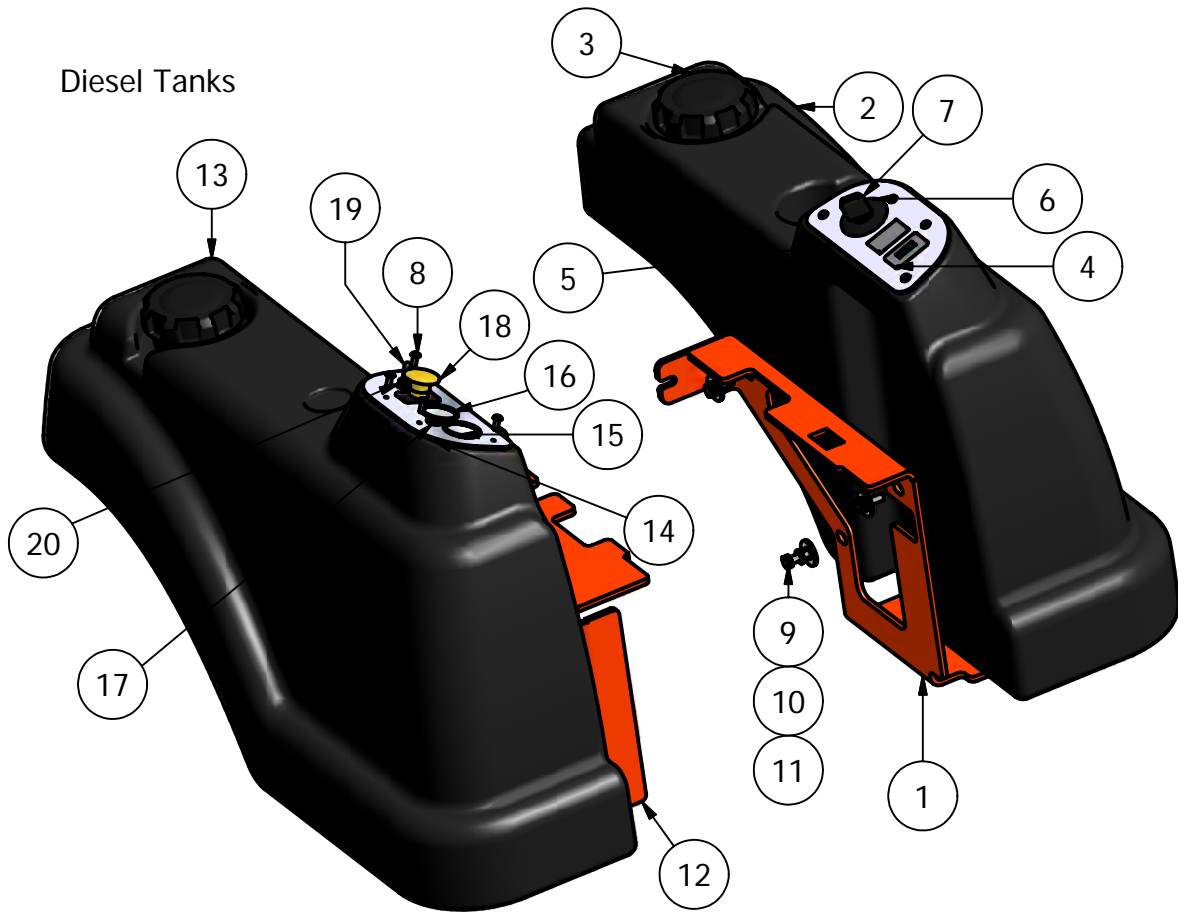

Diesel Tanks

Parts List

ITEM	QTY	PART NUMBER	DESCRIPTION
1	1	031-2006-00	Left Fuel Tank Swing Support
2	1	067-3000-00	Left Fuel Tank with Fender
3	2	066-8076-00	Diesel Fuel Cap
4	1	083-4014-00	Hourmeter-Diesel
5	1	079-3402-00	Diesel Control Panel (Left)
6	1	077-8076-00	Ignition Switch
7	1	042-9000-00	Ignition Key
8	8	018-5301-00	10mm x 32 x 1" Bolt
9	10	018-5015-00	5/16" x 1" Hex Bolt
10	10	019-8051-00	5/16" Lock Washer
11	10	019-8044-00	1 5/16" Flat Washer
12	1	031-2011-00	Right Fuel Tank Support
13	1	067-3001-00	Right Fuel Tank with Fender
14	1	079-3403-00	Diesel Control Panel (Right)
15	1	086-5001-00	Oil Gauge
16	1	086-5000-00	Temperature Gauge
17	1	089-1000-00	Oil Light
18	1	056-8058-00	PTO Engager
19	1	078-8077-00	Deck Lift Joystick
20	1	014-8077-00	Joystick Cover