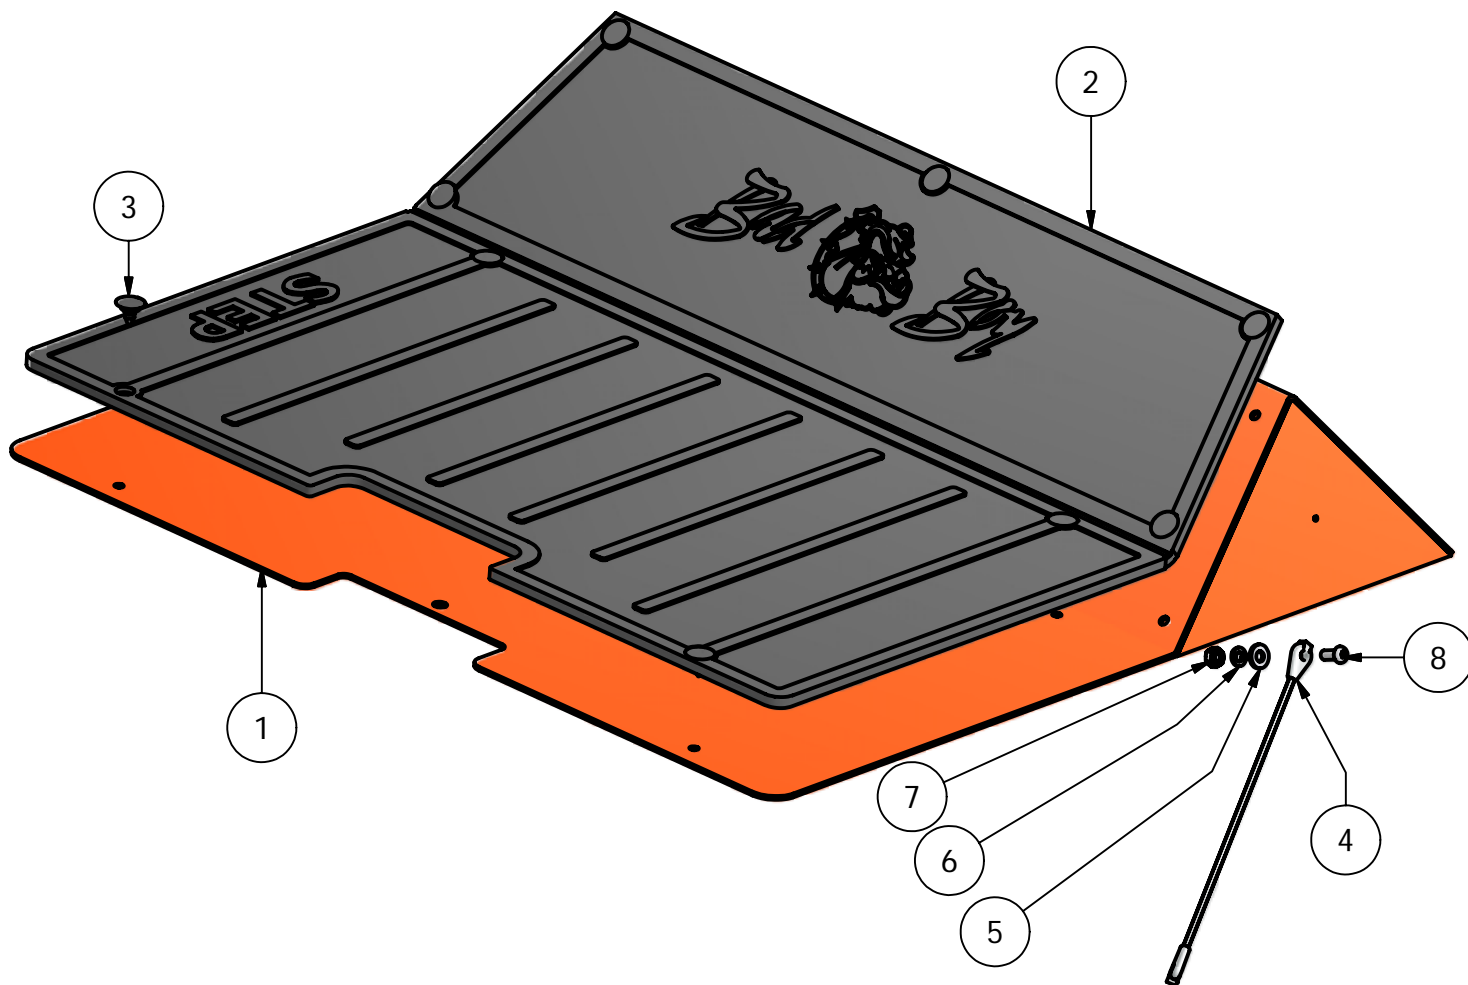

Parts List			
ITEM	QTY	PART NUMBER	DESCRIPTION
1	1	079-6000-00	2006 AOS Floor Panel
2	1	081-2007-00	AOS Floor Mat
3	9	018-1050-00	Ratchet Fastener
4	1	064-2005-00	Floor Board Cable
5	1	019-7040-00	1/4" Flat Washer
6	1	019-4008-00	1/4" Lock Washer
7	1	013-8039-00	1/4" Hex Nut
8	1	018-8064-00	1/4" x 5/8" Buttonhead Bolt