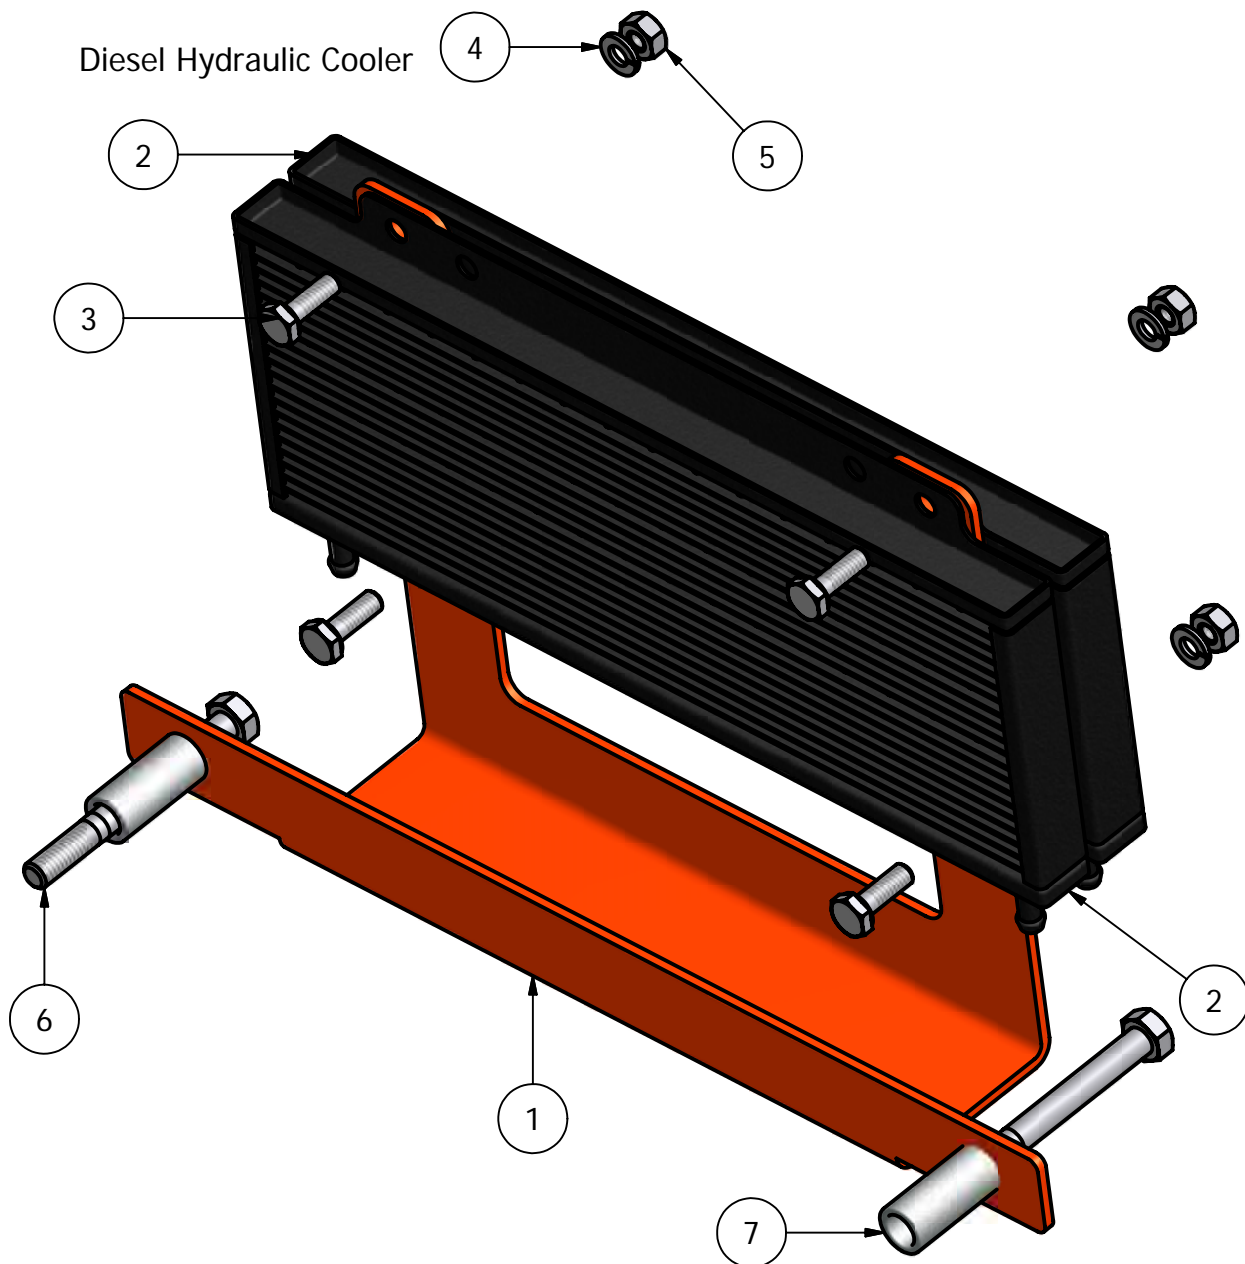

Parts List			
ITEM	QTY	PART NUMBER	DESCRIPTION
1	1	057-5950-00	Cooler Holder
2	2	061-8012-00	Hydraulic Cooler
3	4	018-8052-00	1/4" x 3/4" Hex Bolt
4	4	019-4008-00	1/4" Lock Washer
5	4	013-8039-00	1/4" Hex Nut
6	2	018-5355-00	5/16" x 6" Bolt (28hp)
6	2	018-4701-00	5/16" x 3" Bolt (35hp)
7	2	025-8000-00	Cooler Holder Spacer (35hp)
7	2	025-3100-00	Cooler Holder Spacer (28hp)