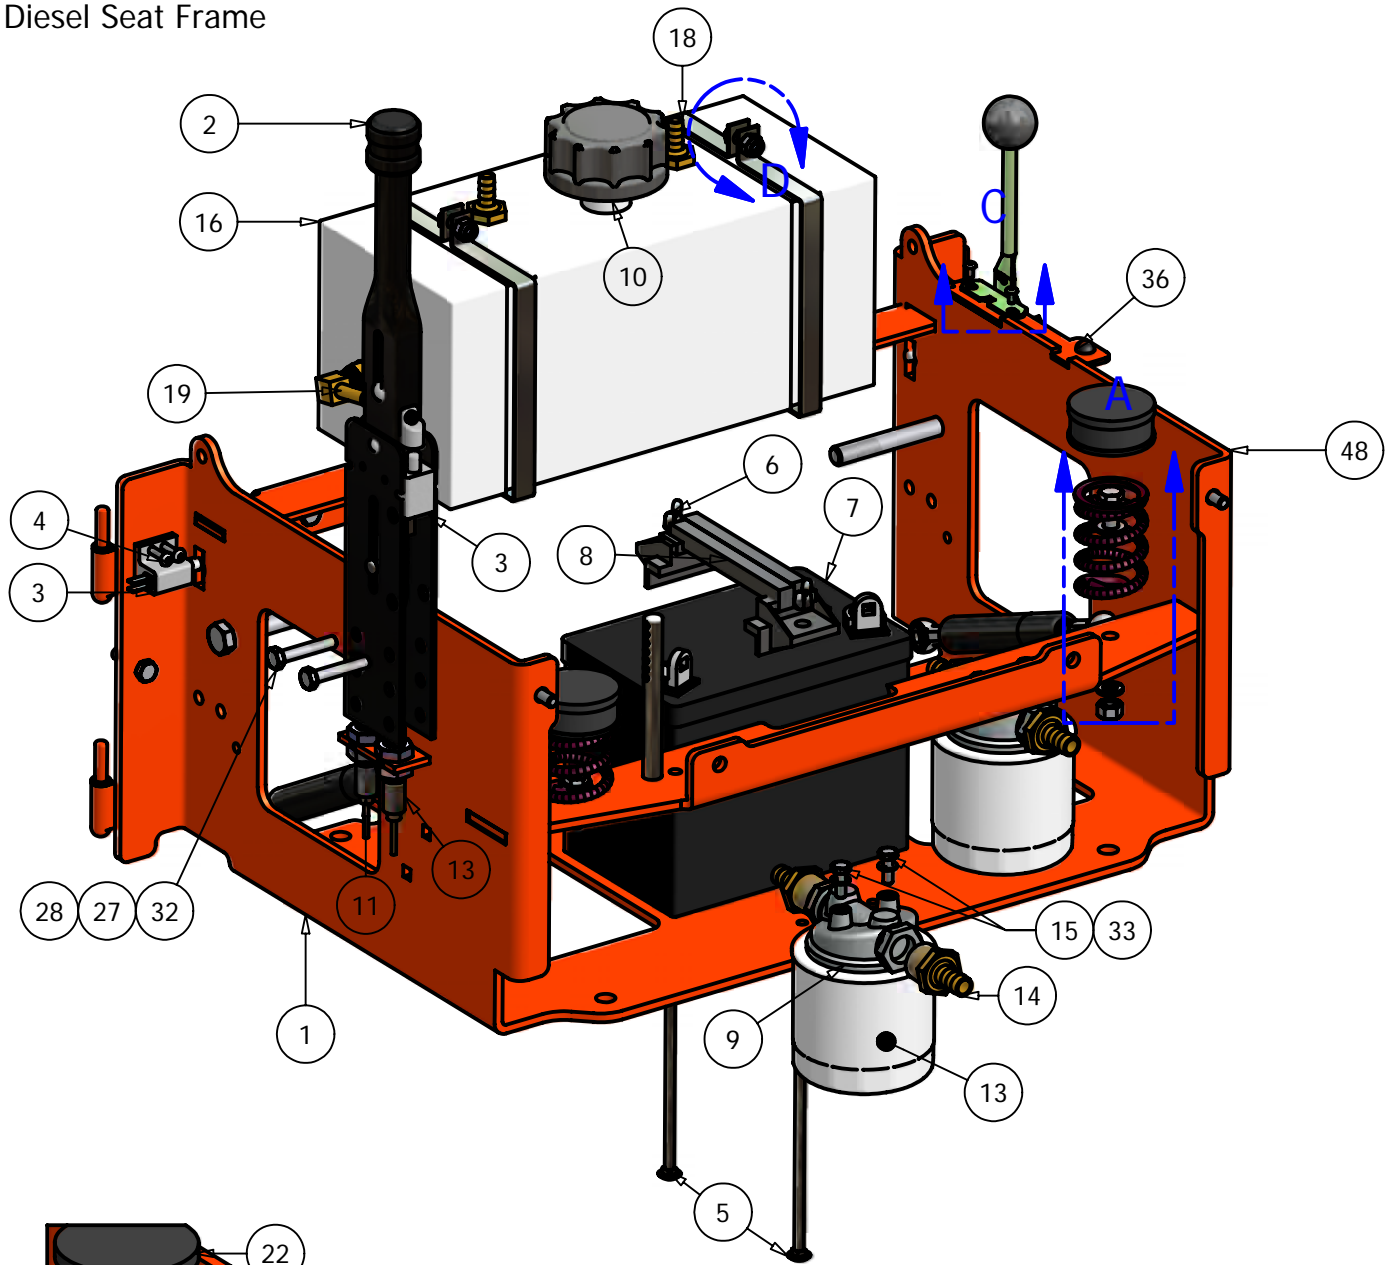

Diesel Seat Frame

DETAIL A

DETAIL D

DETAIL C

Seat Frame			
ITEM	QTY	PART NUMBER	DESCRIPTION
1	1	080-6010-00	Seat Frame
2	1	069-8054-00	Brake Lever
3	3	077-8073-00	Brake Handle Switch
4	4	018-8056-00	1024 x 1" Bolt
5	2	018-8051-00	9" Stove Bolt for Diesel (Aos gets 8")
6	2	013-8051-00	1/4" Wing Nut
7	1	068-8050-00	Diesel Battery
8	1	043-8929-00	Battery hold-down
9	2	062-8013-00	Filter Head
10	1	066-8048-00	Hydraulic Tank Cap
11	1	064-8055-00	Short Brake Cable
12	1	064-8056-00	Long Brake Cable
13	2	063-8014-00	Hydraulic Filter
14	4	024-5050-00	1/2" x 1/2" Filter Head Fitting
15	4	018-8052-00	1/4" x 3/4" Hex Bolt
16	1	067-9016-00	Hydraulic Tank
17	2	213-6001-00	Hydraulic Tank Strap
18	2	024-5205-00	3/8" X 3/8" Hose Barb
19	2	024-5203-00	1/2" x 1/2" Filter Head Fitting (90 Degree)
20	1	055-8018-00	Throttle
21	2	034-8045-00	Seat Spring
22	2	014-8047-00	1 1/2" Spring Cap Cover
23	2	019-5029-00	3/8" Flat Washer
24	2	018-6012-00	3/8" x 1 1/2" Hex Bolt
25	4	019-5037-00	3/8" Lock Washer
26	8	013-6014-00	3/8" Hex Nut
27	2	019-8051-00	5/16" Lock Washer
28	2	013-8043-00	5/16" Nut
29	1	054-8016-00	Choke
30	2	013-8047-00	5/16" Nylock Nut
31	2	018-5200-00	1024 X 5/8" Buttonhead Bolt
32	2	018-8059-00	5/16" x 1 3/4" Hex Bolt
33	4	019-4008-00	1/4" Lock Washer
34	2	018-8063-00	5/16" x 3/4" Hex Bolt
35	1	029-8059-00	Piezo Buzzer
36	1	077-6000-00	Momentary Start Switch- Diesel