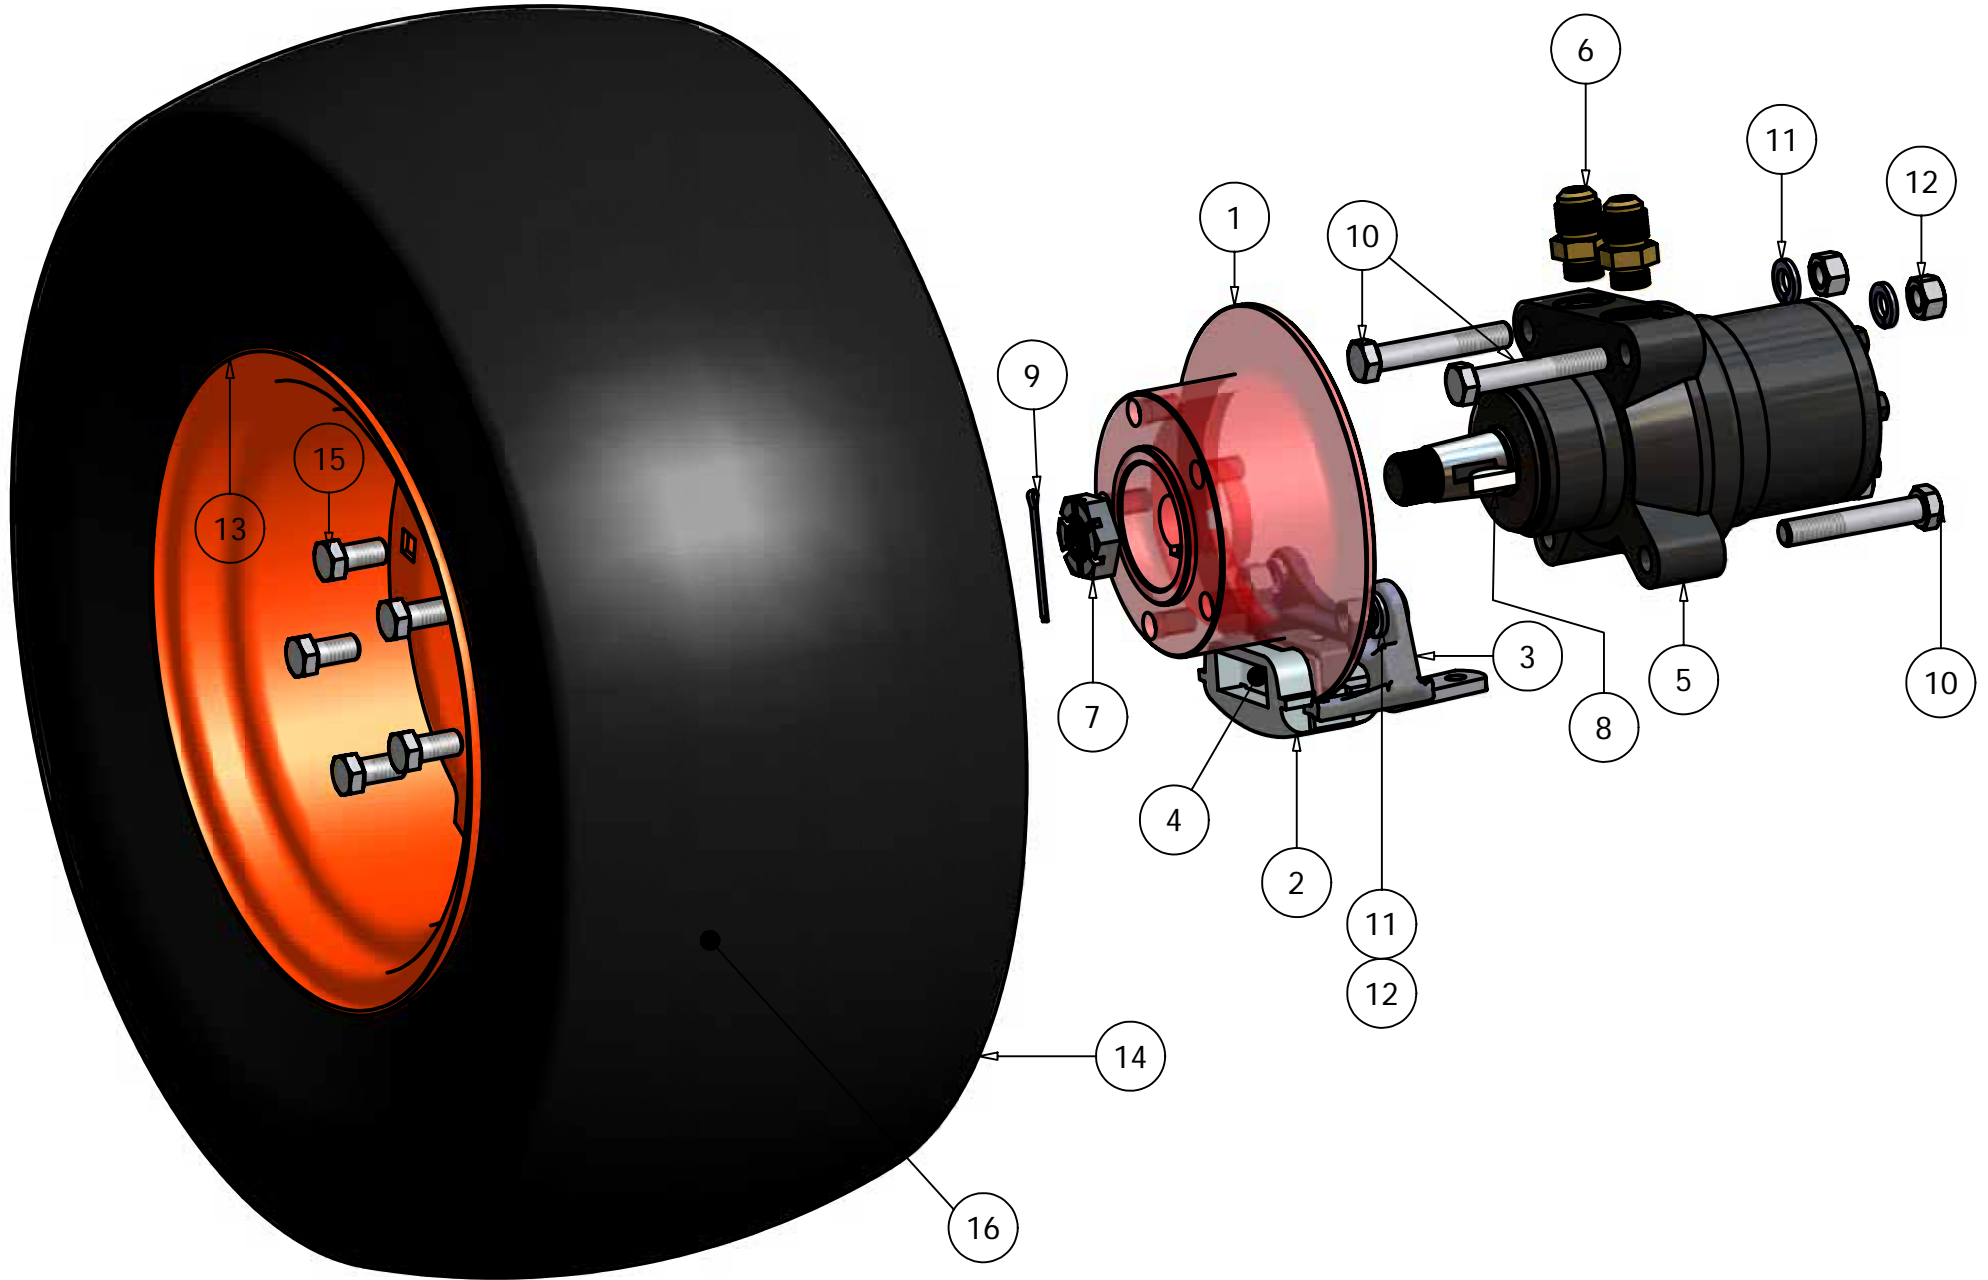

Wheel Motor/Tire and Wheel Assembly (Diesel)

Wheel Motor/ Tire and Wheel Assmebly			
ITEM	QTY	PART NUMBER	DESCRIPTION
1	1	092-5201-00	Brake Disc
2	1	016-1610-98/016-1609-98	Right Brake Assmebly/ Left
3	1	039-8936-00	Brake Casting
4	1	016-9998-00	Brake Pads
5	1	015-5302-00/ 015-5303-00	Right Wheel Motor/ Left
6	2	024-5204-00	3" Hydraulic Fitting
7	1	013-7050-00	Castle Nut
8	1	042-7041-00	Woodruff Key
9	1	020-7022-00	1/8" x 2 1/4" Cotter #8
10	4	018-7016-00	1/2" x 3" Hex Bolt
11	4	019-5007-00	1/2" Lock Washer
12	4	013-7018-00	1/2" Hex Nut
13	1	022-7033-00	12" Rim - AOS Models
14	1	022-7032-00	26x12-12 Tire - AOS Models
15	5	018-7033-00	1/2" x 1" Lug Bolt (Fine Thread)
16	1	022-7031-00	26 x 12-12 Tire and Wheel Assembly