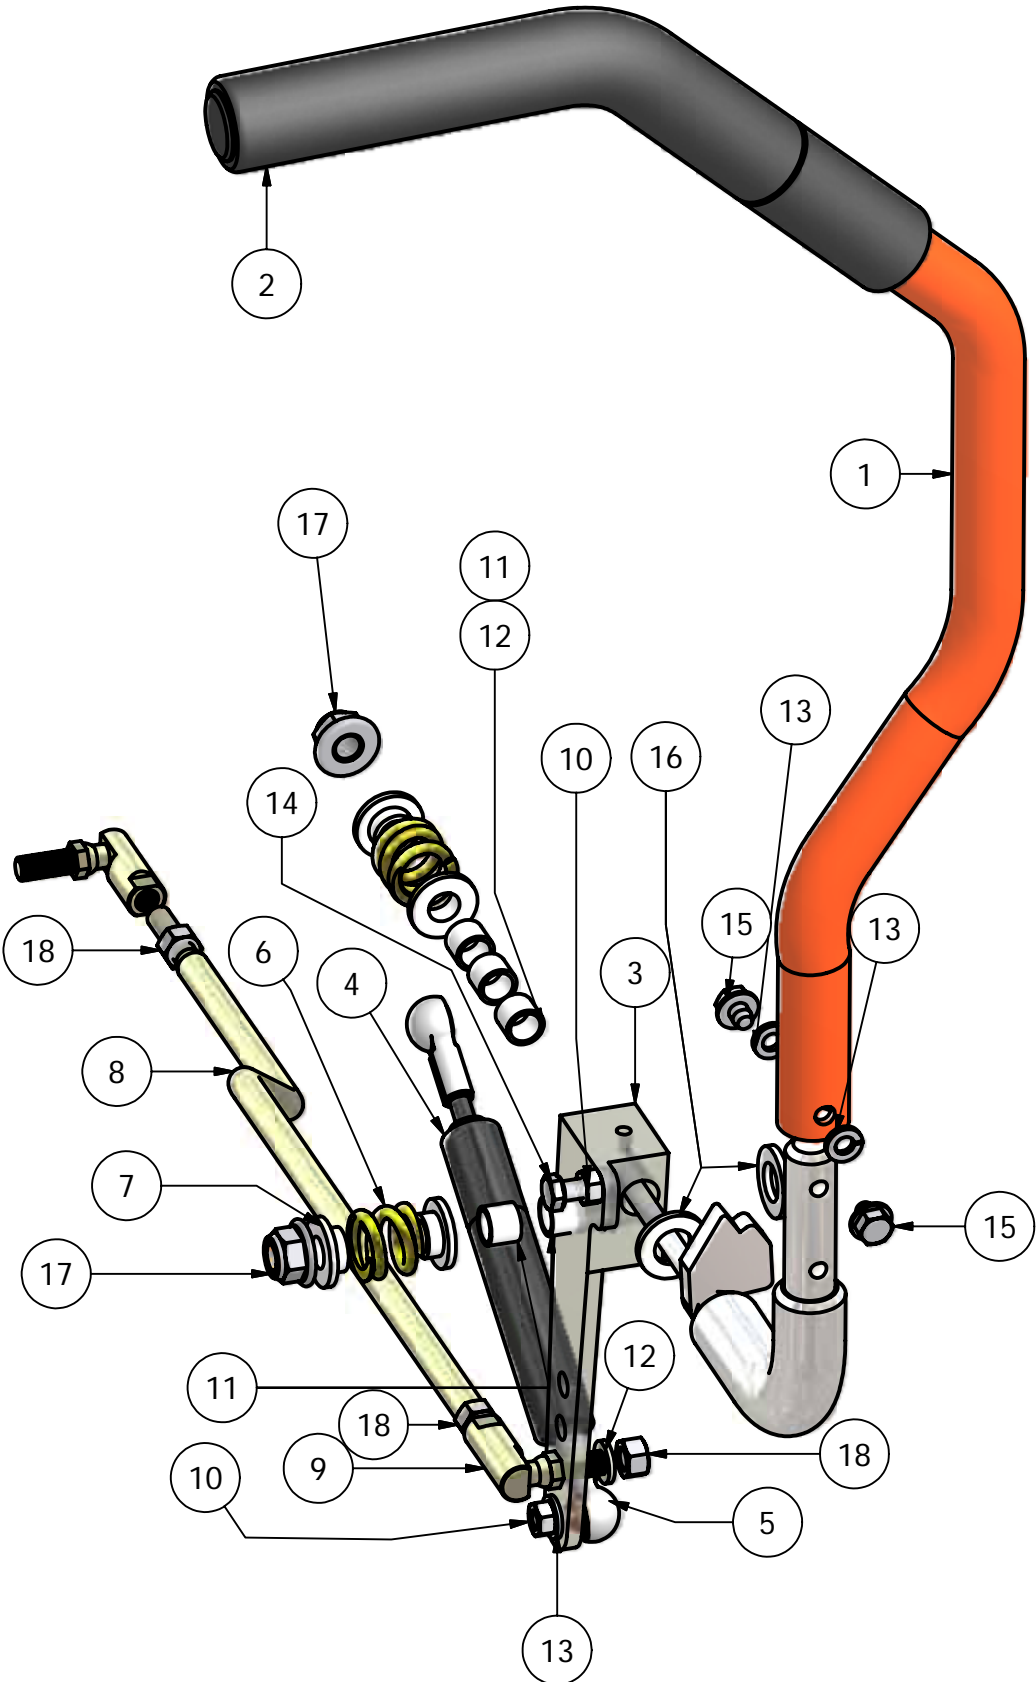

Drive Arms

Parts List			
ITEM	QTY	PART NUMBER	DESCRIPTION
1	1	031-8822-00/031-8821-00	Right Drive Arm/ Left
2	2	069-4010-00	Rubber Steering Handle
3	1	027-8819-00/027-8820-00	Left Drive Arm Lever Housing/Right
4	2	087-8080-00	Damper
5	2	018-2050-00	10MM Damper Ball Stud
6	4	034-8025-00	Drive Lever Spring
7	8	019-8027-00	.515 ID Nylon Shoulder Washer
8	2	035-5344-00	Push Rod
9	4	099-6046-00	3/8-24 Ball joint (female/male)
10	4	013-8043-00	5/16" Nut
11	10	032-8024-00	.507 ID Nylon Bushing
12	4	019-5037-00	3/8" Lock Washer
13	6	019-8051-00	5/16" Lock Washer
14	2	018-8063-00	5/16" x 3/4" Hex Bolt
15	4	018-2007-00	5/16" x 1/2" Flange Bolt
16	4	019-8054-00	.505 ID Plastic Washer
17	4	013-8050-00	1/2" Flange Lock Nut
18	8	013-6051-00	3/8" Fine Thread Nut