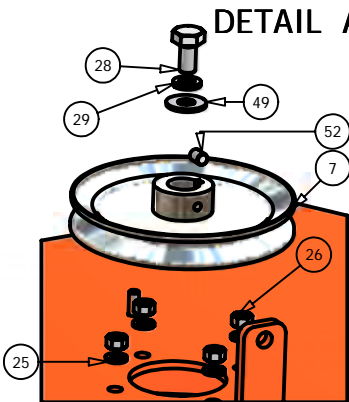

72" Deck

DETAIL B

DETAIL D

DETAIL A

DETAIL C

DETAIL E

72" Deck			
ITEM	QTY	PART NUMBER	DESCRIPTION
1	1	041-0254-00	72" Deck Belt
2	1	060-7205-00	72" Deck
3	3	038-7230-00	72" Fusion Blade
4	3	037-6015-00	Spindle
5	2	014-7204-00	Pulley Guard
6	1	034-9035-00	Deck Idler Spring
7	3	033-7203-00	7" Deck Pulley
8	2	033-6001-00	4 3/4" Idler Pulley
9	2	031-6028-00	Deck Support Arm (Right)
10	2	031-6027-00	Deck Support Arm (Left)
11	2	033-5001-01	5 3/4" Flat Idler Pulley
12	1	039-6936-00	Deck Idler Arm
13	2	048-6056-00	Turnbuckle
14	2	046-6044-00	Female Yoke
15	2	046-6048-00	Male Yoke
16	2	047-6047-00	3" Chain
17	4	045-6043-00	5/16" Knob
18	6	022-5234-00	Anti-Scalp Rollers
19	1	018-5311-00	5/8" x 4" Hex Bolt
20	2	019-6017-00	.635 ID Plastic Washer
21	1	024-6034-00	Grease Fitting (Drive-In Type)
22	2	032-6033-00	5/8" ID x 1 1/8" Brass Bushing
23	2	018-6036-00	1/2" x 2 1/2" Hex Bolt
24	5	018-6012-00	3/8" x 1 1/4" Hex Bolt
25	13	019-5037-00	3/8" Lock Washer
26	17	013-6014-00	3/8" Hex Nut
27	18	018-5040-00	3/8" x 1 1/4" Hex Bolt
28	3	018-6019-00	1/2" x 1 1/2" Fine Thread Bolt
29	3	019-5007-00	1/2" Lock Washer
30	3	018-6021-00	5/8" x 1.5" Fine Threaded Bolt
31	3	019-4807-00	5/8" Lock Washer
32	2	025-5338-00	1 1/2" Pulley Spacer
33	1	025-5339-00	1 3/4" Pulley Spacer
34	1	018-6054-00	1/2" x 3 1/2" Bolt
35	6	013-5300-00	1/2" Flange Nut
36	6	018-5015-00	5/16" x 1" Hex Bolt
37	6	018-5019-00	1/2" x 4" Bolt (Grade 8)
38	2	013-6058-00	3/4" Left Handed Nut
39	4	018-6059-00	5/8" x 2 1/2" Hex Bolt
40	4	013-7021-00	5/8" Nylock Nut
41	2	013-6051-00	3/8" Fine Threaded Jam Nut
42	12	013-5041-00	3/8" Nylock Nut
43	2	019-5029-00	3/8" Flat Washer
44	3	018-5250-00	3/8" x 3/4" Hex Bolt
45	2	019-6042-00	.360 ID Plastic Washer
46	2	013-8047-00	5/16" Nylock Nut
47	4	019-5010-00	1/2" Brass Washer
48	2	018-7050-00	1/2" x 4 1/2" Bolt
49	3	019-6020-00	1/2" Cupped Washer
50	14	013-8050-00	1/2" Flange Lock Nut
51	1	025-5337-00	1 1/4" Pulley Spacer
52	3	030-6029-00	3/8" Set Screw
53	1	039-4880-00	2007 Hanger Plate
54	1	210-6005-00	Rubber Side Discharge
55	5	018-5020-00	5/16" x 1 1/2" Carriage Bolt
56	5	013-8049-00	5/16" Nylock Flange Nut
57	1	039-4881-00	2007 Lower Hanger Plate
58	1	018-7016-00	1/2" x 3" Bolt
59	1	206-6017-00	2007 Lower Hanger Plate