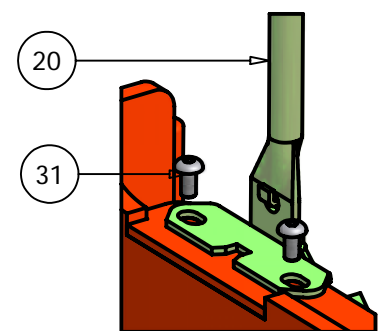

Diesel Seat Frame

DETAIL C

Seat Frame			
ITEM	QTY	PART NUMBER	DESCRIPTION
1	1	080-6010-00	Seat Frame
2	1	069-8054-00	Brake Lever
3	3	077-8073-00	Brake Handle Switch
4	4	018-8056-00	1024 x 1" Bolt
5	2	018-8051-00	9" Stove Bolt for Diesel (Aos gets 8")
6	2	013-8051-00	1/4" Wing Nut
7	1	068-8050-00	Diesel Battery
8	1	043-8929-00	Battery hold-down
9	2	062-8013-00	Filter Head
10	1	066-8048-00	Hydraulic Tank Cap
11	1	064-8055-00	Short Brake Cable
12	1	064-8056-00	Long Brake Cable
13	2	063-8014-00	Hydraulic Filter
14	4	024-5050-00	1/2" x 1/2" Filter Head Fitting
15	4	018-8052-00	1/4" x 3/4" Hex Bolt
16	1	067-9016-00	Hydraulic Tank
17	2	213-6001-00	Hydraulic Tank Strap
18	2	024-5205-00	3/8" X 3/8" Hose Barb
19	2	024-5203-00	1/2" x 1/2" Filter Head Fitting (90 Degree)
20	1	055-8018-00	Throttle
21	2	034-8045-00	Seat Spring
22	2	014-8047-00	1 1/2" Spring Cap Cover
23	2	019-5029-00	3/8" Flat Washer
24	2	018-6012-00	3/8" x 1 1/2" Hex Bolt
25	4	019-5037-00	3/8" Lock Washer
26	8	013-6014-00	3/8" Hex Nut
27	2	019-8051-00	5/16" Lock Washer
28	2	013-8043-00	5/16" Nut
29	1	054-8016-00	Choke
30	2	013-8047-00	5/16" Nylock Nut
31	2	018-5200-00	1024 X 5/8" Buttonhead Bolt
32	2	018-8059-00	5/16" x 1 3/4" Hex Bolt
33	4	019-4008-00	1/4" Lock Washer
34	2	018-8063-00	5/16" x 3/4" Hex Bolt
35	1	029-8059-00	Piezo Buzzer
36	1	077-6000-00	Momentary Start Switch- Diesel