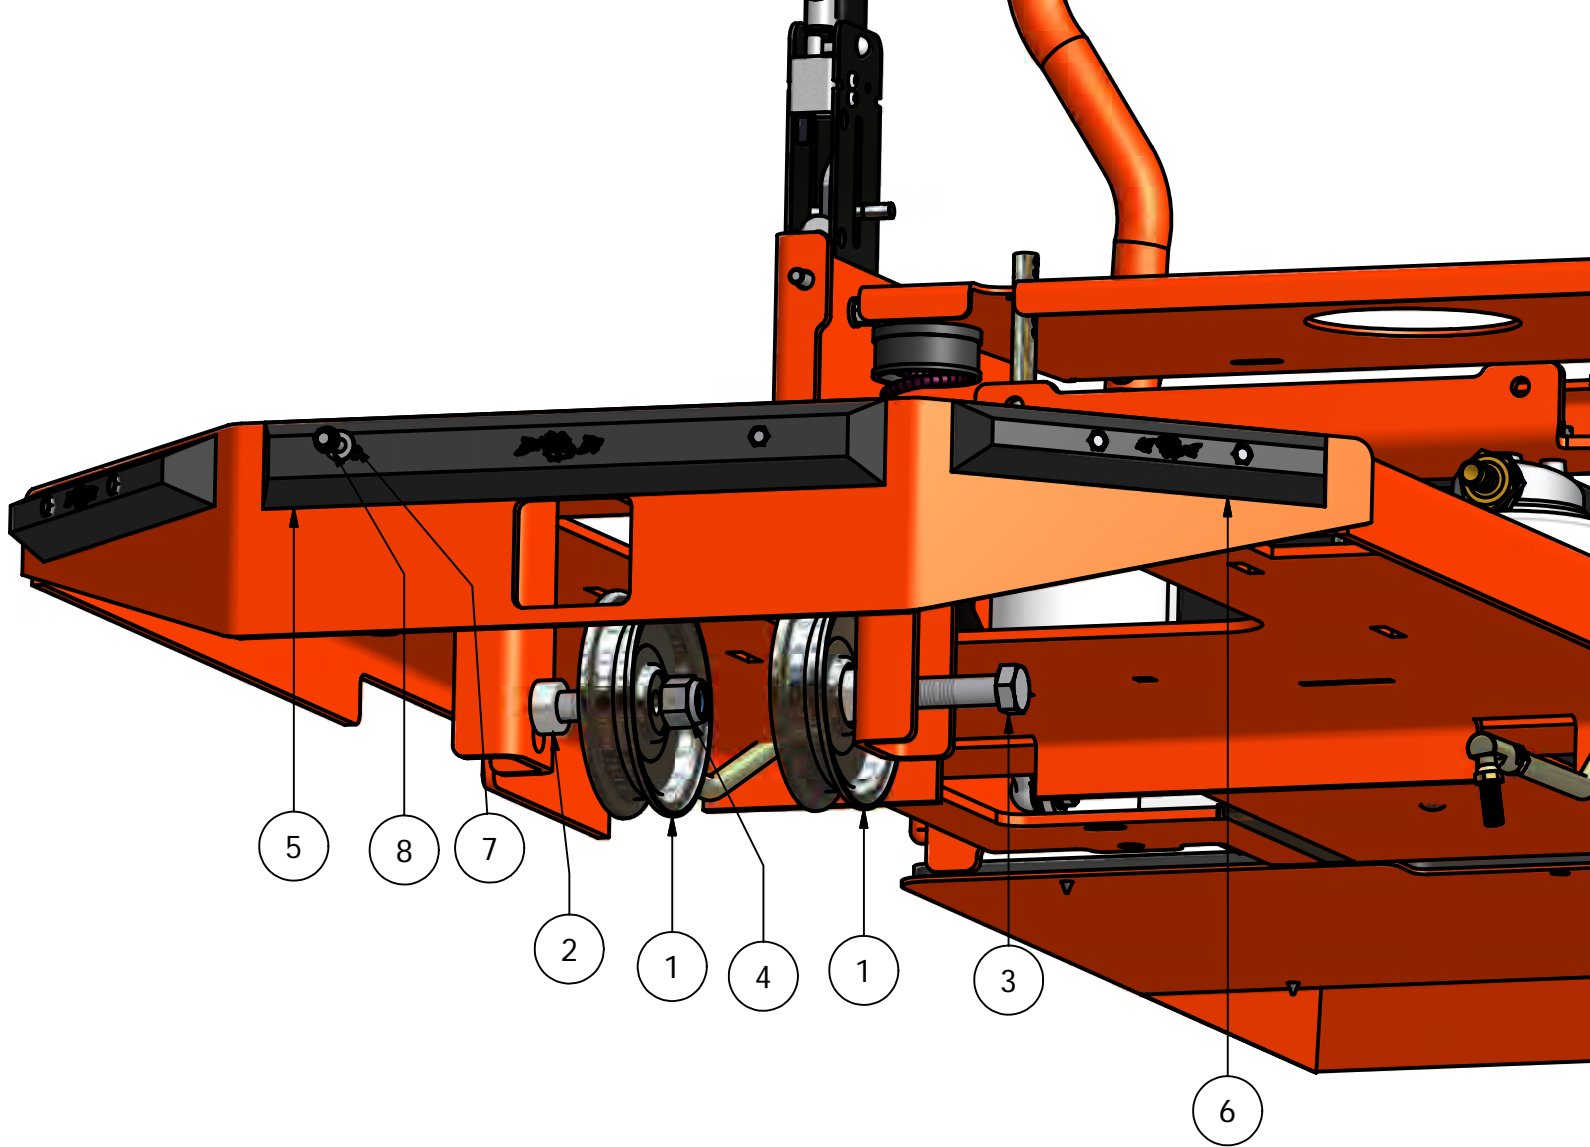

Parts List			
ITEM	QTY	PART NUMBER	DESCRIPTION
1	2	033-7025-00	5" V Idler Pulley
2	2	025-7020-00	5/8" x 1/2" Collar Spacer
3	2	018-6059-00	5/8" x 2 1/2" Bolt
4	2	013-7021-00	5/8" Nylock Nut
5	1	029-7037-00	14" Bumper
6	2	029-7038-00	8" Bumper
7	6	019-7040-00	1/4" Flat Washer
8	6	030-7039-00	1/4" x 1 1/2" Self Tapping Screw