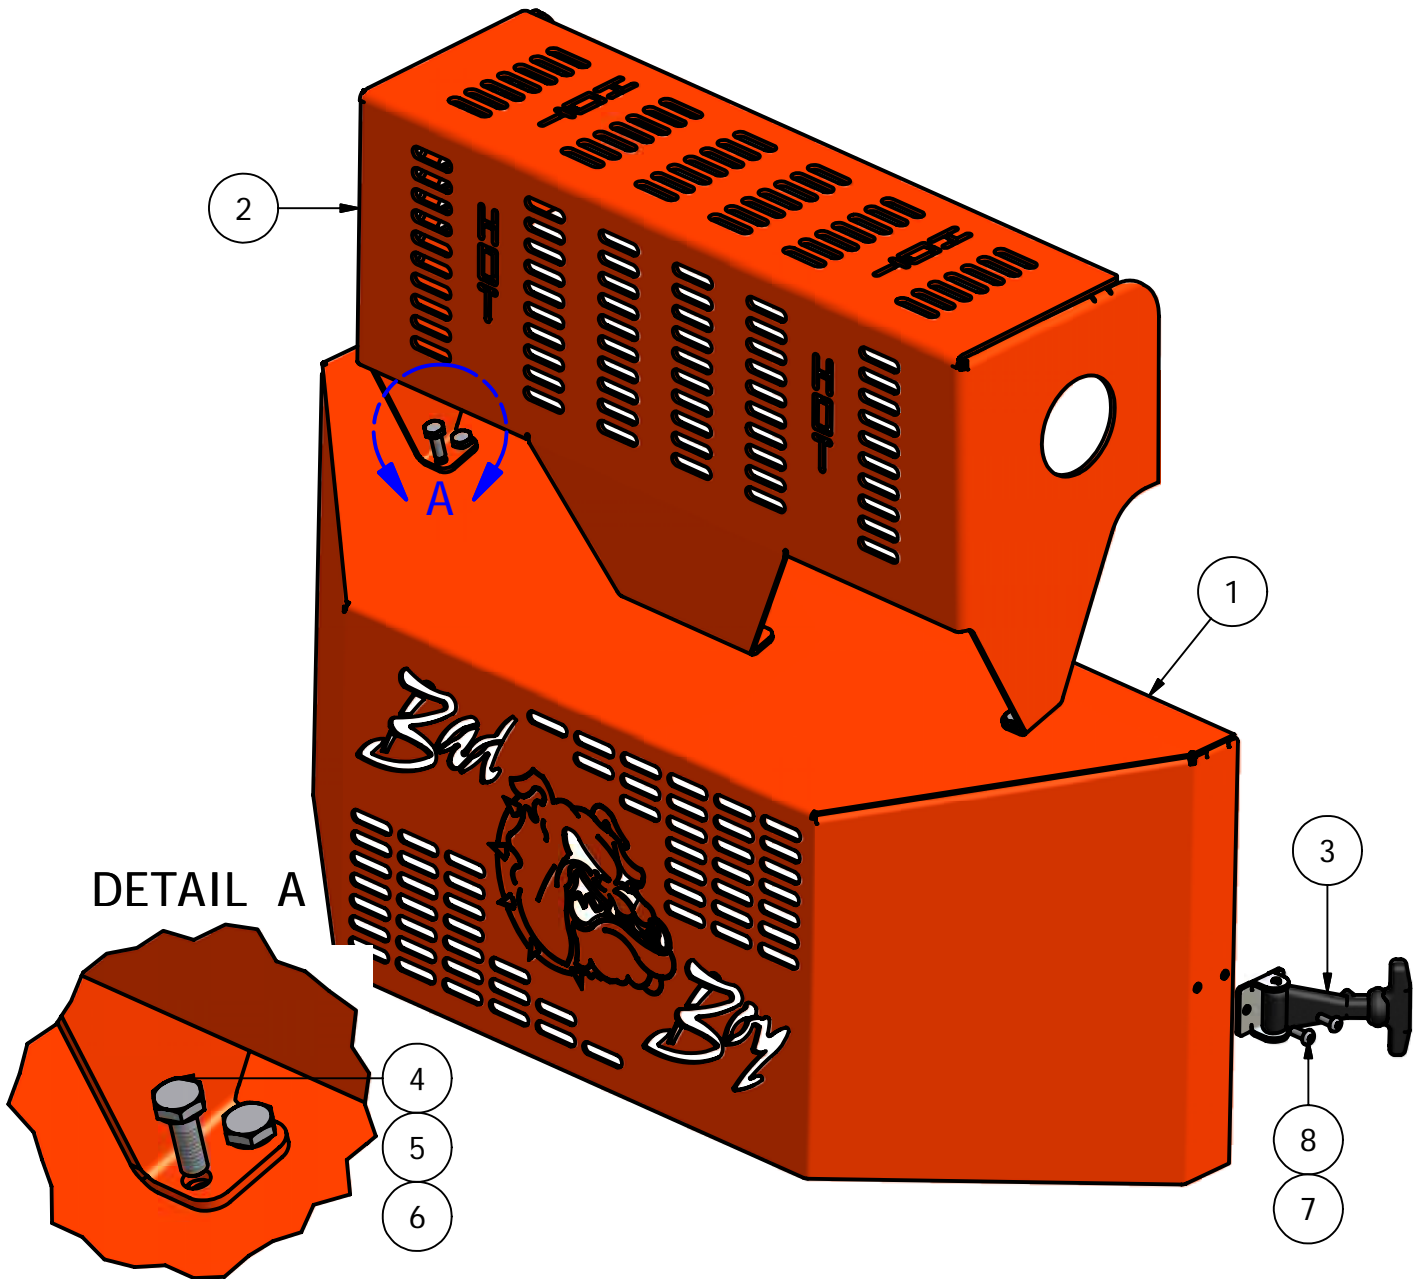

BAD BOY AOS PART MANUAL 2007

**35hp Vanguard
27hp Kawasaki**

CLICK ON TOPIC TO VIEW

Actuator Bar	3
Back Panel	4
AOS Clutch Assembly	6
Clutch Stack	7
Wheel Motor	8
Floorboard	10
Seat Frame	11
Drive Arm	13
Front Wheel	15
Suspension Front Wheel	16
Rear Suspension	18
Left Fender Flare	19
Right Fender Flare	20
Spindle	21
Hydraulic Cooler	22
Engine	23
Pulley Assembly	24
60" Deck	25
72" Deck	27
Wiring Schematic	29
Technical Support	31

Actuator Bar

Actuator Bar			
ITEM	QTY	PART NUMBER	DESCRIPTION
1	1	035-7033-00	Actuator
2	1	028-7920-00	Actuator Bar
3	2	017-7008-00	1" Pillow Block
4	1	028-5203-00	Height Indicator
5	2	025-7036-00	1/2" x 1/2" Collar Spacer
6	1	031-7000-00	2006 Height Indicator Lever
7	1	030-6029-00	3/8" Set Screw
8	2	018-7016-00	1/2" x 3" Hex Bolt
9	2	013-6037-00	1/2" Nylock Nut
10	4	013-5300-00	1/2" Flange Nut
11	4	018-5600-00	1/2" x 1 1/2" Hex Bolt
12	1	019-6042-00	.360 ID Plastic Washer
13	4	019-5007-00	1/2" Lock Washer
14	1	018-6049-00	3/8" x 1" Hex Bolt
15	1	013-5041-00	3/8" Nylock Nut

27 HP Kawasaki

Parts List

ITEM	QTY	PART NUMBER	DESCRIPTION
1	1	014-5938-00	Back Pump Cover
2	1	039-5951-00	Hood Holder Bracket
3	1	043-5941-00	Muffler Guard
4	1	026-8020-00	AOS Pump Plate
5	1	059-5204-00	Donaldson Hood
6	2	018-5007-00	5/16" x 3/4" Button Head Bolt
7	2	013-8047-00	5/16" Nylock Nut
8	3	019-6042-00	.360 ID Plastic Washer
9	5	018-8052-00	1/4" x 3/4" SS Buttonhead Bolt
10	5	019-4008-00	1/4" Lock Washer
11	5	013-8039-00	1/4" Hex Nut
12	1	045-6043-00	5/16" Knob
13	1	052-5020-00	Pump Cover Latch
14	4	013-5019-00	1024 Nylock Nut
15	4	018-8056-00	1024 x 1/2" Buttonhead Bolt

Parts List			
ITEM	QTY	PART NUMBER	DESCRIPTION
1	1	014-2004-00	Pump Cover (35 hp)
2	1	043-2004-00	Muffler Guard (35hp)
3	1	052-5020-00	Cover Latch
4	6	018-8052-00	1/4" x 3/4" SS Buttonhead Bolt
5	1	019-4008-00	1/4" Lock Washer
6	1	013-8039-00	1/4" Nut
7	2	013-5019-00	1024 Nylock Nut
8	1	018-8057-00	1024 x 3/4" Buttonhead Bolt