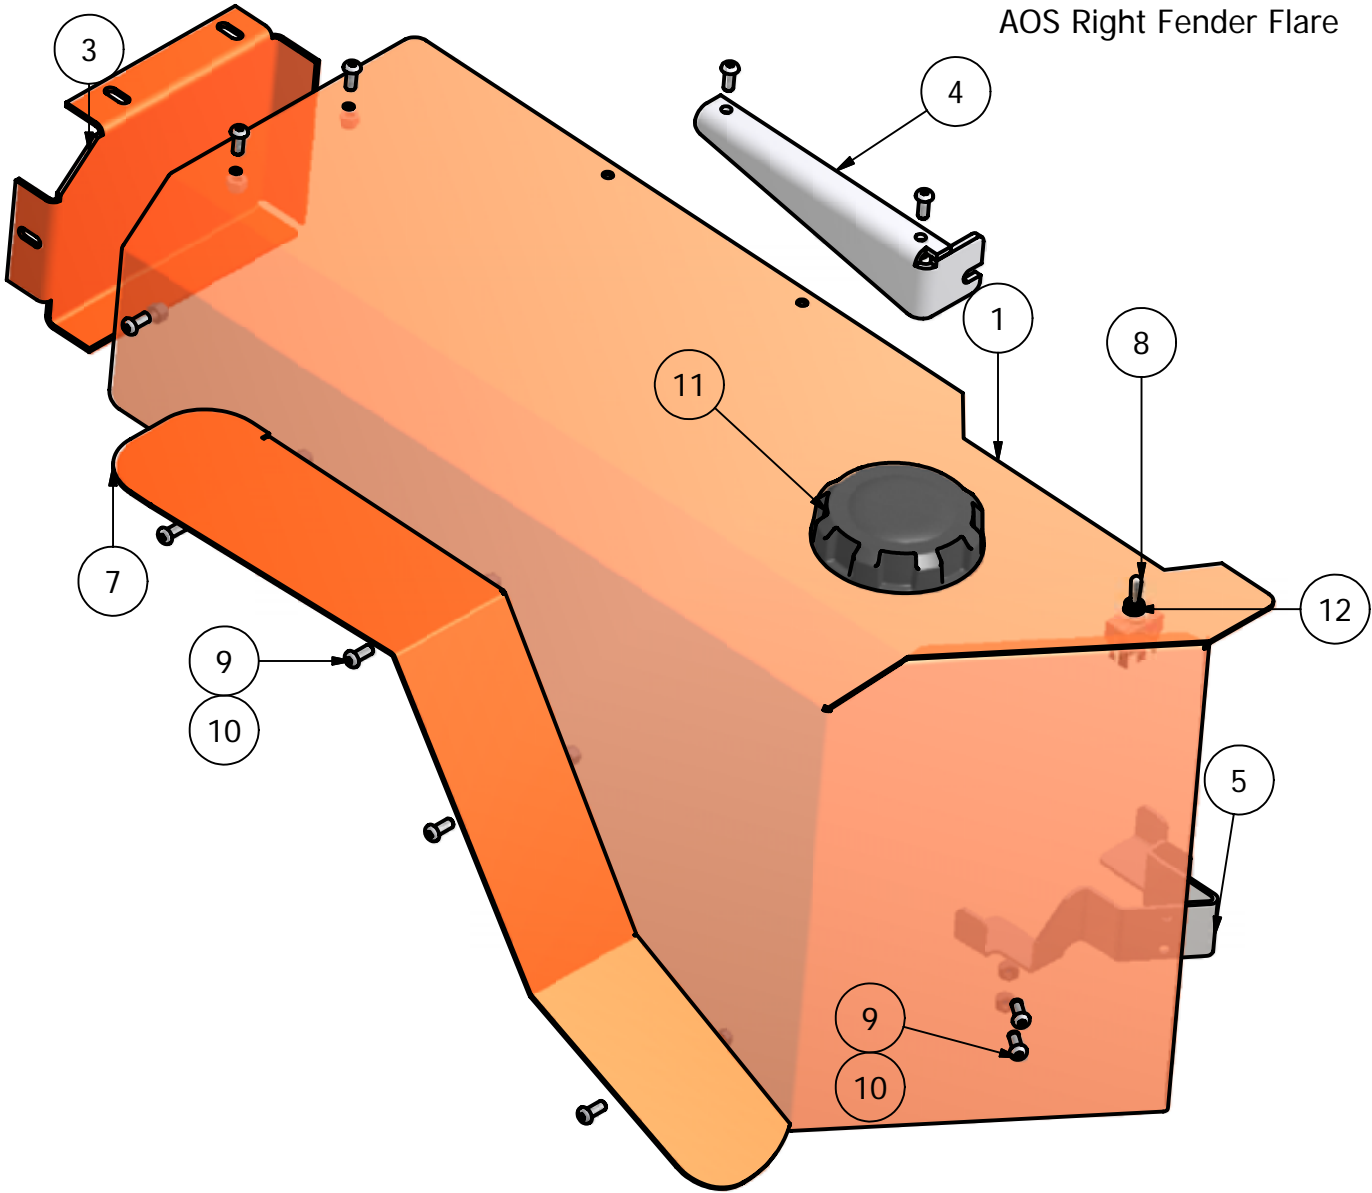

AOS Right Fender Flare

Parts List			
ITEM	QTY	PART NUMBER	DESCRIPTION
1	1	074-2005-00	Right fender
2	1	067-6000-00	5 Gallon Fuel Tank
3	1	039-8934-00	Right end tank bracket
4	1	057-8932-00	Right tank retainer (5 gallon)
5	1	057-8930-00	Front Retainer (Right)
6	1	057-8932-00	Right Tank Retainer
7	1	075-5301-00	2007 Fender Flare Right
8	1	078-8077-00	Joystick (deck lift)
9	11	018-8064-00	1/4" x 5/8" Buttonhead Bolt
10	11	013-6037-00	1/4" Nylock Nut
11	1	066-8074-00	Fuel Cap
12	1	014-8022-00	Joystick Cover