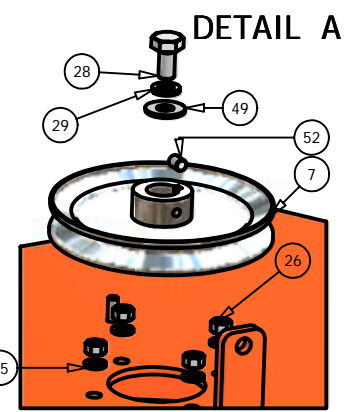

72" Deck

72" Deck			
ITEM	QTY	PART NUMBER	DESCRIPTION
1	1	041-0236-00	72" Deck Belt
2	1	060-7205-00	72" Deck
3	3	038-7230-00	72" Fusion Blade
4	3	037-6015-00	Spindle
5	2	014-7204-00	Pulley Guard
6	1	034-9035-00	Deck Idler Spring
7	3	033-7203-00	7" Deck Pulley
8	2	033-6001-00	4 3/4" Idler Pulley
9	2	031-6028-00	Deck Support Arm (Right)
10	2	031-6027-00	Deck Support Arm (Left)
11	2	033-5001-01	5 3/4" Flat Idler Pulley
12	1	039-6936-00	Deck Idler Arm
13	2	048-6056-00	Turnbuckle
14	2	046-6044-00	Female Yoke
15	2	046-6048-00	Male Yoke
16	2	047-6047-00	3" Chain
17	4	045-6043-00	5/16" Knob
18	6	022-5234-00	Anti-Scalp Rollers
19	1	018-5311-00	5/8" x 4" Hex Bolt
20	2	019-6017-00	.635 ID Plastic Washer
21	1	024-6034-00	Grease Fitting (Drive-In Type)
22	2	032-6033-00	5/8" ID x 1 1/8" Brass Bushing
23	2	018-6036-00	1/2" x 2 1/2" Hex Bolt
24	5	018-6012-00	3/8" x 1 1/4" Hex Bolt
25	13	019-5037-00	3/8" Lock Washer
26	17	013-6014-00	3/8" Hex Nut
27	18	018-5040-00	3/8" x 1 1/4" Hex Bolt
28	3	018-6019-00	1/2" x 1 1/2" Fine Thread Bolt
29	3	019-5007-00	1/2" Lock Washer
30	3	018-6021-00	5/8" x 1.5" Fine Threaded Bolt
31	3	019-4807-00	5/8" Lock Washer
32	2	025-5338-00	1 1/2" Pulley Spacer
33	1	025-5339-00	1 3/4" Pulley Spacer
34	1	018-6054-00	1/2" x 3 1/2" Bolt
35	6	013-5300-00	1/2" Flange Nut
36	6	018-5015-00	5/16" x 1" Hex Bolt
37	6	018-5019-00	1/2" x 4" Bolt (Grade 8)
38	2	013-6058-00	3/4" Left Handed Nut
39	4	018-6059-00	5/8" x 2 1/2" Hex Bolt
40	4	013-7021-00	5/8" Nylock Nut
41	2	013-6051-00	3/8" Fine Threaded Jam Nut
42	12	013-5041-00	3/8" Nylock Nut
43	2	019-5029-00	3/8" Flat Washer
44	3	018-5250-00	3/8" x 3/4" Hex Bolt
45	2	019-6042-00	.360 ID Plastic Washer
46	2	013-8047-00	5/16" Nylock Nut
47	4	019-5010-00	1/2" Brass Washer
48	2	018-7050-00	1/2" x 4 1/2" Bolt
49	3	019-6020-00	1/2" Cupped Washer
50	14	013-8050-00	1/2" Flange Lock Nut
51	1	025-5337-00	1 1/4" Pulley Spacer
52	3	030-6029-00	3/8" Set Screw
53	1	039-4880-00	2007 Hanger Plate
54	1	210-6005-00	Rubber Side Discharge
55	5	018-5020-00	5/16" x 1 1/2" Carriage Bolt
56	5	013-8049-00	5/16" Nylock Flange Nut
57	1	039-4881-00	2007 Lower Hanger Plate
58	1	018-7016-00	1/2" x 3" Bolt
59	1	206-6017-00	2007 Lower Hanger Plate