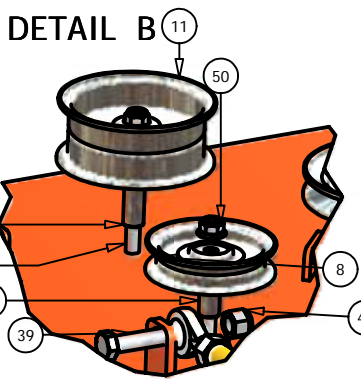

72" Deck

72" Deck			
ITEM	QTY	PART NUMBER	DESCRIPTION
1	1	041-0236-00	72" Deck Belt
2	1	060-7205-00	72" Deck
3	3	038-7230-00	72" Fusion Blade
4	3	037-6015-00	Spindle
5	2	014-7204-00	Pulley Guard
6	1	034-9035-00	Deck Idler Spring
7	3	033-7203-00	7" Deck Pulley
8	2	033-6001-00	4 3/4" Idler Pulley
9	2	031-6028-00	Deck Support Arm (Right)
10	2	031-6027-00	Deck Support Arm (Left)
11	2	033-5001-01	5 3/4" Flat Idler Pulley
12	1	039-6936-00	Deck Idler Arm
13	2	048-6056-00	Turnbuckle
14	2	046-6044-00	Female Yoke
15	2	046-6048-00	Male Yoke
16	2	047-6047-00	3" Chain
17	4	045-6043-00	5/16" Knob
18	6	022-5234-00	Anti-Scalp Rollers
19	1	018-5311-00	5/8" x 4" Hex Bolt
20	2	019-6017-00	.635 ID Plastic Washer
21	1	024-6034-00	Grease Fitting (Drive-In Type)
22	2	032-6033-00	5/8" ID x 1 1/8" Brass Bushing
23	2	018-6036-00	1/2" x 2 1/2" Hex Bolt
24	5	018-6012-00	3/8" x 1 1/4" Hex Bolt
25	13	019-5037-00	3/8" Lock Washer
26	17	013-6014-00	3/8" Hex Nut
27	18	018-5040-00	3/8" x 1 1/4" Hex Bolt
28	3	018-6019-00	1/2" x 1 1/2" Fine Thread Bolt
29	3	019-5007-00	1/2" Lock Washer
30	3	018-6021-00	5/8" x 1.5" Fine Threaded Bolt
31	3	019-4807-00	5/8" Lock Washer
32	2	025-5338-00	1 1/2" Pulley Spacer
33	1	025-5339-00	1 3/4" Pulley Spacer
34	1	018-6054-00	1/2" x 3 1/2" Bolt
35	6	013-5300-00	1/2" Flange Nut
36	6	018-5015-00	5/16" x 1" Hex Bolt
37	6	018-5019-00	1/2" x 4" Bolt (Grade 8)
38	2	013-6058-00	3/4" Left Handed Nut
39	4	018-6059-00	5/8" x 2 1/2" Hex Bolt
40	4	013-7021-00	5/8" Nylock Nut
41	2	013-6051-00	3/8" Fine Threaded Jam Nut
42	12	013-5041-00	3/8" Nylock Nut
43	2	019-5029-00	3/8" Flat Washer
44	3	018-5250-00	3/8" x 3/4" Hex Bolt
45	2	019-6042-00	.360 ID Plastic Washer
46	2	013-8047-00	5/16" Nylock Nut
47	4	019-5010-00	1/2" Brass Washer
48	2	018-7050-00	1/2" x 4 1/2" Bolt
49	3	019-6020-00	1/2" Cupped Washer
50	14	013-8050-00	1/2" Flange Lock Nut
51	1	025-5337-00	1 1/4" Pulley Spacer
52	3	030-6029-00	3/8" Set Screw
53	1	039-4880-00	2007 Hanger Plate
54	1	210-6005-00	Rubber Side Discharge
55	5	018-5020-00	5/16" x 1 1/2" Carriage Bolt
56	5	013-8049-00	5/16" Nylock Flange Nut
57	1	039-4881-00	2007 Lower Hanger Plate
58	1	018-7016-00	1/2" x 3" Bolt
59	1	206-6017-00	2007 Lower Hanger Plate