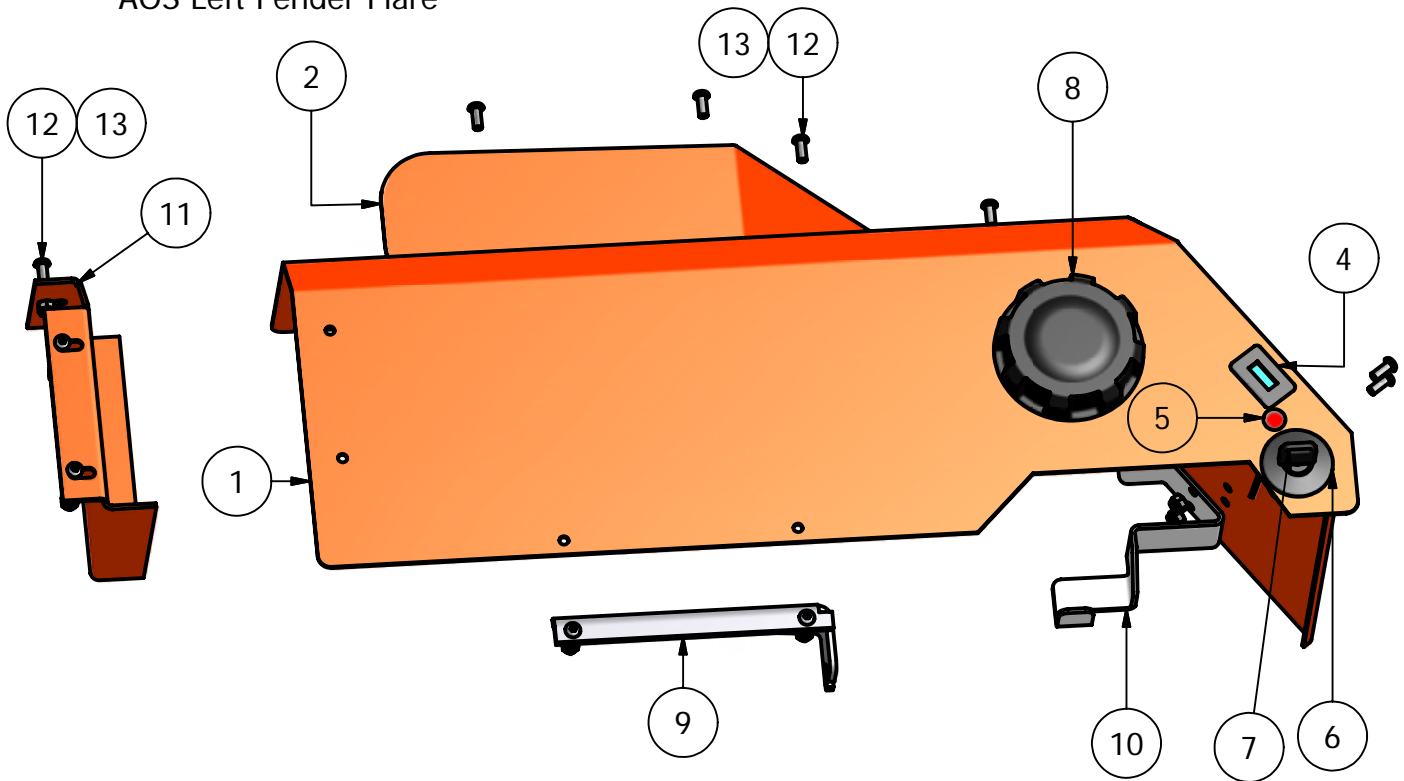

AOS Left Fender Flare

Parts List			
ITEM	QTY	PART NUMBER	DESCRIPTION
1	1	074-2004-00	Left fender (5 gallon 2004)
2	1	075-5300-00	Fender flare (left)
3	1	067-6000-00	5 Gallon Fuel Tank
4	1	083-4013-00	Tachometer
5	1	089-1000-00	Oil Light
6	1	077-8076-00	Ignition Switch
7	1	042-9000-00	Ignition Key
8	1	066-8074-00	Fuel Cap
9	1	057-8933-00	Left tank retainer (5 gallon)
10	1	057-8931-00	Front tank retainer (left 5 gallon)
11	1	039-8935-00	Left End Tank Bracket
12	11	018-8064-00	1/4" x 5/8" Buttonhead Bolt
13	11	013-8073-00	1/4" Nylock Nut