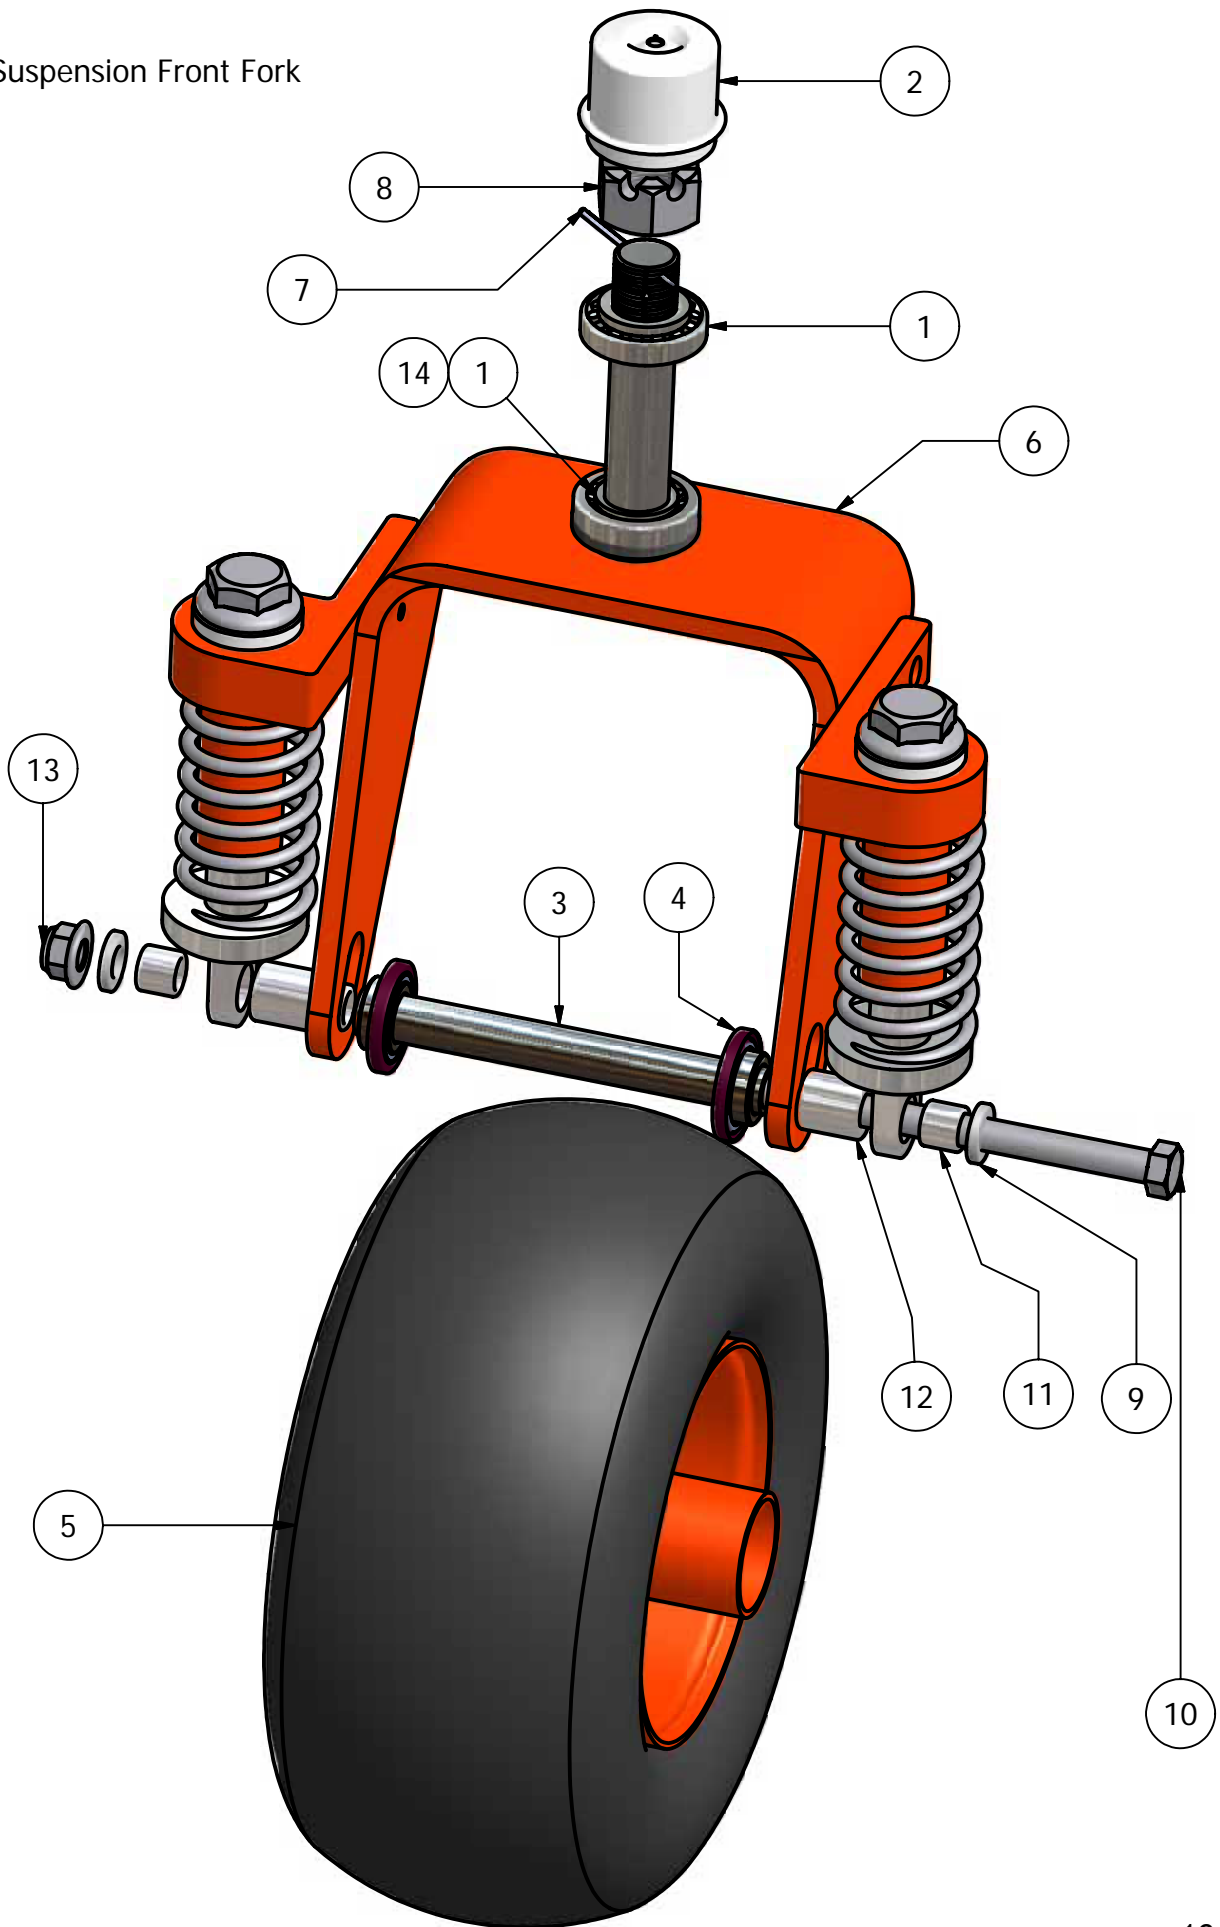

Suspension Front Fork

Parts List			
ITEM	QTY	PART NUMBER	DESCRIPTION
1	2	010-7001-00	Bearing
2	1	014-7005-00	Dust Cover
3	1	025-5202-00	7" x 1/2" ID Tire Spacer
4	2	022-7009-00	5/8" Bearing
5	1	022-2006-00	13" x 6.50 - 6 Tire and Orange Wheel
6	1	023-7914-00	Suspension Front Fork
7	1	020-7022-00	1/8" x 2 1/4" Cotter #8
8	1	013-7004-00	1" Fine Threaded Castle Nut
9	2	019-5008-00	1/2" Flat Washer for Suspension
10	1	018-2017-00	1/2" x 13" Bolt
11	4	025-2050-00	1/2" x 5/8" Spacer for Suspension
12	2	025-2051-00	1/2" x 1 1/16" Spacer for Suspension
13	1	013-8050-00	1/2" Flange Lock Nut
14	1	011-7002-00	Race