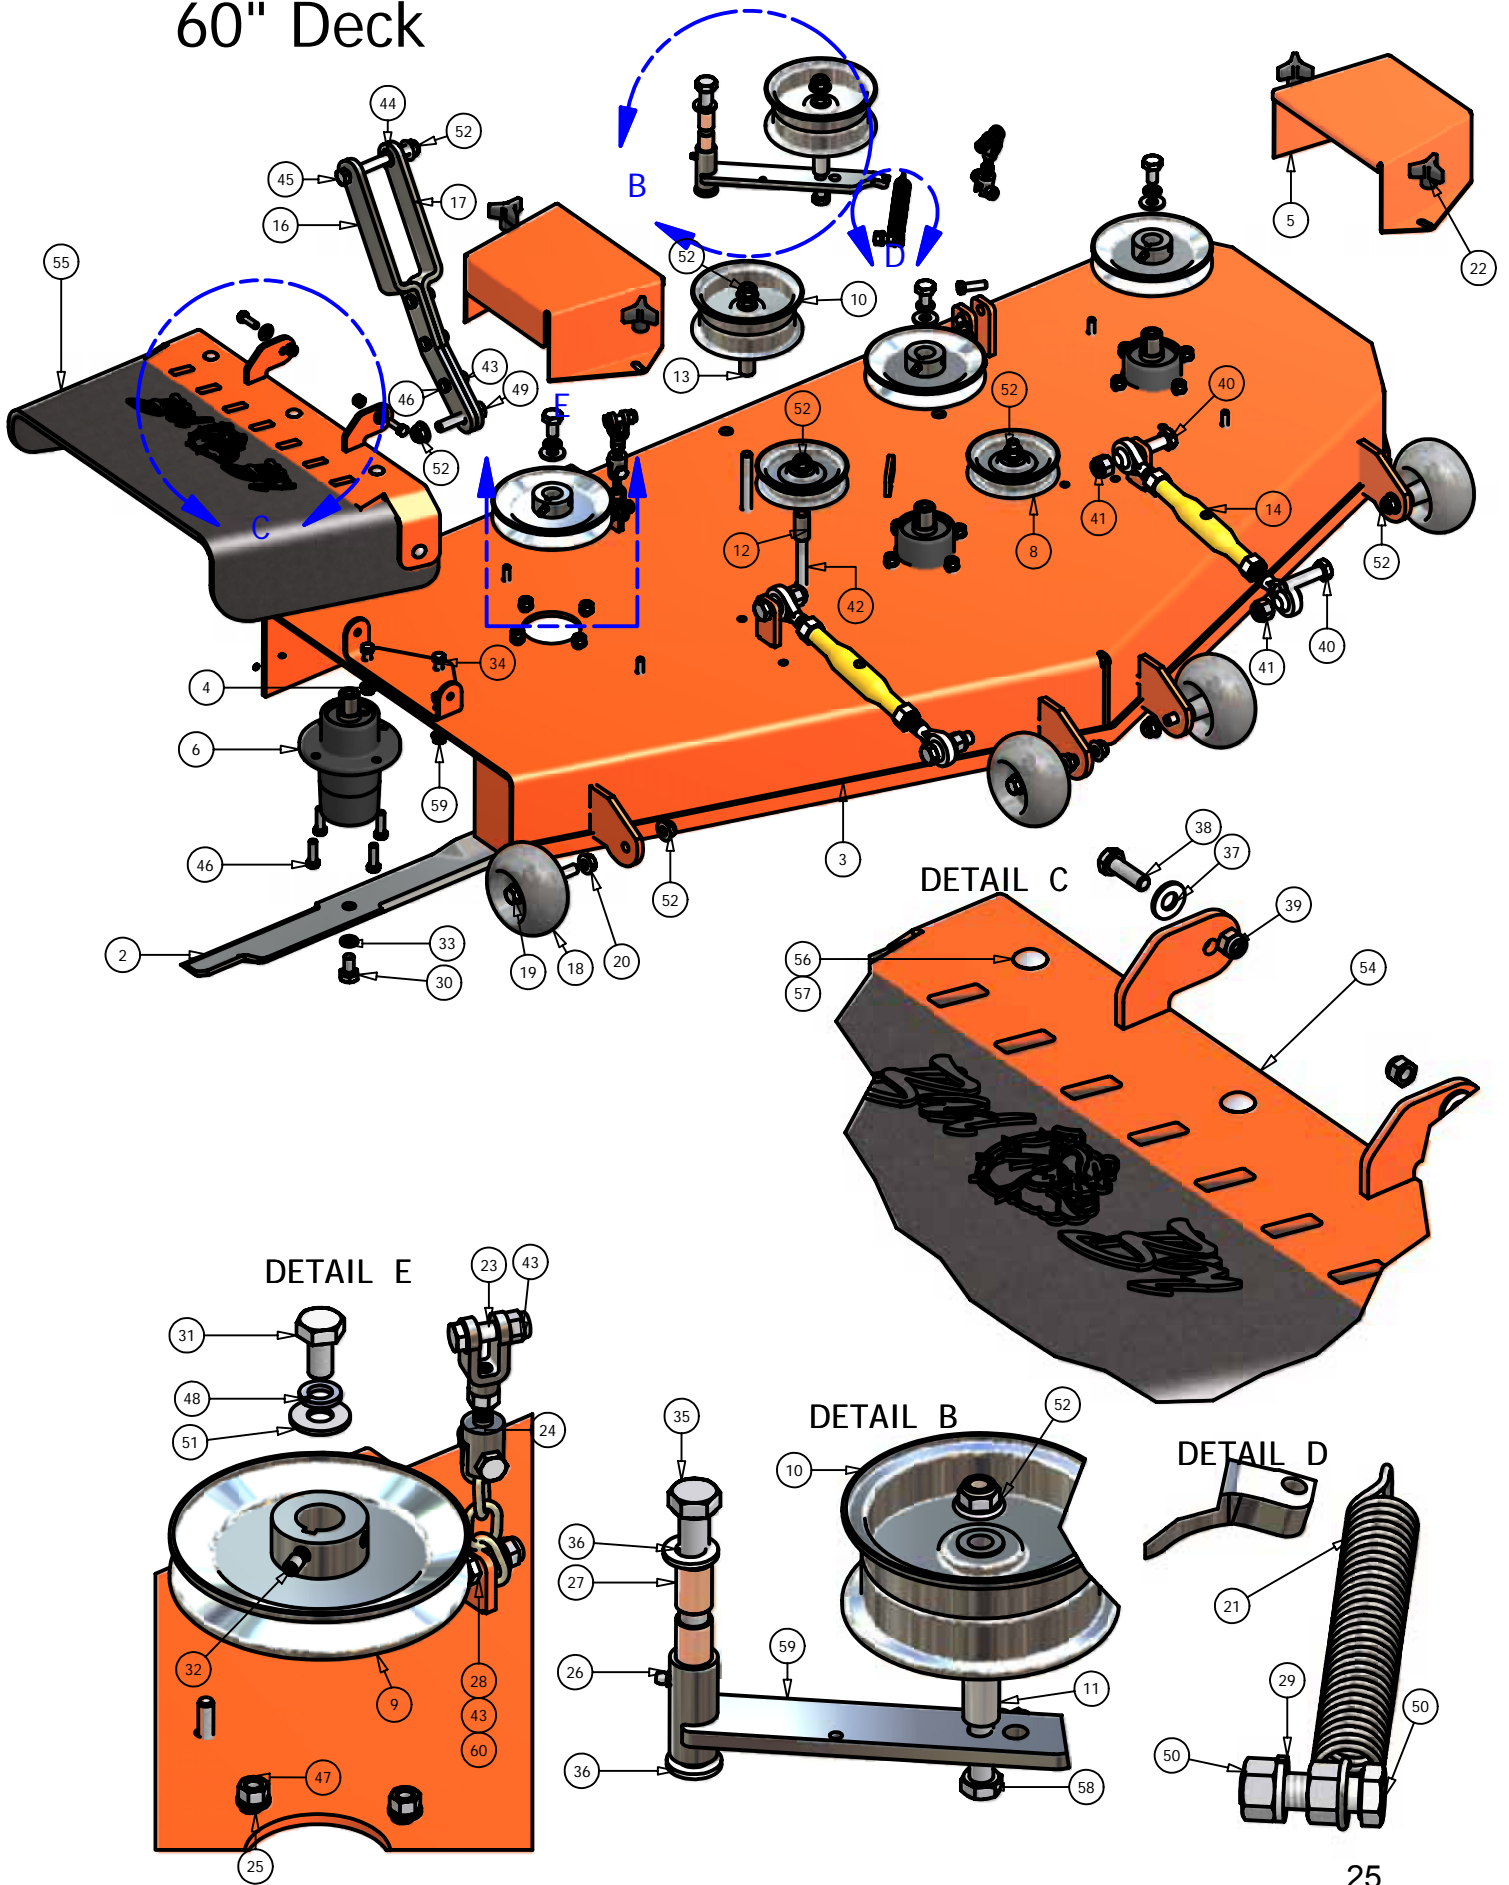

60" Deck

60 Inch Deck Parts List			
ITEM	QTY	PART NUMBER	DESCRIPTION
1	1	041-0219-00	60" Deck Belt
2	3	038-6060-00	60" Fusion Blade
3	1	060-5403-00	60" Deck
4	1	206-6017-00	Discharge Chute Hanger
5	2	014-6004-00	Pulley Guard
6	3	037-6015-00	Spindle
7	1	039-6936-00	Deck Idler Arm
8	2	033-6001-00	4 3/4" Idler Pulley
9	3	033-6004-00	6 1/4" Drive Pulley
10	2	033-5001-01	5 3/4" Flat Idler Pulley
11	1	025-5337-00	1 1/4" Pulley Spacer
12	2	025-5338-00	1 1/2" Pulley Spacer
13	1	025-5339-00	1 3/4" Pulley Spacer
14	2	048-6056-00	Turnbuckle
15	2	013-6058-00	3/4" Left Handed Nut
16	2	031-6027-00	Deck Support Arm (left)
17	2	031-6028-00	Deck Support Arm (Right)
18	6	022-5234-00	Anti-Scalp Rollers
19	6	018-5019-00	1/2" x 4" Bolt (Grade 8)
20	6	013-5300-00	1/2" Flange Nut
21	1	034-9035-00	Deck Idler Spring
22	4	045-6043-00	5/16" Knob
23	2	046-6044-00	Female Yoke
24	2	046-6048-00	Male Yoke
25	2	047-6047-00	3" Chain
26	1	024-6034-00	Grease Fitting (Drive-In Type)
27	2	032-6033-00	5/8" ID x 1 1/8" Brass Bushing
28	2	018-6049-00	3/8" x 1" Hex Bolt
29	13	019-5037-00	3/8" Lock Washer
30	3	018-6021-00	5/8" x 1.5" Fine Threaded Bolt
31	3	018-5006-00	1/2" x 1 1/2" Bolt (Fine Threaded)
32	3	030-6029-00	3/8" Set Screw
33	3	019-4807-00	5/8" Lock Washer
34	3	018-5250-00	3/8" x 3/4" Hex Bolt
35	1	018-5311-00	5/8" x 4" Hex Bolt
36	2	019-6017-00	.635 ID Plastic Washer
37	2	019-6042-00	.360 ID Plastic Washer
38	2	018-5015-00	5/16" x 1" Hex Bolt
39	2	013-8047-00	5/16" Nylock Nut
40	4	018-6059-00	5/8" x 2 1/2" Hex Bolt
41	4	013-7021-00	5/8" Nylock Nut
42	3	018-6054-00	1/2" x 3 1/2" Bolt
43	13	013-5041-00	3/8" Nylock Nut
44	4	019-5010-00	1/2" Brass Washer
45	2	018-7050-00	1/2" x 4 1/2" Bolt
46	18	018-5040-00	3/8" x 1 1/4" Hex Bolt
47	14	013-6014-00	3/8" Hex Nut
48	3	019-5007-00	1/2" Lock Washer
49	2	018-6036-00	1/2" x 2 1/2" Hex Bolt
50	5	018-6012-00	3/8" x 1 1/2" Hex Bolt
51	3	019-6020-00	1/2" Cupped Washer
52	13	013-8050-00	1/2" Flange Lock Nut
53	1	039-4863-00	2007 Lower Hanger Plate
54	1	039-4864-00	2007 Hanger Plate
55	1	210-6005-00	Rubber Side Discharge
56	5	018-5020-00	5/16" x 1 1/2" Carriage Bolt
57	5	013-8049-00	5/16" Nylock Flange Nut
58	1	018-7016-00	1/2" x 3" Bolt
59	3	013-5201-00	3/8" Flange Nut
60	1	019-5029-00	3/8" Flat Washer