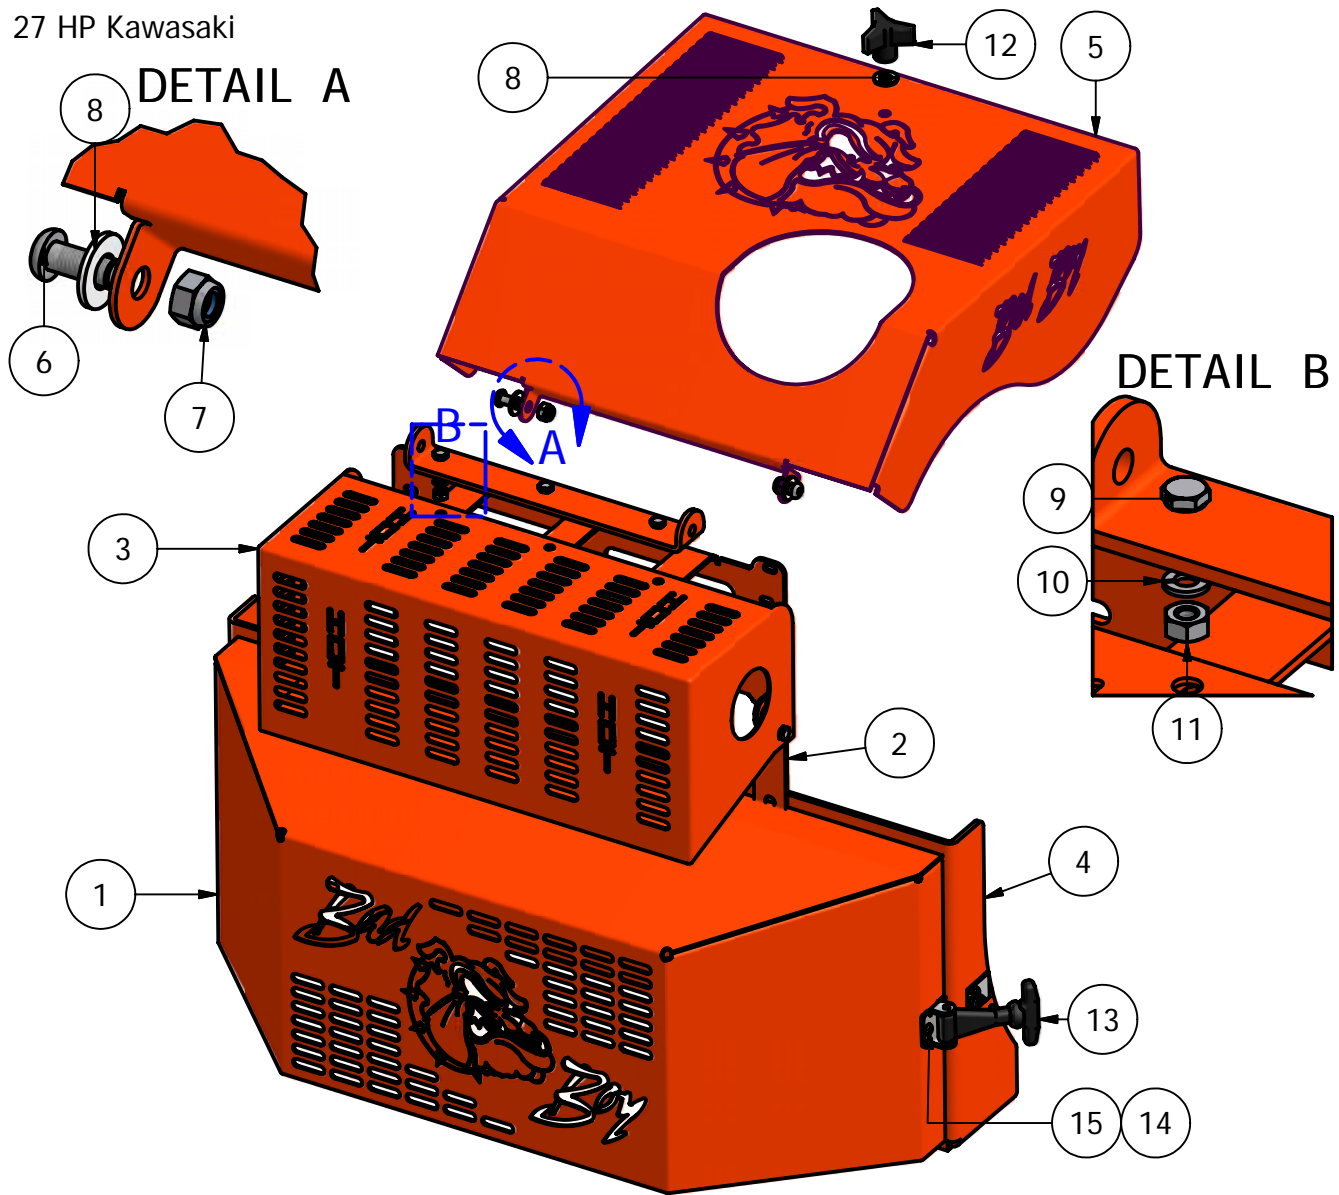

BAD BOY AOS PART MANUAL 2007

**35hp Vanguard
27hp Kawasaki**

CLICK ON TOPIC TO VIEW

Actuator Bar	3
Back Panel	4
AOS Clutch Assembly	6
Clutch Stack	7
Wheel Motor	8
Floorboard	10
Seat Frame	11
Drive Arm	13
Front Wheel	15
Suspension Front Wheel	16
Rear Suspension	18
Left Fender Flare	19
Right Fender Flare	20
Spindle	21
Hydraulic Cooler	22
Engine	23
Pulley Assembly	24
60" Deck	25
72" Deck	27
Wiring Schematic	29
Technical Support	31

Actuator Bar

Actuator Bar			
ITEM	QTY	PART NUMBER	DESCRIPTION
1	1	035-7033-00	Actuator
2	1	028-7920-00	Actuator Bar
3	2	017-7008-00	1" Pillow Block
4	1	028-5203-00	Height Indicator
5	2	025-7036-00	1/2" x 1/2" Collar Spacer
6	1	031-7000-00	2006 Height Indicator Lever
7	1	030-6029-00	3/8" Set Screw
8	2	018-7016-00	1/2" x 3" Hex Bolt
9	2	013-6037-00	1/2" Nylock Nut
10	4	013-5300-00	1/2" Flange Nut
11	4	018-5600-00	1/2" x 1 1/2" Hex Bolt
12	1	019-6042-00	.360 ID Plastic Washer
13	4	019-5007-00	1/2" Lock Washer
14	1	018-6049-00	3/8" x 1" Hex Bolt
15	1	013-5041-00	3/8" Nylock Nut

27 HP Kawasaki

Parts List

ITEM	QTY	PART NUMBER	DESCRIPTION
1	1	014-5938-00	Back Pump Cover
2	1	039-5951-00	Hood Holder Bracket
3	1	043-5941-00	Muffler Guard
4	1	026-8020-00	AOS Pump Plate
5	1	059-5204-00	Donaldson Hood
6	2	018-5007-00	5/16" x 3/4" Button Head Bolt
7	2	013-8047-00	5/16" Nylock Nut
8	3	019-6042-00	.360 ID Plastic Washer
9	5	018-8052-00	1/4" x 3/4" SS Buttonhead Bolt
10	5	019-4008-00	1/4" Lock Washer
11	5	013-8039-00	1/4" Hex Nut
12	1	045-6043-00	5/16" Knob
13	1	052-5020-00	Pump Cover Latch
14	4	013-5019-00	1024 Nylock Nut
15	4	018-8056-00	1024 x 1/2" Buttonhead Bolt

Parts List			
ITEM	QTY	PART NUMBER	DESCRIPTION
1	1	014-2004-00	Pump Cover (35 hp)
2	1	043-2004-00	Muffler Guard (35hp)
3	1	052-5020-00	Cover Latch
4	6	018-8052-00	1/4" x 3/4" SS Buttonhead Bolt
5	1	019-4008-00	1/4" Lock Washer
6	1	013-8039-00	1/4" Nut
7	2	013-5019-00	1024 Nylock Nut
8	1	018-8057-00	1024 x 3/4" Buttonhead Bolt