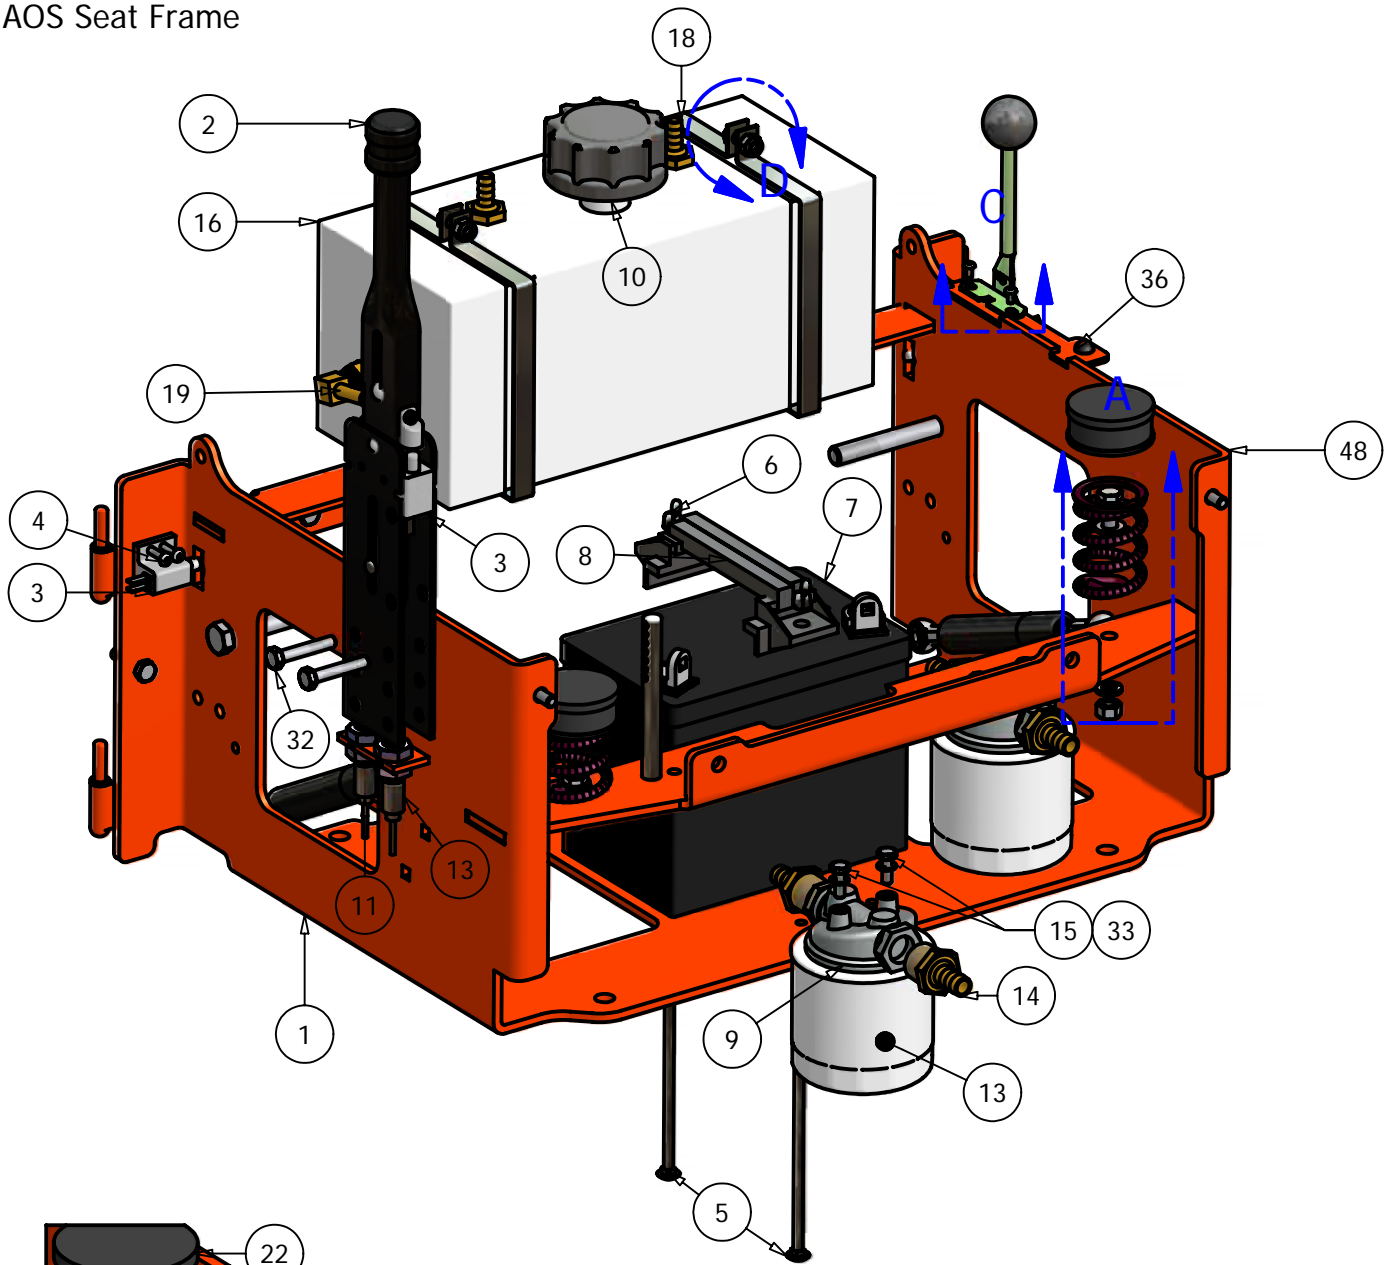

AOS Seat Frame

DETAIL A

Seat Frame			
ITEM	QTY	PART NUMBER	DESCRIPTION
1	1	080-6010-00	Seat Frame
2	1	069-8054-00	Brake Lever
3	3	077-8073-00	Brake Handle Switch
4	4	018-8056-00	1024 x 1" Bolt
5	2	018-8051-00	9" Stove Bolt for Diesel (Aos gets 8")
6	2	013-8051-00	1/4" Wing Nut
7	1	068-8049-00	Battery
8	1	043-8929-00	Battery hold-down
9	2	062-8013-00	Filter Head
10	1	066-8048-00	Hydraulic Tank Cap
11	1	064-8055-00	Short Brake Cable
12	1	064-8056-00	Long Brake Cable
13	2	063-8014-00	Hydraulic Filter
14	4	024-5050-00	1/2" x 1/2" Filter Head Fitting
15	4	018-8052-00	1/4" x 3/4" Hex Bolt
16	1	067-9016-00	Hydraulic Tank
17	2	213-6001-00	Hydraulic Tank Strap
18	2	024-5205-00	3/8" X 3/8" Hose Barb
19	2	024-5203-00	1/2" x 1/2" Filter Head Fitting (90 Degree)
20	1	055-8017-00	Throttle
21	2	034-8045-00	Seat Spring
22	2	014-8047-00	1 1/2" Spring Cap Cover
23	2	019-5029-00	3/8" Flat Washer
24	2	018-6012-00	3/8" x 1 1/2" Hex Bolt
25	4	019-5037-00	3/8" Lock Washer
26	8	013-6014-00	3/8" Hex Nut
27	12	019-8051-00	5/16" Lock Washer
28	8	019-8044-00	5/16" Flat Washer
29	1	054-8016-00	Choke
30	1	013-8047-00	5/16" Nylock Nut
31	2	018-5200-00	1024 X 5/8" Buttonhead Bolt
32	2	018-8059-00	5/16" x 1 3/4" Hex Bolt
33	4	019-4008-00	1/4" Lock Washer
34	4	018-8063-00	5/16" x 3/4" Hex Bolt
35	1	029-8059-00	Piezo Buzzer- 27 Kawasaki Only
36	1	071-3000-00	Seat
37	1	026-2006-00	Seat Plate