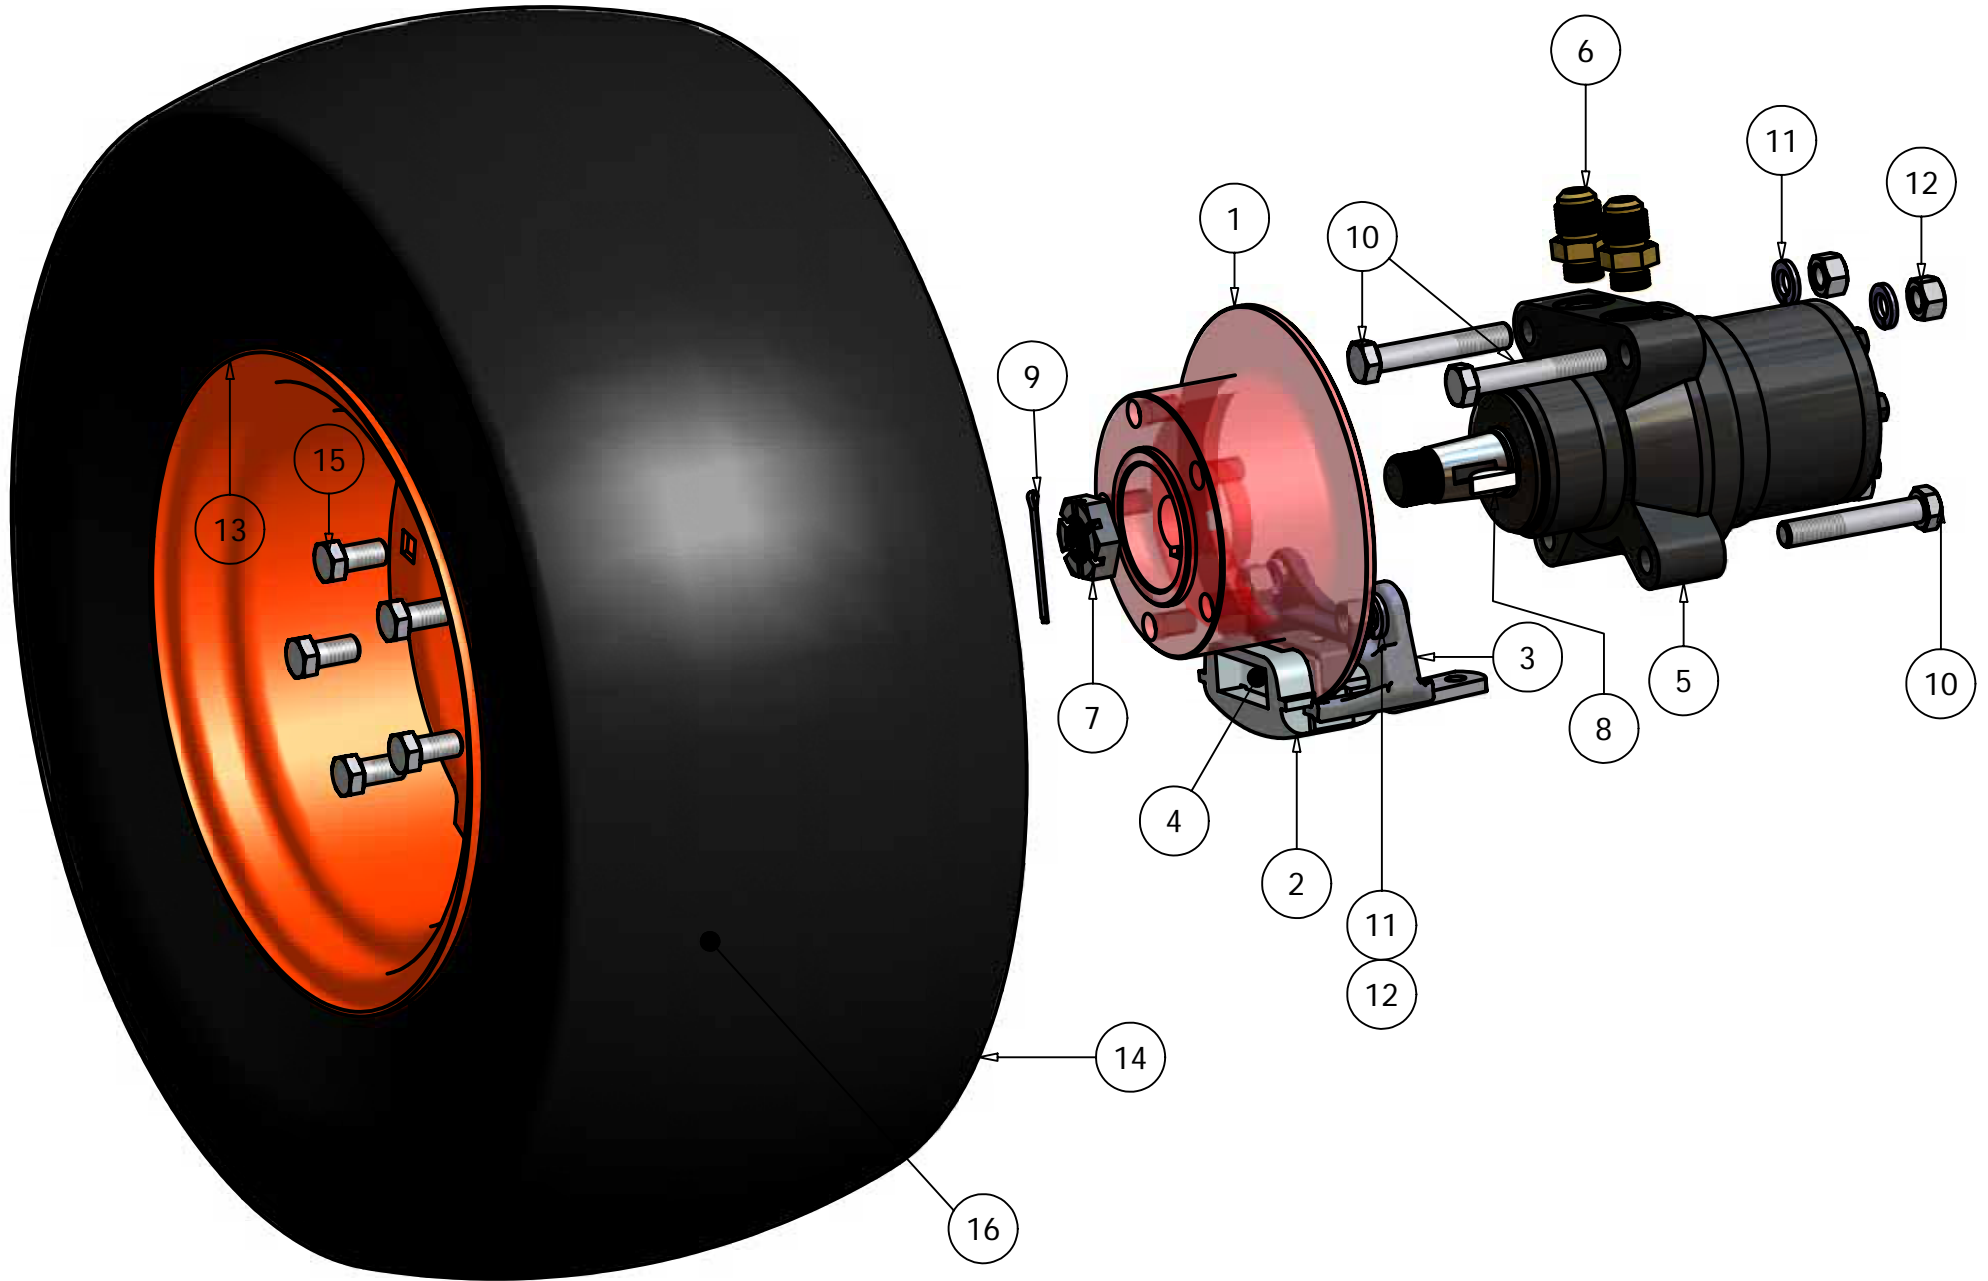

Wheel Motor/Tire and Wheel Assembly (AOS)

Wheel Motor/ Tire and Wheel Assmebly			
ITEM	QTY	PART NUMBER	DESCRIPTION
1	1	092-5201-00	Brake Disc
2	1	016-1610-98/016-1609-98	Right Brake Assmebly/ Left
3	1	039-8936-00	Brake Casting
4	1	016-9998-00	Brake Pads
5	1	015-5302-00/ 015-5303-00	Right Wheel Motor/ Left
6	2	024-5204-00	3" Hydraulic Fitting
7	1	013-7050-00	Castle Nut
8	1	042-7041-00	Woodruff Key
9	1	020-7022-00	1/8" x 2 1/4" Cotter #8
10	4	018-7016-00	1/2" x 3" Hex Bolt
11	4	019-5007-00	1/2" Lock Washer
12	4	013-7018-00	1/2" Hex Nut
13	1	022-7033-00	12" Rim - AOS Models
14	1	022-7032-00	26x12-12 Tire - AOS Models
15	5	018-7033-00	1/2" x 1" Lug Bolt (Fine Thread)
16	1	022-7031-00	26 x 12-12 Tire and Wheel Assembly