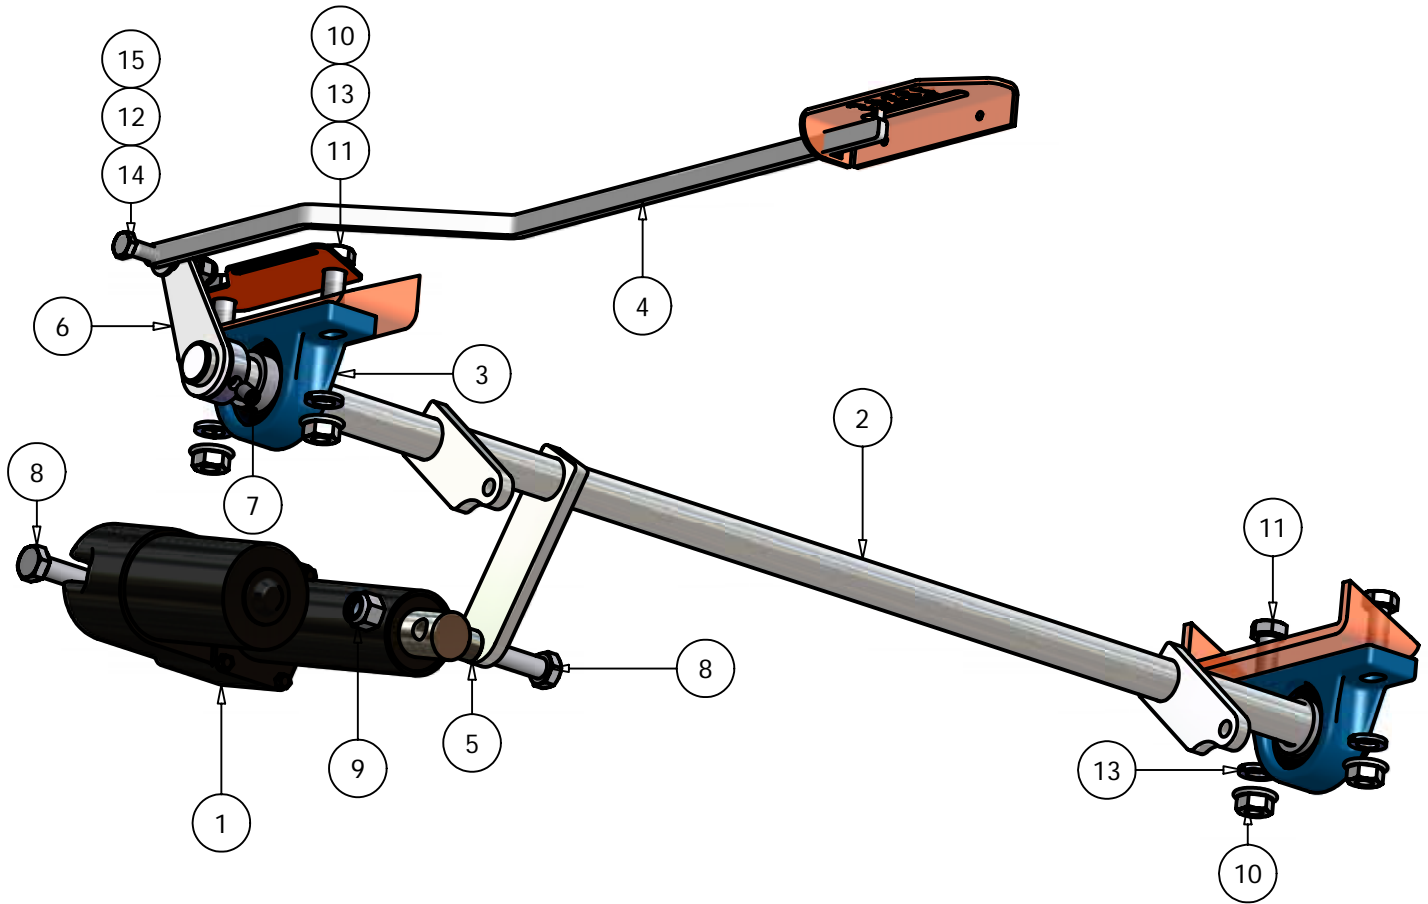

BAD BOY AOS PART MANUAL 2007

**35hp Vanguard
27hp Kawasaki**

CLICK ON TOPIC TO VIEW

Actuator Bar	3
Back Panel	4
AOS Clutch Assembly	6
Clutch Stack	7
Wheel Motor	8
Floorboard	10
Seat Frame	11
Drive Arm	13
Front Wheel	15
Suspension Front Wheel	16
Rear Suspension	18
Left Fender Flare	19
Right Fender Flare	20
Spindle	21
Hydraulic Cooler	22
Engine	23
Pulley Assembly	24
60" Deck	25
72" Deck	27
Wiring Schematic	29
Technical Support	31

Actuator Bar

Actuator Bar			
ITEM	QTY	PART NUMBER	DESCRIPTION
1	1	035-7033-00	Actuator
2	1	028-7920-00	Actuator Bar
3	2	017-7008-00	1" Pillow Block
4	1	028-5203-00	Height Indicator
5	2	025-7036-00	1/2" x 1/2" Collar Spacer
6	1	031-7000-00	2006 Height Indicator Lever
7	1	030-6029-00	3/8" Set Screw
8	2	018-7016-00	1/2" x 3" Hex Bolt
9	2	013-6037-00	1/2" Nylock Nut
10	4	013-5300-00	1/2" Flange Nut
11	4	018-5600-00	1/2" x 1 1/2" Hex Bolt
12	1	019-6042-00	.360 ID Plastic Washer
13	4	019-5007-00	1/2" Lock Washer
14	1	018-6049-00	3/8" x 1" Hex Bolt
15	1	013-5041-00	3/8" Nylock Nut

Parts List			
ITEM	QTY	PART NUMBER	DESCRIPTION
1	1	014-2004-00	Pump Cover (35 hp)
2	1	043-2004-00	Muffler Guard (35hp)
3	1	052-5020-00	Cover Latch
4	6	018-8052-00	1/4" x 3/4" SS Buttonhead Bolt
5	1	019-4008-00	1/4" Lock Washer
6	1	013-8039-00	1/4" Nut
7	2	013-5019-00	1024 Nylock Nut
8	1	018-8057-00	1024 x 3/4" Buttonhead Bolt

Parts List			
ITEM	QTY	PART NUMBER	DESCRIPTION
1	2	033-7025-00	5" V Idler Pulley
2	2	025-7020-00	5/8" x 1/2" Collar Spacer
3	2	018-6059-00	5/8" x 2 1/2" Bolt
4	2	013-7021-00	5/8" Nylock Nut
5	1	029-7037-00	14" Bumper
6	2	029-7038-00	8" Bumper
7	6	019-7040-00	1/4" Flat Washer
8	6	030-7039-00	1/4" x 1 1/2" Self Tapping Screw