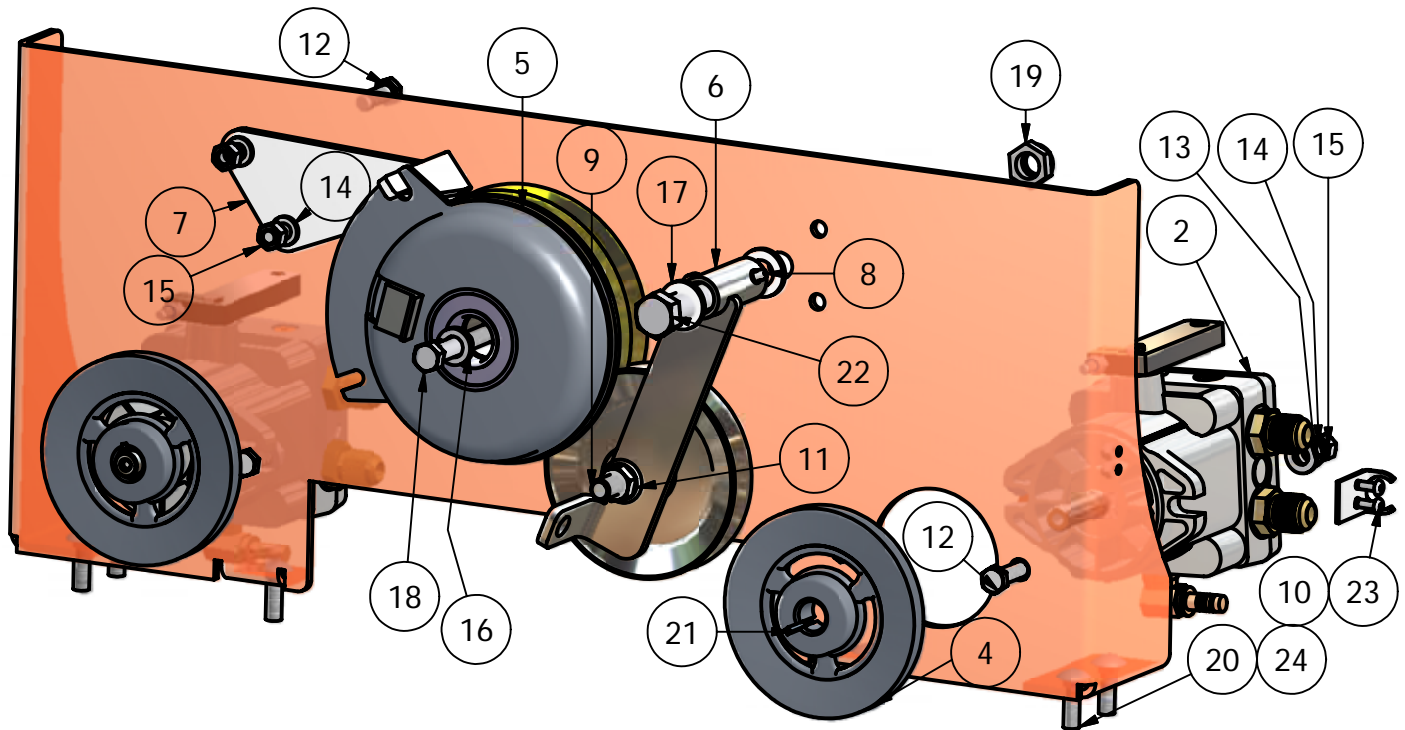

AOS Pump Plate/ Clutch Assembly

Parts List

ITEM	QTY	PART NUMBER	DESCRIPTION
1	1	041-5048-00	Pump Belt
2	1	050-5407-00	Hydraulic Pump (Right)
3	1	050-5308-00	Hydraulic Pump (Left)
4	2	033-5011-00	5" Pump Pulley
5	1	070-5035-00	Clutch
6	1	039-5944-98	Pump Idler Bracket
7	1	057-5906-00	PTO Engager Holder
8	1	024-6034-00	Grease Fitting (Drive-In Type)
9	1	018-6036-00	1/2" x 2 1/2" Hex Bolt
10	2	013-5019-00	1024 Nylock Nut
11	1	013-5300-00	1/2" Flange Nut
12	6	018-6012-00	3/8" x 1 1/2" Hex Bolt
13	4	019-5029-00	3/8" Flat Washer
14	6	019-5037-00	3/8" Lock Washer
15	6	013-6014-00	3/8" Nut
16	1	019-8053-00	7/16" Lock Washer
17	2	019-6017-00	.635 ID Plastic Washer
18	1	018-5300-00	7/16" x 2 1/2" Fine Thread Bolt
19	1	013-5301-00	5/8" Nylock (1/2 Jam)
20	6	018-5043-00	3/8" x 1 1/4" Carriage Bolt
21	2	042-5012-00	5mm x 1.25" Key
22	1	018-5311-00	5/8" x 4" Hex Bolt
23	2	018-8058-00	1024 x 1" Buttonhead Bolt
24	6	013-5041-00	3/8" Nylock Nut