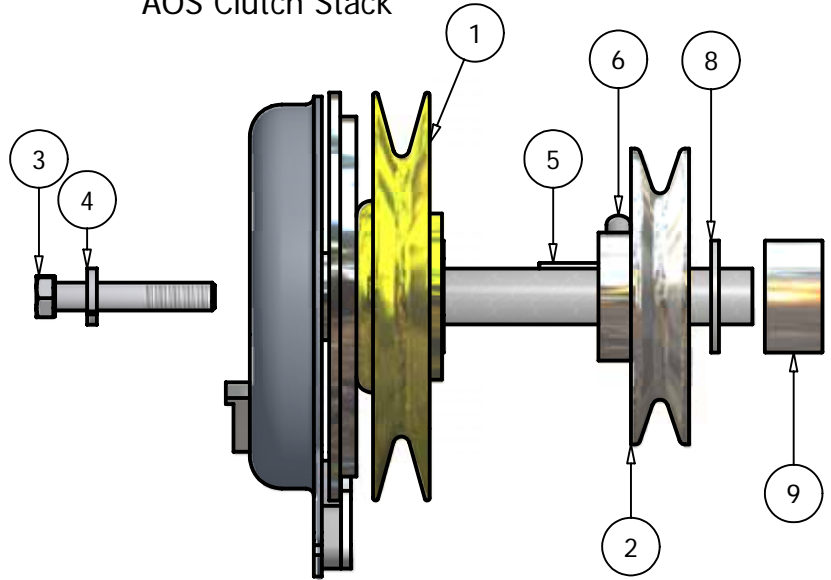

AOS Clutch Stack

35 Vanguard