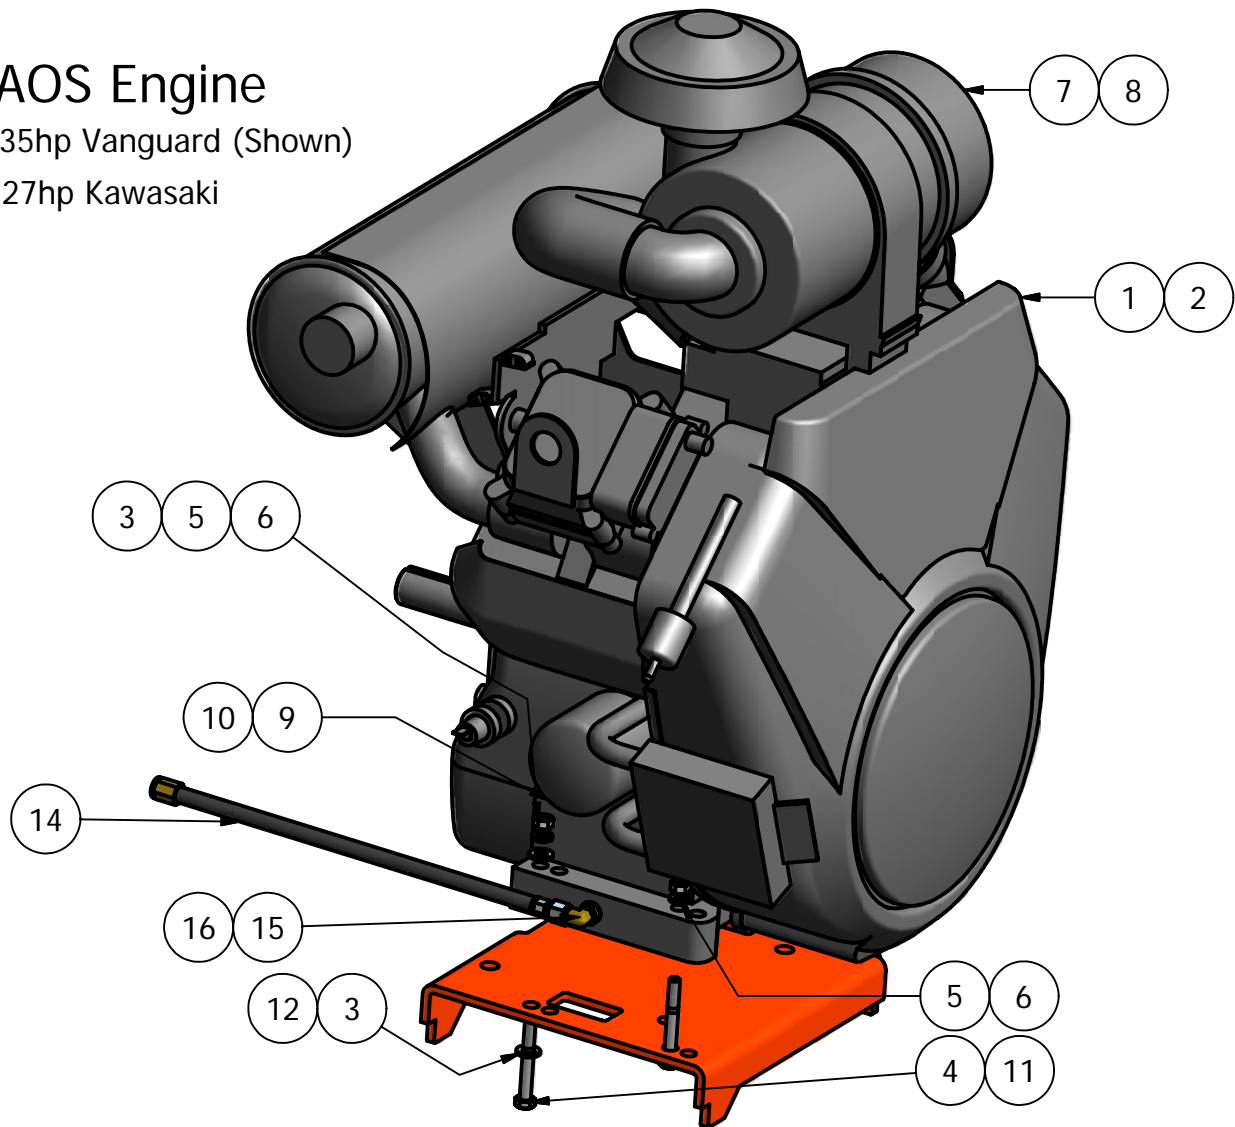

AOS Engine

35hp Vanguard (Shown)

27hp Kawasaki

Parts List

ITEM	QTY	PART NUMBER	DESCRIPTION
1	1	015-5405-00	35hp Vanguard Engine
2	1	015-0003-00	27hp Kawasaki Engine with Donaldson Air Filter
3	5	019-8044-00	5/16" Flat Washer (35 Vanguard Only)
4	4	018-5344-00	5/16" x 2 1/2" Bolt (35 Vanguard Only)
5	4	019-8051-00	5/16" Lock Washer (35 Vanguard Only)
6	4	013-8043-00	5/16" Nut (35 Vanguard Only)
7	1	063-8019-00	Air Filter (Outer Canister)
8	1	063-8020-00	Air Filter (Inner Canister)
9	1	063-8018-00	Oil Filter (35hp Vanguard)
10	1	063-8017-00	Oil Filter (27hp Kawasaki)
11	1	018-5028-00	10mm x 552 Bolt (27hp Only)
12	1	019-8053-00	7/16" Lock Washer (27hp Only)
13	1	051-5400-00	Oil Drain Hose (35hp Vanguard)
14	1	051-5401-00	Oil Drain Hose (27hp Kawasaki)
15	1	036-5400-00	Oil Drain Adapter (35hp Vanguard)
16	1	036-5500-00	Oil Drain Adapter (27hp Kawasaki)
17	1	086-2004-00	27hp Kawasaki Wiring Harness
18	1	086-0031-00	35hp Vanguard Wiring Harness