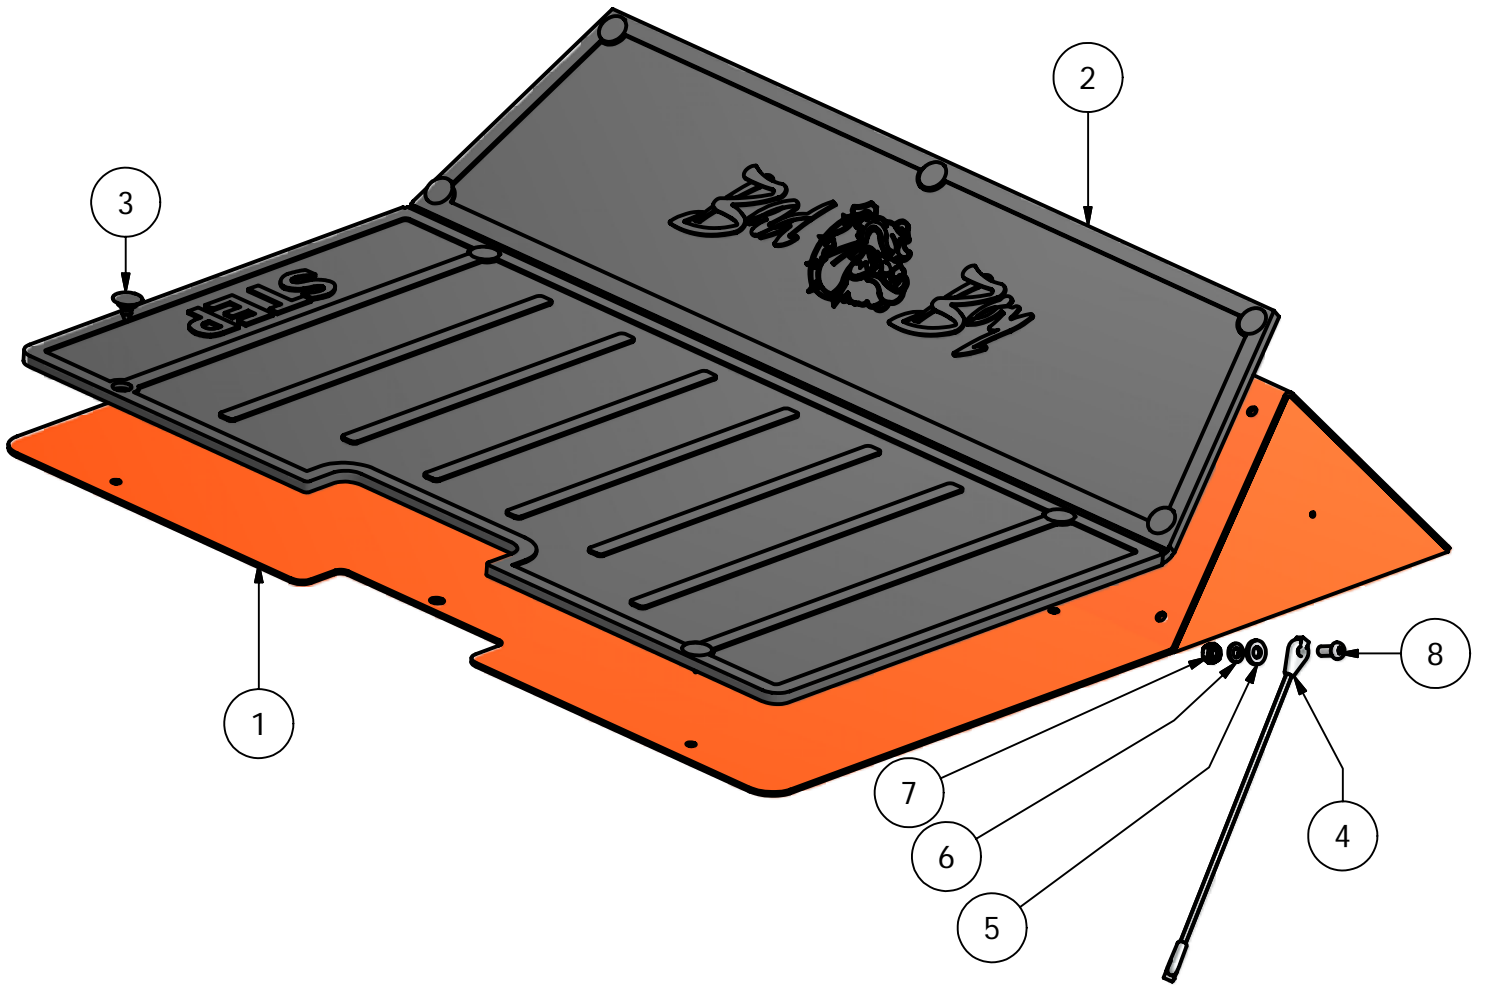

Parts List			
ITEM	QTY	PART NUMBER	DESCRIPTION
1	1	079-6000-00	2006 AOS Floor Panel
2	1	081-2007-00	AOS Floor Mat
3	9	018-1050-00	Ratchet Fastener
4	1	064-2005-00	Floor Board Cable
5	1	019-7040-00	1/4" Flat Washer
6	1	019-4008-00	1/4" Lock Washer
7	1	013-8039-00	1/4" Hex Nut
8	1	018-8064-00	1/4" x 5/8" Buttonhead Bolt