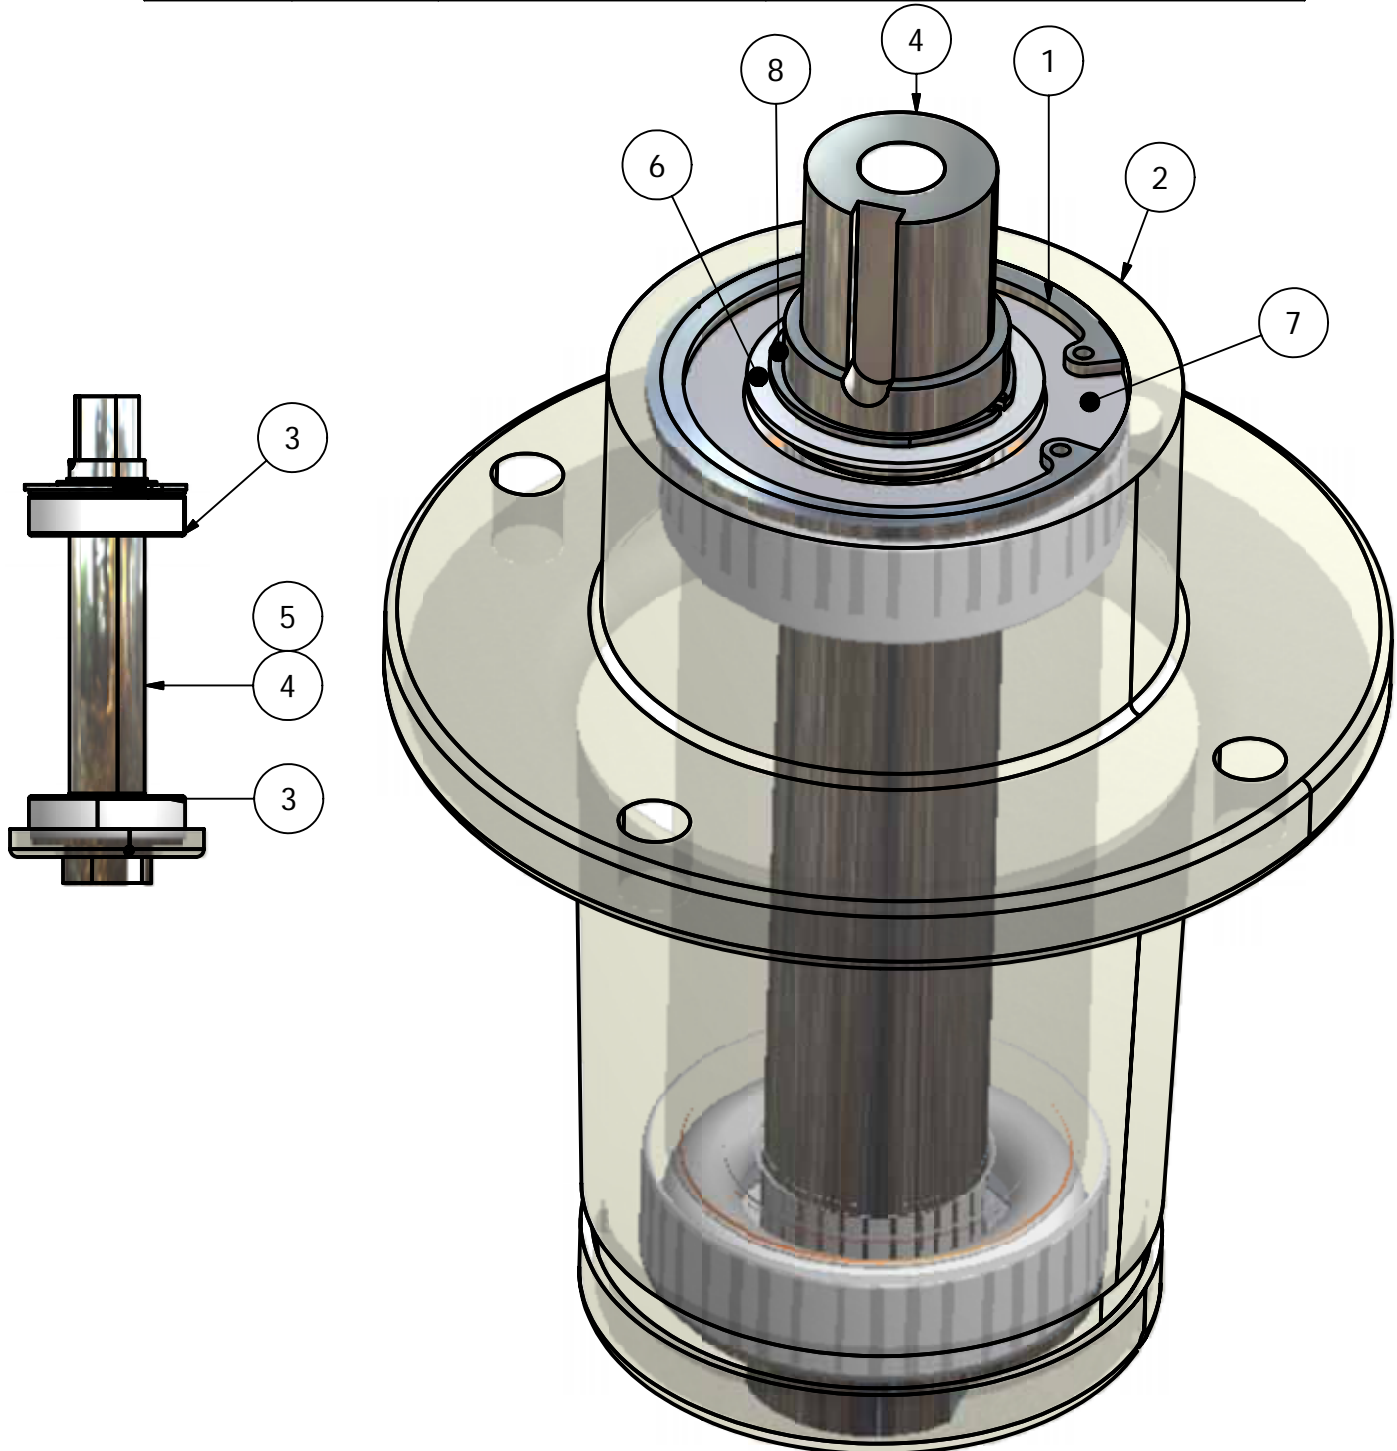

Parts List			
ITEM	QTY	PART NUMBER	DESCRIPTION
1	2	037-6009-00	Bearing Retainer Ring
2	1	037-6017-00	Spindle Housing
3	2	037-6023-00	Bearing
4	1	037-6019-00	Short Shaft
5	1	037-6018-00	Long Shaft
6	2	037-6021-00	Small Bearing Spacer
7	2	037-6020-00	Large Bearing Spacer
8	1	037-6022-00	Shaft Retainer Ring