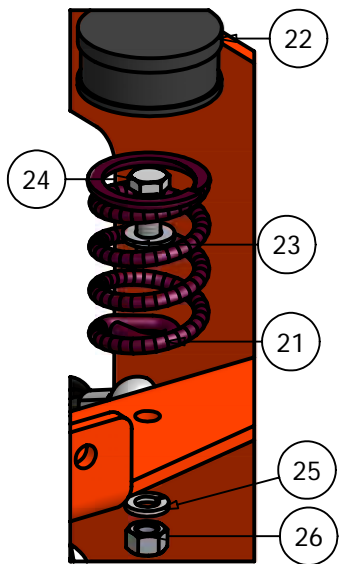

AOS Seat Frame

DETAIL A