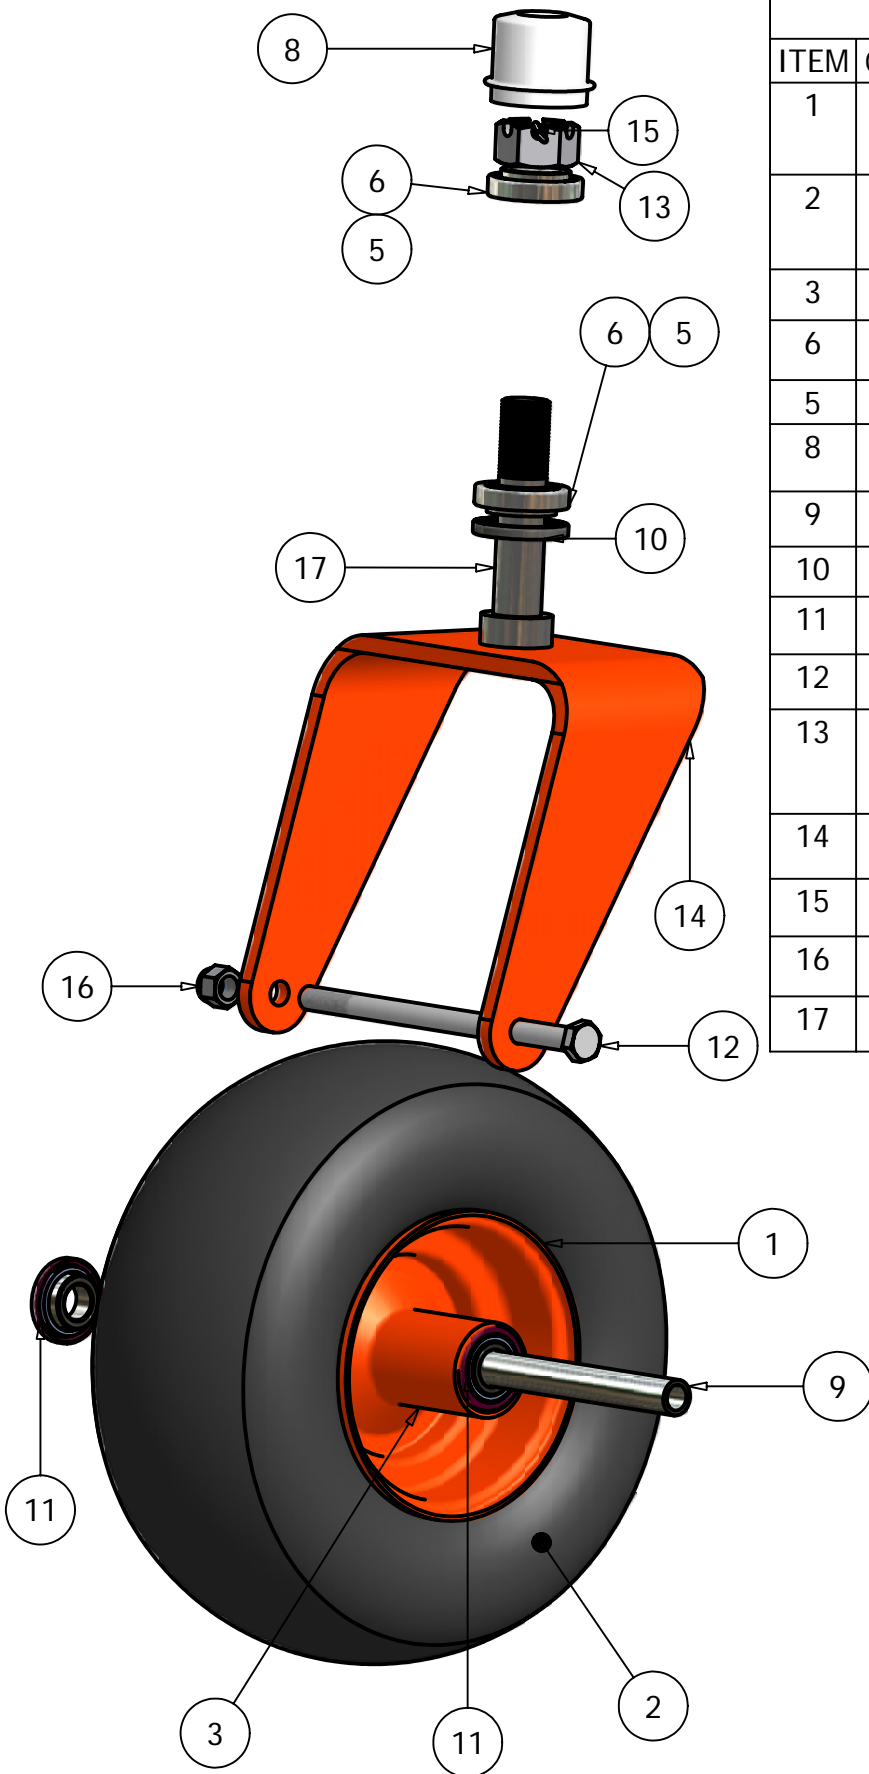

Front Wheel			
ITEM	QT	PART NUMBER	DESCRIPTION
1	1	022-2006-00	13" x 6.50 - 6" Tire and Wheel Assembly
2	1	022-5347-00	13" x 6.50 - 6" Tire ONLY
3	1	022-7002-00	6" Wheel ONLY
6	2	010-7001-00	Bearing
5	2	011-7002-00	Race
8	1	014-7005-00	Dust Cover
9	1	025-5202-00	Front Wheel Spacer
10	1	012-7003-00	Seal
11	2	022-7009-00	Wheel Bearing
12	1	018-7010-00	1/2" x 9" Bolt
13	1	013-7004-00	1" Fine Threaded Castle Nut
14	1	023-7913-00	Front Fork with Spindle
15	1	020-7022-00	1/8" x 2 1/4" Cotter #8
16	1	013-6037-00	1/2" Nylock Nut
17	1	037-0001-00	Front Fork Spindle