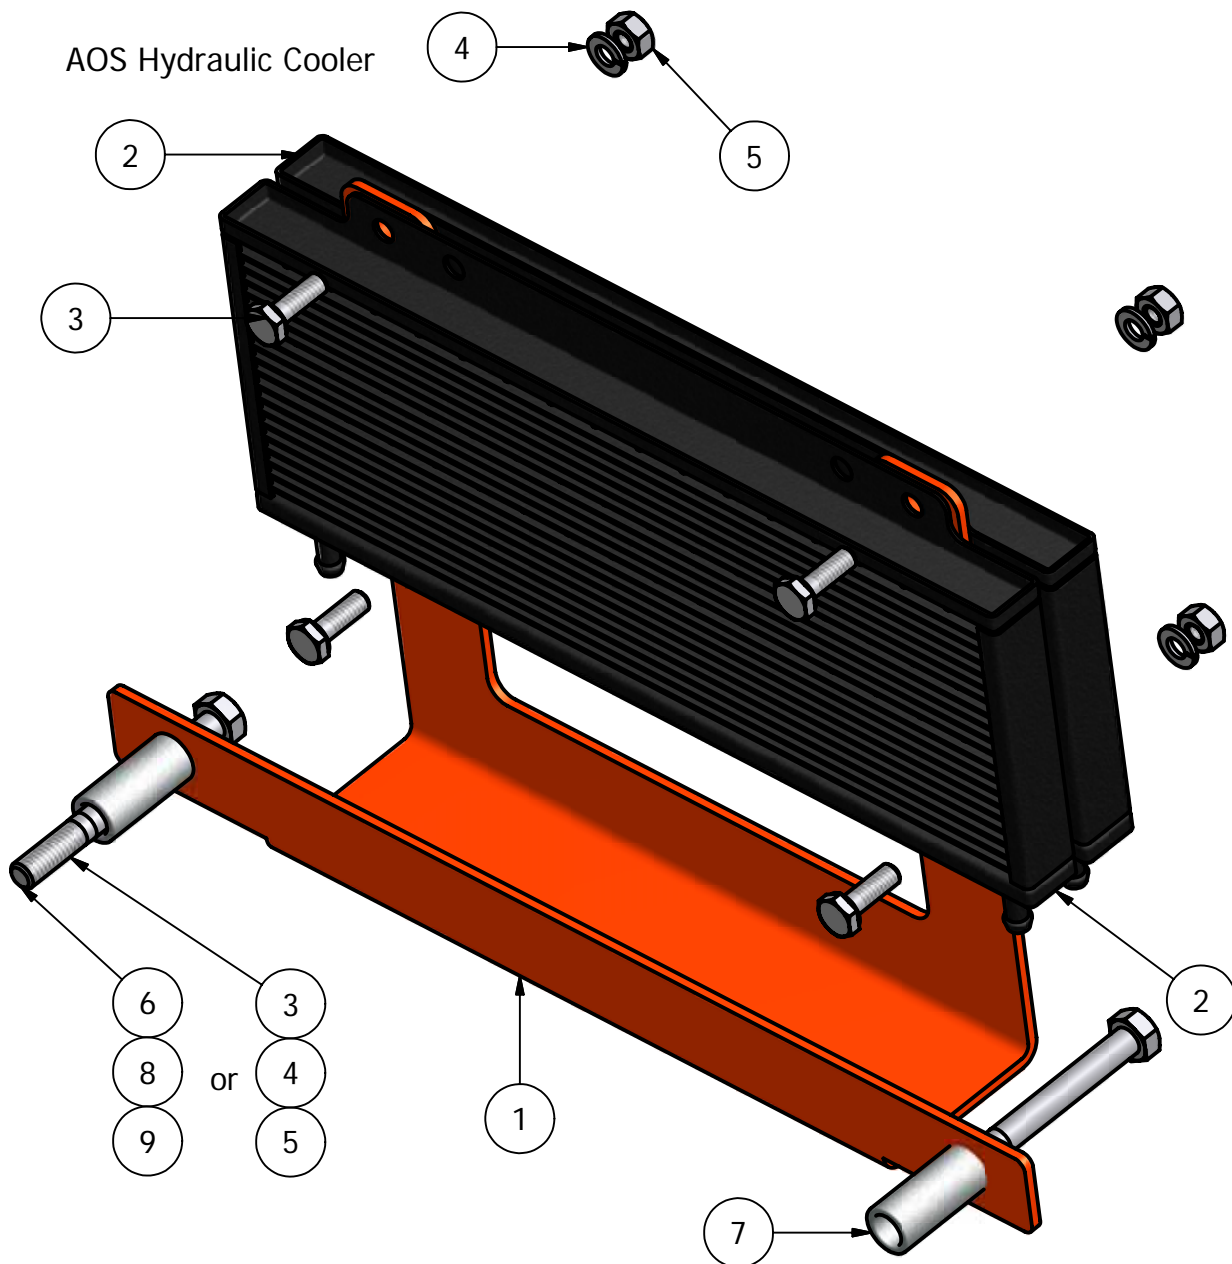

Parts List			
ITEM	QTY	PART NUMBER	DESCRIPTION
1	1	057-5950-00	Cooler Holder
2	2	061-8012-00	Hydraulic Cooler
3	4	018-8052-00	1/4" x 3/4" Hex Bolt
4	4	019-4008-00	1/4" Lock Washer
5	4	013-8039-00	1/4" Hex Nut
6	2	018-5355-00	5/16" x 6" Hex Bolt (35hp AOS)
7	2	025-3100-00	5" Cooler Holder Spacer (35hp AOS)
8	1	019-8051-00	5/16" Lock Washer
9	1	013-8043-00	5/16" Nut
27 Kawasaki Only			
ITEM	QTY	PART NUMBER	DESCRIPTION
3	4	018-8052-00	1/4" x 3/4" Hex Bolt
4	4	019-4008-00	1/4" Lock Washer
5	4	013-8039-00	1/4" Hex Nut