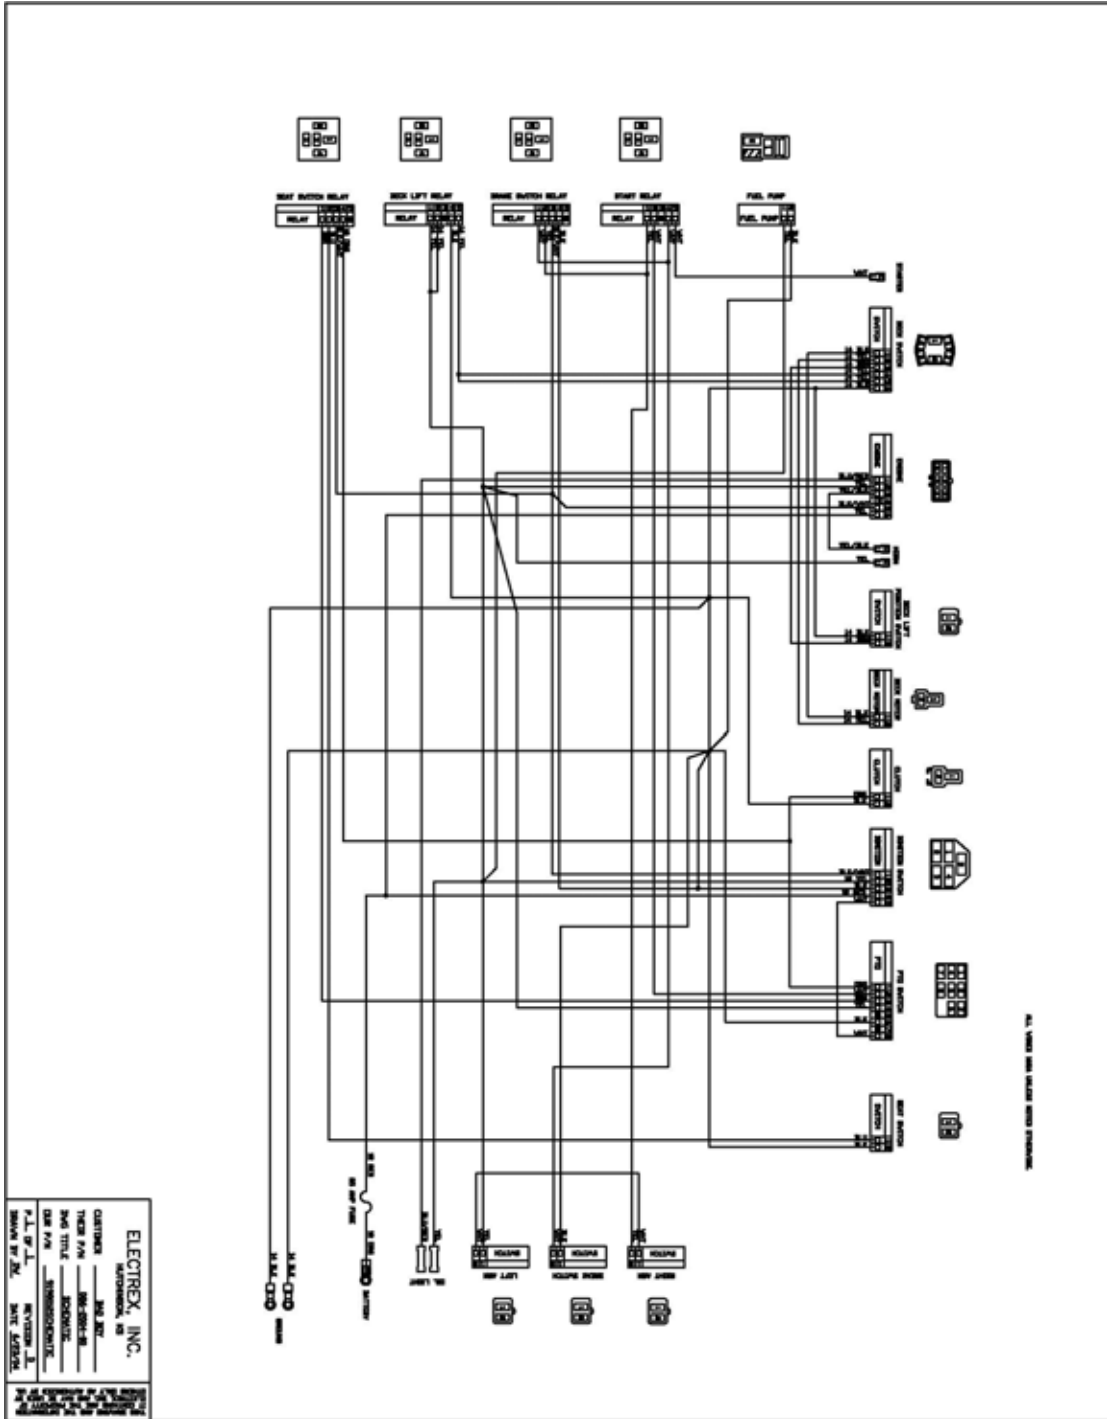

72" Deck			
ITEM	QTY	PART NUMBER	DESCRIPTION
1	1	041-0236-00	72" Deck Belt
2	1	060-7205-00	72" Deck
3	3	038-7230-00	72" Fusion Blade
4	3	037-6015-00	Spindle
5	2	014-7204-00	Pulley Guard
6	1	034-9035-00	Deck Idler Spring
7	3	033-7203-00	7" Deck Pulley
8	2	033-6001-00	4 3/4" Idler Pulley
9	2	031-6028-00	Deck Support Arm (Right)
10	2	031-6027-00	Deck Support Arm (Left)
11	2	033-5001-01	5 3/4" Flat Idler Pulley
12	1	039-6936-00	Deck Idler Arm
13	2	048-6056-00	Turnbuckle
14	2	046-6044-00	Female Yoke
15	2	046-6048-00	Male Yoke
16	2	047-6047-00	3" Chain
17	4	045-6043-00	5/16" Knob
18	6	022-5234-00	Anti-Scalp Rollers
19	1	018-5311-00	5/8" x 4" Hex Bolt
20	2	019-6017-00	.635 ID Plastic Washer
21	1	024-6034-00	Grease Fitting (Drive-In Type)
22	2	032-6033-00	5/8" ID x 1 1/8" Brass Bushing
23	2	018-6036-00	1/2" x 2 1/2" Hex Bolt
24	5	018-6012-00	3/8" x 1 1/4" Hex Bolt
25	13	019-5037-00	3/8" Lock Washer
26	17	013-6014-00	3/8" Hex Nut
27	18	018-5040-00	3/8" x 1 1/4" Hex Bolt
28	3	018-6019-00	1/2" x 1 1/2" Fine Thread Bolt
29	3	019-5007-00	1/2" Lock Washer
30	3	018-6021-00	5/8" x 1.5" Fine Threaded Bolt
31	3	019-4807-00	5/8" Lock Washer
32	2	025-5338-00	1 1/2" Pulley Spacer
33	1	025-5339-00	1 3/4" Pulley Spacer
34	1	018-6054-00	1/2" x 3 1/2" Bolt
35	6	013-5300-00	1/2" Flange Nut
36	6	018-5015-00	5/16" x 1" Hex Bolt
37	6	018-5019-00	1/2" x 4" Bolt (Grade 8)
38	2	013-6058-00	3/4" Left Handed Nut
39	4	018-6059-00	5/8" x 2 1/2" Hex Bolt
40	4	013-7021-00	5/8" Nylock Nut
41	2	013-6051-00	3/8" Fine Threaded Jam Nut
42	12	013-5041-00	3/8" Nylock Nut
43	2	019-5029-00	3/8" Flat Washer
44	3	018-5250-00	3/8" x 3/4" Hex Bolt
45	2	019-6042-00	.360 ID Plastic Washer
46	2	013-8047-00	5/16" Nylock Nut
47	4	019-5010-00	1/2" Brass Washer
48	2	018-7050-00	1/2" x 4 1/2" Bolt
49	3	019-6020-00	1/2" Cupped Washer
50	14	013-8050-00	1/2" Flange Lock Nut
51	1	025-5337-00	1 1/4" Pulley Spacer
52	3	030-6029-00	3/8" Set Screw
53	1	039-4880-00	2007 Hanger Plate
54	1	210-6005-00	Rubber Side Discharge
55	5	018-5020-00	5/16" x 1 1/2" Carriage Bolt
56	5	013-8049-00	5/16" Nylock Flange Nut
57	1	039-4881-00	2007 Lower Hanger Plate
58	1	018-7016-00	1/2" x 3" Bolt
59	1	206-6017-00	2007 Lower Hanger Plate

27hp Kawasaki Wiring Schematic