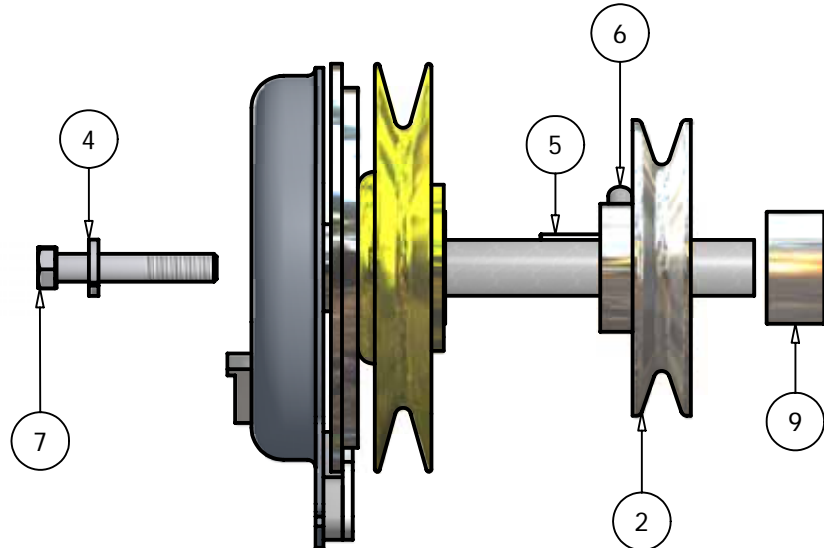

Parts List			
ITEM	QTY	PART NUMBER	DESCRIPTION
1	1	014-2004-00	Pump Cover (35 hp)
2	1	043-2004-00	Muffler Guard (35hp)
3	1	052-5020-00	Cover Latch
4	6	018-8052-00	1/4" x 3/4" SS Buttonhead Bolt
5	1	019-4008-00	1/4" Lock Washer
6	1	013-8039-00	1/4" Nut
7	2	013-5019-00	1024 Nylock Nut
8	1	018-8057-00	1024 x 3/4" Buttonhead Bolt

AOS Pump Plate/ Clutch Assembly

Parts List

ITEM	QTY	PART NUMBER	DESCRIPTION
1	1	041-5048-00	Pump Belt
2	1	050-5407-00	Hydraulic Pump (Right)
3	1	050-5308-00	Hydraulic Pump (Left)
4	2	033-5011-00	5" Pump Pulley
5	1	070-5035-00	Clutch
6	1	039-5944-98	Pump Idler Bracket
7	1	057-5906-00	PTO Engager Holder
8	1	024-6034-00	Grease Fitting (Drive-In Type)
9	1	018-6036-00	1/2" x 2 1/2" Hex Bolt
10	2	013-5019-00	1024 Nylock Nut
11	1	013-5300-00	1/2" Flange Nut
12	6	018-6012-00	3/8" x 1 1/2" Hex Bolt
13	4	019-5029-00	3/8" Flat Washer
14	6	019-5037-00	3/8" Lock Washer
15	6	013-6014-00	3/8" Nut
16	1	019-8053-00	7/16" Lock Washer
17	2	019-6017-00	.635 ID Plastic Washer
18	1	018-5300-00	7/16" x 2 1/2" Fine Thread Bolt
19	1	013-5301-00	5/8" Nylock (1/2 Jam)
20	6	018-5043-00	3/8" x 1 1/4" Carriage Bolt
21	2	042-5012-00	5mm x 1.25" Key
22	1	018-5311-00	5/8" x 4" Hex Bolt
23	2	018-8058-00	1024 x 1" Buttonhead Bolt
24	6	013-5041-00	3/8" Nylock Nut

AOS Clutch Stack

35 Vanguard

27 Kawasaki

Clutch Assembly		
ITEM	PART NUMBER	DESCRIPTION
1	070-1000-00	Clutch Assembly
2	033-5034-00	4 3/4" Motor Pulley
3	018-5300-00	7/16" x 2 1/2" Fine Thread Bolt
4	019-8053-00	7/16" Lock Washer
5	042-6030-00	1/4" x 1" Key
6	030-6029-00	3/8" Set Screw
7	018-5028-00	10mm x 552 Bolt
8	019-6029-00	1 1/8" Flat Spacer
9	025-5032-00	1 1/8" Collar Spacer