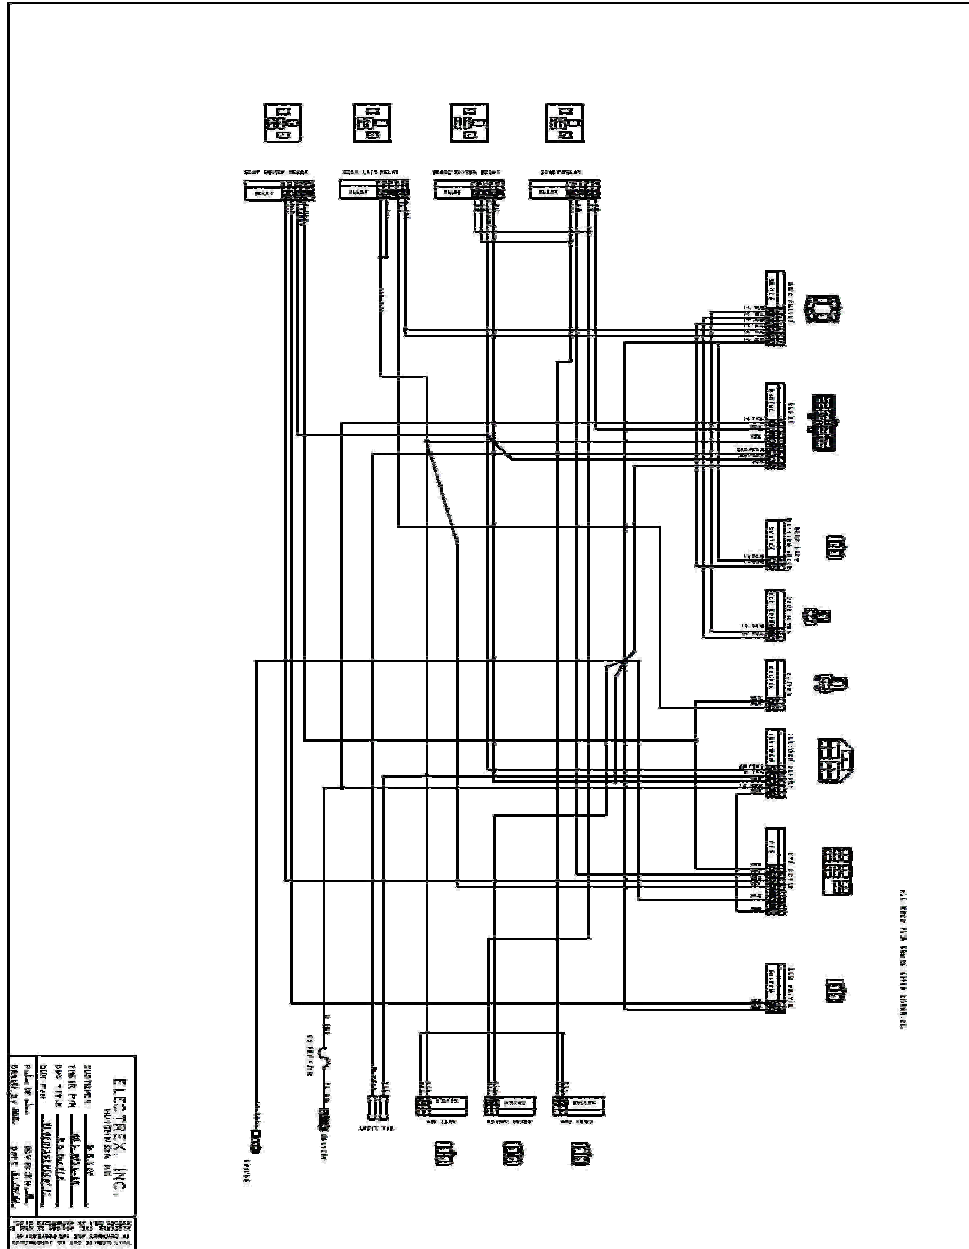

35hp Vanguard Wiring Schematic