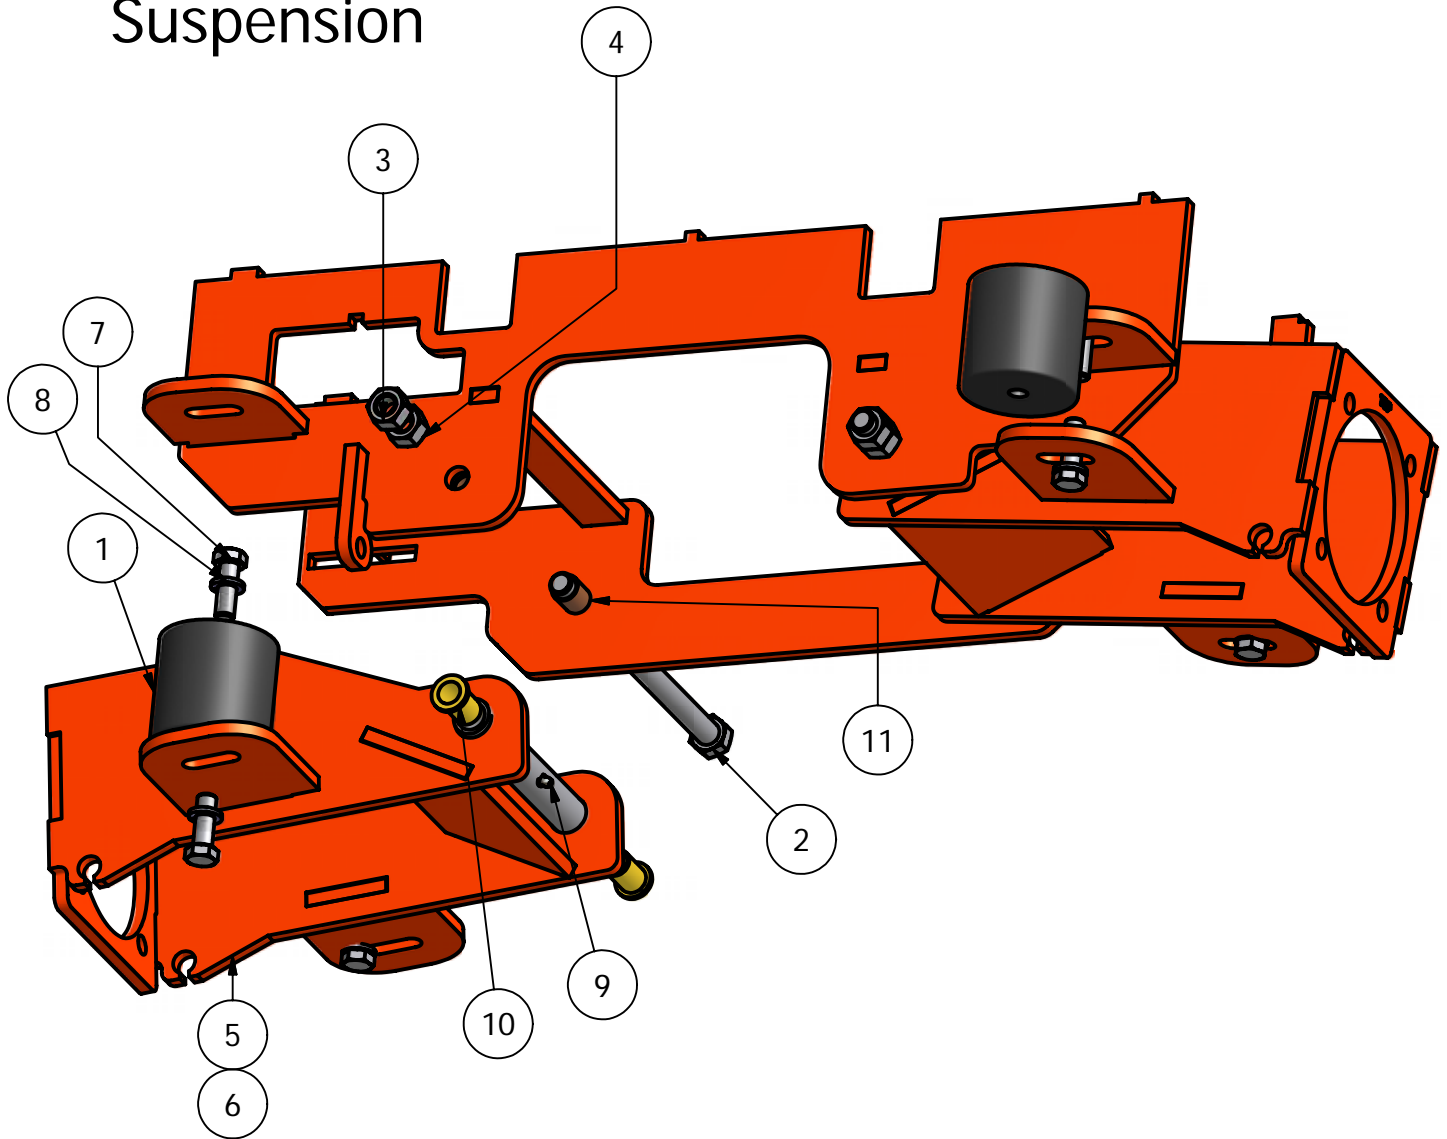

Suspension

Parts List			
ITEM	QTY	PART NUMBER	DESCRIPTION
1	4	032-9000-00	Vibration Mount
2	2	018-2051-00	5/8" x 10" Hex Bolt (Grade 8)
3	2	013-5301-00	5/8" Nylock 1/2 Jam
4	2	013-5020-00	5/8" Nut
5	2	070-8000-00	60" Inner Suspension Cage
6	2	070-8001-00	72" Inner Suspension Cage
7	8	018-5006-00	1/2" x 1 1/2" Hex Bolt
8	8	019-5007-00	1/2" Lock Washer
9	2	024-6034-00	Grease Fitting (Drive-In)
10	4	032-5050-00	Shoulder Spacer
11	4	215-2000-00	3/4" Brass Bushing