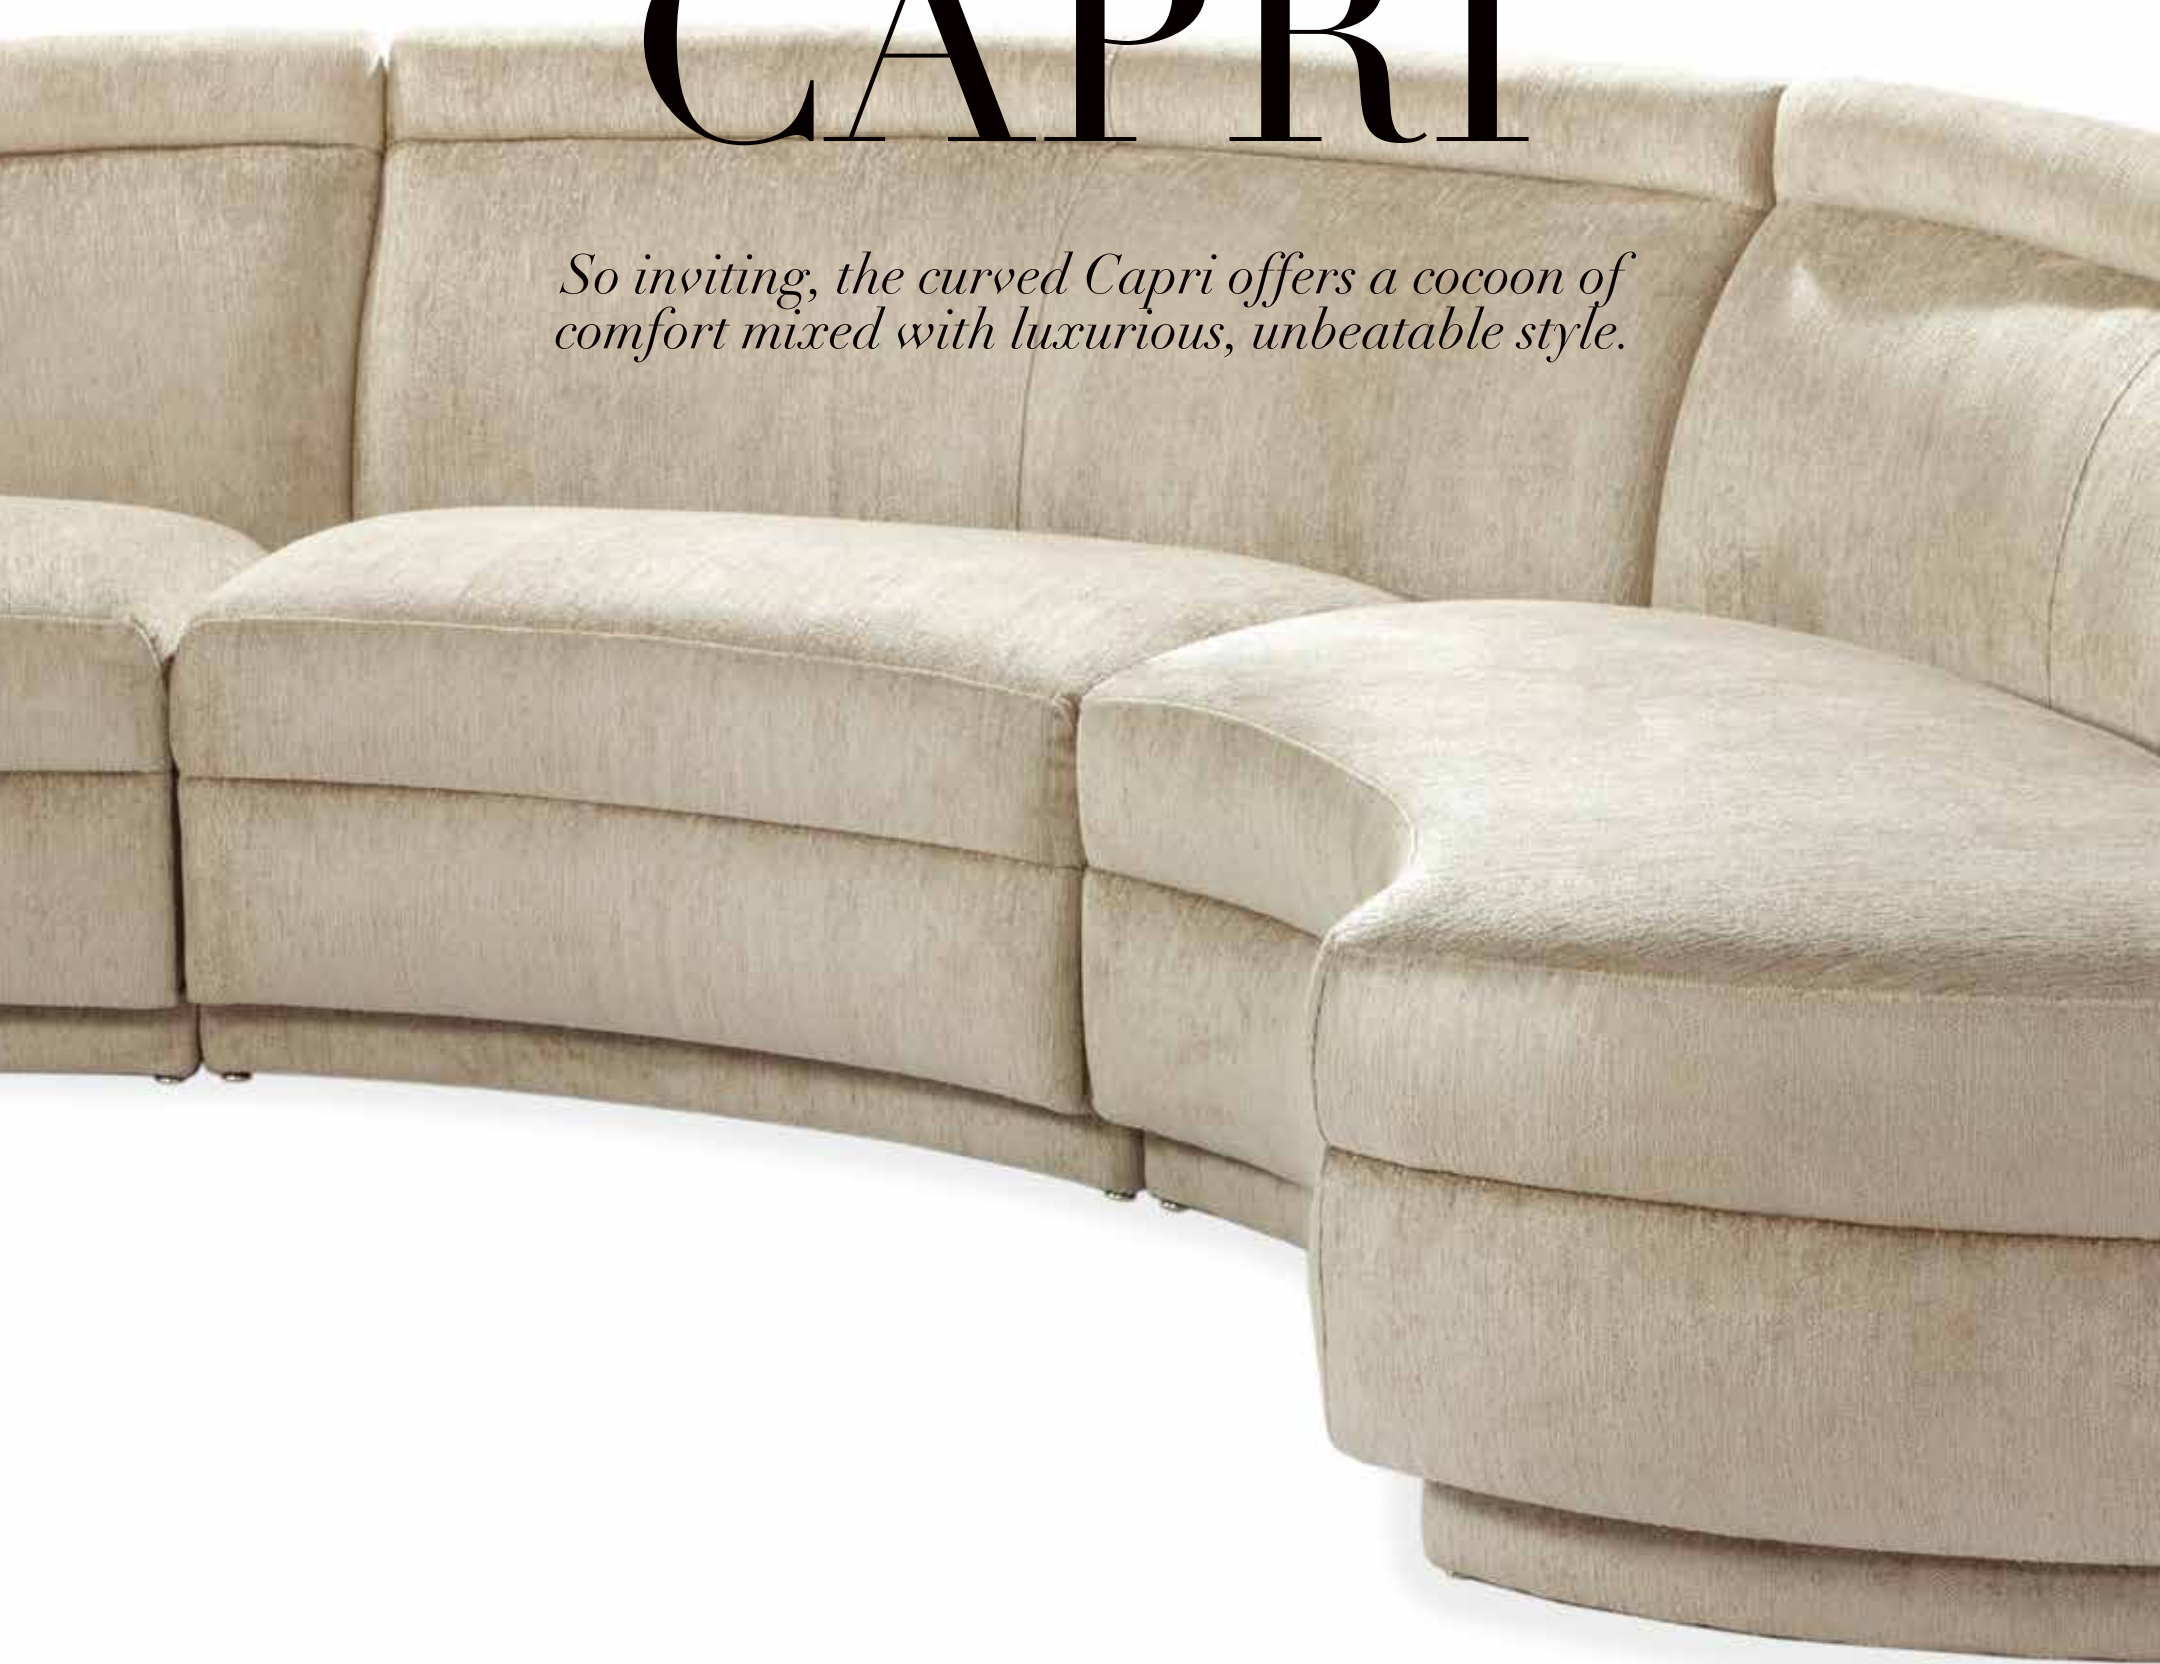

CAPRI

So inviting, the curved Capri offers a cocoon of comfort mixed with luxurious, unbeatable style.

C Q

C Q

C

C

C Q

C

C