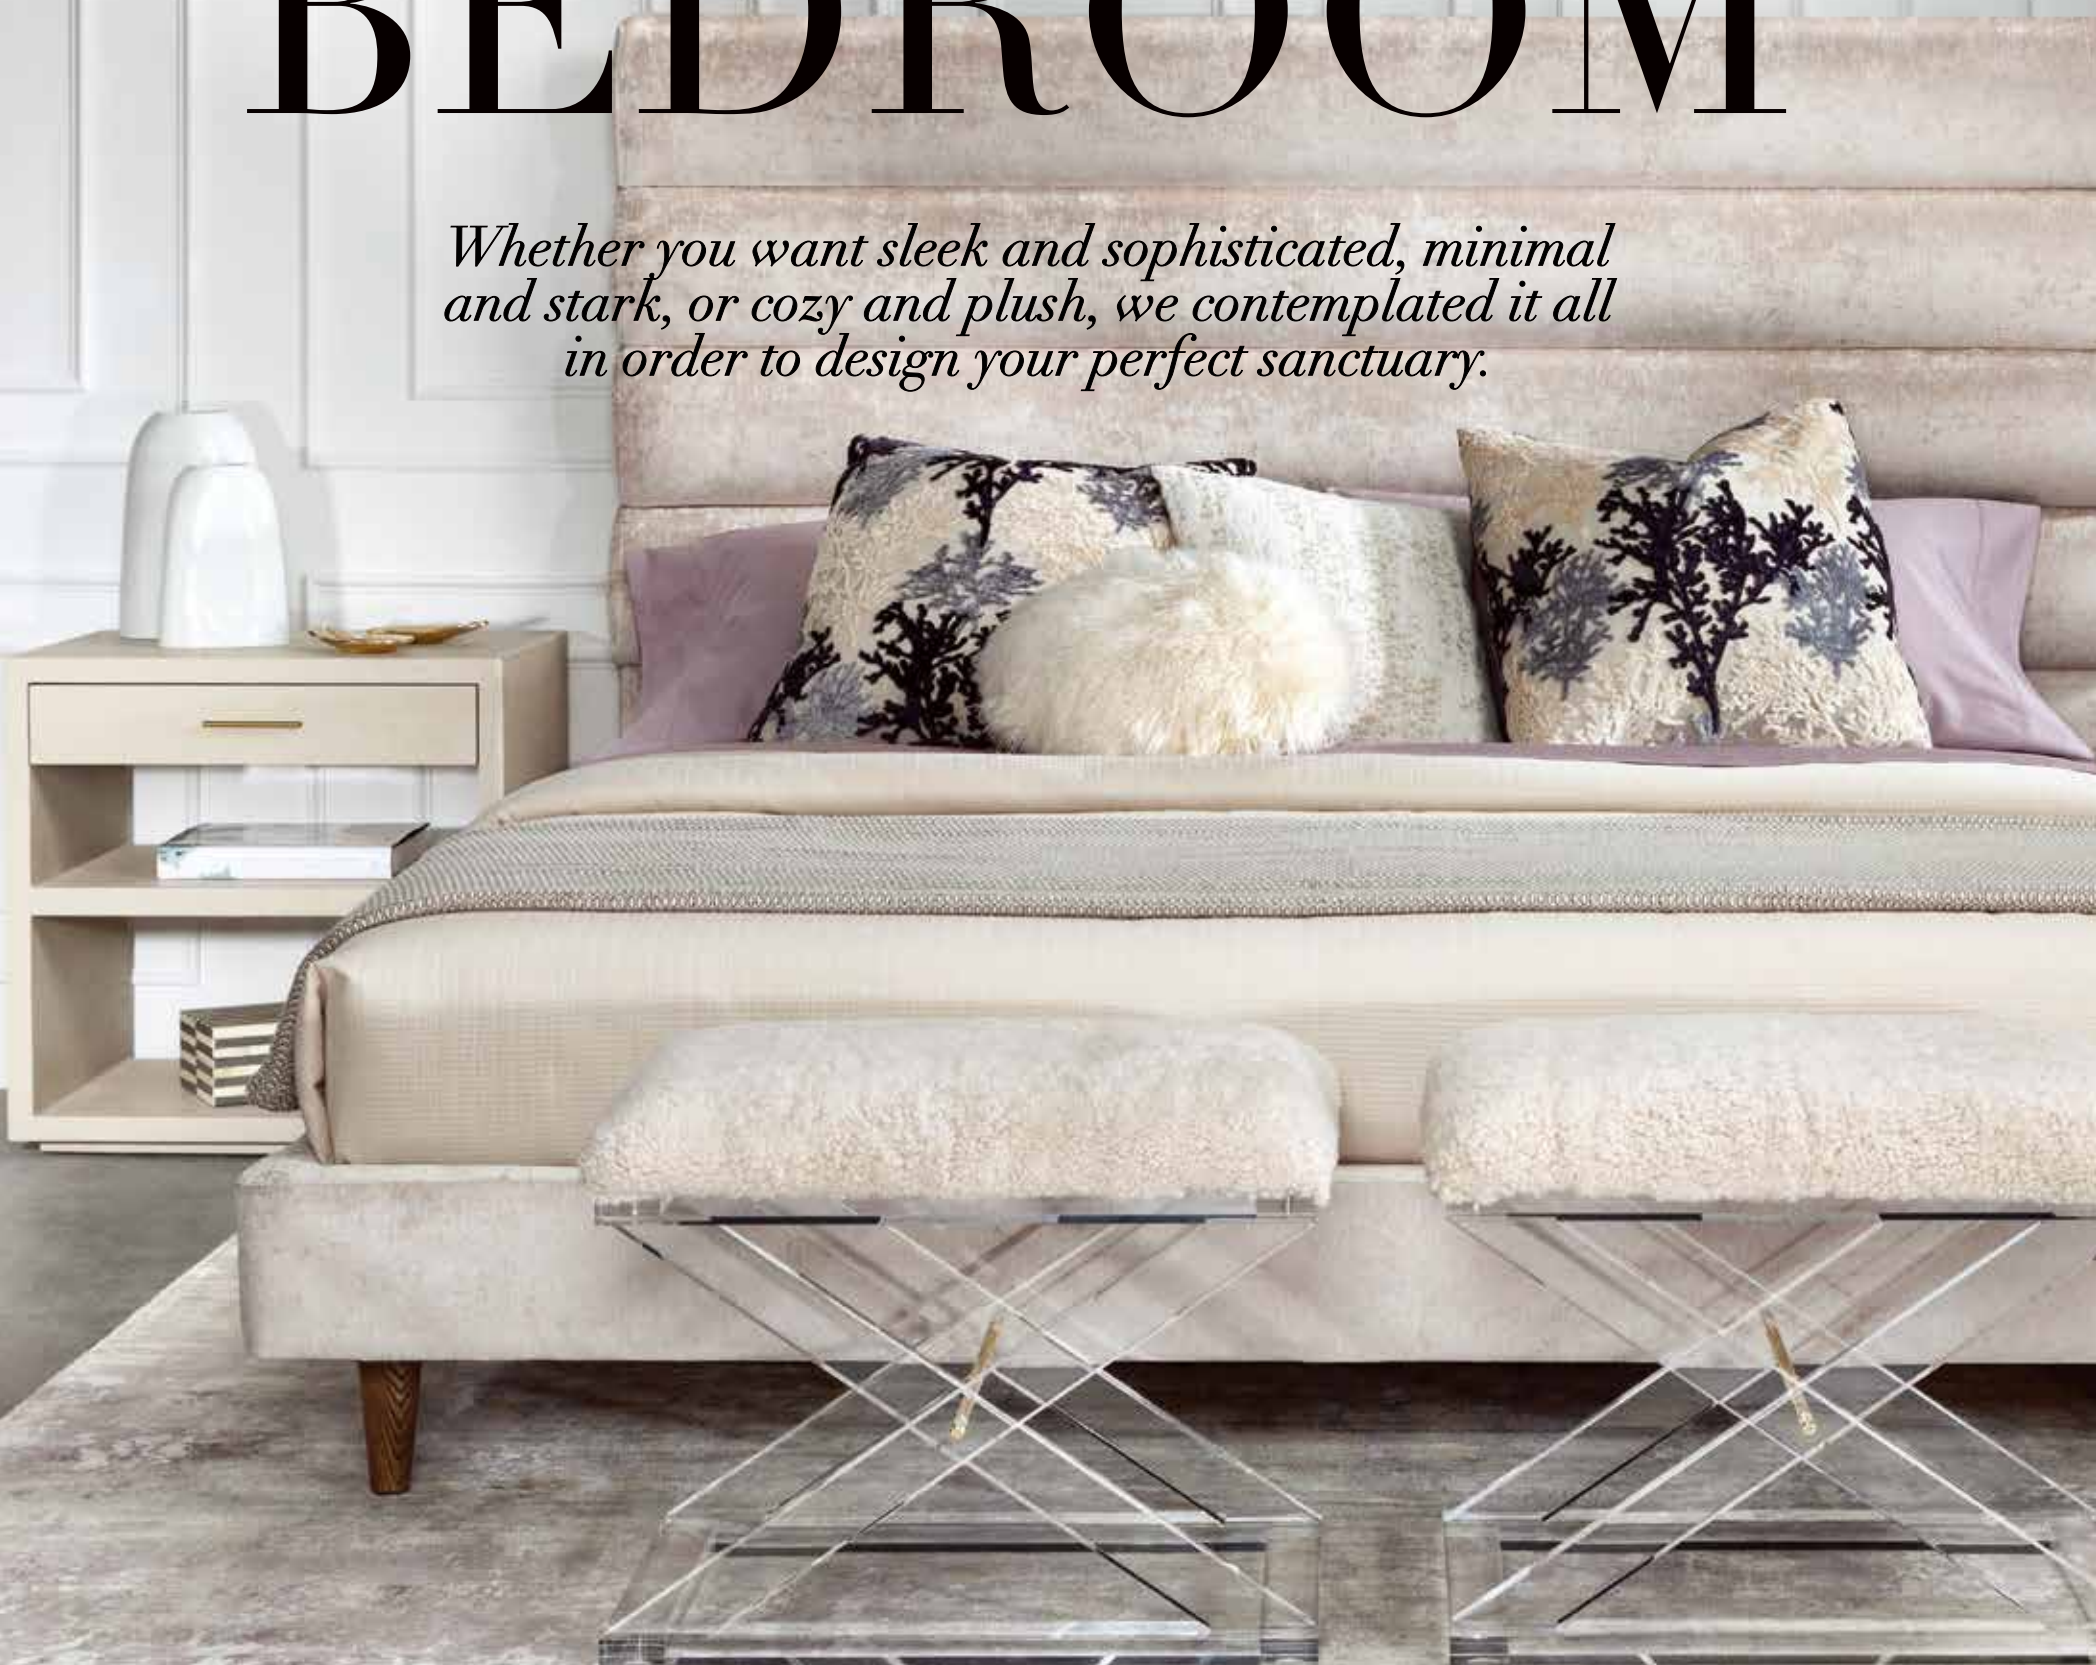

# BEDROOM

*Whether you want sleek and sophisticated, minimal and stark, or cozy and plush, we contemplated it all in order to design your perfect sanctuary.*

B150-20K60H  
CHANNEL KING BED - TALL  
DIMENSIONS  
60"H X 84"W X 91"D;  
SLAT H - 12"  
AS SHOWN  
NIGHT 47204-03/WALNUT  
AVAILABLE IN ALL IH  
CUSTOM FABRICS AND COM