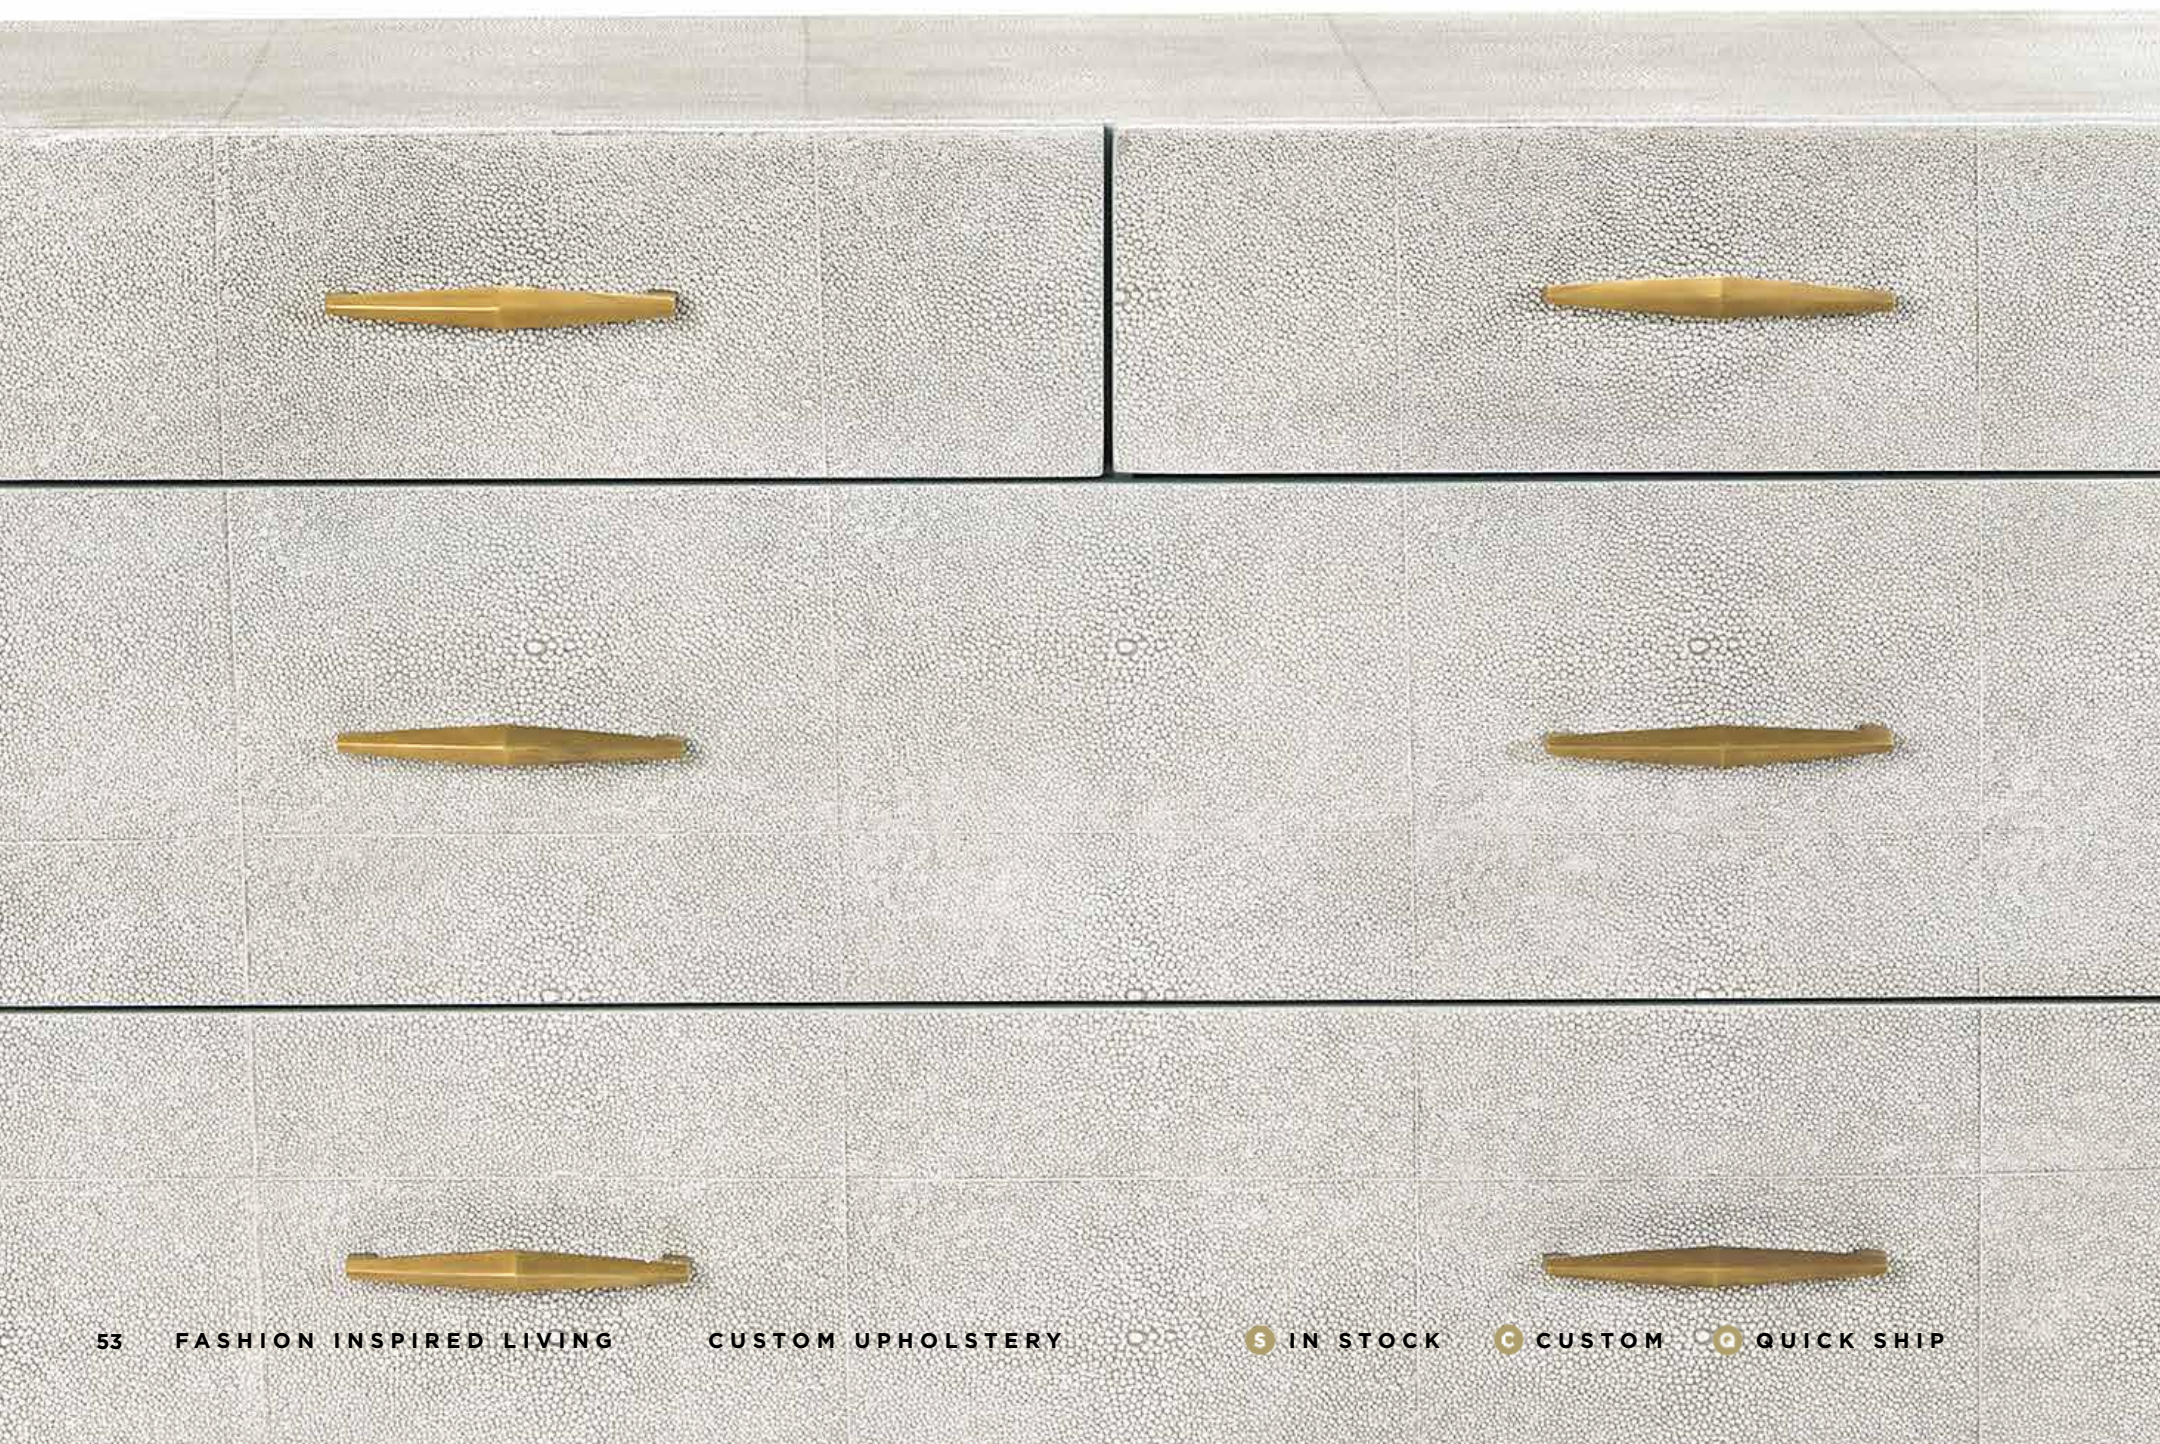

# MORAND

*Featuring faux shagreen in our sorrel grey finish with antique brass hardware, the Morand collection makes a luxurious, classic statement.*

188143  
**MORAND 6 DRAWER CHEST**  
DIMENSIONS  
35"H X 64"W X 18"D  
MATERIAL  
FAUX SHAGREEN/  
METAL  
FINISH  
SORREL GREY/  
ANTIQU BRASS