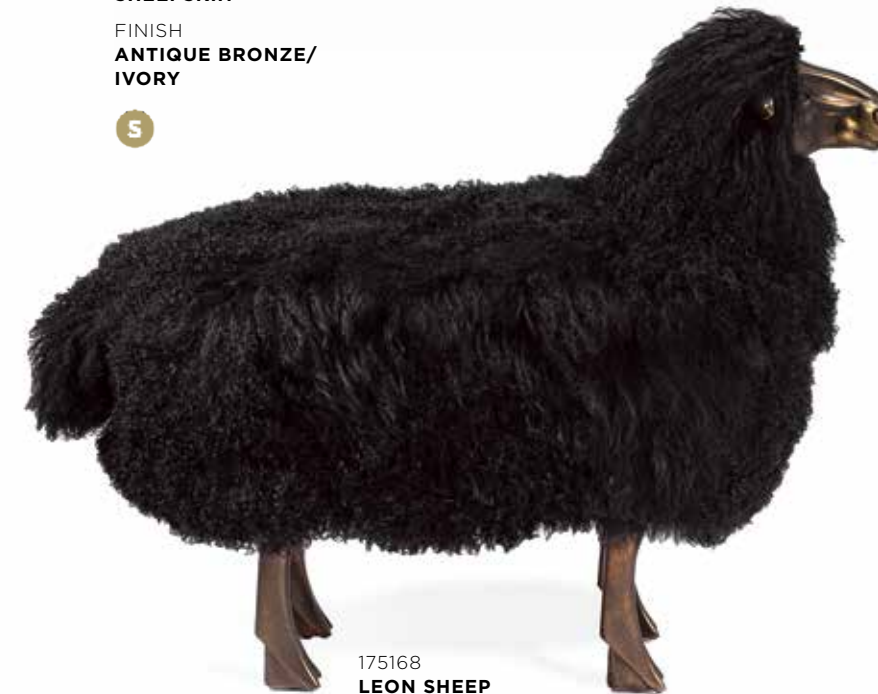

175168
**LEON SHEEP
SCULPTURE**
DIMENSIONS
33"H X 44"W X 18"D;
SH - 23"
MATERIAL
IRON/RESIN/
SHEEPSKIN
FINISH
ANTIQUE BRONZE/
BLACK

S