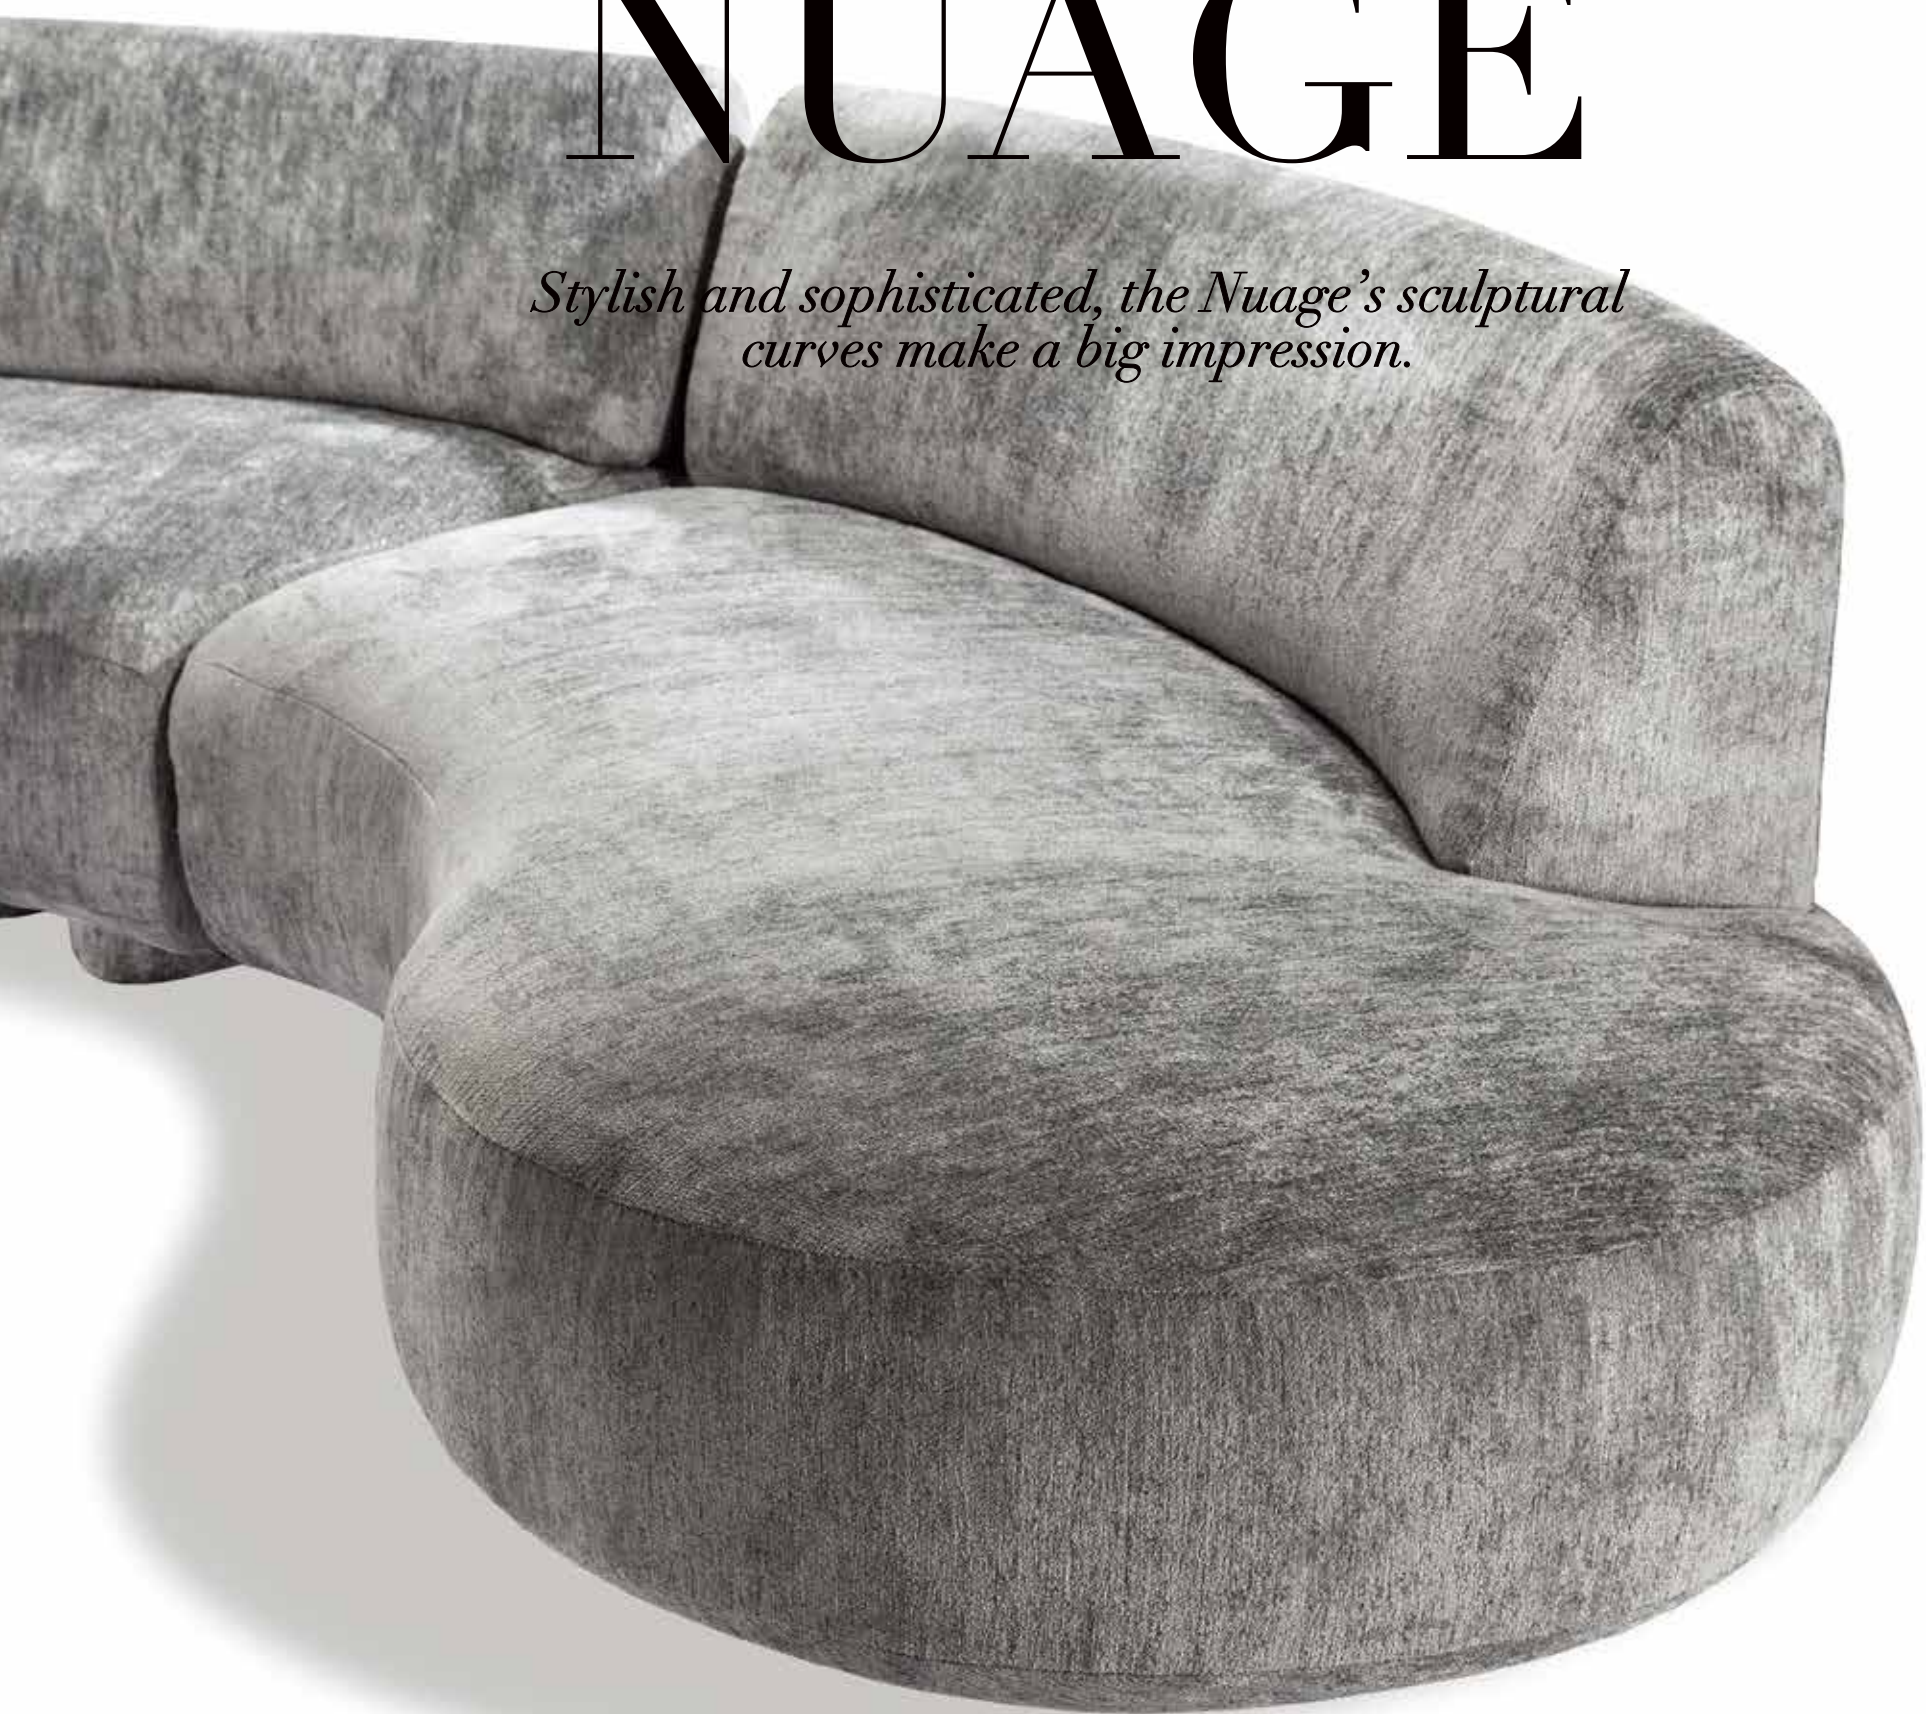

NUAGE

Stylish and sophisticated, the Nuage's sculptural curves make a big impression.

9711B-01R
NUAGE SOFA - UPHOLSTERED PLINTH
DIMENSIONS
31"H X 96"W X 46"D;
SH - 18"; SD - 24" - 28"
AS SHOWN
FROST 47303-90
AVAILABLE IN ALL IH CUSTOM
FABRICS AND COM

C

9711W-01R
NUAGE SOFA - WOOD PLINTH
DIMENSIONS
31"H X 96"W X 46"D;
SH - 18"; SD - 24" - 28"
AS SHOWN
FROST 47303-90/WALNUT
AVAILABLE IN ALL IH CUSTOM
FABRICS AND COM

C