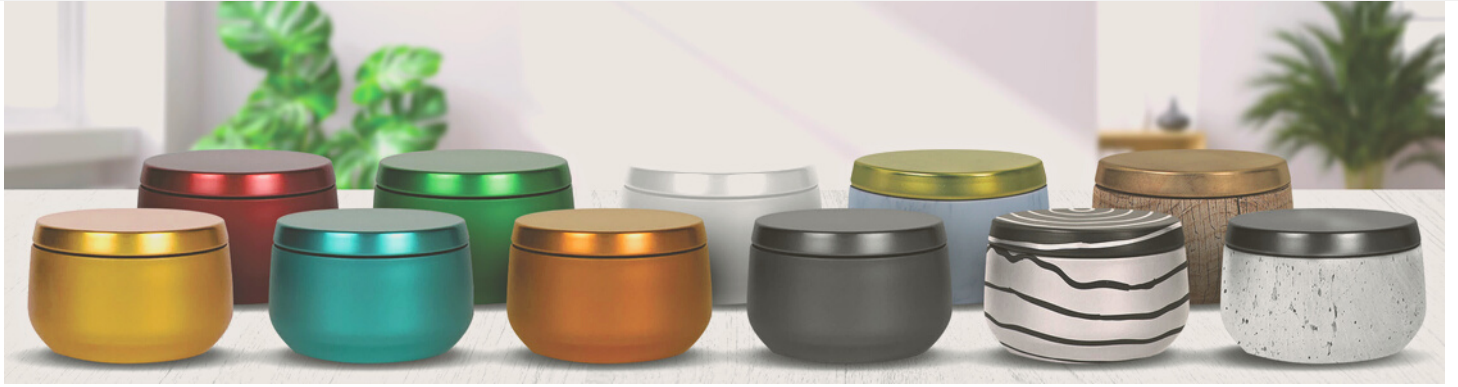

## Premium Candle Tins – 4 oz

Hearts & Crafts candle tins are ideal for candle creators and DIY candle-making projects. They also serve as compact and modern multipurpose storage containers that can adorn any area. The 4 oz round candle tins with lids are coated in shades of black, gold, white, wine, and teal to go with most color schemes of any space.

## Premium Candle Tins – 8 oz

Hearts & Crafts candle tins are ideal for candle creators and DIY candle-making projects. They also serve as versatile and modern multipurpose storage containers that can adorn any area. The 8 oz round candle tins with lids are coated in a variety of colors, designs, and patterns to go with most color schemes of any space.