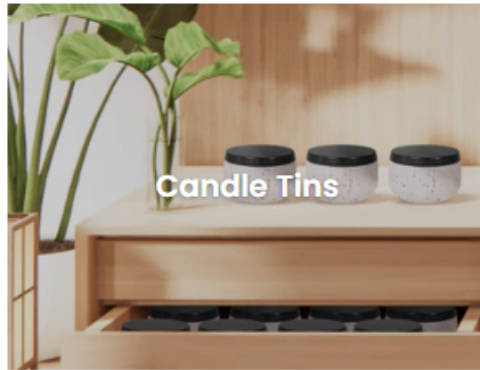

Candle Tins