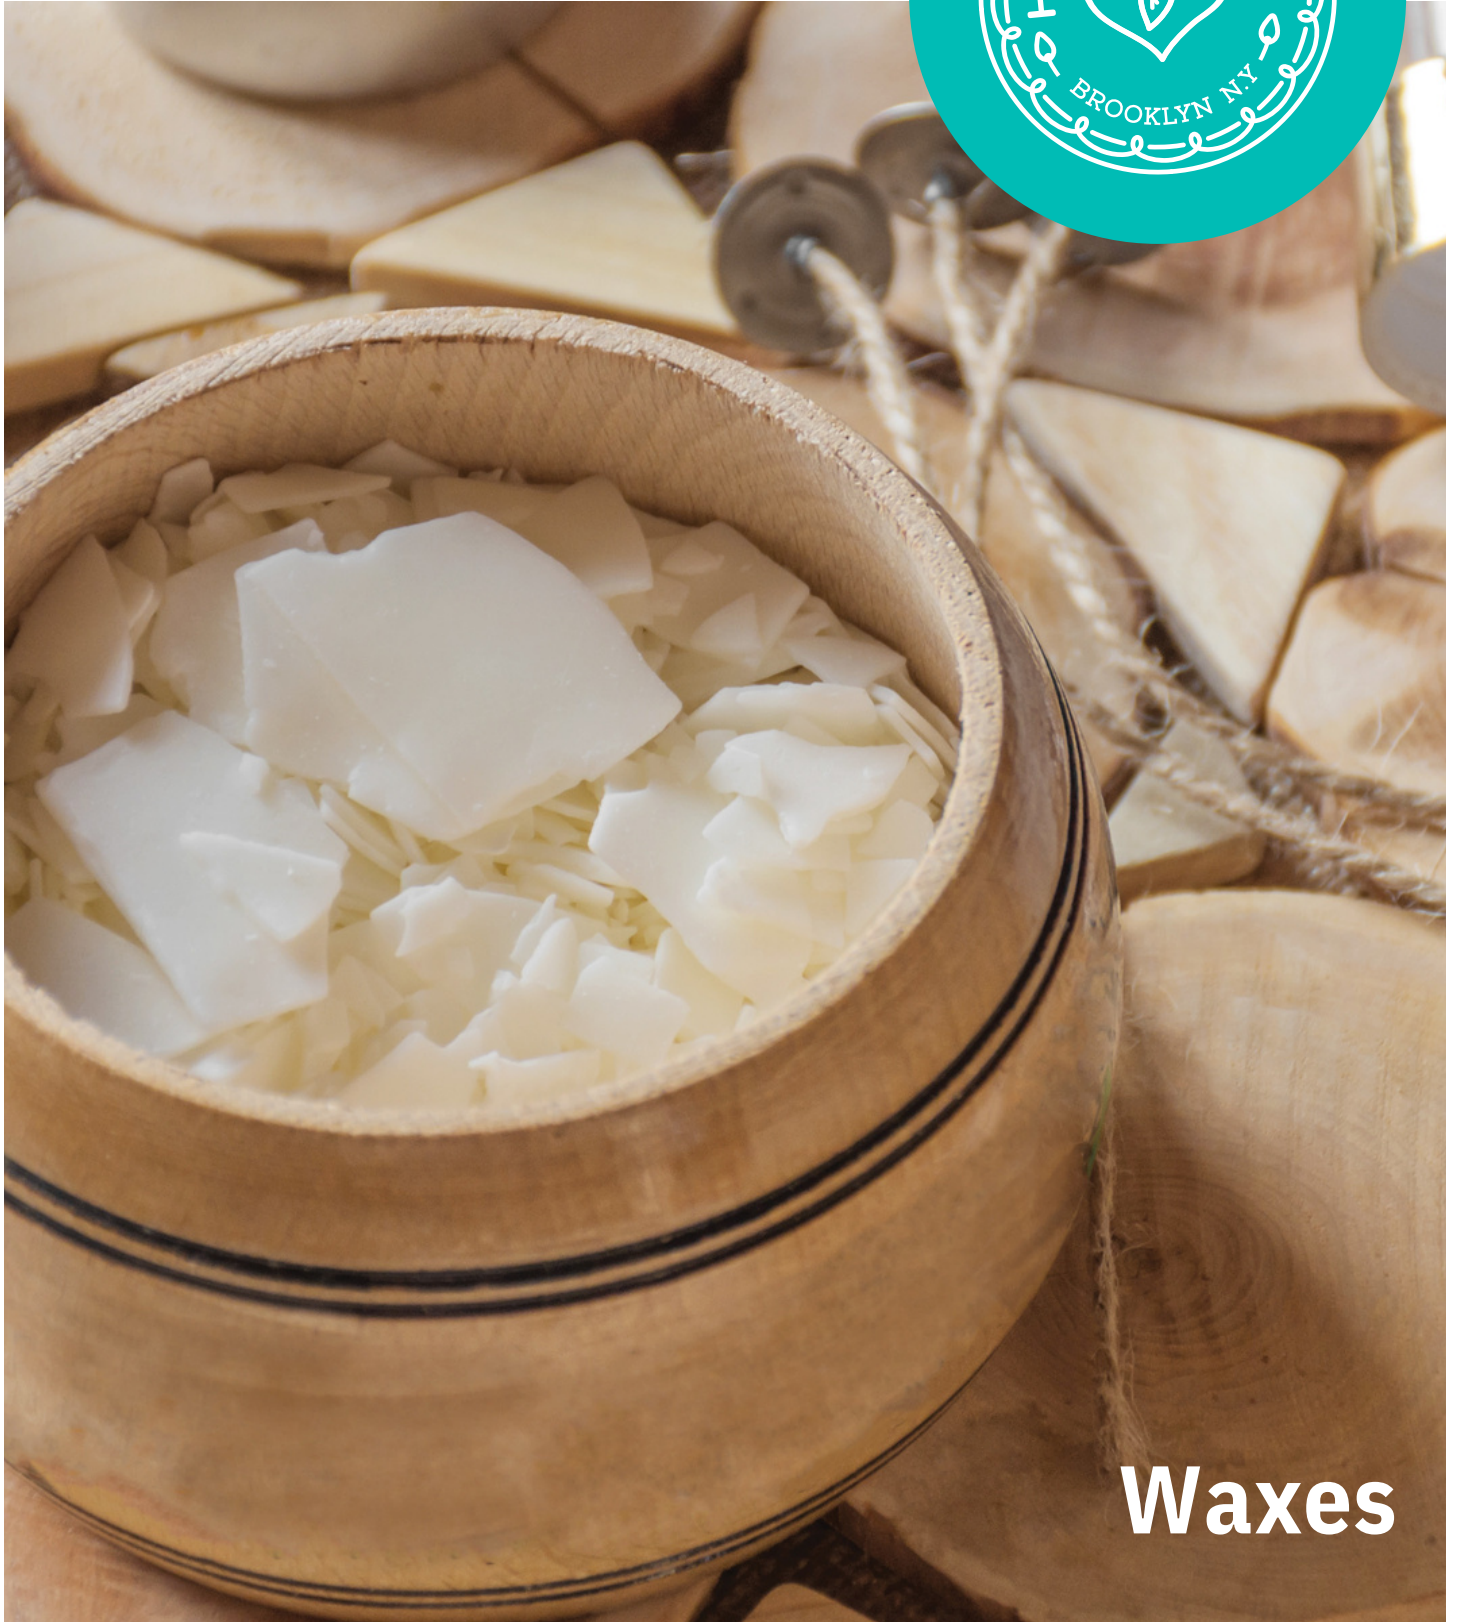

2022-2023 CATALOG

Waxes