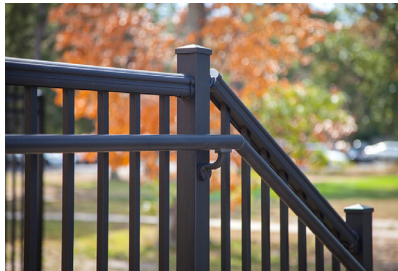

Barrette
OUTDOOR LIVING

rdi®

INTRODUCING

RDI® Elevation™ Railing

Comes in pre-assembled kits that span up to 6' wide and install 40% faster than other railing systems.

NEW

RDI AVALON ALUMINUM RAILING

3 COLORS: MATTE BLACK, WHITE, MATTE BRONZE

PANEL INFILLS AVAILABLE IN SEVERAL STYLES AND COLORS. GLASS, DECORATIVE AND PRIVACY OPTIONS TO CHOOSE FROM.

SMITH & SONS LUMBER CO.

10293 S MAIN ST
RAPID RIVER, MI 49878
906-474-6451

weekes
FOREST PRODUCTS, INC.