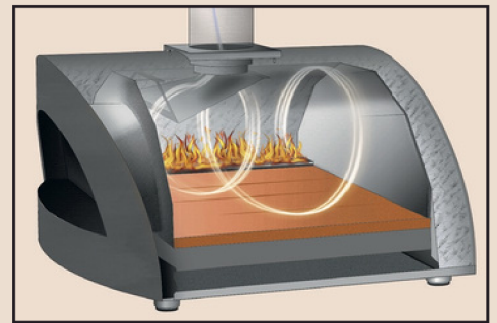

1 pizza

40x40 cm
16x16 in

Only Alfa has Heat Genius™, a trifecta of technologies that allow you to consistently bake perfect pizza at home.

01

**Authentic HeatKeeper™
Firebrick**

02

**DoubleDown Ceramic
Superwool® Insulation**

CARATTERISTICHE TECNICHE - TECHNICAL DETAILS

Peso <i>Weight</i>	35 kg 77 lbs	Materiali <i>Materials</i>	lamiera ferro. acciaio inox. fi bra ceramica <i>iron sheet. stainless steel. ceramic fi ber</i>
Dimensioni piano forno <i>Oven fl oor dimensions</i>	40 x 40 cm 16 x 16 in	Tipo di refrattario <i>Type of refractory</i>	Tavella HeatKeeper™ silico-alluminoso <i>Alumina silicate HeatKeeper™ Firebrick</i>
Numero Pizze <i>Pizza capacity</i>	1	Temperatura massima <i>Max oven temperature</i>	500°C 1000°F
Potenza nominale <i>Heat capacity</i>	7 kW	  	