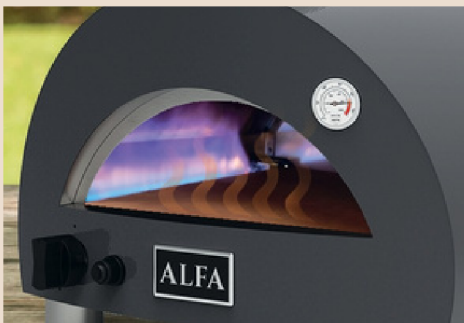

ALFA

© Alfa Forni

The new Portable Pizza Oven by ALFA.

A true Neapolitan Pizza Oven, that marries technology and design in only 35kg.

PORTABLE

LINEA MODERNO

35 kg
77 lbs

500 °C
1000 °F

1 pizza

40x40 cm
16x16 in

Only Alfa has Heat Genius™, a trifecta of technologies that allow you to consistently bake perfect pizza at home.

01

**Authentic HeatKeeper™
Firebrick**

02

**DoubleDown Ceramic
Superwool® Insulation**

03

**Patented Full Effect Full
Circulation Flue System™**

We cracked the code to making great pizza at home

ALFA

**MODERNO
PORTABLE**

GPL - LPG

ANTIQUE RED
FXMD-PT-GROA

ARDESIA GREY
FXMD-PT-GGRA