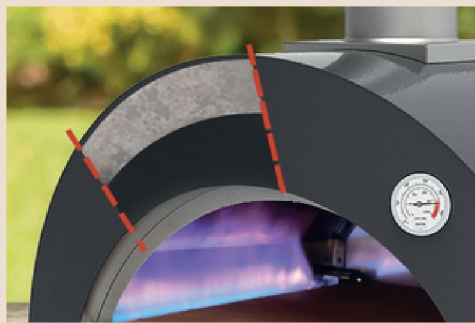

02

**DoubleDown Ceramic
Superwool® Insulation**