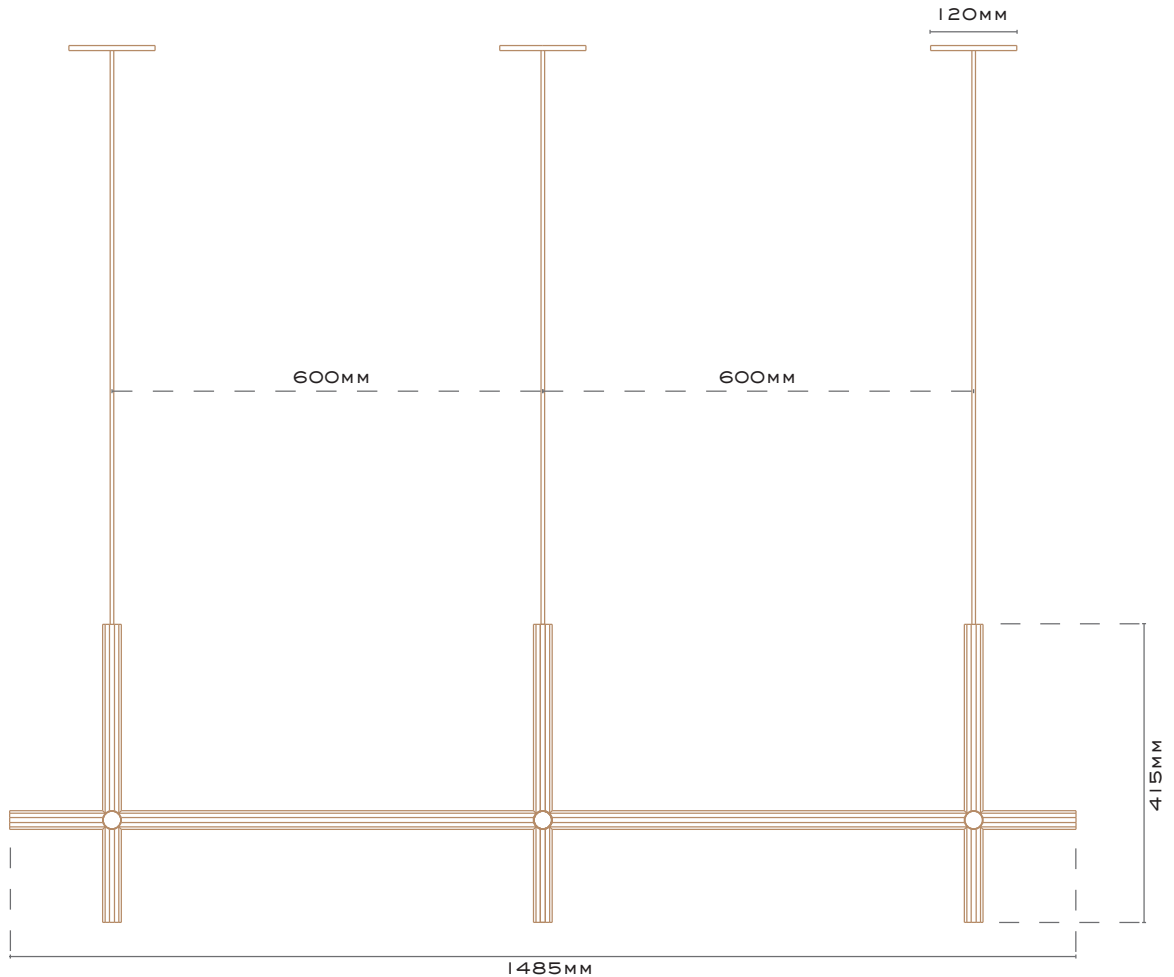

# PETRINE

TRIPLE PENDANT

## PETRINE TRIPLE PENDANT

### LEAD TIME:

Allow up to 6 weeks

#### CABLE:

2000mm Linen Woven