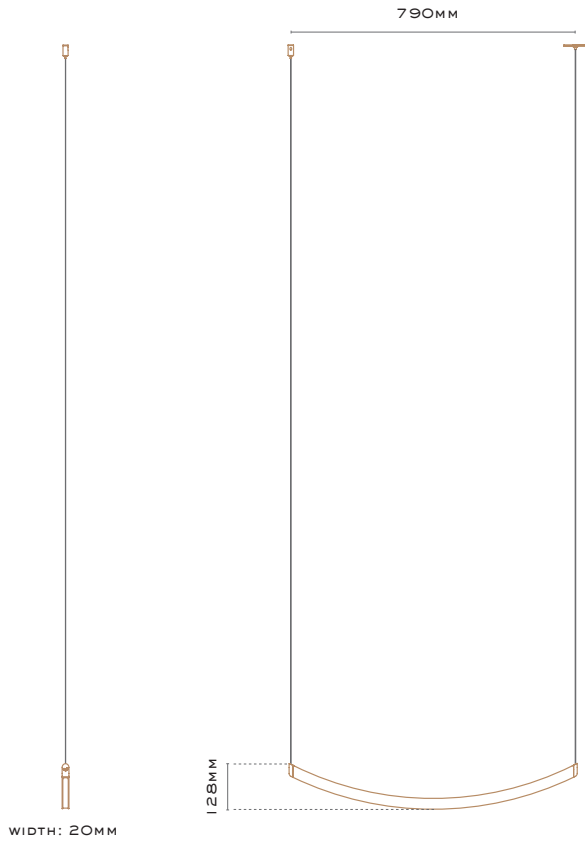

## TASMAN SINGLE PENDANT

### COLOUR TEMPERATURE

Warm White 3000K

### CABLE & MOUNTING

3000mm Carbon cable  
Colour matched ceiling rose  
and mounts