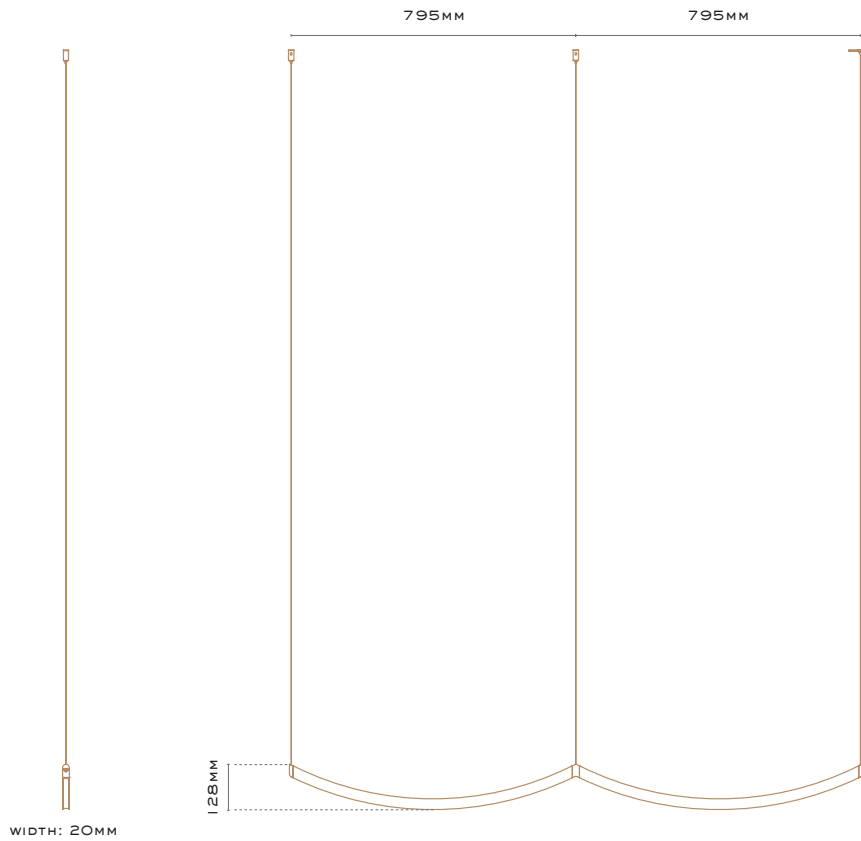

Nightworks®
STUDIO

TASMAN

DOUBLE PENDANT

NIGHTWORKSSTUDIO.COM

Best Design Awards
Winner 2022

red dot winner 2023
lighting design

TASMAN DOUBLE PENDANT

COLOURS:

- Salt
- Bay
- Navy
- Bonfire

COLOUR TEMPERATURE

Warm White 3000K

CABLE & MOUNTING

3000mm Carbon cable
Colour matched ceiling rose
and mounts

LIGHT FITTING:

WATTAGE:
24W, 24V constant voltage

IP RATING:
IP20