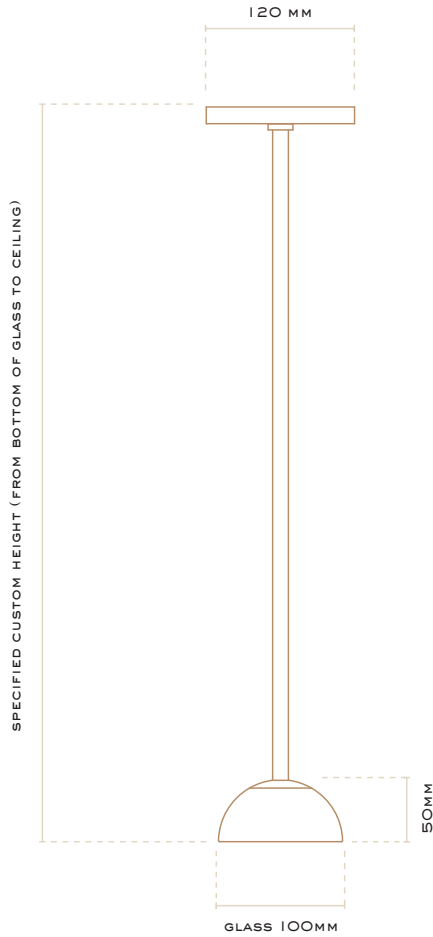

## SO WALL SCONCE

### COLOUR TEMPERATURE

Warm White 3000K

### LIGHT FITTING:

WATTAGE:

5W, 550mA Constant Current

IP RATING:

IP20

REMOTE DRIVER (INCLUDED):

TCL Mini Jolly (size: 102mm x 38mm x 21mm)

Allow room in ceiling cavity or a distance up to 10m from fitting