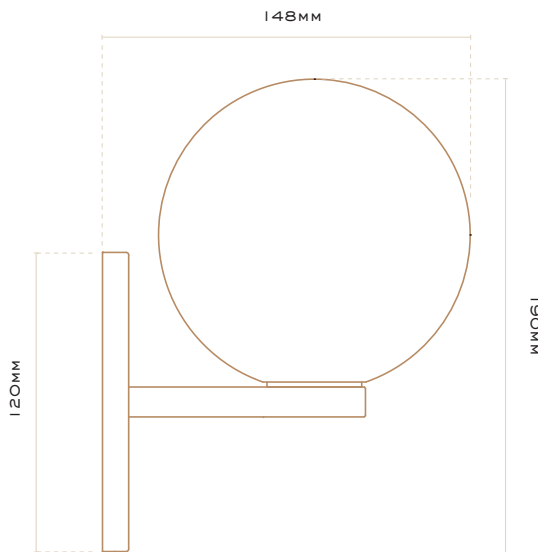

CODE ZERO

WALL SCONCE

NIGHTWORKSSTUDIO.COM

CODE ZERO WALL SCONCE

COLOURS:

Natural Brass (standard)
Whiskey Brass (on request)
Midnight Brass (on request)

COLOUR TEMPERATURE

Soft White 3000K

LEAD TIME:

up to 6 weeks

LIGHT FITTING:

WATTAGE:

7W, 24V Constant Voltage

IP RATING:

IP44 (suitable in some wet/outdoor areas)

REMOTE DRIVER (INCLUDED):

TCL (size: 102mm x 38mm x 21mm)

Allow room in wall cavity or a distance up to 10m from fitting

DIMMING OPTIONS:

1-10V, Non-dim, Push

All fixtures must be installed by a licensed electrician. Please also consult a licensed electrician for any electrical, dimming and wiring enquiries.