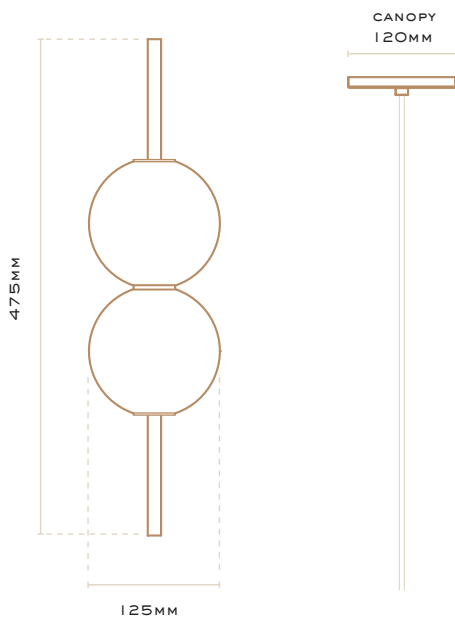

CODE PENDANT: XRAY

COLOURS:

Natural Brass (standard)
Whiskey Brass (on request)
Midnight Brass (on request)

COLOUR TEMPERATURE

Soft White 3000K

LEAD TIME:

Up to 6 weeks

LIGHT FITTING:

CABLE:

1800mm Woven Linen

WATTAGE:

14W, 24V Constant Voltage

IP RATING:

IP20

REMOTE DRIVER

(PURCHASED ADDITIONALLY):
Mean Well (size: 171mm x 61.5mm x 36.8mm)

DIMMING OPTIONS:

1-10V, 10V PWM, Resistance

All fixtures must be installed by a licensed electrician. Please also consult a licensed electrician for any electrical, dimming and wiring enquiries.