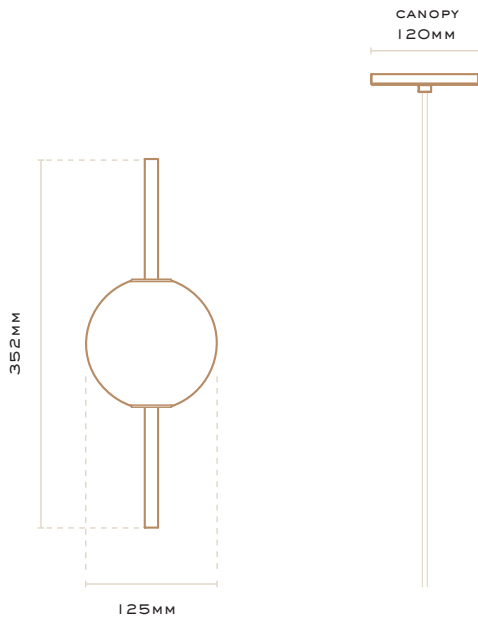

CODE PENDANT

KILO

NIGHTWORKSSTUDIO.COM

CODE PENDANT: KILO

COLOURS:

Natural Brass (standard)
Whiskey Brass (on request)
Midnight Brass (on request)

COLOUR TEMPERATURE

Soft White 3000K

LEAD TIME:

Up to 6 weeks

LIGHT FITTING:

CABLE:

1800mm Woven Linen

WATTAGE:

7W, 24V Constant Voltage

IP RATING:

IP20

REMOTE DRIVER

(PURCHASED ADDITIONALLY):
Mean Well (size: 171mm x 61.5mm x 36.8mm)

DIMMING OPTIONS:

1-10V, 10V PWM, Resistance

All fixtures must be installed by a licensed electrician. Please also consult a licensed electrician for any electrical, dimming and wiring enquiries.