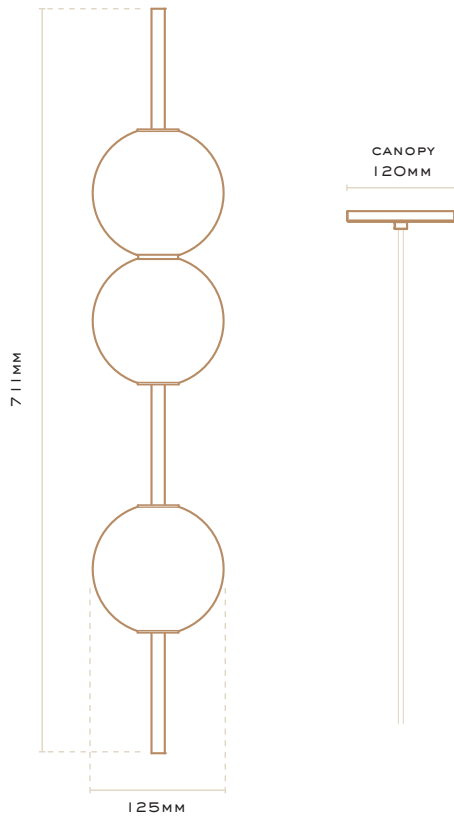

Nightworks®
STUDIO

CODE PENDANT

DELTA KILO

NIGHTWORKSSTUDIO.COM

Best Design Awards
Winner 2019

CODE PENDANT: DELTA KILO

COLOURS:

Natural Brass (standard)
Whiskey Brass (on request)
Midnight Brass (on request)

COLOUR TEMPERATURE

Soft White 3000K

LEAD TIME:

Up to 6 weeks

LIGHT FITTING:

CABLE:

1800mm Woven Linen

WATTAGE:

21W, 24V Constant Voltage

IP RATING:

IP20

REMOTE DRIVER

(PURCHASED ADDITIONALLY):
Mean Well (size: 171mm x 61.5mm x 36.8mm)

DIMMING OPTIONS:

1-10V, 10V PWM, Resistance

All fixtures must be installed by a licensed electrician. Please also consult a licensed electrician for any electrical, dimming and wiring enquiries.