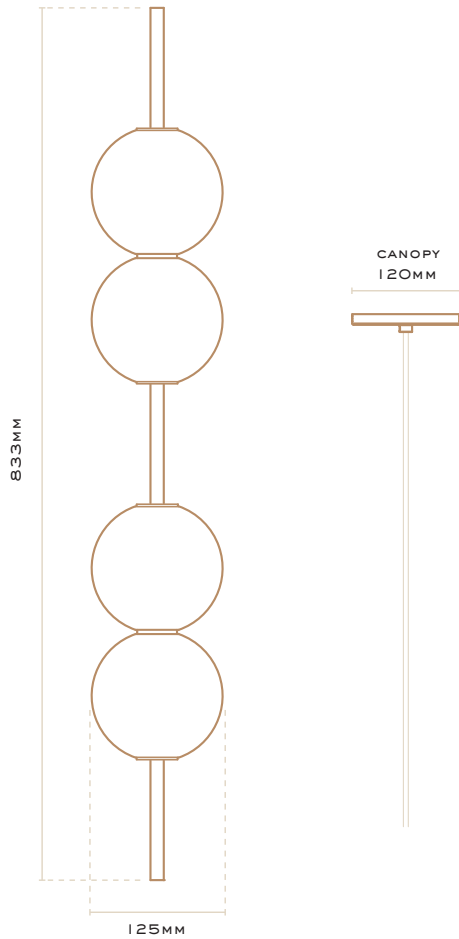

CODE PENDANT: DELTA DELTA TANGO

COLOURS:

Natural Brass (standard)
Whiskey Brass (on request)
Midnight Brass (on request)

COLOUR TEMPERATURE

Soft White 3000K

LEAD TIME:

Up to 6 weeks

LIGHT FITTING:

CABLE:

1800mm Woven Linen

WATTAGE:

28W, 24V Constant Voltage

IP RATING:

IP20

REMOTE DRIVER

(PURCHASED ADDITIONALLY):
Mean Well (size: 171mm x 61.5mm x 36.8mm)

DIMMING OPTIONS:

1-10V, 10V PWM, Resistance

All fixtures must be installed by a licensed electrician. Please also consult a licensed electrician for any electrical, dimming and wiring enquiries.