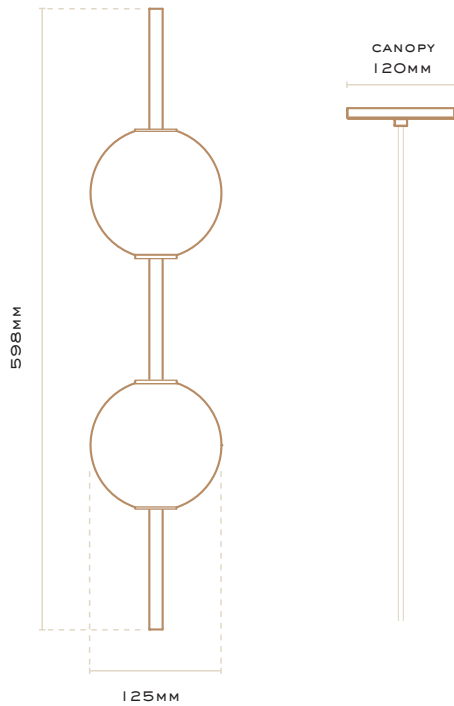

CODE PENDANT: CHARLIE TANGO

COLOURS:

Natural Brass (standard)
Whiskey Brass (on request)
Midnight Brass (on request)

COLOUR TEMPERATURE

Soft White 3000K

LEAD TIME:

Up to 6 weeks

LIGHT FITTING:

CABLE:

1800mm Woven Linen

WATTAGE:

14W, 24V Constant Voltage

IP RATING:

IP20

REMOTE DRIVER

(PURCHASED ADDITIONALLY):
Mean Well (size: 171mm x 61.5mm x 36.8mm)

DIMMING OPTIONS:

1-10V, 10V PWM, Resistance

All fixtures must be installed by a licensed electrician. Please also consult a licensed electrician for any electrical, dimming and wiring enquiries.