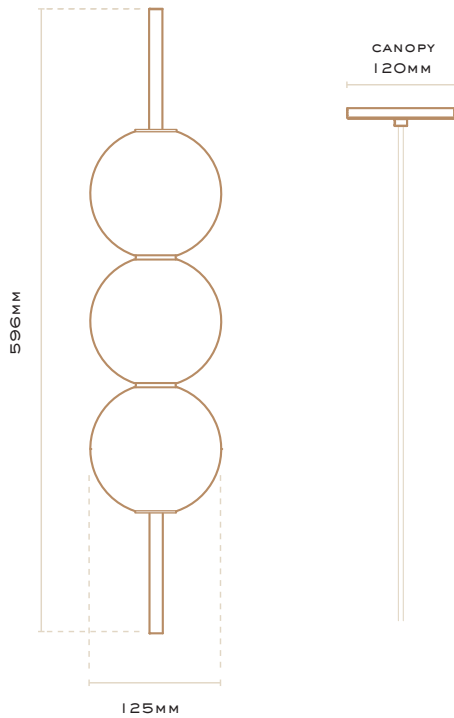

Nightworks®
STUDIO

CODE PENDANT

BRAVO TANGO

NIGHTWORKSSTUDIO.COM

Best Design Awards
Winner 2019

CODE PENDANT: BRAVO TANGO

COLOURS:

Natural Brass (standard)
Whiskey Brass (on request)
Midnight Brass (on request)

COLOUR TEMPERATURE

Soft White 3000K

LEAD TIME:

Up to 6 weeks

LIGHT FITTING:

CABLE:

1800mm Woven Linen

WATTAGE:

21W, 24V Constant Voltage

IP RATING:

IP20

REMOTE DRIVER

(PURCHASED ADDITIONALLY):
Mean Well (size: 171mm x 61.5mm x 36.8mm)

DIMMING OPTIONS:

1-10V, 10V PWM, Resistance

All fixtures must be installed by a licensed electrician. Please also consult a licensed electrician for any electrical, dimming and wiring enquiries.