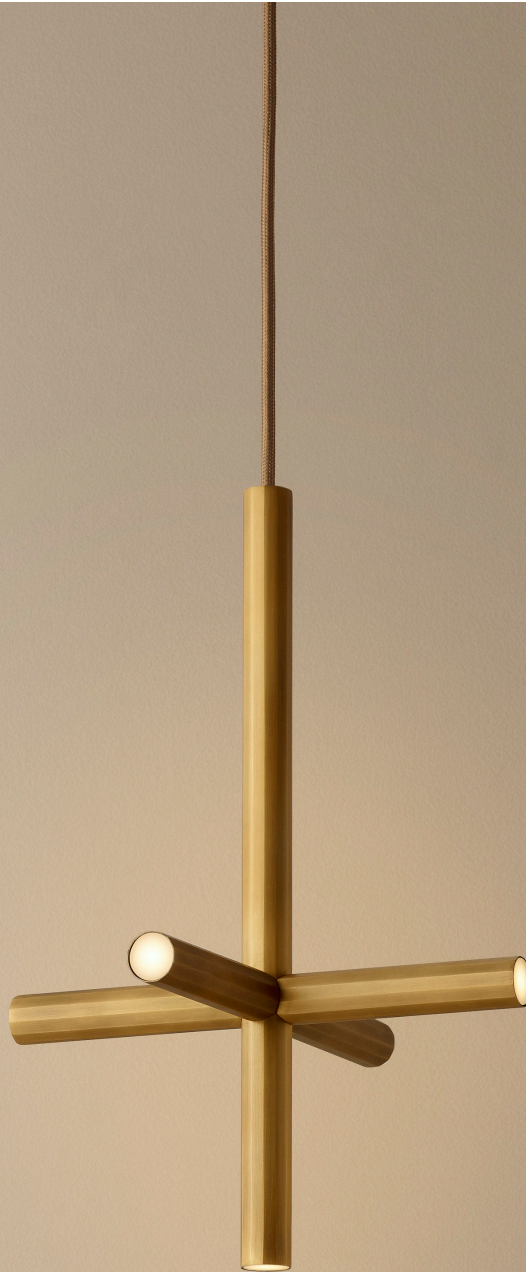

# PETRINE

SINGLE PENDANT

## PETRINE SINGLE PENDANT

### COLOURS:

Natural Brass (standard)  
Whiskey Brass (on request)  
Midnight Brass (on request)