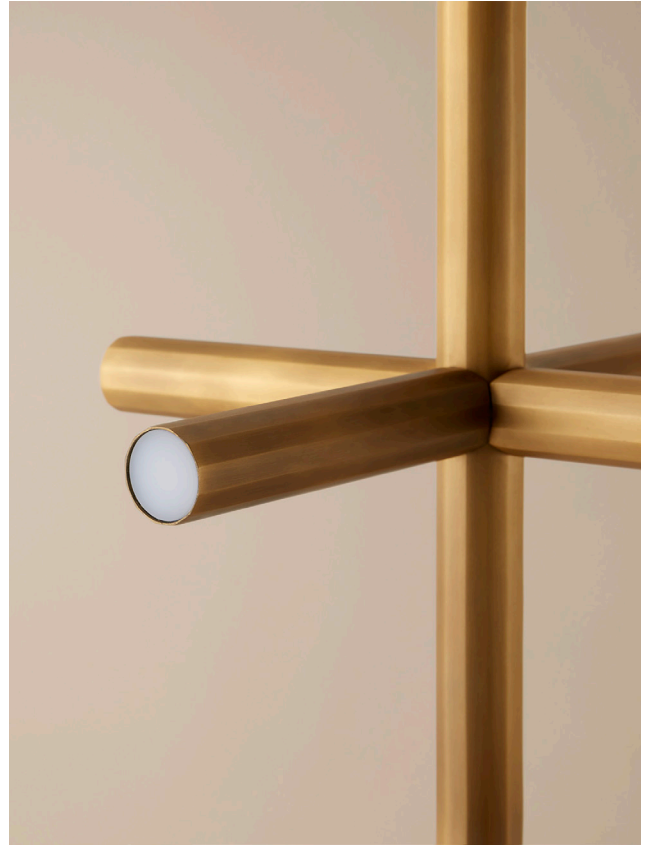

# PETRINE

SINGLE PENDANT

## PETRINE SINGLE PENDANT

### COLOURS:

Natural Brass (standard)  
Whiskey Brass (on request)  
Midnight Brass (on request)

#### CABLE:

2000mm Linen Woven