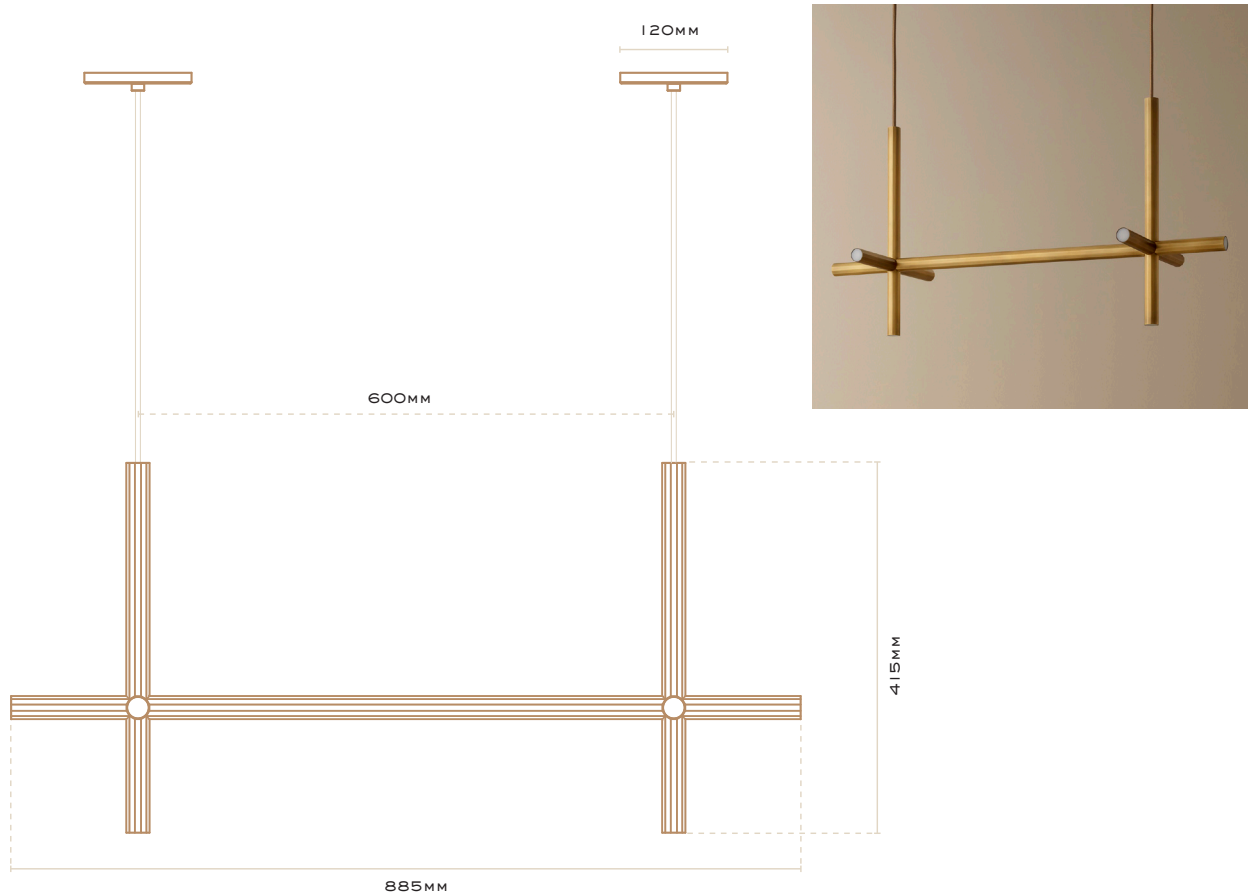

PETRINE

DOUBLE PENDANT

PETRINE DOUBLE PENDANT

COLOURS:

Natural Brass (standard)
Whiskey Brass (on request)
Midnight Brass (on request)

COLOUR TEMPERATURE

3000K

LEAD TIME:

Allow up to 6 weeks

LIGHT FITTING:

CABLE:

2000mm Linen Woven

WATTAGE:

13W, 550mA Constant Current

IP RATING:

IP20

REMOTE DRIVER (INCLUDED):

TCI Mini Jolly (size: 102mm x 38mm x 21mm)

Allow room in ceiling cavity or a distance up to 10m from fitting

DIMMING OPTIONS:

1-10V, Non-dim, Push

All fixtures must be installed by a licensed electrician. Please also consult a licensed electrician for any electrical, dimming and wiring enquiries.