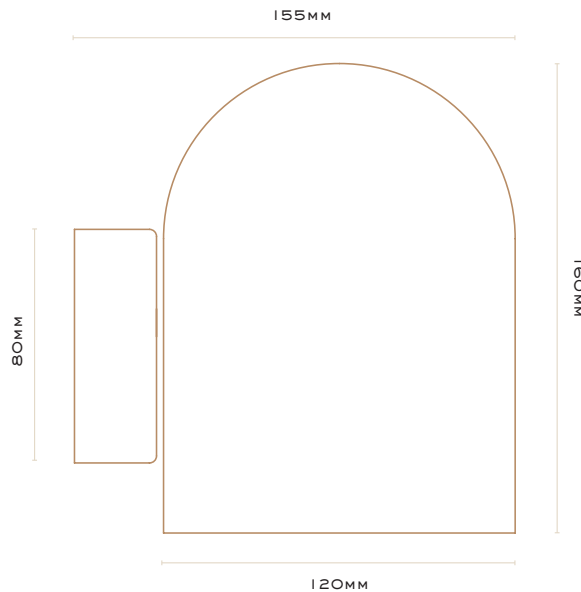

DUOMO

PICCOLO WALL SCONCE

(220V-240V / E27)

DUOMO PICCOLO WALL SCONCE (220V-240V / E27)

COLOURS:

Natural Brass
Whiskey Brass
Midnight Brass
Matte White

LIGHT FITTING:

E27 light fitting (globe not included)

WATTAGE:

Max 40W

IP RATING:

IP20

LEAD TIME:

Up to 6 weeks

DIMMING OPTIONS:

Non-dim, Dimmable (dimmable globe required)