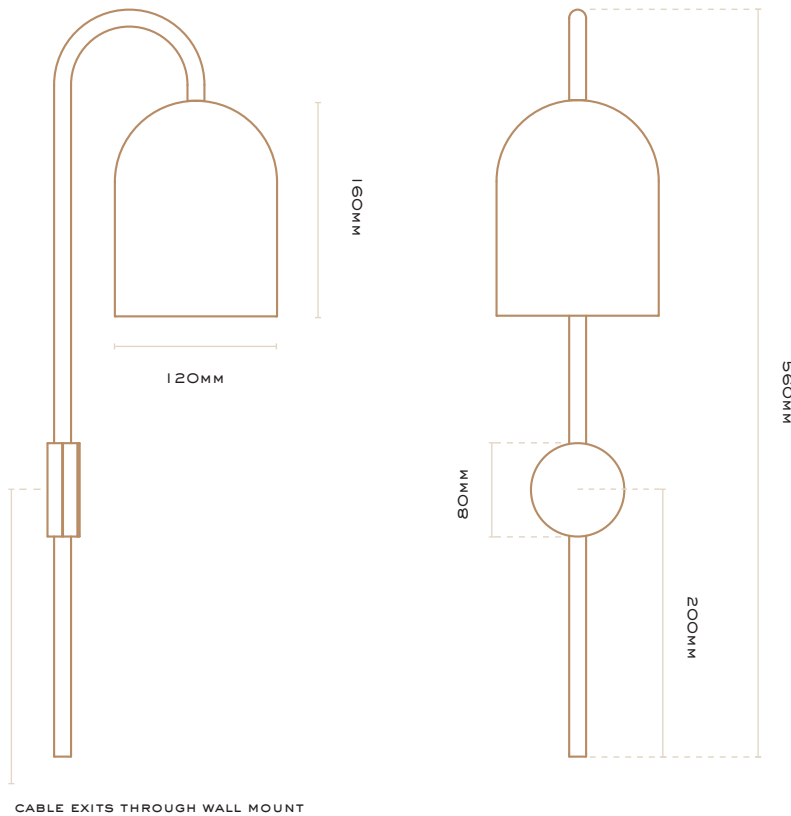

Nightworks®
STUDIO

DUOMO

PICCOLO STEM WALL LIGHT

(220V-240V / E27)

DUOMO PICCOLO STEM WALL LIGHT (220V-240V / E27)

COLOURS:

Natural Brass with Black wall mount
Whiskey Brass with Black wall mount
Midnight Brass with Black wall mount
Matte White with Natural Brass wall mount
Matte White with Brushed Nickel wall mount

LIGHT FITTING:

E27 light fitting (globe not included)

WATTAGE:

Max 40W

IP RATING:

IP20

LEAD TIME:

Up to 6 weeks