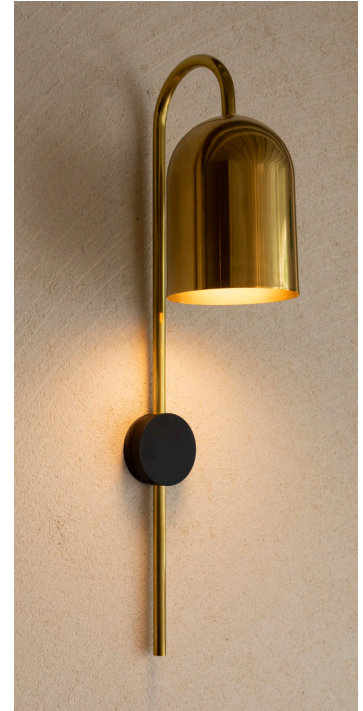

Nightworks®
STUDIO

DUOMO

PICCOLO STEM WALL LIGHT

(220V-240V / E27)

DUOMO PICCOLO STEM WALL LIGHT (220V-240V / E27)

COLOURS:

Natural Brass with Black wall mount
Whiskey Brass with Black wall mount
Midnight Brass with Black wall mount
Matte White with Natural Brass wall mount
Matte White with Brushed Nickel wall mount

LIGHT FITTING:

E27 light fitting (globe not included)

WATTAGE:

Max 40W

IP RATING:

IP20

LEAD TIME:

Up to 6 weeks