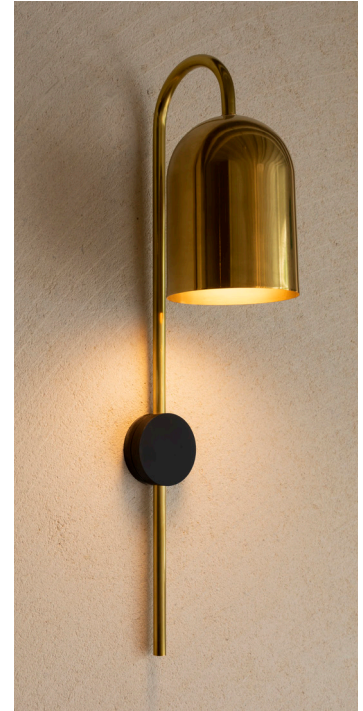

# DUOMO

PICCOLO STEM WALL LIGHT

NIGHTWORKSSTUDIO.COM

## DUOMO PICCOLO STEM WALL LIGHT

### COLOURS:

Natural Brass with Black wall mount Natural  
White with Natural Brass wall mount  
CUSTOM Aged Brass with Black wall mount