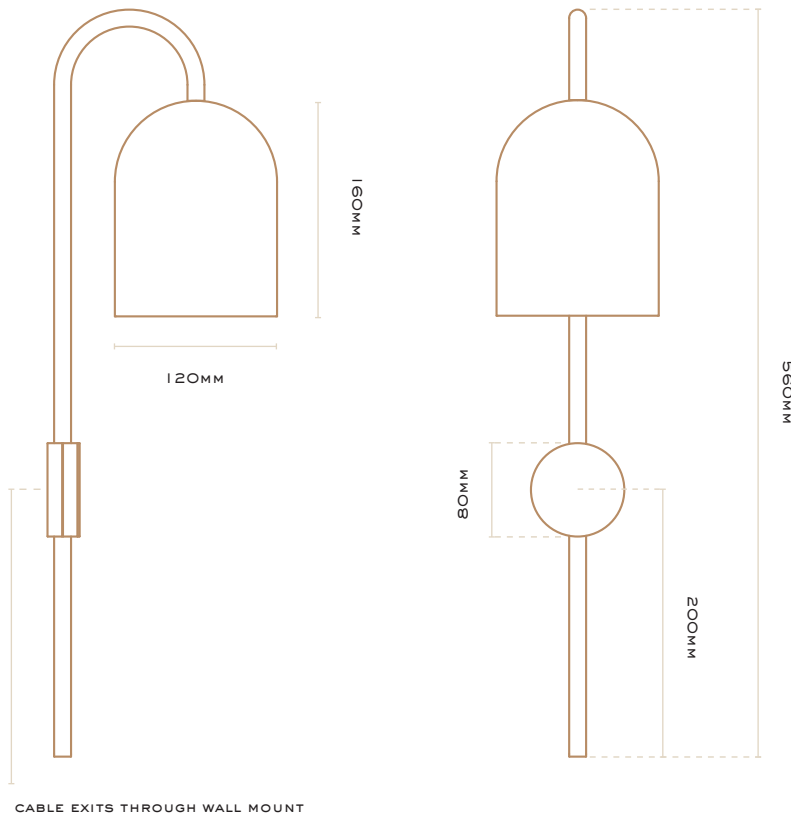

# DUOMO

PICCOLO STEM WALL LIGHT

NIGHTWORKSSTUDIO.COM

## DUOMO PICCOLO STEM WALL LIGHT

#### REMOTE DRIVER (INCLUDED):

TCI Mini Jolly (size: 102mm x 38mm x 21mm)

Allow room in wall cavity or a distance up to 10m from fitting