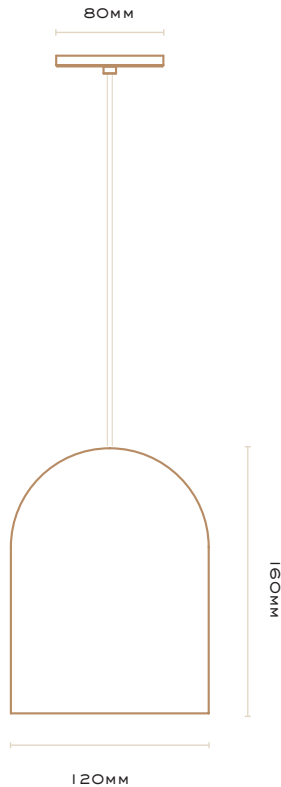

Nightworks®
STUDIO

DUOMO

PICCOLO PENDANT

DUOMO PICCOLO PENDANT

COLOURS:

Natural Brass
CUSTOM Aged Brass

COLOUR TEMPERATURE

Warm White 2700K

LEAD TIME:

Up to 6 weeks

LIGHT FITTING:

WATTAGE:
6W

IP RATING:

IP65 - Suitable for exterior and wet area use

REMOTE DRIVER (INCLUDED):

TCI Mini Jolly (size: 102mm x 38mm x 21mm)
Allow room in ceiling cavity or a distance up to 10m from fitting