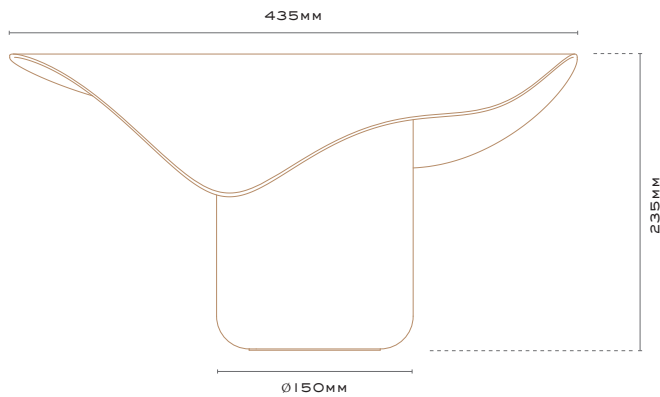

DAVID SHAW × Nightworks®

DUET

TABLE LIGHT

DAVID SHAW × Nightworks®

DUET TABLE LIGHT

SHADE COLOURS:

Natural Brass
Whiskey® Brass
Midnight® Brass
Matte White

TIMBER FINISHES:

Walnut
Black Ash
Blonde Ash

COLOUR TEMPERATURE

Supplied globe - Warm White 3000K

LIGHT FITTING:

G9 lamp fitting (replaceable globe included)

IP RATING:

IP20

POWER: