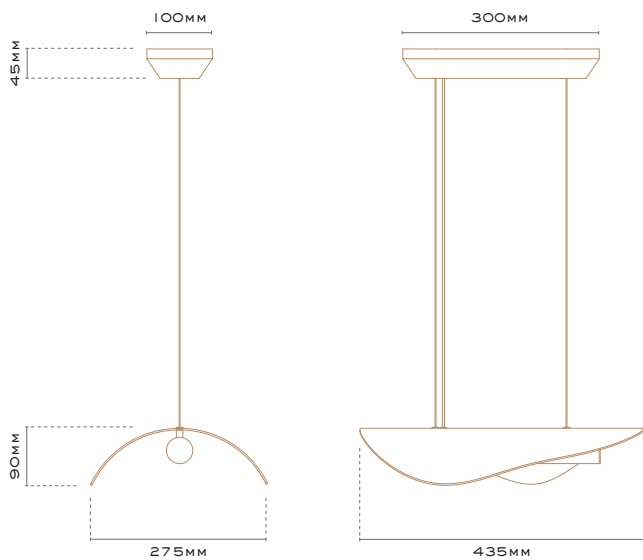

DAVID SHAW × Nightworks®

DUET

SMALL PENDANT

DAVID SHAW × Nightworks®

DUET SMALL PENDANT

SHADE COLOURS:

Natural Brass
Whiskey® Brass
Midnight® Brass
Matte White

TIMBER FINISHES:

Walnut
Black Ash
Blonde Ash

COLOUR TEMPERATURE

Warm White 3000K

LIGHT FITTING:

WATTAGE:

10W, 24V constant voltage

IP RATING:

IP20

REMOTE DRIVER (INCLUDED):

ENVO: SC-20-24 (size: 150mm x 55mm x 20mm)

DIMMING OPTIONS:

Triac dimming, Non-dim

All fixtures must be installed by a licensed electrician. Please also consult a licensed electrician for any electrical, dimming and wiring enquiries.