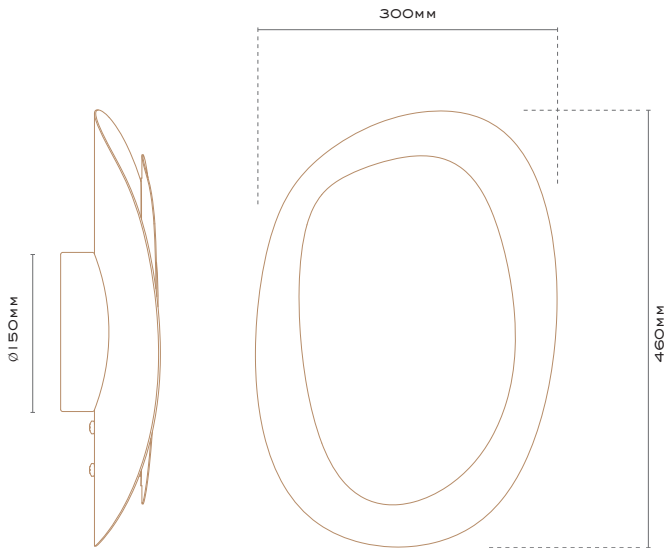

DAVID SHAW × Nightworks®

DUET

HALO WALL LIGHT

DAVID SHAW × Nightworks®

DUET HALO WALL LIGHT

SHADE COLOURS:

Natural Brass
Whiskey® Brass
Midnight® Brass

TIMBER FINISHES:

Walnut
Black Ash
Blonde Ash

COLOUR TEMPERATURE

Supplied globe - Warm White 3000K

LIGHT FITTING:

G9 lamp fitting (replaceable globe included)

POWER:

220V - 240V

IP RATING: