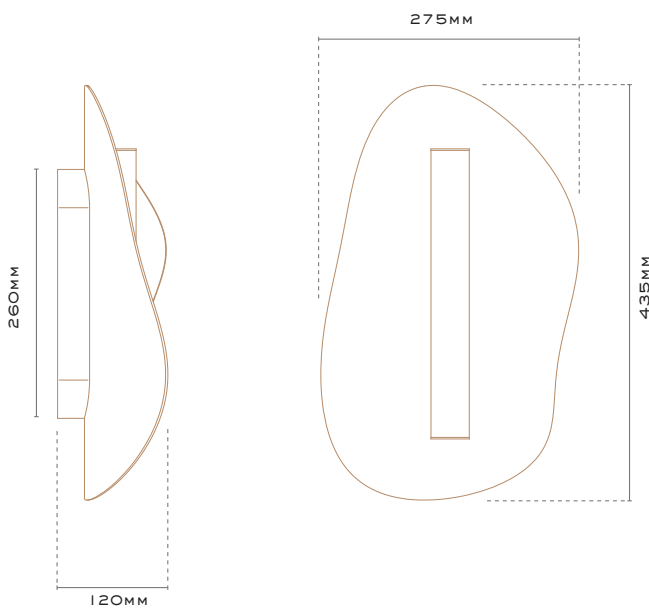

DAVID SHAW × Nightworks®

DUET BEAM WALL LIGHT

SHADE COLOURS:

Natural Brass
Whiskey® Brass
Midnight® Brass
Matte White

TIMBER FINISHES:

Walnut
Black Ash
Blonde Ash

COLOUR TEMPERATURE

Warm White 3000K

LIGHT FITTING:

WATTAGE:

10W, 24V constant voltage

IP RATING:

IP20

REMOTE DRIVER (INCLUDED):

ENVO: SC-20-24 (size: 150mm x 55mm x 20mm)

DIMMING OPTIONS:

Triac dimming, Non-dim

All fixtures must be installed by a licensed electrician. Please also consult a licensed electrician for any electrical, dimming and wiring enquiries.