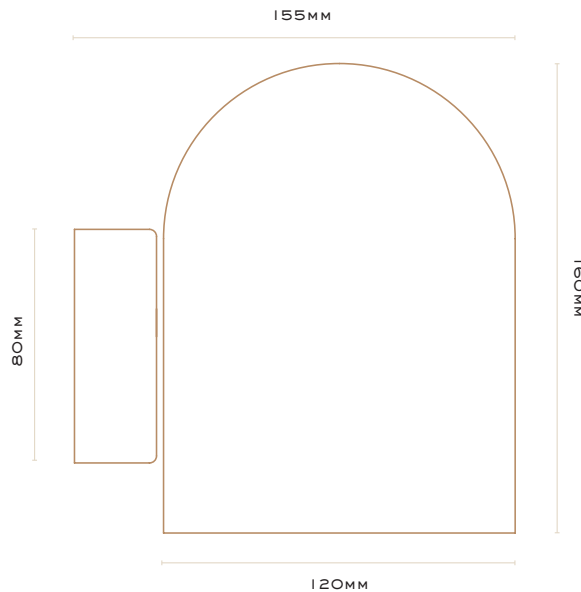

DUOMO PICCOLO WALL SCONCE (220V-240V / E27)

COLOURS:

Natural Brass
Whiskey Brass
Midnight Brass
Matte White

LIGHT FITTING:

E27 light fitting (globe not included)

WATTAGE:

Max 40W

IP RATING:

IP20

LEAD TIME:

Up to 6 weeks

DIMMING OPTIONS:

Non-dim, Dimmable (dimmable globe required)

All fixtures must be installed by a licensed electrician. Please also consult a licensed electrician for any electrical, dimming and wiring enquiries.