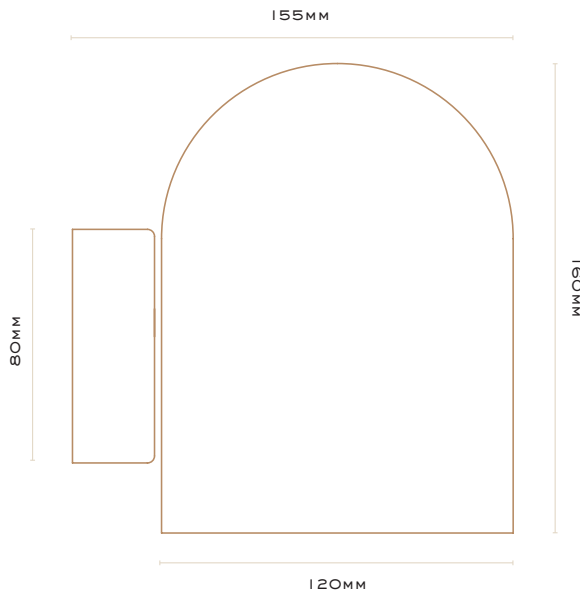

DUOMO

PICCOLO WALL SCONCE

DUOMO PICCOLO WALL SCONCE

COLOURS:

Natural Brass
Whiskey Brass
Midnight Brass
Matte White

COLOUR TEMPERATURE

Warm White 2700K

LEAD TIME:

Up to 6 weeks

LIGHT FITTING:

WATTAGE:

6W

IP RATING:

IP65 - Suitable for exterior and wet area use

REMOTE DRIVER (INCLUDED):

TCI Mini Jolly (size: 102mm x 38mm x 21mm)

WATTAGE:

Max 40W

IP RATING:

IP20

LEAD TIME:

Up to 6 weeks

DIMMING OPTIONS:

Non-dim, Dimmable (dimmable globe required)