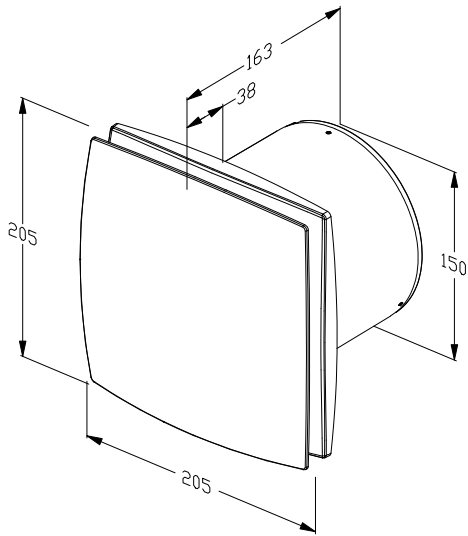

### Specifications

Model	Duct size (mm)	Wattage	Volume m <sup>3</sup> /hr	Volume L/s	Pressure (maximum)	Noise dB(A)	Protection
1EWF150S	150	240	22	201	56	45	IP44

### Dimensions