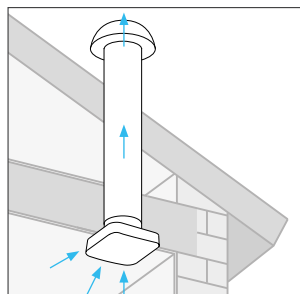

INFORMATION SHEET

Slimline Wall/Ceiling Fan

Code: 8179

expella™
VENTILATION
SERIES

exclusive to Newtech

Expella's Slimline Wall Fan has a low profile, flat cover making the fan minimal and discreet. It is suitable for wall or ceiling mounting and is an effective exhaust solution for a variety of domestic and commercial applications.

Warranty

- 2 years

Applications and Installation

- Suitable for domestic or commercial single room applications including:
  - Bathrooms and powder rooms
  - Laundries
  - Portable buildings and classrooms
  - Small offices and meeting rooms
  - Utility rooms
- Fan can be wall or ceiling mounted, use in conjunction with an external grille
- Works with short lengths (up to 3 metres) of rigid or flexible duct (not included)
- Installation by an industry professional (electrician or air conditioning installer) is recommended

Manufacturer

expella™

Benefits

- Extracts 201m³ per hour
- Slimline design with flat cover plate incorporating lateral air intake
- Quiet operation
- Supplied with back-draft shutters to prevent uncontrolled outside air coming into the bathroom
- Maintenance free
- Easy installation

Applications

Ceiling