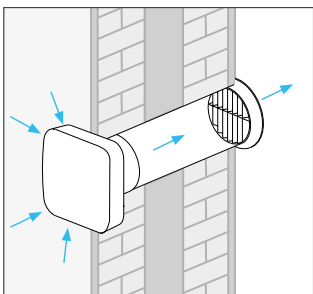

Applications

Wall