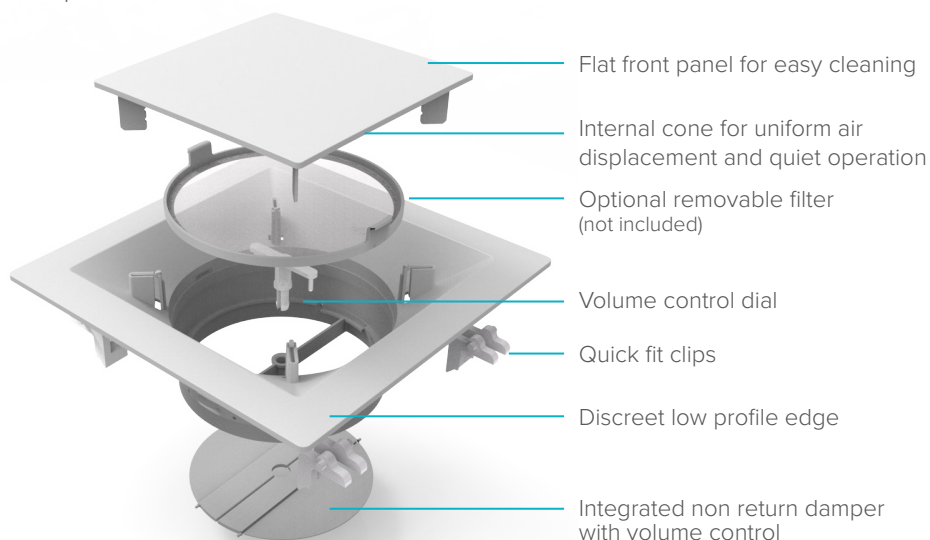

Manufacturer

Features