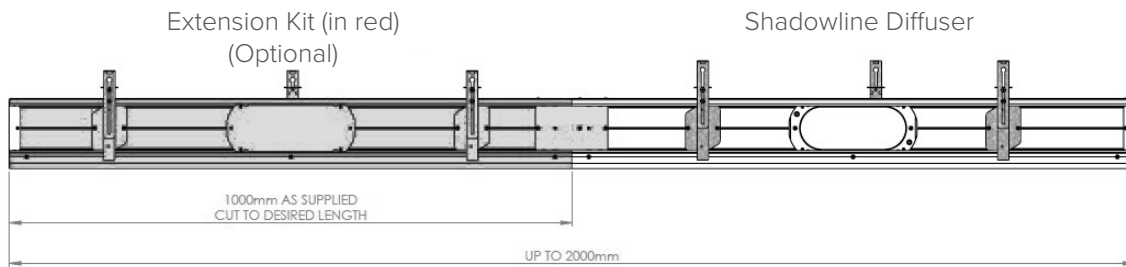

Shadowline Slot Diffuser

Code: 8157

exclusive to Newtech

Product Detail

CUSTOMER CAN CUT TO LENGTH, MINIMUM 600MM

SECTION A-A

Performance

Shadowline Wall Diffuser