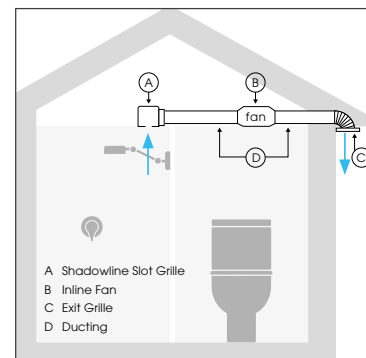

Applications

- To be used in conjunction with an inline fan such as the AXCTP (recommended) and ducting.
- Suitable for interior applications including:
  - Bathroom exhaust
  - Laundries
  - General kitchen ventilation
- Can be installed by a home handyman or industry professional (electrician or air-conditioning installer)