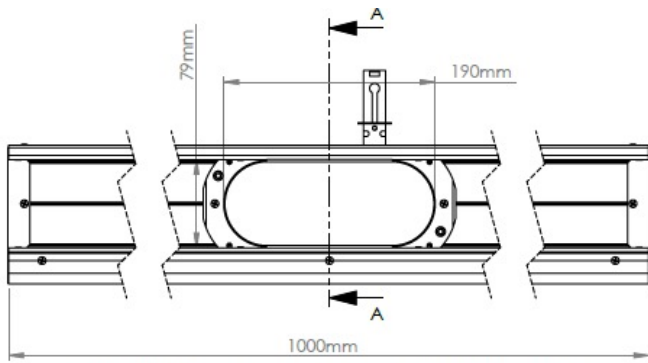

Shadowline Slot Diffuser

Code: 8157

exclusive to Newtech

Product Detail

CUSTOMER CAN CUT TO LENGTH, MINIMUM 600MM

SECTION A-A

Performance

Shadowline Wall Diffuser