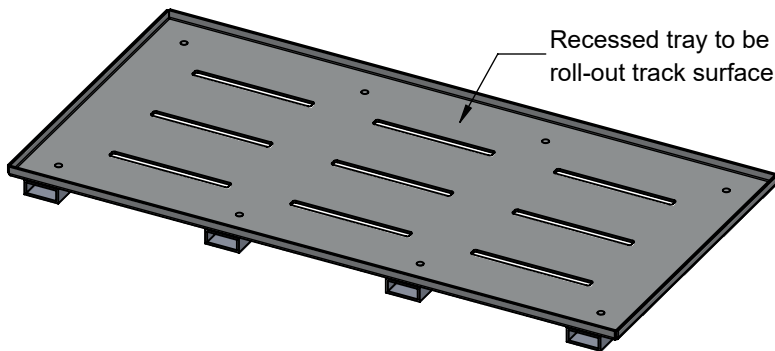

www.gillathletics.com
800-637-3090

73015036 - SAND TRAP LID RECESSED FOR TRACK SURFACE SPECIFICATION

Standard size is 18" x 36" (nominal)

Manufactured from 1/8" aluminum sheet metal.

Includes spacers to easily block out slots when filling tray with poured track surface.