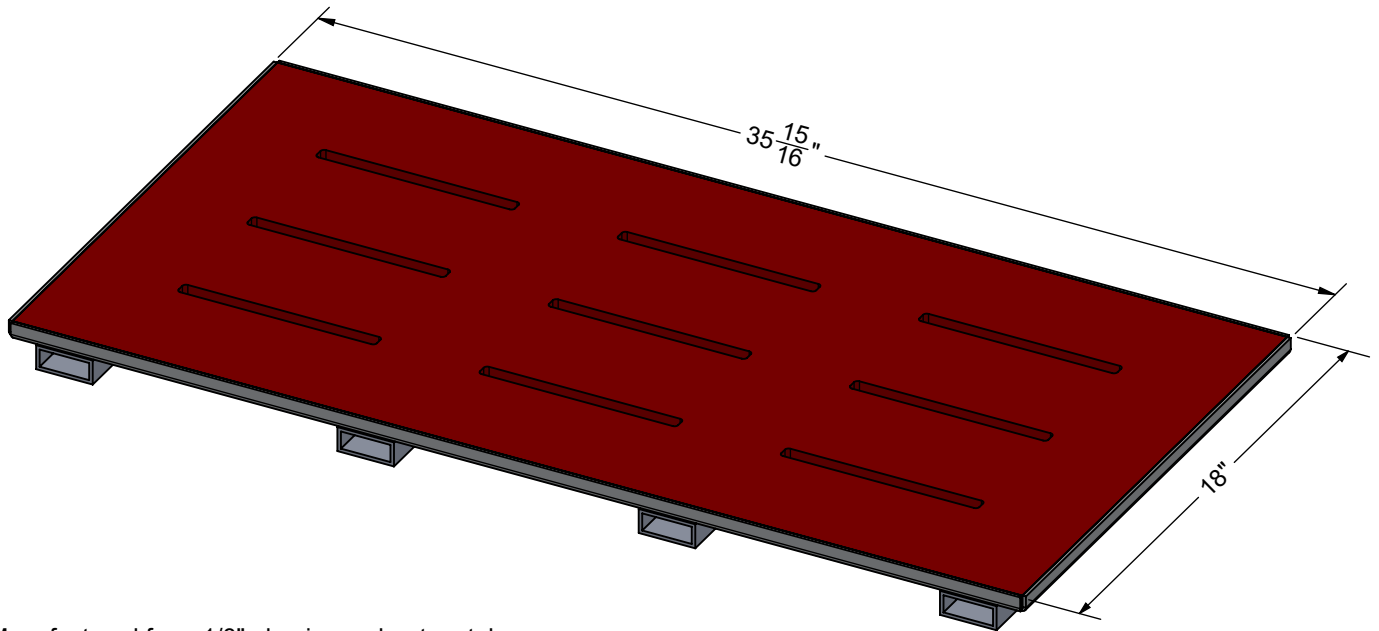

www.gillathletics.com
800-637-3090

73015036 - SAND TRAP LID RECESSED FOR TRACK SURFACE SPECIFICATION

Standard size is 18" x 36" (nominal)

Manufactured from 1/8" aluminum sheet metal.

Includes spacers to easily block out slots when filling tray with poured track surface.