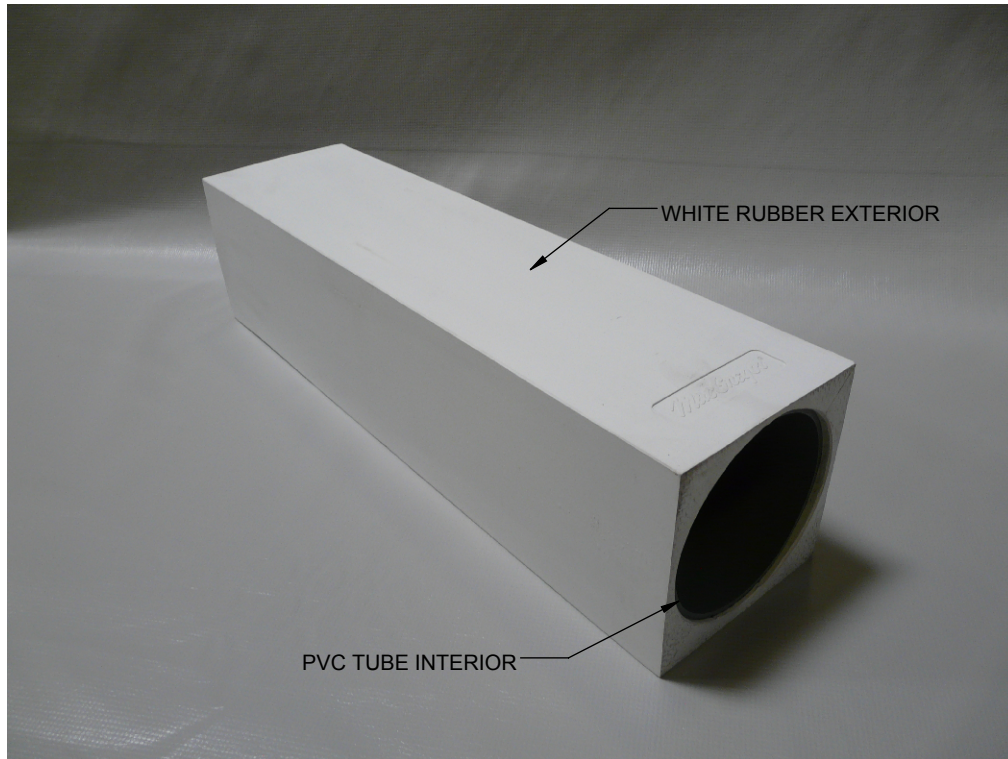

Major league style molded rubber with PVC insert to fill for stability. Rugged and long lasting.

DIMENSIONS: 24" x 6" x 6"

- Designed to be rotated for durability and long lasting use
- Constructed from durable PVC and rubber
- Sturdy construction gives pitchers a solid foundation while pitching
- Exterior is white