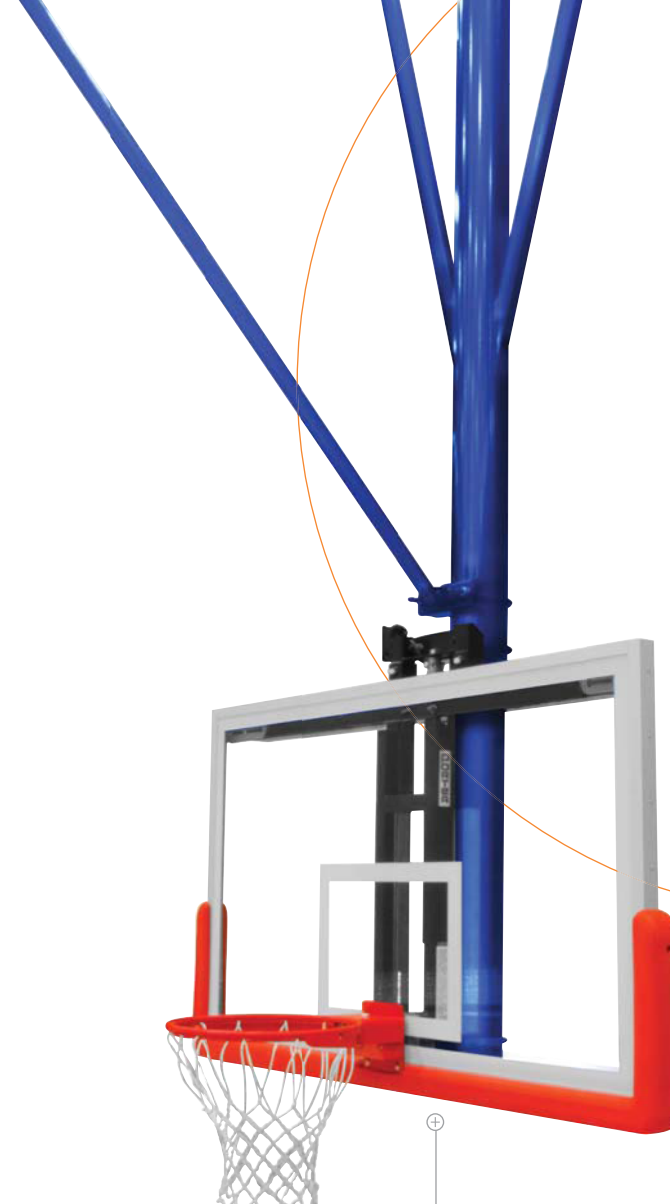

Yellow Gold

Gray

Kelly Green

White

Dark Green

Light Blue

- ⊕ Ceiling Suspended Backstops
- ⊕ Outdoor Backstop Goal Posts
- ⊕ Benches
- ⊕ Ball Stops

PC POWDER COAT COLORS
DURABLE, BRILLIANT

porter[®]
www.PorterAthletic.com

porter®

POWDER COAT

15 BRILLIANT, DURABLE COLORS

With choices, it's easy to match your school colors to our durable powder coat finish. This environmentally friendly alternative to paint delivers better mar resistance, improved abrasion, and improved hardness. With decades of architectural applications, this is a proven choice for gymnasium equipment.