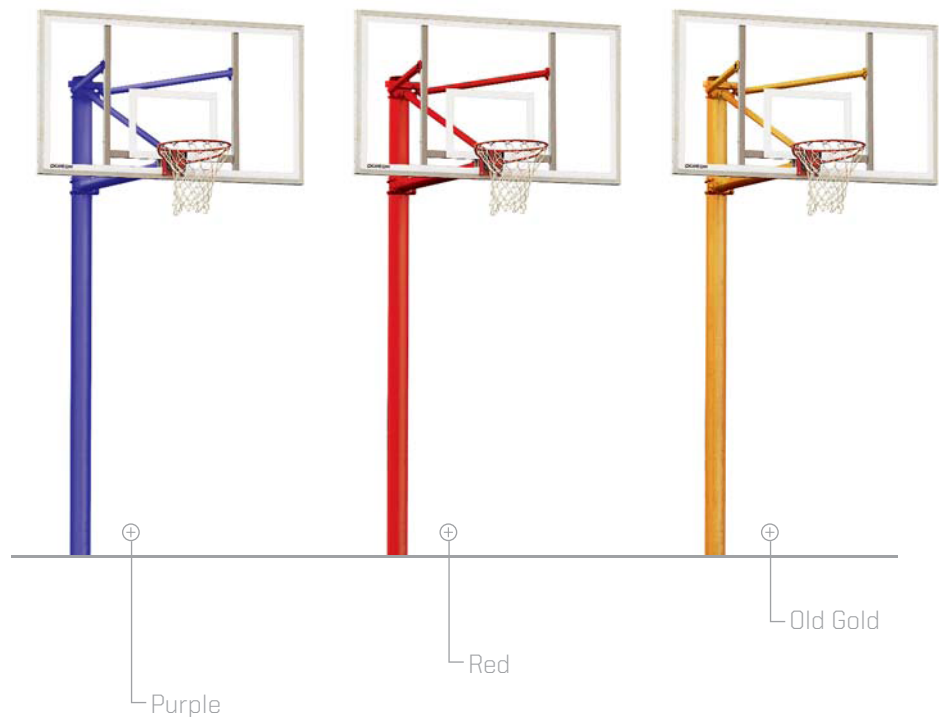

Maroon

Royal Blue

Red

Navy Blue

Orange

Purple

Old Gold

Black

Yellow Gold

Gray

Kelly Green

White

Dark Green

Light Blue

- ⊕ Ceiling Suspended Backstops
- ⊕ Outdoor Backstop Goal Posts
- ⊕ Benches
- ⊕ Ball Stops

PC POWDER COAT COLORS
DURABLE, BRILLIANT

porter[®]
www.PorterAthletic.com

porter®

POWDER COAT

15 BRILLIANT, DURABLE COLORS

With choices, it's easy to match your school colors to our durable powder coat finish. This environmentally friendly alternative to paint delivers better mar resistance, improved abrasion, and improved hardness. With decades of architectural applications, this is a proven choice for gymnasium equipment.

Features:

- Meets LEED EQ 4.2 Credit
- Exceeds AAMA 2603 Requirements
- White and Black are available in flat or gloss finish.

Discover more customization options:

www.PorterAthletic.com

SMPL00048037
(Replaces SMPL00048024)