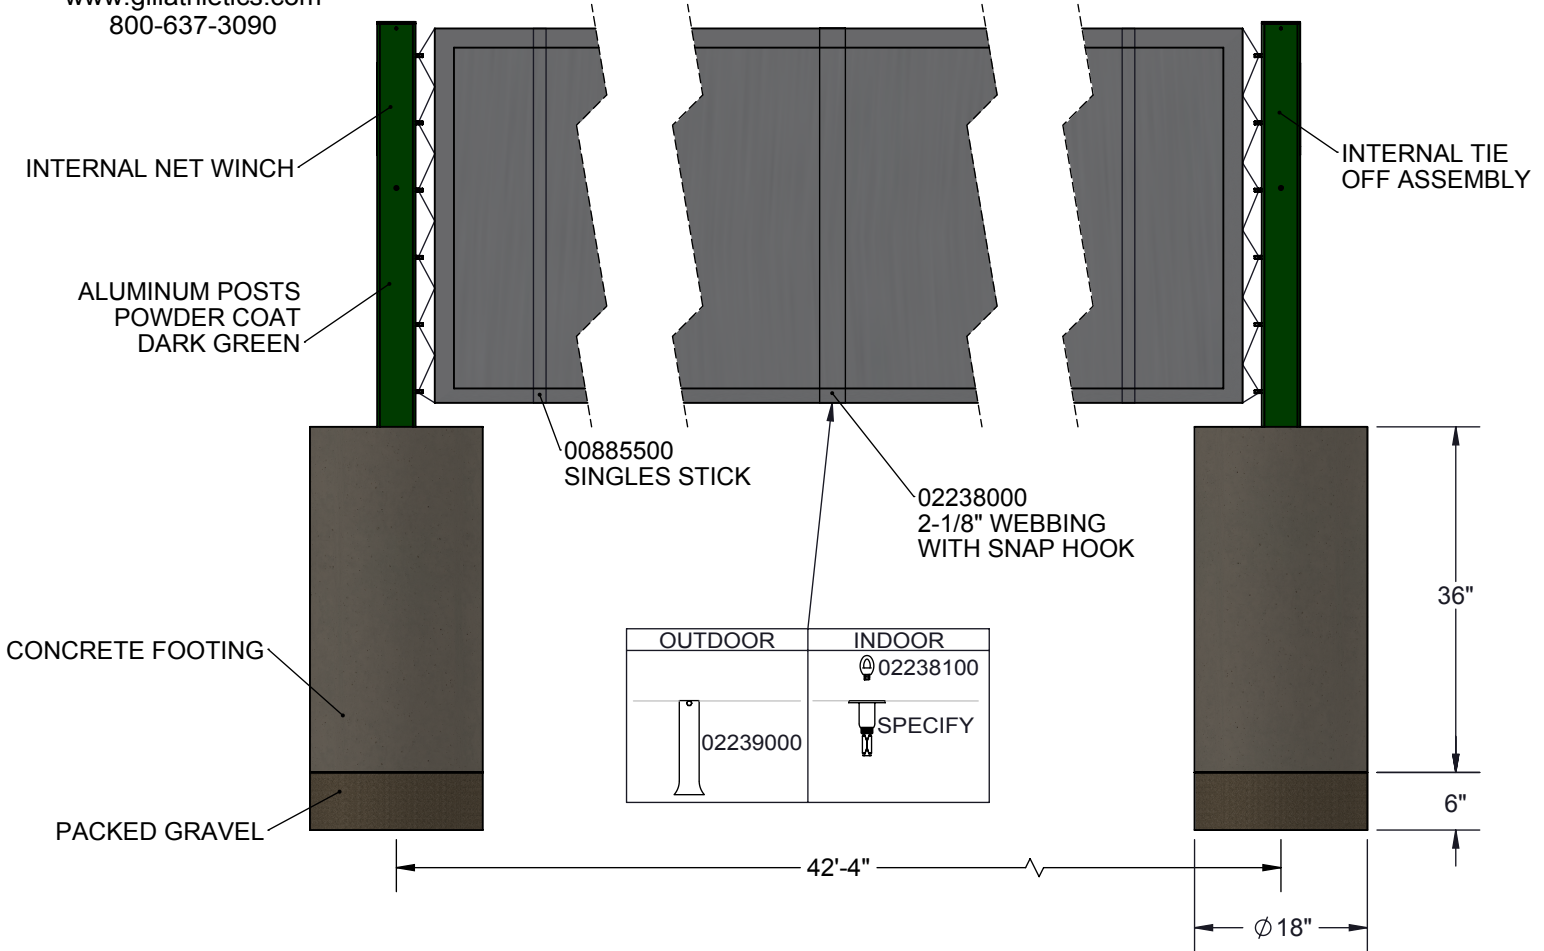

www.gillathletics.com
800-637-3090

885 - ELITE TENNIS POSTS SPECIFICATIONS

OUTDOOR	INDOOR
 02239000	 02238100
	SPECIFY

- _____ - 885 ELITE TENNIS POSTS; 4" SQUARE
- _____ - 885CXX ELITE TENNIS POSTS; 4" SQUARE; CUSTOM COLOR

_____ - 00885500 "SINGLES STICK" TENNIS NET SUPPORT (ONE PAIR)

_____ - 02238000 TENNIS CENTER STRAP

_____ - 02239000 OUTDOOR ANCHOR

_____ - 02238100 INDOOR ANCHOR EYEBOLT

_____ - _____ INDOOR FLOOR ANCHOR
(SPECIFY)

SLEEVE OPTIONS

- No. 00444-000 (EA) OUTDOOR w/4" SQ COVER
- No. 00885-800 (EA) INDOOR w/CHROME 8" COVER
- No. 00885-900 (EA) INDOOR w/BRASS 8" COVER