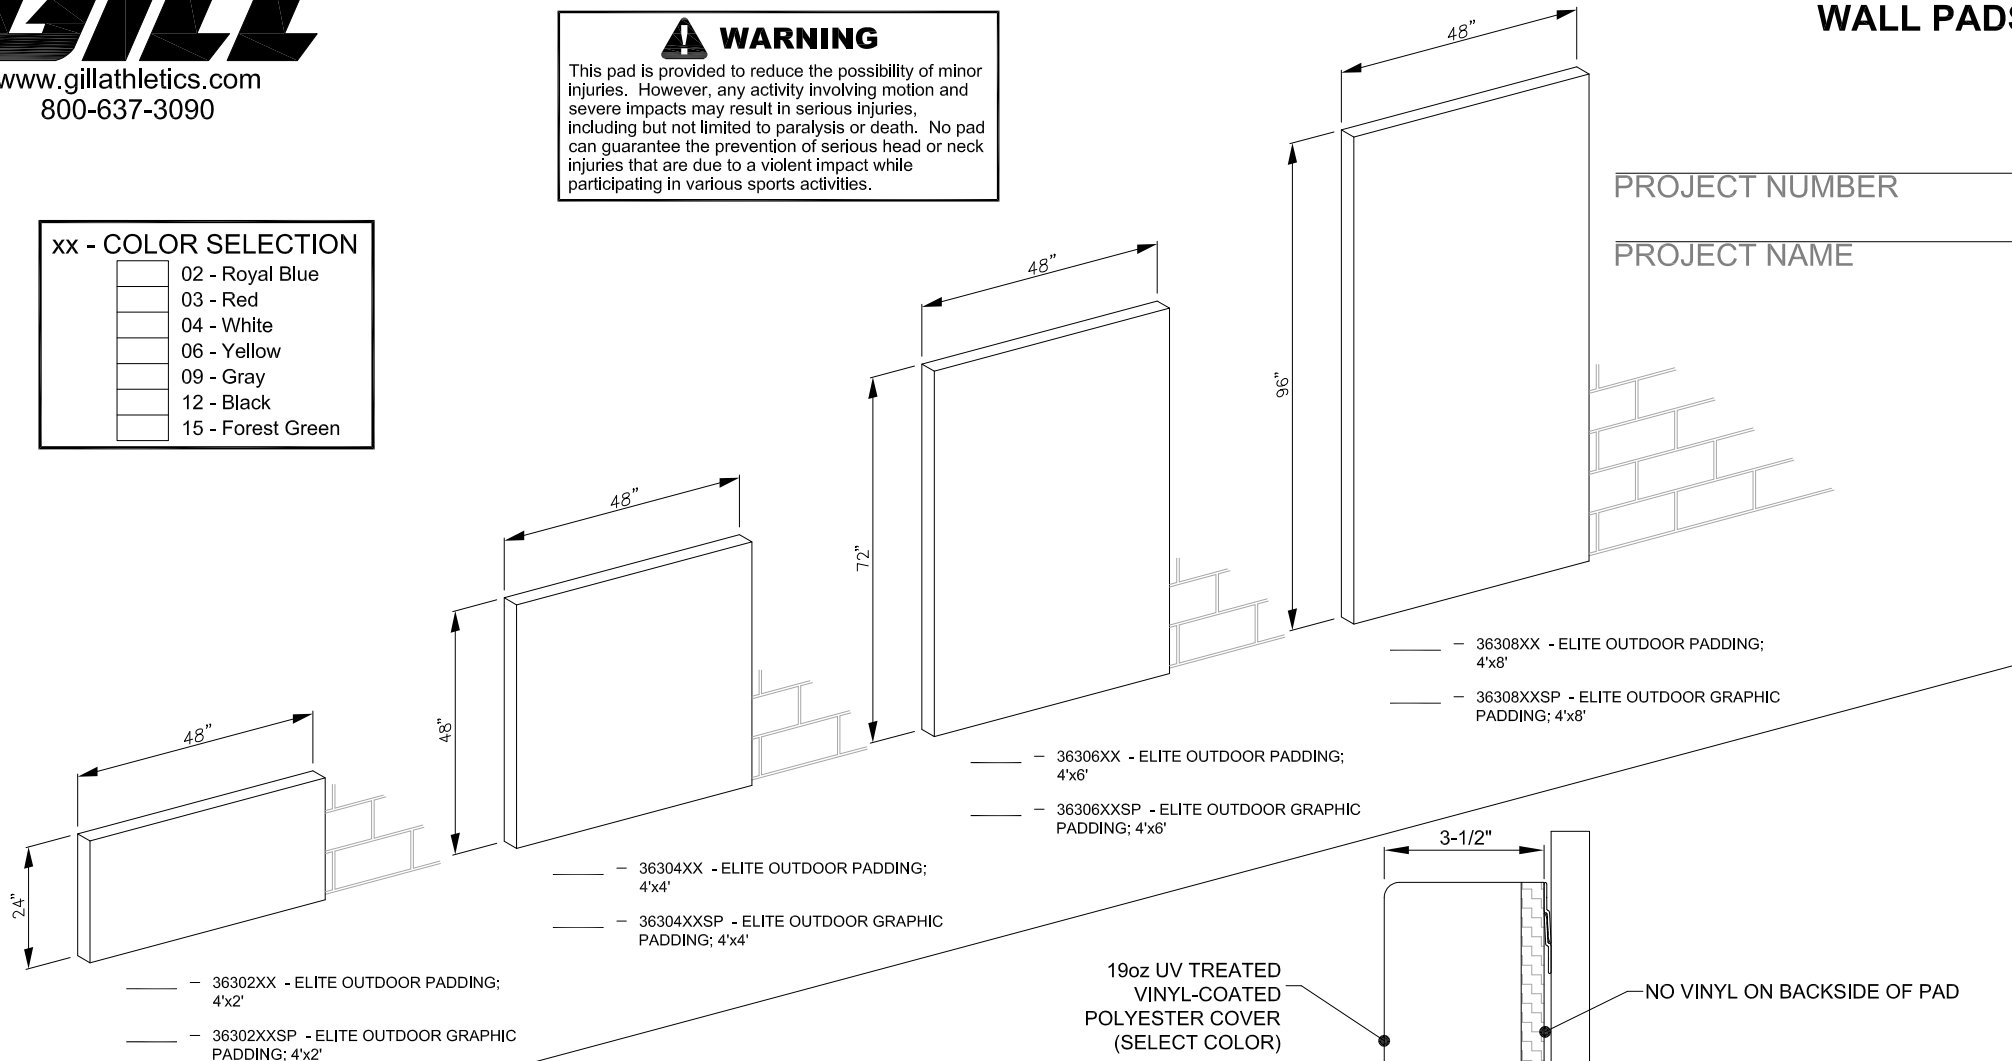

www.gillathletics.com
800-637-3090

ELITE OUTDOOR WALL PADS

WARNING

This pad is provided to reduce the possibility of minor injuries. However, any activity involving motion and severe impacts may result in serious injuries, including but not limited to paralysis or death. No pad can guarantee the prevention of serious head or neck injuries that are due to a violent impact while participating in various sports activities.

xx - COLOR SELECTION

02	- Royal Blue
03	- Red
04	- White
06	- Yellow
09	- Gray
12	- Black
15	- Forest Green

PROJECT NUMBER _____

PROJECT NAME _____

"Z" CLIPS
SEE PAGE No. R-347

- 347100 - "Z" CLIPS; FOR WALL ATTACHMENT CLIP; 6'-0" Lg. (WALL ATTACHMENT HDWE NOT FURNISHED)
- 347200 - "Z" CLIPS; FOR WALL ATTACHMENT CLIP; 1'-10" Lg. (WALL ATTACHMENT HDWE NOT FURNISHED)

MAXIMUM ALLOWABLE DIMENSION TO MINIMIZE THE POSSIBILITY OF BODY CONTACT WITH THE WALL