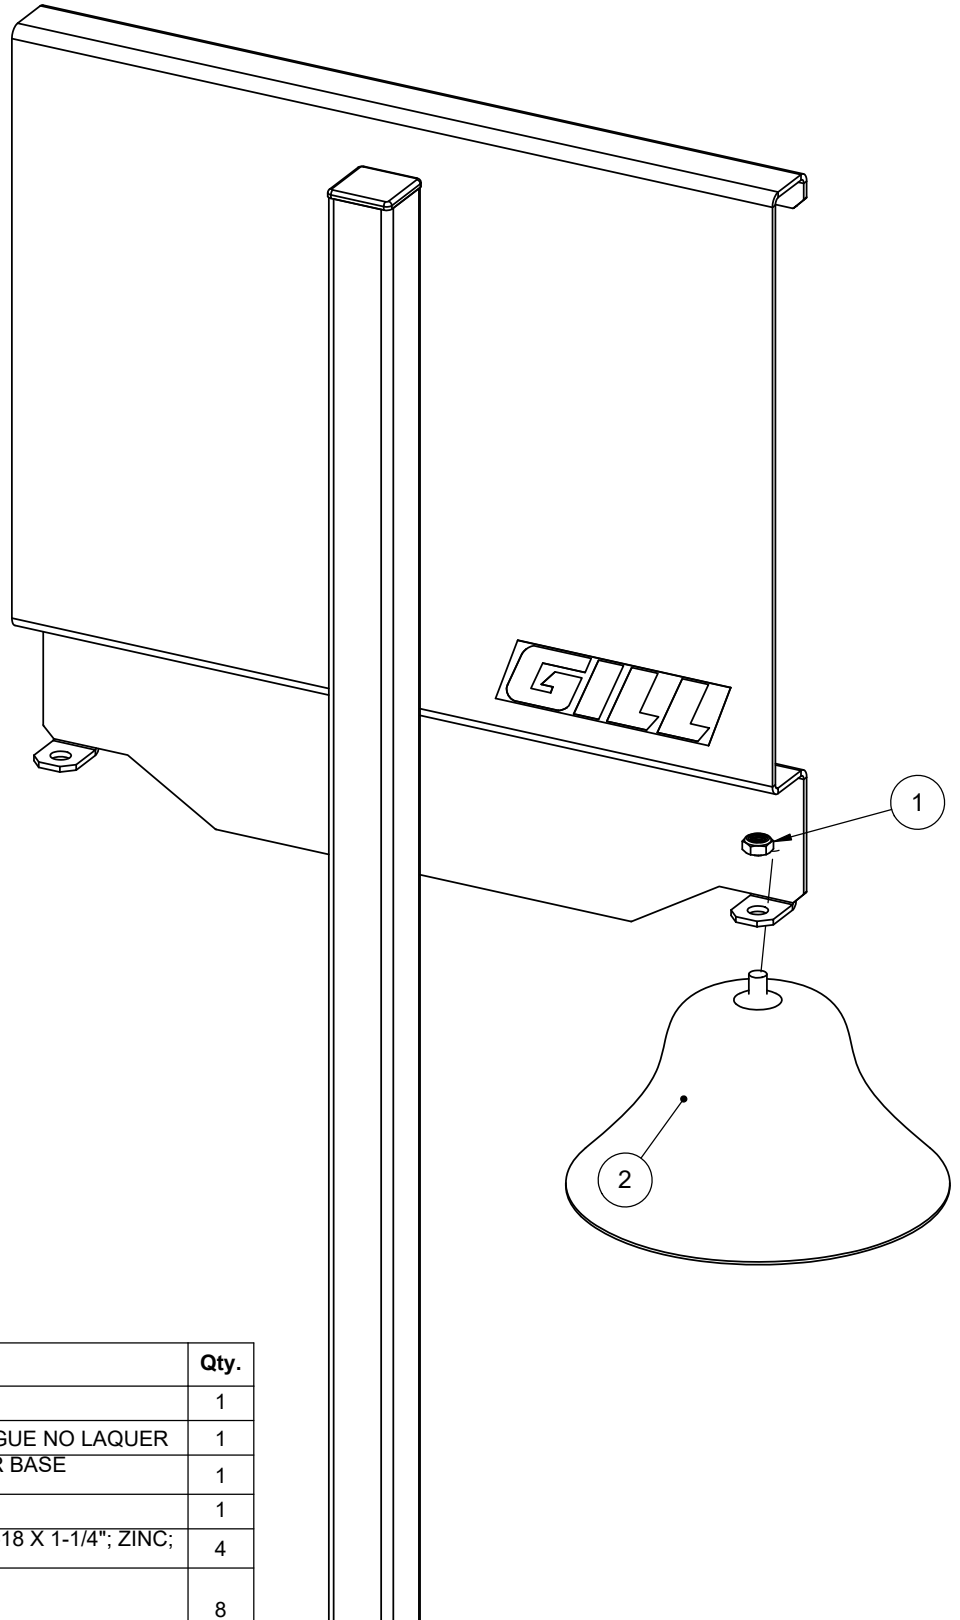

WHEEL NEEDS TO SPIN FREELY.
DO NOT THIGHTEN OUTSIDE
NUT AGAINST WHEEL.

www.gillathletics.com
800-637-3090

79300 - LAP COUNTER ASSEMBLY INSTRUCTIONS

ASSEMBLE UPRIGHT ONTO BASE AS SHOWN BELOW

#	Part #	Description	Qty.
2	79320	LAP COUNTER UPRIGHT; ASSEMBLY	1
7	BASE00149	PERFORMANCE INDICATOR BASE ASSEMBLY	1
8	M2100	Bell and Gong	1
9	HDWE012440E0	HEX HEAD TAP BOLT; 5/16"-18 X 1-1/4"; ZINC; GRADE 5; FULL THREAD	4
10	Preferred Narrow FW 0.3125		8
11	M1232	5/16"-18 Nylock Hex Nut	4

www.gillathletics.com
800-637-3090

79300 - LAP COUNTER ASSEMBLY INSTRUCTIONS

MOUNT INDICATOR TO UPRIGHT, ADD DIGIT BOARDS AS SHOWN

#	Part #	Description	Qty.
1	79310	2 DIGIT POLE VAULT DISPLAY	1
2	79320	LAP COUNTER UPRIGHT; ASSEMBLY	1
9	M2807	3/8" Lock washer, Black	2
10	M2809	3/8" Flat Washer, Black	2
11	HBOLT 0.3750-16x1x1-C		2

www.gillathletics.com
800-637-3090

79300 - LAP COUNTER ASSEMBLY INSTRUCTIONS

ATTACH BELL ONTO DISPLAY

#	Part #	Description	Qty.
1	M1235	3/8"-16 thin nylock hex nut	1
2	M2100	GONG NUT EYE BOLT TONGUE NO LAQUER	1
7	BASE00 149	PERFORMANCE INDICATOR BASE ASSEMBLY	1
8	M2100	Bell and Gong	1
9	HDWE01 2440E0	HEX HEAD TAP BOLT; 5/16"-18 X 1-1/4"; ZINC; GRADE 5; FULL THREAD	4
10	Preferred Narrow FW 0.3125		8
11	M1232	5/16"-18 Nylock Hex Nut	4