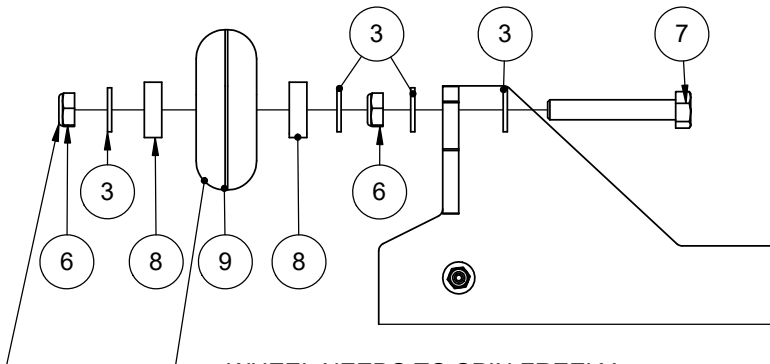

The 45lb powder coated steel base is 22" square with tip and roll wheels.

Parts:

BASE00151 - BASE ASSEMBLY

79320 - Upright Post & Bell

79310 - Display Frame

www.gillathletics.com
800-637-3090

79300 - LAP COUNTER ASSEMBLY INSTRUCTIONS

ASSEMBLE BASE AS SHOWN BELOW

#	Part #	Description	Qty.
1	BASE00148	PERFORMANCE INDICATOR BASE WELDMENT; BLACK	1
2	HDWE030790E0	NYLOCK HEX NUT THIN- 6-32	4
3	Preferred Narrow FW 0.3125		8
4	HDWE050130E0	FLAT WASHER; #10; 1/4" ID X 1/2" OD; ZINC	4
5	HDWE06274	ROUND HEAD SCREW; #6-32 X 3/4"; PHIL DRIVE; SS	4
6	M1232	5/16"-18 Nylock Hex Nut	4
7	HBOLT 0.3125- 18x2x2-C		2
8	M717B	Ball Bearing	4
9	M718	61 mm skate wheel	2
10	M726	Black Rubber Foot	4

WHEEL NEEDS TO SPIN FREELY.
DO NOT THIGHTEN OUTSIDE
NUT AGAINST WHEEL.

www.gillathletics.com
800-637-3090

79300 - LAP COUNTER ASSEMBLY INSTRUCTIONS

ASSEMBLE UPRIGHT ONTO BASE AS SHOWN BELOW

#	Part #	Description	Qty.
2	79320	LAP COUNTER UPRIGHT; ASSEMBLY	1
7	BASE00149	PERFORMANCE INDICATOR BASE ASSEMBLY	1
8	M2100	Bell and Gong	1
9	HDWE012440E0	HEX HEAD TAP BOLT; 5/16"-18 X 1-1/4"; ZINC; GRADE 5; FULL THREAD	4
10	Preferred Narrow FW 0.3125		8
11	M1232	5/16"-18 Nylock Hex Nut	4

www.gillathletics.com
800-637-3090

79300 - LAP COUNTER ASSEMBLY INSTRUCTIONS

ATTACH BELL ONTO DISPLAY

#	Part #	Description	Qty.
1	M1235	3/8"-16 thin nylock hex nut	1
2	M2100	GONG NUT EYE BOLT TONGUE NO LAQUER	1
7	BASE00 149	PERFORMANCE INDICATOR BASE ASSEMBLY	1
8	M2100	Bell and Gong	1
9	HDWE01 2440E0	HEX HEAD TAP BOLT; 5/16"-18 X 1-1/4"; ZINC; GRADE 5; FULL THREAD	4
10	Preferred Narrow FW 0.3125		8
11	M1232	5/16"-18 Nylock Hex Nut	4