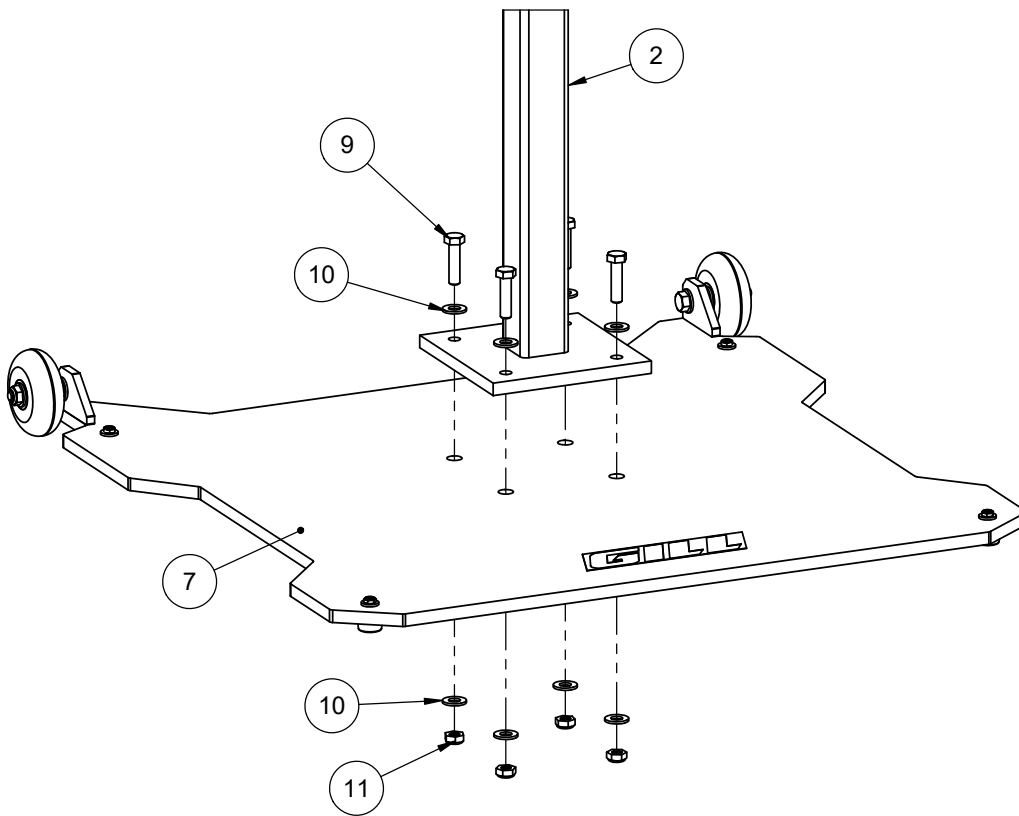

ASSEMBLE BASE AS SHOWN BELOW

#	Part #	Description	Qty.
1	BASE00148	PERFORMANCE INDICATOR BASE WELDMENT; BLACK	1
2	HDWE030790E0	NYLOCK HEX NUT THIN- 6-32	4
3	Preferred Narrow FW 0.3125		8
4	HDWE050130E0	FLAT WASHER; #10; 1/4" ID X 1/2" OD; ZINC	4
5	HDWE06274	ROUND HEAD SCREW; #6-32 X 3/4"; PHIL DRIVE; SS	4
6	M1232	5/16"-18 Nylock Hex Nut	4
7	HBOLT 0.3125- 18x2x2-C		2
8	M717B	Ball Bearing	4
9	M718	61 mm skate wheel	2
10	M726	Black Rubber Foot	4

WHEEL NEEDS TO SPIN FREELY.
DO NOT THIGHTEN OUTSIDE
NUT AGAINST WHEEL.

www.gillathletics.com
800-637-3090

79300 - LAP COUNTER ASSEMBLY INSTRUCTIONS

ASSEMBLE UPRIGHT ONTO BASE AS SHOWN BELOW

#	Part #	Description	Qty.
2	79320	LAP COUNTER UPRIGHT; ASSEMBLY	1
7	BASE00149	PERFORMANCE INDICATOR BASE ASSEMBLY	1
8	M2100	Bell and Gong	1
9	HDWE012440E0	HEX HEAD TAP BOLT; 5/16"-18 X 1-1/4"; ZINC; GRADE 5; FULL THREAD	4
10	Preferred Narrow FW 0.3125		8
11	M1232	5/16"-18 Nylock Hex Nut	4

www.gillathletics.com
800-637-3090

79300 - LAP COUNTER ASSEMBLY INSTRUCTIONS

MOUNT INDICATOR TO UPRIGHT, ADD DIGIT BOARDS AS SHOWN

#	Part #	Description	Qty.
1	79310	2 DIGIT POLE VAULT DISPLAY	1
2	79320	LAP COUNTER UPRIGHT; ASSEMBLY	1
9	M2807	3/8" Lock washer, Black	2
10	M2809	3/8" Flat Washer, Black	2
11	HBOLT 0.3750-16x1x1-C		2

www.gillathletics.com
800-637-3090

79300 - LAP COUNTER ASSEMBLY INSTRUCTIONS

ATTACH BELL ONTO DISPLAY

#	Part #	Description	Qty.
1	M1235	3/8"-16 thin nylock hex nut	1
2	M2100	GONG NUT EYE BOLT TONGUE NO LAQUER	1
7	BASE00 149	PERFORMANCE INDICATOR BASE ASSEMBLY	1
8	M2100	Bell and Gong	1
9	HDWE01 2440E0	HEX HEAD TAP BOLT; 5/16"-18 X 1-1/4"; ZINC; GRADE 5; FULL THREAD	4
10	Preferred Narrow FW 0.3125		8
11	M1232	5/16"-18 Nylock Hex Nut	4