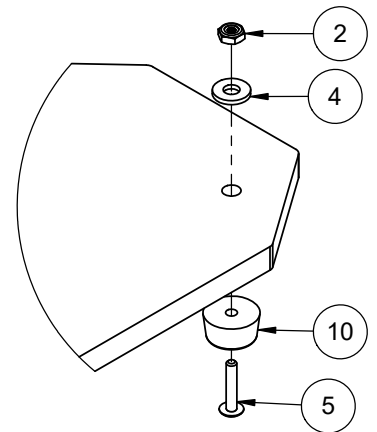

The 45lb powder coated steel base is 22" square with tip and roll wheels.

Parts:

BASE00151 - BASE ASSEMBLY

79320 - Upright Post & Bell

79310 - Display Frame

www.gillathletics.com
800-637-3090

79300 - LAP COUNTER ASSEMBLY INSTRUCTIONS

ASSEMBLE BASE AS SHOWN BELOW

#	Part #	Description	Qty.
1	BASE00148	PERFORMANCE INDICATOR BASE WELDMENT; BLACK	1
2	HDWE030790E0	NYLOCK HEX NUT THIN- 6-32	4
3	Preferred Narrow FW 0.3125		8
4	HDWE050130E0	FLAT WASHER; #10; 1/4" ID X 1/2" OD; ZINC	4
5	HDWE06274	ROUND HEAD SCREW; #6-32 X 3/4"; PHIL DRIVE; SS	4
6	M1232	5/16"-18 Nylock Hex Nut	4
7	HBOLT 0.3125- 18x2x2-C		2
8	M717B	Ball Bearing	4
9	M718	61 mm skate wheel	2
10	M726	Black Rubber Foot	4

WHEEL NEEDS TO SPIN FREELY.
DO NOT THIGHTEN OUTSIDE
NUT AGAINST WHEEL.

www.gillathletics.com
800-637-3090

79300 - LAP COUNTER ASSEMBLY INSTRUCTIONS

ASSEMBLE UPRIGHT ONTO BASE AS SHOWN BELOW

#	Part #	Description	Qty.
2	79320	LAP COUNTER UPRIGHT; ASSEMBLY	1
7	BASE00149	PERFORMANCE INDICATOR BASE ASSEMBLY	1
8	M2100	Bell and Gong	1
9	HDWE012440E0	HEX HEAD TAP BOLT; 5/16"-18 X 1-1/4"; ZINC; GRADE 5; FULL THREAD	4
10	Preferred Narrow FW 0.3125		8
11	M1232	5/16"-18 Nylock Hex Nut	4

www.gillathletics.com
800-637-3090

79300 - LAP COUNTER ASSEMBLY INSTRUCTIONS

ATTACH BELL ONTO DISPLAY

#	Part #	Description	Qty.
1	M1235	3/8"-16 thin nylock hex nut	1
2	M2100	GONG NUT EYE BOLT TONGUE NO LAQUER	1
7	BASE00 149	PERFORMANCE INDICATOR BASE ASSEMBLY	1
8	M2100	Bell and Gong	1
9	HDWE01 2440E0	HEX HEAD TAP BOLT; 5/16"-18 X 1-1/4"; ZINC; GRADE 5; FULL THREAD	4
10	Preferred Narrow FW 0.3125		8
11	M1232	5/16"-18 Nylock Hex Nut	4