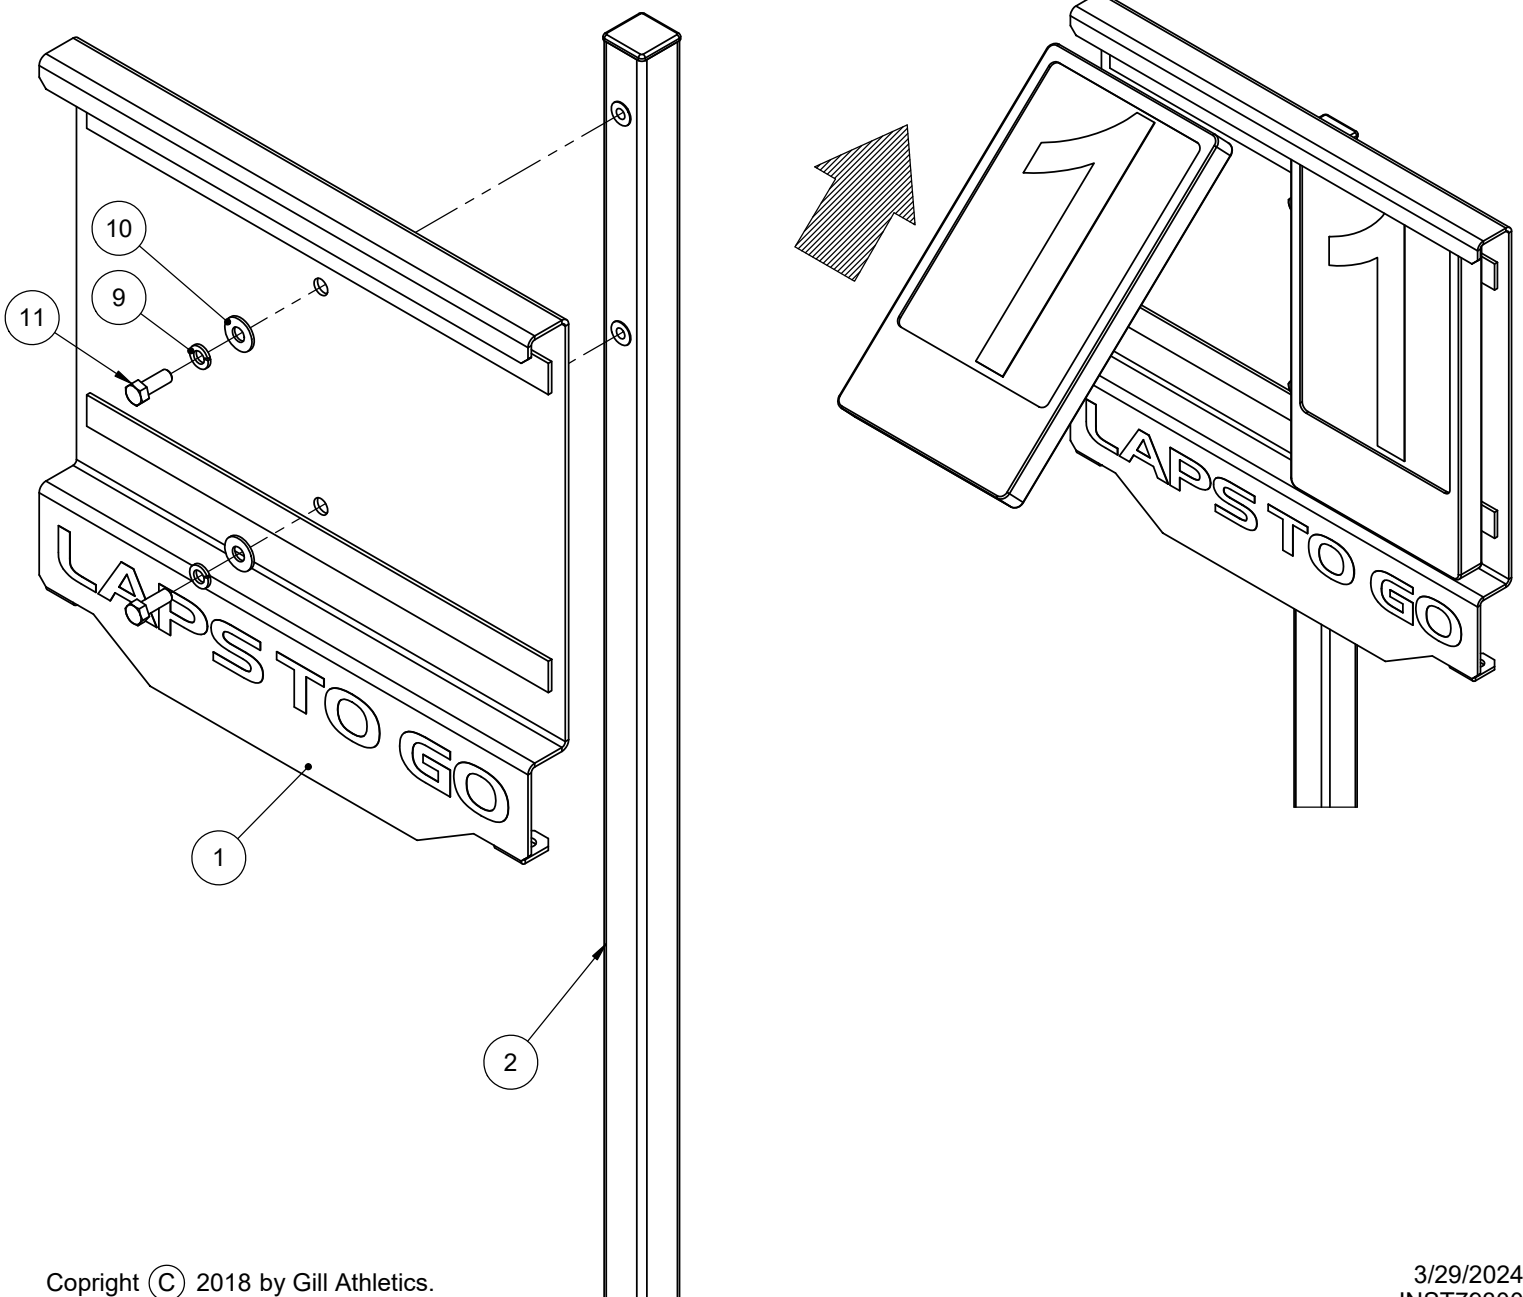

www.gillathletics.com
800-637-3090

79300 - LAP COUNTER ASSEMBLY INSTRUCTIONS

MOUNT INDICATOR TO UPRIGHT, ADD DIGIT BOARDS AS SHOWN

#	Part #	Description	Qty.
1	79310	2 DIGIT POLE VAULT DISPLAY	1
2	79320	LAP COUNTER UPRIGHT; ASSEMBLY	1
9	M2807	3/8" Lock washer, Black	2
10	M2809	3/8" Flat Washer, Black	2
11	HBOLT 0.3750-16x1x1-C		2