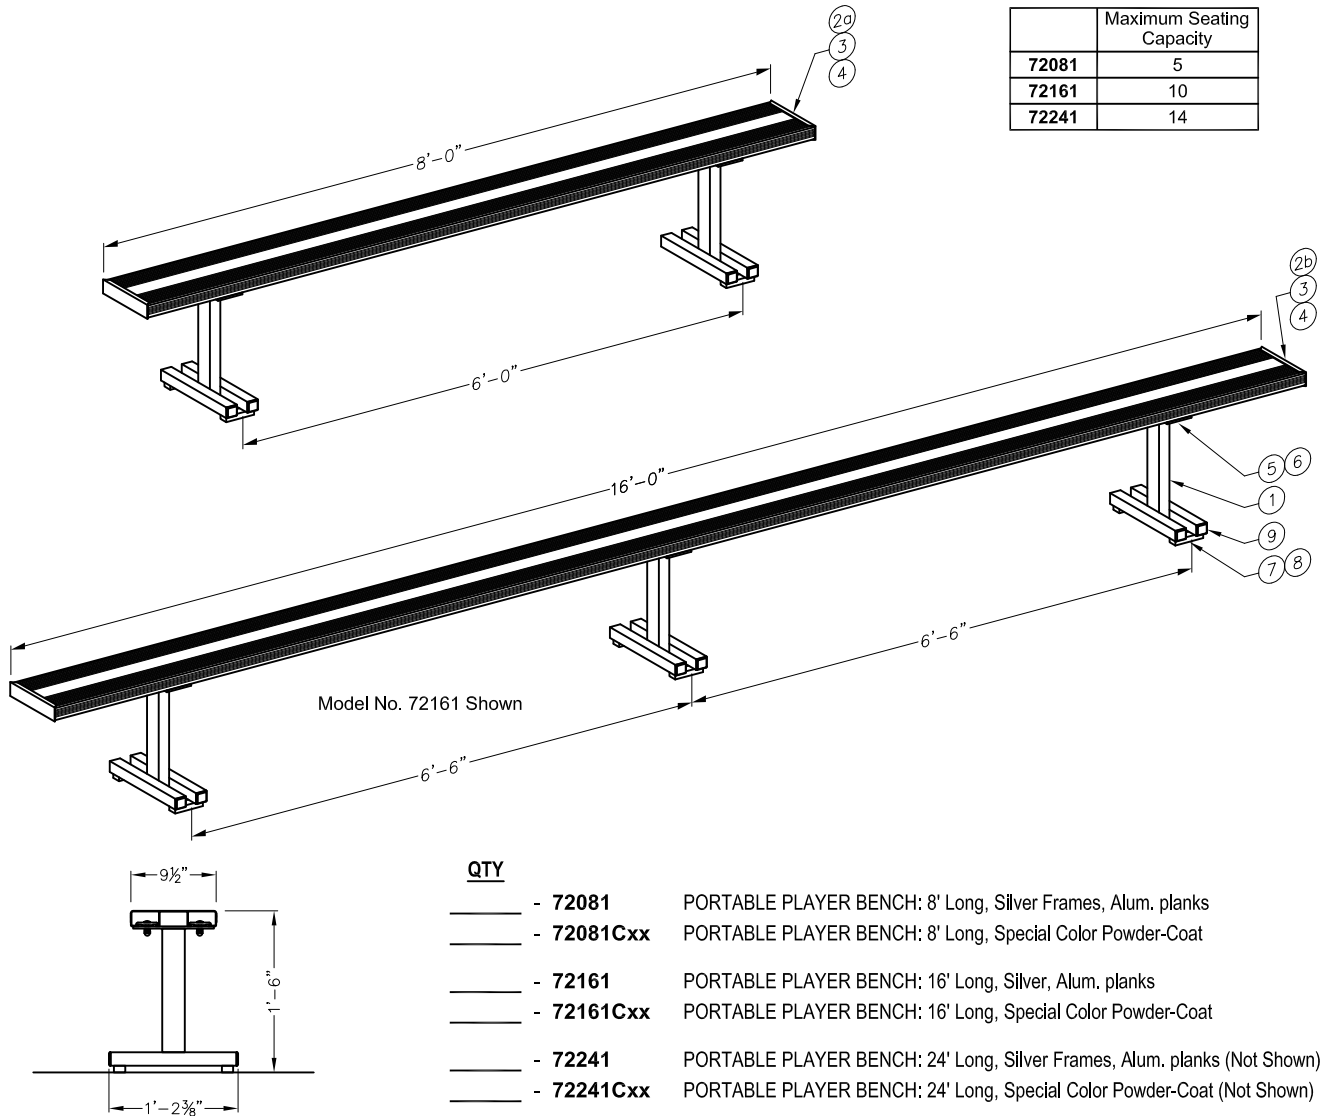

PARTS LIST				
No.	72 081 QTY.	72 161 QTY.	72 241 QTY.	DESCRIPTION
1	2	3	4	FRME 70 11 BENCH SUPPORT FRAME
2a	1			M86008 PLANK: 8' Lg.
2b		1		M86016 PLANK: 16' Lg.
2c			1	M86024 PLANK: 24' Lg.
3	2	2	2	ECAP 380 11 END CAP for PLANK
4	4	4	4	HDWE 06228 #10 x 5/8" SELF DRILLING SCREW
5	4	6	8	CLMP 380 10 PLANK CLAMP with HARDWARE
6	4	6	8	HDWE 03015 0E0 5/16" LOCKING CAP NUT
7	4	6	8	FEET 00002 000 RUBBER FOOT
8	8	12	16	HDWE 06059 0E0 #10-24 x 3/4" Lg. SELF-TAPPING SCREW
9	8	12	16	PCAP 00049 002 TUBE PLUG