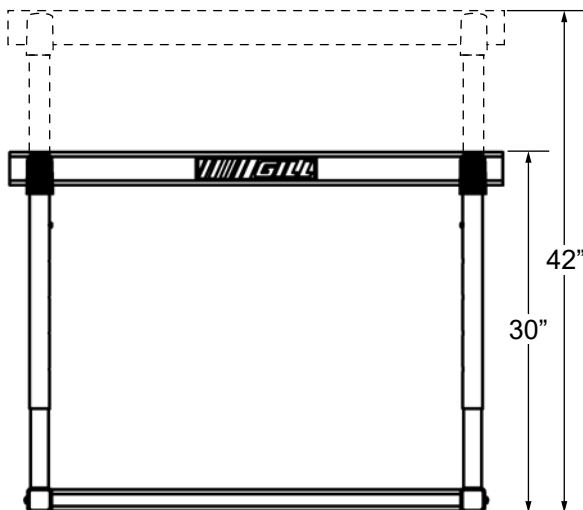

# 408CXXSP CONTINUUM C3 HURDLE

Adjusts from 30" to 42" and automatically moves the weight to the correct position

Available in two widths: 41" and 47"