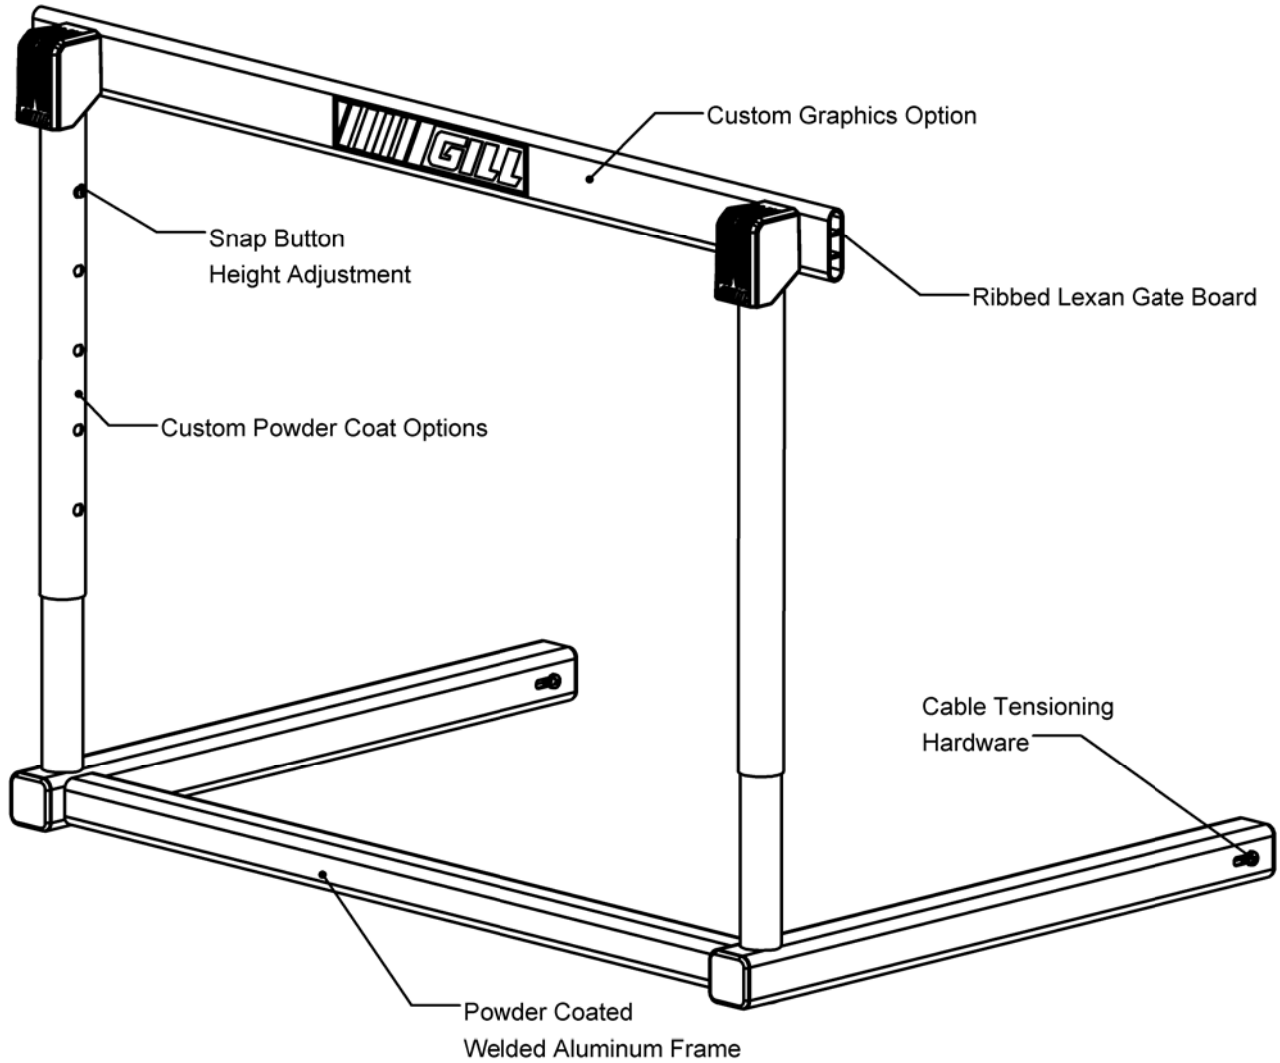

# 408CXXSP CONTINUUM C3 HURDLE

Adjusts from 30" to 42" and automatically moves the weight to the correct position

Available in two widths: 41" and 47"