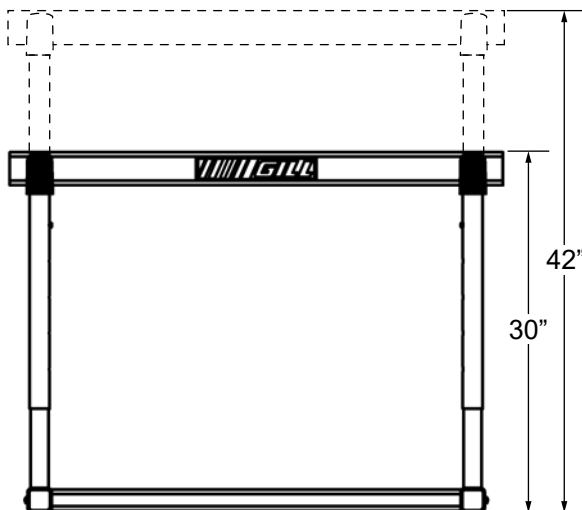

www.gillathletics.com  
800-637-3090

40847CXXSP  
CONTINUUM C3 HURDLE

Adjusts from 30" to 42" and automatically moves the weight to the correct position

Available in two widths: 41" and 47"