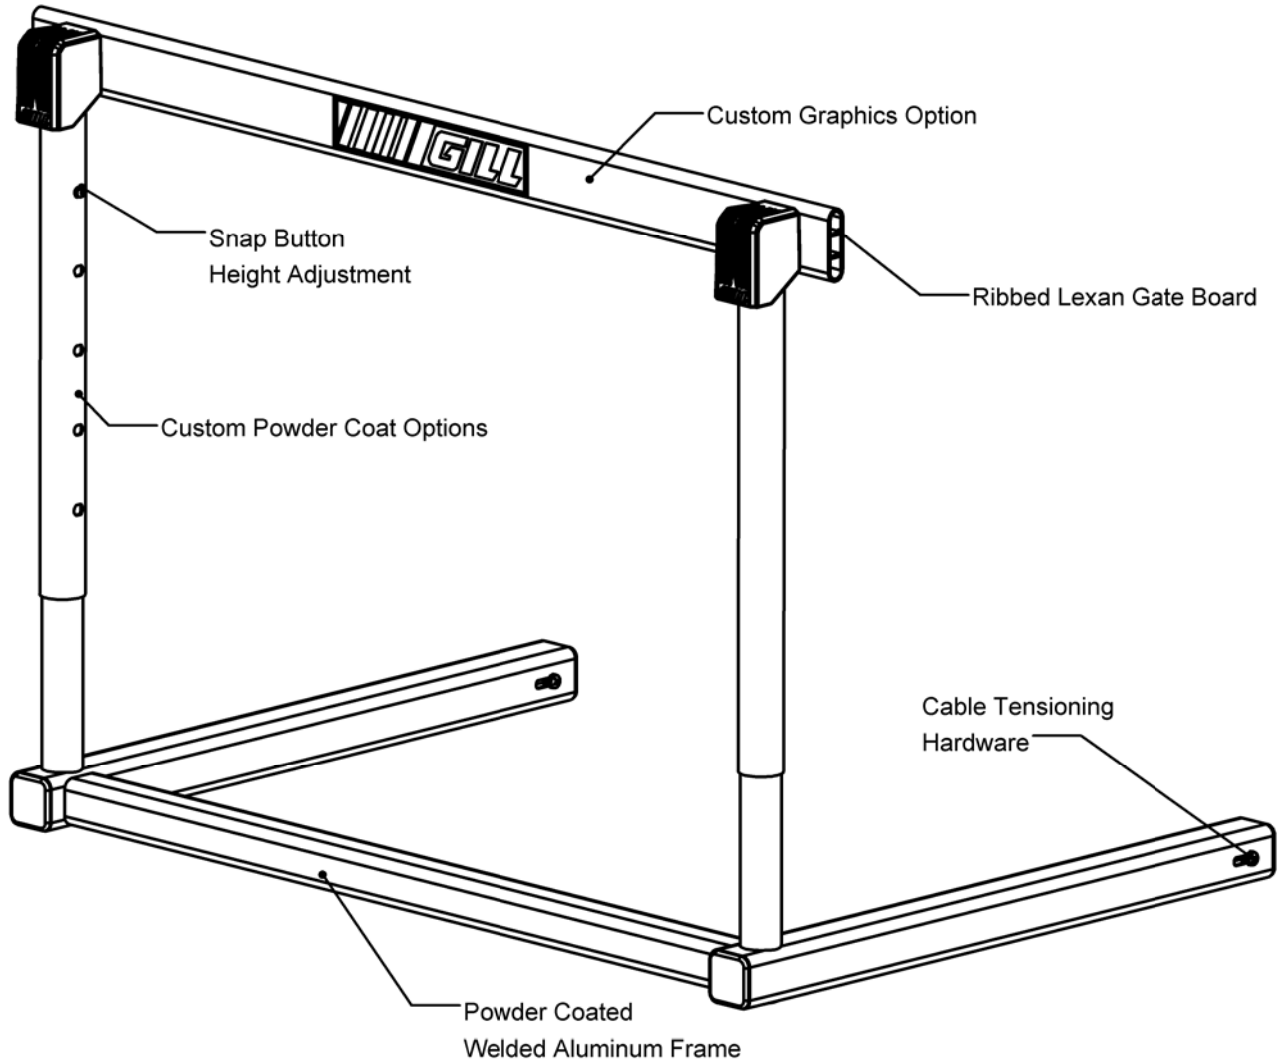

www.gillathletics.com  
800-637-3090

40847CXXSP  
CONTINUUM C3 HURDLE

Adjusts from 30" to 42" and automatically moves the weight to the correct position

Available in two widths: 41" and 47"