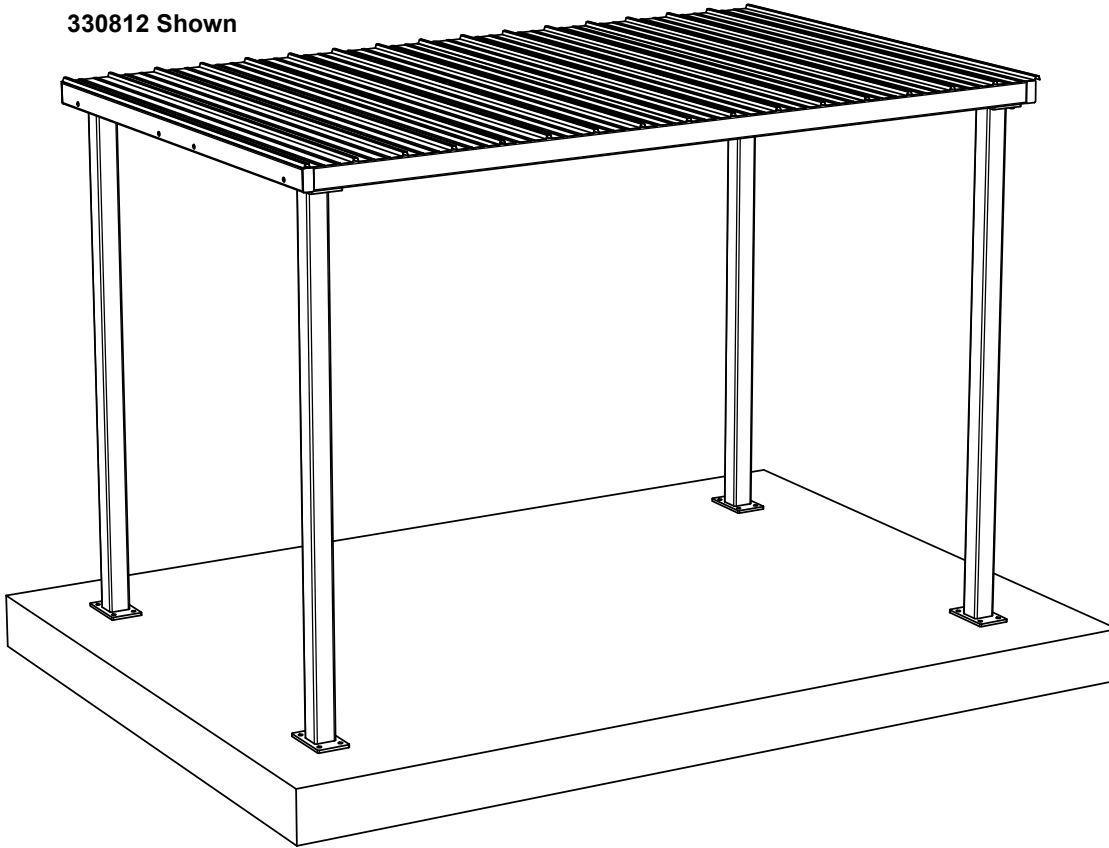

## 3308XX FIELDHELTER DUGOUT PRODUCT SPECIFICATION

330812 Shown

01	Light Blue
02	Royal Blue
03	Red
04	White
05	Orange
06	Yellow Gold
07	Silver
08	Old Gold
09	Gray
10	Maroon
11	Purple
12	Black
13	Navy Blue
14	Kelly Green
15	Dark Green

- Custom structure colors (see color chart)
- 29 guage roofing material (white only)
- 4"x4"x14 gauge steel uprights
- Roof frame weldment made from 2"x2" and 2"x4" steel tubing
- Able to withstand up to 130 MPH winds
- Able to withstand up to 50 Lbs/sq. ft snow load
- Made in the U.S.A.

### 3308XX FIELDHELTER DUGOUT PRODUCT SPECIFICATION

Part #	X	Y
330812	12'-2"	11'-8"
330824	24'-2"	23'-8"
330836	36'-2"	25'-8"
330848	48'-2"	47'-8"