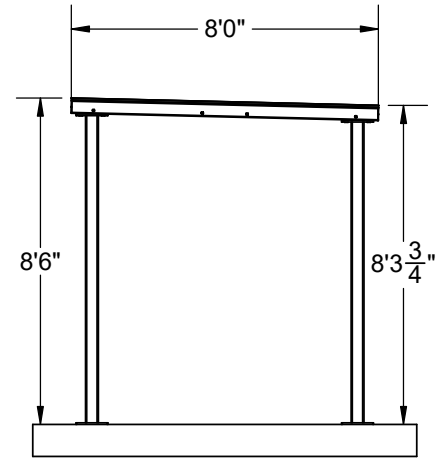

- Custom structure colors (see color chart)
- 29 guage roofing material (white only)
- 4"x4"x14 gauge steel uprights
- Roof frame weldment made from 2"x2" and 2"x4" steel tubing
- Able to withstand up to 130 MPH winds
- Able to withstand up to 50 Lbs/sq. ft snow load
- Made in the U.S.A.

### 3308XX FIELDHELTER DUGOUT PRODUCT SPECIFICATION

Part #	X	Y
330812	12'-2"	11'-8"
330824	24'-2"	23'-8"
330836	36'-2"	25'-8"
330848	48'-2"	47'-8"