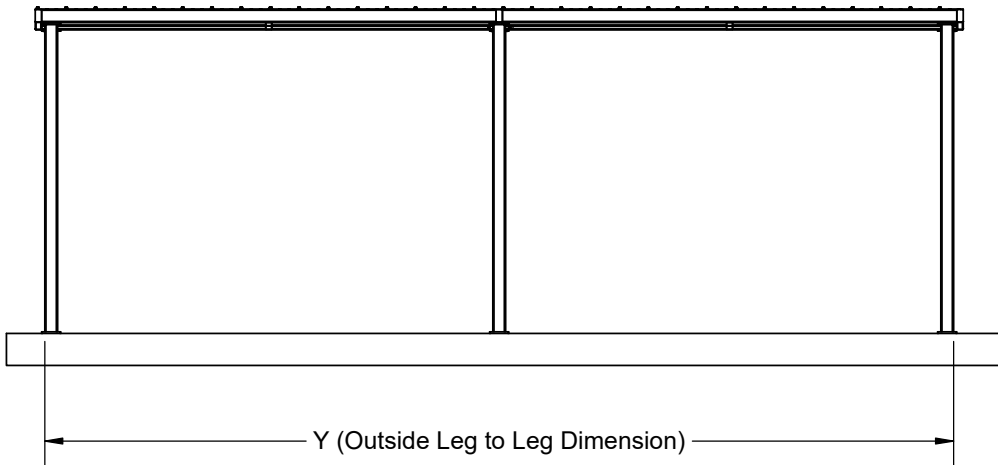

- Custom structure colors (see color chart)
- 29 guage roofing material (white only)
- 4"x4"x14 gauge steel uprights
- Roof frame weldment made from 2"x2" and 2"x4" steel tubing
- Able to withstand up to 130 MPH winds
- Able to withstand up to 50 Lbs/sq. ft snow load
- Made in the U.S.A.

### 3308XX FIELDHELTER DUGOUT PRODUCT SPECIFICATION

Part #	X	Y
330812	12'-2"	11'-8"
330824	24'-2"	23'-8"
330836	36'-2"	25'-8"
330848	48'-2"	47'-8"