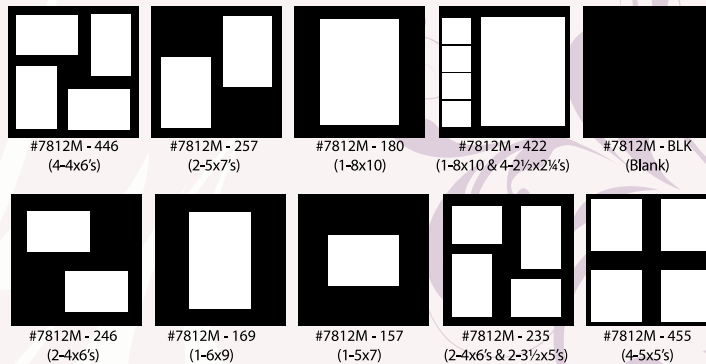

6857M10R

- Holds 20 photos 5" x 7"
- Cameo Cover

688810R

- Holds 20 photos 8" x 8"
- Cameo Cover

6888M10R

- HOLDS 20 PHOTOS 8" x 8"
- CAMEO COVER

6810M10R

- HOLDS 20 PHOTOS 10" x 10"
- CAMEO COVER

6881M10R

- HOLDS 20 PHOTOS 8" x 10"
- CAMEO COVER

6881M10R

6888M10R
6810M10R

688810R

6857M10R

684610R
685710R

other albums

7812

THE REGAL SELF-STICK ALBUM

- HOLDS (30) 12" X 12" PHOTOS
- 15 "E-Z PEEL AND STICK" PAGES
- ALL LEATHER ALBUM AND CASE CONSTRUCTION
- PRESENTATION CASE INCLUDED
- CASE IS VELVETEEN LINED

MATS AVAILABLE IN PACKS OF 10 PER DESIGN