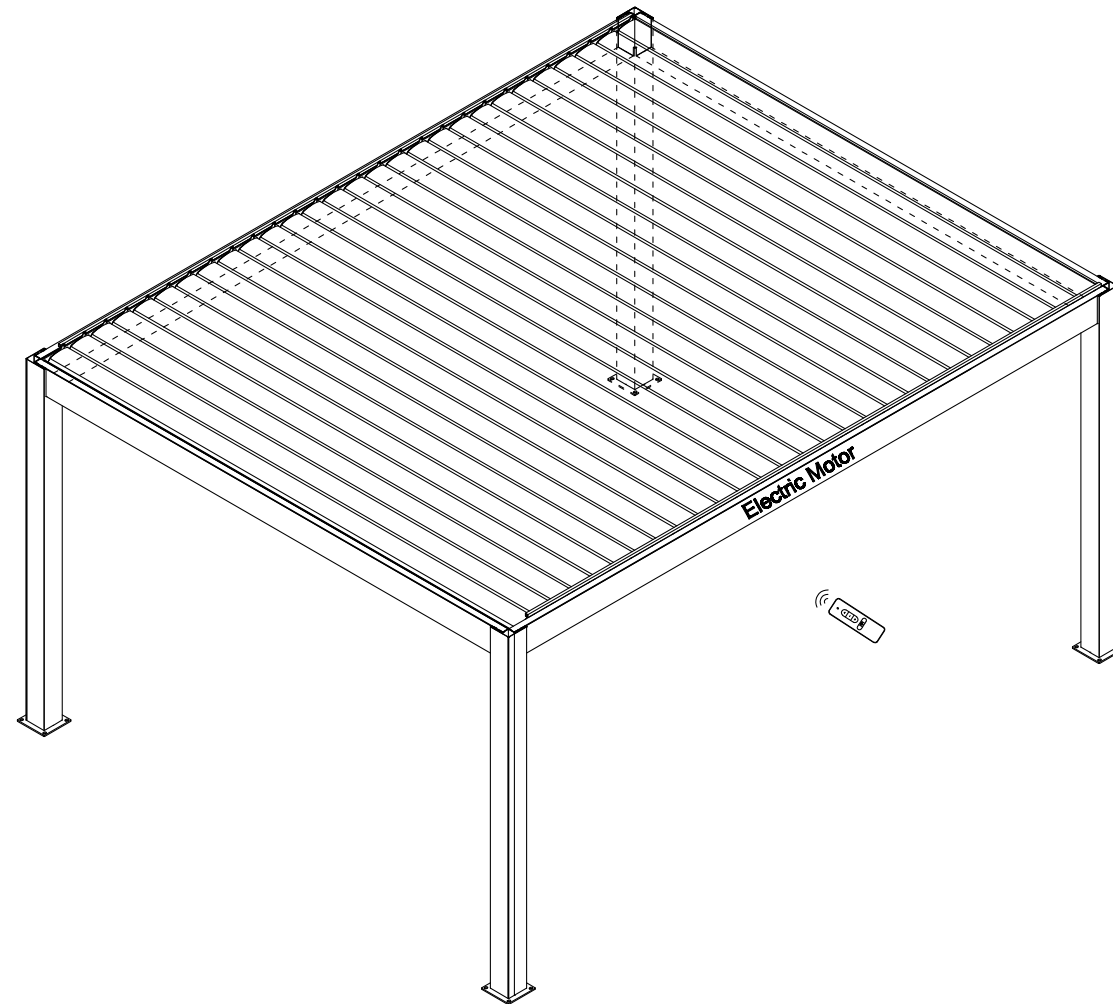

CUSTOMISED LOUVRED PERGOLA

LC100

-1

Freestanding

Model: Manual, Motorised

CUSTOMISED LOUVRED PERGOLA

LC100

-2

Freestanding

Model: Manual, Motorised

CUSTOMISED LOUVRED PERGOLA

LC100

-3

Wall Mounted

Model: Manual, Motorised

CUSTOMISED LOUVRED PERGOLA

LC100

-4

Wall Mounted

Model: Manual, Motorised

CUSTOMISED LOUVRED PERGOLA

LC150

-1

Freestanding