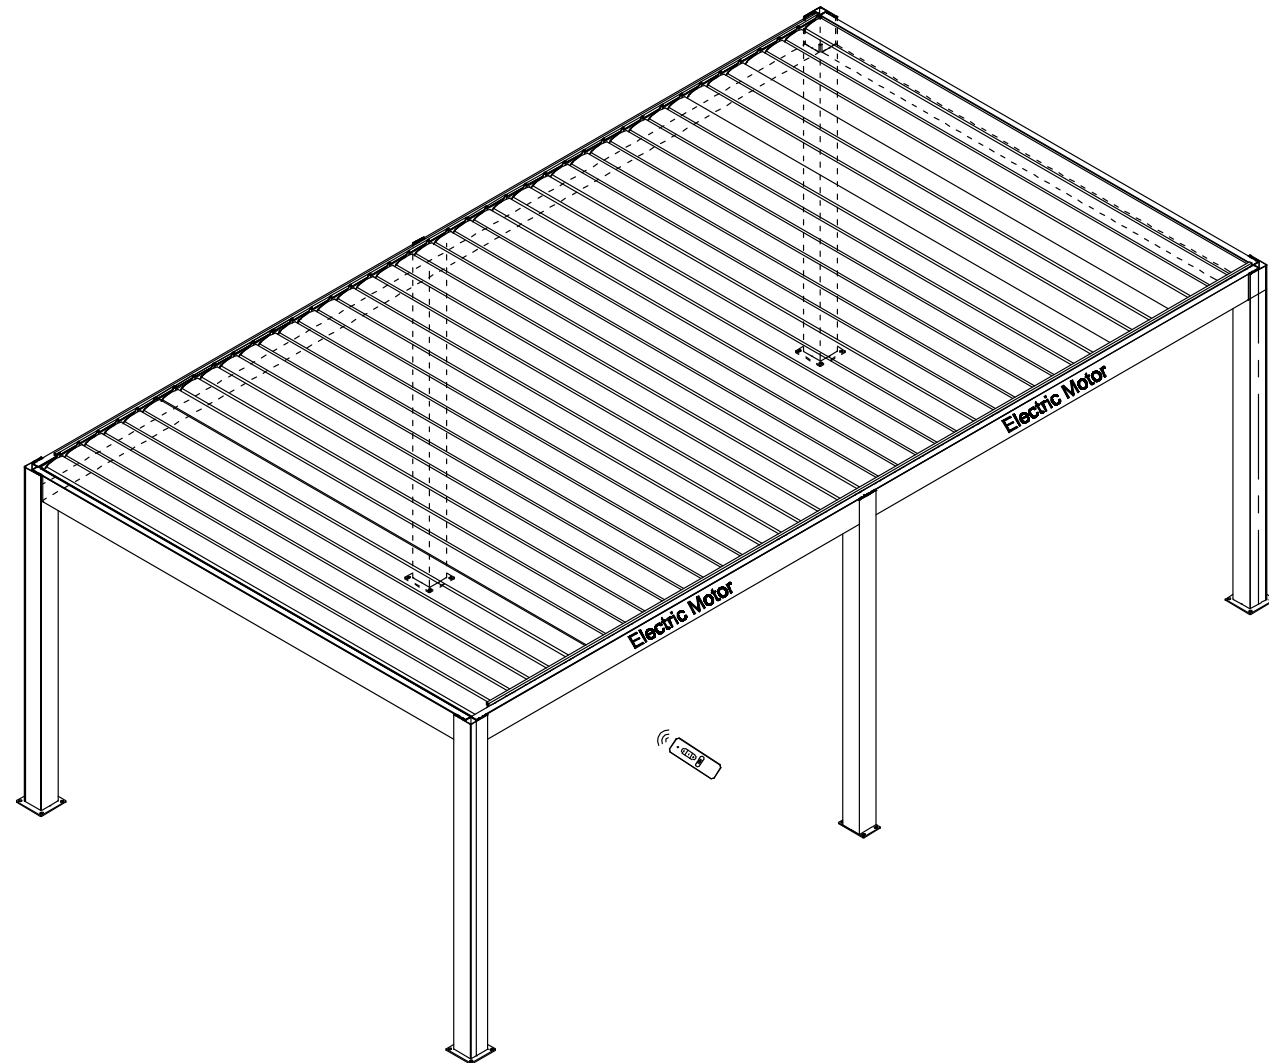

Freestanding

Model: Manual, Motorised

CUSTOMISED LOUVRED PERGOLA

LC100

-3

Wall Mounted

Model: Manual, Motorised

CUSTOMISED LOUVRED PERGOLA

LC100

-4

Wall Mounted

Model: Manual, Motorised

CUSTOMISED LOUVRED PERGOLA

LC150

-1

Freestanding

Model: Motorised Only

CUSTOMISED LOUVVRED PERGOLA

LC150

-2

Freestanding

Model: Motorised Only

CUSTOMISED LOUVRED PERGOLA

LC150