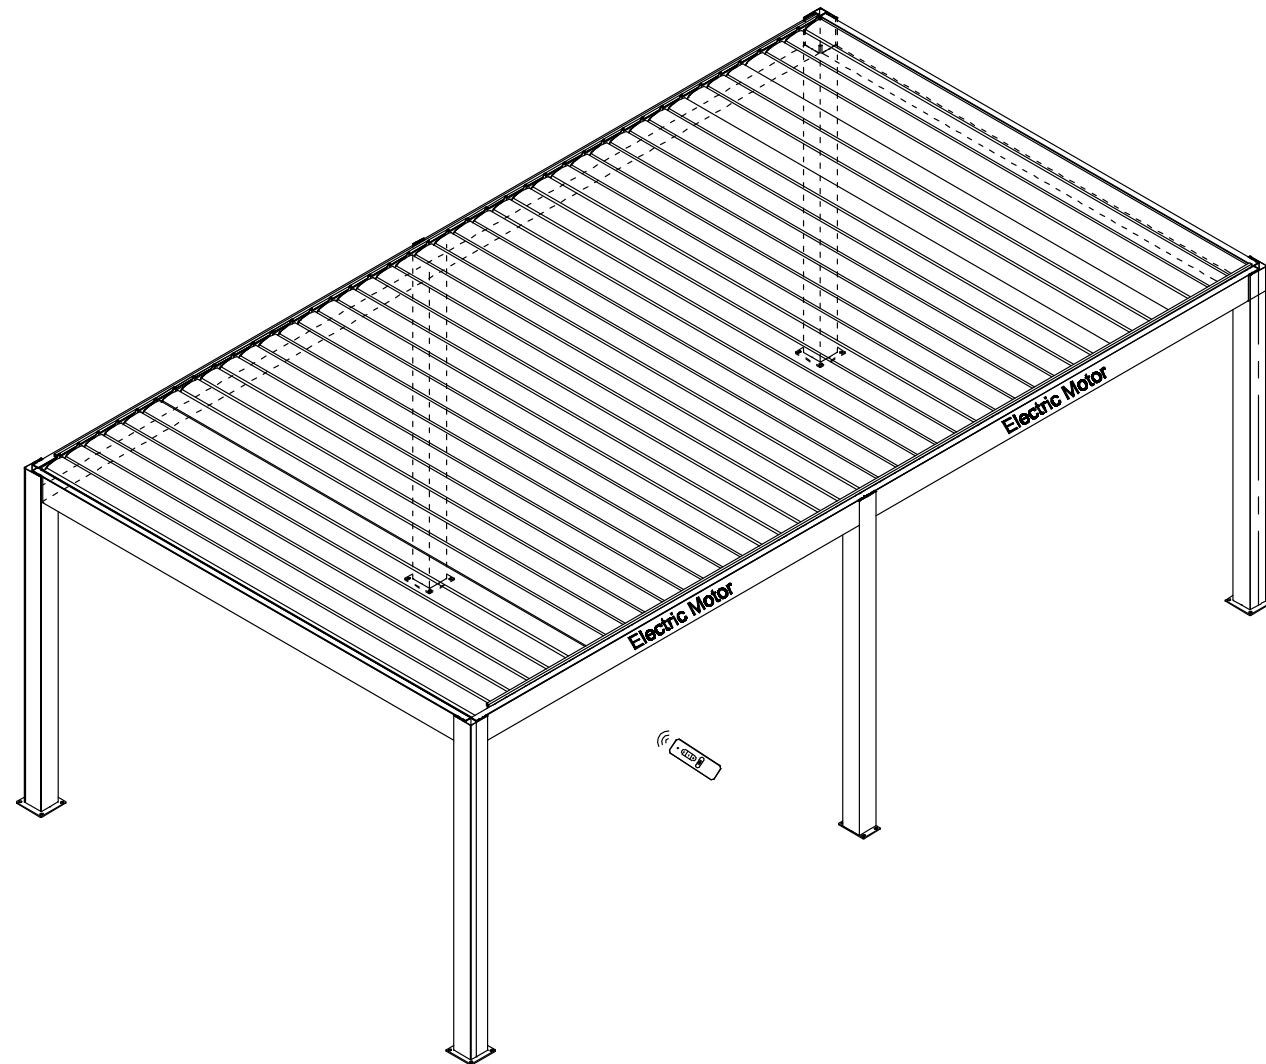

Freestanding

Model: Manual, Motorised

CUSTOMISED LOUVRED PERGOLA

Oneroa

-3

Wall Mounted

Model: Manual, Motorised

CUSTOMISED LOUVRED PERGOLA

Oneroa

-4

Wall Mounted

Model: Manual, Motorised

CUSTOMISED LOUVRED PERGOLA

**Tasman
(LC150)
-1**

Freestanding
Model: Motorised Only

CUSTOMISED LOUVVRED PERGOLA