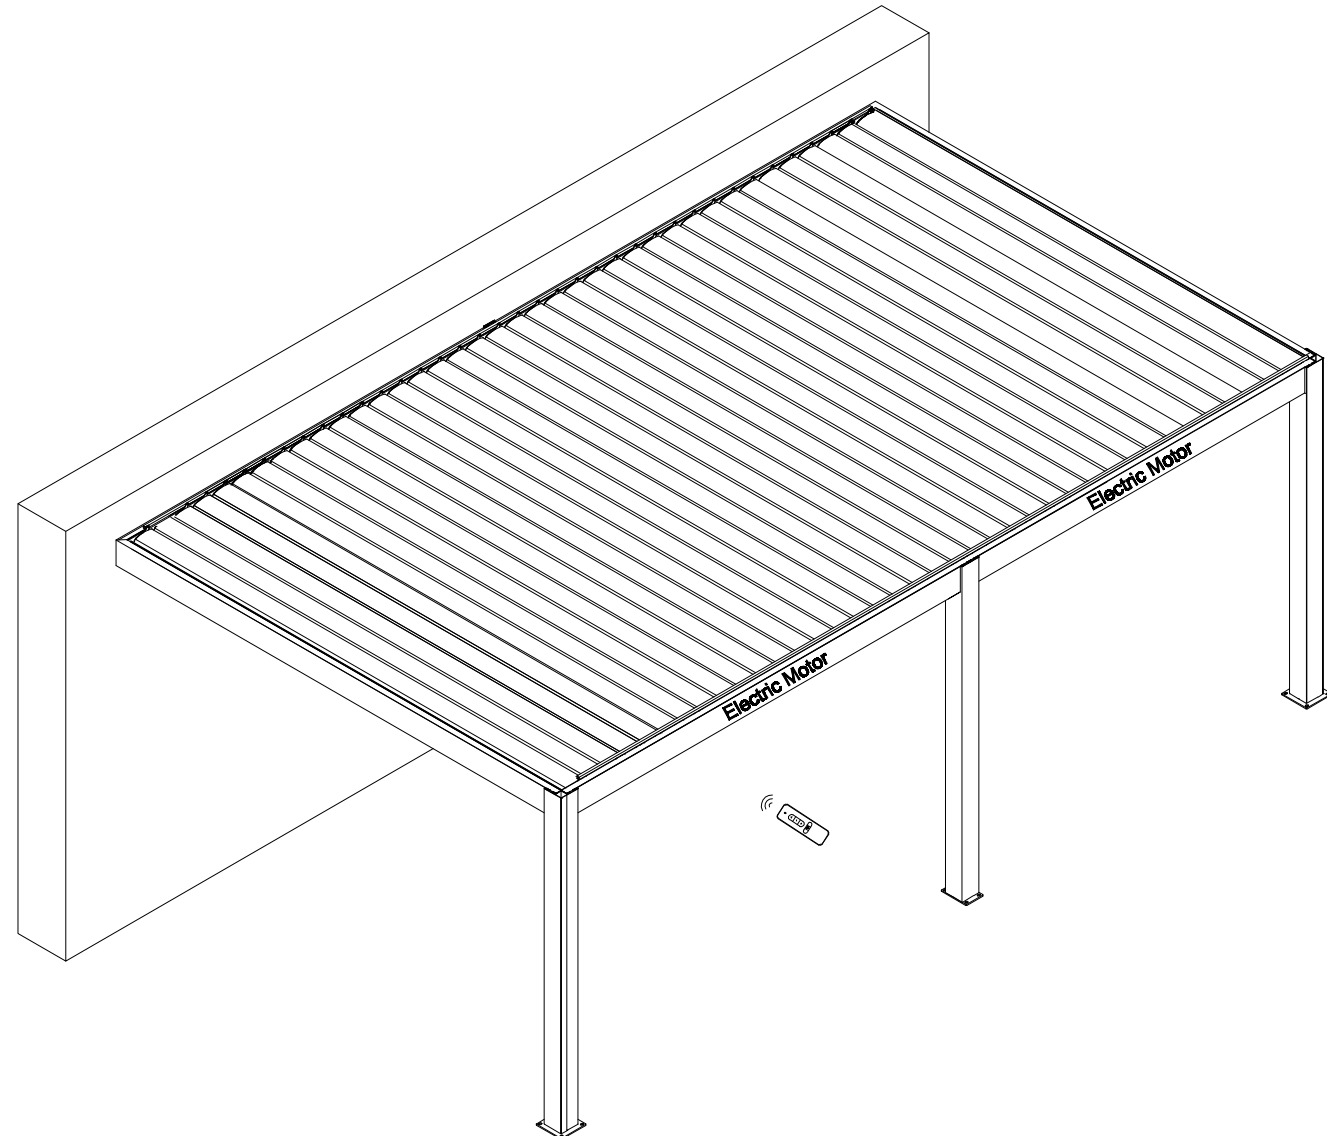

**Tasman
(LC150)
-2**

Freestanding
Model: Motorised Only

CUSTOMISED LOUVVRED PERGOLA

Tasman (LC150) -3

Wall Mounted
Model: Motorised Only

CUSTOMISED LOUVVRED PERGOLA

Tasman (LC150) -4

Wall Mounted
Model: Motorised Only

CUSTOMISED LOUVRED PERGOLA

**Pacific
(LC200)**

-1

Freestanding

Model: Motorised Only

CUSTOMISED LOUVRED PERGOLA

**Pacific
(LC200)
-2**

Freestanding
Model: Motorised Only