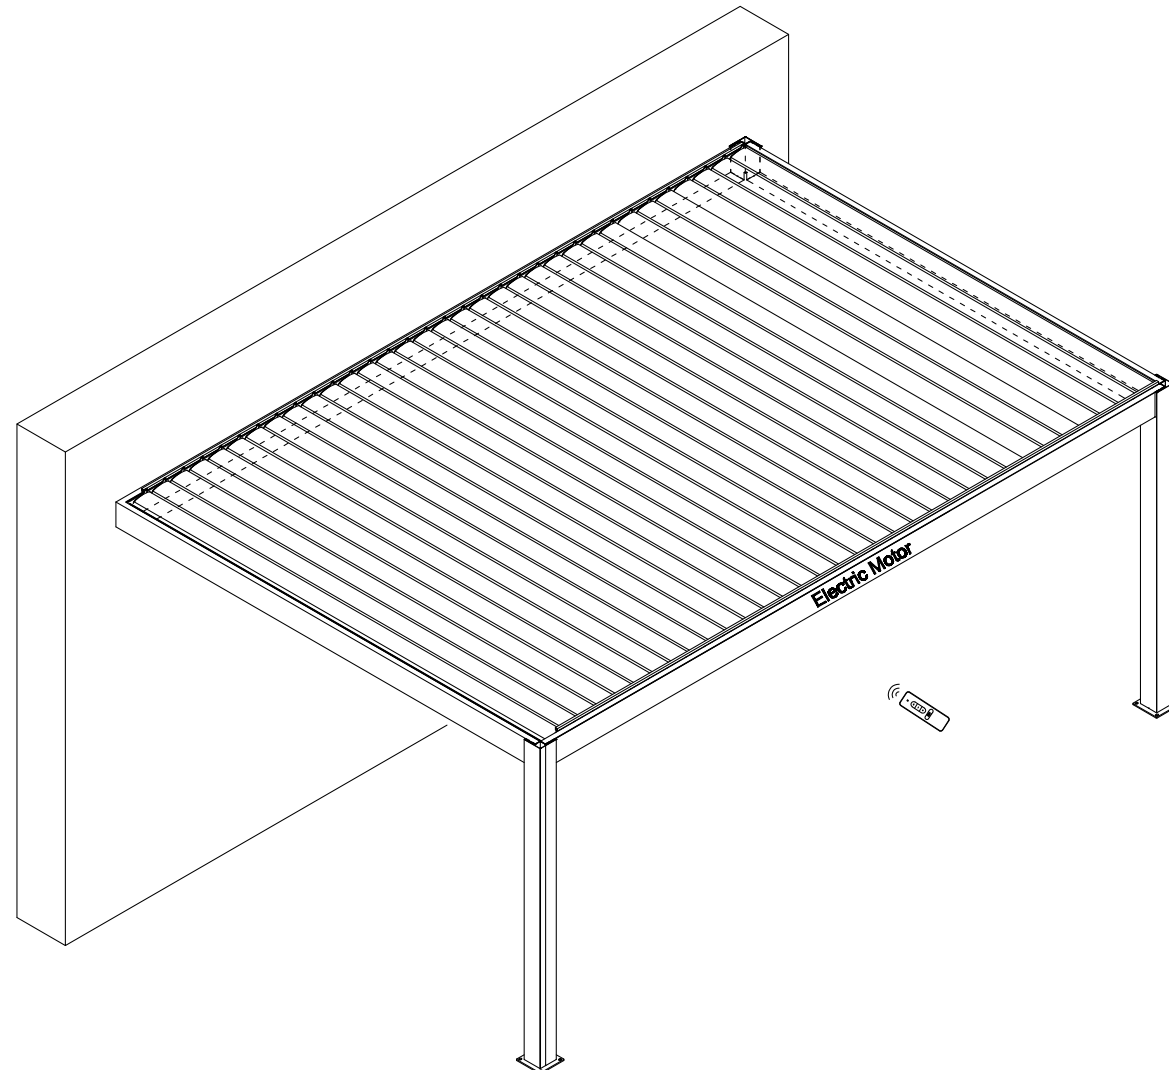

CUSTOMISED LOUVVRED PERGOLA

Tasman (LC150) -3

Wall Mounted
Model: Motorised Only