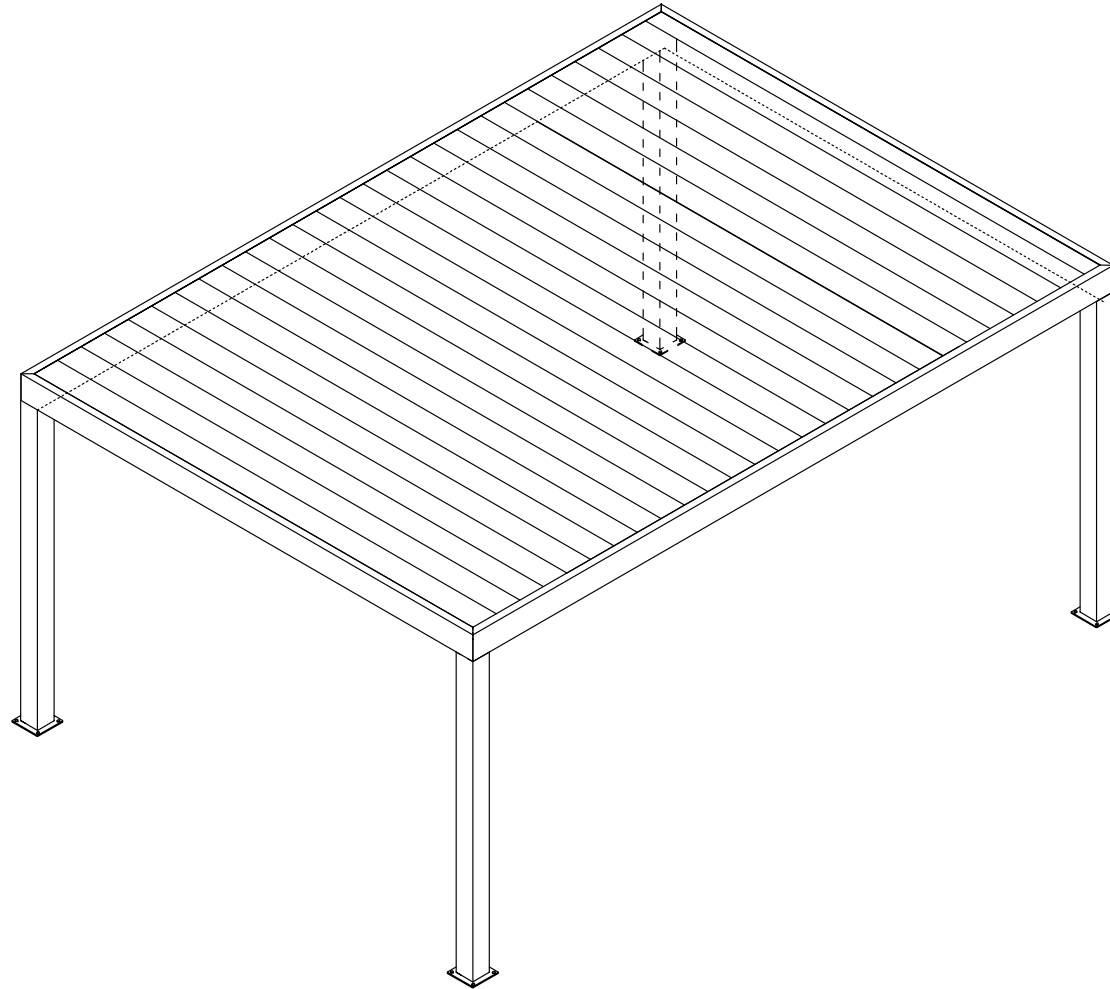

**Tasman
(LC150)
-2**

Freestanding
Model: Motorised Only

CUSTOMISED LOUVVRED PERGOLA

Tasman (LC150) -3

Wall Mounted
Model: Motorised Only

CUSTOMISED LOUVVRED PERGOLA

Tasman (LC150) -4

Wall Mounted
Model: Motorised Only

CUSTOMISED LOUVRED PERGOLA

**Pacific
(LC200)**

-1

Freestanding

Model: Motorised Only

CUSTOMISED LOUVRED PERGOLA

**Pacific
(LC200)
-2**

Freestanding
Model: Motorised Only