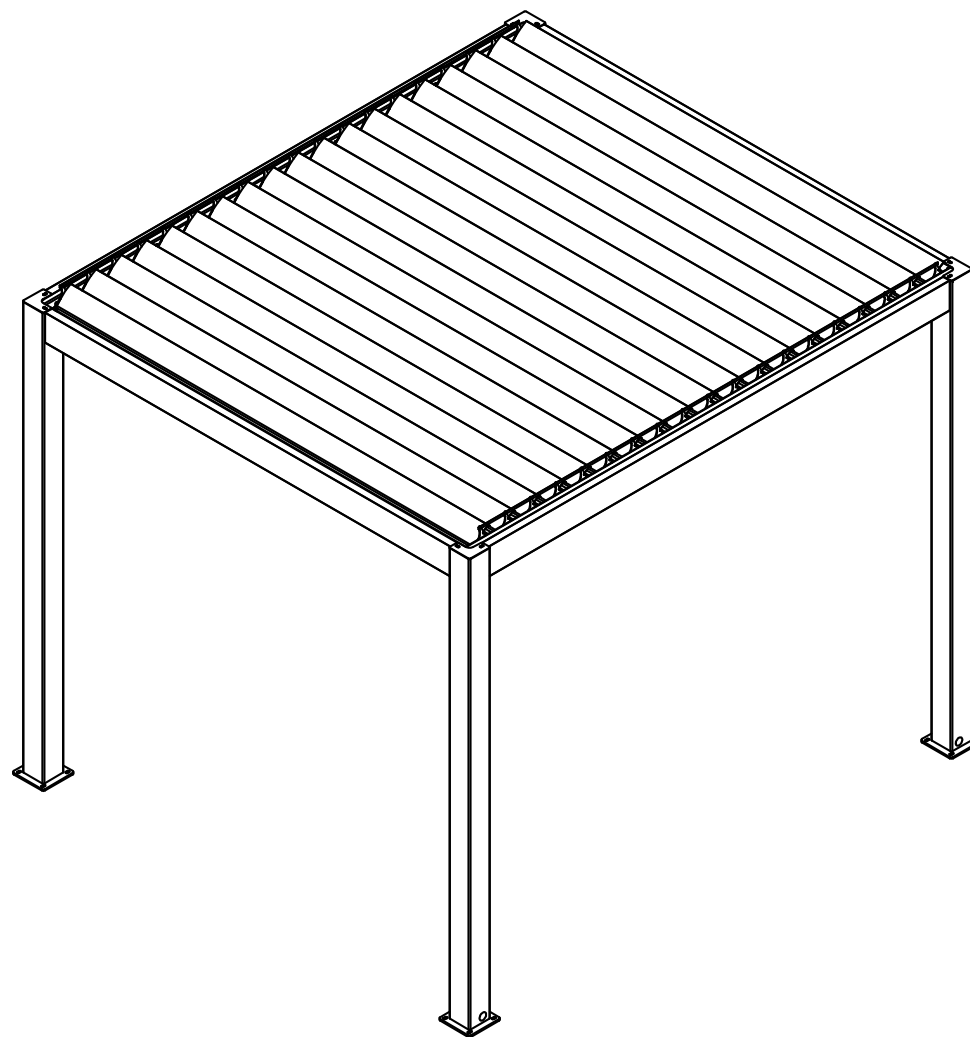

CUSTOMISED LOUVRED PERGOLA

Oneroa

-1

Freestanding

Model: Manual, Motorised

CUSTOMISED LOUVRED PERGOLA

Oneroa

-2

Freestanding

Model: Manual, Motorised

CUSTOMISED LOUVRED PERGOLA

Oneroa

-3

Wall Mounted

Model: Manual, Motorised

CUSTOMISED LOUVRED PERGOLA

Oneroa

-4

Wall Mounted

Model: Manual, Motorised

CUSTOMISED LOUVRED PERGOLA

**Tasman
(LC150)
-1**

Freestanding
Model: Motorised Only

CUSTOMISED LOUVVRED PERGOLA