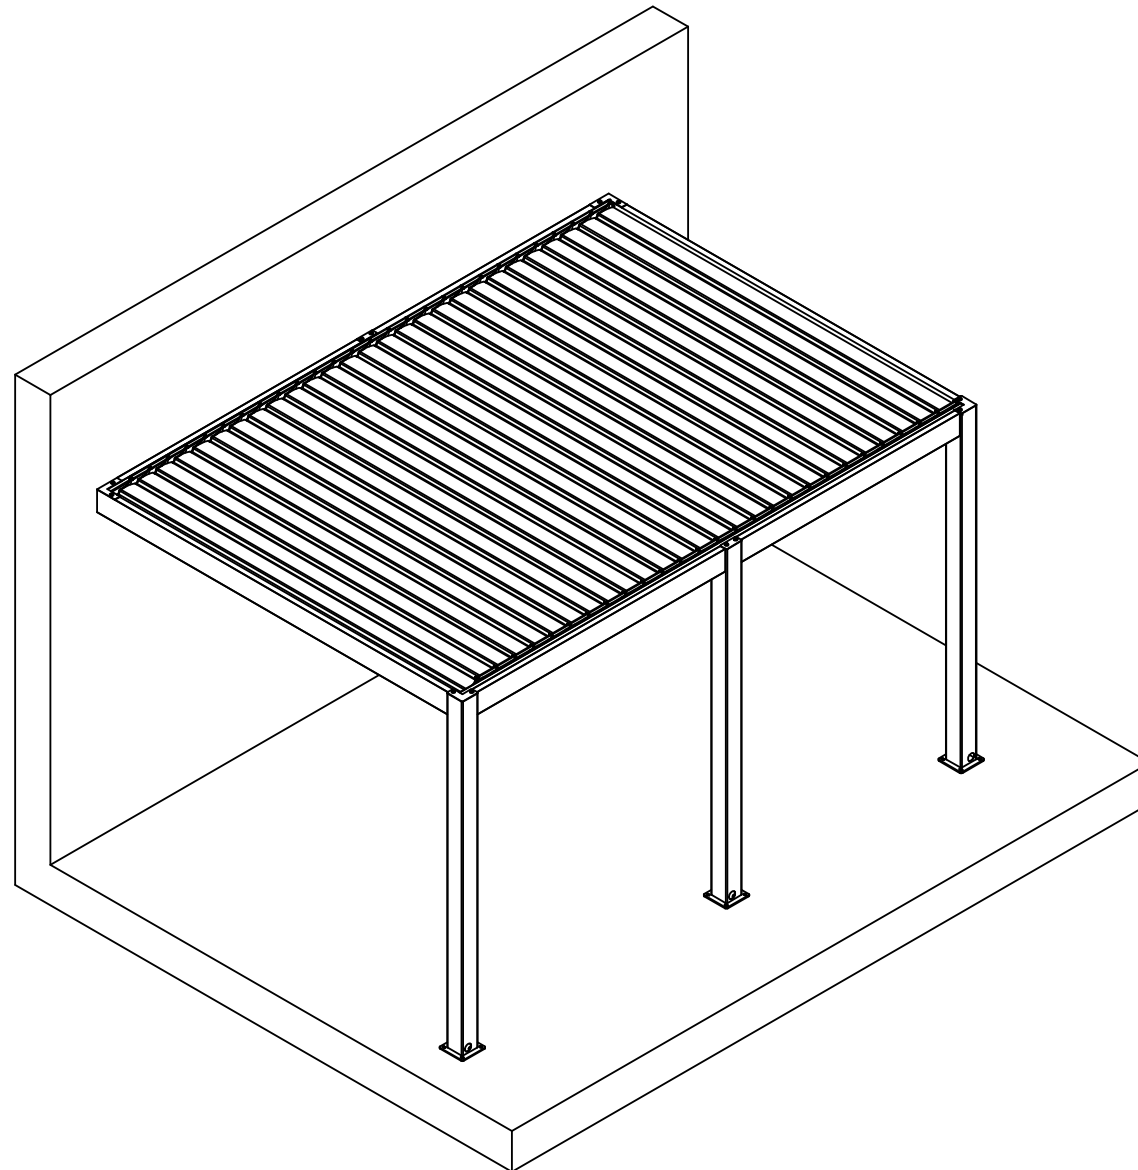

Freestanding

Model: Manual, Motorised

CUSTOMISED LOUVRED PERGOLA

Oneroa

-3

Wall Mounted

Model: Manual, Motorised

CUSTOMISED LOUVRED PERGOLA

Oneroa

-4

Wall Mounted

Model: Manual, Motorised

CUSTOMISED LOUVRED PERGOLA

**Tasman
(LC150)
-1**

Freestanding
Model: Motorised Only

CUSTOMISED LOUVVRED PERGOLA