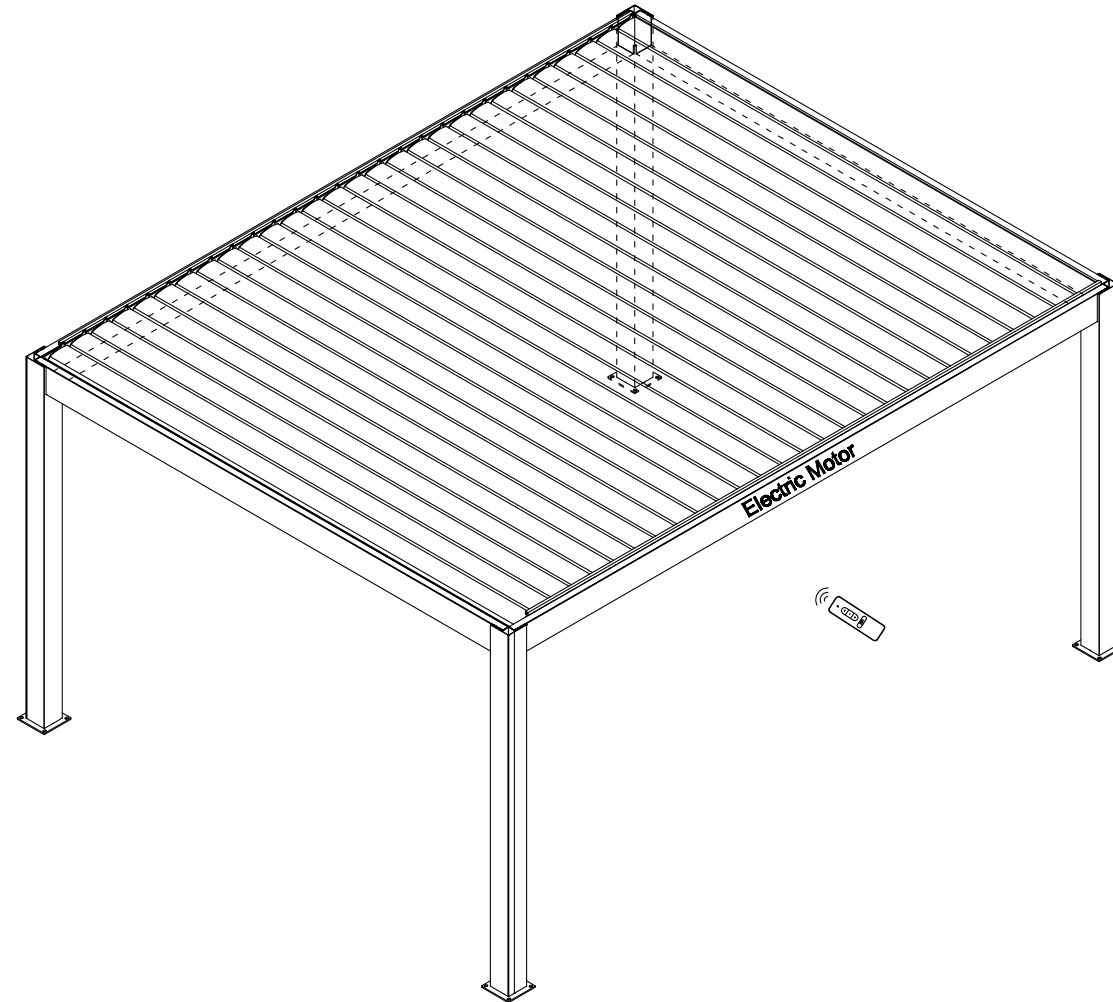

CUSTOMISED LOUVRED PERGOLA

Oneroa

-1

Freestanding

Model: Manual, Motorised

CUSTOMISED LOUVRED PERGOLA

Oneroa

-2

Freestanding

Model: Manual, Motorised

CUSTOMISED LOUVRED PERGOLA

Oneroa

-3

Wall Mounted

Model: Manual, Motorised

CUSTOMISED LOUVRED PERGOLA

Oneroa

-4

Wall Mounted

Model: Manual, Motorised

CUSTOMISED LOUVRED PERGOLA

**Tasman
(LC150)
-1**

Freestanding
Model: Motorised Only

CUSTOMISED LOUVVRED PERGOLA