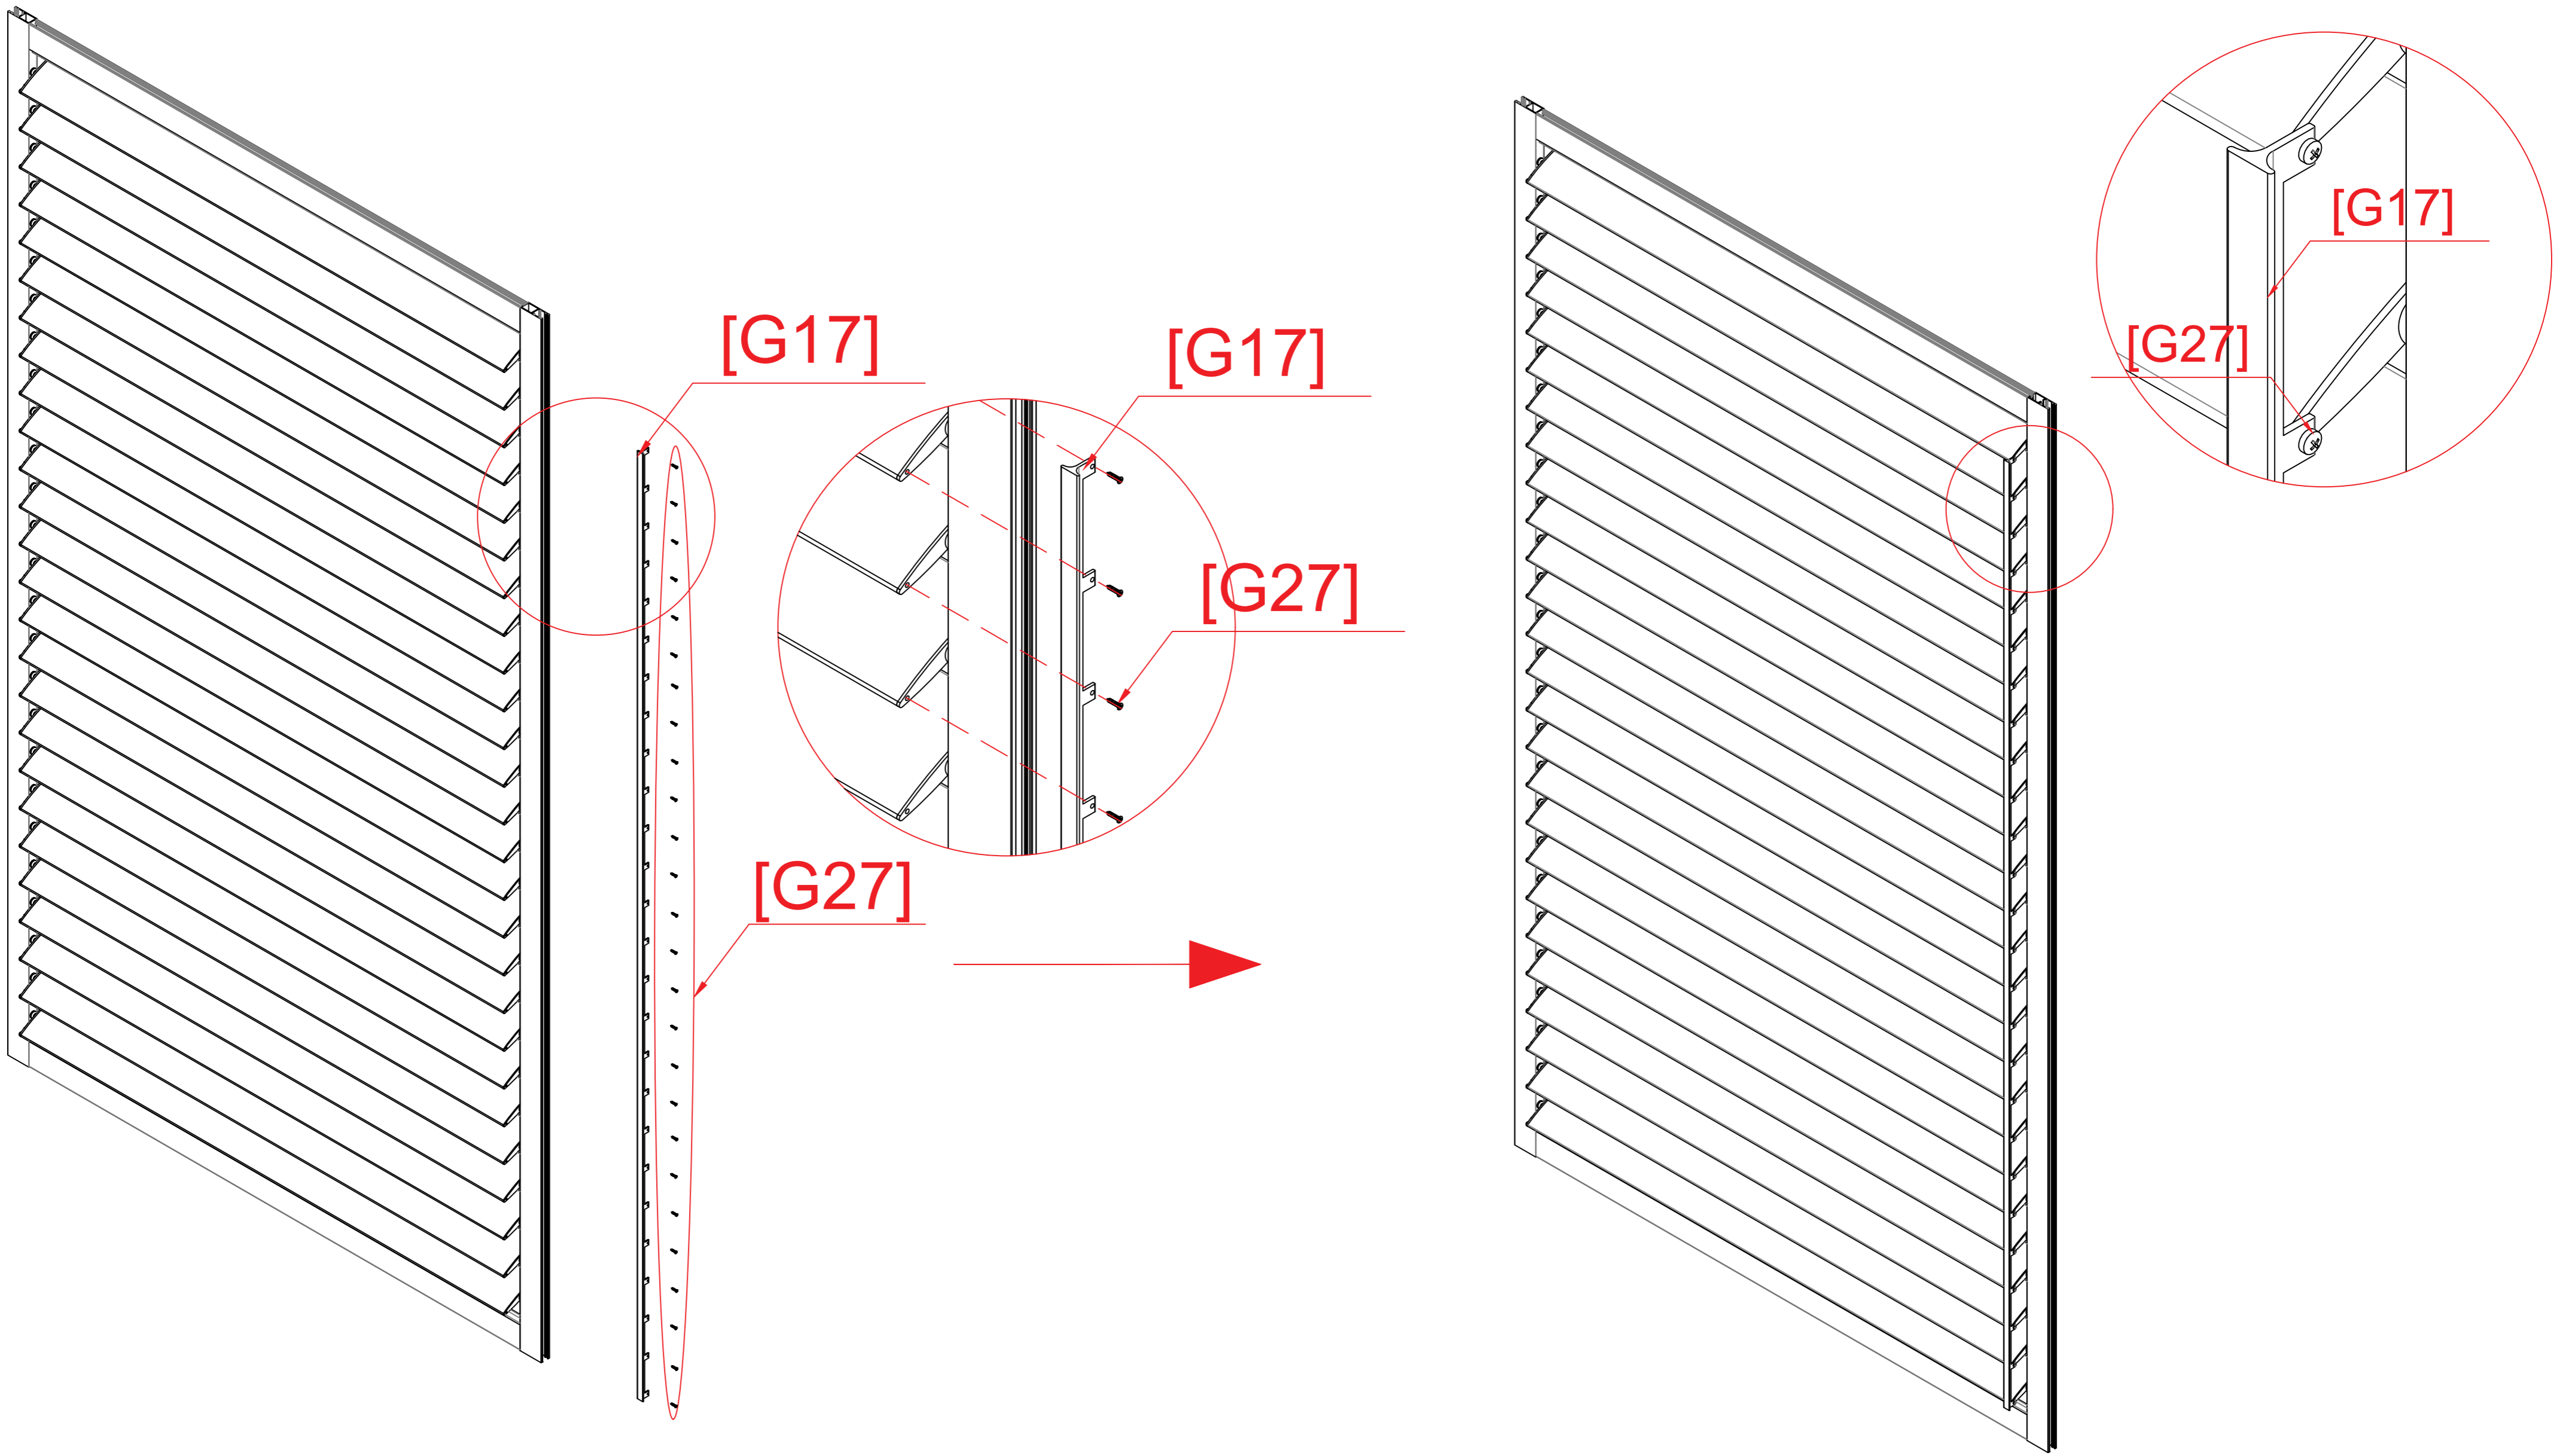

# Fixed - Frame Adjustable Louvre Fence

BOX 1/2		
NO.	Section	QTY(pcs)
G1		2
G2		2
G17		1
G18	 M3. 9*45	8
G19	 M2. 9*19	90+2
G20		60+2
G21		60+2
G22		54
G23	 M5.5*20	6
G24		1
G25	 M6. 3*38	2
G26	 M8*60	4
G27	 M3. 1*20	30
G28		6
G29	 M4*20	6

[G22]

[G28]

[G21] 

[G3-1] \* 3 is in the middle

[G1]

[G18]

[G29]

[G1]

[G18]

[G18]

[G3-1]\*3

[G29]

[G3-1] \* 3 is in the middle, and after installation, both ends are tightened with bolts from the reserved holes.

[G17] 

[G19] 

**A** 