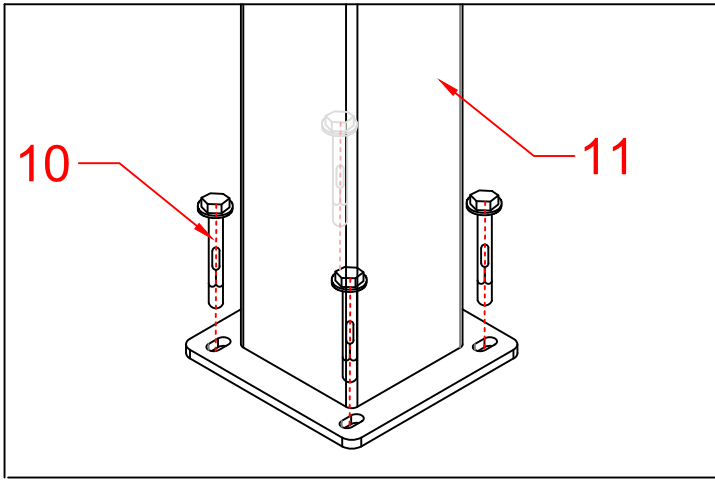

LIVING CULTURE

ALUMINIUM PRIVACY FENCE FOR PERGOLA

LIVING CULTURE

ALUMINIUM PRIVACY FENCE FOR PERGOLA

1	
2	
3	
4	
5	
6	 M4*16
7	 F
8	
9	
10	
11	

7	
8	

INSTALL POST