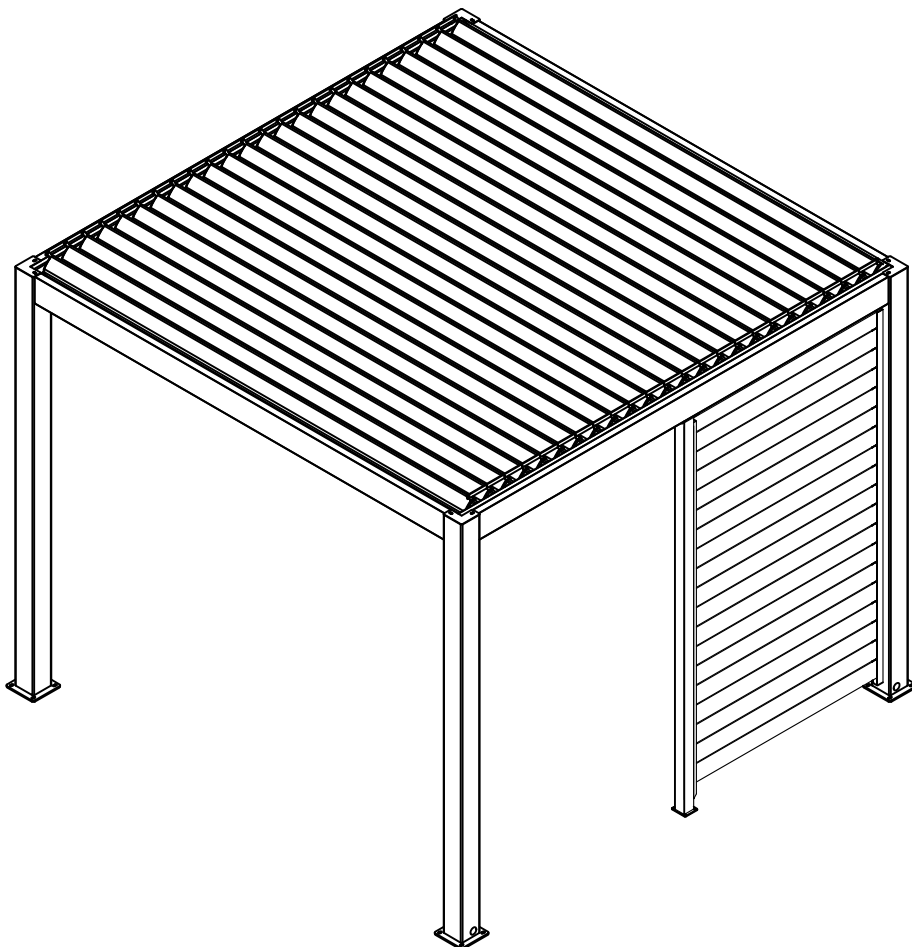

LIVING CULTURE

ALUMINIUM PRIVACY FENCE FOR PERGOLA

LIVING CULTURE

ALUMINIUM PRIVACY FENCE FOR PERGOLA

1	
2	
3	
4	
5	
6	 M4*16
7	 F
8	
9	
10	
11	

7	
8	

INSTALL POST