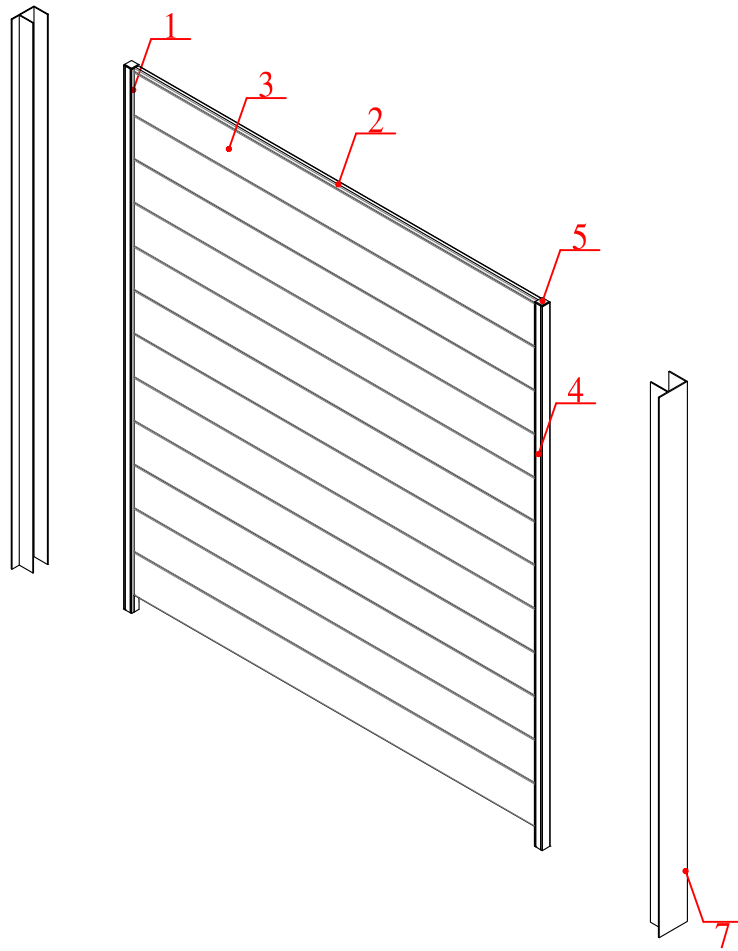

LIVING CULTURE

ALUMINIUM PRIVACY FENCE FOR PERGOLA

LIVING CULTURE

ALUMINIUM PRIVACY FENCE FOR PERGOLA

1	
2	
3	
4	
5	
6	 M4*16
7	 F
8	
9	
10	
11	

7	
8	

INSTALL POST