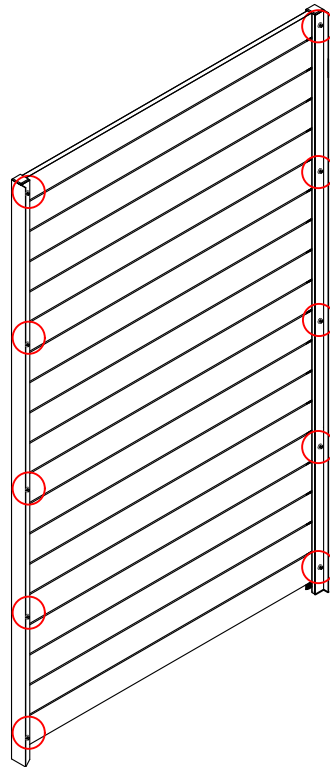

LIVING CULTURE

ALUMINIUM PRIVACY FENCE FOR PERGOLA

LIVING CULTURE

ALUMINIUM PRIVACY FENCE FOR PERGOLA

1	
2	
3	
4	
5	
6	 M4*16
7	 F
8	
9	
10	
11	

7	
8	

INSTALL POST