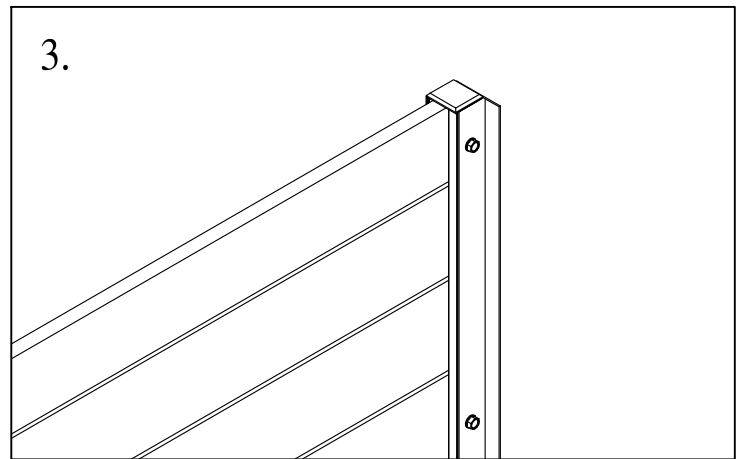

LIVING CULTURE

ALUMINIUM PRIVACY FENCE FOR PERGOLA

LIVING CULTURE

ALUMINIUM PRIVACY FENCE FOR PERGOLA

1	
2	
3	
4	
5	
6	 M4*16
7	 F
8	
9	
10	
11	

7	
8	

INSTALL POST