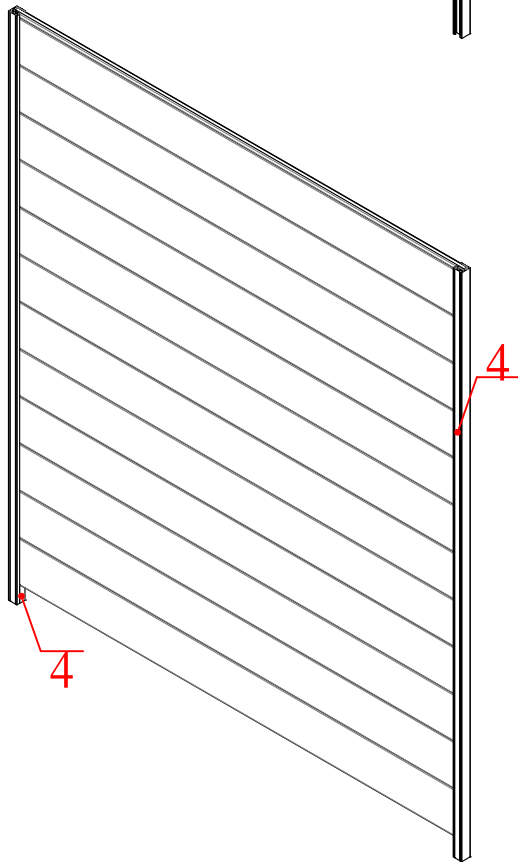

LIVING CULTURE

ALUMINIUM PRIVACY FENCE FOR PERGOLA

LIVING CULTURE

ALUMINIUM PRIVACY FENCE FOR PERGOLA

1	
2	
3	
4	
5	
6	 M4*16
7	 F
8	
9	
10	
11	

7	
8	

INSTALL POST