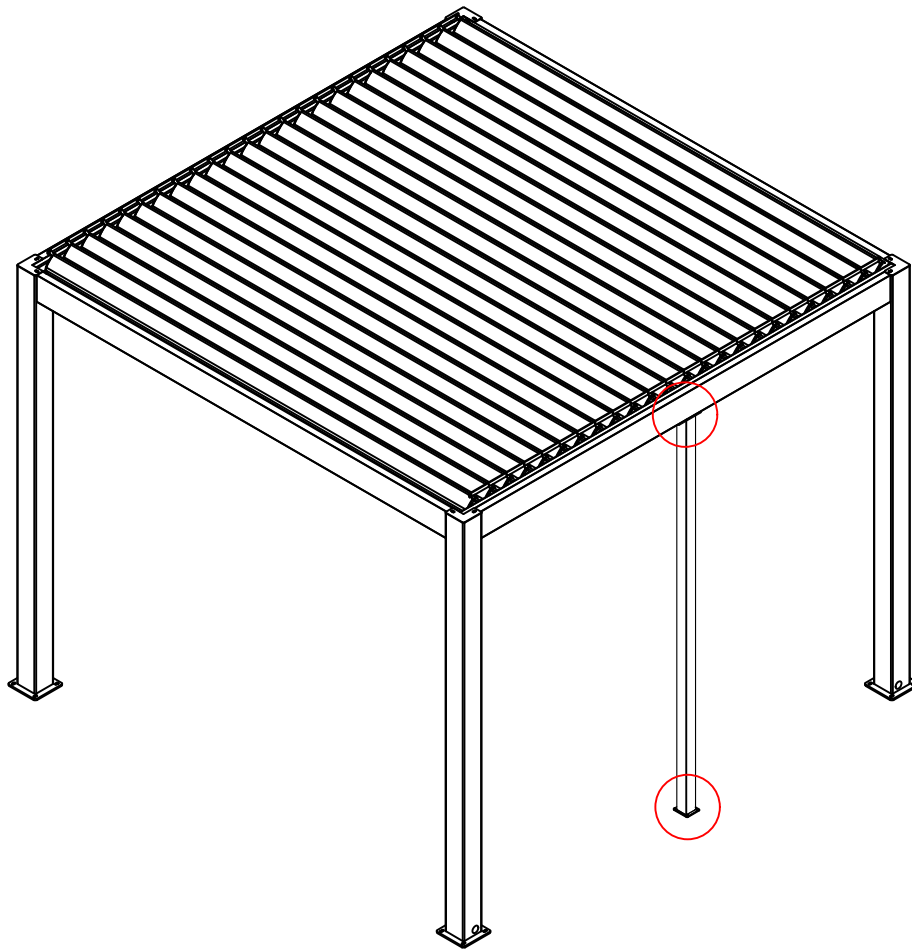

LIVING CULTURE

ALUMINIUM PRIVACY FENCE FOR PERGOLA

LIVING CULTURE

ALUMINIUM PRIVACY FENCE FOR PERGOLA

1	
2	
3	
4	
5	
6	 M4*16
7	 F
8	
9	
10	
11	

7	
8	

INSTALL POST