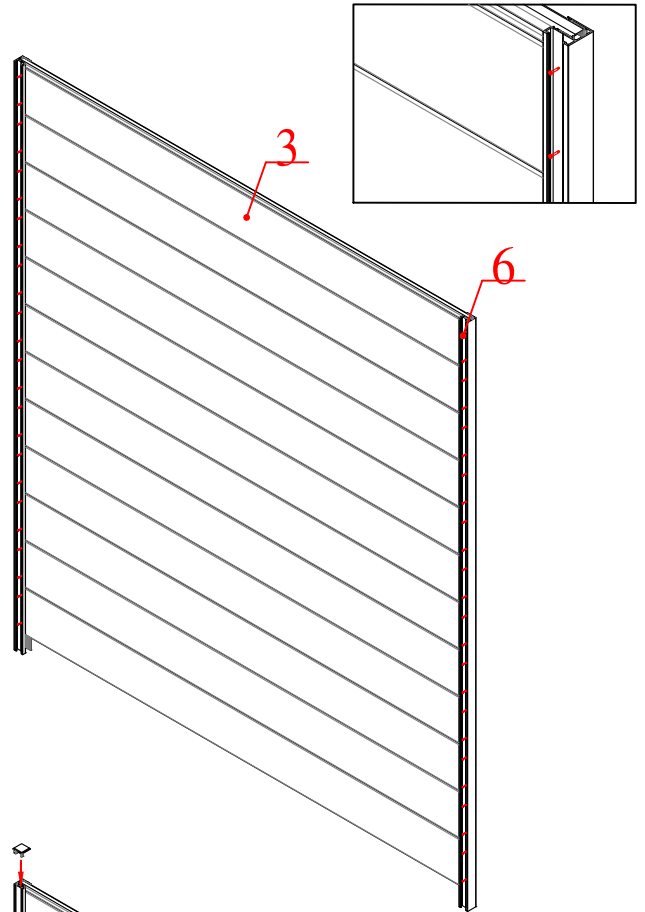

LIVING CULTURE

ALUMINIUM PRIVACY FENCE FOR PERGOLA

LIVING CULTURE

ALUMINIUM PRIVACY FENCE FOR PERGOLA

1	
2	
3	
4	
5	
6	 M4*16
7	 F
8	
9	
10	
11	

7	
8	

INSTALL POST