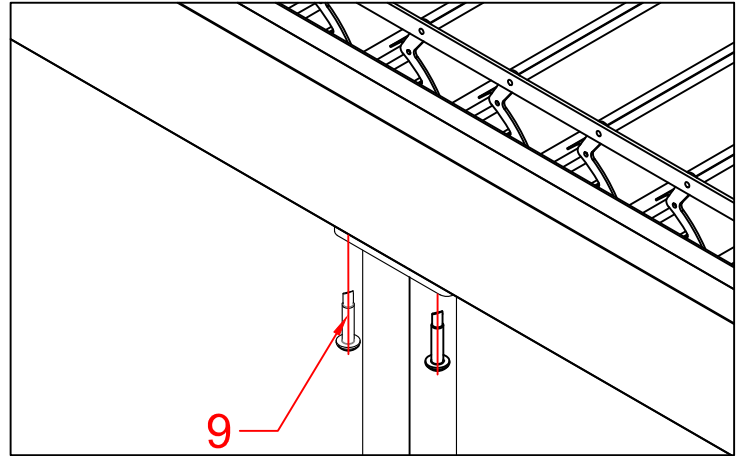

LIVING CULTURE

ALUMINIUM PRIVACY FENCE FOR PERGOLA

LIVING CULTURE

ALUMINIUM PRIVACY FENCE FOR PERGOLA

1	
2	
3	
4	
5	
6	 M4*16
7	 F
8	
9	
10	
11	

7	
8	

INSTALL POST