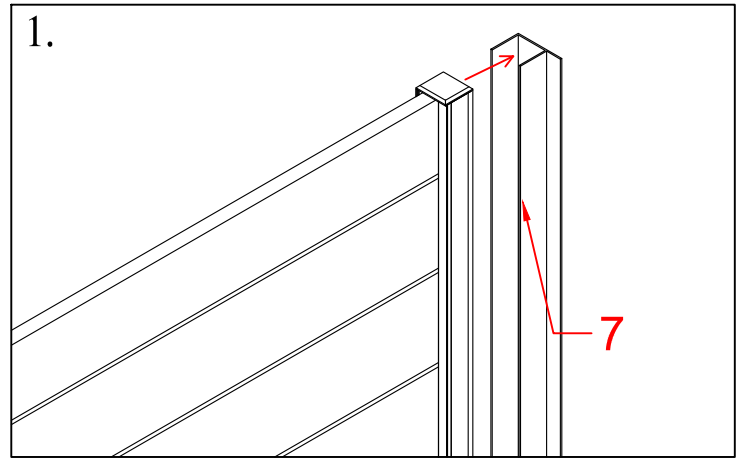

LIVING CULTURE

ALUMINIUM PRIVACY FENCE FOR PERGOLA

LIVING CULTURE

ALUMINIUM PRIVACY FENCE FOR PERGOLA

1	
2	
3	
4	
5	
6	 M4*16
7	 F
8	
9	
10	
11	

7	
8	

INSTALL POST