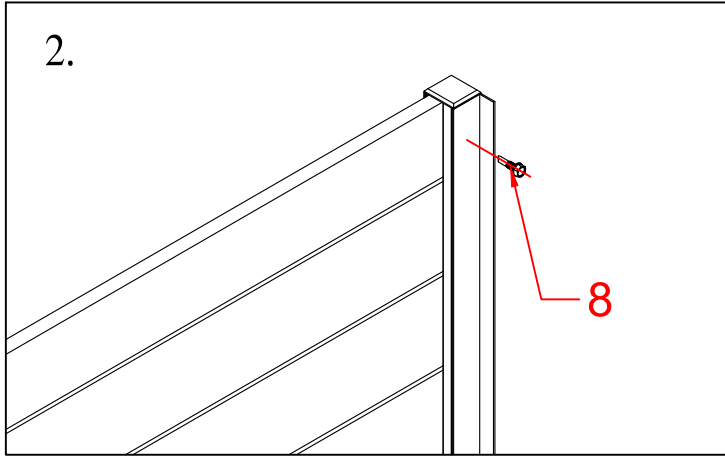

LIVING CULTURE

ALUMINIUM PRIVACY FENCE FOR PERGOLA

LIVING CULTURE

ALUMINIUM PRIVACY FENCE FOR PERGOLA

1	
2	
3	
4	
5	
6	 M4*16
7	 F
8	
9	
10	
11	

7	
8	

INSTALL POST